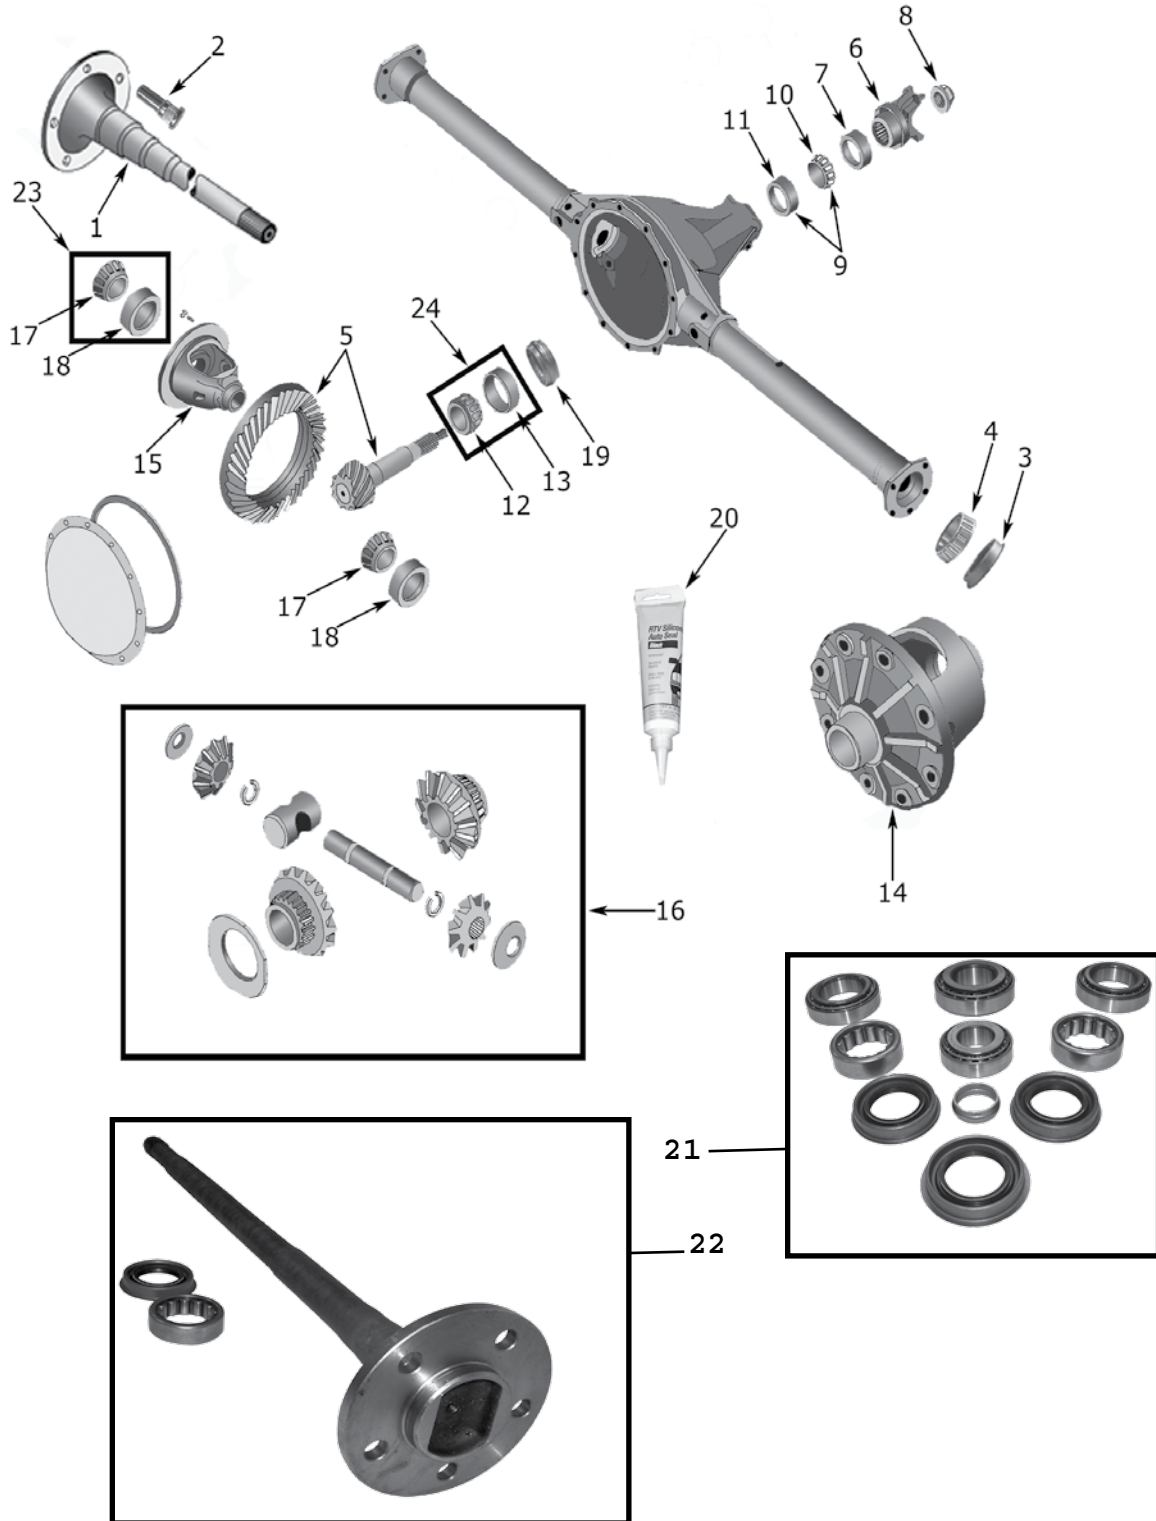

JK 2007 - 2011

ITEM	DESCRIPTION	COMMENTS	YEARS	RATIO	REPLACES PART #
5	Shim Kit, Pinion Shaft	.035" - .039"	07/11	All	4856368
		.040" - .044"	07/11	All	4856369
		.045" - .049"	07/11	All	4856370
		.050" - .054"	07/11	All	4856371
6	Spacer, Drive Pinion Bearing	Crush	07/11	All	05183525AA *
7	Bearing Kit, Drive Pinion	Outer Bearing & Cup	07/11	All	4864210
8A	Case Assembly	Std. Differential, w/ 7/16" Ring Gear Bolts, Including Internal Parts	2007	All	68003266AA *
		Std. Differential, w/ 1/2" Ring Gear Bolts, Including Internal Parts	07/11	All	68035574AA *
8B	Case Assembly	Tru-Lok, w/ 7/16" Differential Bolts, Including Internal Parts	2007	All	68003553AA *
		Trac-Lok, w/ 7/16" Ring Gear Bolts, Including Internal Parts	2007	All	68003544AA *
		Trac-Lok, w/ 1/2" Ring Gear Bolts, Including Internal Parts	07/11	All	68035642AA
		Tru-Lok, w/ 1/2" Differential Bolts, Including Internal Parts	07/11	All	68036128AA *
9A	Gear Kit, Center Differential	Standard Differential, w/ 7/16" Ring Gear Bolts	2007	All	68003267AA *
		Standard Differential, w/ 1/2" Ring Gear Bolts	07/11	All	68035575AA
9B	Gear Kit, Differential	Trac-Lok, w/ 7/16" Ring Gear Bolts	2007	All	68003545AA *
		Trac-Lok, w/ 1/2" Ring Gear Bolts	07/11	All	68035643AA *
<i>Note: For Tru-Lok Applications Replace Entire Case Assembly</i>					
10	Disc & Plate Kit, Differential	w/ Trac-Lok Differential	07/11	All	68003546AA
11	Pin, Differential Shaft	w/ Standard, Trac-Lok Differential	07/11	All	J0636360
12	Shaft, Differential	w/ Standard, Trac-Lok Differential	07/11	All	68019471AA
13	Bolt Kit, Ring Gear (10)	w/ Standard Differential Or Trac-Lok w/ 7/16" Bolts	2007	All	5012810AC
		w/ Tru-Lok (Rubicon Package) w/ 7/16" Bolts	2007	All	68003554AA
		w/ Standard Differential, Trac-Lok, or Tru-Lok w/ 1/2" Bolts	07/11	All	68035573AA *
14	Seal, Drive Pinion		07/11	All	68003265AA
15	Slinger, Drive Pinion		07/11	All	4746867
16	Flange, Pinion		07/11	All	68003262AA *
17	Washer, Pinion		07/11	All	1795175
18	Nut, Pinion		07/11	All	5191197AA
19	Shaft, Axle Rear	Left or Right, w/ Standard or Trac-Lok Differential	07/11	All	68003272AA
		Left, w/ Tru-Lok Differential	07/11	All	68003557AA
		Right, w/ Tru-Lok Differential	07/11	All	68003558AA
20	Stud, Wheel		07/11	All	68003287AA *
21	Retainer, Axle Shaft Seal		07/11	All	68008523AA
22	Seal, Axle Shaft		07/11	All	68003270AA
23	Bearing, Axle Shaft		07/11	All	83503064
24	Ring, Axle Shaft		07/11	All	83503077
25	Bearing & Ring Set	Includes #'s 23 & 24	07/11	All	994262K
26	Sensor, Axle Locker	w/ Tru-Lok Differential	07/11	All	68003569AA *
27	Cover Kit, Differential		07/11	All	68003269AA
28	Plug, Differential Cover		07/09	All	5137582AA
			10/11	All	68048835AA *
29	Bolt, Differential Cover, Mounting	10 Required	07/11	All	J0273573
30	Sealant, RTV	w/ Tru-Lok Differential	07/11	All	J8993317
31	Additive, Limited Slip		07/11	All	4318060AB

* This Part # not yet carried by Crown Automotive

Axle / Differential

CHRYSLER 8¼" REAR AXLE

XJ 1991 - 2001