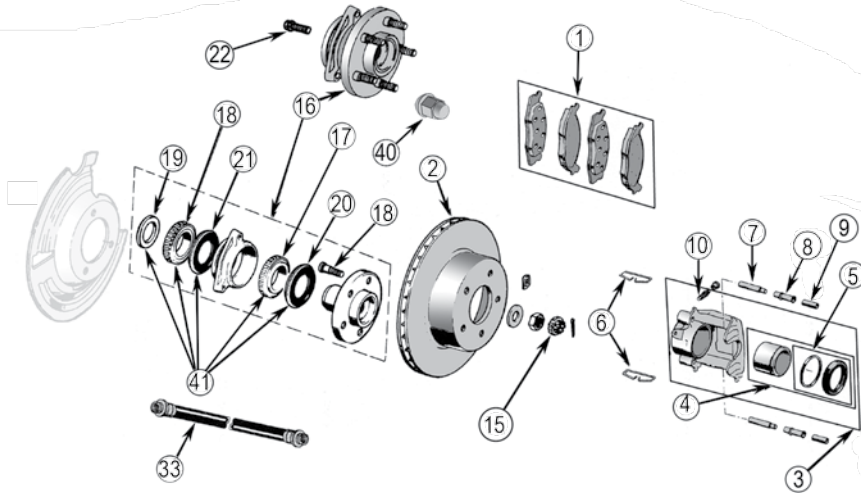

Brake

YJ 1987 - 1995 (CONTINUED)

FRONT

REAR

HYDRAULICS (CONTINUED)

ITEM #	DESCRIPTION	YEARS	COMMENTS	REPLACES PART #
30	Repair Kit, Wheel Cylinder	87/95	w/ 10" Drums	83500987
		90/95	w/ 9" Drums	5252630
31	Screw, Bleeder, Rear	87/95		3766674

HOSES

32	Hose, at Rear Axle	87/95		52004152
33	Hose, Front (to Caliper)	87/89	Right	52002848
		87/89	Left	52002849
		90/95	Right, w/o ABS	52006472
		90/2-14-94	Left, w/o ABS	52006473
		2-15-94/95	Left, w/o ABS	52008779
		2-14-94/95	Right, w/ ABS	52008776 *
		2-14-94/95	Left, w/ ABS	52008777 *

* This Part # not carried by Crown Automotive

For Additional Brake Kits, See Chapter 20.

Copyright © 2012 Crown Automotive Sales Co., Inc. All rights reserved.