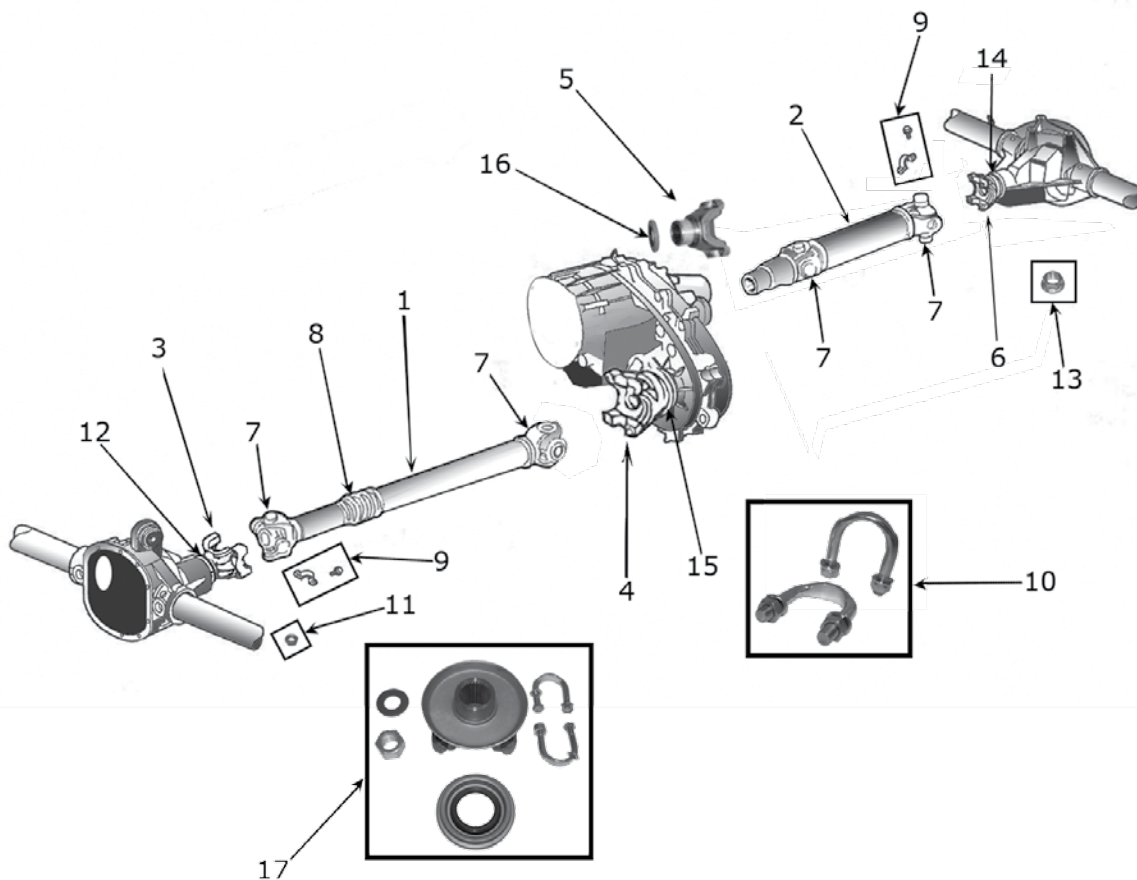

Propeller Shafts

CJ 1976 - 1986 - CONTINUED

ITEM #	YEAR	COMMENTS	REPLACES PART#		
3		YOKE, PINION, FRONT AXLE			
	76/80			U-Bolt Type, w/ Slinger	J0935685
	81/86	Bolt & Strap Type	J8131656		
4	80/86	YOKE, TRANSFER CASE, FRONT	Bolt & Strap Type, w/ Dana 300	J8131656	
5		YOKE, TRANSFER CASE, REAR			
	76/80			U-Bolt Type, w/ Slinger	J0935685
	81/86	Bolt & Strap Type	J8131656		
6		YOKE, PINION, REAR AXLE			
	76/86			U-Bolt Type w/ AMC Model 20	J8129201
	81/86			Bolt & Strap Type w/ AMC Model 20	83502058
	1986	Bolt & Strap Type w/ Model 44	J8131656