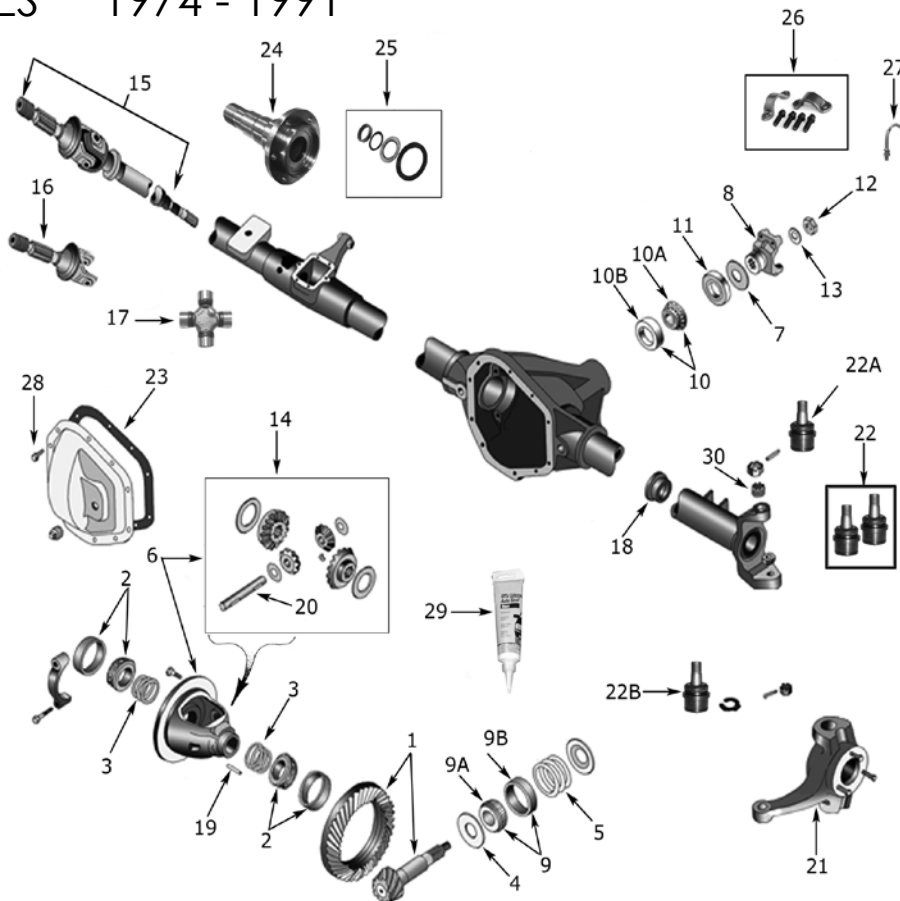

Axle / Differential

MODEL 44 FRONT AXLE

SJ, J-SERIES 1974 - 1991

ITEM #	DESCRIPTION	COMMENTS	YEARS	RATIO	REPLACES PART #
1	Ring & Pinion Set	(49-18)	80/84	2.73	J8132704 *
		(43-13)	80/91	3.31	J8134219
		(41-11)	74/91	3.73	J8124777
		(44-09)	74/91	4.88	J8124386
2	Bearing Set, Differential		74/91	All	J8124071
3	Shim Set, Carrier	(Includes Gasket)	74/91	All	J8124791
		(Includes Sealant)	74/91	All	J8129222
4	Slinger, Inner		74/91	All	3893982
5	Shim Set, Pinion	(Includes Sealant)	74/91	All	J8129221
6	Case Assembly, Differential	(Includes Gear Set)	74/91	3.31, 3.73	J8124038 *
		(Includes Gear Set)	74/91	4.88	J8129244
		(Includes Gear Set, w/ S-Trac)	82/84	3.31	J8134224 *
7	Slinger, Outer		74/91	All	J0636566
8	Yoke, Pinion	OEM Had Slinger	80/86	All	J8131656
		OEM Had No Slinger	87/91	All	83503388
9	Bearing Set, Pinion, Inner		74/91	All	J8124051

* This Part # not currently carried by Crown Automotive