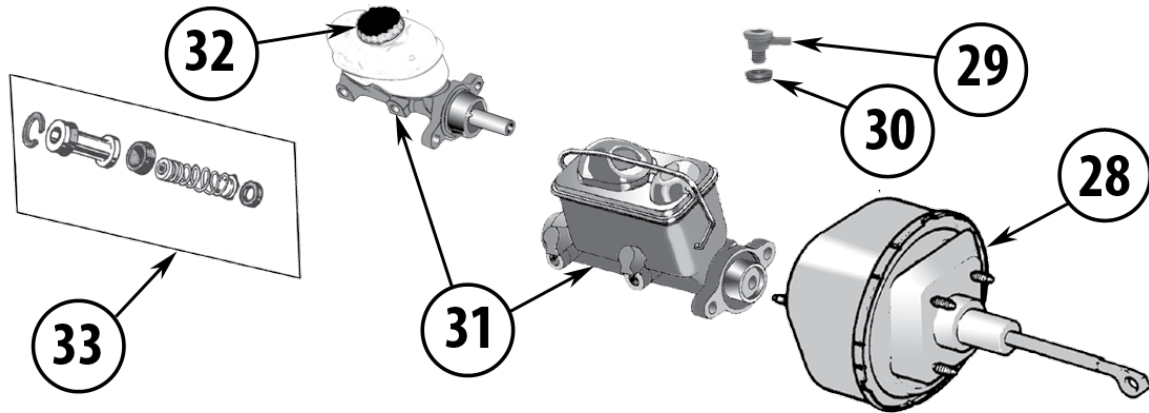

HYDRAULICS

ITEM #	DESCRIPTION	YEARS	COMMENTS	VEHICLE	REPLACES PART #
28	Booster, Power Brakes	84/90	USA/Canada, w/ Gas Engines	XJ, MJ	83501533
		91/94	Europe, w/ Gas Engines	XJ, MJ	83501533
		91/94	Export, w/ Diesel Engine	XJ, MJ	83505610
		91/93	USA/Canada, w/ Gas Engines	XJ, MJ	4637769
		1994	w/o ABS	XJ	4637769
		95/96	w/o ABS, w/ Diesel Engines	XJ	4761782
		95/96	w/ Gas Engines	XJ	4761788
29	Check Valve	84/96	w/ Gas Engines w/o ABS	XJ, MJ	J4487455
		97/01	w/ Gas Engines	XJ	J4487455
30	Grommet, Check Valve	84/01	w/ Gas Engines	XJ, MJ	4723640
31	Master Cylinder	84/89	USA/Canada	XJ, MJ	83300113
		90/94	USA/Canada, w/o ABS	XJ, MJ	5252622
		91/94	Europe, w/ Gas Engines	XJ, MJ	5252623
		95/01		XJ	4761941
32	Cap, Reservoir, Master Cylinder	95/01		XJ	4683656
33	Repair Kit, Master Cylinder	84/89		XJ, MJ	83510015
		90/94	w/o ABS	XJ, MJ	5252625

* This Part # no longer carried by Crown Automotive