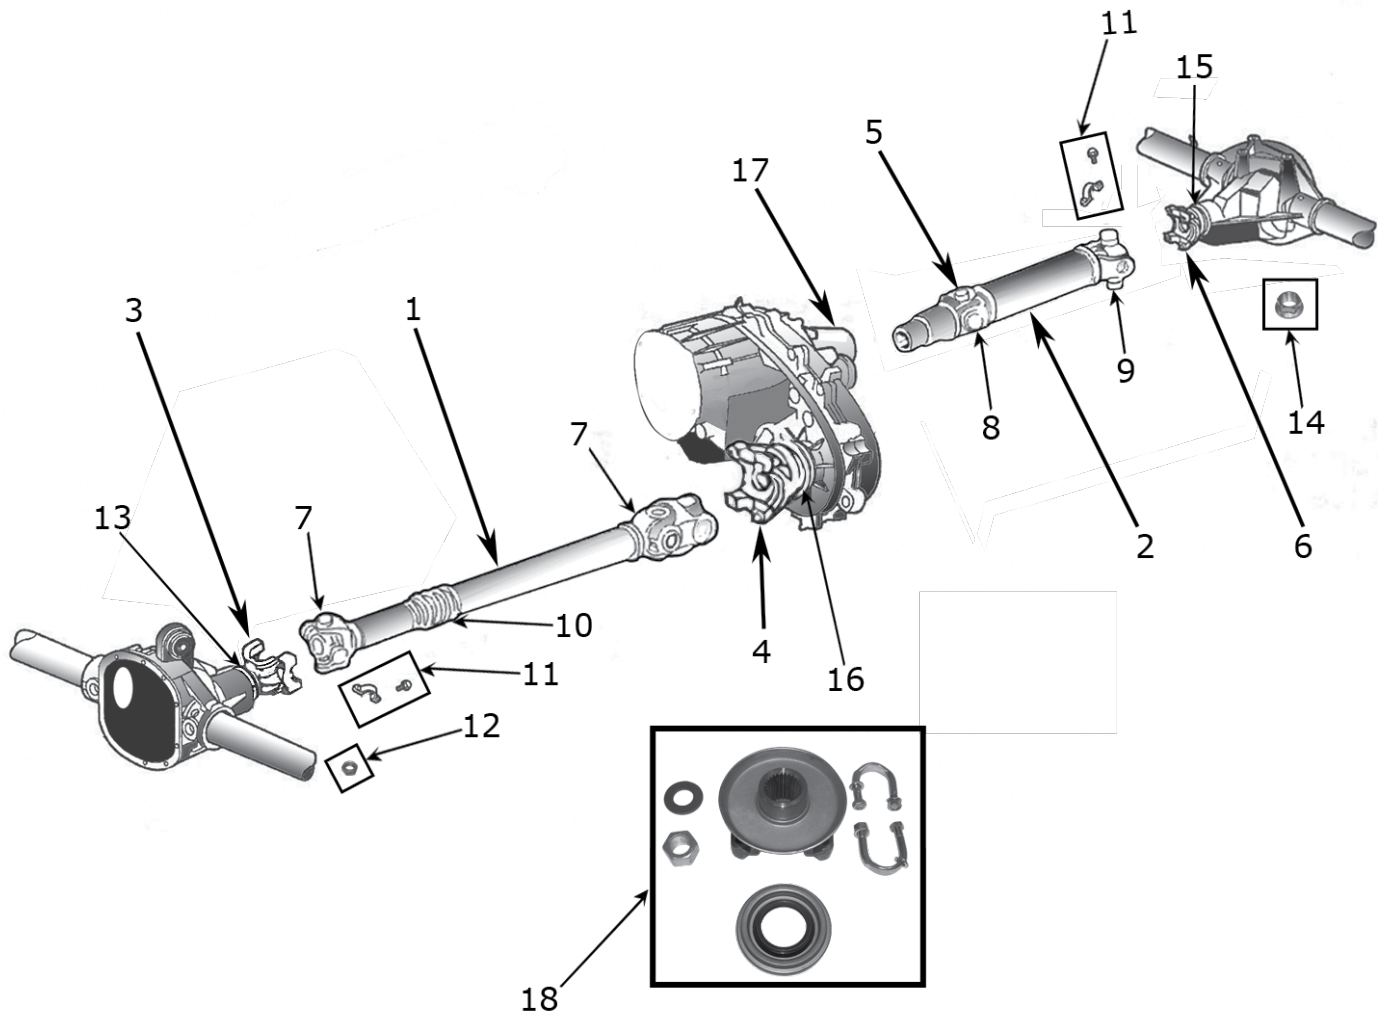

Propeller Shafts

YJ 1987 - 1995 - CONTINUED

ITEM #	YEAR	COMMENTS	REPLACES PART#
9		U-JOINT, REAR PROPELLER SHAFT, REAR	
	87/95	w/ 3.219" wide U-Joint; Sealed	4882793
	87/95	w/ 3.219" wide U-Joint; Greasable	J8126614
	87/95	w/ 3.219" wide U-Joint; Greasable, Spicer	8126614SP
	94/95	w/ 3.625" wide U-Joint; Greasable	5014733AA
	94/95	w/ 3.625" wide U-Joint; Sealed	4746936