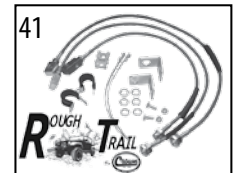

Brake

TJ 1997 - 2006

ITEM # DESCRIPTION

YEARS

COMMENTS

REPLACES PART

FRONT DISC BRAKES

1	Pad Set	97/06	Semi-Metallic	5252531
2	Rotor	97/99	2 Piece Composite Type	52005000
		99/06	1 Piece Cast Type	5016434AA
3	Caliper Assy.	97/06	Right, Less Pads	5252984
		97/06	Left, Less Pads	5252985
4	Piston Kit, Caliper	97/06	Includes 1 Piston, 1 Seal & 1 Boot	5252614
5	Seal Kit, Caliper	97/06	Includes 1 Seal & 1 Boot	J8133852
6	Spring, Caliper Support	97/06	"Anti-Rattle"	J3239865
7	Pin, Caliper	97/06		5253000
8	Bushing, (Boot), Caliper	97/06	Outer	4383471
9	Sleeve, Caliper	97/06		4423573
10	Screw, Bleeder	97/06		J8129722
11	Retainer, Hub Nut	97/06		J4200097

REAR - DRUM BRAKES

12	Shoe & Lining Set	97/ 3-9-00	9" x 2-1/2"	4423606
		3-10-00 /06	9" x 2-1/2"	5019536AA
13	Drum	97/06	9" x 2-1/2"	52005350
14	Small Parts Kit- Master	97/06	Includes Springs, Cables & Guides	4636779

REAR - DISC BRAKES

15	Pad Set	03/06	Semi-Metallic	5093511TI
15A	Shoe & Lining Set	03/06	Parking Brake	5093390AA
16	Hardware Kit, Parking Brake	03/06	Includes Springs, Pins, Clips, Slippers & Adjusters	5093390HK
17	Rotor	03/06		52128411AB
18	Caliper Assembly	03/06	Right, Less Pads	5093542AA
		03/06	Left, Less Pads	5191825AA

For Additional Brake Kits, See Chapter 20.

Copyright © 2012 Crown Automotive Sales Co., Inc. All rights reserved.