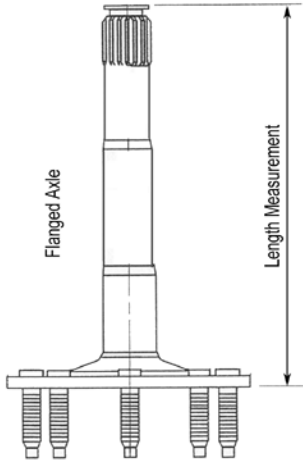

Axle Shaft Quick ID Chart

REPLACES PART#	INDUSTRY#	SIDE	POSITION	MODEL	TYPE	LENGTH	SPLINE	APPLICATION
A901	817L	RIGHT	REAR	Full Floating	FLANGED	22"	10	MB, CJ-2A
A902	817R	LEFT	REAR	Full Floating	FLANGED	30-5/8"	10	MB, CJ-2A
J0640969	364R	RIGHT	REAR	Semi Floating	TAPER	21-7/16"	10	CJ-2A, CJ3A, CJ-3B, CJ-5, CJ-6
J0909405	2025R	RIGHT	REAR	Spicer 44	TAPER	28-23/32"	19	475 4WD Utility Wagon, 6-226 4WD Utility Wagon
J0912625	2037L	LEFT	REAR	Spicer 44	TAPER	29-11/16"	19	CJ3B, CJ5, CJ6, CJ6A, FC150
J0912626	2037R	RIGHT	REAR	Spicer 44	TAPER	21-7/16"	19	CJ3B, CJ5, CJ6, CJ6A, FC150
J0935073 *	2113L	LEFT	REAR	Spicer 44-1	TAPER	33-1/8"	19	JEEP J100, J200, J300, J164, 4X4 Sta. Wag.
J0935074 *	2113R	RIGHT	REAR	Spicer 44-1	TAPER	26-11/16"	19	JEEP J100, J200, J300, J164, 4X4 Sta. Wag.
J0994252 *	26765-5X	L & R	REAR	Model 44	FLANGED	24-3/4"	30	CJ5, CJ6, DJ5, DJ6, Jeepster /73 w/ 232,258,304 Eng.
J3235806	3235806	RIGHT	REAR	AMC Model 20	FLANGED	29-1/4"	29	Full Size Jeep Wagoneer, Cherokee w/ 12 Bolt Cover, 80/86
J3235807	3235807	LEFT	REAR	AMC Model 20	FLANGED	27-3/4"	29	Full Size Jeep Wagoneer, Cherokee w/ 12 Bolt Cover, 80/86
J3235808	3235808	RIGHT	REAR	AMC Model 20	FLANGED	32-1/8"	29	JEEP J-10, J-20 Pickups w/ 12 Bolt Cover, 80/86
J3235809	3235809	LEFT	REAR	AMC Model 20	FLANGED	31-3/4"	29	JEEP J-10, J-20 Pickups w/ 12 Bolt Cover, 80/86
4713192	74356-1X	RIGHT	REAR	Model 35	FLANGED	29"	27	JEEP YJ, XJ, ZJ, TJ 1992 / w/ Rear Drum Brakes
4713193	74356-2X	LEFT	REAR	Model 35	FLANGED	30-5/8"	27	JEEP YJ, XJ, ZJ, TJ 1992 / w/ Rear Drum Brakes
4762194	74789-1X	RIGHT	REAR	Model 35	FLANGED	29"	27	JEEP XJ, ZJ 1994/ w/ Rear Disc Brakes
4762195	74789-2X	LEFT	REAR	Model 35	FLANGED	30-1/2"	27	JEEP XJ, ZJ 1994/ w/ Rear Disc Brakes
4856332	74871-1X	RIGHT	REAR	Model 44	FLANGED	29.26"	30	JEEP ZJ 1994 / With Dana Model 44 Axle
4856333	74871-2X	LEFT	REAR	Model 44	FLANGED	30.25"	30	JEEP ZJ 1994 / With Dana Model 44 Axle
5012820AA		RIGHT	REAR	Model 35C/194	FLANGED	30.25"	27	JEEP WJ 99/04
5012821AA		LEFT	REAR	Model 35C/194	FLANGED	31.74"	27	JEEP WJ 99/04

* This Part # not carried by Crown Automotive

(Continued on next page)