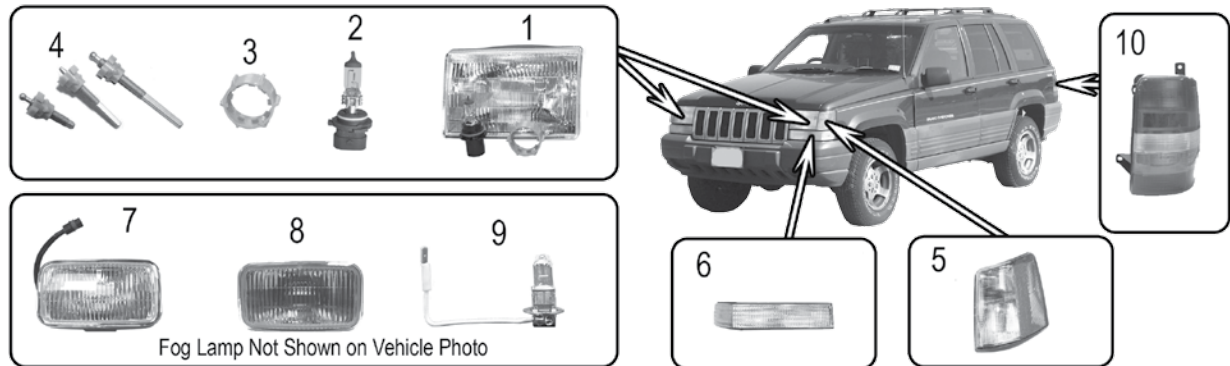

Lamps and Mirrors

ZJ - 1993 - 1998

LAMPS

ITEM #	DESCRIPTION / POSITION	YEARS	SIDE	COLOR / COMMENTS	REPLACES PART #
1	Headlamp	93/98	Right	w/ Bulb, USA & Canada	55155126
		93/98	Left	w/ Bulb, USA & Canada	55155127
		93/96	Right	w/o Bulb, Europe	55054576
		93/96	Left	w/o Bulb, Europe	55054577
		93/98	Right	w/o Bulb, Germany	55054832
		93/98	Left	w/o Bulb, Germany	55054833
2	Bulb, Headlamp	93/98	L or R	9004, USA/Canada	4388238
3	Ring, Bulb Retaining	93/98	L or R	USA/Canada	4388589
4	Adjusting Screw, Headlamp	93/96	L or R	w/ Nut, Pivot, 2" Long	56006403
		93/96	L or R	w/ Nut, Horizontal, 3-7/8" Long	56006404
		93/96	L or R	w/ Nut, Vertical, 2-3/4" Long	56006405
5	Lamp, Parking (Side)	93/98	Right	USA/Canada, Amber	56005104
		93/98	Left	USA/Canada, Amber	56005105
		93/98	Right	Export	55054586
		93/98	Left	Export	55054587
6	Lamp, Park & Turn (Lower)	93/12-25-96	Right	w/ 3 Connectors, Clear	56005098
		93/12-25-96	Left	w/ 3 Connectors, Clear	56005099
		12-26-96/98	Right	w/ 2 Connectors, Clear	56005098AB
		12-26-96/98	Left	w/ 2 Connectors, Clear	56005099AB
		93/98	Right	Export, Amber	55054580
		93/98	Left	Export, Amber	55054581
7	Fog Lamp	93/95	L or R		4713582
		97/98	Right		55155312
		97/98	Left		55155313
8	Lens, Fog Lamp	93/95	L or R		4713584
9	Bulb, Fog Lamp	93/98	L or R	H-3, 50 Watt	4728646
10	Tail Lamp	93/98	Left		56005111
		93/98	Right		56005110
		93/98	Left	Europe, w/ 4 Large Bulbs	55155117
		93/96	Right	Europe, w/ 3 Large Bulbs	55155116
		94/98	Right	Europe, w/ 4 Large Bulbs	55155740AA