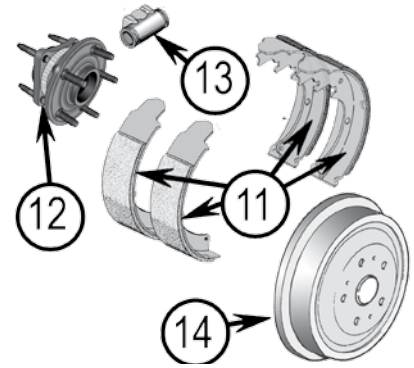

Brake

MK - 2007-2011

FRONT

REAR DISC

REAR DRUM

PARKING