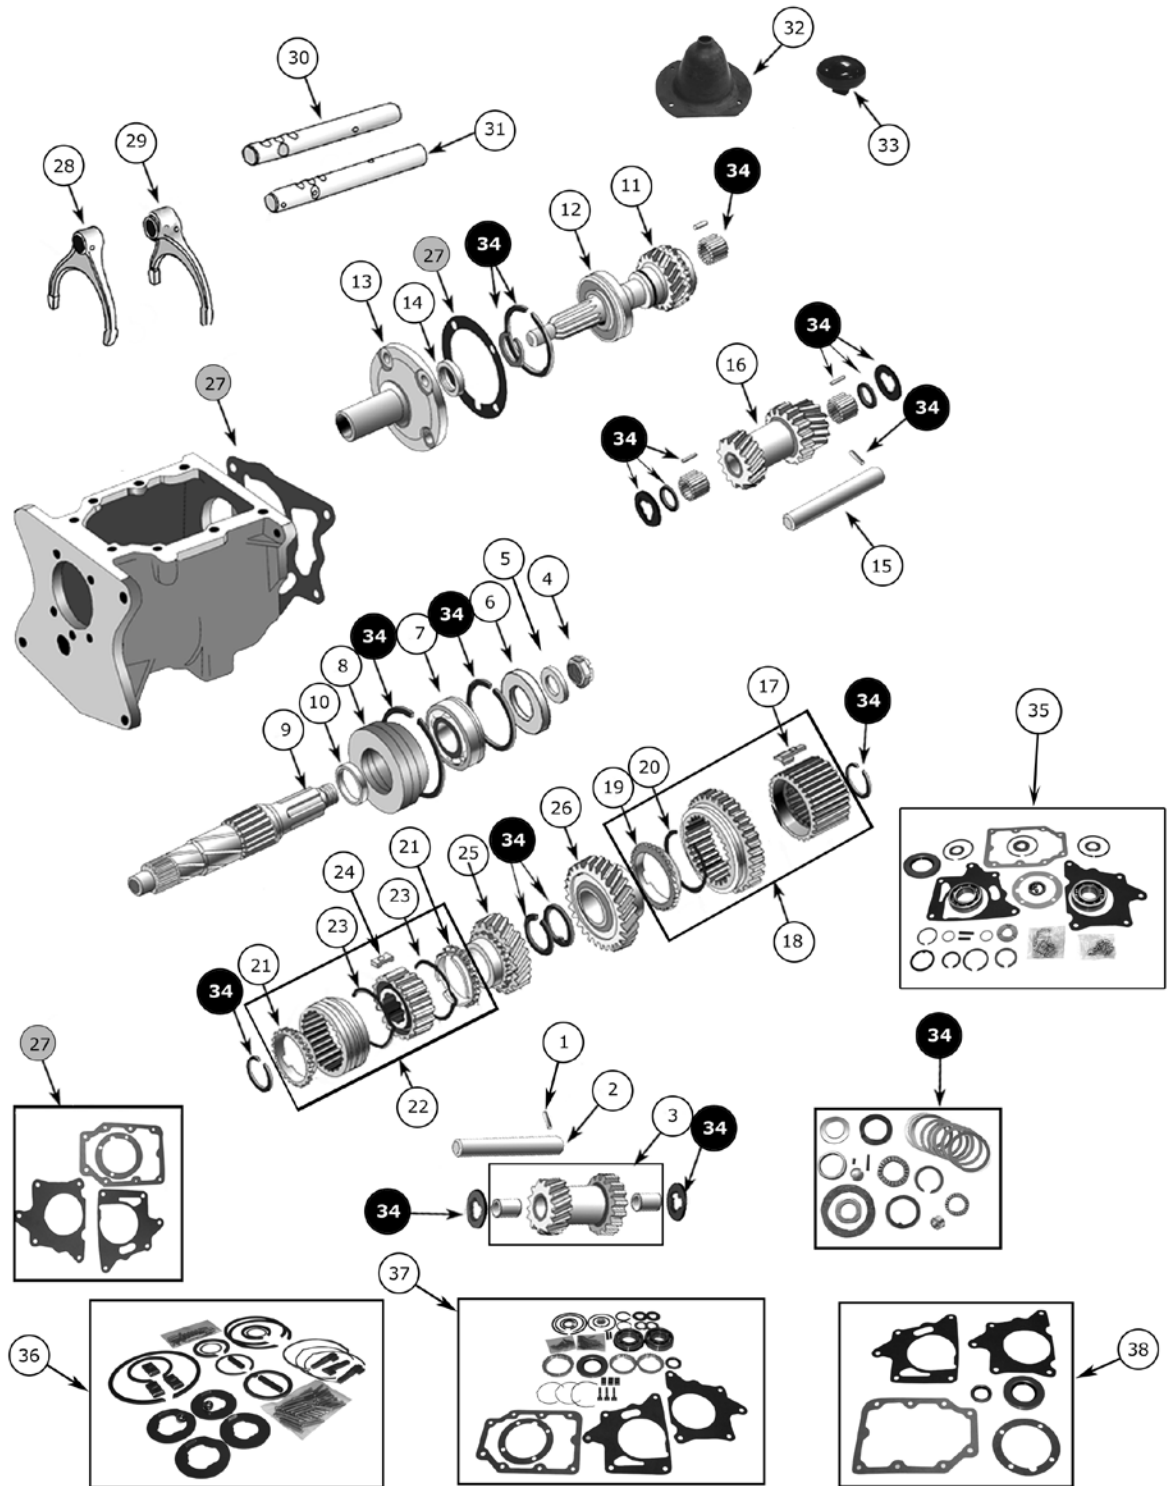

Manual Transmission

T150 TRANSMISSION

ITEM #	DESCRIPTION	COMMENTS	REPLACES PART #
1	Pin, Reverse Idler Gear		J8124932
2	Shaft, Reverse Idler Gear		J8124912
3	Gear, Reverse Idler	Includes Bushings	J8124913
4	Nut, Main Shaft		J8126806
5	Washer, Main Shaft		JA001410
6	Seal, Main Shaft		J5358980
7	Bearing, Main Shaft	Rear	J8136619
8	Adapter, Rear Bearing		J8129735
9	Main Shaft		J8126804
10	Bushing, Main Shaft		J8128880
11	Shaft, Input		J8126106
12	Bearing, Input Shaft		J8136643
13	Retainer, Front Bearing		J8124880
14	Seal, Input		83300041
15	Countershaft		J8136675
16	Cluster Gear		J8124907
17	Plate, Synchronizer, Low & Reverse Gear	3 Required	J8124904
18	Synchronizer Assembly, Low & Reverse Gear		J8126234
19	Blocking Ring, Low & Reverse Gear		83300046
20	Spring, Synchronizer, Low & Reverse Gear		J8124905
21	Blocking Ring Set, 2nd & 3rd Gear	Includes 2 Rings	J8124898
22	Synchronizer Assembly, 2nd & 3rd Gear		J8136631
23	Spring, Synchronizer, 2nd & 3rd Gear		J8124896
24	Plate, Synchronizer, 2nd & 3rd Gear	3 Required	J8124895
25	Gear, 2nd		J8124899
26	Gear, Low		J8124902
27	Gasket Set		J8127215
28	Fork, 2nd & 3rd Gear Shift		J8126826
29	Fork, Low & Reverse Gear Shift		J8126825
30	Shift Rail, Low & Reverse Gear		J8126823
31	Shift Rail, 2nd & 3rd Gear		J8126824
32	Boot, Shifter		J0948185
33	Knob, Shifter		J0929393

CROWN KITS

34	Small Parts Kit		T150
35	Installation Kit	Includes #s 5, 6, 7, 12, 14 & 27	T150-BSG
36	Small Parts Master Kit	Includes #s 17, 20, 23, 24 & 34	T150-MK
37	Master Overhaul Kit		T150-MASKIT
38	Gasket and Seal Kit		T150-GS