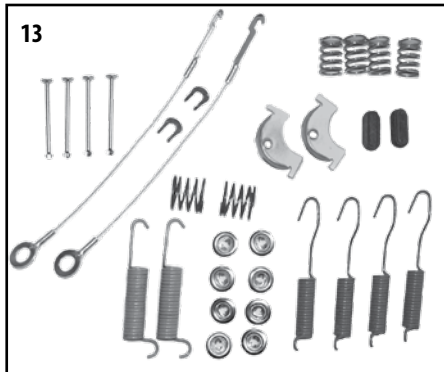

REAR DRUM BRAKES

ITEM #	DESCRIPTION	YEARS	COMMENTS	VEHICLE	REPLACES PART #	
11	Shoe & Lining Set	84/89	10" X 1-3/4"	XJ, MJ	J8133818	
		86/93	w/ Dana 44 w/ 10" X 2-1/2"	XJ, MJ	83502385	
		90/3-10-00	9" X 2-1/2"	XJ, MJ	4423606	
		3-10-00 /01	9" X 2-1/2"	XJ	5019536AA	
		91/01	10" X 1-3/4"	XJ, MJ	4713365	
12	Drum	84/89	10" X 1-3/4"	XJ, MJ	52001151	
		86/93	w/ Dana 44 w/ 10" X 2-1/2"	XJ, MJ	52001915	
		90/01	9" X 2-1/2"	XJ, MJ	52005350	
		91/01	10" X 1-3/4"	XJ, MJ	52007502	
13	Small Parts Kit- Master	86/93	w/ Dana 44 w/ 10 X 2-1/2"	XJ, MJ	4636778	
		90/01	9" X 2-1/2"	XJ, MJ	4636779	
		84/89	10" X 1-3/4"	XJ, MJ	4636777	
14	Adjuster Kit	Left	84/89	10" X 1-3/4"	XJ, MJ	52001215
		Right	84/89	10" X 1-3/4"	XJ, MJ	52001216
		Left	86/93	10" X 2-1/2" w/ Model 44 Axle	XJ, MJ	52001215
		Right	86/93	10" X 2-1/2" w/ Model 44 Axle	XJ, MJ	52001216
		Left	90/01	9" X 2-1/2", 10" X 1-3/4"	XJ, MJ	4713357
		Right	90/01	9" X 2-1/2", 10" X 1-3/4"	XJ, MJ	4713356
15	Nut, Lug	84/01	Stainless Steel	XJ, MJ	J4006956	
		84/01	Black	XJ, MJ	J4006956BLK	
16	Wheel Cylinder	84/01	Right, 10" X 1-3/4"	XJ, MJ	52000848	
		84/01	Left, 10" X 1-3/4"	XJ, MJ	52000849	
		86/93	Right, 10" x 2-1/2"	XJ, MJ	52000848	
		86/93	Left, 10" x 2-1/2"	XJ, MJ	52000849	
		90/96	L or R, w/o ABS, w/ 9" Brakes	XJ, MJ	4423601	
		90/96	L or R, w/ ABS, w/ 9" Brakes	XJ, MJ	4313056	
		97/3-9-00	L or R, w/ 9" Brakes	XJ	4423601	
		3-10-00/01	L or R, w/ 9" Brakes	XJ	4313056	
17	Repair Kit, Wheel Cylinder	84/01	w/ 10" Brakes	XJ, MJ	83500987	
		90/01	w/ 9" Brakes, w/ 13/16" Bore	XJ, MJ	5252630	
		90/01	w/ 9" Brakes w/ 3/4" Bore	XJ, MJ	5252631	
18	Screw, Bleeder	84/01	w/ Dana 44, 3/8" - 24	XJ, MJ	J8129722	
		87/01	w/ Dana 35, Chry. 8.25, 5/16" - 24	XJ, MJ	3766674	

* This Part # no longer carried by Crown Automotive

Continued on next page