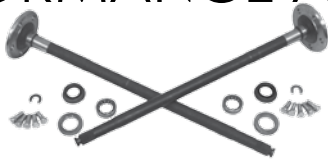

PERFORMANCE AXLE SETS

Continuing with our tradition of high-quality heavy-duty parts, Rough Trail by Crown offers performance axle kits for Dana 35 and Dana 44 rear axles. These axles use the stock spline count to eliminate the need to purchase an aftermarket differential carrier or locking differential. This cuts costs considerably in both parts and labor. They are made of SAE-4340 high-strength alloy which is heat treated to achieve ideal hardness. The heat treating process improves both tensile and torsion strength by at least 30% while increasing wear resistance. Due to the hardness of the steel the splines are rolled, not cut like a stock axle. Rolled splines will not compromise the integrity of the shaft like cut splines will. These are sold in kits and include 2 axle shafts with tone rings, seals, bearings, retainers, and wheel studs.

Replaces Part # **4713192PK**

MODEL 35 PERFORMANCE AXLE KIT (Only For Vehicles w/ Rear Drum Brakes)

Fits: 97/02 TJ Wrangler™; 93/95 YJ Wrangler™
92/01 XJ Cherokee™; 93/96 ZJ Grand Cherokee™
92/93 MJ Comanche™

Replaces Part # **4762194PK**

MODEL 35 PERFORMANCE AXLE KIT (Only For Vehicles w/ Rear Disc Brakes)

Fits: 94/98 ZJ Grand Cherokee™

Replaces Part # **4856332PK**

MODEL 44 PERFORMANCE AXLE KIT

Fits: 94/98 ZJ Grand Cherokee™