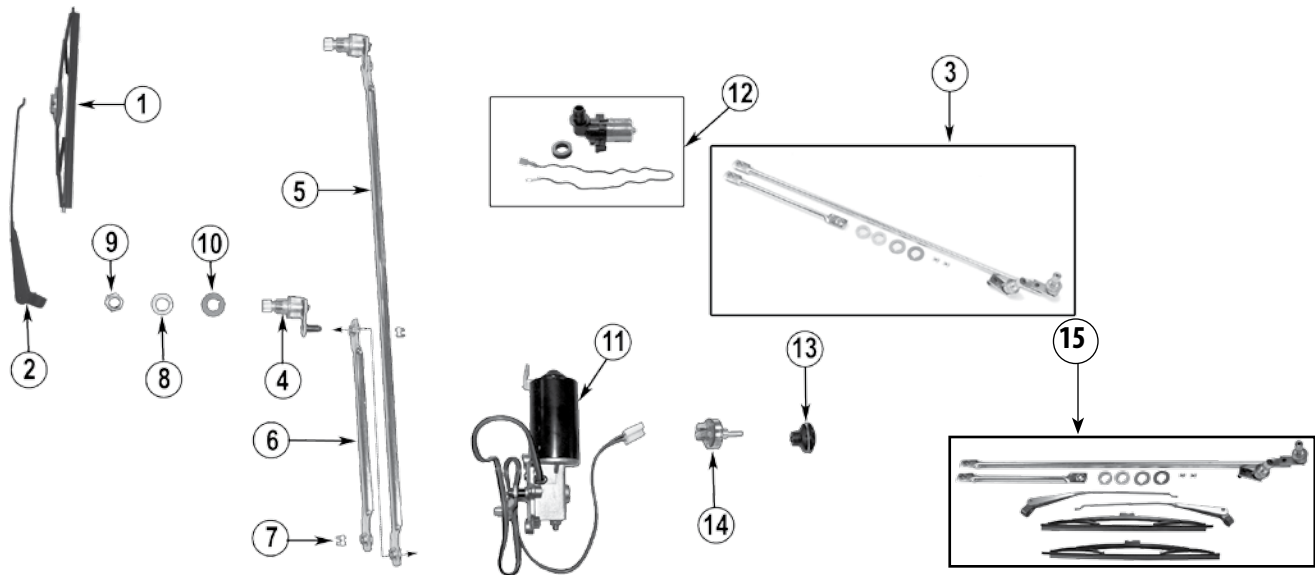

Wiper

CJ-5, 6, 7, 8

ITEM #	DESCRIPTION	POSITION	YEARS	COMMENTS	REPLACES PART #
1	Blade, Wiper	L or R	74/86	Black - 11"	83505426
		L or R	74/86	Stainless - 11" (Original Style)	J0973819
2	Arm, Wiper	L or R	68/86	Stainless	J5758005
		L or R	68/86	Black	J5762337
3	Kit, Wiper Linkage		76/86		5453958K
4	Pivot	Left	76/86	Less Rod	J5453957
5	Pivot Assembly	Right	76/86	Including Rod	J5453958
6	Link	To Wiper Motor	76/86		J5453960
7	Clip, Retaining		74/86		J0957868
8	Spacer, Wiper Pivot		74/86		J5459081
9	Nut, Wiper Pivot		74/86		J4005672
10	Gasket, Wiper Pivot		74/86		J0973658
11	Motor, Wiper		68/75	w/ Bottom-Mounted Motor	J0978529
			76/83	w/ 3 Wire Plug	J5453956
			83/86	w/ 4 Wire Plug	J5763696
12	Pump, Windshield Washer		72/86		36001132
13	Knob, Wiper Switch		68/86	OEM Style	J5459189
			76/86	Aluminum	5459189AL
			76/86	Black Aluminum	5459189B
14	Switch, Wiper		68/82		J5460089
			83/86	w/o Intermittent Wiper	J5758687
			83/86	w/ Intermittent Wiper	J5758904
15	Wiper Motor Master Kit		76/86	Includes 2 Arms, 2 Blades	5453958KM