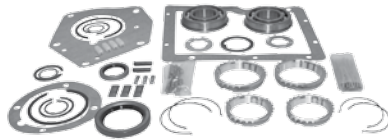

SR4-MASKIT

For 80/83 CJ-5,7,8
w/ SR4 4-Speed
Transmission