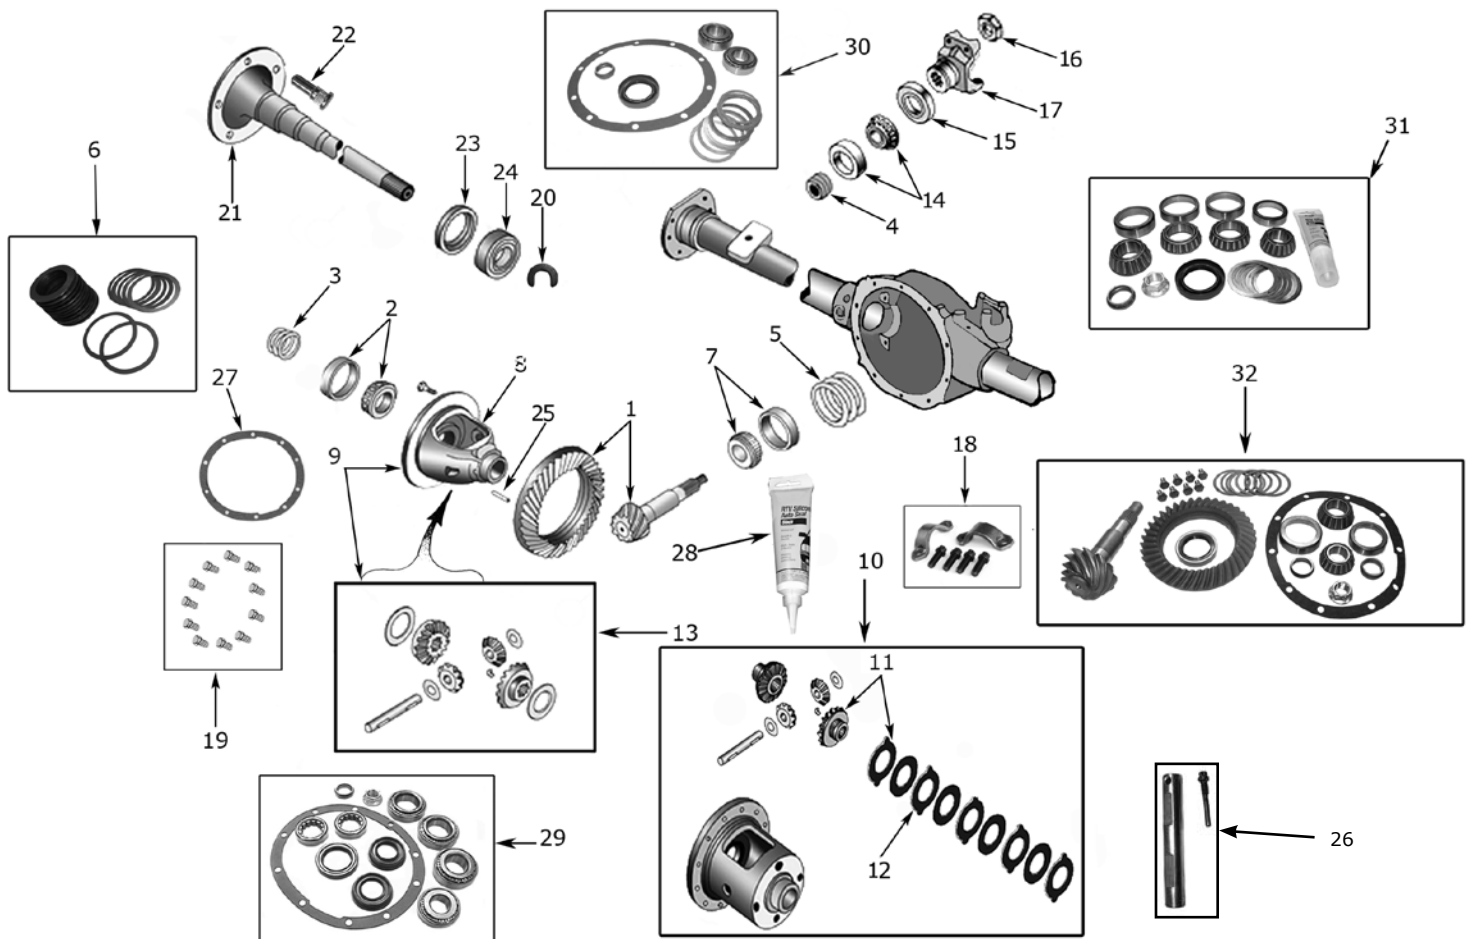

CROWN MASTER KIT

30 Master Bearing Seal & Hardware Kit 87/95 All D44Y-MASKIT

* This Part # not carried by Crown Automotive

Axle / Differential

MODEL 35 REAR AXLE

TJ 1997 - 2006

ITEM #	DESCRIPTION	COMMENTS	YEARS	RATIO		REPLACES PART#
1	Ring & Pinion Set	Stamped (42827 / 42828)	97/10-1-00	3.07	(43-14)	83505472
			10-2-00/06	3.07	(43-14)	5073013AA
		Stamped (46131/ 46132)	97/10-1-00	3.55	(39-11)	4761676
			10-2-00/06	3.55	(41-11)	5012828AC
		Stamped (46135 / 46136)	97/10-1-00	3.73	(41-11)	4761678
			10-2-00/06	3.73	(41-11)	5086639AA
		Stamped (42119 / 42722)	97/10-1-00	4.11	(37-9)	83504938
			10-2-00/06	4.11	(37-9)	5073266AB
			10-2-00/06	4.56	(41-9)	5086619AA *
			(Optional - Complete Kit)	97/06	4.56	(41-9)
	(Optional - Complete Kit)	97/06	4.88	(39-8)	D35-488	
2	Bearing Set, Differential		97/06	All		J8126500
3	Shim Set, Carrier		97/06	All		83503004
4	Spacer, Pinion	(Crush Sleeve)	97/05	All		J3175779
5	Shim Set, Pinion		97/06	All		83503003
6	Shim Set, Pinion & Differential		97/06	All		5017214AA
7	Bearing Set, Pinion	Inner	97/06	All		05252507
8	Case, Differential	Standard (Bare)	97/10-1-00	3.55, 3.73, 4.11, 4.56, 4.88		44590
			97/10-1-00	3.07		44649