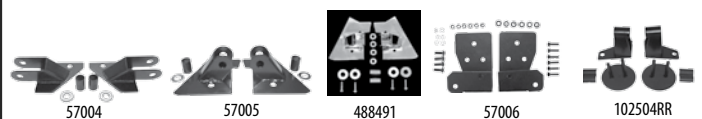

MIRROR RELOCATION BRACKETS

Model	Color	Years	Replaces Part #
YJ	Black	87/95	57004
TJ	Black	97/02	57005
TJ	Stainless	97/02	488491
TJ	Black	03/06	57006
JK	Black	07/11	102504RR