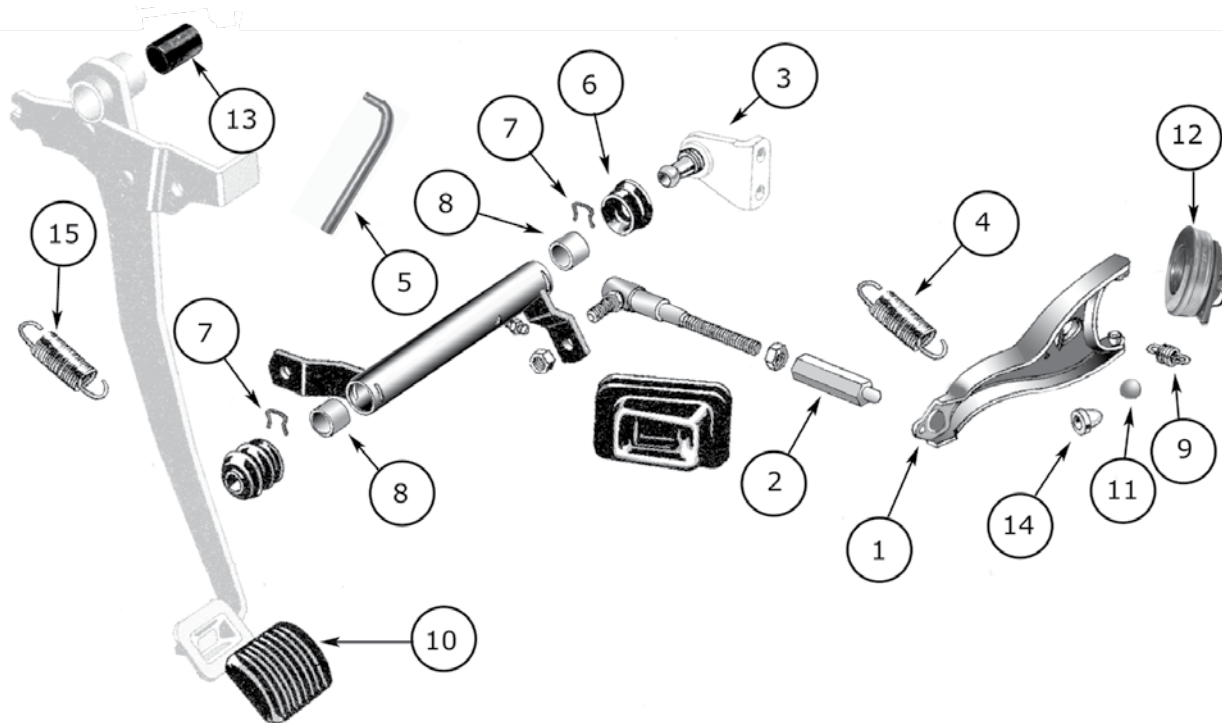

CLUTCH LINKAGE HARDWARE - SJ, J-SERIES

ITEM #	DESCRIPTION	YEAR	ENGINE	REPLACES PART #
1	Fork, (Lever), Clutch Throwout	80/91	All	J5361620
2	Adjuster, Clutch Wear	80/91	All	J5359735
3	Pivot	80/91	All	J0944666
4	Spring, Throwout Lever Return	80/91	All	J5351252
5	Rod, Bellcrank To Pedal, Upper	80/91	All	J5359903
6	Boot, Inner And Outer	72/91	All	J3167049
7	Retainer, (Clip) Boot	72/91	All	J3169769
8	Bushing, Pivot	72/91	All	J3167067
9	Spring, throwout Lever (In Housing)	80/91	All	J3222799
10	Pad, Clutch Pedal	80/91	All	J5363508
11	Ball, Throwout Lever	80/91	All	J0169162
12	Sleeve, Clutch Throwout Bearing	76/80	All	J3241263
		81/86	All	J5361614
		87/91	All	J3241263
13	Bearing, Clutch Pedal	81/91	All	J0949169
14	Pivot, Bellcrank To Throwout Lever	80/86 RHD	All	J3217479
15	Spring, Clutch Pedal Return	81/91	All	J5351118