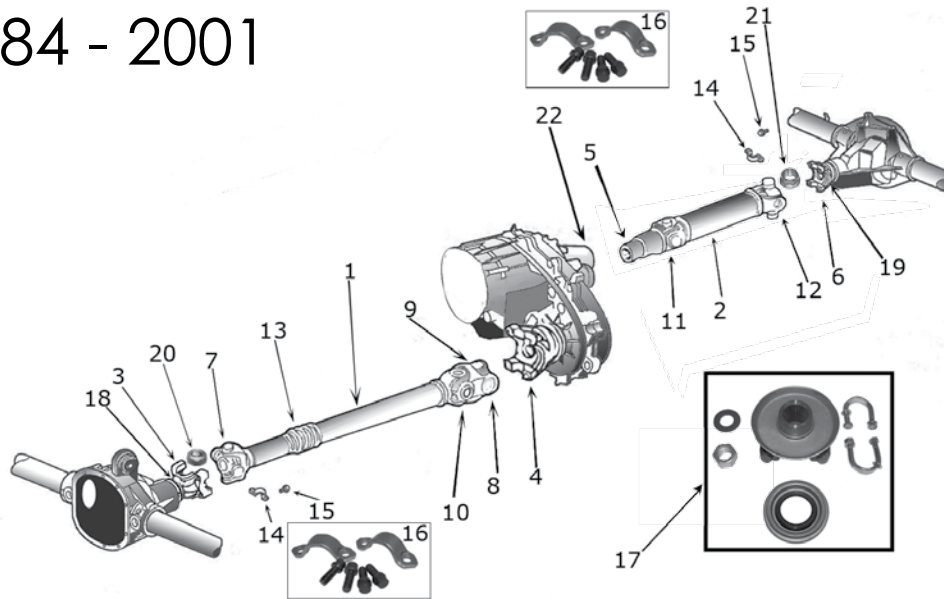

05/10	WK		5191037AD
06/10	XK		5191037AD

** This Part # not yet carried by Crown Automotive*

Propeller Shafts

XJ 1984 - 2001

ITEM #	YEARS	ENGINE	TRANSMISSION	COLLAPSED LENGTH	NOTES	REPLACES PART #
1 PROPELLER SHAFT, FRONT						
	84/86				Spicer Type-Change Yokes To Replace GKN Type	53004812
	87/88	2.5	Automatic	27.950		53003912
	89/93	2.5	Automatic	27.970		53003912
	89/01	2.5	Manual	25.310		53003235
	89/01	4.0	Automatic	30.660		53005542
	89/01	4.0	Manual	29.250		53005543
	89/00	4.0	Manual	27.080	Export	53005544
	89/00	4.0	Automatic	28.620	Export	53005545
2 PROPELLER SHAFTS, REAR						
	84/85	All	Automatic		w/ NP228, NP229	83503575
	1986	All	All		w/ NP228, NP229	83503575
	87/93	2.5, 2.1D	Manual		w/ Dana 35 Rear Axle, 4WD	53003241
	87/95	4.0	Manual		w/ Dana 35 Rear Axle, 4WD	53003242
	87/95	4.0	Automatic		w/ Dana 35 Rear Axle, 4WD	53003246
	91/92	4.0	Automatic		w/ Chry 8.25 Rear Axle, 4WD	53003242
3 YOKE, PINION, FRONT AXLE						
	84/87				OE Had No Slinger	J8131656
	86/01				OE Had Slinger	83503388
4 YOKE, TRANSFER CASE, FRONT						
	87/01				w/ NP231, w/ Slinger	4446494
	87/95				w/ NP242	4856142
	96/01				w/ NP242	4798138
5 YOKE SLIP, REAR						
	87/95	2.5, 4.0			w/ 4WD	83503574
	96/01	2.5, 4.0			w/ 4WD	4882714
	87/01				w/ 2WD, Auto Trans.	83503593
	84/93				w/ 2WD, Manual Trans.	53001987
	94/00	2.5			w/ 2WD, Manual Trans.	53001987
6 YOKE, PINION, REAR AXLE						
	84/96			2.97" Overall Height	w/ Dana Model 35, Bolt & Strap Type	83503318
	96/01			3.29"	w/ Dana Model 35, Bolt & Strap Type	5072212AA
	96/01			3.60"	w/ Dana Model 35, Bolt & Strap Type	4746835
	86/93				w/ Dana Model 44, Bolt & Strap Type	J8131656
7 U-JOINT, FRONT PROPELLER SHAFT, FRONT						
	84/01				Sealed	4882793
	84/01				Greasable	J8126614
	84/01				Greasable, Spicer	8126614SP