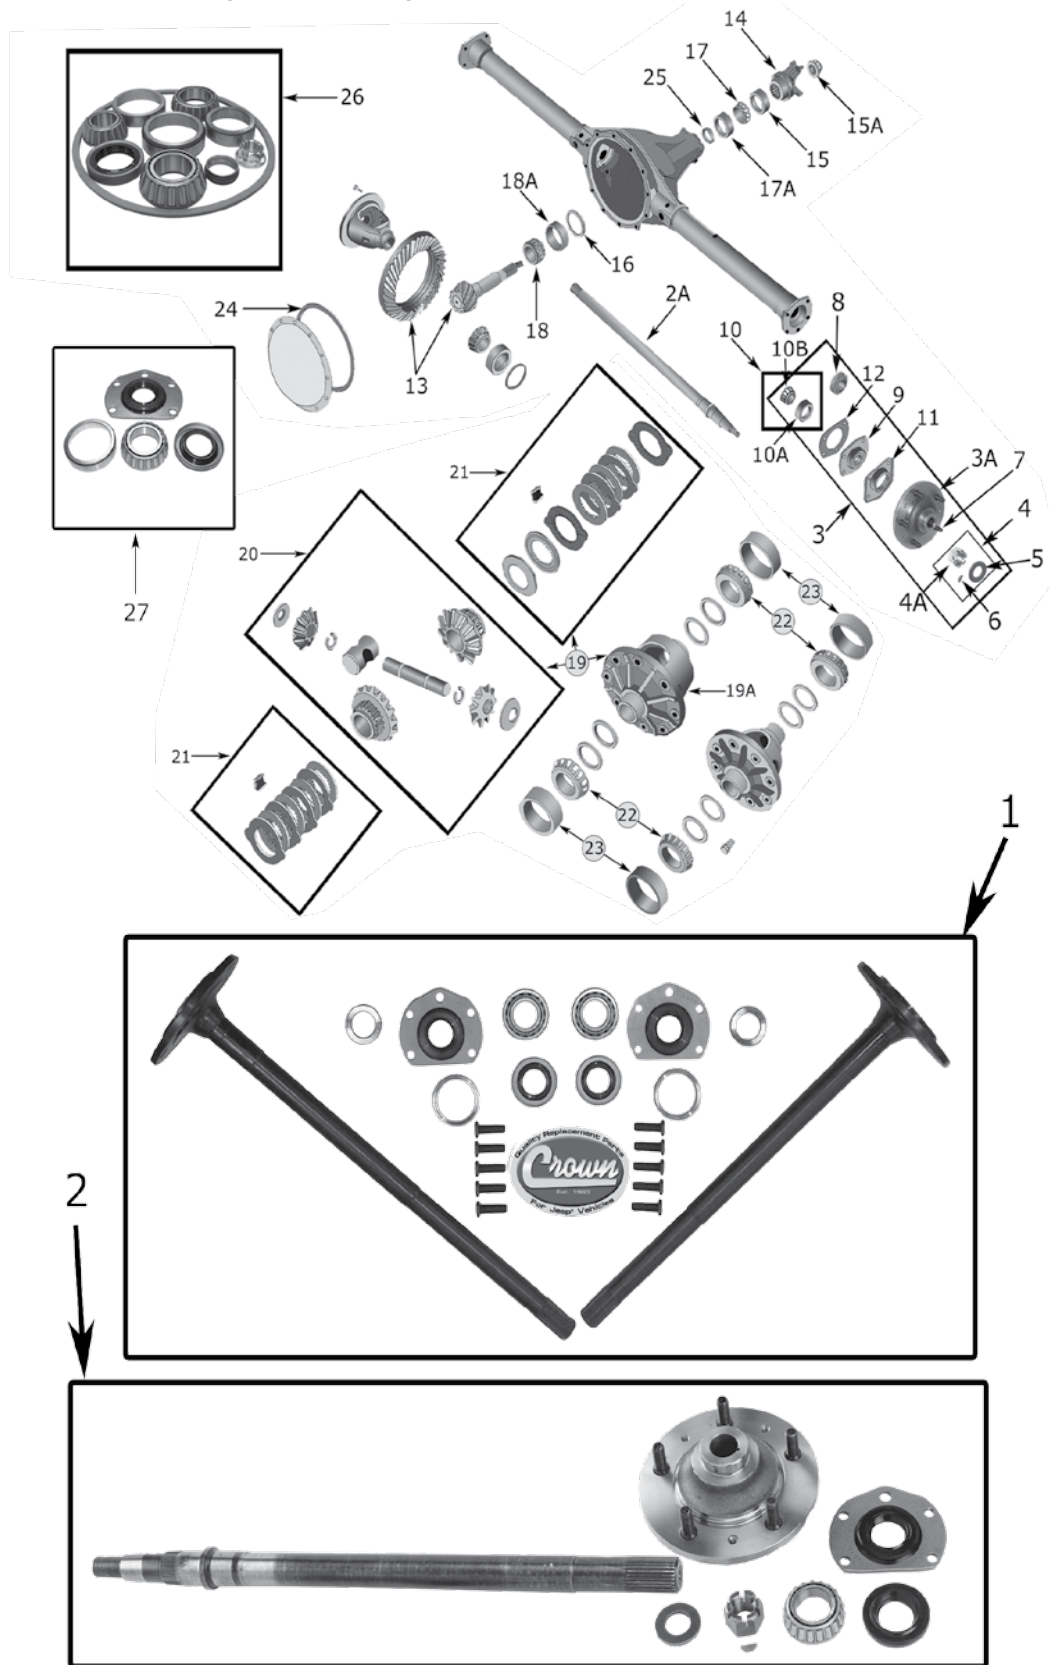

KJ 2002 - 2007 • KK 2008 - 2011

ITEM #	DESCRIPTION	MODEL	YEARS	COMMENTS	REPLACES PART#
2	Bearing Kit, Differential, Side	KJ, KK	02/11	Includes 2 Bearings & 2 Cups	J8126500
3	Seal, Pinion	KJ	02/07		5066053AA
		KK	08/11		68004072AA
4	Slinger, Pinion	KJ	02/07		5066052AA
		KK	08/11		68004073AA
5	Bearing, Outer Pinion	KJ, KK	02/11	Includes Bearing & Cup	J8126499
6	Spacer, Crush	KJ, KK	02/11		5066047AA
7	Bearing, Inner Pinion	KJ, KK	02/11	Includes Bearing & Cup	4746979
8	Shim Kit, Pinion	KJ	02/07		5066533AA
		KK	08/11	.035" to .039"	4856368
		KK	08/11	.040" to .044"	4856369
		KK	08/11	.045" to .049"	4856370
		KK	08/11	.050" to .054"	4856371
9A	Yoke, Pinion	KJ	02/07		5066050AA
9B	Flange, Pinion	KK	08/11		68019323AA *
10	Bolt, Ring Gear	KJ, KK	02/11		J0649454
11	Nut, Pinion Yoke	KJ, KK	02/11		J3182601
12	Case Assembly, Differential	KJ	02/07	Ratio: 3.73, 4.10 w/ Internal Parts	5066529AA
		KK	08/11	Ratio: 3.21, 3.55 w/ Internal Parts	68004074AA *
		KK	08/11	Ratio: 3.73, w/ Internal Parts	68026549AA
13	Washer, Side Gear, Thrust	KJ	02/07		J8120832
14	Washer, Pinion Gear, Thrust	KJ	02/07		J8120831
15	Shaft, Differential	KJ, KK	02/11		5003840AA
16	Pin, Differential Shaft	KJ, KK	02/11		J0636360
17	Gear Kit, Differential	KJ	02/07		5066530AA
		KK	08/11		68004075AA
18	Boot Kit, Axle, Outer	KJ, KK	02/11	Right or Left	5066025AB
19	Boot Kit, Axle, Inner	KJ, KK	02/11	Right or Left	5066024AA
20	Axle Assembly, Outer	KJ	02/07	Right, 3.7L	52111778AB
		KJ	02/07	Left, 3.7L	52111779AB
		KJ	02/07	Right, 2.4L, 2.5L T.D., 2.8L T.D.	5066022AA
		KJ	02/07	Left, 2.4L, 2.5L T.D, 2.8L T.D	5066023AA
		KK	08/11	Right	5189278AA *
		KK	08/11	Left	5189279AA *
21	Seal, Axle Shaft	KJ, KK	02/11		5066066AA
22	Bearing, Axle Shaft	KJ, KK	02/11		5066056AA
23	Snap Ring	KJ	02/07		5066064AA
		KK	08/11		5069009AA *
24	Shaft, Inner Axle	KJ	02/07		5066057AB
		KK	08/11		68019326AA *
25	O-Ring, Drain Plug	KJ, KK	02/11		5066055AA
26	Plug, Drain	KJ, KK	02/11		5066054AA
27	Sealant, RTV	KJ, KK	02/11		J8993317
28	Bolt Kit, Differential Cover	KJ, KK	02/11	Includes 10 Bolts	5069008AA
29	Cover, Differential	KJ	02/07		5066538AA
30	Cover Kit, Differential	KK	08/11	Includes Cover Plus #27, 28, 29	68019325AA *
31	Plug, Differential Cover	KJ, KK	02/11		J4004751

* Not currently carried by Crown

Axle / Differential

MODEL 20 REAR AXLE

CJ'S AND SJ'S (J-SERIES) 1976 - 1986