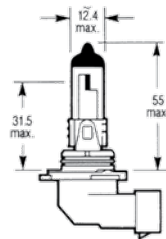

MINIATURE LAMPS

7/32" BULB - 5.5 MM

MFG # 74
REPLACES PART #
J8125723

3/8" BULB - 9.5 MM

MFG # 212-2
REPLACES PART #
J8128482

MFG # 561
REPLACES PART #
54003086

13/32" BULB - 10 MM

MFG # 158
REPLACES PART #
L000158

MFG # 168
REPLACES PART #
L000168

MFG # 194
REPLACES PART #
L000194

MFG # 194NA
REPLACES PART #
L00194NA

7/16" BULB - 11.5 MM

MFG # H3
REPLACES PART #
4728646

1/2" BULB - 13 MM

MFG 9005XS
REPLACES PART #
154846AA

MFG 9006XS
REPLACES PART #
154870AA

MFG 9055
REPLACES PART #
L0009055

19/32" BULB - 15.2 MM

MFG # 9004 / HB1
REPLACES PART #
4388238

MFG #9007LL
REPLACES PART #
L0009007QL

5/8" BULB - 16 MM

MFG #906
REPLACES PART #
G9436750

MFG #921
REPLACES PART #
L0000921

3/4" BULB - 19 MM

MFG # 105
REPLACES PART #
L0001003

3/4" BULB - 19 MM

MFG #67
REPLACES PART #
L0000067

MFG # 89
REPLACES PART #
L0000089

MFG #97
REPLACES PART #
J9471777

1" BULB - 25 MM

MFG #1156
REPLACES PART #
J3209543

MFG #1295NA
REPLACES PART #
L01295NA

MFG # 1157
REPLACES PART #
J3209544

MFG # 1157NA
REPLACES PART #
J8122110

MFG # 2057
REPLACES PART #
09438848

MFG # 2057NA
REPLACES PART #
J9438850

MFG #3057
REPLACES PART #
L0003057

MFG #3157NA
REPLACES PART #
L03157NA

MFG #3157
REPLACES PART #
L0003157