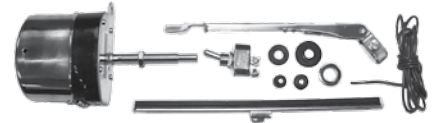

Stainless Steel 12 Volt Wiper Motor Kit

For MB, CJ-2A, 3A, 3B, 5, 6

Replacing Vacuum Type. **Includes:** Stainless Steel Motor, Arm and Blade w/ Wiring for Toggle Switch

Replaces Part #

12V-ST

Black 6 Volt Wiper Motor Kit

For MB, CJ-2A, 3A, 3B, 5, 6

(6 volts) **Includes:** Motor, Arm, and Blade
Replaces Part #

6V