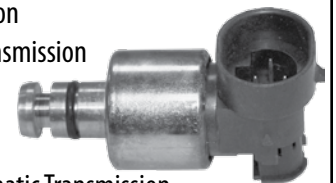

TRANSDUCER PRESSURE SENSOR

REPLACES PART #

56041403AA

98 ZJ w/ 44RE Automatic Transmission

99 WJ w/ 42RE, 44RE Automatic Transmission

56028196AC

00/04 WJ, WG w/ 42RE, 44RE Automatic Transmission