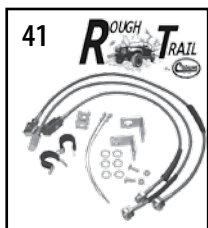

MISCELLANEOUS

37	Pad, Brake Pedal	87/95	w/ Manual Transmission, 2.5" Wide	52002750
		87 / 2-15-93	w/ Automatic Transmission, 6" Wide	52002749
		2-16-93 / 95	w/ Automatic Transmission, 5" Wide	52078540
38	Bushing, Pedal	87/95	Bronze	J0946177
39	Switch, Brake Lamp	87/90	w/ Cruise Control	J3225787
		87/90	w/o Cruise Control	J3215938
		91/95	All	56006247
40	Nut, Wheel	87/95	Stainless Capped	J4006956
		87/95	Black	J4006956BLK

CROWN KITS

41	Stainless Steel Brake Hose Kit	87/95	Left, Right, Front & Rear	7425
42	Pad Set Master Kit	87/89	Front, Incl. Pads, Caliper Bushings, Clips & Bolts	83501167MK
		90/95	Front, Incl. Pads, Caliper Bushings, Sleeves, Clips & Pins	4778058MK
43	Wheel Bearing Kit	87/89	Includes 2 Bearings, 2 Cups & 3 Seals	53000238K
44	Shoe Set Master Kit	87/89	w/ 10" x 1-3/4" Drums, Incl. Shoes & Hardware	8133818MK
		90/95	w/ 9" x 2.5" Drums, Incl. Shoes & Hardware	4723367MK
45	Drum Brake Service Kit	87/95	w/ Dana 44 w/ 10" x 2-1/2" Drums (KDX)	52001915K
		87/89	w/ Dana 35 w/ 10" x 1-3/4" Drums	52001151K
		90/95	w/ 9" x 2-1/2" Drums	52005350K-E
46	Disc Brake Service Kit	87/89	Includes Pads, Rotors, Springs, Bushings & Pins	3251156K
		90/95	Includes Pads, Rotors, Springs, Bushings, Sleeves & Pins	52008440K

* This Part # not carried by Crown Automotive