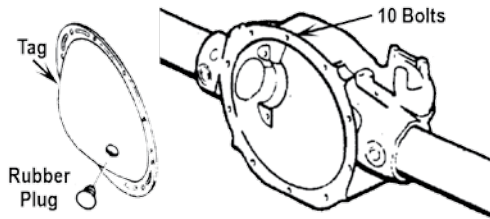

CHRYSLER 8-1/4" REAR