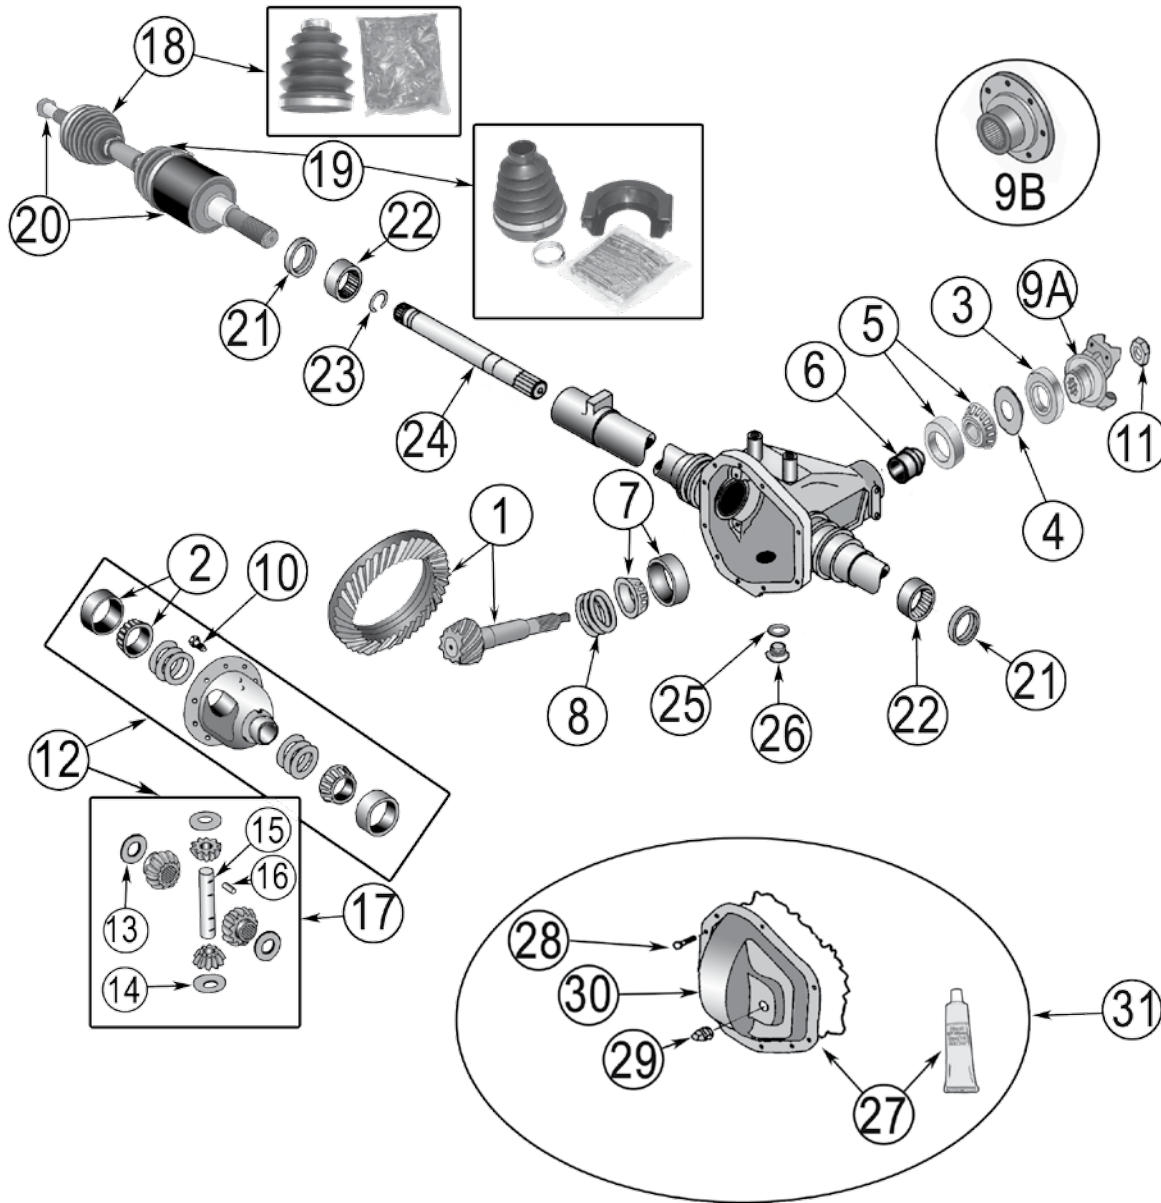

Axle / Differential

MODEL 30 FRONT AXLE

KJ 2002 - 2007

KK 2008 - 2011

ITEM #	DESCRIPTION	MODEL	YEARS	COMMENTS	REPLACES PART#
1	Gear Kit, Ring & Pinion	KJ	02/07	Ratio: 3.73	5066051AA
		KJ	02/07	Ratio: 4.10	5066085AA
		KJ	02/07	Ratio: 3.55	5135255AA
		KK	08/10	Ratio: 3.21	68004071AB *
		KK	2008	Ratio: 3.55	68019324AA
		KK	08/11	Ratio: 3.73	68019333AB

* Not currently carried by Crown