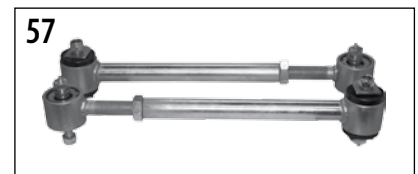

Steering & Suspension

XJ - 1984/2001
MJ - 1986/1993
CONTINUED

ITEM #	DESCRIPTION	POSITION	YEARS	MODEL(S)	COMMENTS	REPLACES PART #
28	Bushing, Stabilizer Bar	Front	84/89	All	.86" ID	52001144
			90/93	All	.95" ID	52006495
			87/96	All	1.04" ID	52003232
			84/93	All	.93" ID	J5365098
			97/01	XJ	1.02" ID, Side Cut	52005653
29	Grommet, Link, Stabilizer Bar	Front	84/01	All		52001132
30	Link, Stabilizer Bar	Front	84/5-20-91	All	7.5" Long	52003360
			5-21-91/01	All	8.25" Long	52037849
31	Link Kit, Stabilizer Bar	Front	84/5-20-91	All	7.5" Long, Incl. Link, Grommets, Nut, Retainers	52003360K
			5-21-91/01	All	8.25" Long, Incl. Link, Grommets, Nut, Retainers	52037849K
32	Track Bar	Front	84/90	All		52003918
			91/01	All	LHD	52088432
			91/01	All	RHD	53054317
33	Control Arm	Front, Upper	84/01	All	Includes Bushing	52087711
34	Bushing, Control Arm	Front, Upper	84/99	All	Axle or Body Side	52087709
			00/01	XJ	Axle or Body Side	52087852
35	Control Arm	Front, Lower	84/01	All		52001162

Check Out Chapter 19 for **ROUGH TRAIL BY CROWN** HD Upgrades and Other Aftermarket Products. For Additional Steering & Suspension Kits, See Chapter 20.
Copyright © 2012 Crown Automotive Sales Co., Inc. All rights reserved.