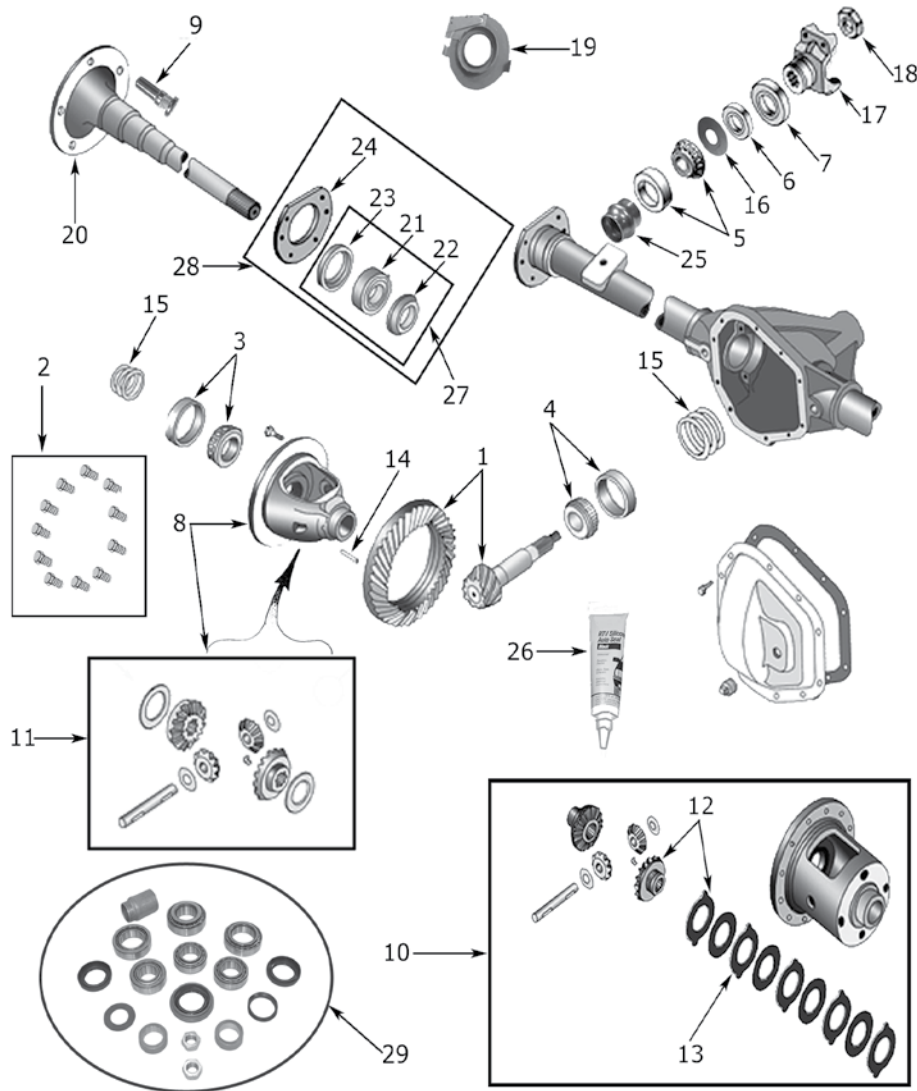

Axle / Differential

MODEL 44 REAR AXLE

WJ 1999 - 2004

WG 2001- 2004

ITEM #	DESCRIPTION	COMMENTS	YEARS	RATIO	REPLACES PART #
1	Ring & Pinion Set	(48665 / 48144) w/ 3/8" Bolts	99/01	3.73	5012841AA
		(51402 / 51403) w/ 7/16" Bolts	00/04	3.73	5019854AB
		(49625 / 49626) w/ 3/8" Bolts	2000	3.91	5014357AA
		(51404 / 51405) w/ 7/16" Bolts	2000	3.91	5019869AA
2	Bolt Kit, Gear & Pinion	(10- 3/8" x 24 x .827")	99/01	All	4720891
		(10- 7/16" x 20 x .750")	00/04	All	5012810AC