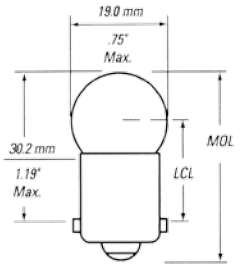

3/4" BULB - 19 MM

MFG #67
REPLACES PART #
L0000067

MFG # 89
REPLACES PART #
L0000089

MFG #97
REPLACES PART #
J9471777