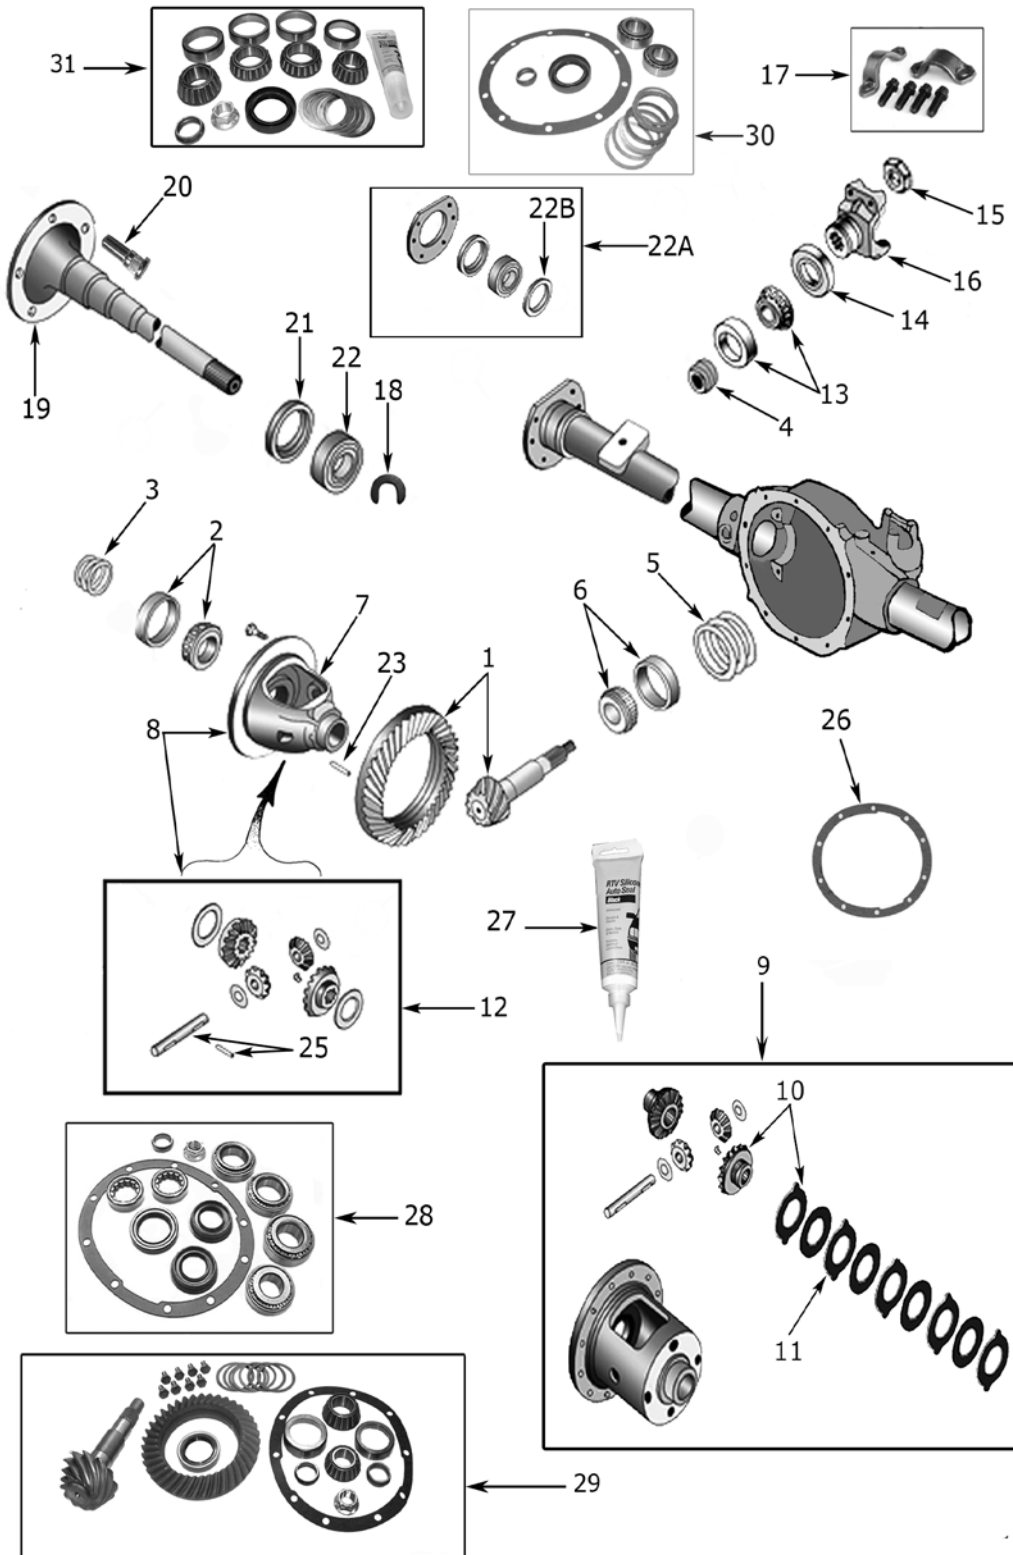

CJ 1986

ITEM #	DESCRIPTION	COMMENTS	RATIO	REPLACES PART #
1	Ring & Pinion Set	(49/18)	2.72	J8134222 *
		(43/13)	3.31	J8134219
		(46/13)	3.54	J8129217
		(45/11)	4.09	J8129225
		(50/11)	4.56	83503087
2	Side Bearing Set	2 Bearings & 2 Cups	All	J8124071
3	Shim Set, Carrier		All	J8129222
4	Slinger, Pinion		All	J0636566
5	Shim Set, Pinion		All	J8129221
6	Bearing Kit, Pinion	Inner (Cup & Cone)	All	J8124051
7	Bearing Kit, Pinion	Outer (Cup & Cone)	All	J8124052
8	Case Assy, Standard	Includes Gear Set	2.72, 3.31, 3.54	83503073
		Includes Gear Set	4.09, 4.56	83503067
9	Case Assy, Locking	Includes Gears & Plates	2.72, 3.31, 3.54	83505431
		Includes Gears & Plates	4.09, 4.56	4741098
10	Gear Set, Differential	Standard	All	83503068
12	Disc Kit, Locking Differential		All	J0994345
13	Yoke, Driveshaft		All	J8131656
14	Seal, Pinion	w/ Dust Slinger on Yoke	All	J0998092
		w/o Dust Slinger on Yoke	All	83503390
15	Nut, Pinion		All	J0801367
16	Washer, Pinion		All	J4004913
17	Axle Assembly	Right, 28.79" Long	All	83503074 *
		Left, 25.29" Long	All	83503075 *
18	U-Joint		All	J8126614
		Heavy Duty	All	8126614SP
19	Bearing, Wheel		All	83503064
20	Ring, Axle Bearing Retaining		All	83503077
21	Seal, Axle		All	83503063
22	Pin, Differential Shaft	(Roll Type)	All	J0636360
23	Gasket, Differential Cover		All	J8122409
24	RTV Silicone Sealant		All	J8993317
25	U-Bolt Kit, (U-Joint)		All	A490K
26	Bolt, Differential Cover		All	J0273573
27	Stud, Wheel		All	J5355719
28	Retainer, Axle		All	83504190
29	Shaft, Differential		All	83503069

CROWN MASTER KIT

30	Master Bearing, Seal, & Hardware Kit		All	D44Y-MASKIT

* This Part # not carried by Crown Automotive

Axle / Differential

MODEL 35 REAR AXLE

YJ 1987 - 1995