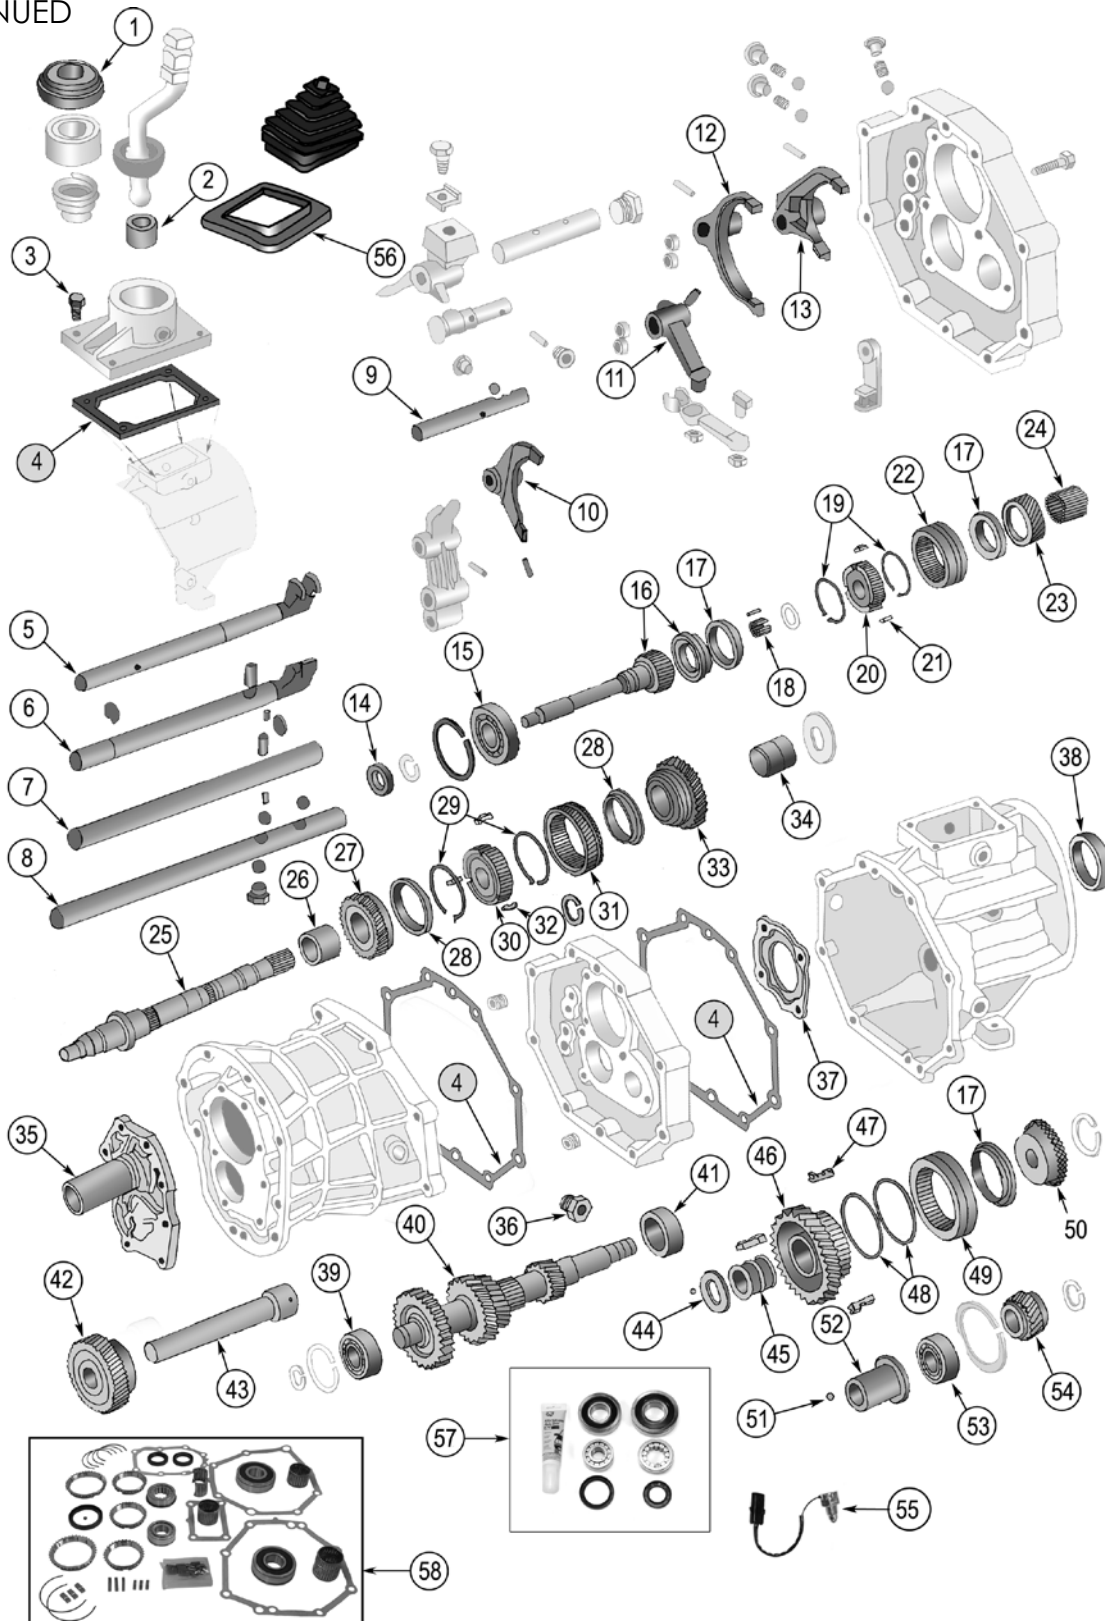

Manual Transmission

AX4 & AX5 TRANSMISSIONS

CONTINUED

ITEM #	DESCRIPTION	COMMENTS	MODEL	REPLACES PART#
32	Key, 1st & 2nd Gear Synchronizer		AX4, AX5	83500564
33	Gear, 1st	84/11-5-88	AX4, AX5	83500550
		11-6-88/02	AX4, AX5	83506017
34	Bearing, 1st Gear	Caged Roller Bearing 84/11-5-88	AX4, AX5	83500578
		Caged Roller Bearing 11-6-88/02	AX4, AX5	83506031
35	Retainer, Front Bearing	84/93 (Gas Engine)	AX4, AX5	83503112
		94/02 (Gas Engine)	AX5	4746025 *
36	Plug, Drain		AX4, AX5	83500512
37	Retainer, Rear Bearing		AX4, AX5	83506034 *
38	Seal, Output	4WD	AX4, AX5	83503108
39	Bearing, Cluster Gear	Front	AX4, AX5	83506032
40	Cluster Gear	Threaded End, 84/11-5-88	AX4, AX5	83500557
		Snap Ring End, 11-6-88/96	AX4, AX5	83506023
		97/02	AX5	4897103AA *
41	Bearing, Cluster Gear	Rear, 84/11-5-88	AX4, AX5	83500580
		Rear, 11-6-88/02	AX4, AX5	83506033
42	Gear, Reverse Idler	84/96	AX4, AX5	83503555
		97/02	AX5	4897102AA *
43	Shaft, Reverse Idler		AX4, AX5	83500570
44	Thrust Washer, Cluster Gear		AX4, AX5	83506025
45	Bearing, 5th Gear	Caged Roller Bearing	AX5	83500644
46	Gear, Counter 5th		AX5	83506022
47	Key, 5th Gear Synchronizer		AX5	83500641
48	Spring, 5th Gear Synchronizer		AX5	83500568
49	Sleeve, 5th Gear Synchronizer	88/93	AX5	83500642
		94/02	AX5	4746657
50	Spacer, 5th Gear		AX5	83500639
51	Ball, Reverse		AX4, AX5	83500573
52	Race, 1st Gear	84/11-5-80	AX4, AX5	83500560
		11-6-88/02	AX4, AX5	83506026
53	Bearing, Main Shaft	Rear, 84/11-5-88	AX4, AX5	83500575
		Rear, 11-6-88/02	AX4, AX5	83506030
54	Gear, Main Shaft 5th		AX5	83500971
55	Switch, Back Up Lamp		AX4, AX5	83500629
56	Bezel, Gearshift Lever Boot	84/94 XJ, MJ / 97/04 TJ	AX4, AX5	53000056AB

CROWN KITS

57	Bearing & Seal Kit	84/11-5-88	AX5	BK-AX5E
		11-6-88/02	AX5	BK-AX5L
58	Master Overhaul Kit	84/11-5-88	AX4, AX5	AX4E-AX5E-MASKIT
		11-6-88/02	AX5	AX5L-MASKIT

* This Part # not carried by Crown Automotive