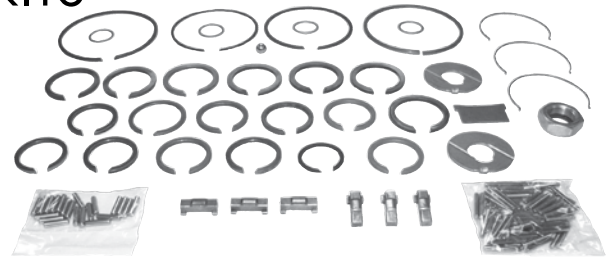

SMALL PARTS MASTER KITS

Includes: Small parts kit, synch keys and springs

Replaces Part #	Description
T14A-MK	For T14A Transmissions
T15A-MK	For T15A Transmissions
T150-MK	For T150 Transmissions
T170-50-MK	For T176/7/8 Transmission
SR4-50-MK	For SR4 Transmissions
T4-50-MK	For T4 Transmissions
T5-50-MK	For T5 Transmissions
SP3500-50	For NP3550 Transmissions

SHACKLE KITS (Single Spring)

Includes: Shackle, Plate, Bushings and Self-Locking Nuts

Model	Year	Comment	Replaces Part #
CJ-5, 7, 8	76/86	Rear	5357499K
CJ-5, 7, 8	76/86	Front	5357620K
YJ	87/95	Front or Rear	52040415K