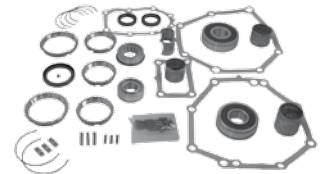

AX5L-MASKIT

For 11-6-88 /02 YJ, TJ Wrangler™,
XJ Cherokee™, MJ Comanche™
w/ AX5 5-Speed Transmission