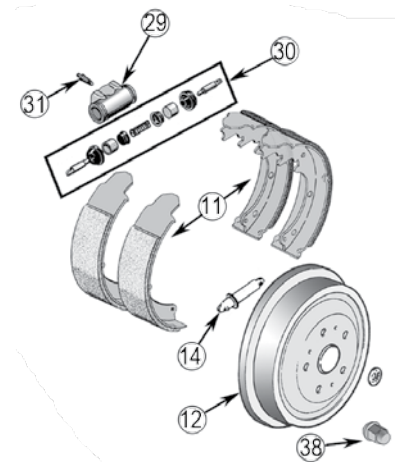

REAR

HYDRAULICS (CONTINUED)

ITEM #	DESCRIPTION	YEARS	COMMENTS	REPLACES PART #
30	Repair Kit, Wheel Cylinder	87/95	w/ 10" Drums	83500987
		90/95	w/ 9" Drums	5252630
31	Screw, Bleeder, Rear	87/95		3766674

HOSES

32	Hose, at Rear Axle	87/95		52004152
33	Hose, Front (to Caliper)	87/89	Right	52002848
		87/89	Left	52002849
		90/95	Right, w/o ABS	52006472
		90/2-14-94	Left, w/o ABS	52006473
		2-15-94/95	Left, w/o ABS	52008779
		2-14-94/95	Right, w/ ABS	52008776 *
		2-14-94/95	Left, w/ ABS	52008777 *

* This Part # not carried by Crown Automotive

For Additional Brake Kits, See Chapter 20.

Copyright © 2012 Crown Automotive Sales Co., Inc. All rights reserved.