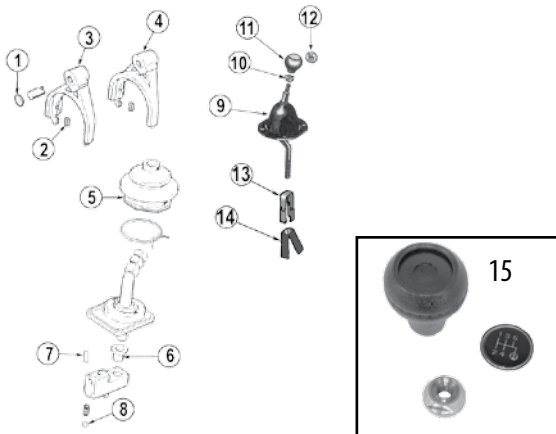

ITEM #	DESCRIPTION	COMMENTS	REPLACES PART #
14	Bearing & Cup, Input Shaft, Front		J8134015
15	Shaft, Input	10 Splines 14 Splines	83500975 83500968
16	Seal, Output	Insert, Shift Fork	J8132672
17	Gear, Reverse Idler		J8134038
18	Shaft, Reverse Idler		J8134039 *
19	Synchronizer Assembly, 3rd & 4th Gear		83510192
20	Blocking Ring Set, 3rd & 4th Gear	Includes 2 Rings	J8134058
21	Spring, Synchronizer, 3rd & 4th Gear	2 Required	J8134021
22	Plate, Synchronizer, 3rd & 4th Gear	Early Style¹, 3 Required Late Style¹, 3 Required	J8127418 83510193
23	Gear, 3rd	29 Teeth 27 Teeth	83500285 83500380
24	Gear, 2nd		J8134024
25	Main Shaft Assembly	w/o Needle Bearing First Gear w/ Needle Bearing First Gear	83501166 83500963 *
25a	Slider, 1st & Reverse Gear		1351-070-002
26	Blocking Ring Set, 1st & 2nd Gear	Includes 2 Rings	J8127403
27	Plate, Synchronizer, 2nd Gear	3 Required	J8127401
28	Gear, 1st	w/o Needle Bearings w/ Needle Bearings	83501103 * 83500965 *
28a	Needle Bearing, 1st Gear	84/86	83500969
29	Bearing & Cup, Output Shaft		J8134030
30	Gear, 5th	23 Teeth 25 Teeth	J8134080 * J8134081 *
31	Switch, Back Up Lamp		J8134068
32	RTV Silicone Sealant		J8993317

CROWN KITS

33	Master Small Parts Kit (Includes #34)	T5-50-MK
34	Small Parts Kit	T5-50
35	Master Bearing Kit	BK-T5M
36	Master Overhaul Kit	T5-MASKIT

¹ Early Style Synchronizer Plates do not have wings.
Late Style Synchronizer Plates have 2 wings per plate.

* This Part # not carried by Crown Automotive

ITEM #	DESCRIPTION	REPLACES PART #
1	Plug	J8127473
2	Insert, Shift Fork	J8133418
3	Fork, 3rd & 4th Gear Shift	J8134048
4	Fork, 1st & 2nd Gear Shift	J8134049 *
5	Boot, Shifter	J8134064
6	Sleeve, Shifter	83502930
7	Pin, Shift Lever	J8134040
8	Ball, Crome	453593
9	Boot, Shifter	J5752010
10	Nut, Shift Control	J4006495
11	Knob, Shift	J3241062
12	Insert, Shift Knob	J3241073
13	Clip, Shift Lever	J3241239
14	Isolator, Shift Lever	J3241481

CROWN KITS

15 Kit, Shift Knob 3241073K