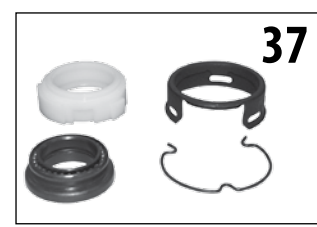

CROWN KITS

35	Coupling Kit, Steering Shaft	73/86	All	w/ Manual Steering	8121299K
		74/86	All	w/ Power Steering	998710K
36	Boot Kit, Steering Shaft	74/86	All	Incl. Boot, Clips & Bearings	8132676K
37	Bearing Kit, Upper Steering Shaft	74/91	All		4487696K