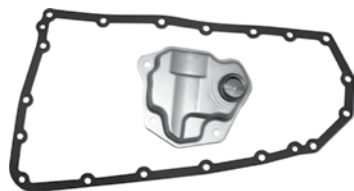

80/86 CJ-5,7,8 w/ A904, A999

93/98 ZJ, ZG w/ 42RE, 44RE

94/00 XJ, w/ A904, A999, 30RH

97/02 TJ w/ 30RH, 32RH

81/91 SJ, J-Series, w/ A999

99/04 WJ, WG w/ 42RE, 44RE

87/95 YJ, w/ A999, 32RH

REPLACES PART #

5191890AA - FILTER

5189838AA - GASKET

5191890K - FILTER & GASKET KIT

07/10 MK

w/ CVT2 or CV3 Transmission