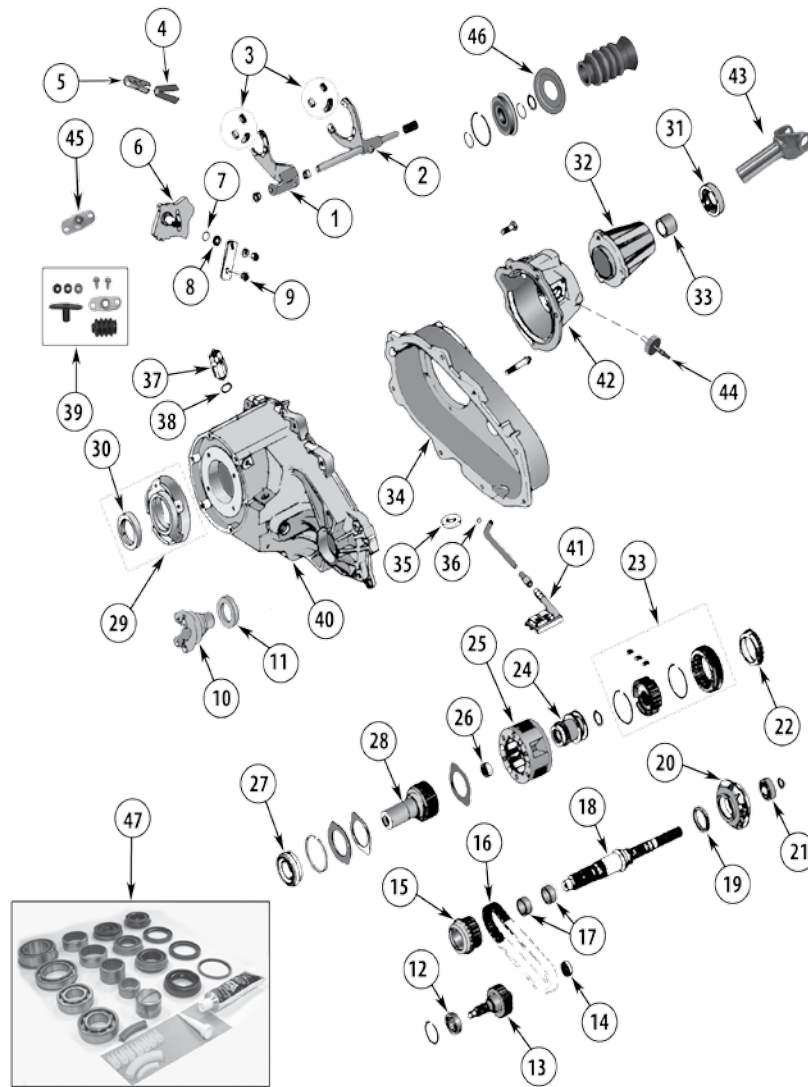

Transfer Case

NP 231

ITEM #	DESCRIPTION	MODEL	YEAR	COMMENTS	REPLACES PART #
1	Fork, Range Shift	All	87/07		4798136
2	Fork, Mode Shift	XJ, MJ, YJ	87/90		4338920
		XJ, MJ, YJ	91/93	See Note #1 for Transfer Case ID #s	4338920
		YJ	91/95	w/ 30 RH Transmission	4338920
		XJ, MJ, YJ	91/96	See Note #2 for Transfer Case ID #s	4741237
		TJ, XJ, KJ	97/07		4741237
3	Pad Kit, Shift Fork	All		Includes Pads for Both Forks	15866
4	Isolator, Shift Lever	YJ	87/95		J3241481
5	Clip, Shift Lever	YJ	87/95		J3241239
6	Sector, Shifting	YJ, XJ, MJ	90/93		4638844
7	O-Ring, Shift Lever	TJ, YJ, XJ, MJ	87/06		4167963
8	Retaining Ring, Shift Lever	TJ, YJ, XJ, MJ	87/06		4167964
9	Bushing, Shift Lever	TJ, YJ, XJ, MJ	87/06		53004810
10	Yoke, Front Output Shaft	YJ	87/95		83502829
		TJ	97/06		4798120
		XJ	87/01	w/ Gas Engine	4446494
		XJ	96/01	w/ 2.5L Diesel	4798120
		KJ	02/07		5019583AA *
11	Seal, Front Output	YJ, XJ, MJ	87/95		83503147
		XJ, TJ	96/06		4798112
		KJ	02/07		5015847AA
12	Bearing, Front Output Shaft	All	87/07	Front	JA001007

* Part # not carried by Crown

For Additional Transfer Case Kits, See Chapter 20.
Copyright © 2012 Crown Automotive Sales Co., Inc. All rights reserved.