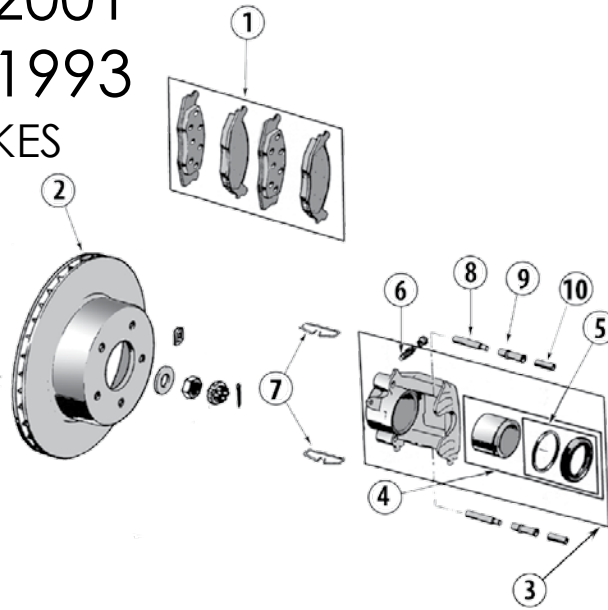

Brake

XJ 1984 - 2001

MJ 1986 - 1993

FRONT DISC BRAKES

ITEM #	DESCRIPTION	YEARS	COMMENTS	VEHICLE	REPLACES PART #
1	Pad Set	84/92-½	w/ 2WD	XJ, MJ	83501167
		92-½/ 01	w/ 2WD	XJ, MJ	5252531
		84/89	w/ 4WD	XJ, MJ	83501167
		90/01	w/ 4WD	XJ, MJ	5252531
2	Rotor Only	84/92-½	w/ 2WD	XJ, MJ	53002928
		92-½/ 99	w/ 2WD, 2 Piece Composite Type	XJ, MJ	52005000
		84/89	w/ 4WD	XJ, MJ	J3251156
		90/99	w/ 4WD, 2 Piece Composite Type	XJ, MJ	52005000
		99/01	1 Piece Cast Type	XJ	5016434AA
3	Caliper Assembly	84/89	Right, Less Pads	XJ, MJ	J8133846
		84/89	Left, Less Pads	XJ, MJ	J8133847
		90/01	Right, Less Pads	XJ, MJ	5252984
		90/01	Left, Less Pads	XJ, MJ	5252985
4	Piston Kit, Caliper	84/89	Includes 1 Piston, 1 Seal and 1 Boot	XJ, MJ	J8133845
		90/01	Includes 1 Piston, 1 Seal and 1 Boot	XJ, MJ	5252614
5	Seal Kit, Caliper	84/01	Includes 1 Seal and 1 Boot	XJ, MJ	J8133852
6	Bleeder Screw, Caliper	84/01		XJ, MJ	J8129722
7	Spring, Caliper Support	84/01	"Anti-Rattle Clip"	XJ, MJ	J3239865
8	Pin, Caliper	84/92-½	w/ 2WD	XJ, MJ	83504655
		92-½/ 01	w/ 2WD	XJ, MJ	5253000
		84/89	w/ 4WD	XJ, MJ	83504655
		90/01	w/ 4WD	XJ, MJ	5253000
9	Bushing (Boot), Caliper Pin	84/92-½	w/ 2WD	XJ, MJ	52001701
		92-½/ 01	w/ 2WD	XJ, MJ	4383471
		84/89	w/ 4WD	XJ, MJ	52001701
		90/01	w/ 4WD	XJ, MJ	4383471
10	Sleeve, Caliper	84/92-½	w/ 2WD	XJ, MJ	J3239867
		92-½/ 01	w/ 2WD	XJ, MJ	4423573
		84/89	w/ 4WD	XJ, MJ	J3239867
		90/01	w/ 4WD	XJ, MJ	4423573

For Additional Brake Kits, See Chapter 20.

Copyright © 2012 Crown Automotive Sales Co., Inc. All rights reserved.