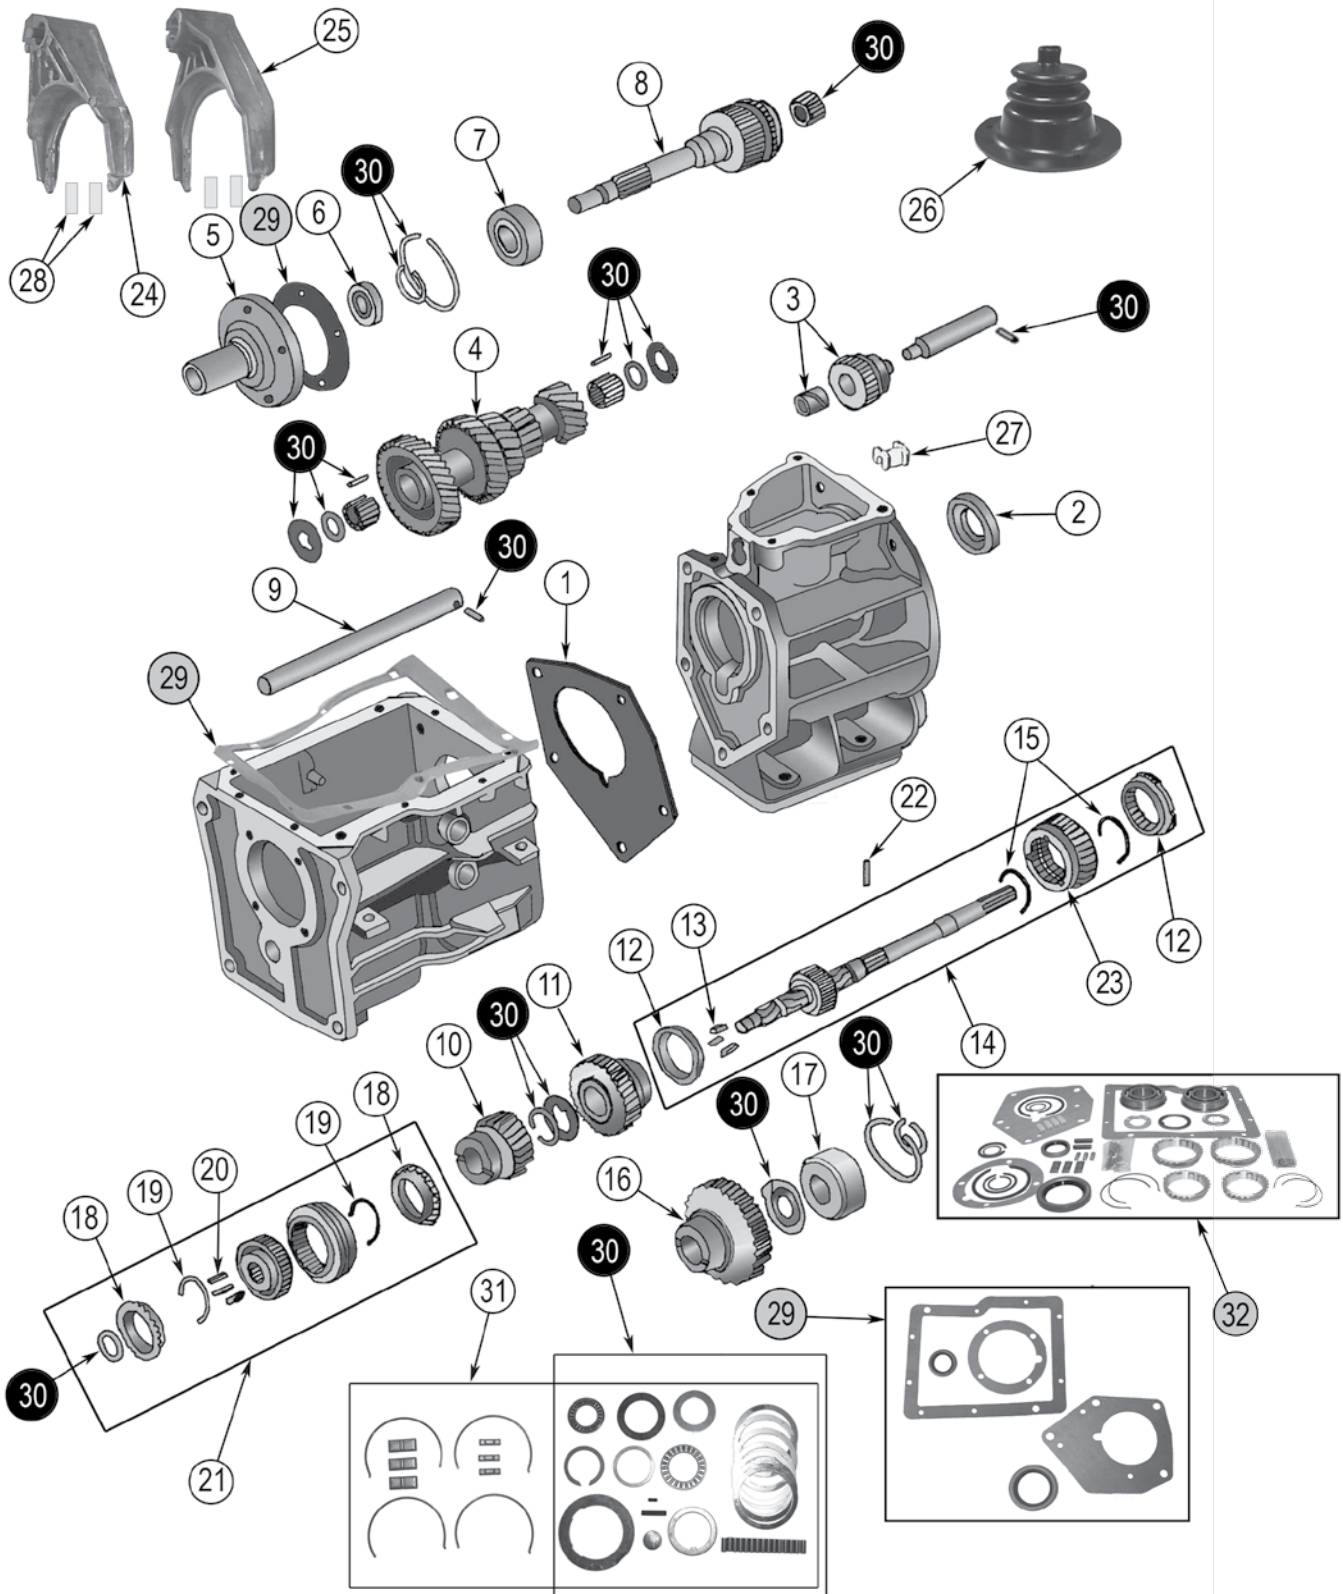

Manual Transmission

SR4 TRANSMISSION

ITEM #	DESCRIPTION	COMMENTS	REPLACES PART #
1	Gasket, Adapter		J8127385
2	Seal, Output		J8132672
3	Gear, Reverse Idler	Includes Bushing	J8134230
4	Cluster Gear	37-31-24-15-15 Teeth 35-29-23-15-15 Teeth	J8132662 J8127428 * J8127389 *
5	Retainer, Front Bearing		J8127389 *
6	Seal, Input		83300041
7	Bearing, Input Shaft		83300000
8	Shaft, Input	20 Teeth 22 Teeth	J8132596 J8132597
9	Countershaft		J8127433
10	Gear, 3rd	25 Teeth 26 Teeth	J8132674 J8127421
11	Gear, 2nd	31 Teeth 32 Teeth	J8132675 J8127422
12	Blocking Ring Set, 1st & 2nd Gear	Includes 2 Rings	J8127403
13	Plate, Synchronizer, 1st & 2nd Gear	3 Required	J8127401
14	Main Shaft Assembly		J8133855
15	Spring, Synchronizer, 1st & 2nd Gear	2 Required	J8127400
16	Gear, 1st		J8127425
17	Bearing, Output Shaft		J8136622
18	Blocking Ring Set, 3rd & 4th Gear	Includes 2 Rings	J8127415
19	Spring, Synchronizer, 3rd & 4th Gear	2 Required	J8127419
20	Plate, Synchronizer, 3rd & 4th Gear	3 Required	J8127418
21	Synchronizer Assembly, 3rd & 4th Gear		J8127416
22	Roll Pin, Main Shaft		J8127427
23	Slider, 1st & Reverse Gear		J8127406
24	Fork, 3rd & 4th Gear Shift		J8127481
25	Fork, 1st & 2nd Gear Shift		J8127483
26	Boot, Shifter		J5752010
27	Bushing, Shifter		J8127490
28	Insert, Shift Fork		J8133418

CROWN KITS

29	Gasket and Seal Kit	SR4-GS
30	Small Parts Kit	SR4-50
31	Small Parts Master Kit	SR4-50-MK
32	Master Overhaul Kit	SR4-MASKIT

* Items not stocked by Crown Automotive