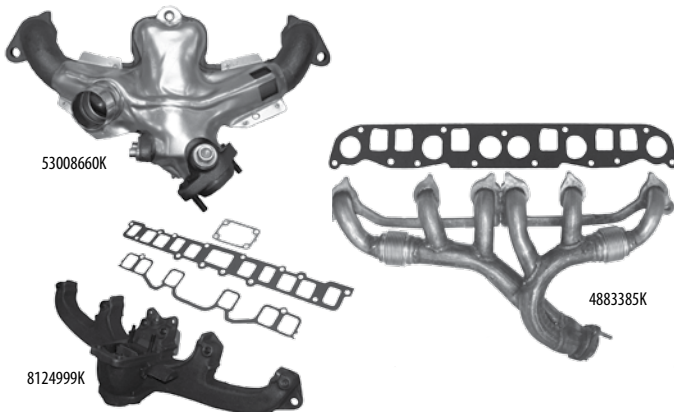

MANIFOLD KITS

Model	Year	Engine	Replaces Part #
CJ-5, 6, 7, SJ, J-Series	72/79	232, 258 (4.2L)	8124999K
YJ	87/95	2.5L	53008860K
TJ	97/02	2.5L	53008860K
TJ	91/95	4.0L	4883385K
TJ	97/99	4.0L	4883385K
XJ, MJ	84/00	2.5L	53008860K
XJ, MJ	91/99	4.0L	4883385K
ZJ	93/98	4.0L	4883385K

FUEL SENDING UNIT KITS

Includes: Float, Filter, Locking Ring and Seal

Replaces Part #

5357373K

Description: For 69/86 CJ-5, 6, 7, 8 w/ Rear Mounted 15 Gallon Tank

Replaces Part #

5362090K

Description: For 81/86 CJ-5, 7, 8 w/ 20 Gallon Tank