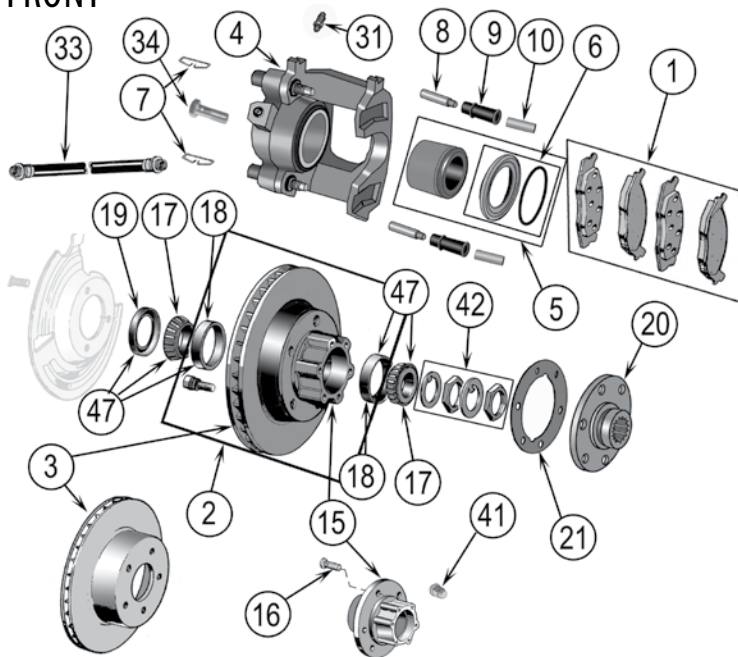

Brake

CJ 1976 - 1986 (CONTINUED)

FRONT

REAR

ITEM #	DESCRIPTION	YEARS	COMMENTS	REPLACES PART #
HOSES				
32	Hose, at Rear Axle	79/80	17¾" Long	J5359570
		81/86	18¾" Long	J5362842
33	Hose, Front (to Caliper)	78/81	Square End Hose	J5359037
		82/83	CJ-5 Only	J5363917
		82/86	Left, CJ-7, CJ-8	J5363908
		82/86	Right, CJ-7, CJ-8	J5363756
34	Bolt, Hose Inlet	82/86		6035911AA