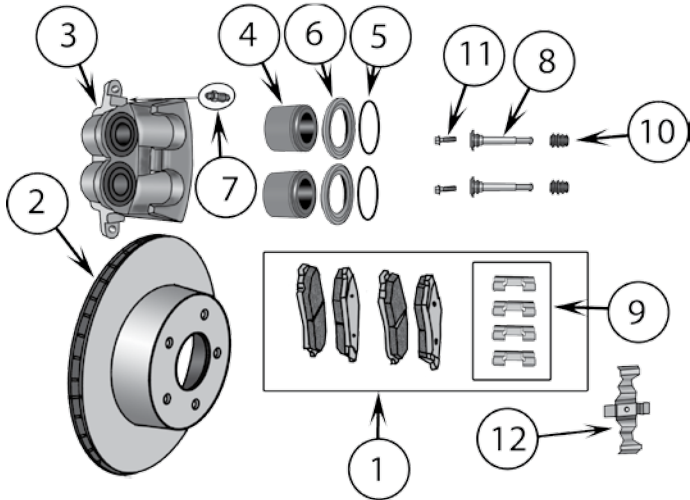

Brake

WK 2005 - 2010

XK 2006 - 2010

FRONT