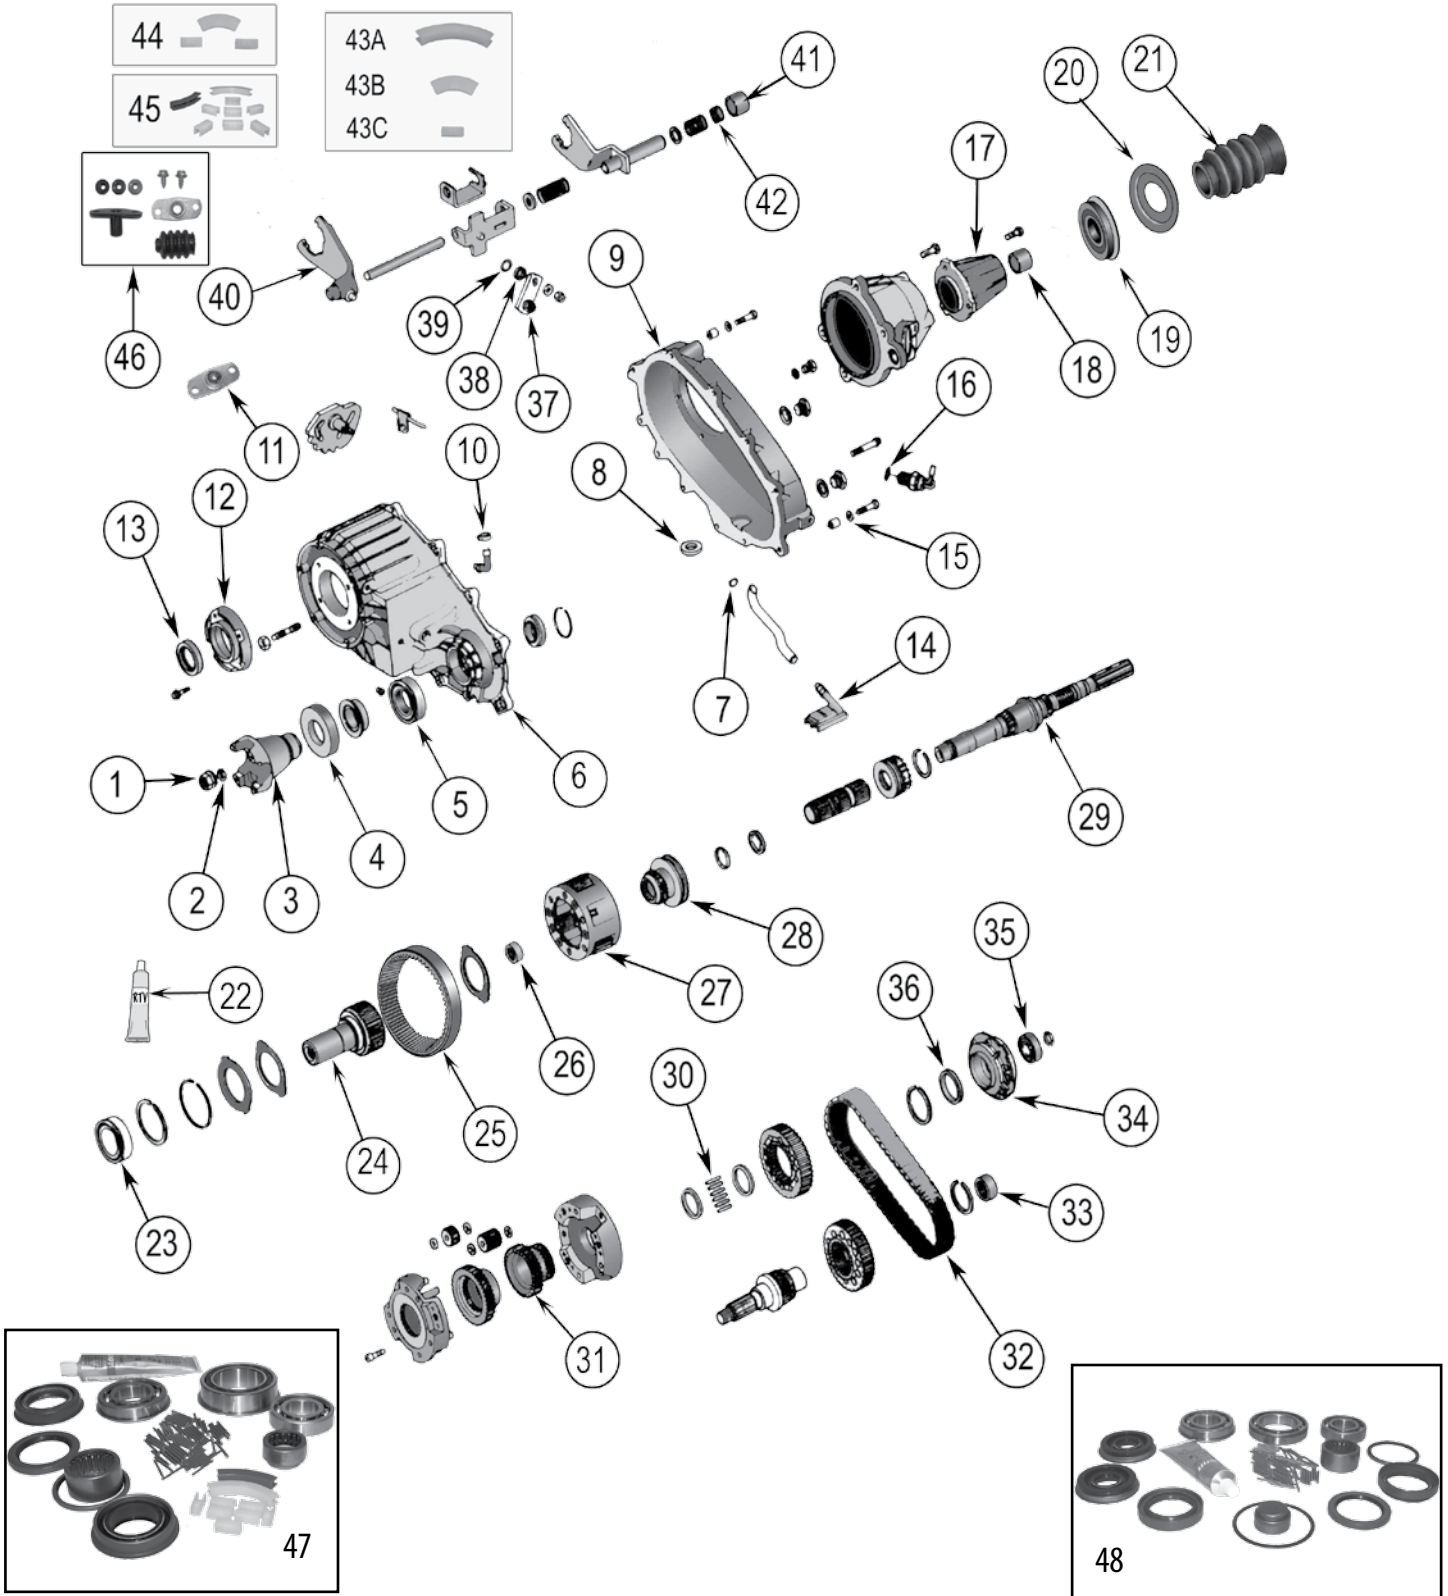

Transfer Case

NP 242 CONTINUED

ITEM #	DESCRIPTION	YEAR/MODEL	COMMENTS	REPLACES PART #
24	Gear, Input	96/01 XJ, ZJ		4798126
25	Gear, Annulus	87/93		83503122 *
26	Bearing, Input Pilot	All		83503507
27	Gear, Planetary	89/95		53006087
		96/07		4796903
28	Sleeve, Range Mode Shift	89/95		53006090
29	Main Shaft, Transfer Case	96/00 XJ, ZJ		4798145
30	Bearing Package	87/01 XJ, ZJ, WJ	Includes 53 Roller Bearings	83503543
31	Gear, Differential Drive	87/04 XJ, ZJ, WJ		83503530
32	Chain, Transfer Case	87/01 XJ, ZJ, 99/04 WJ	w/ 4.0L	83504575
		00/03 WJ w/ 4.7L		5003453AA
		02/07 KJ		5012322AB
33	Bearing, Front Output Shaft	87/04 XJ, ZJ, WJ, KJ	Rear	4269189
34	Pump, Transfer Case Oil	87/04 XJ, ZJ, WJ		4338936
35	Bearing, Rear Output Shaft	87/04 XJ, ZJ, WJ	Rear	JA001007
36	Seal, Oil Pump Housing	87/04 XJ, ZJ, WJ		J8130982
37	Bushing, Shift Lever	87/01 XJ, ZJ		53004810
38	Retaining Ring, Shift Lever	87/01 XJ, ZJ		4167964
39	O-Ring, Shift Lever	87/01 XJ, ZJ		4167963
40	Fork, Range Shift	All		5003459AA
41	Bushing, Mode Shift Fork	87/96 XJ, ZJ		4338945 *
42	Bushing, Shift Rail	All		83503514
43A	Pad, Range Shift Fork	All	2.375" Long, Center	15044
43B	Pad, Mode Shift Fork	All	1.5" Long, Center	15556
43C	Pad, Shift Fork	All	.764" Long, Mode or Range Sides	13795
44	Pad Kit, Mode Shift Fork	All	2-13795, 1-15556	83500994
45	Pad Kit, Shift Fork	All	7-13795, 1-15044, 1-15556	15866
46	Repair Kit, Shift Linkage	87/01 XJ, ZJ		5014148AA

CROWN KITS

47	Master Overhaul Kit, Early Models	87/93	Includes Bearings, Seals & Gaskets	242E-MASKIT
48	Master Overhaul Kit, Late Models	94/00	Includes Bearings, Seals & Gaskets	242L-MASKIT