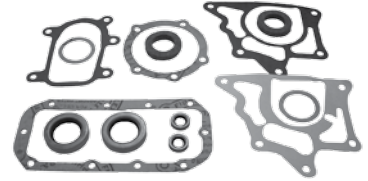

Replaces Part #
J0923300
For 41/71 Dana 18
Transfer Case