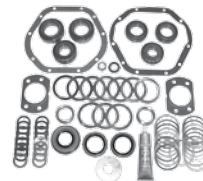

D44TJDB-MASKIT

For 03/06 TJ Wrangler™ w/ Dana 44 Rear Axle, w/ Disc Brakes w/o Rubicon Package Pinion & Carrier Bearings, Shims, Pinion & Axle Shaft Seals, Slingers, Nut, Axle Retainers and Rings