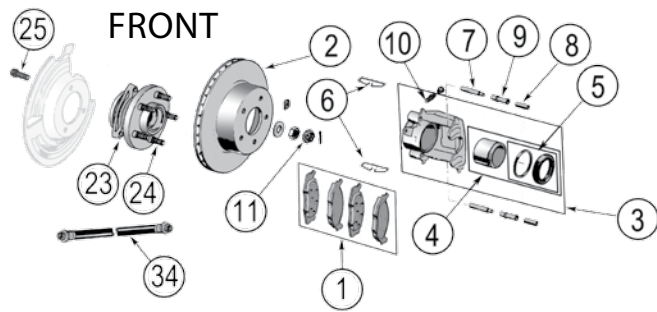

Brake

TJ 1997 - 2006

ITEM # DESCRIPTION

YEARS

COMMENTS

REPLACES PART

FRONT DISC BRAKES

1	Pad Set	97/06	Semi-Metallic	5252531
2	Rotor	97/99	2 Piece Composite Type	52005000
		99/06	1 Piece Cast Type	5016434AA
3	Caliper Assy.	97/06	Right, Less Pads	5252984
		97/06	Left, Less Pads	5252985
4	Piston Kit, Caliper	97/06	Includes 1 Piston, 1 Seal & 1 Boot	5252614
5	Seal Kit, Caliper	97/06	Includes 1 Seal & 1 Boot	J8133852
6	Spring, Caliper Support	97/06	"Anti-Rattle"	J3239865
7	Pin, Caliper	97/06		5253000
8	Bushing, (Boot), Caliper	97/06	Outer	4383471
9	Sleeve, Caliper	97/06		4423573
10	Screw, Bleeder	97/06		J8129722
11	Retainer, Hub Nut	97/06		J4200097

REAR - DRUM BRAKES

12	Shoe & Lining Set	97/ 3-9-00	9" x 2-1/2"	4423606
		3-10-00 /06	9" x 2-1/2"	5019536AA
13	Drum	97/06	9" x 2-1/2"	52005350
14	Small Parts Kit- Master	97/06	Includes Springs, Cables & Guides	4636779

REAR - DISC BRAKES

15	Pad Set	03/06	Semi-Metallic	5093511TI
15A	Shoe & Lining Set	03/06	Parking Brake	5093390AA
16	Hardware Kit, Parking Brake	03/06	Includes Springs, Pins, Clips, Slippers & Adjusters	5093390HK
17	Rotor	03/06		52128411AB
18	Caliper Assembly	03/06	Right, Less Pads	5093542AA
		03/06	Left, Less Pads	5191825AA

For Additional Brake Kits, See Chapter 20.

Copyright © 2012 Crown Automotive Sales Co., Inc. All rights reserved.