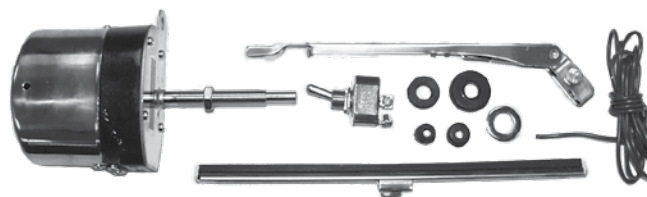

Replaces Part #

12V

12 VOLT STAINLESS STEEL WIPER MOTOR KIT

For MB, CJ-2A, 3A, 3B, 5, 6

Replacing Vacuum Type. Includes: Stainless Steel Motor, Arm and Blade w/ Wiring for Toggle Switch

Replaces Part #

12V-ST