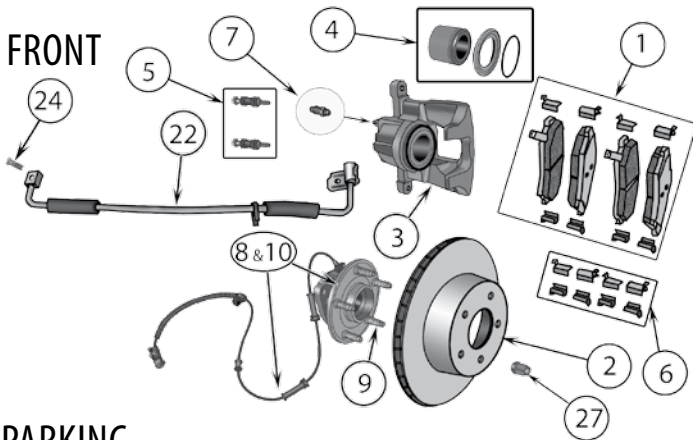

Brake

JK 2007 - 2011

ITEM #	DESCRIPTION	YEAR	POSITION/COMMENTS	REPLACES PART #
FRONT DISC BRAKES				
1	Pad Kit, Front Disc Brake	07/11		68003701AA
2	Rotor, Brake	07/12	11.89" Diameter	52060137AB
		08/11	Export, 13" Diameter	68040177AA
3	Caliper, Disc Brake	07/11	Right, Less Pads, w/ 11.89" Rotor	68003697AA
		07/11	Left, Less Pads, w/ 11.89" Rotor	68003707AA
		08/11	Right, Less Pads, Export, w/ 13" Rotor	68044863AA *
		08/11	Left, Less Pads, Export, w/ 13" Rotor	68044862AA *
4	Piston Kit, Caliper	07/11	Includes 1 Piston, 1 Seal and 1 Boot	68003698AA
5	Pin Kit, Caliper	07/11	w/ 11.89" Rotor	68003706AA
		08/11	Export, w/ 13" Rotor	68049018AA
6	Spring Kit, Pad Set	07/11		68003705AA
7	Bleeder Screw, Brake	07/11		5093343AA
8	Hub & Bearing	07/11	Includes Sensor	52060398AC
9	Stud, Wheel	07/11		68003282AA *
10	Sensor Package, Wheel Speed	07/11	Included In Hub	68003281AA *

* This Part # not yet carried by Crown Automotive

For Additional Brake Kits, See Chapter 20.
Copyright © 2012 Crown Automotive Sales Co., Inc. All rights reserved.