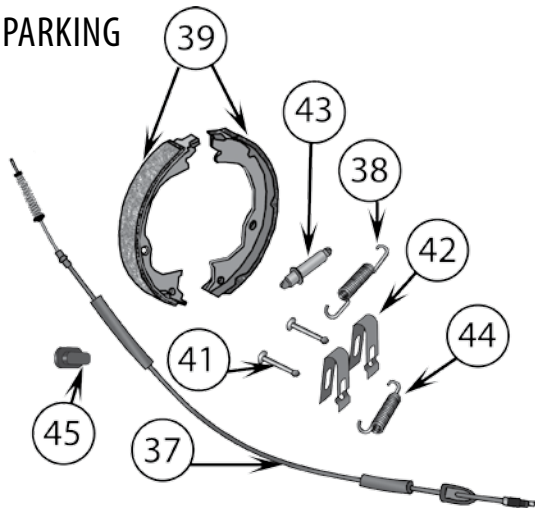

Brake

WK 2005 - 2010 • XK 2006 - 2010 (CONTINUED)

FRONT

HYDRAULICS

PARKING

REAR

ITEM# DESCRIPTION

YEARS/MODELS COMMENTS

REPLACES PART #

HUBS, ETC.

27	Hub And Bearing, Brake, Front Hub And Bearing, Brake, Rear	05/10 WK, XK 05/10 WK, XK	Includes Sensor	52089434AB 52111884AB
28	Sensor, Anti-Lock Brakes, Front	05/10 WK, XK	Left or Right	56044144AD
29	Stud, Wheel	05/10 WK, XK	Front or Rear	6036424AA

HYDRAULICS

30	Booster, Power Brake	(Includes Check Valve) (Excludes Check Valve)	2005 WK 2005 WK 06/10 WK, XK	w/ Electronic Stability Program w/o Electronic Stability Program	5143288AA * 5143280AA * 5175731AA *
31	Valve, Brake Booster Check		05/10 WK, XK	Includes Grommet	5143282AA *

* This Part # not yet carried by Crown Automotive

For Additional Brake Kits, See Chapter 20.
Copyright © 2012 Crown Automotive Sales Co., Inc. All rights reserved.