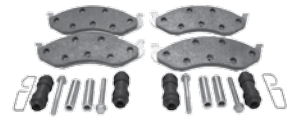

Replaces Part #
4778058MK

Front
90/95 YJ Wrangler™, 97/06 TJ Wrangler™
90/01 XJ Cherokee™, MJ Comanche™ w/ 4WD
92½/01 XJ Cherokee™ w/ 2WD
Includes: Pad Set, Caliper Bushings, Sleeves, Clips, and Pins