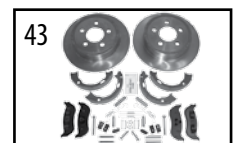

Brake

TJ 1997 - 2006

ITEM # DESCRIPTION

YEARS

COMMENTS

REPLACES PART

FRONT DISC BRAKES

1	Pad Set	97/06	Semi-Metallic	5252531
2	Rotor	97/99	2 Piece Composite Type	52005000
		99/06	1 Piece Cast Type	5016434AA
3	Caliper Assy.	97/06	Right, Less Pads	5252984
		97/06	Left, Less Pads	5252985
4	Piston Kit, Caliper	97/06	Includes 1 Piston, 1 Seal & 1 Boot	5252614
5	Seal Kit, Caliper	97/06	Includes 1 Seal & 1 Boot	J8133852
6	Spring, Caliper Support	97/06	"Anti-Rattle"	J3239865
7	Pin, Caliper	97/06		5253000
8	Bushing, (Boot), Caliper	97/06	Outer	4383471
9	Sleeve, Caliper	97/06		4423573
10	Screw, Bleeder	97/06		J8129722
11	Retainer, Hub Nut	97/06		J4200097

REAR - DRUM BRAKES

12	Shoe & Lining Set	97/ 3-9-00	9" x 2-1/2"	4423606
		3-10-00 /06	9" x 2-1/2"	5019536AA
13	Drum	97/06	9" x 2-1/2"	52005350
14	Small Parts Kit- Master	97/06	Includes Springs, Cables & Guides	4636779

REAR - DISC BRAKES

15	Pad Set	03/06	Semi-Metallic	5093511TI
15A	Shoe & Lining Set	03/06	Parking Brake	5093390AA
16	Hardware Kit, Parking Brake	03/06	Includes Springs, Pins, Clips, Slippers & Adjusters	5093390HK
17	Rotor	03/06		52128411AB
18	Caliper Assembly	03/06	Right, Less Pads	5093542AA
		03/06	Left, Less Pads	5191825AA

For Additional Brake Kits, See Chapter 20.

Copyright © 2012 Crown Automotive Sales Co., Inc. All rights reserved.