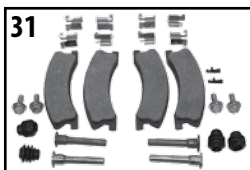

CROWN KITS

31	Front Brake Pad Master Kit	99/04	(Akebono Type) Incl. Pads, Springs & Pin Kit	5093183MK
		99/02	(Teves Type) Inc. Pads, Springs & Pin Kit	5011969MK
32	Rear Brake Pad Master Kit	99/04	Incl. Pads, Springs & Pin Kit	5011970MK
33	Rear Brake Service Kit	99/04	Incl. Rotors, Pads, Shoes & Hardware	52098666K
34	Disc Brake Service Kit, Front	99/02	w/ Teves Calipers, Incl. Rotors, Pads, Springs, Pin Kit	52098672K-E
35	Disc Brake Service Kit, Front	99/04	w/ Akebono Calipers, Inc. Rotors, Pads, Springs, Pin Kit	52098672K-L