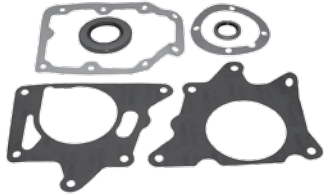

TRANSMISSION GASKET & SEAL KITS

T150-GS

For 76/79 CJ-5, 7
w/ T150 3-Speed
Transmission