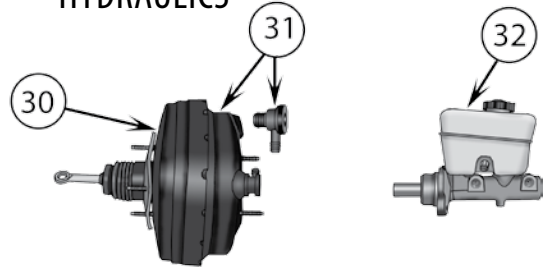

* This Part # not yet carried by Crown Automotive

Continued on next page

Brake

WK 2005 - 2010 • XK 2006 - 2010 (CONTINUED)

FRONT

HYDRAULICS

PARKING

REAR