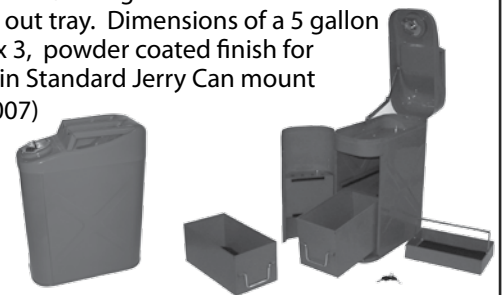

TRAIL CAN UTILITY TOOL BOX

NEW!

All metal lockable tool/storage can with 2 removable drawers and 1 lift out tray. Dimensions of a 5 gallon Jerry Can 18 x 13 x 3, powder coated finish for durability. Will fit in Standard Jerry Can mount (Crown part # D8007)

Replaces Part # **UTC1**