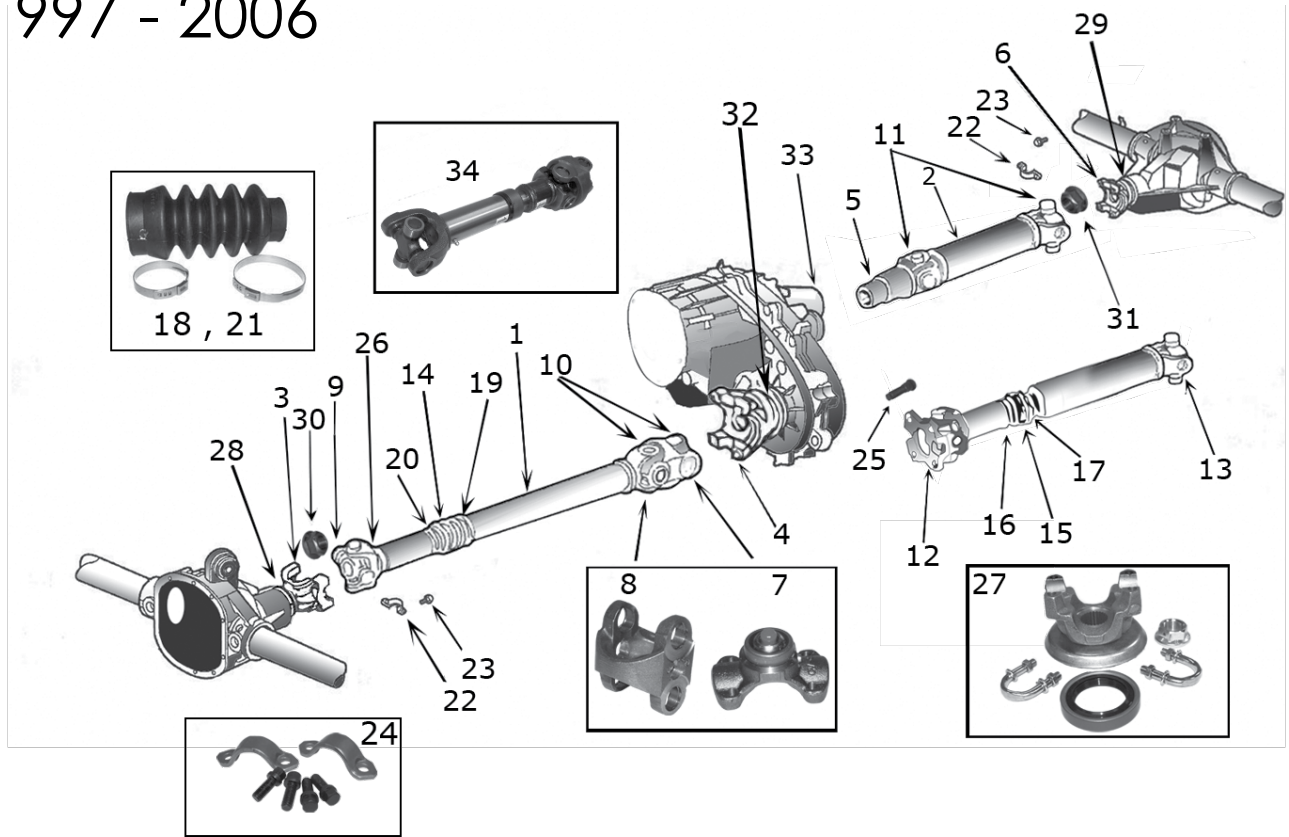

Propeller Shafts

TJ 1997 - 2006

ITEM #	YEARS	ENGINE	TRANSMISSION	COLLAPSED LENGTH	REPLACES PART #
1	PROPELLER SHAFT, FRONT				
	97/02	2.5	All	37.95	52098378
	97/02	4.0	Manual	39.49	52098377
	97/02	4.0	Automatic		52098378

ITEM #	YEARS	NOTES	REPLACES PART #
3	YOKE, PINION, FRONT AXLE		
	97/06	Bolt & Strap Type, w/ Dana Model 30, No Slinger	83503388
4	YOKE, TRANSFER CASE, FRONT		
	97/06	w/ NP231	4798120
5	YOKE, REAR PROPELLER SHAFT		
	97/06	Slip, w/ NP231	4882714

* This Part # not yet carried by Crown Automotive

Check out Chapter 19 for **ROUGH TRAIL BY CROWN** HD Upgrades and Other Aftermarket Products. For additional Axle / Differential Kits, see Chapter 20.
Copyright © 2012 Crown Automotive Sales Co., Inc. All rights reserved.