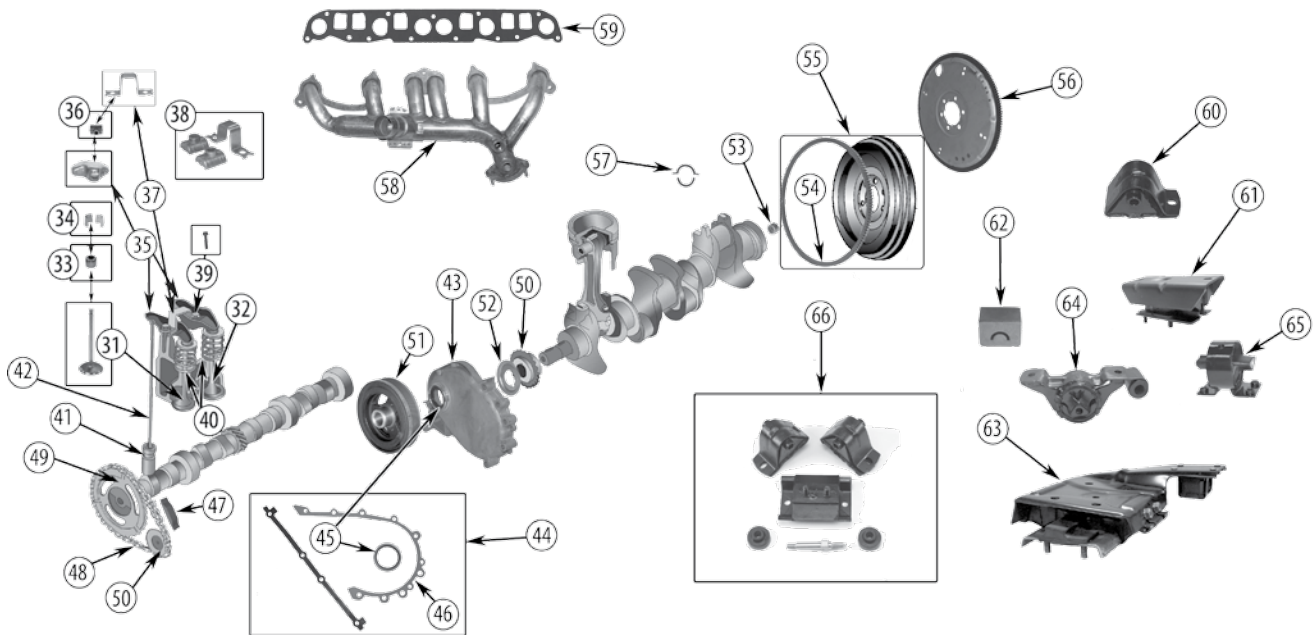

Engine

4.0 LITER (242) AMC ENGINE Continued

ITEM #	YEARS	DESCRIPTION	COMMENTS	REPLACES PART #
31	87/98 1999 1999 00/06	Valve, Intake, Standard	w/ 1 Groove w/ 1 Groove, XJ, TJ w/ 3 Grooves, WJ w/ 3 Grooves	33003515 33003515 53010512AA 53010512AA
32	87/98 1999 1999 00/06	Valve, Exhaust, Standard	w/ 1 Groove w/ 1 Groove, XJ, TJ w/ 3 Grooves, WJ w/ 3 Grooves	33003860 33003860 53010513AA 53010513AA
33	87/06 87/06	Seal, Valve Stem, Standard	Intake Exhaust	53009886 53009887
34	87/98 1999 1999 00/06	Lock, Valve Spring	w/ 1 Groove w/ 1 Groove, XJ, TJ w/ 3 Grooves, WJ w/ 3 Grooves	33003521 33003521 53010515AA 53010515AA
35	87/06	Rocker Arm		J3242393
36	87/06	Pivot, Rocker Arm		J3235090
37	87/06	Bridge, Rocker Arm		J3236513
38	87/06	Pivot Kit	Contains 2 Pivots & 1 Bridge	3236513K
39	87/06	Bolt, Rocker Arm		J8120512
40	91/95 96/06	Spring, Valve		53021056 53010388
41	87/06	Tappet (Lifter)		J3222276
42	87/06	Push Rod		33002986
43	87/92 93/99	Timing Cover		53020233 53020222
44	87/91	Gasket & Seal Kit, Timing		J8129097
45	87/06	Seal, Crankshaft Front	Front Main Seal	J3224704