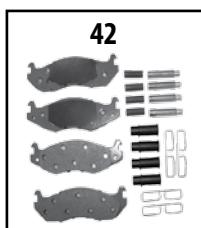

MISCELLANEOUS

37	Pad, Brake Pedal	87/95	w/ Manual Transmission, 2.5" Wide	52002750
		87 / 2-15-93	w/ Automatic Transmission, 6" Wide	52002749
		2-16-93 / 95	w/ Automatic Transmission, 5" Wide	52078540
38	Bushing, Pedal	87/95	Bronze	J0946177
39	Switch, Brake Lamp	87/90	w/ Cruise Control	J3225787
		87/90	w/o Cruise Control	J3215938
		91/95	All	56006247
40	Nut, Wheel	87/95	Stainless Capped	J4006956
		87/95	Black	J4006956BLK

CROWN KITS

41	Stainless Steel Brake Hose Kit	87/95	Left, Right, Front & Rear	7425
42	Pad Set Master Kit	87/89	Front, Incl. Pads, Caliper Bushings, Clips & Bolts	83501167MK
		90/95	Front, Incl. Pads, Caliper Bushings, Sleeves, Clips & Pins	4778058MK
43	Wheel Bearing Kit	87/89	Includes 2 Bearings, 2 Cups & 3 Seals	53000238K
44	Shoe Set Master Kit	87/89	w/ 10" x 1-3/4" Drums, Incl. Shoes & Hardware	8133818MK
		90/95	w/ 9" x 2.5" Drums, Incl. Shoes & Hardware	4723367MK
45	Drum Brake Service Kit	87/95	w/ Dana 44 w/ 10" x 2-1/2" Drums (KDX)	52001915K
		87/89	w/ Dana 35 w/ 10" x 1-3/4" Drums	52001151K
		90/95	w/ 9" x 2-1/2" Drums	52005350K-E
46	Disc Brake Service Kit	87/89	Includes Pads, Rotors, Springs, Bushings & Pins	3251156K
		90/95	Includes Pads, Rotors, Springs, Bushings, Sleeves & Pins	52008440K

* This Part # not carried by Crown Automotive