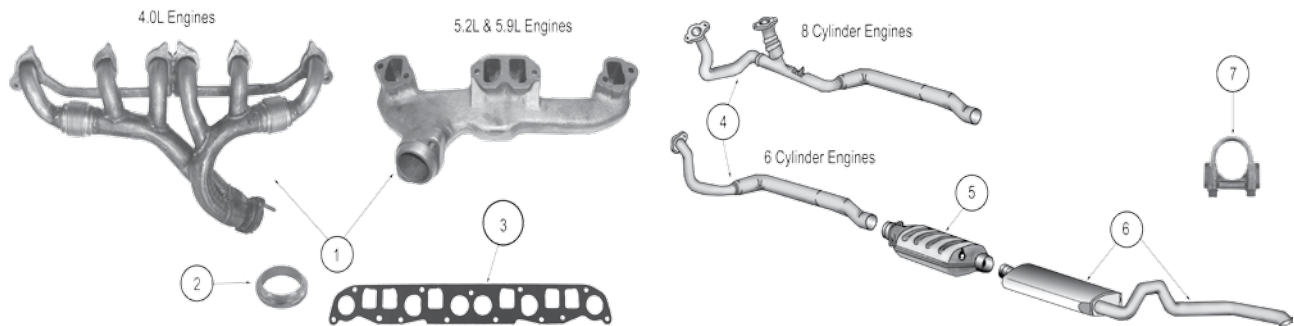

Exhaust

ZJ - 1993-1998

ITEM #	DESCRIPTION	ENGINE	YEARS	COMMENTS	REPLACES PART #
1	Manifold, Exhaust	4.0	93/98	Includes Flex Bellows Right Side Right Side Left Side	4883385
		5.2	93/95		53009378
		5.2, 5.9	96/98		53030869 *
		5.2, 5.9	93/98		53009379
2	Seal, Front Pipe to Manifold	4.0	93/98		52005431
3	Gasket, Exhaust Manifold	4.0	93/98		53010238
4	Pipe, Front	4.0	93/95		52020150 *
		4.0	96/98		52101299AB *
		5.2	93/95		52007051 *
		5.2 & 5.9	96/98		52101301AB *
5	Catalytic Converter	4.0	93/95		52020110
		4.0	1996	w/ California Emissions	52019482AC
		4.0	96/97	w/ Federal Emissions	52019480AD
		4.0	1998		52019480AD
		5.2	1993		52017875
		5.2	94/95		52019600
		5.2	96/97		52019482AC
		5.2 & 5.9	1998	w/ California Emissions	52019480AD
6	Muffler & Tailpipe Assembly	4.0	93/95		52018162
		4.0	96/98		52101196
		5.2	93/95		52018163
		5.2	96/98		52101196
		5.9	1998		52101703 *
7	Clamps	All	93/98	2.00"	J8126663
		All	93/98	2.25"	83300061
		All	93/98	2.5"	4004445

* This Part # not yet carried by Crown Automotive