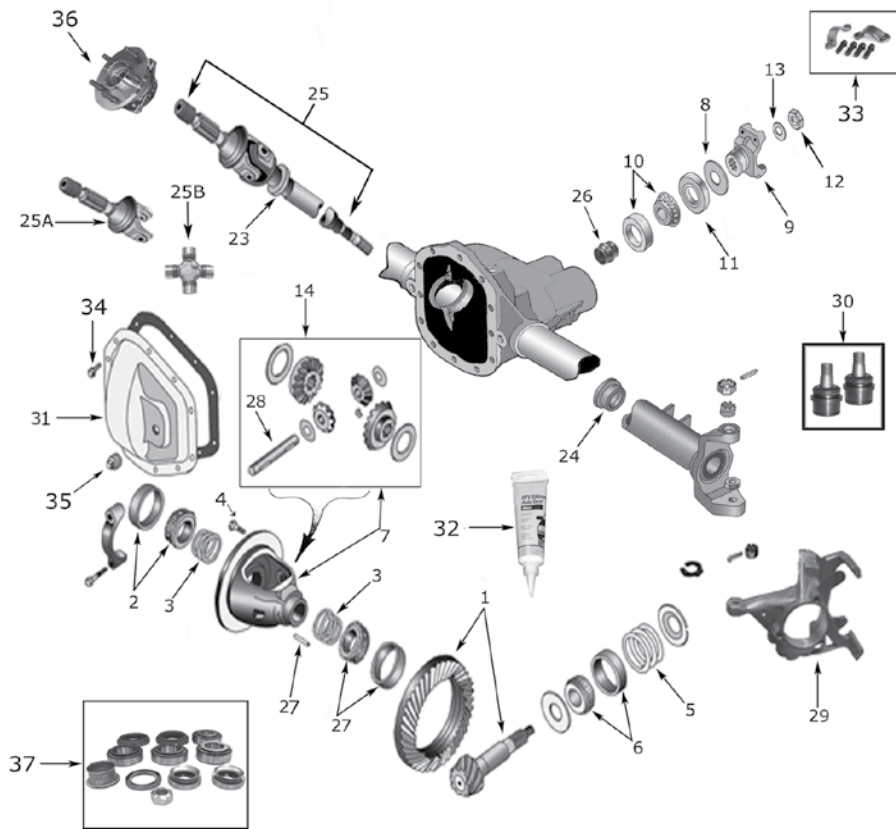

Axle / Differential

MODEL 30 FRONT AXLE

TJ 1997 - 2006

ITEM #	DESCRIPTION	COMMENTS	YEARS	RATIO	REPLACES PART #		
1	Ring & Pinion Set		97/Oct.1,00	3.07	4864853		
			Oct.2,00/06	3.07	5072997AB		
			97/Oct.1,00	3.55	4864906		
			97/Oct.1,00	3.73	4864843		
			Oct.2,00/06	3.73	5073246AA		
			97/Oct.1,00	4.10	4864913		
			Oct.2,00/06	4.10	5073247AA		
			Oct.2,00/06	4.56	5086617AA		
			Ring & Pinion Only		97/06	4.56	D30-456TJ
	Ring & Pinion Only		97/06	4.88	D30-488TJ		
2	Bearing Set, Differential	2 Bearings + 2 Cups	97/06	All	J8126500		
3	Shim Set, Differential		97/06	All	83500191		
4	Bolt Kit, Ring Gear	10-3/8" Bolts	97/06	All	4720891		
5	Shim Set, Pinion		97/06	All	4720862		
6	Bearing Set, Pinion	Inner	97/06	All	J8126499