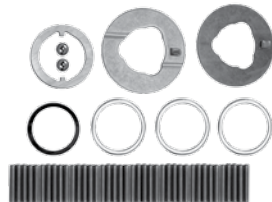

TRANSFER CASE MASTER OVERHAUL KITS

Includes: All Bearings, Oil Seals and Gaskets

* Also Includes Small Parts Kit

Transfer Case	Years	Replaces Part #
Dana 20	72/79	D20-MASKIT *
Dana 18	46/53 (Early) w/ 1-1/8" Shaft	D18E-MASKIT *
Dana 18	54/71 (Late) w/ 1-1/4" Shaft	D18L-MASKIT *
NP-242	87/93	242E-MASKIT
NP-242	94/00	242L-MASKIT
NP-249	93/95	249E-MASKIT
NP-249	96/98	249L-MASKIT

Includes: All Bearings, Oil Seals, Gaskets and Fork Inserts

Transfer Case	Years	Replaces Part #
NP231	87/06	231-MASKIT
Dana 300	80/86	D300-MASKIT

SMALL PARTS KITS

Replaces Part # **J0935758**
For Dana 18 w/ 1-1/4" shaft, Dana 20
and Dana 300 Transfer Case

Replaces Part # **922717**
For Dana 18 w/ 1-1/8" Shaft

GASKET & SEAL KITS DANA TRANSFER CASES

Replaces Part #
D300-GS
For 80/86 Dana 300
Transfer Case
Includes: Shims

Replaces Part #
J0923300
For 41/71 Dana 18
Transfer Case

Replaces Part #
J8130995
For 62/79 Dana 20
Transfer Case

INTERMEDIATE SHAFT KITS

Replaces Part #
942115K
For Dana 20, 18 & 300 Transfer Case 1-1/4" Shaft
Includes: Shaft, Bearings, Seal, Spacers and Washers

Replaces Part #
642188K
For Dana 18 Transfer Case 1-1/8" Shaft
Includes: Shaft, Bearings, Seal and Washers

Replaces Part #
A998X
For Dana 18 Transfer Case 3/4" Shaft Kit
Includes: Shaft, Bearings and Washers

U-BOLT YOKE KIT

**For Dana 300 Transfer Case
Front or Rear Output**
Includes: Yoke, U-Bolts w/ Washers & Nuts, Oil
Seal, Washer and Nut

Replaces Part # **D300-YOKE-UBK**