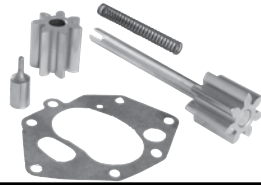

OIL FILTER ADAPTER SEAL KITS

Fits 87/92 XJ, MJ w/ 4.0L Engine, and ZJ up to 7/16/92 w/ 4.0L Engine

Replaces Part #

33002970K

Fits 7-17-92/98 ZJ, ZG w/ 4.0L and 93/01 XJ, MJ w/ 4.0L Engines

Replaces Part #

4720363