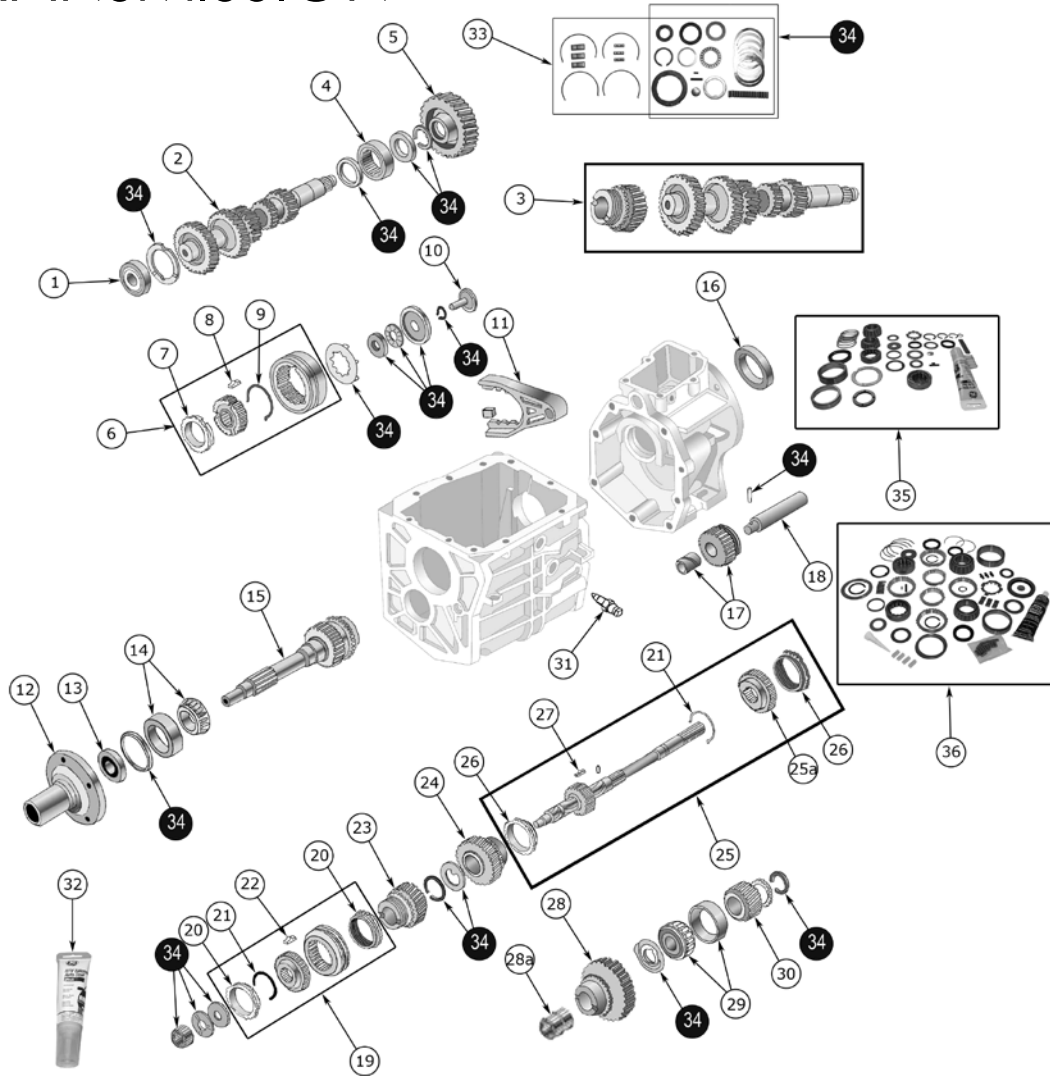

Manual Transmission

T5 TRANSMISSION

ITEM #	DESCRIPTION	COMMENTS	REPLACES PART #
1	Bearing, Cluster, Front		J8134071
2	Cluster Gear	37-32-23-15-14-26 Teeth 37-34-23-15-14-26 Teeth	83500967 J8134069
3	Cluster Gear Kit	Includes 27T 3rd Gear & Cluster Gear	83500967K **
4	Bearing, Cluster, Rear		J8134036
5	Gear, 5th	53 Teeth 51 Teeth	J8134083 * J8134084 *
6	Synchronizer Assembly, 5th Gear		J8134086
7	Blocking Ring Set, 5th Gear	Includes 2 Rings	J8127415
8	Plate, Synchronizer, 5th Gear	3 Required	J8127418
9	Spring, Synchronizer, 5th Gear	2 Required	J8127419
10	Funnel		J8134090 *
11	Fork, 5th Gear Shift		J8134085 *
12	Retainer, Front Bearing		J8134013
13	Seal, Input		J8132779

** Can Be Used To Replace Early 34 Tooth Cluster Gear

* This Part # not carried by Crown Automotive