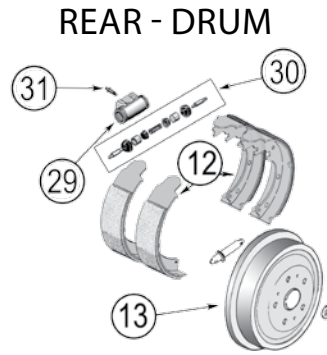

Brake

TJ 1997 - 2006

ITEM # DESCRIPTION

YEARS

COMMENTS

REPLACES PART

FRONT DISC BRAKES

1	Pad Set	97/06	Semi-Metallic	5252531
2	Rotor	97/99	2 Piece Composite Type	52005000
		99/06	1 Piece Cast Type	5016434AA
3	Caliper Assy.	97/06	Right, Less Pads	5252984
		97/06	Left, Less Pads	5252985
4	Piston Kit, Caliper	97/06	Includes 1 Piston, 1 Seal & 1 Boot	5252614
5	Seal Kit, Caliper	97/06	Includes 1 Seal & 1 Boot	J8133852
6	Spring, Caliper Support	97/06	"Anti-Rattle"	J3239865
7	Pin, Caliper	97/06		5253000
8	Bushing, (Boot), Caliper	97/06	Outer	4383471
9	Sleeve, Caliper	97/06		4423573
10	Screw, Bleeder	97/06		J8129722
11	Retainer, Hub Nut	97/06		J4200097

REAR - DRUM BRAKES

12	Shoe & Lining Set	97/ 3-9-00	9" x 2-1/2"	4423606
		3-10-00 /06	9" x 2-1/2"	5019536AA
13	Drum	97/06	9" x 2-1/2"	52005350
14	Small Parts Kit- Master	97/06	Includes Springs, Cables & Guides	4636779

REAR - DISC BRAKES

15	Pad Set	03/06	Semi-Metallic	5093511TI
15A	Shoe & Lining Set	03/06	Parking Brake	5093390AA
16	Hardware Kit, Parking Brake	03/06	Includes Springs, Pins, Clips, Slippers & Adjusters	5093390HK
17	Rotor	03/06		52128411AB
18	Caliper Assembly	03/06	Right, Less Pads	5093542AA
		03/06	Left, Less Pads	5191825AA

For Additional Brake Kits, See Chapter 20.

Copyright © 2012 Crown Automotive Sales Co., Inc. All rights reserved.