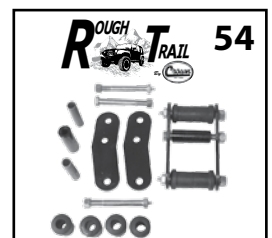

CROWN KITS AND *ROUGH TRAIL* BY CROWN UPGRADES

2	Bearing Kit, Steering Column		87/95	Incl. 2 Bearings, 1 Clip, 1 Retainer	4487696K
13	Drag Link Assembly	Pitman Arm to Tie Rod	87/90	Incl. 2 Ends, Adj. Sleeve & Hardware	52002700K
			91/95	Incl. 2 Ends, Adj. Sleeve & Hardware	52006608K
19	Tie Rod Assembly	Knuckle to Knuckle	87/90	Incl. 2 Ends, Adj. Sleeve & Hardware	52002541K
			91/95	Incl. 2 Ends, Adj. Sleeve & Hardware	52005739K
51	Shackle Kit, Leaf Spring	Front or Rear	87/95	4 Required Per Vehicle	52040415K
52	Spring Mount Kit	Front	87/95	Incl. Brackets, Plates U-Bolts & Shackle Kits	52040407K
53	Spring Mount Kit	Rear, w/ Dana 35	87/95	Incl. Brackets, Plates U-Bolts & Shackle Kits	52006421K
54	Shackle Kit, Heavy Duty	Front or Rear	87/95	3/4" Lift, Greasable, Includes 2 Shackles	52040415KHD
		Front and Rear	87/95	3/4" Lift, Greasable, Includes 4 Shackles	52040415KHD2