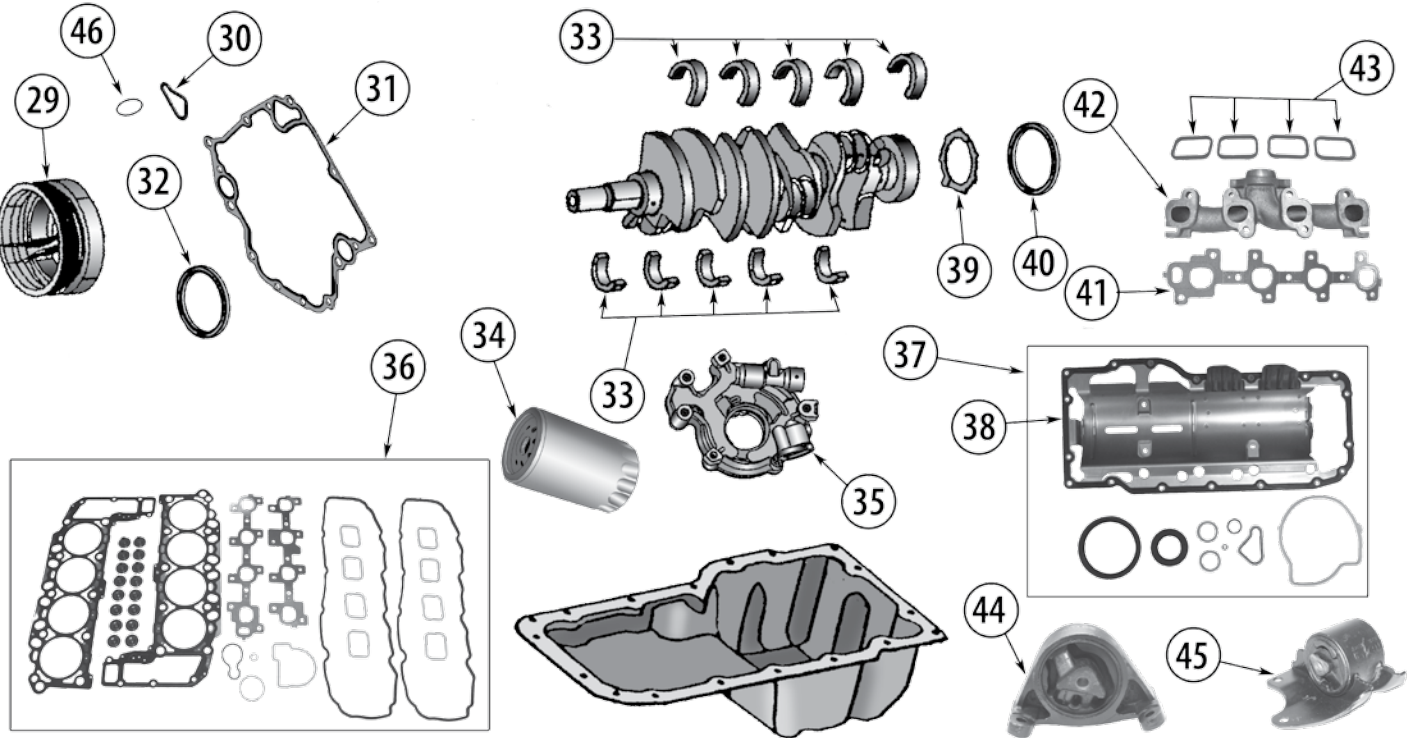

Engine

4.7 LITER DAIMLER CHRYSLER ENGINE (CONTINUED)

ITEM #	DESCRIPTION	YEARS	COMMENTS	REPLACES PART #
29	Damper, Crankshaft	99/07 08/09		53020689AB 53022162AA *
30	Gasket, Timing Case Cover	03/09	Newer Style ¹	53021226AA
31	Gasket, Timing Case Cover	99/03	Old Style ¹	53020862
32	Seal, Crankshaft, Front	99/00 01/09		53020790 53021313AA
33	Bearing Set, Crankshaft Main	99/09 99/09	Complete Set, Standard Complete Set, .010", Undersize	5013586K 5013586K010
34	Filter, Engine Oil	99/07 08/09		5281090 4884899AB
35	Pump, Engine Oil	99/09		53020827AB

¹ Old style timing cover has a chamfered mating surface. New style timing cover has a smooth mating surface.

* This Part # not yet carried by Crown Automotive

For Additional Engine Kits See Chapter 20. Tune-Up Kits Can Be Found In Chapter 7.
Copyright © 2012 Crown Automotive Sales Co., Inc. All rights reserved.