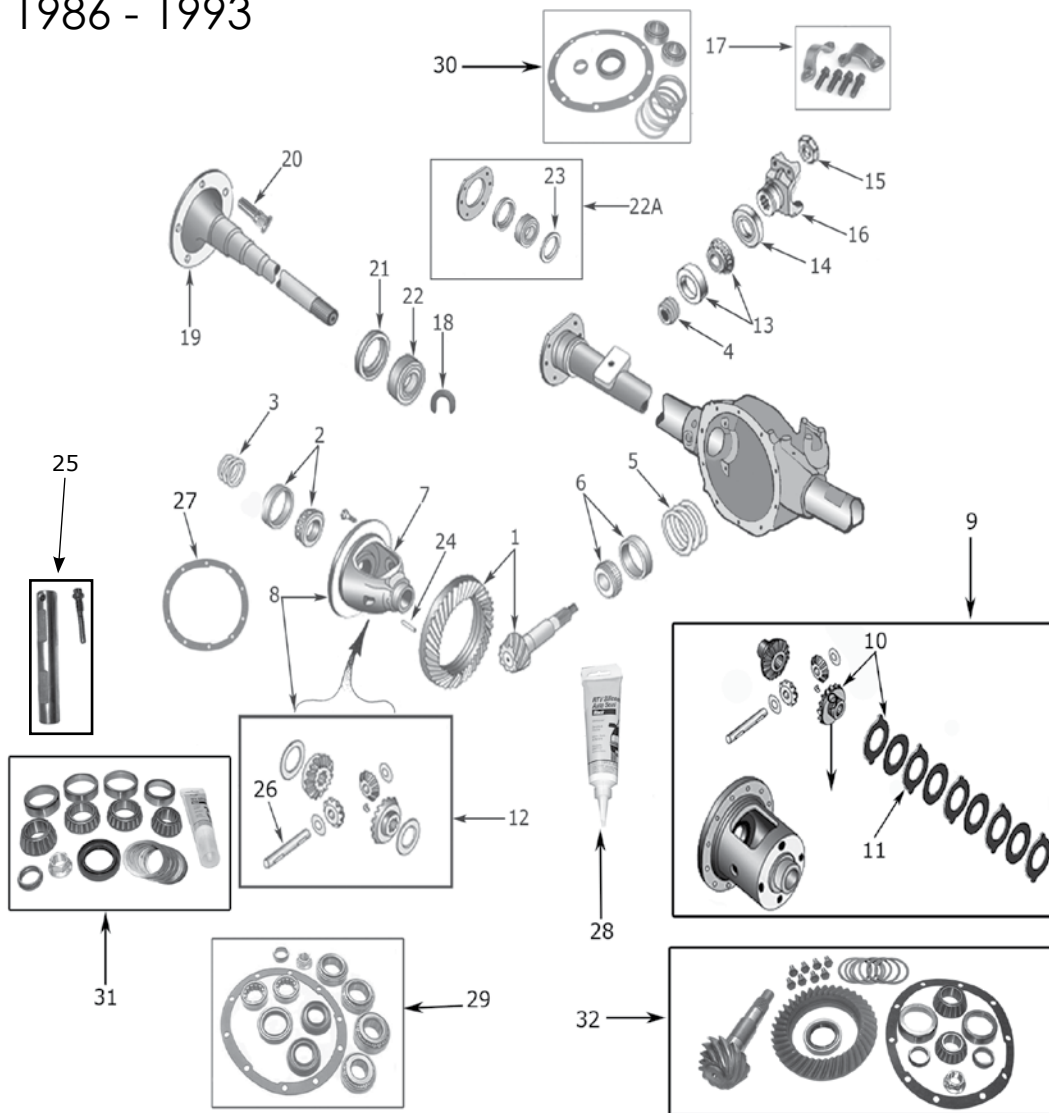

Axle / Differential

MODEL 35 REAR AXLE

XJ 1984 - 2001 (CONTINUED)

MJ 1986 - 1993

ITEM #	DESCRIPTION	COMMENTS	YEARS	RATIO	REPLACES PART #
12	Gear Set, Differential	Standard	84/93	All	83503002
		w/ Carrier Casting #s- 41994 or 42148	1994	All	83503002
		Gear Set, Differential - Standard	95/01	All	4740670
		w/ Carrier Casting #s- 44591 or 44650	1994	All	4740670
13	Bearing Set, Pinion	Outer	84/01	All	05252508
14	Seal, Pinion		84/01	All	83504946
15	Nut, Pinion		84/01	All	J3182601