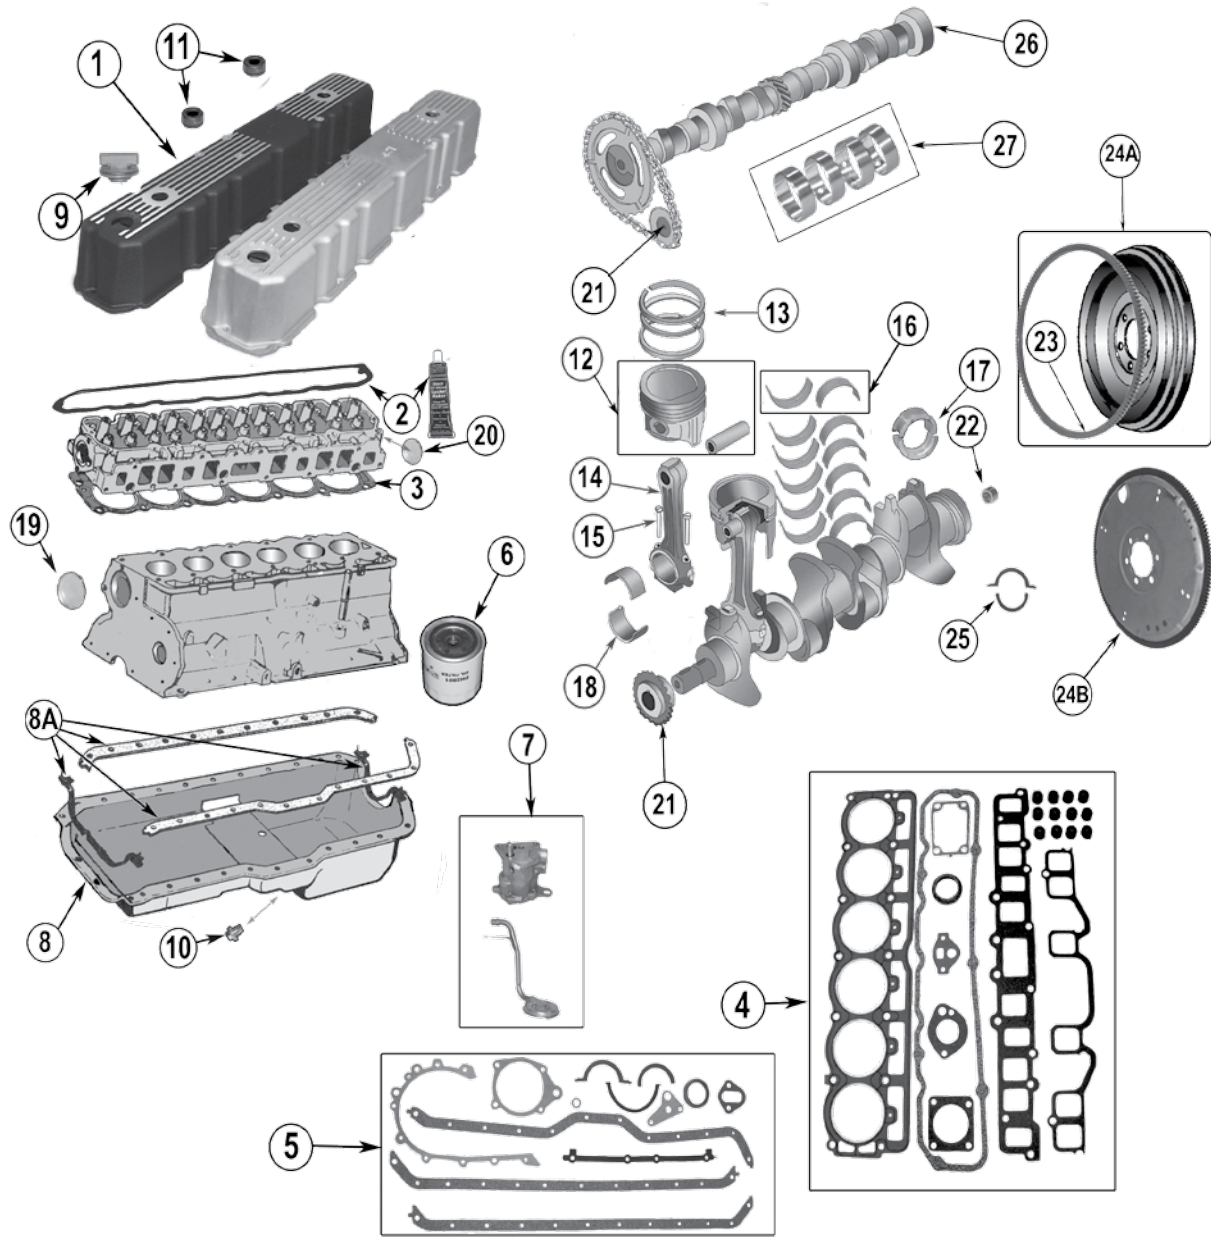

Engine

4.2 LITER (258) AMC ENGINE

ITEM #	YEARS	DESCRIPTION	COMMENTS	REPLACES PART #
1	81/86	Valve Covers	Plastic, Cover Only	83501398
	81/86		Plastic, Kit (Includes Gasket & Hardware)	8983501398K
	81/86		Aluminum, Plain (Includes Gasket & Hardware)	83501398-AL
	81/86		Aluminum, Black (Includes Gasket & Hardware)	83501398-ALB
2	81/86	Gasket, Valve Cover	Layered Foam Rubber	J8053050
	87/90		Use RTV Silicone	J8993317
3	72/90	Gasket, Cylinder Head		J3237756