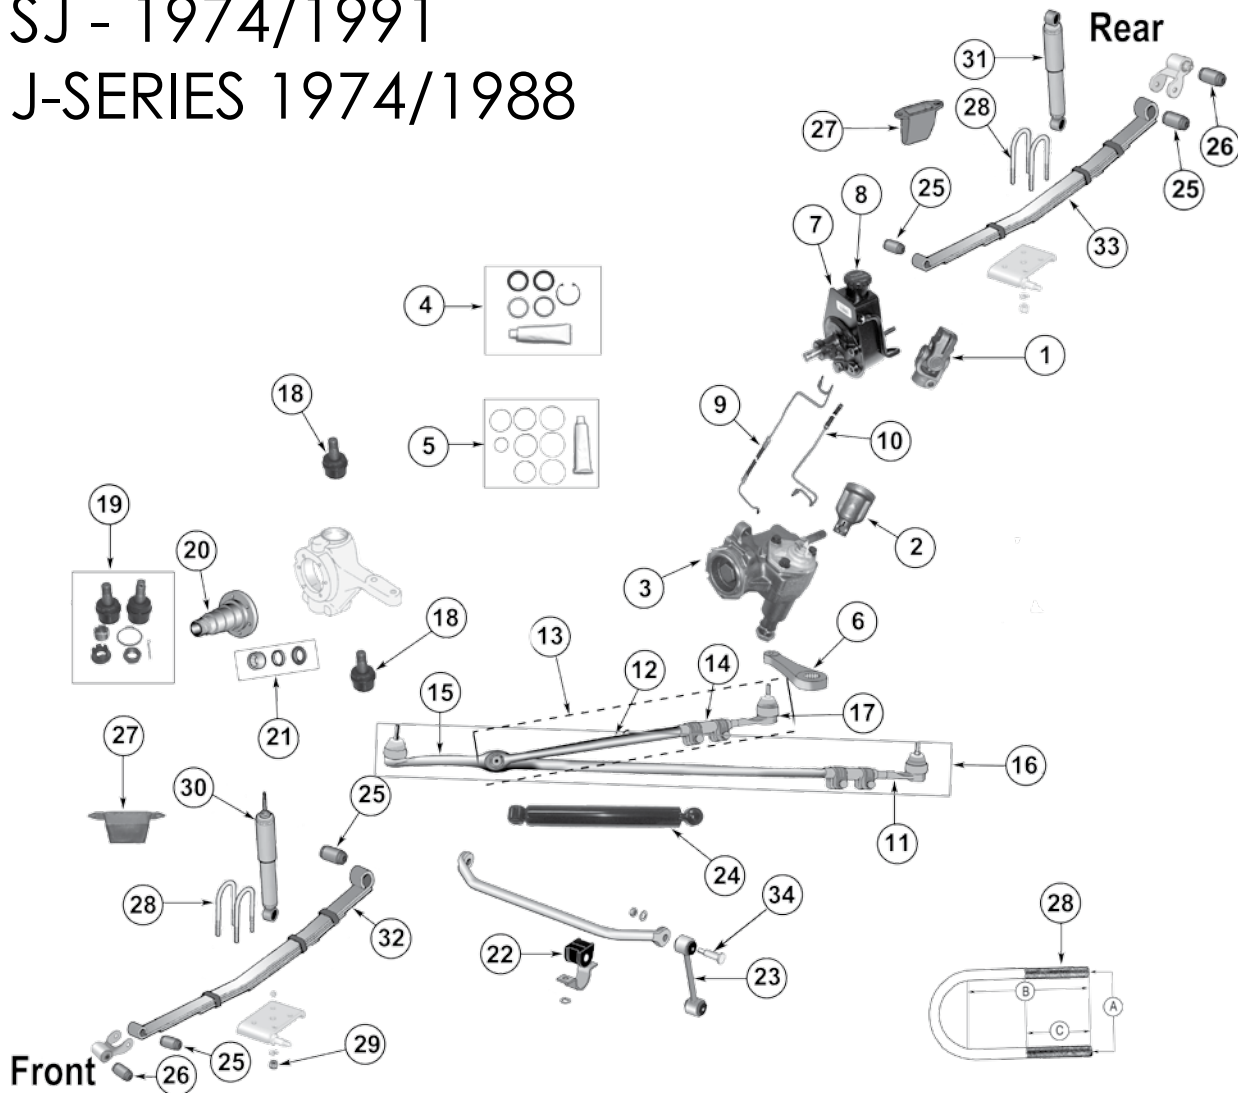

Steering & Suspension

SJ - 1974/1991
J-SERIES 1974/1988

ITEM #	DESCRIPTION	POSITION	YEARS	MODEL(S)	COMMENTS	REPLACES PART #
1	Coupling, Steering Column	Upper Shaft	74/86	All		J5355028 *
2	Coupling, Steering Shaft	Lower Shaft to Gear	73/86	All	w/ Manual Steering	J8121299
			74/86	All	w/ Power Steering	J0998710
3	Gear Assembly, Steering		80/91	All	w/ Power Steering, Reman.	52002085R
			73/86	All	w/ Manual Steering	J0994509
4	Seal Kit, Gear Assembly	Sector Shaft (Pitman)	73/91	All	w/ Power Steering	J8134568
5	Seal Kit, Gear Assembly	Valve Assembly	73/91	All	w/ Power Steering	J3204833
6	Pitman Arm		74/91	All	w/ Power Steering	J5352278
7	Pump, Power Steering		75/91	All	w/ Attached Reservoir	52037568
8	Cap, Steering Reservoir		75/91	All		8128467
9	Hose, Pressure		80/88	All	w/ 4.2 (258) Engine	52003769
			80/91	All	w/ 5.9 (360) Engine	52003079
10	Hose, Return		80/91	All		J5370025
11	Tie Rod End	Tie Rod, Left Side	74/91	All	3.75" Long	J8124817
12	Tie Rod End	Drag Link, to Tie Rod	74/91	All	21.88" Long	J8123315
			74/89	All	23.88" Long	J8123316

* This Part # not yet carried by Crown Automotive

Check Out Chapter 19 for **ROUGH TRAIL BY CROWN** HD Upgrades and Other Aftermarket Products. For Additional Steering & Suspension Kits, See Chapter 20.
Copyright © 2012 Crown Automotive Sales Co., Inc. All rights reserved.