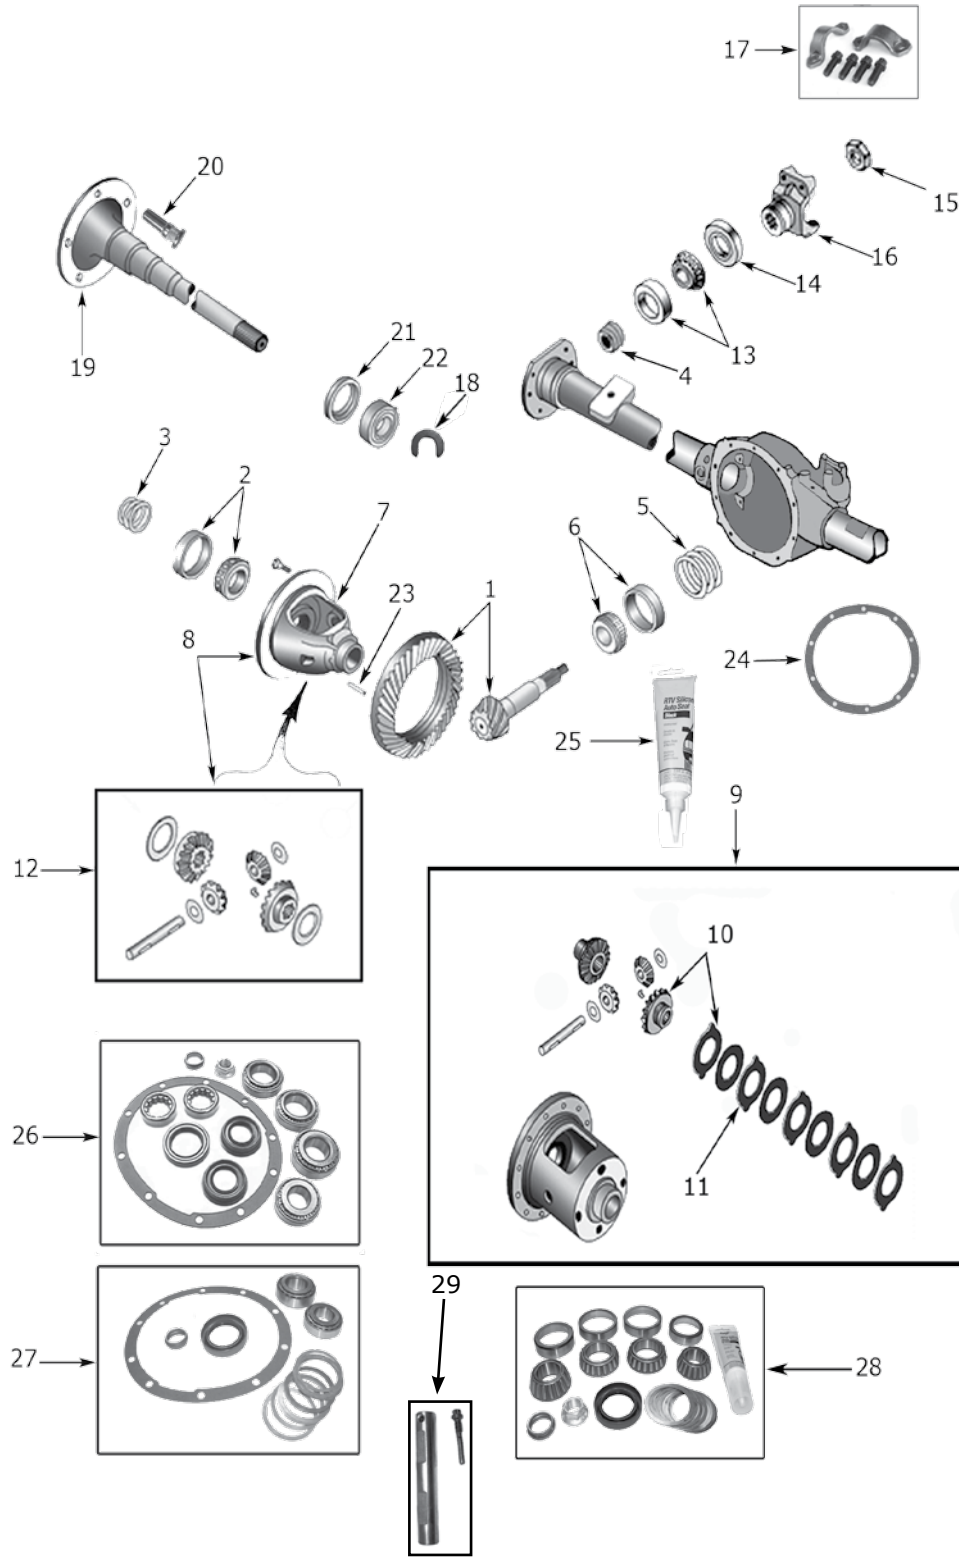

MODEL 44 REAR AXLE

Axle / Differential

XJ 1987 - 1990 • MJ 1986 - 1993

ITEM #	DESCRIPTION	COMMENTS	YEARS	RATIO	REPLACES PART #
1	Ring & Pinion Set	(43/14) (31492/30060)	87/93	3.07	83504197
		(46/13) (32171/18437)	87/93	3.54	4137749
		(45/11) (32073/18520)	86/93	4.09	J8129225
2	Side Bearing Set	(2 Bearings & 2 Cups)	86/93	All	J8124071
3	Shim Set, Carrier		86/93	All	J8129222
4	Slinger, Pinion		86/93	All	J0636566
5	Shim Set, Pinion		86/93	All	J8129221
6	Bearing Kit, Pinion	Inner (Cup & Cone)	86/93	All	J8124051
7	Bearing Kit, Pinion	Outer (Cup & Cone)	86/93	All	J8124052
8	Case Assembly	Standard (Includes Gear Set)	86/93	3.07, 3.54	83503073
		Standard (Includes Gear Set)	86/93	4.09	83503067
9	Case Assembly, Locking	Includes Gears & Plates	86/93	3.07, 3.54	83505431
10	Gear Set, Differential	Standard Differential	86/93	All	83503068
11	Gear Set, Differential	w/ Trac-Lok, Shaft Held w/ Roll Pin	86/89	All	83505432
		w/ Trac-Lok, Shaft Held w/ 2 Rings	90/93	All	J8129220
12	Disc Kit, Differential	w/ Trac-Lok Differential	86/93	All	J0994345
13	Yoke, Pinion	w/ Trac-Lok Differential	86/90	All	J8131656
		w/ Standard Differential	86/93	All	J8131656
		w/ Trac-Lok Differential	91/93	All	83503388
14	Seal, Pinion	w/ Trac-Lok Differential	86/90	All	J0998092
		w/ Standard Differential	86/93	All	J0998092
		w/ Trac-Lok Differential	91/93	All	83503390
15	Nut, Pinion		86/93	All	J0801367
16	Axle Assembly	Right 29.75" Long	86/93	All	83504960
		Left 29.25" Long	86/93	All	83504961
17	Bearing, Wheel		86/93	All	83503064
18	Ring, Axle Bearing	Retaining	86/93	All	83503077
19	Bearing & Ring Set	Includes #'s 17 & 18	86/93	All	994262K
20	Seal, Wheel Bearing		86/93	All	83503063
21	Retainer		86/93	All	83504190
22	Shaft, Differential		86/93	All	83503069
23	Pin, Differential Shaft	Roll Type	86/93	All	J0636360
24	Bolt Kit, Ring Gear to Carrier	10 Included	86/93	All	4720891
25	Gasket, Differential Cover		86/93	All	J8122409
26	RTV Silicone Sealant		86/93	All	J8993317
27	Bolt, Differential Cover		86/93	All	J0273573
28	Stud, Wheel		86/87	All	83503066
			88/93	All	83503053

CROWN MASTER KIT

29	Master Bearing, Seal, & Hardware Kit		86/93	All	D44Y-MASKIT

Axle / Differential

MODEL 35 REAR AXLE

ZJ, ZG 1993 - 1998