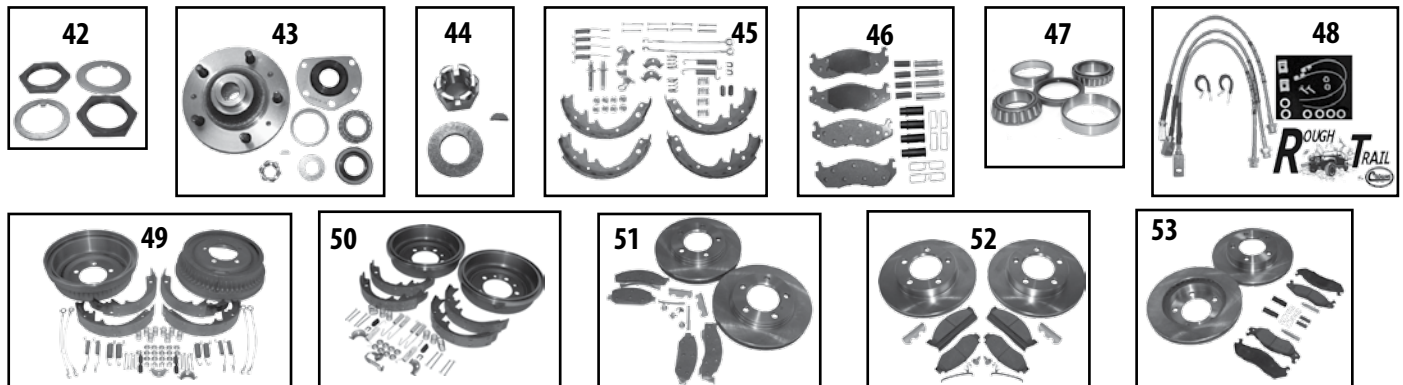

MISCELLANEOUS

38	Pad, Brake Pedal	76/86	w/ Manual Transmission	J5363508
39	Bushing, Brake Pedal	76/86	Bronze	J0946177
40	Valve, Brake Proportioning	77/78, 82/86		J5356622 *
		79/81		J5359220 *
41	Nut, Wheel	41/86	Open Ended, 1/2" -20	J0635516
		77/86	Chrome Capped 1/2" -20	J4005694

CROWN KITS

42	Washer & Nut Kit, Front Spindle	42/86	Incl. 2 Spindle Nuts and 2 Washers	A867K
43	Hub Kit, Rear	76/86	w/ AMC 20 Axle, Incl. Brgs, Seals & Hardware	8133730K
44	Axle Nut Kit	76/86	w/ AMC 20 Axle	3155675K
45	Shoe Set Master Kit	82/86	w/ AMC 20 Axle, Incl. Shoes & All Hardware	8133818MK
		1986	CJ-7, 8 w/ D44 Rear Axle, Shoes & All Hardware	8133818MK44
46	Pad Set Master Kit	82/86	Front. Incl. Pad Set, Bushings, Clips & Bolts	83501167MK
47	Wheel Bearing Kit, Front	77/86	w/ Disc Brakes, Incl. Brgs & Seals	5356661K
48	Stainless Steel Brake Hose Kit	82/86	w/ 0" to 4" of Lift	7405
49	Brake Drum Service Kit	74/78	Front or Rear, CJ-5, 6, 7 w/ 11" x 2" Brakes	5352476K
50	Brake Drum Service Kit	78/86	Rear, CJ-5, 7, 8 w/ 10" x 1.75" Brakes	52002952K
51	Disc Brake Service Kit	76/78	Front, CJ-5, 7 w/ 6 Bolt Caliper Plate	5356183RK
52	Disc Brake Service Kit	78/81	Front, w/ 6 Bolt Flange Mounting w/ 2 Bolt Caliper Plate	5358568RK
53	Disc Brake Service Kit	81/86	Front, w/ 5 Bolt Flange Mounting	5363421RK

* This Part # not carried by Crown Automotive

For Additional Brake Kits, See Chapter 20.

Copyright © 2012 Crown Automotive Sales Co., Inc. All rights reserved.