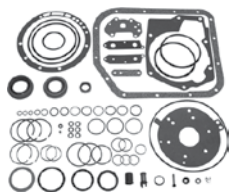

Manual / Automatic Transmissions

MISCELLANEOUS MANUAL TRANSMISSION COMPONENTS

NV-1500 5-SPEED TRANSMISSION

	VEHICLE	YEAR	COMMENTS	REPLACES PART #
Blocking Ring, Synchronizer	KJ	2002	5 Per Transmission	5013368AA
	KJ	03/04	4 Per Transmission	5013368AA
	KJ	03/04	1 Per Transmission	5013366AA

NV-2500 5-SPEED TRANSMISSION

	VEHICLE	YEAR	COMMENTS	REPLACES PART #
Blocking Ring, Synchronizer	TJ	03/04	4 Per Transmission	5013368AA
	TJ	03/04	1 Per Transmission	5013366AA

AUTOMATIC TRANSMISSIONS

OVERHAUL KITS

REPLACES PART #

4863907-KT

94/98 ZJ, ZG w/ 42RE,
42RF, 44RE