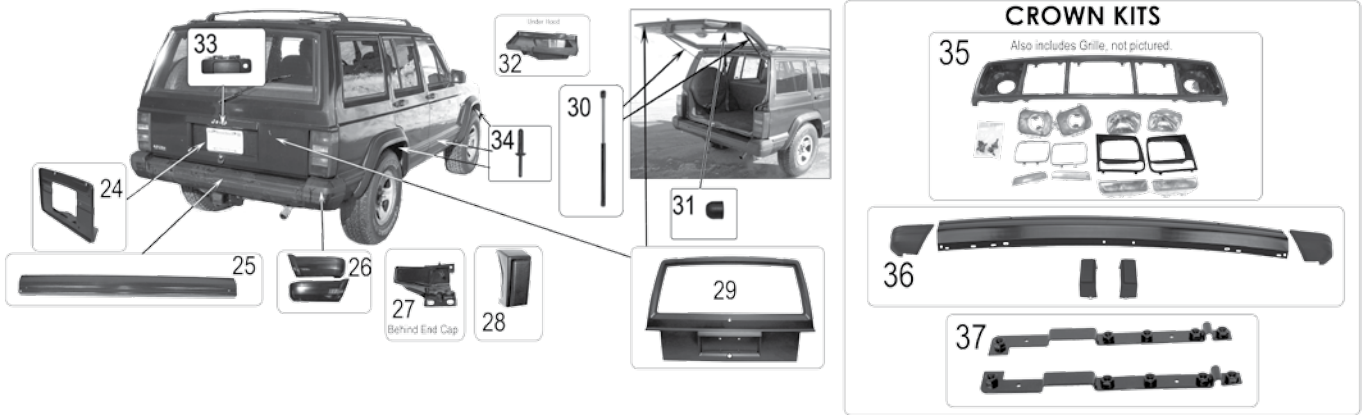

ITEM #	DESCRIPTION	POSITION	YEARS	COMMENTS	REPLACES PART #
27	Bracket, Mounting, Rear	L or R Right Left	84/96 97/01 97/01		52000290 55155990AA 55155991AA
28	Guard, Rear Bumper	Right Left	84/91 84/91		52000468 52000469
29	Liftgate		84/96 97/01		55345947 55174895AF *
30	Support, Liftgate	L or R L or R L or R	84/94 95/96 97/01		55000630 55235214 55076208AB
31	Bumper, Liftgate		97/01	Black	55254847
32	Battery Tray		87/94		52002092
33	Handle, Liftgate, Exterior		97/01	Black, Textured	55076016AE
34	Rivet, Body Side Moulding, Fender Wheel Applique		91/96		6500911

CROWN KITS

35	Header Panel Kit		91/96	Chrome Grille	55294926K
			91/96	Black Grille	55054945K
			97/01	Black Grille	55055233AE-K
36	Bumper Kit	Front	84/96		52000185K
		Front	97/01		5EE85TZZACK
		Rear	84/96		55026257K
		Rear	97/01		5EE84TZZAGK
37	Hitch Bracket Kit		84/01	Mounts Trailer Hitch & Gas Tank Skid	52001174K

* This Part # not yet carried by Crown Automotive