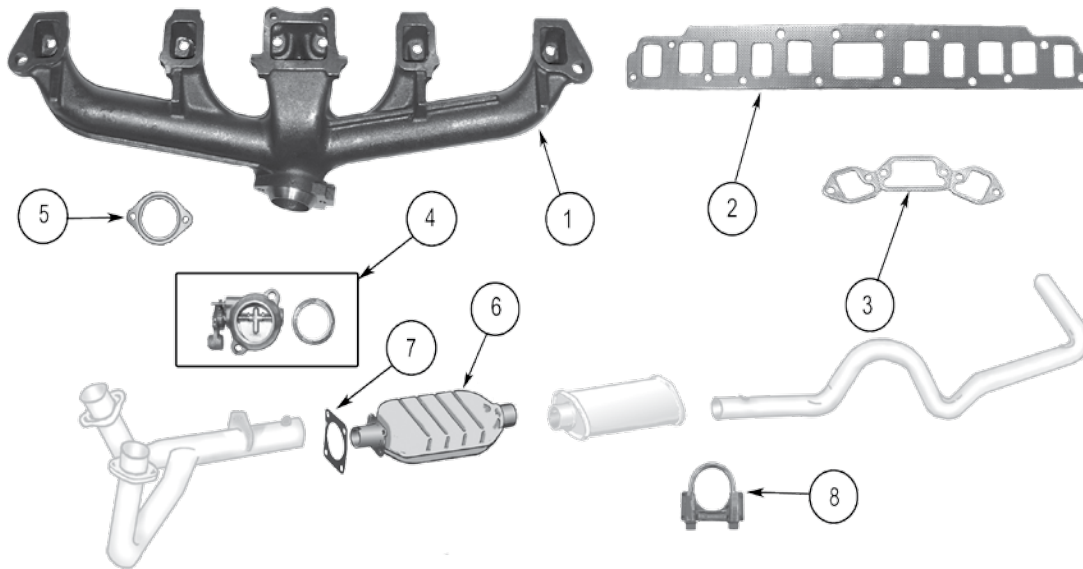

SJ AND J-SERIES - 1972 - 1991

ITEM #	DESCRIPTION/ POSITION	ENGINE	YEARS	COMMENTS	REPLACES PART #
1	Manifold, Exhaust	4.2L (258)	80/86	If w/o Emission Pump Use 6- G444618 Plugs	J3237427
		5.9L (360)	72/79	Left Side	J8122442
		5.9L (360)	80/91	Left Side	J8129210 *
		5.9L (360)	72/91	Right Side	J8121274
2	Gasket, Exhaust Manifold	4.2L (258)	72/86		J3242855
3	Gasket, Manifold to Cylinder Head	5.9L (360)	72/91		J3237270
4	Damper, Front Pipe to Manifold	5.9L (360)	75/91	Includes Damper & Seal	J3238998
5	Gasket, Damper to Manifold	5.9L (360)	75/91		J5353073
6	Catalytic Converter	4.2L (258)	1982		J5370117 *
		4.2L (258)	83/86		J5370123 *
		5.9L (360)	81/91		J5370051
7	Gasket, Catalytic Converter	All	77/87	w/ Flanged Catalytic Converter	52017817
8	Clamp, Exhaust	All	72/91	2.00"	J8126663
			72/91	2.25"	83300061
			72/91	2.50"	4004445

* This Part # not carried by Crown Automotive