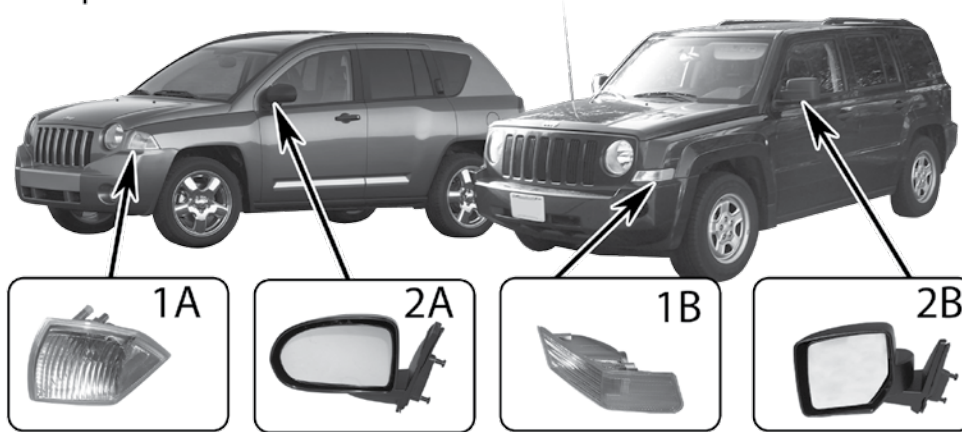

Lamps and Mirrors

MK - 2007 - 2010

Compass™

Patriot™

LAMPS

ITEM #	DESCRIPTION	MODEL	YEARS	SIDE	REPLACES PART #
1A	Lamp, Park & Turn	Compass™	07/10	Right	68000682AB
			07/10	Left	68006283AB
1B	Lamp, Park & Turn	Patriot™	07/10	Right	68004180AB
			07/10	Left	68004181AB