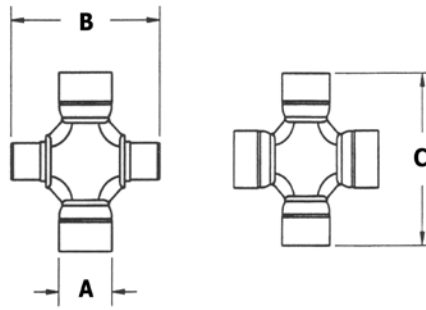

Universal Joint

Replaces Part #	Comments / Usage	Snap Ring Position	A Cap Diameter (Bearing)	B Journal Length (Cross)	C Total Length
4504575	w/ 7290 Series Propeller Shafts	Inner	1.126	3.385	2.622
4746936	w/ 1330 Series Axles Permanent Lubrication	Outer	1.062	3.341	3.725
4882793	Heavy Duty Permanent Lubrication	Outer	1.063	2.969	3.219
J8130750	w/ Double Cardan Shafts Permanent Lubrication	Outer	1.063	2.969	3.219
J8136616	For Front Axles Lubrication In Cross	Inner	1.063	2.805	2.188
J8126610	For Propeller Shafts Lubrication In Cross	2- Inner, 2- Outer	2 - 1.00, 2- 1.063	2.205	2.438
J8126613	Light Duty Lubrication In Cross	Outer	1.063	2.969	3.219
J8126614	Heavy Duty Lubrication In Cross	Outer	1.063	2.969	3.219
8126614SP	Spicer®	Outer	1.063	2.969	3.219
J8126636	For Propeller Shafts Lubrication In Cross	Inner	1.078	2.874	2.215
J8136616	For Front Axles Lubrication In Cross	Inner	1.063	2.805	2.188
8126637BC	For Front Axles Lubrication In Cap	Inner	1.063	2.805	2.188
8126637SP	Spicer®	Inner	1.062	2.805	2.188
8126637X	H.D. For Front Axles Permanent Lubrication	Inner	1.063	2.805	2.188
J8126638	For Front Axles No Lubrication Fitting	Inner	1.188	2.934	2.188
8126638SP	Spicer®	Inner	1.188	2.934	2.188