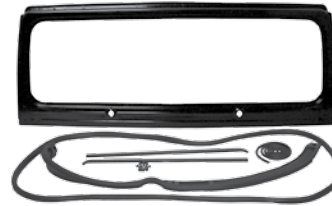

WINDSHIELD FRAME KITS

76/86 CJ-5, 7, 8

Replaces Part #

5758971K

Includes: Windshield Frame, all seals for glass and frame to body, windshield channels and torx screws.