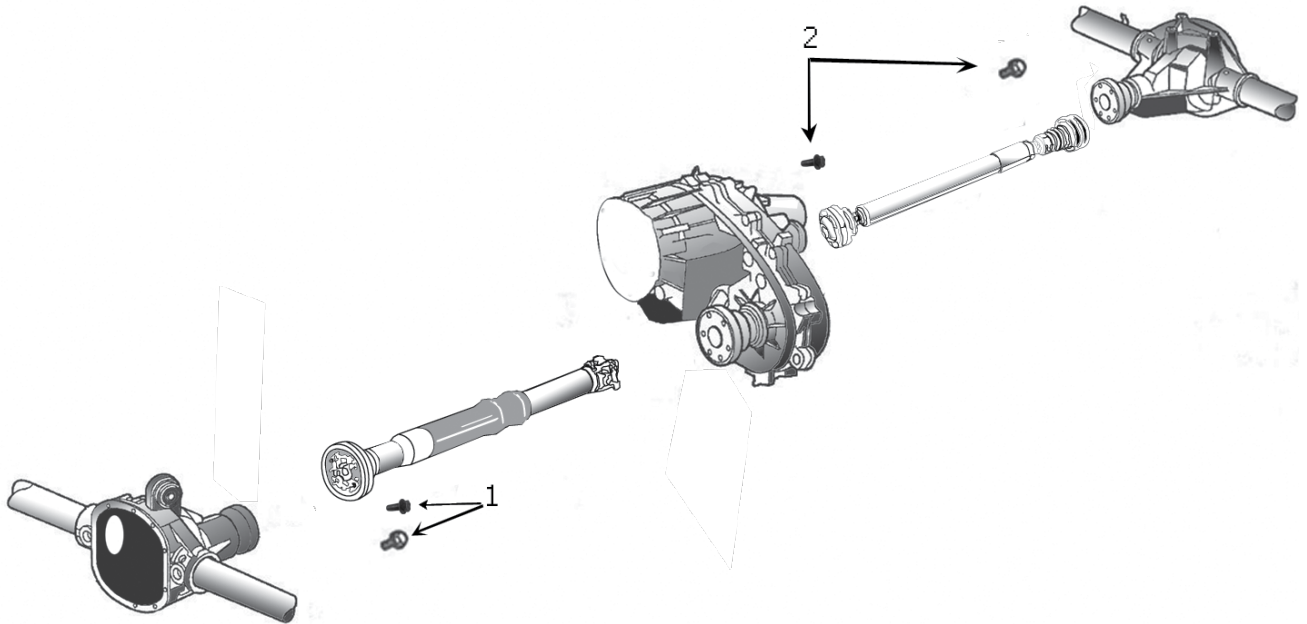

WK 2005-2010
XK 2006-2010

ITEM #	YEARS	MODEL	REPLACES PART#

1 BOLT, FRONT PROPELLER SHAFT TO AXLE

05/06	WK		5191037AD
2006	XK		5191037AD

2 BOLT, REAR PROPELLER SHAFT TO AXLE OR TRANSFER CASE

05/10	WK		5191037AD
06/10	XK		5191037AD

* This Part # not yet carried by Crown Automotive