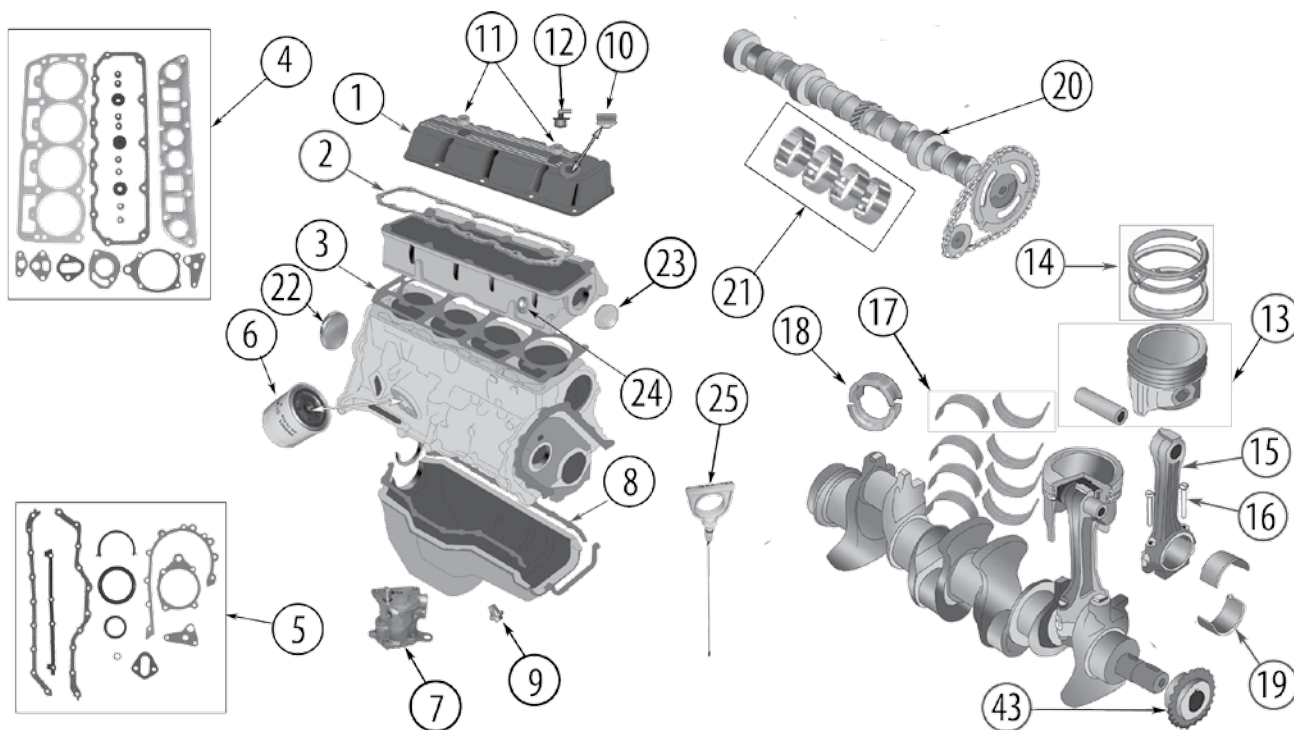

Engine

2.5 LITER (150) AMC ENGINE

ITEM #	YEARS	DESCRIPTION	COMMENTS	REPLACES PART #
1	83/90 91/96 1997 98/02	Valve Cover	w/ Carburetor w/ Fuel Injection Up to 3-1-97 After 3-1-97	33003857 4883311AB * 53010428 * 53010428AB *
2	83/90 87/02	Gasket, Valve Cover	Cork RTV Silicone	J3241731 J8993317
3	83/02	Gasket, Cylinder Head		53009549AB
4	83/93 94/02	Gasket Set, Upper		83504346 4798992AD
5	83/91 92/02	Gasket Set, Lower	w/ 1 Piece Pan Gasket	83504647 4713023
6	83/86 87/93 91/02	Filter, Engine Oil	w/ Metric Threads w/ SAE Threads	J8132313 33004195 5281090
7	83/85 86/90 91/02	Pump, Oil	Pickup Tube Not Included Pickup Tube Not Included	J3241399 J3243102 J3241399
8	83/02 83/02	Gasket Set, Oil Pan	Cork and Rubber Set 1 Piece	83504661 4713021

* This Part # not yet carried by Crown Automotive