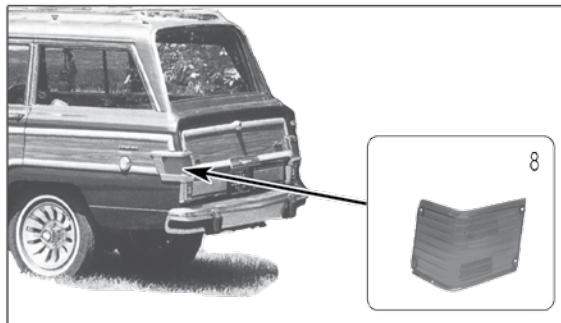

Lamps and Mirrors

SJ - 1972 - 1991

CROWN KITS