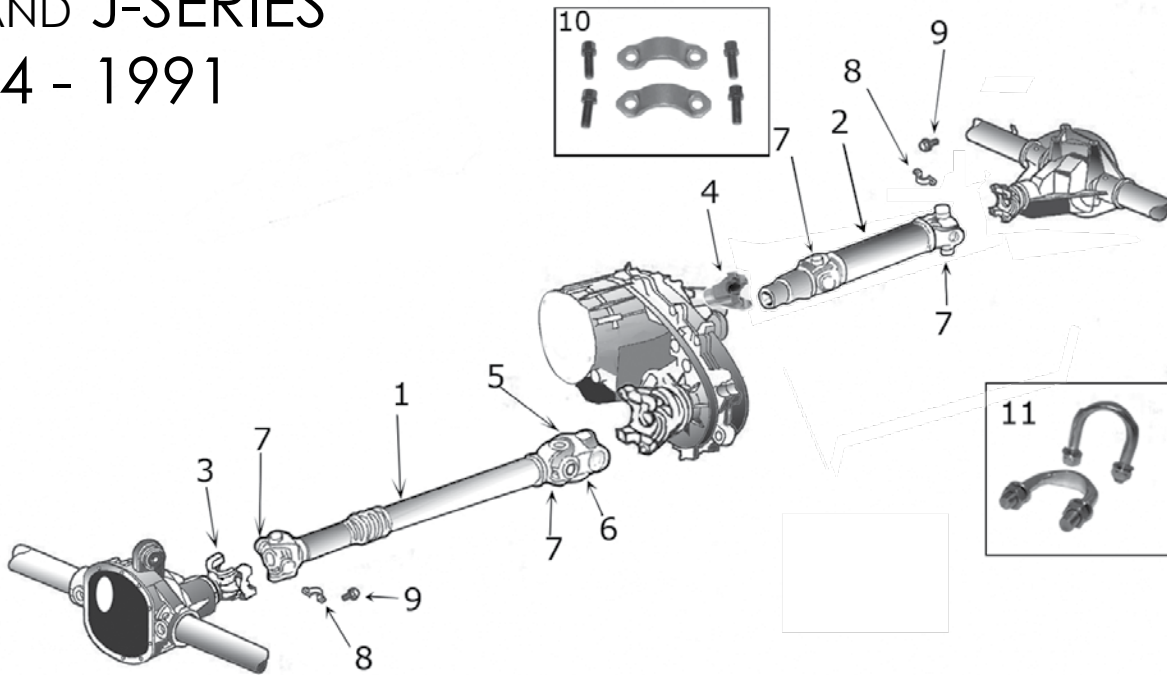

Propeller Shafts

SJ AND J-SERIES 1974 - 1991

ITEM #	YEARS	ENGINE	TRANSMISSION	COLLAPSED LENGTH	NOTES	REPLACES PART #
1 PROPELLER SHAFT, FRONT						
	1979	4.2	T15	21.000		J5359384
	1979	4.2	T18	25.000		5359386
	1979	4.2	Automatic	29.000		J5359385
	80/91	4.2	4 Speed	26.360		J5360995
	80/91	4.2	Automatic	29.200		J5360997
	82/91	4.2	5 Speed	28.980		J5363399
	1979	5.9	4 Speed & Auto	25.000		J5359386
	1979	5.9	3 Speed	20.000		J5359383
	80/91	5.9	4 Speed	35.400	J20 w/ 131" Wheelbase	J5360998
	80/91	5.9	4 Speed	26.360		J5360995
2 PROPELLER SHAFTM REAR						
	80/91	4.2	Manual	40.400	Grand Wagoneer AM208 TC	J5361007
	80/91	4.2	Automatic	32.200	Grand Wagoneer AM229 TC	J5360999
	80/91	5.9	Automatic	41.230	Grand Wagoneer AM208 TC	J5361015
3 YOKE, PINION, FRONT AXLE						
	80/86				Bolt & Strap Type	J8131656
	87/91				Bolt & Strap Type, No Slinger	83503388