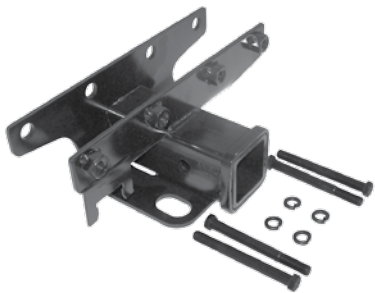

HOOD LOCKS

Model	Years	Replaces Part #
CJ-5, 6, 7, 8	72/86	HL-1
YJ	87/95	HL-2
TJ	1997	HL-3
TJ	98/06	HL-4
JK	07/10	HL-5

TRAILER HITCH KIT

Includes: Bolts & Washers

NEW!

07/12 JK Wrangler™
2" Receiver
Replaces Part #
52060290K