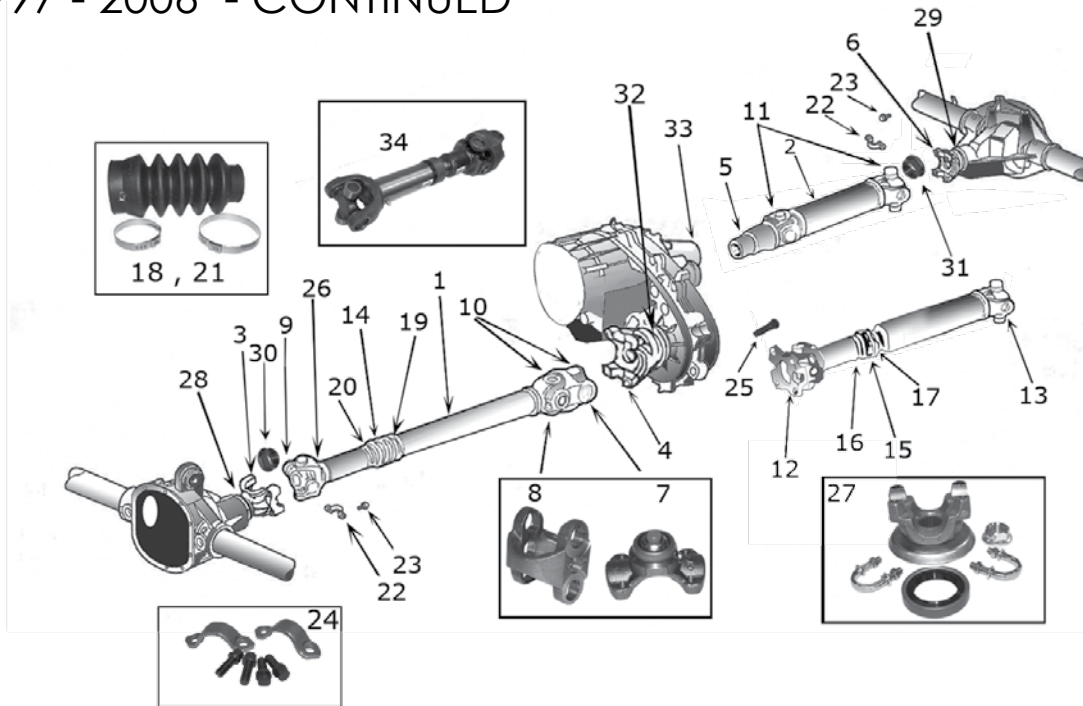

Propeller Shafts

TJ 1997 - 2006 - CONTINUED

ITEM #	YEARS	NOTES	REPLACES PART #
16	05/06	CLAMP, BOOT, REAR PROPELLER SHAFT Large, w/o Rubicon, w/ Unlimited Package	50136258AA
17	05/06	CLAMP, BOOT, REAR PROPELLER SHAFT Small, w/ Rubicon, w/ Unlimited Package	5013626AA
18	05/06	BOOT & CLAMP KIT, REAR PROPELLER SHAFT w/Rubicon, w/ Unlimited Package	5083001K
19	03/06	CLAMP, BOOT, FRONT PROPELLER SHAFT Large, w/o Rubicon Package	5013625AA
20	03/06	CLAMP, BOOT, FRONT PROPELLER SHAFT Small, w/o Rubicon Package	5013626AA
21	97/02 03/06	BOOT KIT, FRONT PROPELLER SHAFT w/o Rubicon Package	5012793AA 5083001K
22	97/06	STRAP, U-JOINT, FRONT OR REAR AXLE	J3240553
23	97/06 97/06	BOLT, U-JOINT, FRONT OR REAR AXLE 6-point Head 12-point Head	J4006698 J4006928
24	97/06 97/06	STRAP & BOLT KIT, U-JOINT 6-point Head 12-point Head	4006698K 4006928K

* This Part # not yet carried by Crown Automotive