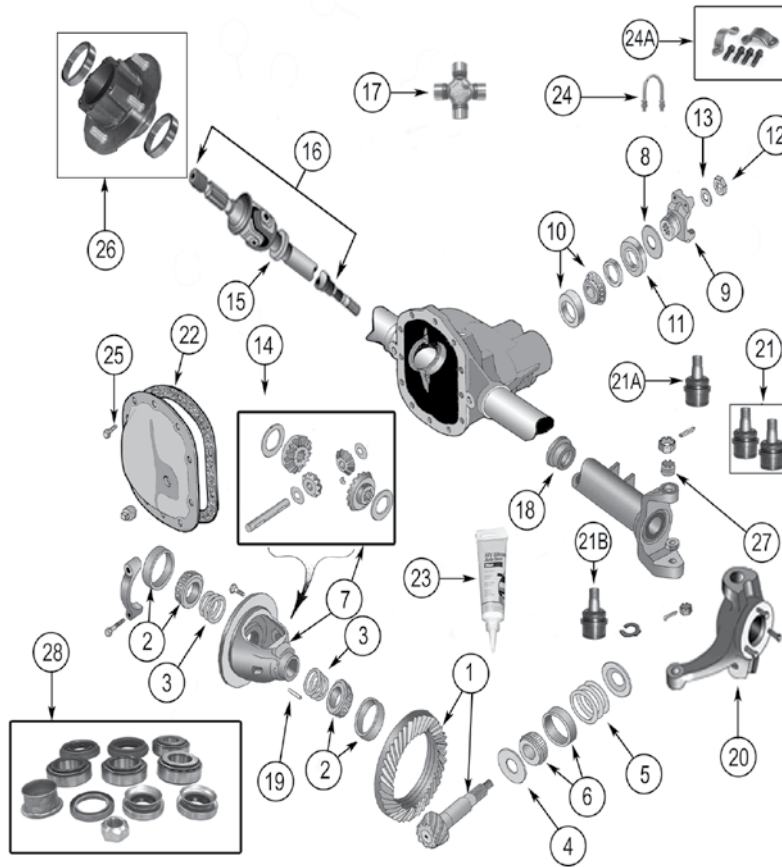

Axle / Differential

MODEL 30 FRONT AXLE

CJ 1976 - 1986

ITEM #	DESCRIPTION	COMMENTS	YEARS	RATIO	REPLACES PART #

1	Ring & Pinion Set	(43/14)	79/80	3.07	J8130381 *
		(43/13)	76/86	3.31	J0945344 *
		(46/13)	76/86	3.54	J8126518
		(41/11)	76/86	3.73	J0945345
		(41/10)	77/86	4.10	J8126494
2	Side Bearing Set		76/86	All	J8126500
3	Shim Set, Carrier		76/86	All	J8126506
4	Slinger, Inner		76/86	All	3893982
5	Shim Set, Pinion		76/86	All	J8126503
6	Bearing Set, Pinion	Inner	76/86	All	J8126499
7	Case Assembly, Differential	(Includes Gear Set)	76/86	2.72, 3.07, 3.31, 3.54	J8126513
			76/86	3.73, 4.09, 4.10	J8126495

* This Part # not currently carried by Crown Automotive