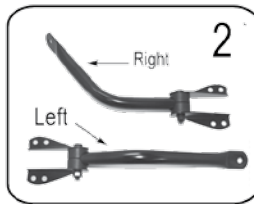

Halogen Lamp Conversion Kit

69/86

Converts sealed beam lamps to halogen lamps

HC1000

CJ - 1972 - 1986

MIRRORS

ITEM #	DESCRIPTION/ POSITION	YEARS	SIDE	COLOR / COMMENTS	REPLACES PART #
1	Side Mirror Only	55/86	L or R	Black	J5462736
		55/86	L or R	Stainless	5751193ST
2	Arm, Mirror Support	55/86	Left	Black	J5455301
		55/86	Right	Black	J5455302
		55/86	Left	Chrome	J5751194
		55/86	Right	Chrome	J5751195
		55/86	Left	Stainless	5751194ST
		55/86	Right	Stainless	5751195ST
3	Rearview Mirror, Inside	55/86	Center	9.75" Wide	J8993023
		55/86	Center	8.5" Wide	J5965338
4	Support Kit, Rearview Mirror	55/86	Center	Includes Adhesive & Mount	J3657374