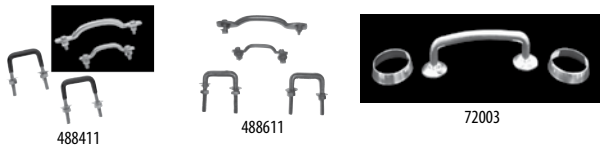

Color	Replaces Part #
Black	8660
Stainless	8660ST
Titanium	8660TI

Traditional Style

8431

488474

Fits 07/12 JK Wrangler™, Set of Two

Color	Replaces Part #
Stainless	8431
Stainless	488474 NEW

WINDSHIELD TIE DOWN KITS