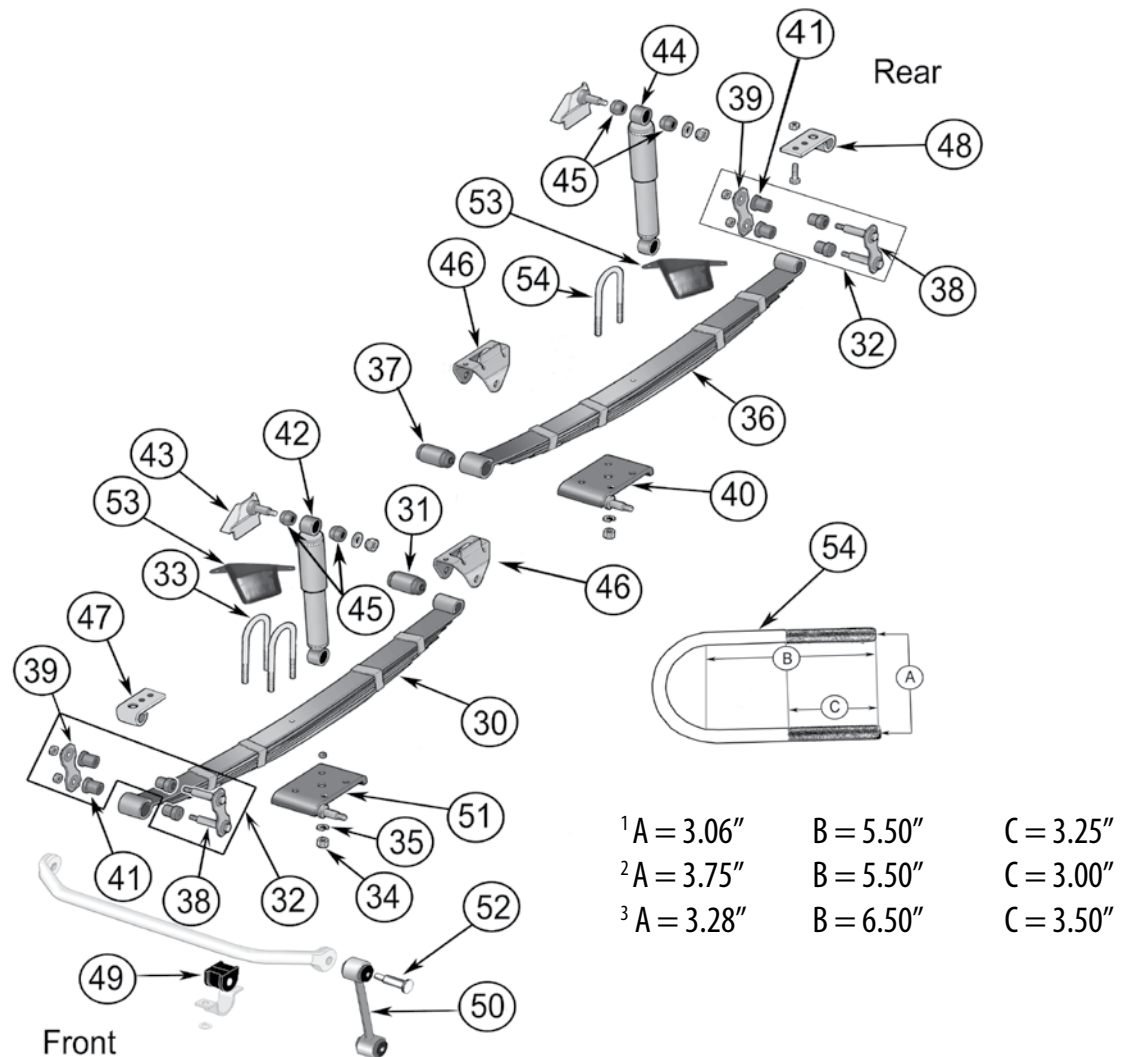

Steering & Suspension

CJ 1976/1986

CONTINUED

ITEM #	DESCRIPTION	POSITION	YEARS	COMMENTS	REPLACES PART #
31	Bushing, Front Leaf Spring	Rear Eye	76/86		J5353851
32	Shackle Kit, Leaf Spring	Front	76/86	2 Required	5357620K
		Rear	76/86	2 Required	5357499K
33	U-Bolt	Front ¹	74/86	3 Required, Includes 4 Nuts & Washers	8130369HD
		Front ²	74/86	1 Required, Includes 4 Nuts & Washers	8130370HD
34	Nut, U-Bolt	Front	74/86	1/2"-20	JA014709
		Rear	76/86	1/2"-20	J1014709
35	Lock Washer	Front	74/86	1/2"	J5350644
		Rear	76/86	1/2"	J5350844
36	Leaf Spring Assembly	Rear	76/86	Standard Duty, 6 Leaves	J5363331
		Rear	76/86	Heavy Duty, 9 Leaves (7+2)	J5356423
37	Bushing, Rear Leaf Spring	Front Eye	76/86		J5355369
38	Shackle, Leaf Spring	Front	76/86		J5357620
		Rear	76/86		J5357499
39	Plate, Shackle	Front or Rear	76/86		J5357497
40	Plate, Leaf Spring	Left, Rear	76/86		J5363439
		Right, Rear	76/86		J5363440