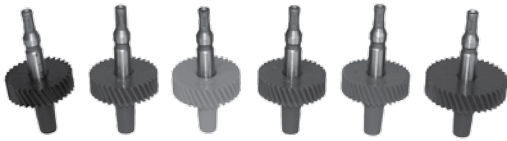

SPEEDOMETER GEARS

For Use with NP 231 Transfer Case, 1990 to 2006

Description	Replaces Part #
32 Tooth, Black	52067632
34 Tooth, Green	52067634
35 Tooth, Orange	52067635
36 Tooth, Brick Red	52067636
38 Tooth, Blue	52067638
39 Tooth, Dark Green	52067639
Kit, Includes 1 of Each Size	52067632K

SPEEDOMETER GEAR TOOTH COUNT SELECTION

When purchasing individual speedometer gears we recommend also purchasing O-ring - Replaces Part # 6035709

TOOTH COUNTS	AXLE RATIO						
	3.07	3.55	3.73	4.10	4.56	4.88	
T I R E	27"	31 *	36	37 *			
	28"	30 *	35	36			
	29"	29 *	34	35			
	30"		33 *	34			
	31"		32	33 *	37 *		
S I Z E	32"		31 *	32	36		
	33"			31 *	35		
	35"			29 *	33 *	37 *	
	36"			28 *	32	36	38
	37"			28 *	32	35	37 *

* This size is not carried by Crown Automotive

WIPER MOTOR KITS

Black 12 Volt Wiper Motor Kit

For MB, CJ-2A, 3A, 3B, 5, 6

Replacing Vacuum Type. **Includes:** Motor, Arm and Blade
Replaces Part #

12V