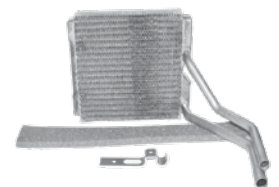

HEATER CORE

VEHICLE	ENGINE	YEARS	COMMENTS	REPLACES PART #
CJ-5, 7, 8	All	77/86		J5469877
YJ	All	87/95		56001459
TJ	All	97/01	LHD	4874045
TJ	All	02/06	LHD	5073180AA
SJ, J-Series	All	78/91		J8128784
XJ, MJ	2.5, 4.0	84/96		56000049
XJ	All	97/01	LHD	4874045
ZJ	All	93/98		4720008
WJ, WG	All	99/02	LHD	5012691AB
WJ	All	2003	LHD, w/ Manual Climate Control Only	5012691AB