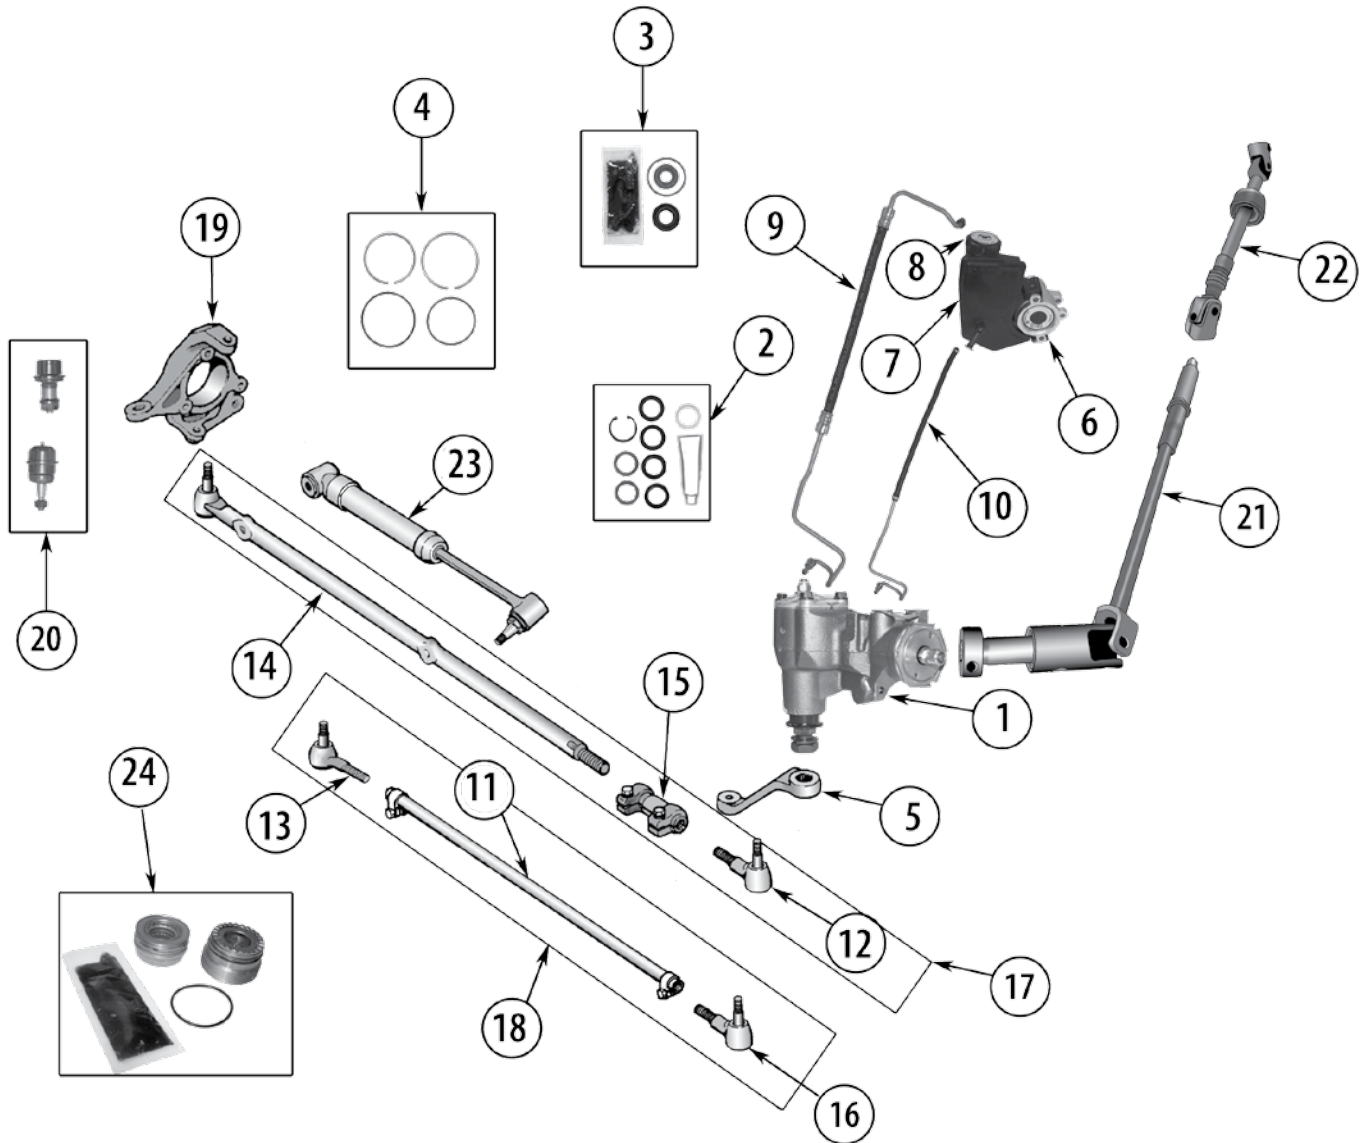

Steering & Suspension

TJ - 1997/2006

ITEM #	DESCRIPTION	POSITION	YEARS	COMMENTS	REPLACES PART #
1	Gear Assembly, Steering		97/98	w/ Manual Steering, LHD	52000089
			97/02	w/ Power Steering, LHD	52089046AC
			03/06	w/ Power Steering, LHD	52088993AD *
2	Seal Kit, Steering Gear Sector (Pitman)		97/02	w/ Power Steering	4470365
3	Seal Kit, Steering Gear, Adjuster Plug		97/02	w/ Power Steering	4886349AA
4	Seal Kit, Steering Gear, End Plug		97/02	w/ Power Steering	J8125037
5	Pitman Arm		97/06	w/ Power Steering, LHD	52038337
			97/06	w/ Power Steering, RHD	52038338
			97/98	w/ Manual Steering	52087883
			97/06	w/ 8" + Lift	XJ5ARM
6	Drop Pitman Arm <i>R_T</i> Pump, Power Steering		97/02	w/ 2.5L Engine, Reservoir Not Included	52088018
			03/06	w/ 2.4L Engine	52089018AC *
			97/06	w/ 4.0L Engine, Reservoir Included	52087871
7	Reservoir, Power Steering Pump		97/06	w/ 4.0L Engine	52037544
			97/06	w/ 2.5L, 2.4L Engines	52087713AB *
8	Cap, Power Steering Reservoir		97/06	w/ 4.0L Engine	4897287AA
			97/06	w/ 2.4L, 2.5L Engines	4694766
9	Hose, Power Steering Pressure	Pump to Gear	97/02	w/ 2.5L Engine, LHD	52088548AB
			97/02	w/ 4.0L Engine, LHD	52087902AB
			03/06	w/ 4.0L Engine, LHD	52089168AD
			03/06	w/ 2.9L Engine, LHD	52089016AD *
10	Hose, Power Steering Return	Gear to Reservoir	97/02	w/ 2.5L Engine, LHD	52087926 *
			97/02	w/ 4.0L Engine, LHD	52038423AB
			03/06	w/ 4.0L Engine, LHD	52089169AE
11	Adjuster, Steering	Tie Rod	97/05	34.5" Long, Includes Hardware	52087674
12	Tie Rod End	Drag Link at Pitman Arm	97/06	w/ Left Hand Thread	52005739
13	Tie Rod End	Tie Rod to Drag Link	97/06	w/ Right Hand Thread	52005740
14	Drag Link		97/06	w/ LHD	52087887
			97/06	w/ RHD	52006582
15	Adjuster, Steering	Drag Link	97/06	Includes Hardware	52005742
16	Tie Rod End	Tie Rod, Left Side	97/06	w/ Left Hand Thread	52005741
17	Drag Link Assembly		97/06	w/ LHD, Includes 2 Ends, 4 Adjusters w/ Hardware	52087887K
18	Tie Rod Assembly		97/06	w/ LHD, Includes 2 Ends, 4 Adjusters w/ Hardware	52087674K
19	Knuckle, Steering	Left Side	97/06		52067577
		Right Side	97/06		52067576
20	Ball Joint Kit		97/06	Includes 1 Upper and 1 Lower Ball Joint w/ Hardware	83500202
21	Shaft, Steering	Lower	97/99		52078705
			2000		52078705
22	Shaft, Steering	Upper	97/00		5102531AA
23	Damper, Steering		97/06	w/ LHD, Includes Hardware	52087827
			97/06	Heavy Duty, Includes Hardware	3236097HD
24	Repair Kit, Thrust Bearing		97/02	w/ Power Steering	4897000AA

Continued on next page