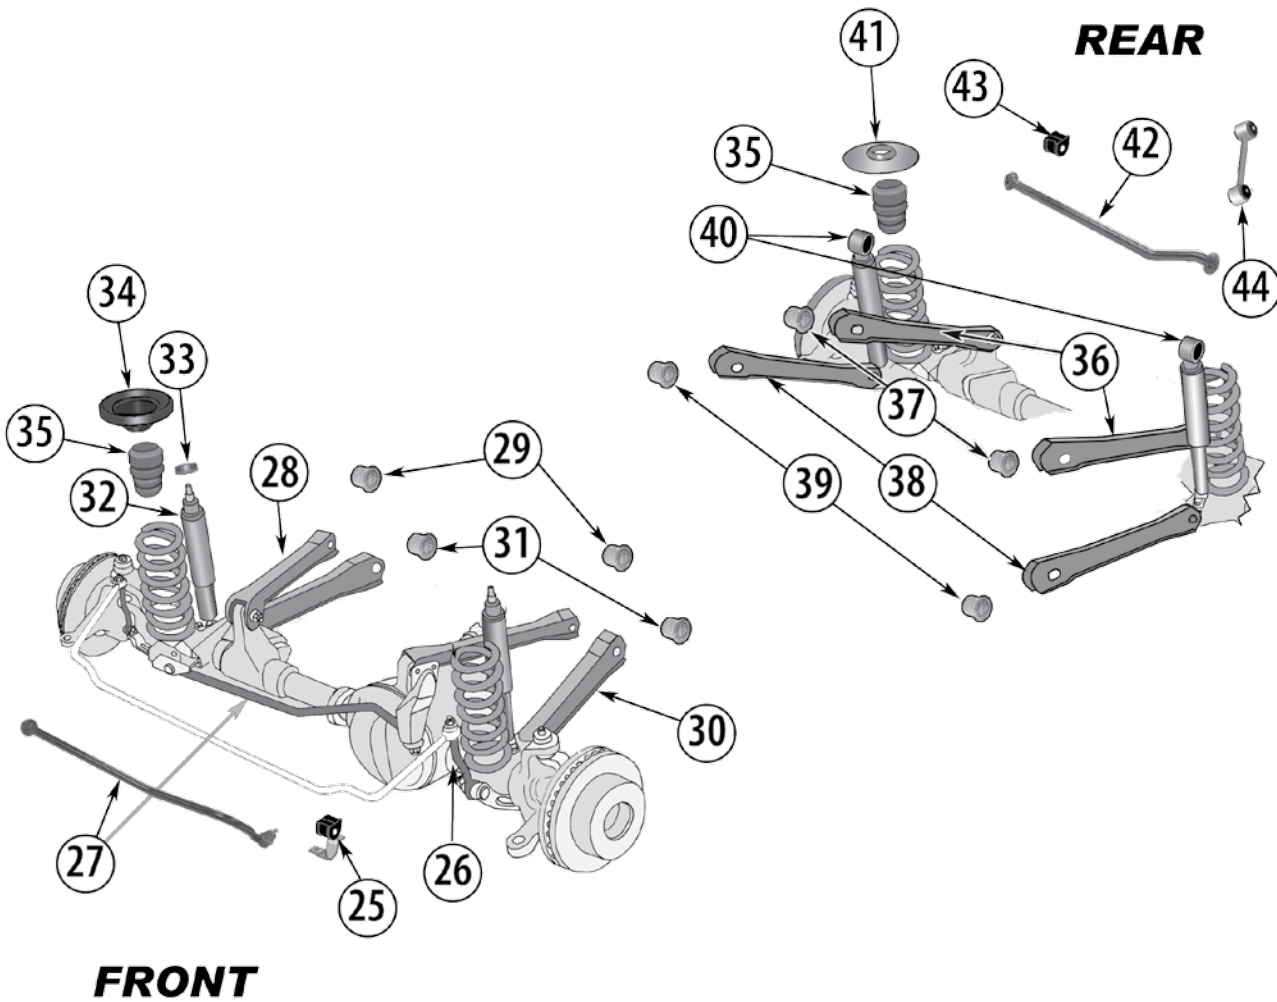

Steering & Suspension

TJ - 1997/2006 (CONTINUED)

ITEM #	DESCRIPTION	POSITION	YEARS	COMMENTS	REPLACES PART #
25	Bushing, Stabilizer Bar	Front	97/06		52088378
26	Link, Stabilizer Bar	Front	97/06		52087771
	<i>R_T</i>	Front	97/06	Polyurethane Bushing & Boot	52087771P
27	Track Bar	Front	97/06	w/ LHD	52088432
			97/06	w/ RHD	52088430
28	Control Arm	Front, Upper	97/06	Includes Bushing	52087711
29	Bushing, Control Arm	Front, Upper	97/06	Axle or Frame Side	52087852
30	Control Arm	Front, Lower	97/06	Includes Bushing	52001162
31	Bushing, Control Arm	Front Lower	97/06		52088433
32	Shock Absorber	Front	97/06	Standard	4897567AA
			97/05	Off Road Package	4886533AB
	<i>R_T</i>		97/06	w/ 3" Lift	RX-27-XJ
33	Grommet, Front Shock	Upper	97/06		52087768
		Lower	97/06		52087769 *
34	Isolator, Spring	Front, Upper	97/06		52087767
35	Bumper, Jounce	Front or Rear	97/06		52087636AC
36	Control Arm	Rear, Upper	97/06	Includes Bushings	52087854
37	Bushing, Control Arm	Rear, Upper	97/06		52087709
38	Control Arm	Rear, Lower	97/06	Includes Bushings	52001162
39	Bushing, Control Arm	Rear, Lower	97/06		52088433
40	Shock Absorber, Rear		97/06	Standard	52087835AB
			97/06	Off Road Package	52088651AG
	<i>R_T</i>		97/06	w/ 3" Lift	RX-64-TJ
41	Isolator, Spring	Rear, Upper	97/06		52087832
42	Track Bar	Rear	97/06	w/ LHD	52087878
			97/06	w/ RHD	52088175
43	Bushing, Stabilizer	Rear	97/06		52088125
44	Link, Stabilizer Bar	Rear	97/06		52087863
	<i>R_T</i>	Rear	97/06	Polyurethane Bushing & Boot	52087863P

ROUGH TRAIL BY CROWN UPGRADES

45	Performance Stabilizer Bar Links	Front	97/06	Set of 2, Polyurethane Bushing & Boot	52087771PK
		Rear	97/06	Set of 2, Polyurethane Bushings	52087863PK
46	Heavy Duty Steering Kits		97/06	w/ Stabilizer, LHD	HDSTRGCR2
			97/06	w/out Stabilizer, LHD	HDSTRGCR1
			97/04	w/o Stabilizer, RHD	HDSTRGCR4
			97/04	w/o Stabilizer, RHD	HDSTRGCR3
47	Adjustable Control Arm Set	Front or Rear, Lower	97/06	w/ 0" - 6" Lift	CP1000
		Rear, Upper	97/06	w/ 0" - 6" Lift	CP2000
48	Heavy Duty Adjustable Track Bar	Front	97/06	w/ LHD, w/ 0" - 5" Lift	52088432HD
49	Spacer Lift Kit		97/06	1-3/4" Poly Spacer Kit	TJ2SP
50	Master Spacer Lift Kit		97/06	1-3/4" Poly Spacer Kit, Incl. HD Shocks	TJ2SPMK

* This Part # not yet carried by Crown Automotive