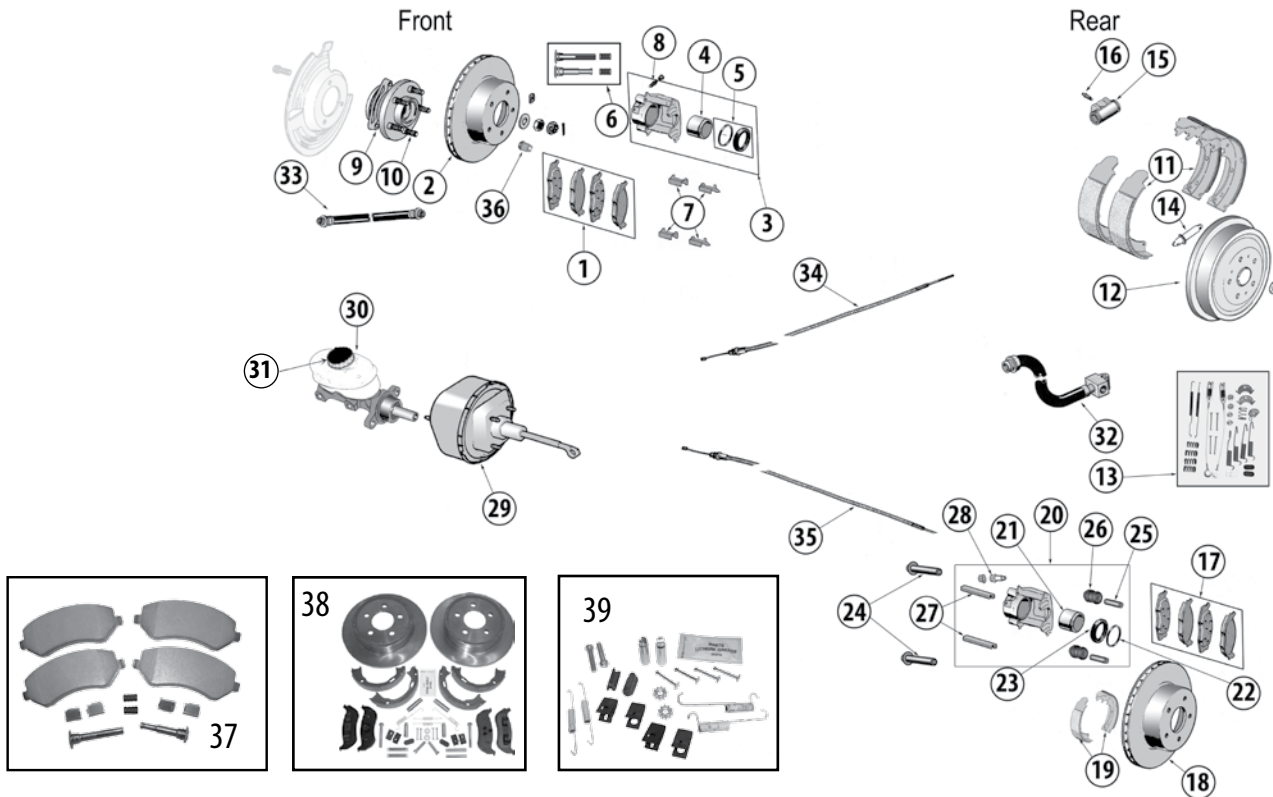

Brake

KJ 2002 - 2007

ITEM # DESCRIPTION

YEARS

COMMENTS

REPLACES
PART #

FRONT DISC BRAKES

ITEM #	DESCRIPTION	YEARS	COMMENTS	REPLACES PART #
1	Pad Set	02/07	Semi-Metallic	5066427AA
2	Rotor Only	02/07		52128247AA
3	Caliper Assembly	02/07	Right, Less Pads	5066422AA
		02/07	Left, Less Pads	5066423AA
4	Piston, Caliper	02/07		5066425AA
5	Seal Kit, Caliper	02/07	Includes 1 Seal & 1 Boot	J8127583
6	Pin Kit, Caliper	02/07	Includes 2 Pins & 2 Bushings	5019987
7	Clip Kit, Caliper	02/07	Includes 4 Clips	5019985K
8	Screw, Bleeder	02/07		J8129722
9	Hub & Bearing Assembly	02/05	w/o ABS	52128352AB
		02/07	w/ ABS-Right	52128692AA
		02/07	w/ ABS- Left	52128693AA
10	Stud, Wheel	02/07		52098680

REAR DRUM BRAKES (ONLY AVAILABLE IN 2002 MODEL YEAR)

11	Shoe & Lining	2002	10 x 1-3/4"	5066147AA
12	Drum	2002	10 x 1-3/4"	52128270AA
13	Small Parts Kit	2002		4713365RK
14	Adjuster Set	2002	Left	4713357
		2002	Right	4713356