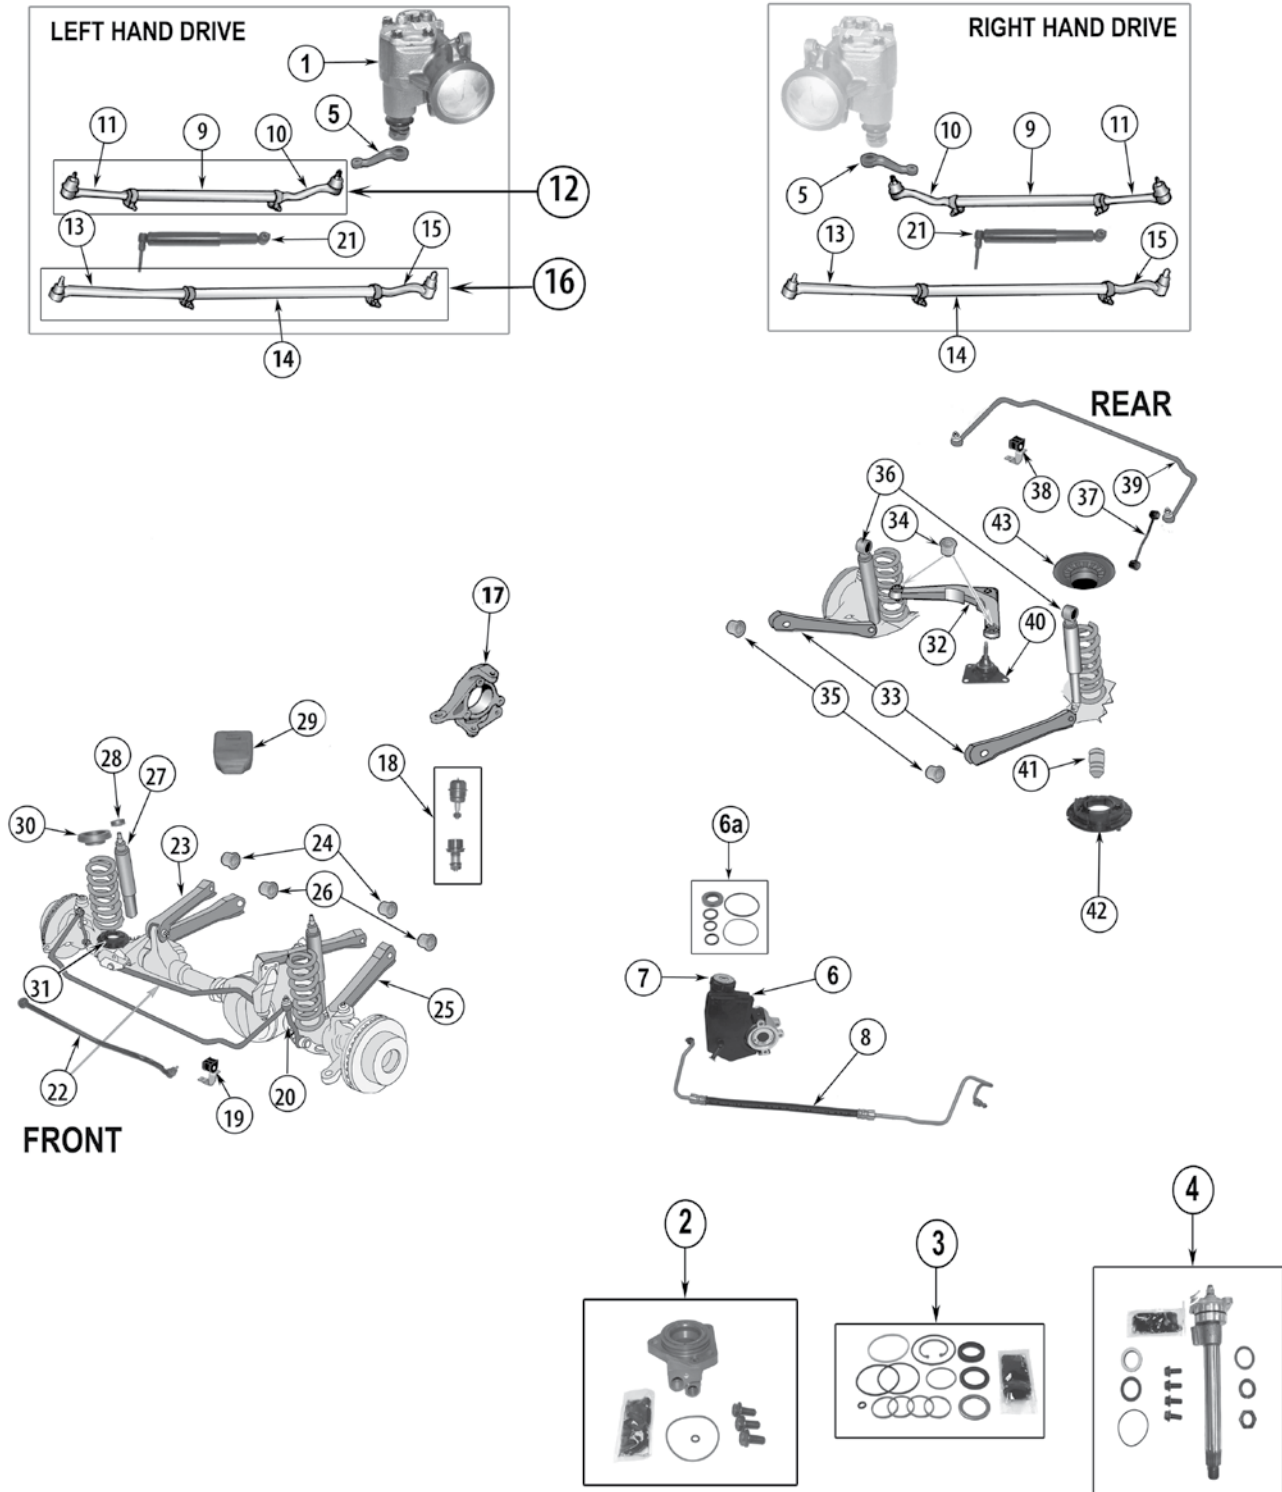

Steering & Suspension

WJ, WG - 1999/2004

ITEM #	DESCRIPTION	POSITION	YEARS	MODEL(S)	COMMENTS	REPLACES PART #
1	Gear Assembly, Steering		99/04	All	LHD	52088273AC
2	Seal Kit, Gear Assembly	Steering Gear Housing	99/04	All	LHD	5014667AA
3	Seal Kit, Gear Assembly	Steering Gear	99/04	All		5014665AA
4	Repair Kit, Sector Shaft	Sector Shaft (Pitman)	99/04	All	LHD, Includes Shaft	5014671AA
5	Pitman Arm		99/04	All	LHD	52088242
			99/04	All	RHD	52088243*
6	Pump, Power Steering		99/00	All	w/ 4.7 Engine	52088278AB
			99/01	All	w/ 4.0 Engine	52088278AB
			02/04	All	w/ 4.0 Engine	5080551AC
			01/04	All	w/ 4.7 Engine	52089300AB
			99/01	All	w/ 3.1 Diesel Engine	52088582AC
6a	Seal Kit, Power Steering Pump		99/04	All	w/ 4.0 Engine	4728247
			99/00	All	w/ 4.7 Engine	4728247
7	Cap, Reservoir		99/04	All	w/ 4.0 Engine	4897287AA
			99/01	WJ	w/ 4.7 Engine	4897287AA
			01/04	WG	w/ 4.7 Engine	5073626AA
			02/04	WJ	w/ 4.7 Engine	5073626AA
8	Hose, Pressure		99/04	All	w/ 4.0 Engine	52088452AD
9	Adjuster, Steering	Drag Link	99/04	All	LHD, Includes Hardware	52088463AB
			99/04	All	RHD	52088728AB *
10	Tie Rod End	Drag Link, at Pitman Arm	99/04	All		52088511
11	Tie Rod End	Drag Link, to Knuckle	99/04	All	LHD	52088461
			99/04	All	RHD	52088512
12	Drag Link Assembly	Pitman Arm to Knuckle	99/04	All	LHD, Incl. 2 Ends, 1 Adjuster & Hardware	52088463K
13	Tie Rod End	Tie Rod, at Right Knuckle	99/04	All		52088870AA
14	Adjuster, Steering	Tie Rod	99/04	All	Includes Hardware	52088871AB
15	Tie Rod End	Tie Rod, Left Knuckle	99/04	All		52088869AA
16	Tie Rod Assembly	Knuckle to Knuckle	99/04	All	Incl. 2 Ends, 1 Adjuster & Hardware	52088870K
17	Knuckle, Steering	Left	99/04	All	LHD	5011977AB
		Right	99/04	All	LHD	5011976AB
		Left	99/04	All	RHD	5012517AB *
		Right	99/04	All	RHD	5012516AB *
18	Ball Joint Kit	Upper & Lower	99/04	All	Includes 1 Upper, 1 Lower & Hardware	5012432AA
19	Bushing, Stabilizer Bar	Front	99/04	All		52088284AD
20	Link, Stabilizer Bar	Front	99/04	All		52088283

* This Part # not yet carried by Crown Automotive

Continued on next page