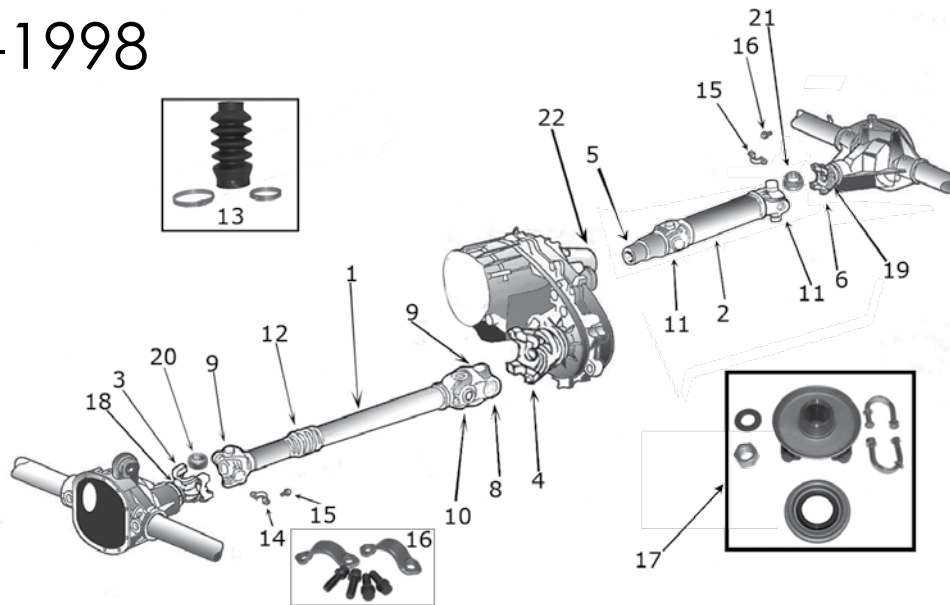

Propeller Shafts

ZJ 1993-1998

ITEM #	YEARS	ENGINE	TRANSMISSION	COLLAPSED LENGTH	NOTES	REPLACES PART #
1 PROPELLER SHAFT, FRONT						
	1993	4.0	Automatic	30.530		52098341
	93/95	5.2	Automatic	32.870	w/o CV	53008427
	94/95	5.2	42RH	30.625	w/o CV	52087805
	94/95	4.0	42RH		w/o CV	52098790
	93/96	4.0	Manual			52098344
	93/96	4.0, 5.2		31.875	w/ 231, 242	52087805
	93/95	4.0	Manual	30.000	w/ 231	52098344
	93/96	5.2		33.000	w/ 231	53008427
	96/98	5.2, 5.9		31.250	w/ 249 & Model 30	52098379
	1996	5.2	Automatic	32.875	w/ 249 & Model 30	52098501
	96/98	4.0		33.000	w/ 242	52098707
	96/97	4.0	Automatic	31.250		52098850
	1996	5.2	Automatic	30.750	w/ 249 & Model 30	52099246
	96/98	4.0		33.500	w/ 249	52099260
2 PROPELLER SHAFT, REAR						
	1993	4.0	AX15			52098163
	94/95	5.2			w/ 1310 Series U-Joint, 4WD	52099156
3 YOKE, PINION, FRONT AXLE						
	93/98				w/ U-Joint Type	83503388
4 YOKE, TRANSFER CASE-FRONT						
	93/95				w/ NP242, NP249	4856142
	96/98				w/ NP242, NP249	4798138
5 YOKE, SLIP, REAR PROPELLER SHAFT, FRONT						
	8-9-93/96	5.2L			w/ 2WD	83503574
	97/98				w/ 2WD	5010030AA
	94/95				w/ 4WD	83503574
	1996				w/ 4WD	4882714
	97/98				w/ NP242	4882714
	97/98	4.0L, 5.2L			w/ NP249	83502855
6 YOKE, PINION, REAR AXLE						
	93/96			2.97" Height	w/ Model 35	83503318
	96/98			3.29" Height	w/ Model 35	5072212AA
	94/98				w/ Dana Model 44	4856345