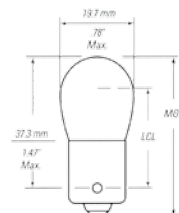

3/4" BULB - 19 MM

MFG # 105
REPLACES PART #
L0001003