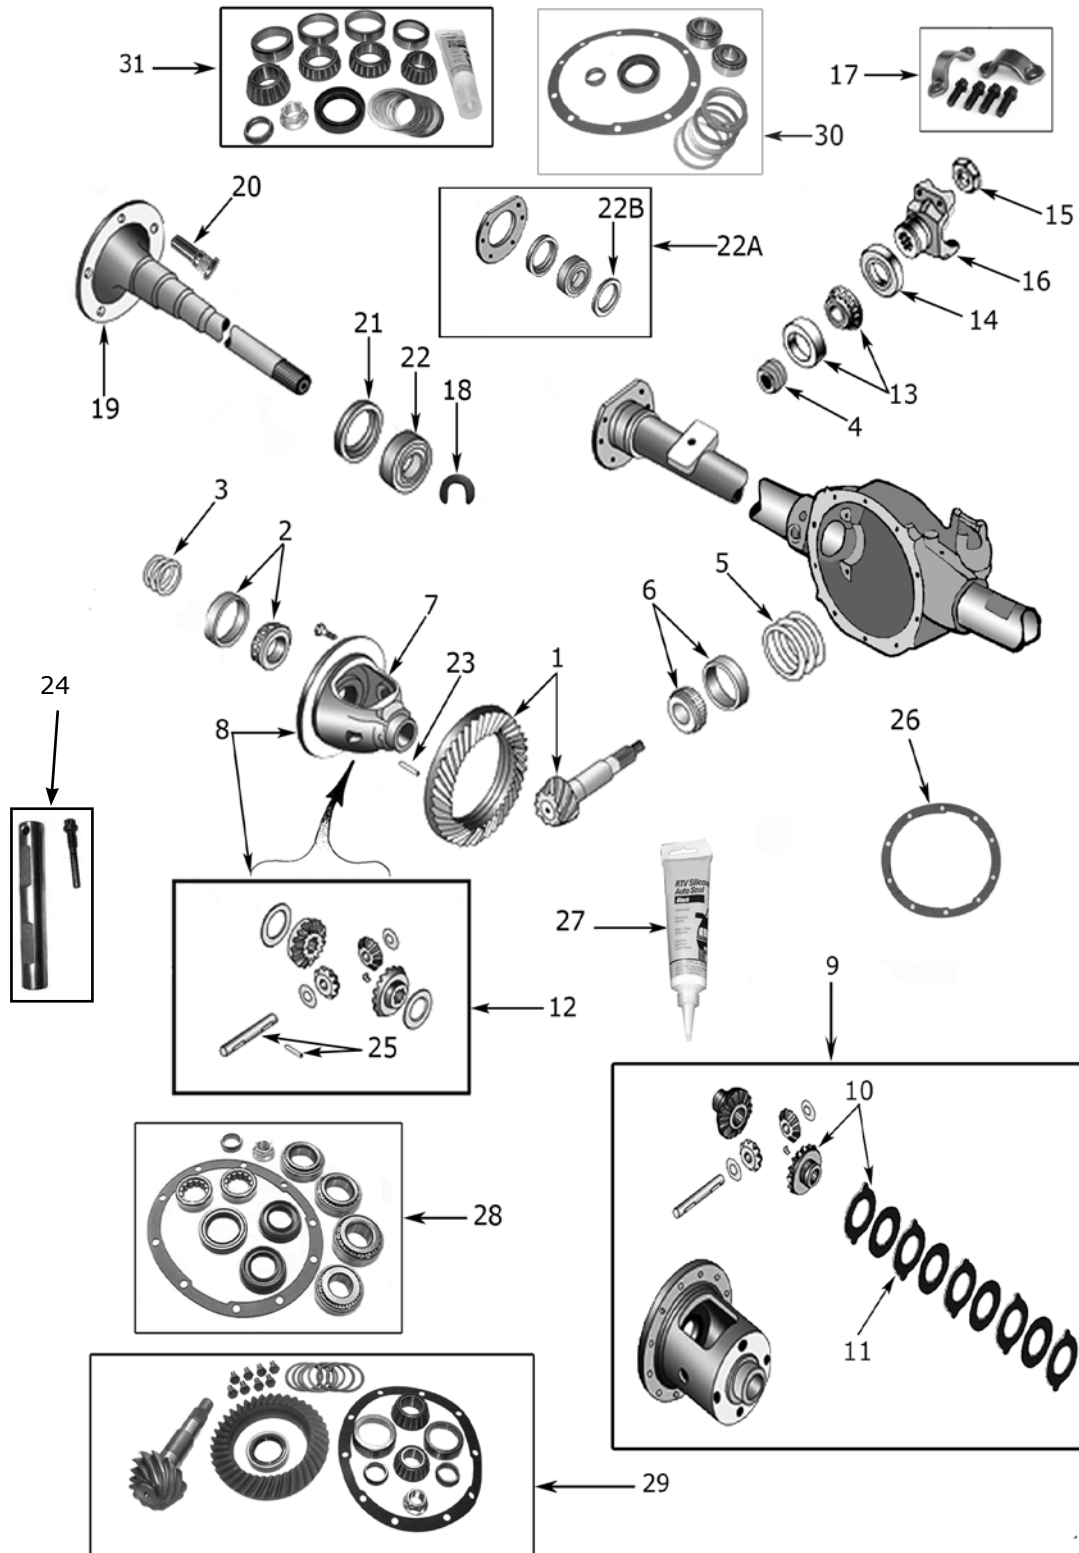

Axle / Differential

MODEL 35 REAR AXLE

YJ 1987 - 1995 (CONTINUED)

YJ 1987 / 1995 (CONTINUED)

1

ITEM#	DESCRIPTION	COMMENTS	YEARS	RATIO	REPLACES PART #
11	Plate Kit	Trac-Lok	87/95	All	83500263
12	Gear Set, Differential, Standard	All	87/90	All	83503002
		w/ ABS	91/93	All	4740670
		w/o ABS	91/93	All	83503002
		w/ ABS	1994	3.07	4740670
		w/o ABS	1994	3.07	83503002
		All	1995	3.07	4740670
		All	94/95	3.55, 3.73, 4.11	4740670
13	Bearing Set, Pinion	Outer	87/95	All	05252508
14	Seal, Pinion		87/95	All	83504946
15	Nut, Pinion		87/95	All	J3182601
16	Yoke, Pinion	w/ 3.219" U-Joint Length	87/94	All	83503318
		w/ 3.625" U-Joint Length	93/95	All	4746835
17	Strap & Bolt Kit, U-Joint	Hex Head	87/95	All	4006698K
		12 Point Head	87/95	All	4006928K
18	Retainer, Axle Shaft		90/95	All	5252505
19	Axle Assembly	Right, (28.85")	87/89	All	83502882
		Left, (30.35")	87/89	All	83502883
		Right, (29.04") w/o ABS	1990	All	5252956
		Left, (30.54") w/o ABS	1990	All	05252957
		Right, (29.04")	91/92	All	05252948
		Left, (30.54")	91/92	All	05252949
		Right, (29.00")	93/95	All	4713192
		Left, (30.62")	93/95	All	4713193
20	Stud, Wheel		87/95	All	83503053
21	Seal, Axle Shaft	Outer	87/89	All	53000477
			90/95	All	4856336
22	Bearing Assembly, Axle	Outer	90/95	All	J8134036
22a	Bearing & Retainer Kit		87/89	All	83501451
22b	Seal, Axle	Inner	87/89	All	83503010
23	Pin, Differential Shaft	(Threaded Pin Type)	90/95	All	5252502
24	Shaft & Pin Kit, Differential	(Threaded Pin Type)	90/95	All	5252502K
25	Shaft & Pin Kit, Differential	(Incl. Roll Type Pin)	87/89	All- Std. Diff	3224231K
26	Gasket, Differential Cover		87/95	All	35AX-CG
27	RTV Silicone Sealant		87/95	All	J8993317

CROWN MASTER KITS

28	Bearing & Seal Kit, Master Kit		90/95	All	D35-MASKIT
29	Ring & Pinion, Master Kit		87/95	3.07	707244-1X
			87/95	3.55	707244-3X
			87/95	4.11	707244-4X
30	Pinion Bearing & Seal, Master Kit		97/06	All	D35-PBK
31	Pinion & Carrier Bearing, Master Kit		97/06	All	3171166K