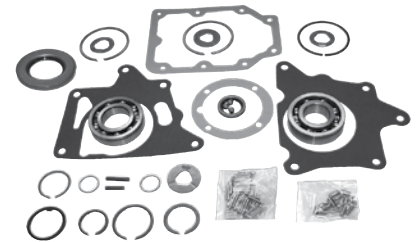

TRANSMISSION INSTALLATION KITS

Includes: Front And Rear Bearings, Gaskets, Oil Seals and Small Parts Kit. Does Not Include Blocking Rings.

Replaces Part #	Description
T14-BSG	For All T14A 3 Speed Transmissions
T90-BSG	For All T90 Transmissions
T150-BSG	For All T150 Transmissions
T170-BSG	For T176, T177, T178 Transmissions