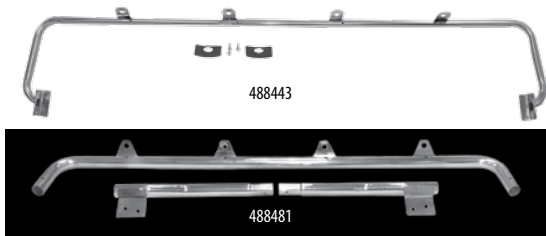

DASH KNOBS

Set of Six Knobs

Model	Years	Color	Replaces Part #
CJ-5, 7, 8	76/86	Black	5459189B-K
CJ-5, 7, 8	76/86	Aluminum, Billet	5459189AL-K

STAINLESS STEEL DASH GRAB BARS

Model	Years	Replaces Part #
CJ-5, 6, 7, 8, YJ	55/95	488409

LIGHT BARS

Model	Years	Color	Replaces Part #
CJ-7, 8	76/86	Stainless	488443
YJ	87/95	Stainless	488443
TJ	97/06	Stainless	488481

STAINLESS STEEL DASH OVERLAYS

Model	Years	Comments	Replaces Part #
CJ-5, 7, 8	76/86	w/ Radio Opening	488412

Model	Years	Replaces Part #
YJ	87/95	488413

WINDSHIELD KNOBS

Chrome, Set of 2

Model	Years	Replaces Part #
CJ-5, 7, 8	76/86	488527

INTERIOR WINDSHIELD MOUNT BRACKETS

Model	Years	Color	Replaces Part #
CJ-5, 7, 8, YJ	76/95	Stainless	488408

BILLET SHIFT KNOBS

Made from durable polished billet aluminum for a long life. Shift patterns etched directly into the shift knob.

Description	Replaces Part #
Transfer Case Shift Knob (NP231)	46009
Shift Knob w/ Shift Pattern, 3/8-16 Threads, 5-Speed	46006
Shift Knob w/ Shift Pattern, 10mm X 1.5 Metric, 5-Speed	46005

STEERING COLUMN COVER

STAINLESS STEEL

Model	Years	Replaces Part #
CJ-5, 7, 8	76/86	488446

TOW HOOK KITS

Fits: 55/86 CJ-5, 6, 7, 8

Color	Replaces Part #
Chrome	THC-1
Black	THB-1