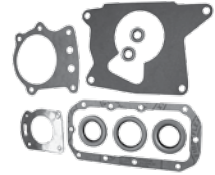

GASKET & SEAL KITS DANA TRANSFER CASES

Replaces Part #
D300-GS
For 80/86 Dana 300
Transfer Case
Includes: Shims