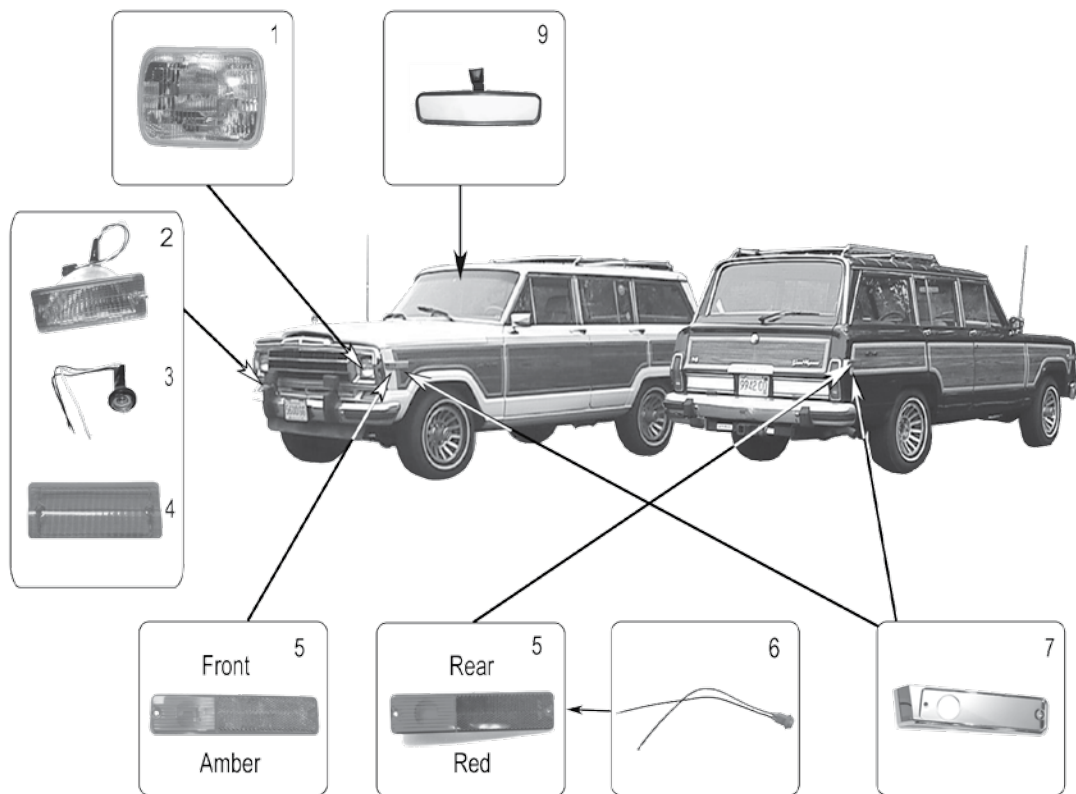

Lamps and Mirrors

SJ - 1972 - 1991

CROWN KITS