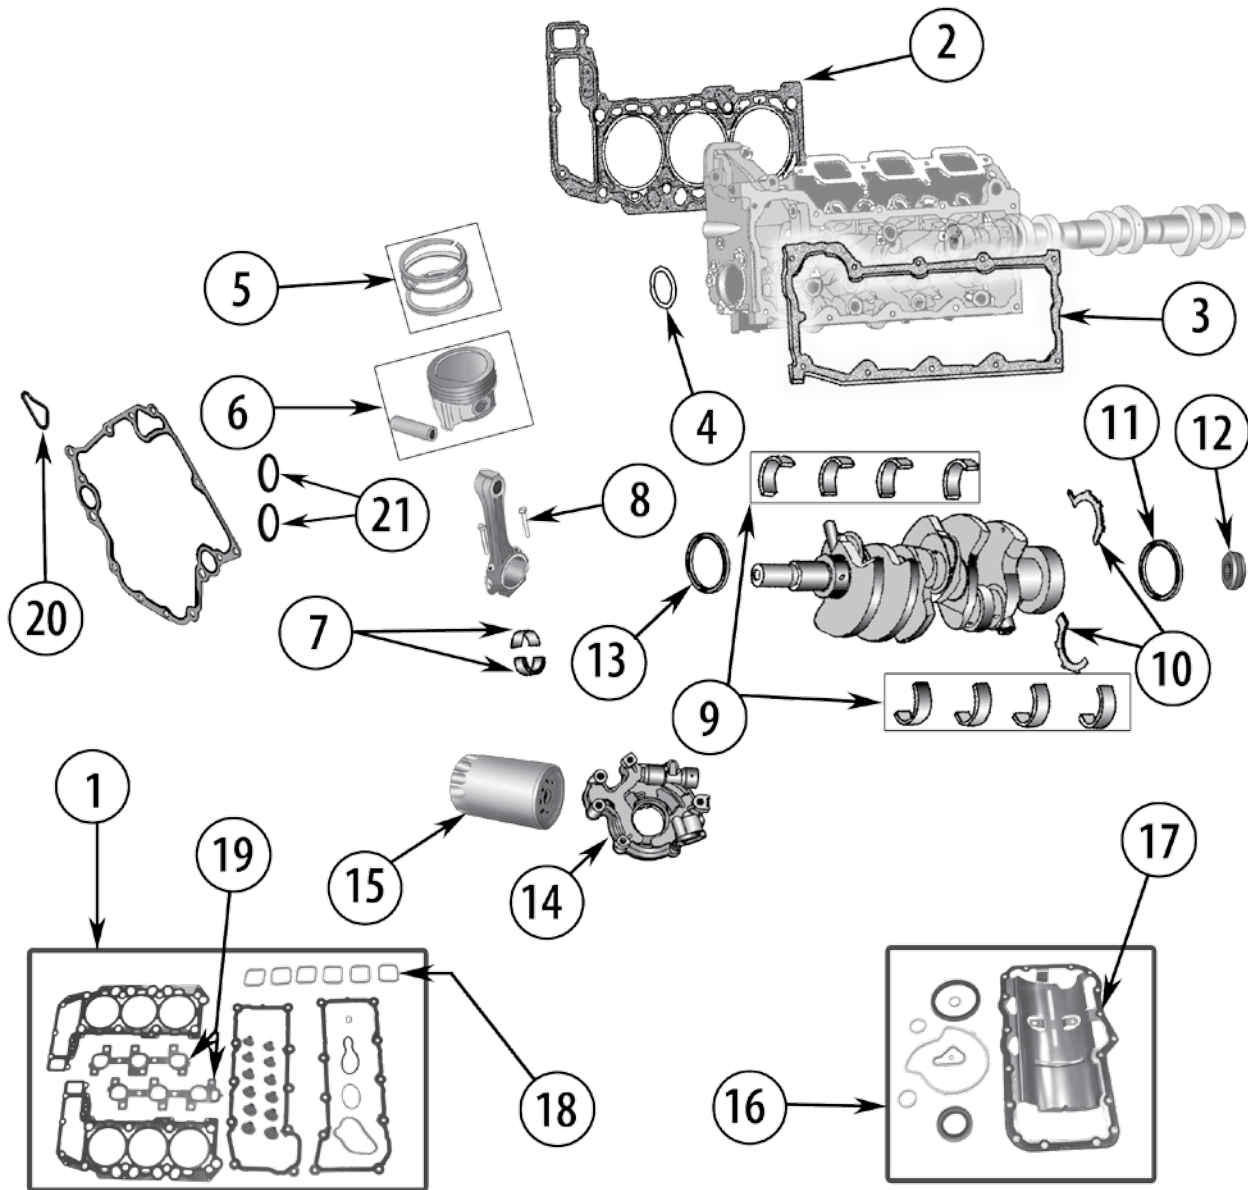

3.7 LITER DAIMLER-CHRYSLER ENGINE

* This Part # not yet carried by Crown Automotive

For Additional Engine Kits See Chapter 20. Tune-Up Kits Can Be Found In Chapter 7.
Copyright © 2012 Crown Automotive Sales Co., Inc. All rights reserved.

ITEM #	DESCRIPTION	YEAR	COMMENTS	REPLACES PART #
1	Gasket Set, Upper	02/05	w/ Metal Cylinder Head Covers	5135792AA
		05/06	Plastic Cylinder Head Covers	5170703AA
		07/11		68003564AA
2	Gasket, Cylinder Head	02/11	L or R	53020989
3	Gasket, Valve Cover	02/05	Left w/ Metal Cylinder Head Covers	53020991
		02/05	Right w/ Metal Cylinder Head Covers	53020992
		06/11	Left w/ Plastic Cylinder Head Covers	53021959AA
		06/11	Right w/ Plastic Cylinder Head Covers	53021958AA
4	O-Ring, Access Hole	02/11		53021032
5	Ring Set, Piston	02/11	For 1 Piston, Standard	5012364AC
		02/11	For 6 Pistons, Standard	5012364AAK6
6	Piston & Pin	02/07	Standard (Rod Not Included)	5019316P
7	Bearing Set, Connecting Rod	02/11	Contains 6 Bearings, Standard	5019447K
		02/11	Contains 6 Bearings, .5mm Undersize	5019447K5
		02/11	Contains 6 Bearings, .75mm Undersize	5019447K75
8	Bolt, Connecting Rod	02/05		6504720 *
		06/11		6503928 *
9	Bearing Set, Crankshaft Main	02/11	Complete Set, Standard	5066733K
		02/11	Complete Set, .25mm Undersize	5066733K25
		02/11	Complete Set, .5mm Undersize	5066733K5
		02/11	Complete Set, .75mm Undersize	5066733K75
10	Washer Crankshaft, Thrust	02/11		5012356AB
11	Seal, Crankshaft, Rear	02/11		53020788
12	Bearing, Pilot	02/07		53009180AB
13	Seal, Crankshaft, Front	02/11		53021313AA
14	Pump, Engine Oil	02/11		53020827AC
15	Filter, Engine Oil	02/08		4781452BB
		09/11		5184231AA
16	Gasket Set, Lower	02/11		5135793AA
17	Gasket, Oil Pan	02/11		53021001AB
18	Seal, Intake Manifold	02/11	6 Required	53010310AB
19	Gasket, Exhaust Manifold	02/11	Right	53013932AB
		02/11	Left	53013933AB
20	Gasket, Timing Case Cover	02/11		53021226AA
21	O-Ring, Timing Case Cover	02/11	2 Required	53021239AA

Continued on next page

* This Part # not yet carried by Crown Automotive