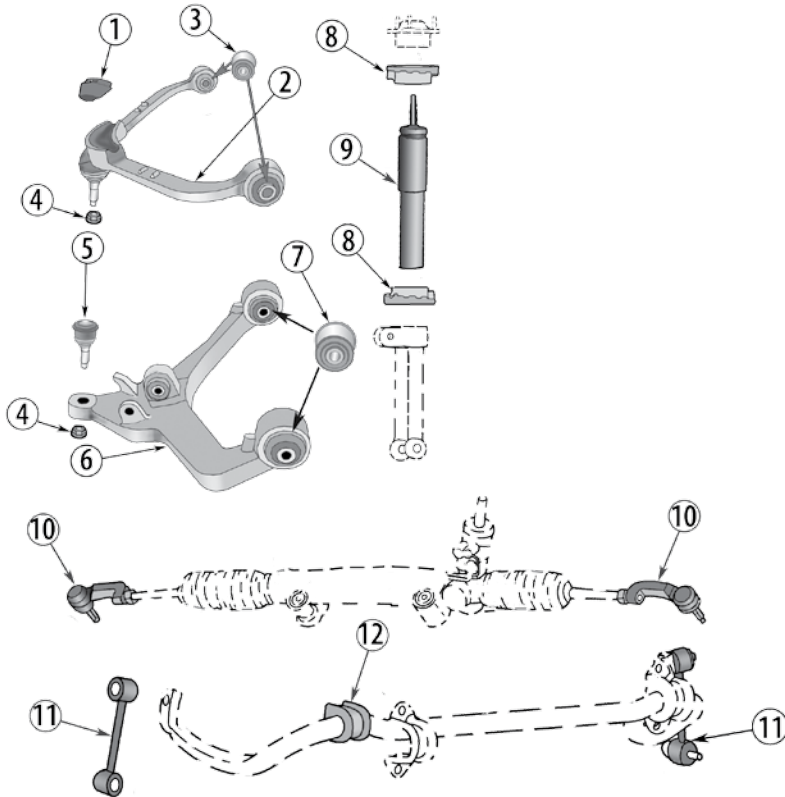

Steering & Suspension

KK - 2008/2011

FRONT