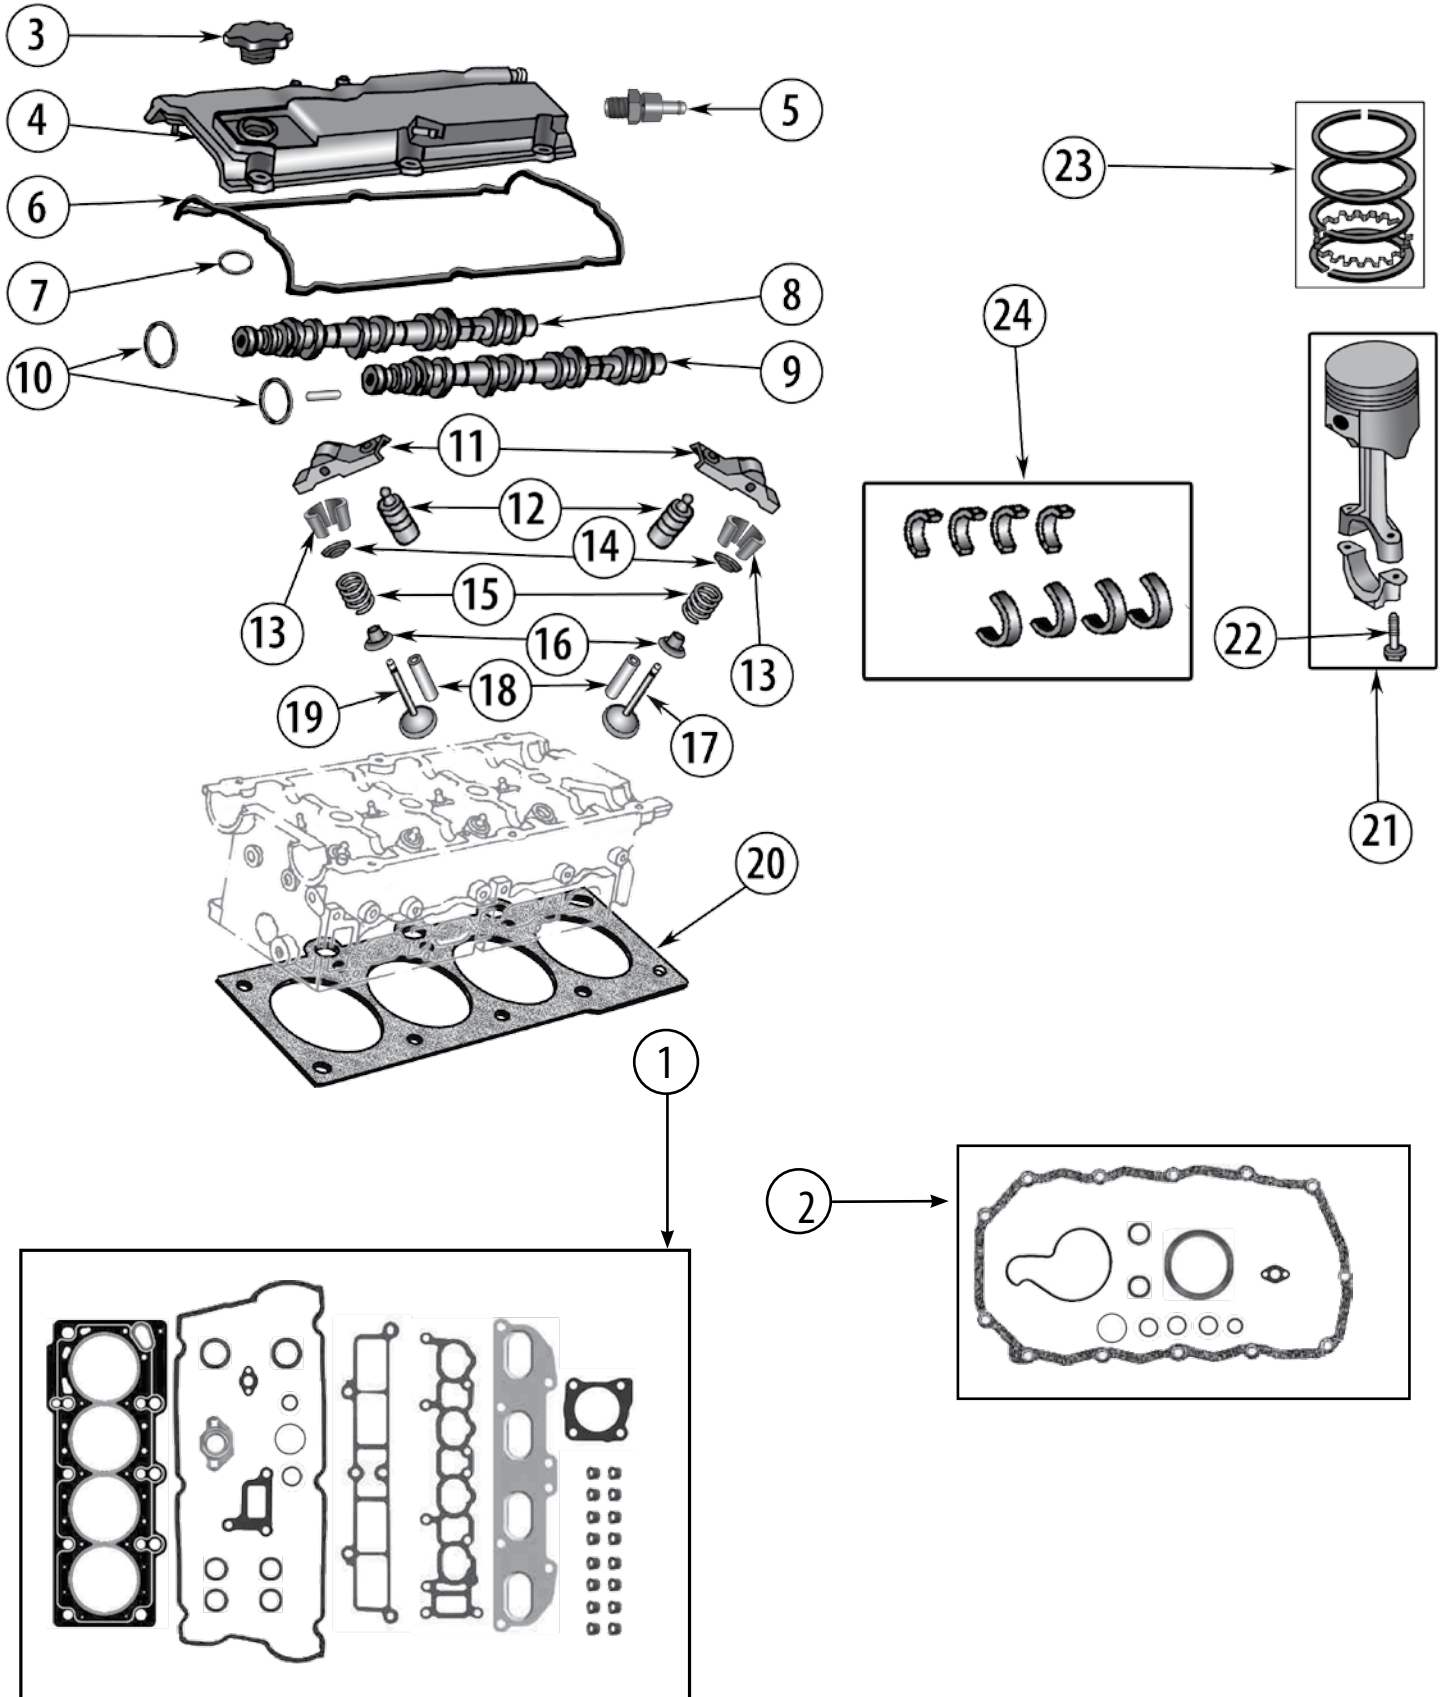

Engine

2.4 LITER DOHC ENGINE

ITEM #	DESCRIPTION	YEAR	COMMENT	REPLACES PART #
1	Gasket Set, Upper	02/06 07/10		5072474AC 5189956AB *
2	Gasket Set, Lower	02/06 07/10		5072475AA * 5189957AB *
3	Cap, Oil Filler	02/06 07/10		4777536 53013775AA *
4	Valve Cover	02/06		53010493AD *
5	Valve, PCV	03/06 07/09	Screw in Type	4777240AD 5047002AA
6	Gasket, Valve Cover	02/06 07/10		4777478 4884762AA *
7	Gasket, Spark Plug Well	02/06 07/10	4 required 1 required	4777477 4884765AA *
8	Camshaft, Intake	02/06		4781681AB *
9	Camshaft, Exhaust	02/04 05/06		4781679AA * 4781679AB *
10	Seal, Camshaft, Front	02/06		4777086
11	Rocker Arm, Valve	02/06		4884042AA *
12	Adjuster, Valve Lash (Lifter)	02/06		4777976AA
13	Lock, Valve Spring	02/06		4777050AC *
14	Retainer, Valve Spring	02/06		4648682AB *
15	Spring, Valve	02/06		4648907AA *
16	Seal, Valve Guide	02/06 07/10		4648619 2222425000 *
17	Valve, Exhaust	02/06 02/06	Standard .015" , Oversize	4884690AA * 4777899AA *
18	Guide, Intake/Exhaust Valve	02/06	7mm, Oversize	4667411 *
19	Valve, Intake	02/05 2006 02/06	Standard Standard .015" Oversize	4667969AB * 4884691AA * 4667970AB *
20	Gasket, Cylinder Head	02/06 07/10		4884443AD 5189976AA *
21	Piston Pin & Rod	02/03 04/05 04/05 2006		5066565AA * 5066565AB * 5142303AA * 4648828AE *
22	Bolt, Connecting Rod	02/05 2006		6503116 * 6508307AA *
23	Ring Set, Piston	02/06	Standard	5073524AA *
24	Bearing Set, Connecting Rod	02/06 02/06 02/06 02/06	Standard, Includes 4 Bearings .25mm, Undersize .5mm, Undersize .75mm, Undersize	5093448K 5093450K 5093448K-5 5093448K-75

* This Part # not carried by Crown Automotive

Continued on next page