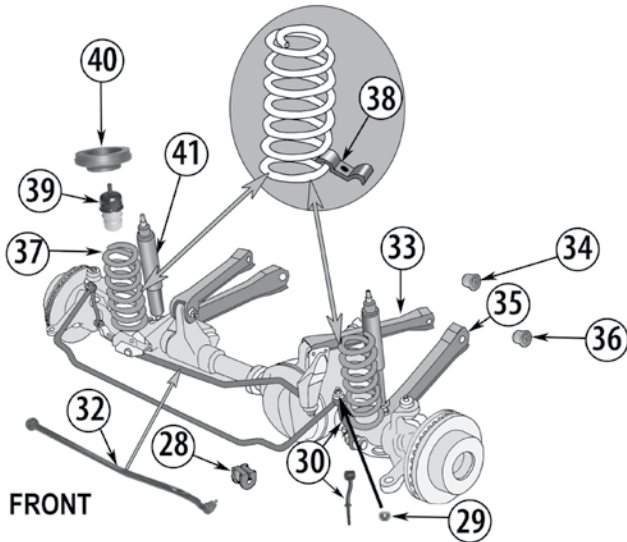

Steering & Suspension

XJ - 1984/2001
MJ - 1986/1993
CONTINUED

ITEM #	DESCRIPTION	POSITION	YEARS	MODEL(S)	COMMENTS	REPLACES PART #
28	Bushing, Stabilizer Bar	Front	84/89	All	.86" ID	52001144
			90/93	All	.95" ID	52006495
			87/96	All	1.04" ID	52003232
			84/93	All	.93" ID	J5365098
			97/01	XJ	1.02" ID, Side Cut	52005653
29	Grommet, Link, Stabilizer Bar	Front	84/01	All		52001132
30	Link, Stabilizer Bar	Front	84/5-20-91	All	7.5" Long	52003360
			5-21-91/01	All	8.25" Long	52037849
31	Link Kit, Stabilizer Bar	Front	84/5-20-91	All	7.5" Long, Incl. Link, Grommets, Nut, Retainers	52003360K
			5-21-91/01	All	8.25" Long, Incl. Link, Grommets, Nut, Retainers	52037849K
32	Track Bar	Front	84/90	All		52003918
			91/01	All	LHD	52088432
			91/01	All	RHD	53054317
33	Control Arm	Front, Upper	84/01	All	Includes Bushing	52087711
34	Bushing, Control Arm	Front, Upper	84/99	All	Axle or Body Side	52087709
			00/01	XJ	Axle or Body Side	52087852
35	Control Arm	Front, Lower	84/01	All		52001162

Check Out Chapter 19 for **ROUGH TRAIL BY CROWN** HD Upgrades and Other Aftermarket Products. For Additional Steering & Suspension Kits, See Chapter 20.
Copyright © 2012 Crown Automotive Sales Co., Inc. All rights reserved.