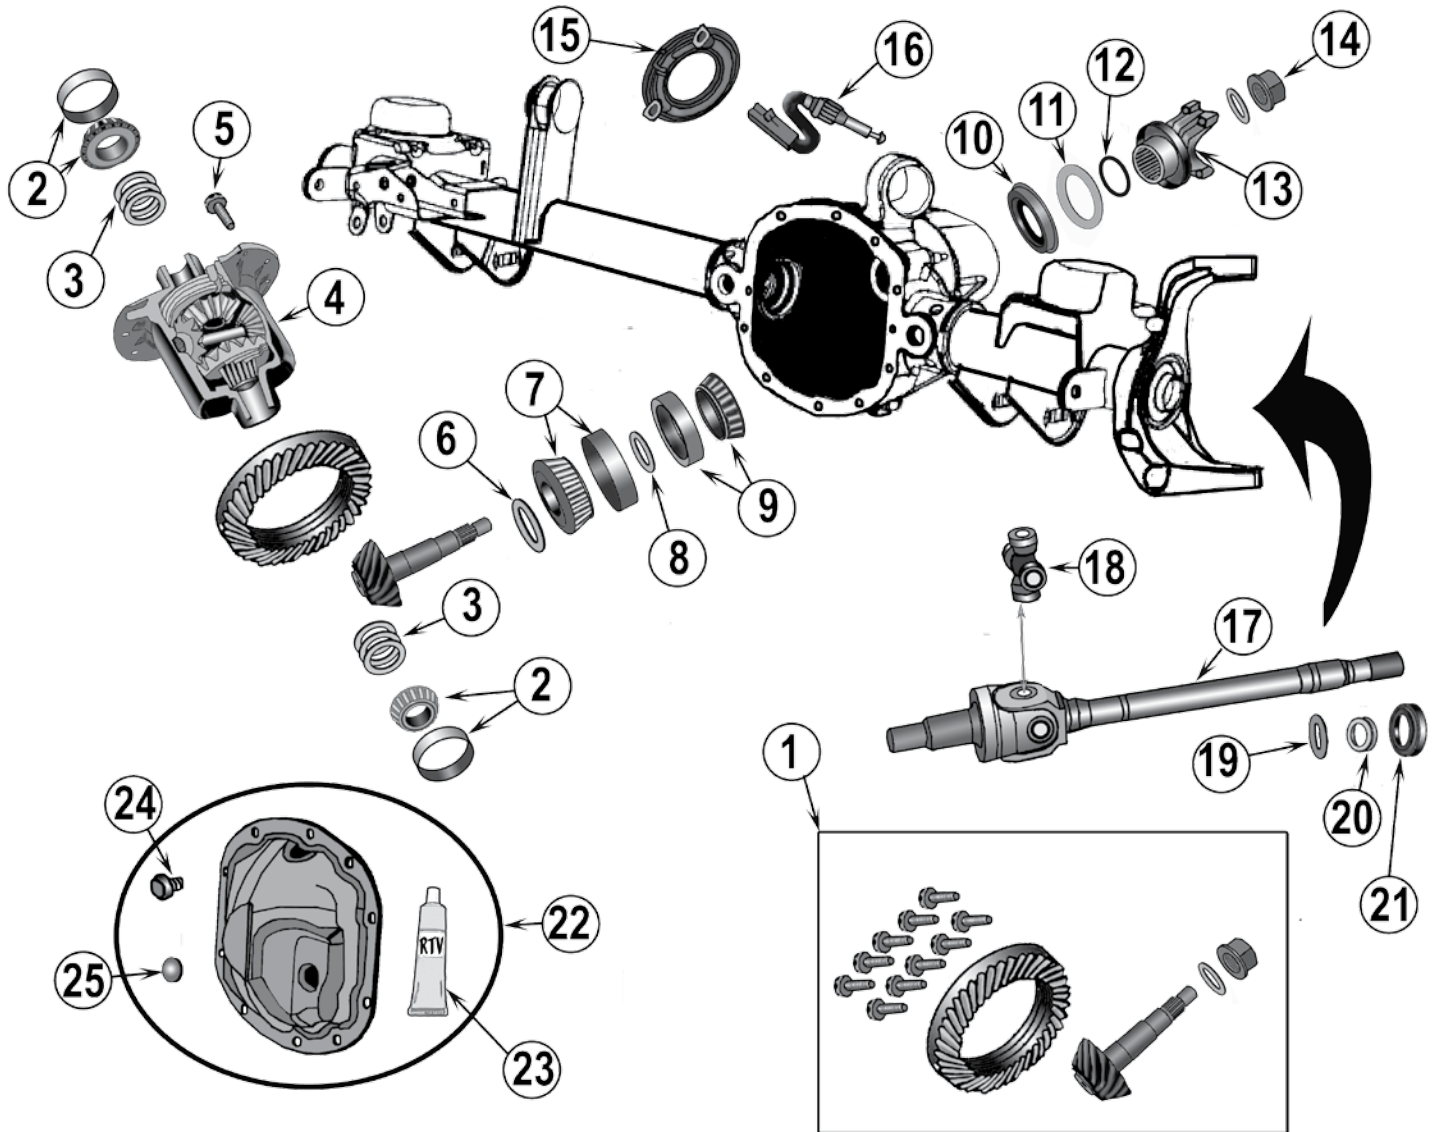

Axle / Differential

MODEL 44 FRONT AXLE

TJ 2003 - 2006 W/ TRU-LOK

ONLY AVAILABLE WITH RUBICON PACKAGE

TJ 2003 - 2006 W/ TRU-LOK

1

ITEM #	DESCRIPTION	YEARS	RATIO	COMMENTS	REPLACES PART #
1	Gear Kit, Ring & Pinion	03/06	4.11		5127180AA
2	Bearing, Differential Side	03/06	4.11	2 Bearings & 2 Cups	J8124071
3	Shim Kit, Differential Side	03/06	4.11		5093047AA
4	Case Assembly, Differential	03/06	4.11	Includes Internal Parts & Plates	52104571AA
5	Bolt Kit, Ring Gear to Carrier	03/06	4.11	3/8" Bolts - 10 Bolts	4720891
6	Shim, Drive Pinion Bearing	03/06	4.11	Currently Dealer Only	VARIOUS *
7	Bearing, Drive Pinion, Inner	03/06	4.11	1 Bearing & 1 Cup	J8124051
8	Shim Kit, Pinion Shaft	03/06	4.11	Preload	5014907AA *
9	Bearing, Drive Pinion, Outer	03/06	4.11	1 Bearing & 1 Cup	J8124052
10	Seal, Drive Pinion	03/06	4.11		5066446AA
11	Slinger, Drive Pinion	03/06	4.11		J0636566
12	O-Ring, Pinion Flange	03/06	4.11	On Hub of Yoke	5012453AA
13	Yoke, Axle	03/06	4.11		4797689 *
14	Nut, Pinion Yoke, w/ Washer	03/06	4.11		5017755AA
15	Actuator, Axle Locker	03/06	4.11		52104611AA
16	Sensor, Axle Locker	03/06	4.11		52104610AA *
17	Shaft, Axle	03/06	4.11	Right	5083666AB
		03/06	4.11	Left	5083667AB
18	U Joint, Front Axle	03/06	4.11	Left or Right	8126638SP
19	Slinger, Oil	03/06	4.11		5083669AA
20	Guide, Axle Shaft	03/06	4.11		68002412AA *
21	Seal, Axle Drive Shaft	03/06	4.11		5014852AB
22	Cover, Differential	03/06	4.11		5083661AA
23	Sealant, RTV	03/06	4.11		J8993317
24	Bolt, Differential Cover	03/06	4.11		J0273573
25	Plug, Differential Cover	03/06	4.11		3640792

* This Part # not currently carried by Crown Automotive