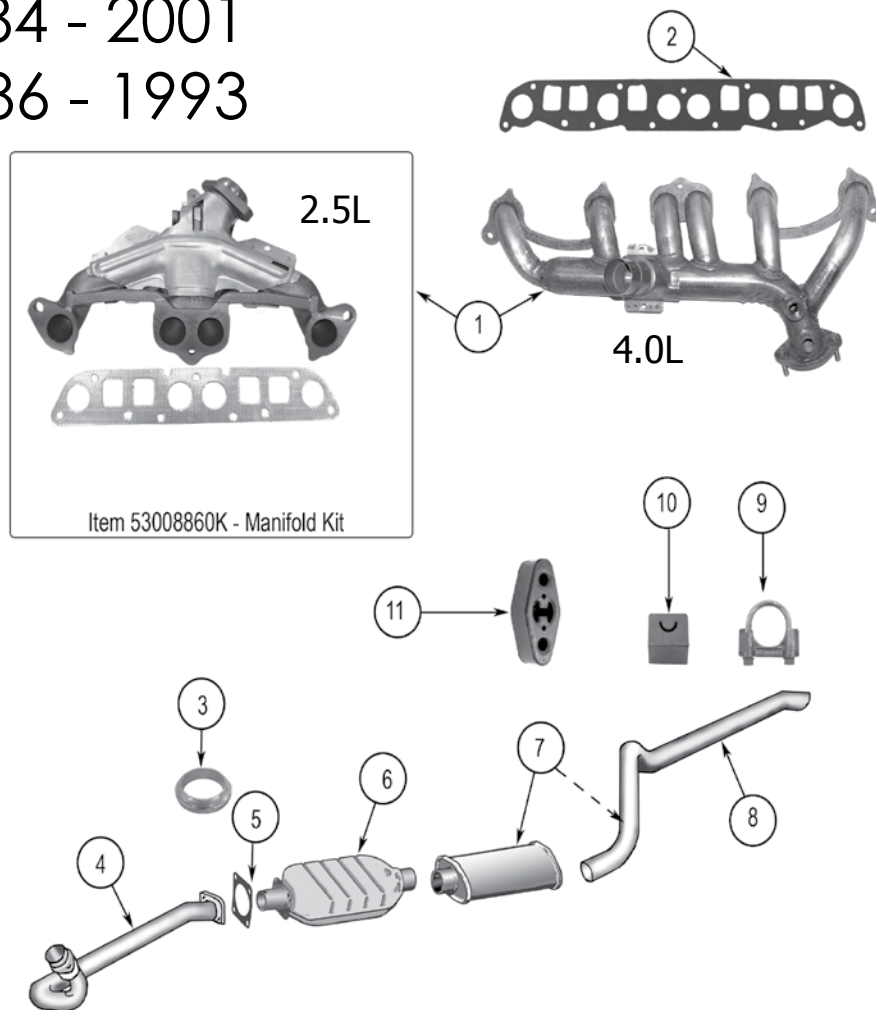

Exhaust

XJ - 1984 - 2001
MJ - 1986 - 1993

ITEM #	DESCRIPTION	MODEL	ENGINE	YEARS	COMMENTS	REPLACES PART #
1	Manifold, Exhaust	XJ, MJ	2.5	84/00	Includes Gasket & EGR Plate Right (All) Left (Except CA)	53008860K
		XJ, MJ	2.8	84/86		83500798 *
		XJ, MJ	2.8	84/86		83500794 *
		XJ, MJ	4.0	87/90	Includes Flex Bellows Front Rear	53006244
		XJ, MJ	4.0	91/99		4883385
		XJ	4.0	00/01		53010196
		XJ	4.0	00/01		53010199
2	Gasket, Exhaust Manifold	XJ, MJ	2.5	84/00	Gasket Set (2)	J3242854
		XJ, MJ	2.8	84/86		83503187 *
		XJ, MJ	4.0	87/90		53006529
		XJ, MJ	4.0	91/99		53010238
		XJ	4.0	00/01		4854038
3	Seal, Front Pipe to Manifold	XJ, MJ	2.8	84/86		53000692
		XJ, MJ	4.0	87/90		E0031362
		XJ, MJ	4.0	91/99		52005431

* This Part # not carried by Crown Automotive