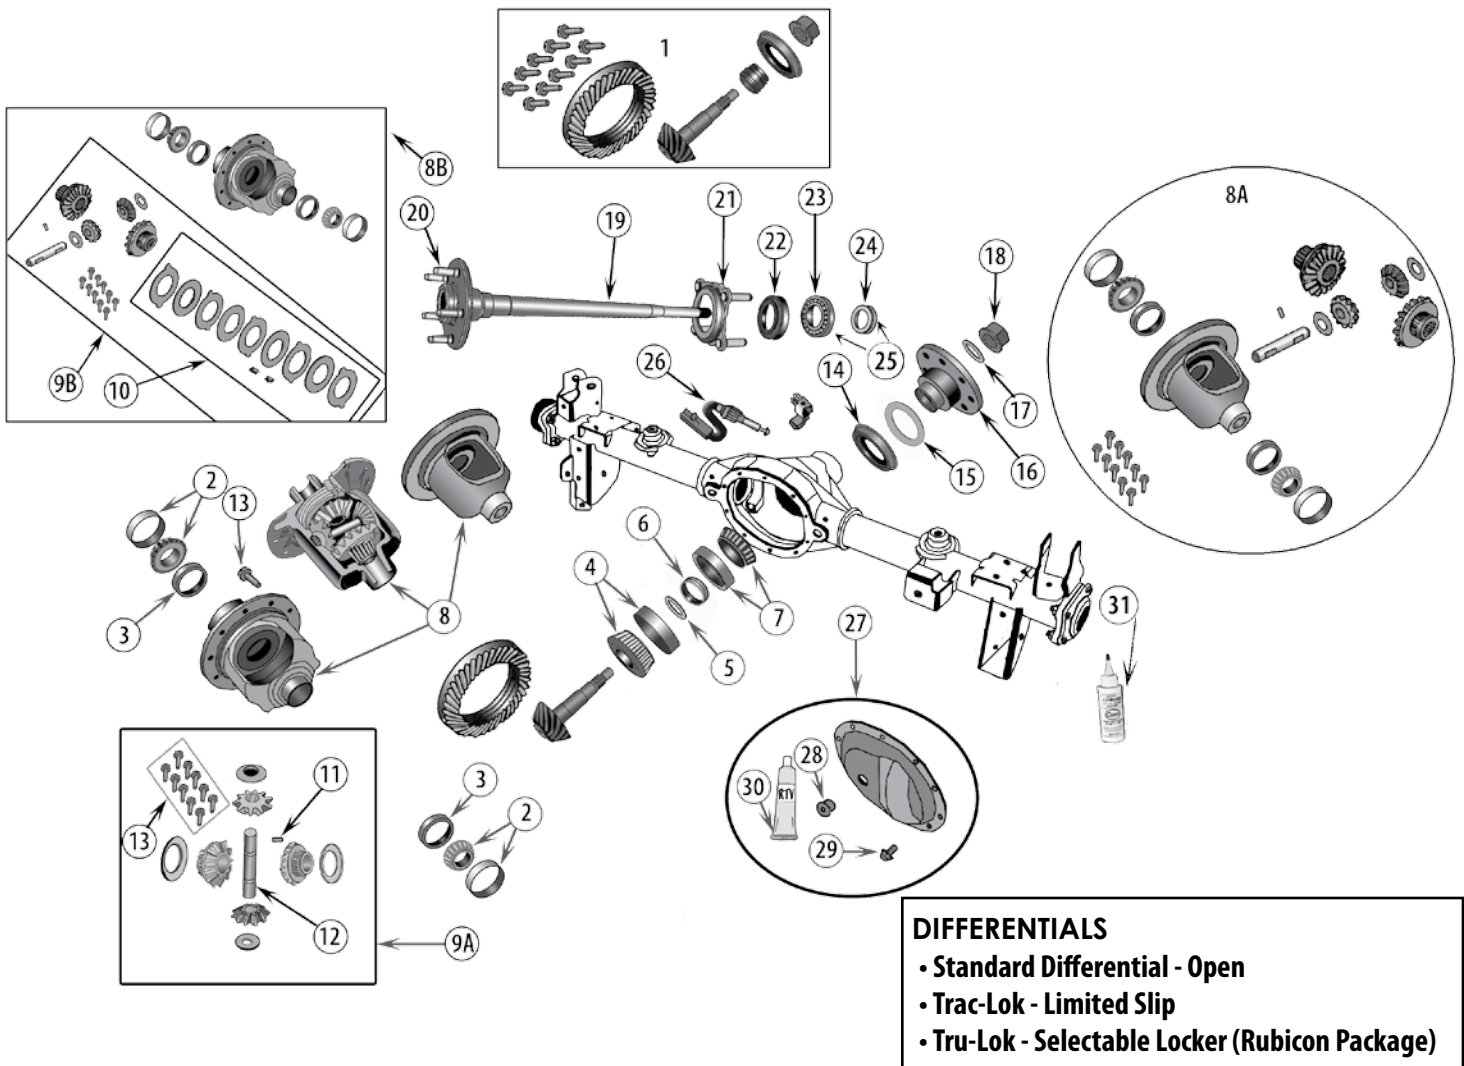

Axle / Differential

MODEL SUPER 44/226 REAR AXLE

JK 2007 - 2011

DIFFERENTIALS

- Standard Differential - Open
- Trac-Lok - Limited Slip
- Tru-Lok - Selectable Locker (Rubicon Package)

ITEM	DESCRIPTION	COMMENTS	YEARS	RATIO	REPLACES PART #
1	Gear Kit, Ring & Pinion	w/ 7/16" Ring Gear Bolts	2007	3.21	68003263AA
		w/ 7/16" Ring Gear Bolts	2007	4.11	68003426AA
		w/ 1/2" Ring Gear Bolts	07/11	3.21	68035568AA
		w/ 1/2" Ring Gear Bolts	08/11	3.73	68038761AA *
		w/ 1/2" Ring Gear Bolts	07/11	4.11	68035581AA
2	Bearing Kit, Differential	w/ Std. Diff. or Trac-Lok, 2 Bearings & 2 Cups	07/11	All	J8124071
		w/ Tru-Lok, 2 Bearings & 2 Cups	07/11	All	68003555AA
3	Shim Kit, Differential	w/ Standard Diff. or Trac-Lok	07/11	All	68003268AA
		w/ Tru-Lok	07/11	All	68003556AA
4	Bearing Kit, Drive Pinion	1 Bearing & 1 Cup, Rear (Inner)	07/11	All	4746979

* This Part # not yet carried by Crown Automotive