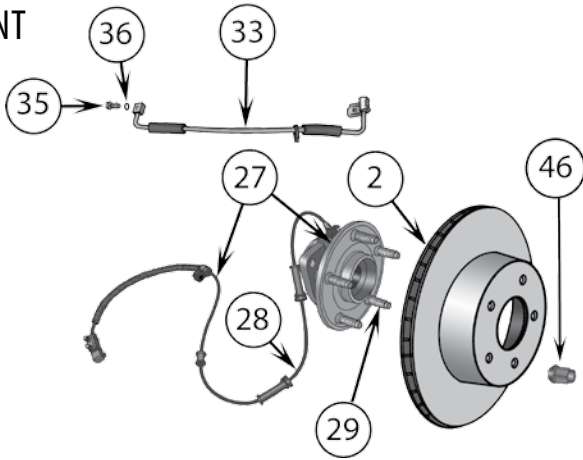

Brake

WK 2005 - 2010 • XK 2006 - 2010 (CONTINUED)

FRONT