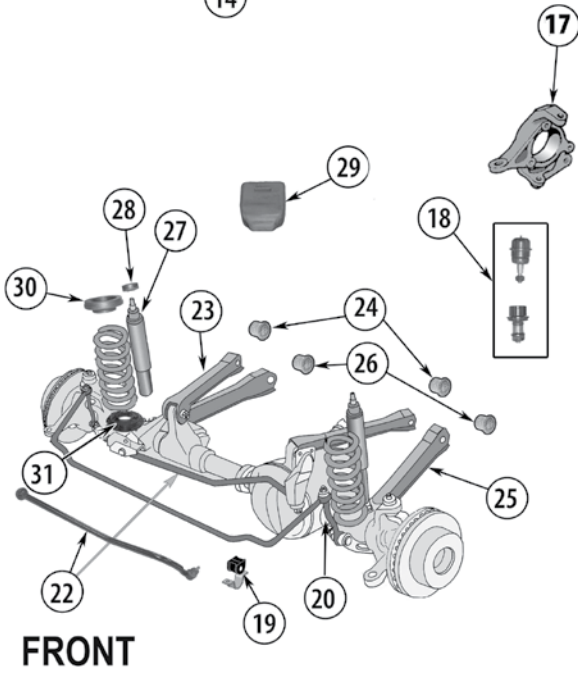

Steering & Suspension

WJ, WG - 1999/2004
(CONTINUED)

ITEM #	DESCRIPTION	POSITION	YEARS	MODEL(S)	COMMENTS	REPLACES PART #
21	Damper, Steering		99/04	All		52088251AB
22	Track Bar	Front	99/04	All	w/ LHD, w/ 4.0, 4.7	52088305AB
23	Control Arm	Front, Upper	99/04	All	Includes Bushing	52088208AB
24	Bushing, Control Arm	Front, Upper	99/04	All	Body or Axle End	52088214
25	Control Arm	Front, Lower	99/04	WJ	Includes Bushings	52088217AB
			99/02	WG	Includes Bushings	52088217AB
			03/04	WG		52080306AB *
26	Bushing, Control Arm	Front, Lower	99/04	All	Body Side	52037830
27	Shock Absorber	Front	99/04	WJ	Standard Duty	5014730AF
			99/04	WJ	Heavy Duty	5014732AC
28	Grommet, Shock Absorber	Front, Upper	99/04	All		52088289
29	Bumper, Jounce	Front	99/04	All		52088256
30	Isolator, Coil Spring	Front, Upper	99/04	All		52088257
31	Isolator, Coil Spring	Front, Lower	99/04	All		52088401
32	Control Arm	Rear, Upper	99/04	All	Includes Bushings	52088422AB
33	Control Arm	Rear, Lower	99/04	All	Includes Bushings	52088355AB
34	Bushing, Control Arm	Rear, Upper	99/04	All		52088425
35	Bushing, Control Arm	Rear, Lower	99/04	All	Frame Side	52037830
36	Shock Absorber	Rear	99/04	WJ		52088221AF
37	Link, Stabilizer Bar	Rear	99/04	All		52088319AB
38	Bushing, Stabilizer Bar	Rear	99/04	All		52088738AC
39	Stabilizer Bar	Rear	99/04	All		52088739AD
40	Ball Joint Assembly	Rear, Upper Arm	99/04	All		52088808AB
41	Bumper, Jounce	Rear	99/04	All		52088352
42	Isolator, Coil Spring	Rear, Lower	99/04	All		52088402AB
43	Isolator, Coil Spring	Rear, Upper	99/04	All		52088346AB

CROWN KITS AND *ROUGH TRAIL BY CROWN* UPGRADES

12	Drag Link Assembly	Pitman to Knuckle	99/04	All	LHD	52088463K
16	Tie Rod Assembly	Knuckle to Knuckle	99/04	All		52088870K
44	Performance Sway Bar Link		99/04	Rear, w/ Polyurethane Bushings		52088319AB-P
			99/04	Front, w/ Polyurethane Bushings		52088283P
45	2" Spacer Lift Kit		99/04			WJ2SP

* This Part # not yet carried by Crown Automotive