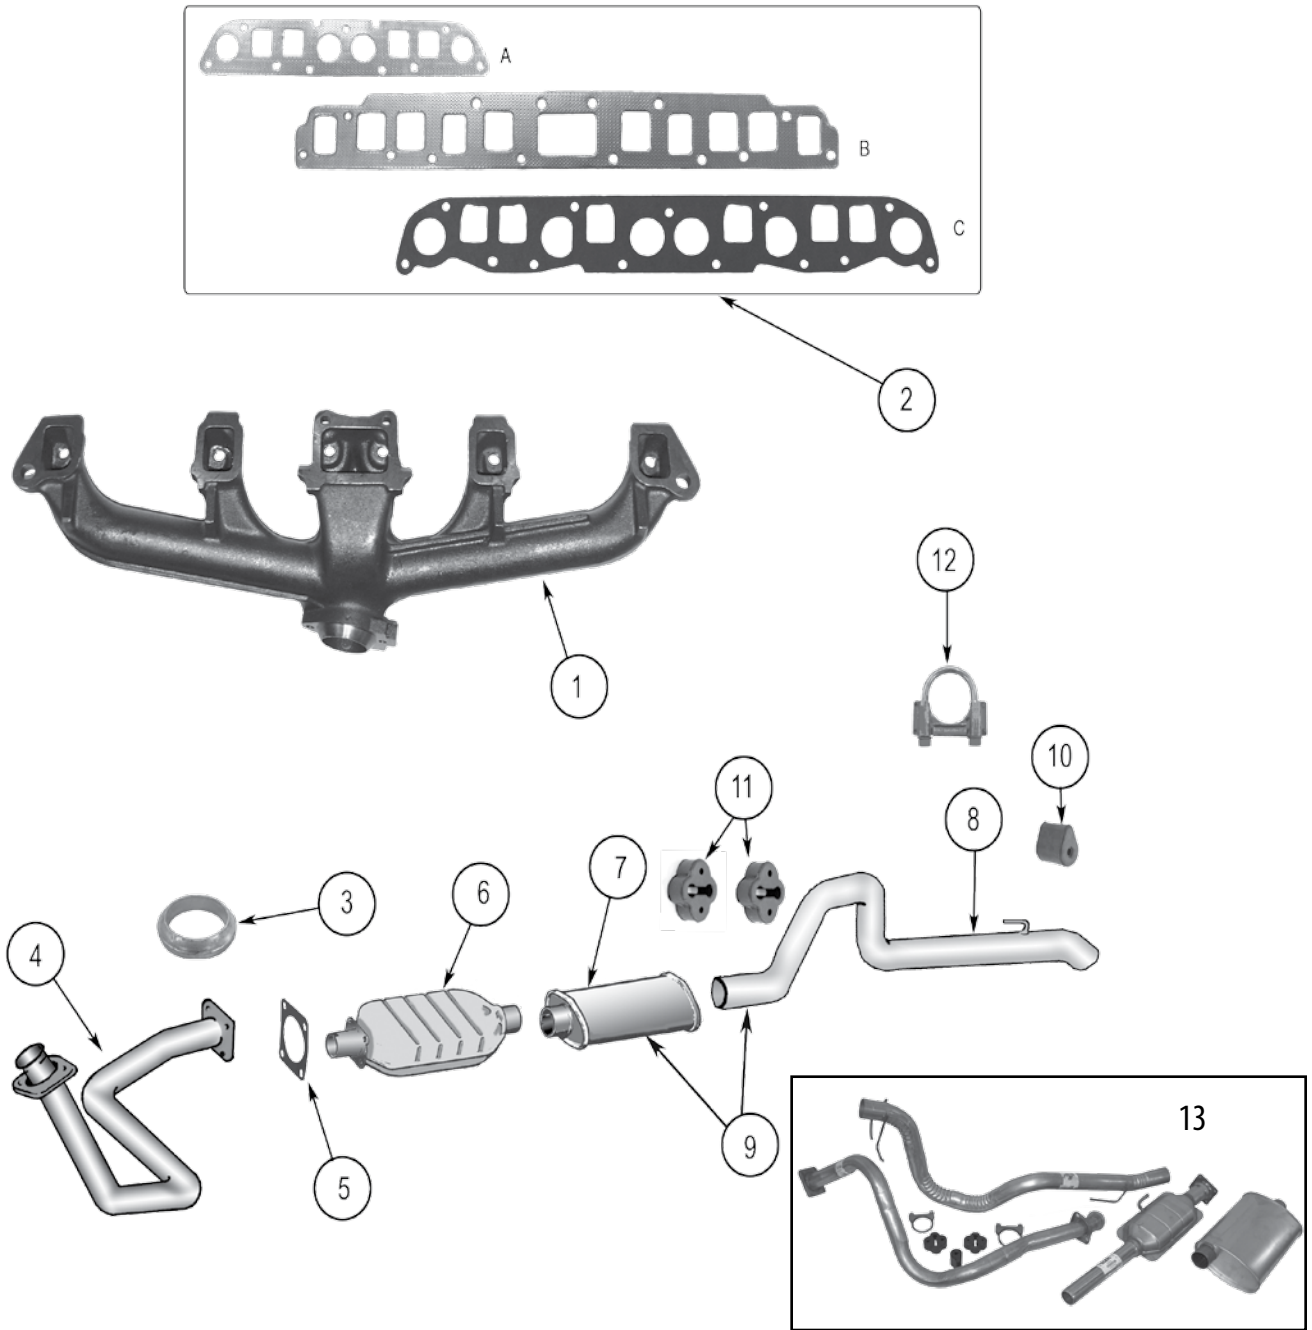

* This Part # not carried by Crown Automotive

Exhaust

YJ - 1987-1995

ITEM #	DESCRIPTION	ENGINE	YEARS	COMMENTS	REPLACES PART #
1	Manifold, Exhaust	2.5	87/95	Includes Gasket	53008860K
		4.2	87/90	Includes Gasket	J3237427
		4.0	91/95	Includes Flex Bellows	4883385