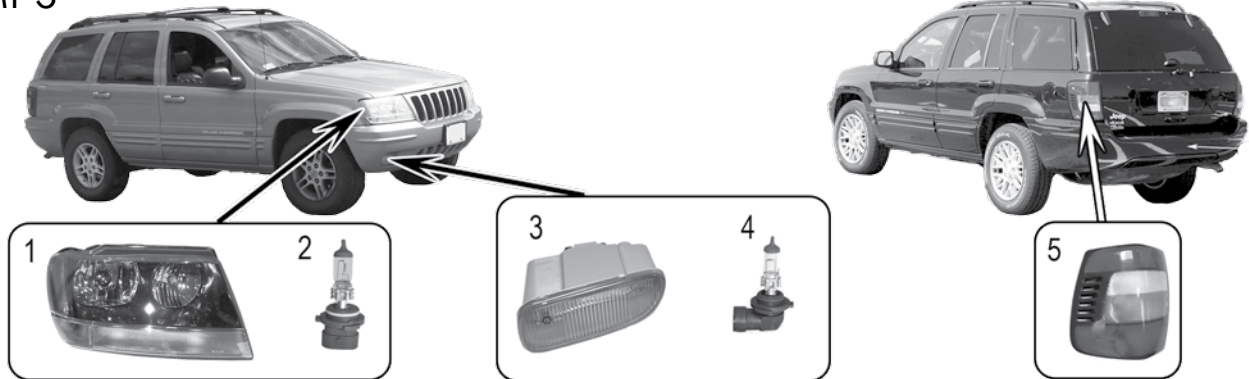

Lamps and Mirrors

WJ - 1999 - 2004

LAMPS

ITEM #	DESCRIPTION/ POSITION	YEARS	SIDE	COLOR / COMMENTS	REPLACES PART
1	Headlamp (Less Bulb)	99/04	Right	Laredo/Sport, USA/Canada w/o Leveling	55155128AB
	Headlamp (Less Bulb)	99/04	Left	Laredo/Sport, USA/Canada w/o Leveling	55155129AB
	Headlamp Assembly	99/04	Right	Limited, USA/Canada w/o Leveling	55155552AD
	Headlamp Assembly	99/04	Left	Limited, USA/Canada w/o Leveling	55155553AD
	Headlamp Assembly	99/04	Right	LHD, Sport/Premium, Europe (WG), w/o Leveling	55155576AE
	Headlamp Assembly	99/04	Left	LHD, Sport/Premium, Europe (WG), w/o Leveling	55155577AE
2	Bulb, Headlamp	99/04	L or R	9006XS, Low Beam	154870AA
		99/04	L or R	9005XS, High Beam	154846AA
3	Fog Lamp	99/03	Right		55155136AB
		99/03	Left		55155137AB
		2004	L or R		55156733AC
4	Bulb, Fog Lamp	99/02	L or R	9055	L0009055
5	Tail Lamp	99/11-12-01	Right	USA/Canada	55155138AC
		99/11-12-01	Left	USA/Canada	55155139AC
		11-13-01/04	Right	USA/Canada	55155138AJ
		11-13-01/04	Left	USA/Canada	55155139AI
		99/04	Right	Europe	5101898AA
		99/04	Left	Europe	5101899AA

CROWN KIT

6 Fog Lamp Kit   **99/03**   **Pair, L & R**   **Black**   **55155136K**