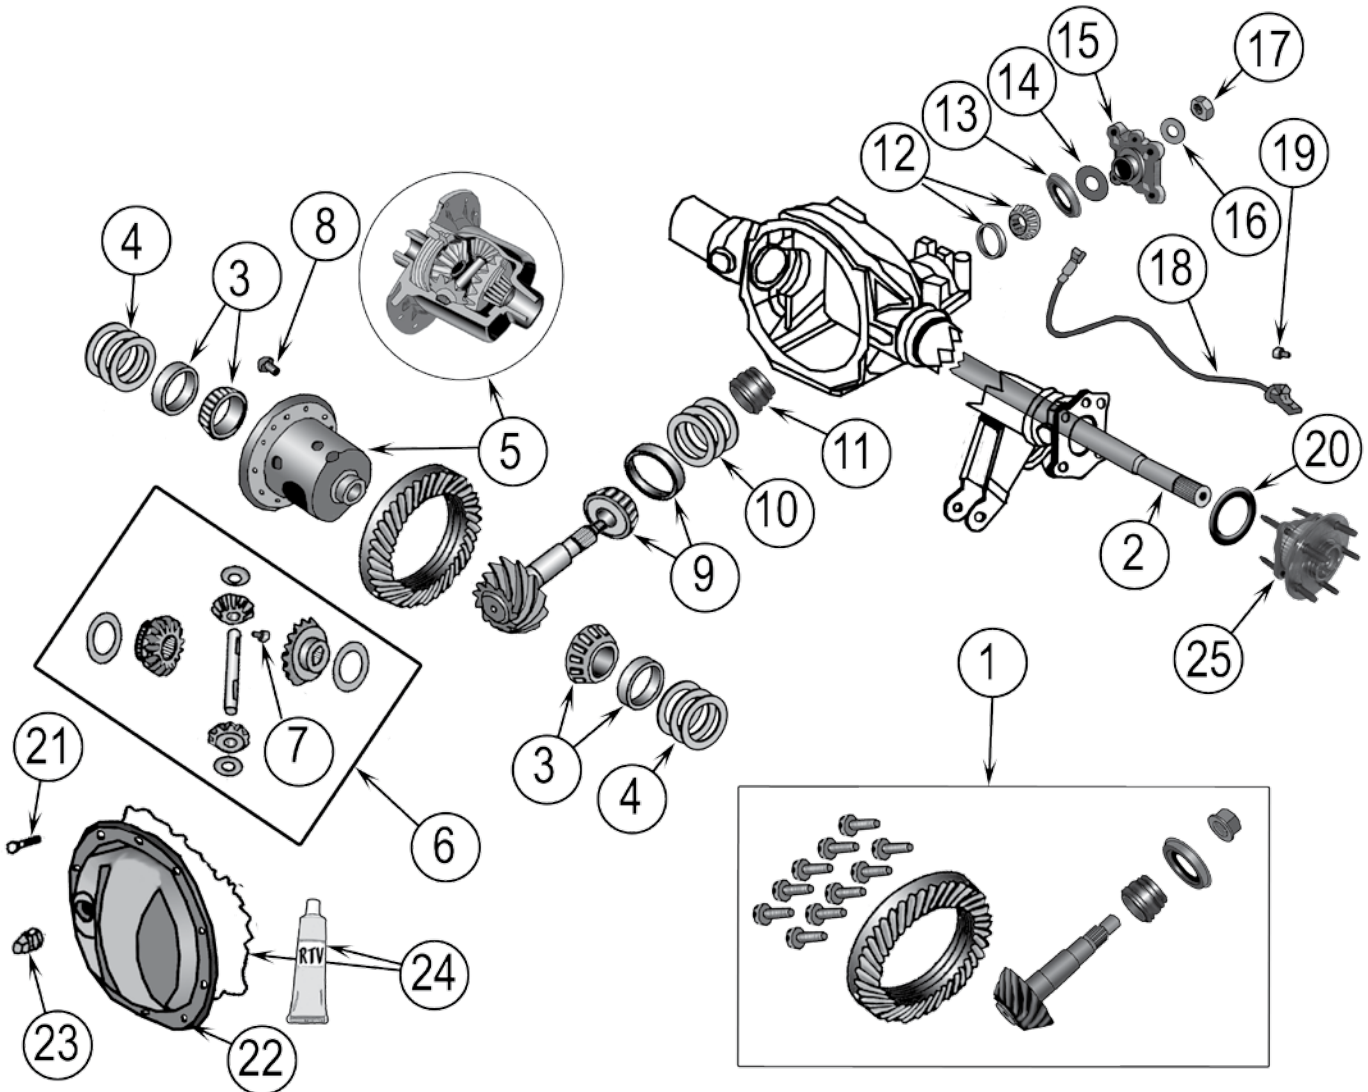

MODEL 44 REAR AXLE

Axle / Differential

WJ 1999 - 2004 • WG 2001 - 2004

ITEM #	DESCRIPTION	COMMENTS	YEARS	RATIO	REPLACES PART #
3	Bearing Set, Differential	(2 Brgs & 2 Cups)	99/04	All	4864213
4	Bearing Kit, Pinion, Inner	(Cup & Cone)	99/04	All	4864210
5	Bearing Kit, Pinion, Outer	(Cup & Cone)	99/04	All	4746979
6	Seal, Pinion	w/ Trac-Lok or Vari-Lok Differential	99/7-17-00	All	5012846AB
		w/ Standard Differential	99/00	All	5012846AB
		w/ Standard Differential	01/04	All	5072265AA
		w/ Trac-Lok or Vari-Lok Differential	7-18-00/04	All	5072265AA
7	O-Ring, Pinion		99/04	All	5012847AA
8	Case Assembly, Standard	(Includes Gear Set) (w/ 3/8" Bolts)	99/01	All	4856357AS
		(Includes Gear Set) (w/ 7/16" Bolts)	00/04	All	5019855AA
9	Stud, Wheel		99/04	All	52098680
10	Case Assembly,	Trac-Lok (Includes Gear) (w/ 3/8" Bolts)	99/01	All	4856355AS
		Vari-Lok Progressive (Includes Gear) (w/ 3/8" Bolts)	99/01	All	5012869AA
		Trac-Lok (Includes Gear) (w/ 7/16" Bolts)	00/01	All	5019868AA
		Vari-Lok Progressive (Includes Gear) (w/ 3/8" Bolts)	00/04	All	5019867AA
11	Gear Set, Differential, Standard		99/04	All	4856366
12	Gear Set, Trac-Lok Differential	(Includes Discs)	99/01	All	4856372
13	Disc Kit, Trac-Lok Differential		99/01	All	4626720
14	Pin, Differential Shaft	w/ Standard or Trac-Lok Differential	99/04	All	5015223AA
15	Shim Kit, Differential Master		99/04	All	5017215AA *
16	Slinger, Pinion		99/01	All	4746867
17	Yoke, Pinion		99/04	3.73	5012840AA
			99/01	3.91	5015003AA*
18	Nut, Pinion		99/04	All	1795173
19	Plenum, Differential		99/04	All	5012870AB
20	Axle Assembly	Right, w/ Standard or Trac-Lok	99/04	All	5012850AA
		Left, w/ Standard or Trac-Lok	99/04	All	5012851AA
		Right, w/ Vari-Lok	99/04	All	5012872AA
		Left, w/ Vari-Lok	99/04	All	5012873AA
21	Bearing, Axle Shaft		99/04	All	5012825AA
22	Ring, Axle Bearing Retaining		99/04	All	83503054
23	Seal, Axle Shaft		99/04	All	5012824AA
24	Retainer, Axle Shaft		99/04	All	5012827AA
25	Spacer, Pinion		99/04	All	4864214
26	RTV Silicone Sealant		99/04	All	J8993317
27	Axle Bearing Kit	w/o Retainer	99/04	All	D35WJ-BK
28	Axle Bearing Kit	w/ Retainer	99/04	All	D35WJ-ABK

CROWN MASTER KIT

29	Master Bearing & Seal Kit		99/04	All	D44WJ-MASKIT

* This Part # not yet carried by Crown Automotive

Axle / Differential

MODEL 44 REAR AXLE

WK 2005 - 2010

XK 2006 - 2010