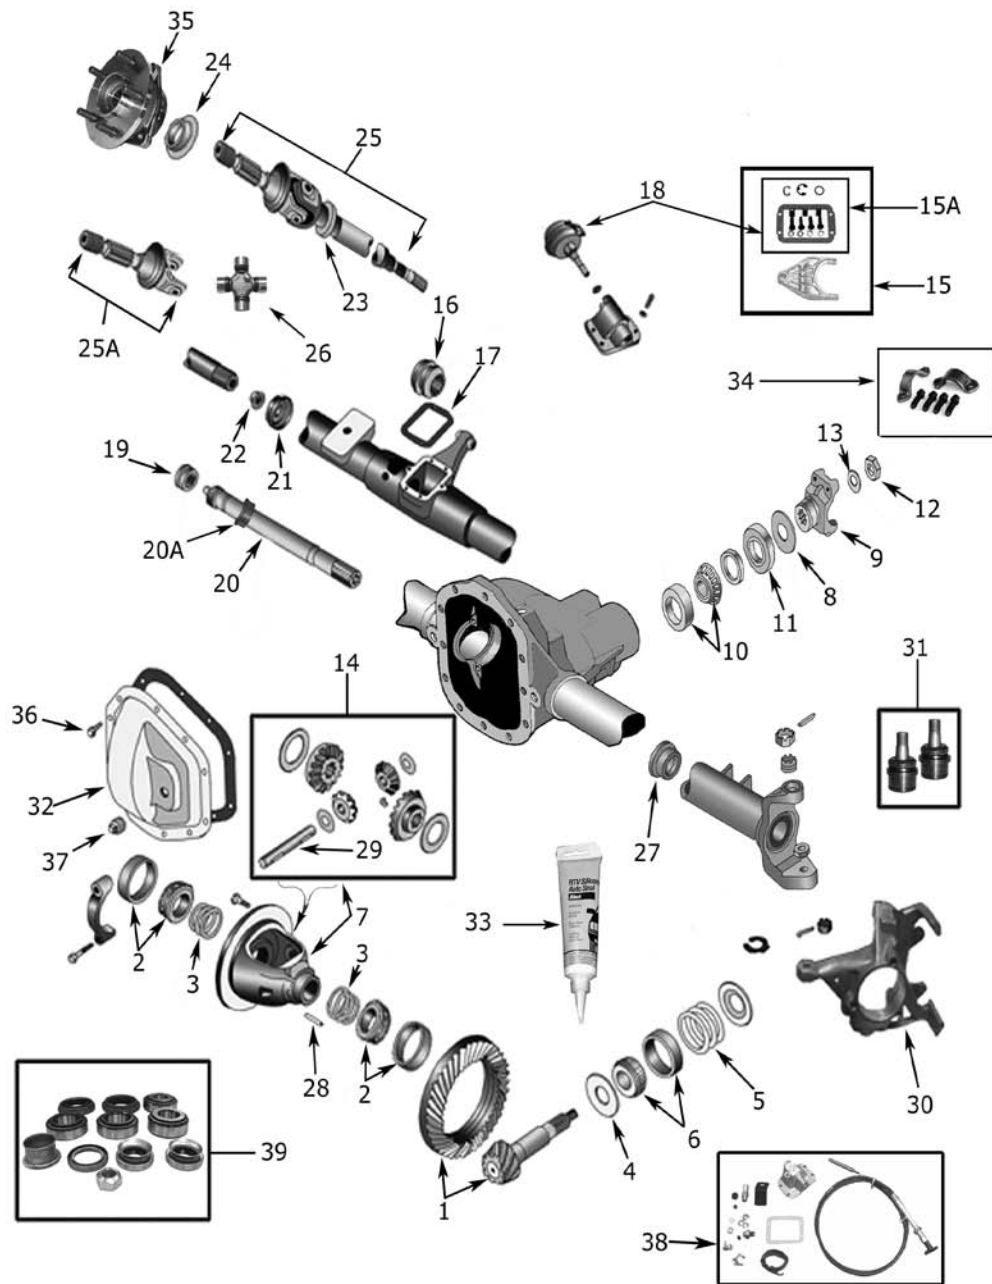

Axle / Differential

MODEL 30 FRONT AXLE

YJ 1987 - 1995

YJ 1987 - 1995

ITEM #	DESCRIPTION	COMMENTS	YEARS	RATIO	REPLACES PART #	
1	Ring & Pinion Set	Use 3.55	87/95	3.07	83500187	
			87/89	3.54	N/A	
			87/95	3.55	83505480	
			87/95	3.73	4746074	
			87/95	4.10	83502353	
			(Optional)	87/95	4.56	83503424
2	Side Bearing Set		87/95	All	J8126500	
3	Shim Set, Carrier		87/95	All	83500191	
4	Slinger, Oil	Inner	87/95	All	3893982	
5	Shim Set, Pinion		87/95	All	83500192	
6	Bearing Set, Pinion	Inner	87/95	All	J8126499	
7	Case Assembly, Differential	(Includes Gear Set)	87/89	3.07, 3.54, 3.55	83500168 *	
			87/89	4.10, 4.56, 4.88	83500169	
			90/95	3.07, 3.55	5252582	
			90/95	3.73, 4.10, 4.56	5252590	
8	Slinger	Outer	87/95	All	J0636566	
9	Yoke, Driveshaft	(OEM Had Slinger)	87/93	All	J8131656	
		(OEM Had No Slinger)	87/95	All	83503388	
10	Bearing Set, Pinion	Outer	87/95	All	J8124052	
11	Seal, Pinion	(w/o Yoke Slinger) (See #9)	87/93	All	J0998092	
		(w/ Yoke Slinger) (See #9)	87/95	All	83503390	
12	Nut, Pinion		87/95	All	J0801367	
13	Washer, Pinion		87/95	All	J4004913	
14	Gear Set, Differential		87/89	All	83500190	
			90/95	All	5252591	
15	Fork Kit, Disconnect Axle (Incl. Clip Kit)		87/95	All	5252599	
15a	Clip Kit, Fork		87/95	All	J8133708	
16	Shift Collar, w/ Disconnect Axle		87/95	All	83504813	
17	Cover Gasket, Disconnect Vacuum Motor		87/95	All	4137732	
18	Vacuum Motor Kit, Disconnect Axle	(3 Vacuum Ports)	87/90	All	83503113	
		(2 Vacuum Ports)	91/95	All	4506116	
19	Bearing, Disconnect Axle Intermediate		87/89	All	J8133622	
20	Shaft, Axle Intermediate, w/ Disconnect		87/95	All	5252594	

Continued on next page