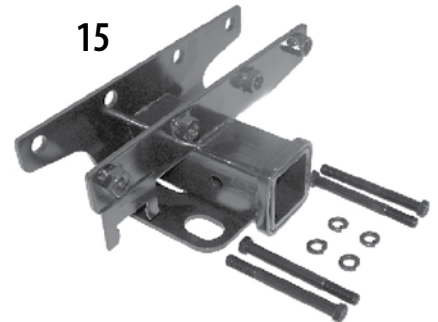

Body

JK - 2007 - 2012

EXTERIOR

CROWN KITS