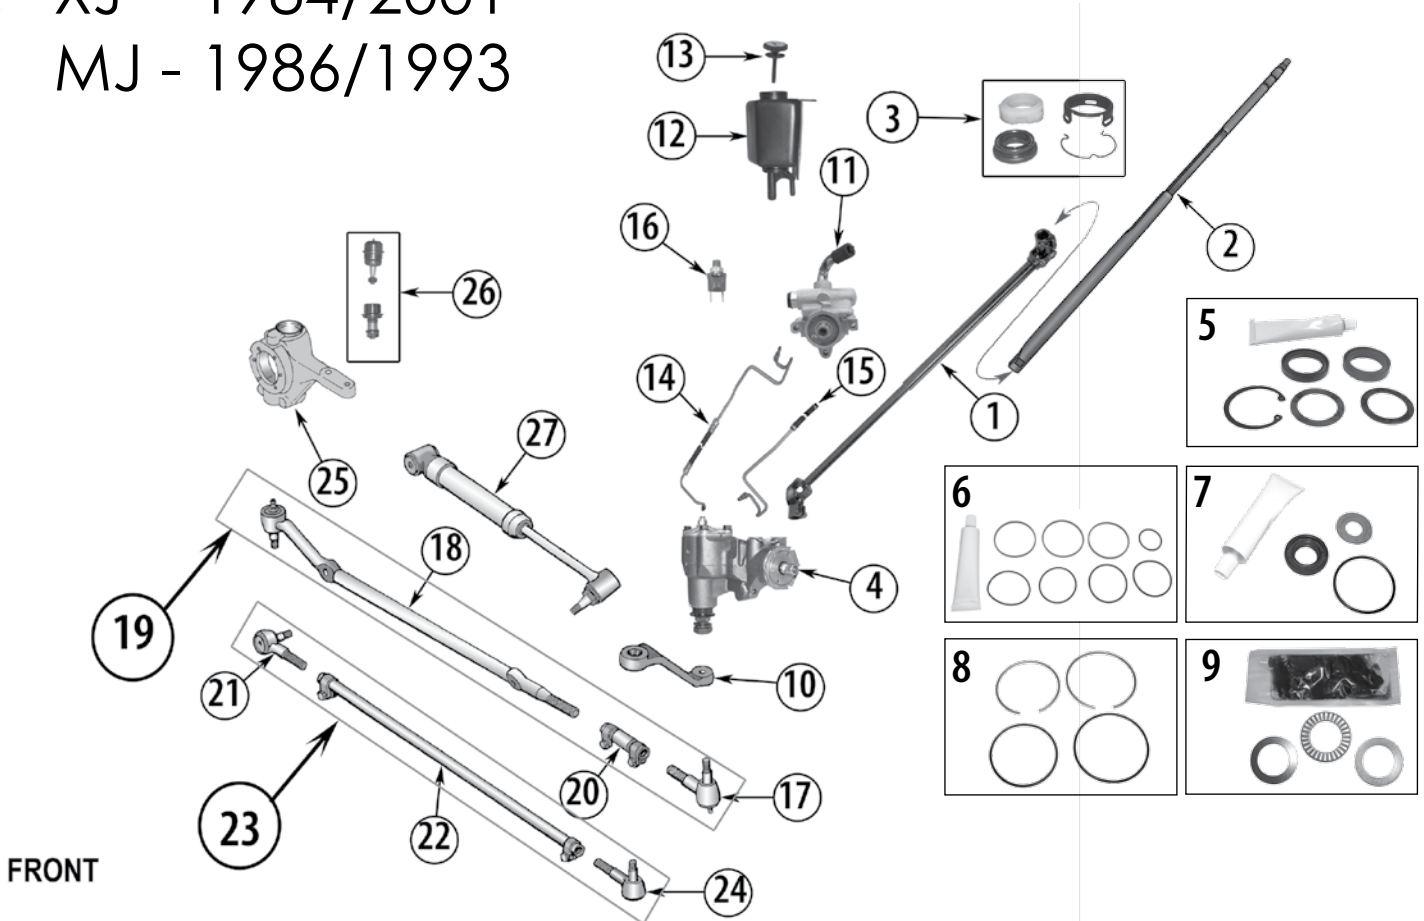

Steering & Suspension

XJ - 1984/2001
MJ - 1986/1993

ITEM #	DESCRIPTION	POSITION	YEARS	MODEL(S)	COMMENTS	REPLACES PART #
1	Shaft, Steering Column	Lower	84/86 87/95 95/96	All All XJ	w/ Power Steering, 570 mm Long w/ Power Steering	4713943 4713943 52078556
2	Shaft, Steering Column	Upper	84/86 87/94	All All	w/Floor Shift w/o Tilt Column w/ 570 mm Lower Strg. Shaft w/o Tilt Column	83502100 83502100
3	Bearing Kit, Steering Shaft	Upper	84/94	All		J4486713
4	Gear Assembly, Steering		84/93 84/01 91/01	All All All	LHD, w/ Manual Steering LHD, w/ Power Steering RHD, w/ Power Steering	52000089 52038002 52006511
5	Seal Kit, Gear Assembly	Sector Shaft (Pitman)	84/96 97/01	All XJ	w/ Power Steering w/ Power Steering	J8134568 4470365
6	Seal Kit, Gear Assembly	Valve Assembly	84/96	All	LHD, w/ Power Steering	J3204833
7	Seal Kit, Gear Assembly	Adjusting Plug	84/96 97/01	All XJ	w/ Power Steering w/ Power Steering	J8130157 4886349AA
8	Seal Kit, Gear Assembly	End Plug	84/01	All	w/ Power Steering	J8125037
9	Repair Kit, Gear Assembly	Thrust Bearing	84/96 97/01	All XJ	w/ Power Steering w/ Power Steering	J8127645 4897000AA
10	Pitman Arm		84/01 84/93	All All	LHD, w/ Power Steering w/ Manual Steering	52000615 52000616
	Drop Pitman Arm <i>R_T</i>		84/01	XJ	w/ Power Steering, w/ 4" Lift	XJ5ARM