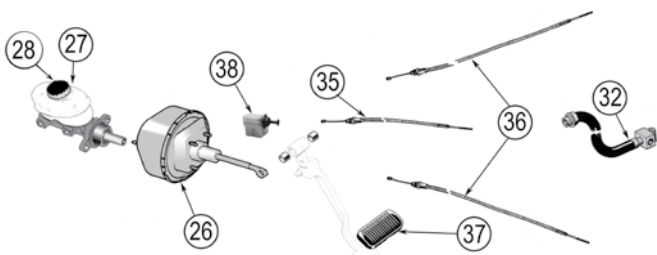

Brake

TJ 1997 - 2006

ITEM # DESCRIPTION

YEARS

COMMENTS

REPLACES PART

FRONT DISC BRAKES

1	Pad Set	97/06	Semi-Metallic	5252531
2	Rotor	97/99	2 Piece Composite Type	52005000
		99/06	1 Piece Cast Type	5016434AA
3	Caliper Assy.	97/06	Right, Less Pads	5252984
		97/06	Left, Less Pads	5252985
4	Piston Kit, Caliper	97/06	Includes 1 Piston, 1 Seal & 1 Boot	5252614
5	Seal Kit, Caliper	97/06	Includes 1 Seal & 1 Boot	J8133852
6	Spring, Caliper Support	97/06	"Anti-Rattle"	J3239865
7	Pin, Caliper	97/06		5253000
8	Bushing, (Boot), Caliper	97/06	Outer	4383471
9	Sleeve, Caliper	97/06		4423573
10	Screw, Bleeder	97/06		J8129722
11	Retainer, Hub Nut	97/06		J4200097

REAR - DRUM BRAKES

12	Shoe & Lining Set	97/ 3-9-00	9" x 2-1/2"	4423606
		3-10-00 /06	9" x 2-1/2"	5019536AA
13	Drum	97/06	9" x 2-1/2"	52005350
14	Small Parts Kit- Master	97/06	Includes Springs, Cables & Guides	4636779

REAR - DISC BRAKES

15	Pad Set	03/06	Semi-Metallic	5093511TI
15A	Shoe & Lining Set	03/06	Parking Brake	5093390AA
16	Hardware Kit, Parking Brake	03/06	Includes Springs, Pins, Clips, Slippers & Adjusters	5093390HK
17	Rotor	03/06		52128411AB
18	Caliper Assembly	03/06	Right, Less Pads	5093542AA
		03/06	Left, Less Pads	5191825AA

For Additional Brake Kits, See Chapter 20.

Copyright © 2012 Crown Automotive Sales Co., Inc. All rights reserved.