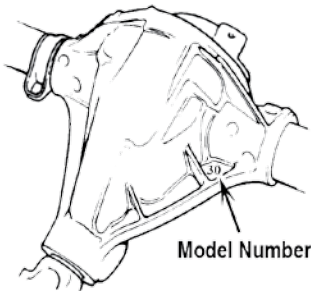

Model 35 Rear

MODEL IDENTIFICATION