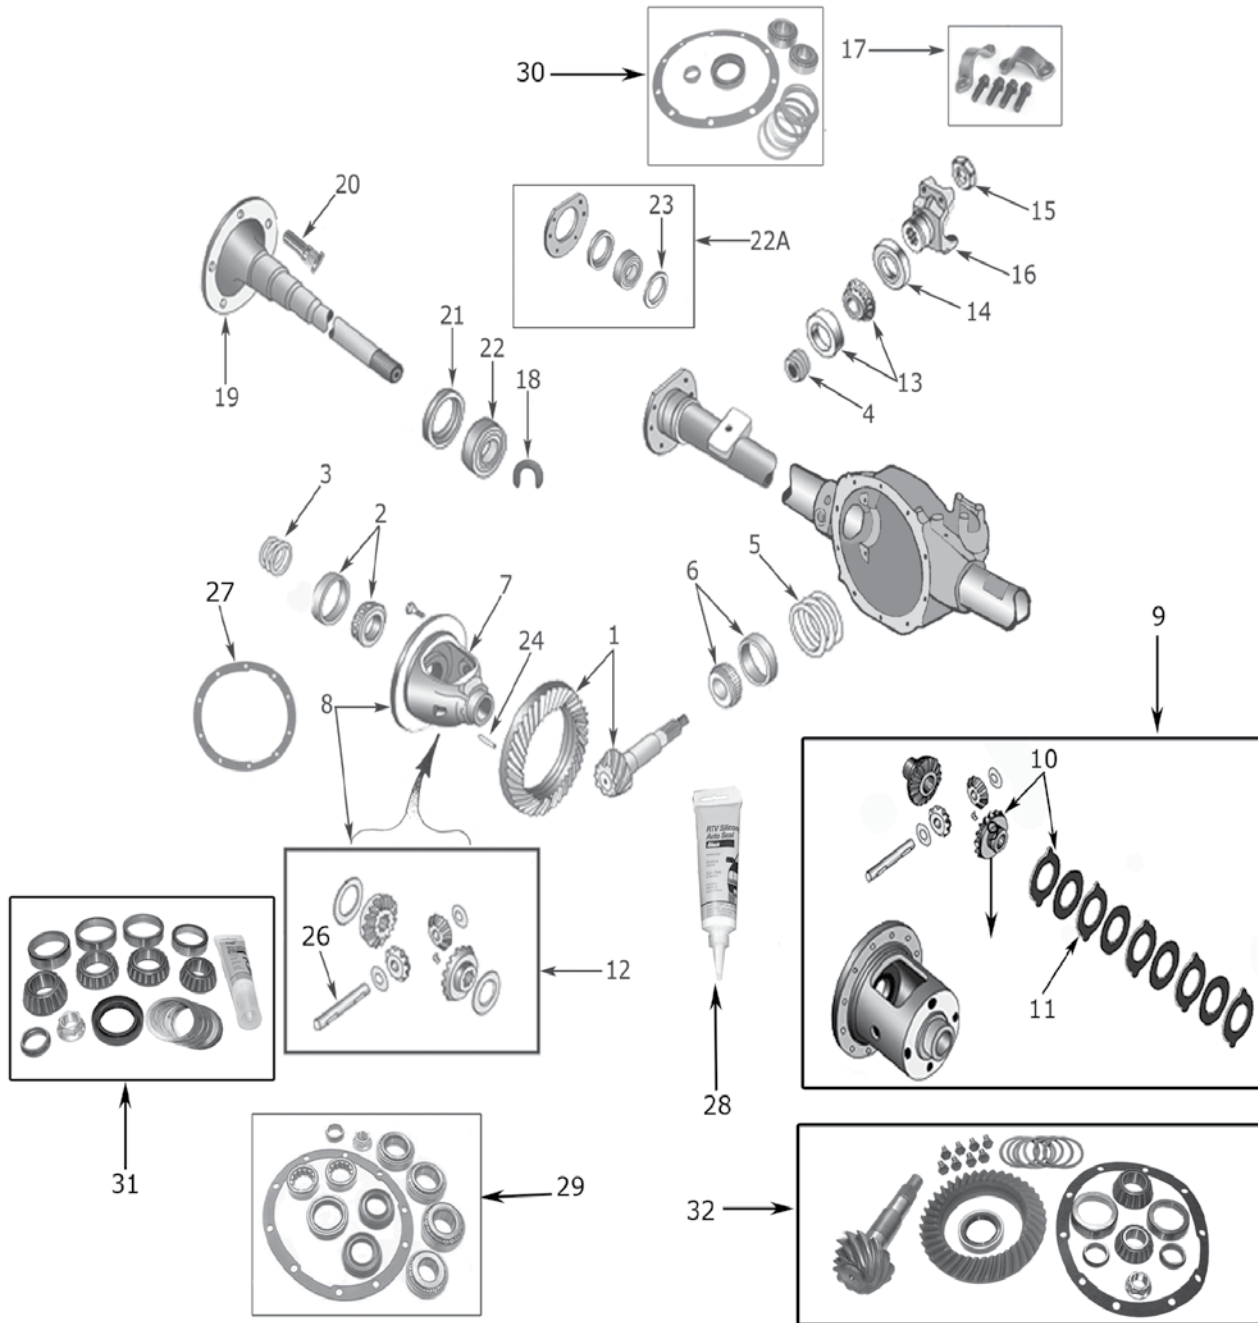

XJ 1991 - 2001

1

ITEM #	DESCRIPTION	COMMENTS	YEARS	REPLACES PART #
1	Shaft, Axle	Left or Right, 29.75" Long, w/ 27 Splines	91/95	53008134
			96/01	5018393AA
2	Stud, Wheel		91/01	83503053
3	Seal, Axle Shaft		91/00	4137426
			2001	52070427AB
4	Bearing, Axle Shaft		91/01	3507898AB
5	Ring & Pinion Set	3.07 Ratio	91/01	4728707 *
		3.55 Ratio, Bare Ring & Pinion	91/01	4856540
		4.10 Ratio, (Includes Bearings & Hardware)	90/01	4720973
6	Yoke, Pinion	(2.75" Long)	91/96	53007787
		(3.00" Long)	94/01	52068839
7	Seal, Pinion		91/01	52067595
8	Nut, Pinion Lock		91/01	6028041 *
9	Bearing Kit, Pinion	Outer	91/01	05252508
10	Cone, Bearing Pinion	Outer	91/01	J3156063
11	Bearing Cup, Pinion	Outer	91/01	J3156062
12	Cone, Bearing, Pinion	Inner	91/01	J3172563
13	Bearing Cup, Pinion	Inner	91/01	J3172564
14	Case Assembly	Anti- Spin, w/ 27 Splines	91/95	52068451 *
		Anti- Spin, w/ 29 Splines	96/01	52098778
15	Case Only, Standard Differential	w/ 27 Splines	91/95	4384220 *
		w/ 29 Splines	96/01	52098776 *
16	Gear Set, Differential	Standard, (Includes Shims), w/ 27 Splines	91/95	4762774
		w/ 29 Splines	96/01	4883087
17	Bearing Cone, Differential Case		91/01	J3172565
18	Bearing Cup, Differential Case		91/01	J3172566
19	Spacer, Pinion Adjuster		91/01	3507575
20	Gasket, Differential Cover	(RTV Silicone)	91/01	J8993317

CROWN MASTER KITS

21	Bearing & Seal Master Kit		91/00	C825-MASKIT
22	Axle Shaft Master Kit	Left or Right, 29.75" Long, w/ 27 Splines	91/95	53008134K
23	Bearing Kit, Differential	2 Bearings & 2 Cups	91/01	4864213
24	Bearing Kit, Pinion	Inner	91/01	4746979

* This Part # not carried by Crown Automotive

Axle / Differential

MODEL 35 REAR AXLE

XJ 1984 - 2001

MJ 1986 - 1993