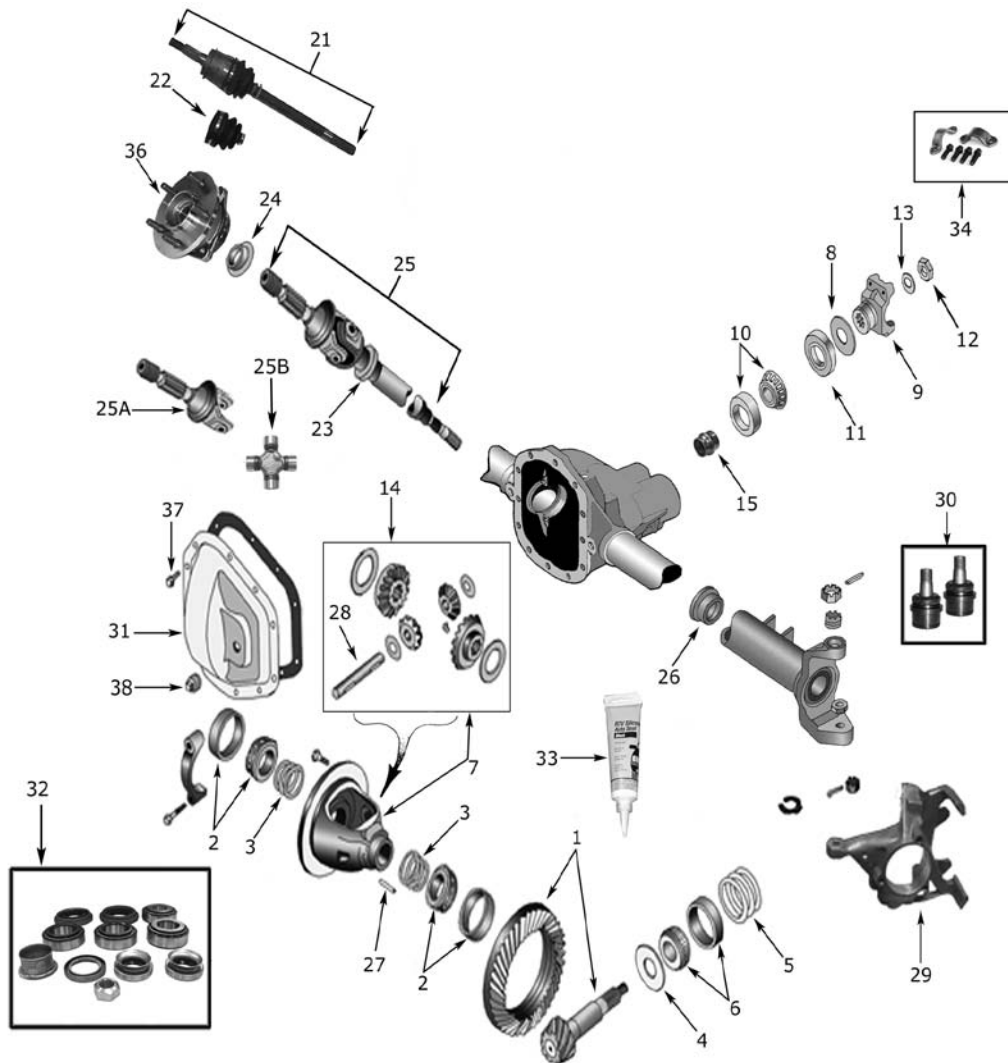

Axle / Differential

MODEL 30 FRONT AXLE

ZJ 1993 - 1998

ITEM #	DESCRIPTION	COMMENTS	YEARS	RATIO	REPLACES PART #
1	Ring & Pinion Set		93/ Jan. 4, 1996	3.55	4720864
			Jan. 5, 1996/98	3.55	4864906
			93/Jan. 4, 1996	3.73	4741015
			Jan. 5, 1996/98	3.73	4864843
2	Bearing Set, Differential		93/98	All	J8126500
3	Shim Set, Carrier		93/98	All	83500191
4	Slinger, Pinion, Inner		93/98	All	3893982
5	Shim Set, Pinion		93/Jan. 4, 1996	All	4720862
			Jan. 5, 1996/98	All	83500192
6	Bearing Set, Pinion	Inner	93/98	All	J8126499
7	Case Assembly, Differential	Includes Gear Set	93/98	3.55	5252582
		Includes Gear Set	93/98	3.73	5252590