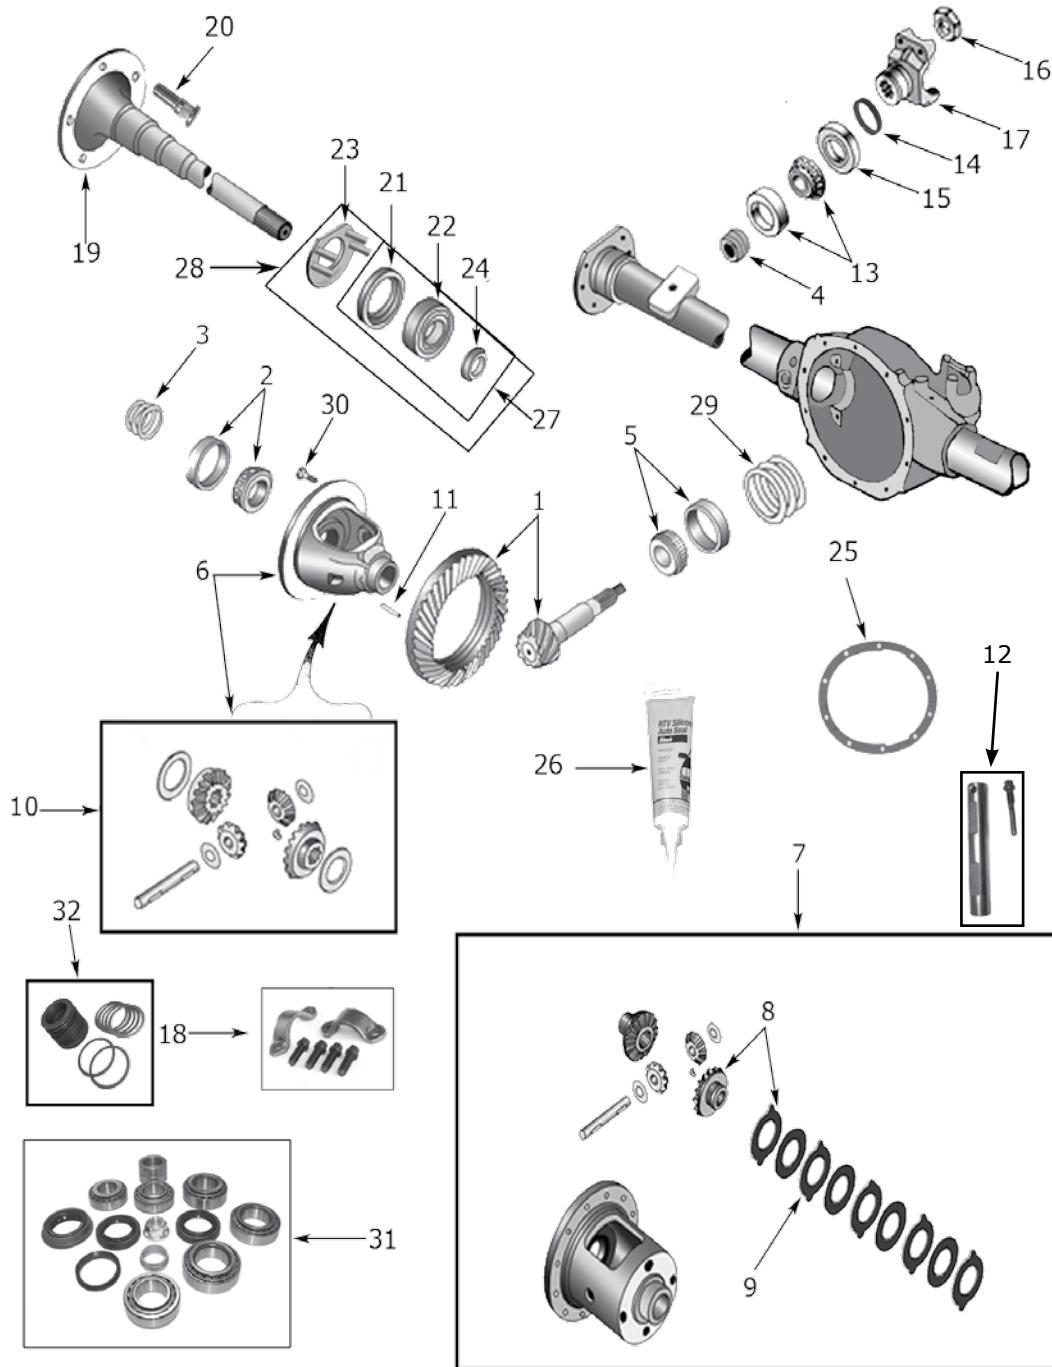

ZJ, ZG 1994 - 1998

ITEM #	DESCRIPTION	COMMENTS	YEARS	RATIO	REPLACES PART #
1	Ring & Pinion Set	(39/11) (46637/46638)	94/96	3.55	4856362
		(41/11) (46636/44765)	94/98	3.73	4856346
2	Bearing Set, Differential	(2 Bearings & 2 Cups)	94/98	All	4864213
3	Bearing Kit, Pinion	Inner (Cup & Cone)	94/98	All	4746979
4	Bearing Kit, Pinion	Outer (Cup & Cone)	94/98	All	4864210
6	Case Assembly	Standard (Includes Gear Set)	94/98	All	4856357AS
		Trac-Lok (Includes Gears & Plates)	94/98	All	4856355AS
7	Gear Set, Differential	Standard	94/98	All	4856366
8	Gear Set, Differential	Trac-Lok (Includes Plates)	94/98	All	4856372
9	Disc Kit Differential	Trac-Lok	94/98	All	4626720
10	Yoke, Driveshaft		94/98	All	4856345
11	Seal, Pinion		94/98	All	J8134810
12	Nut, Pinion		94/98	All	1795173
13	Axle Assembly	Right 29.25" Long	94/98	All	4856332
		Left 30.25" Long	94/98	All	4856333
14	Bearing, Axle		94/98	All	J8134036
16	Seal, Axle		94/98	All	4856336
17	Retainer, Axle Shaft		94/98	All	4856344
18	Spacer, Pinion		94/98	All	4864214
19	RTV Silicone Sealant		94/98	All	J8993317
20	Stud, Wheel		94/98	All	53007463

CROWN MASTER KIT

21	Master Bearing Seal & Hardware Kit	94/98	All	D44Z-MASKIT

Axle / Differential

MODEL 35 REAR AXLE

WJ 1999 - 2004