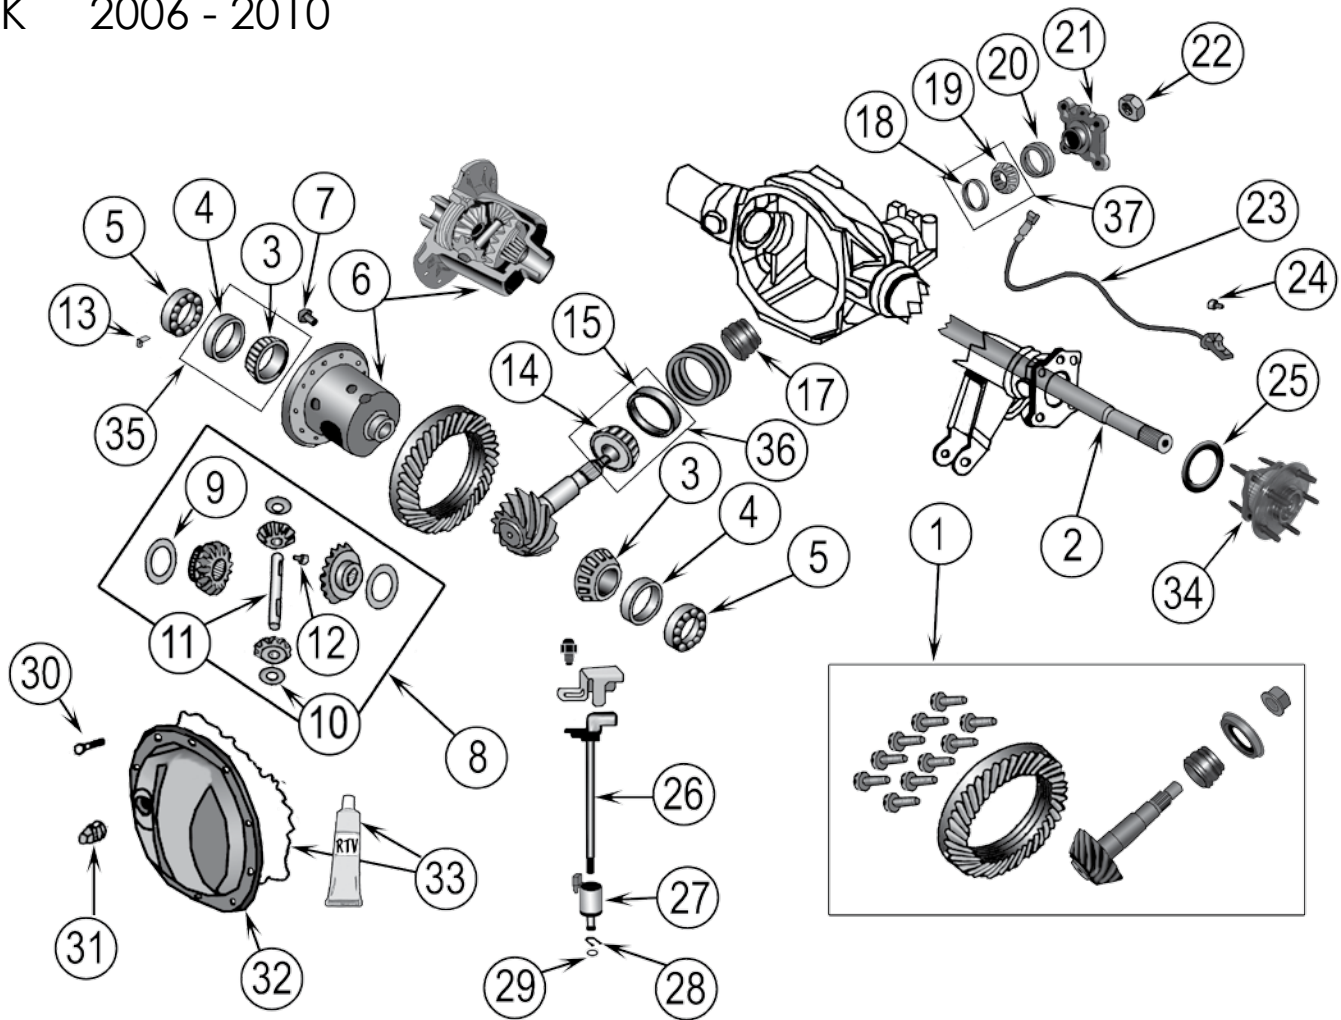

Axle / Differential

CHRYSLER 8.25" REAR AXLE

WK 2005 - 2010

XK 2006 - 2010

ITEM	DESCRIPTION	YEARS	COMMENT	REPLACES PART #
1	Gear Kit, Ring & Pinion	05/10	3.07 Ratio	5135768AB *
		05/10	3.55 Ratio	5175783AB *
		05/10	3.73 Ratio	5143812AA
2	Axle Shaft	2005	Left, Vari-Lok	52114375AA *
		2005	Right, Vari-Lok	52114374AA *
		05/10	Left, Standard Differential	52114076AA
		05/10	Right, Standard Differential	52114077AA
		05/10	Left, Electric Limited Slip Differential	52111913AA *
		05/10	Right, Electric Limited Slip Differential	52111899AA *
3	Bearing, Differential	05/10		J3172565
4	Cup, Differential	05/10		J3172566

* This Part # not yet carried by Crown Automotive