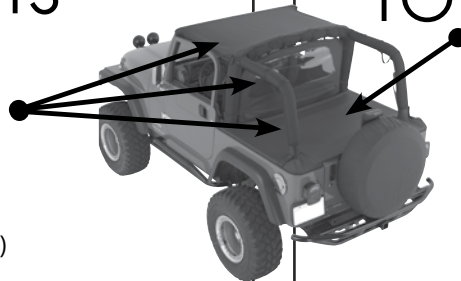

Model	Year	Color	Replaces Part #
YJ	87/91	Black Denim	CA10115
YJ	92/95	Black Denim	CA10215
TJ	97/06	Black Diamond	CA10335
TJ	97/06	Spice	CA10337

TONNEAU COVERS

Keep your gear clean, dry and away from prying eyes with a **ROUGH TRAIL** by Crown Tonneau Cover.

Model	Year	Color	Replaces Part #
YJ	92/95	Black Denim	TN10015
YJ	92/95	Spice	TN10037
TJ	97/06	Black Diamond	TN10135
TJ	97/06	Black Denim	TN10115
TJ	97/06	Spice	TN10137