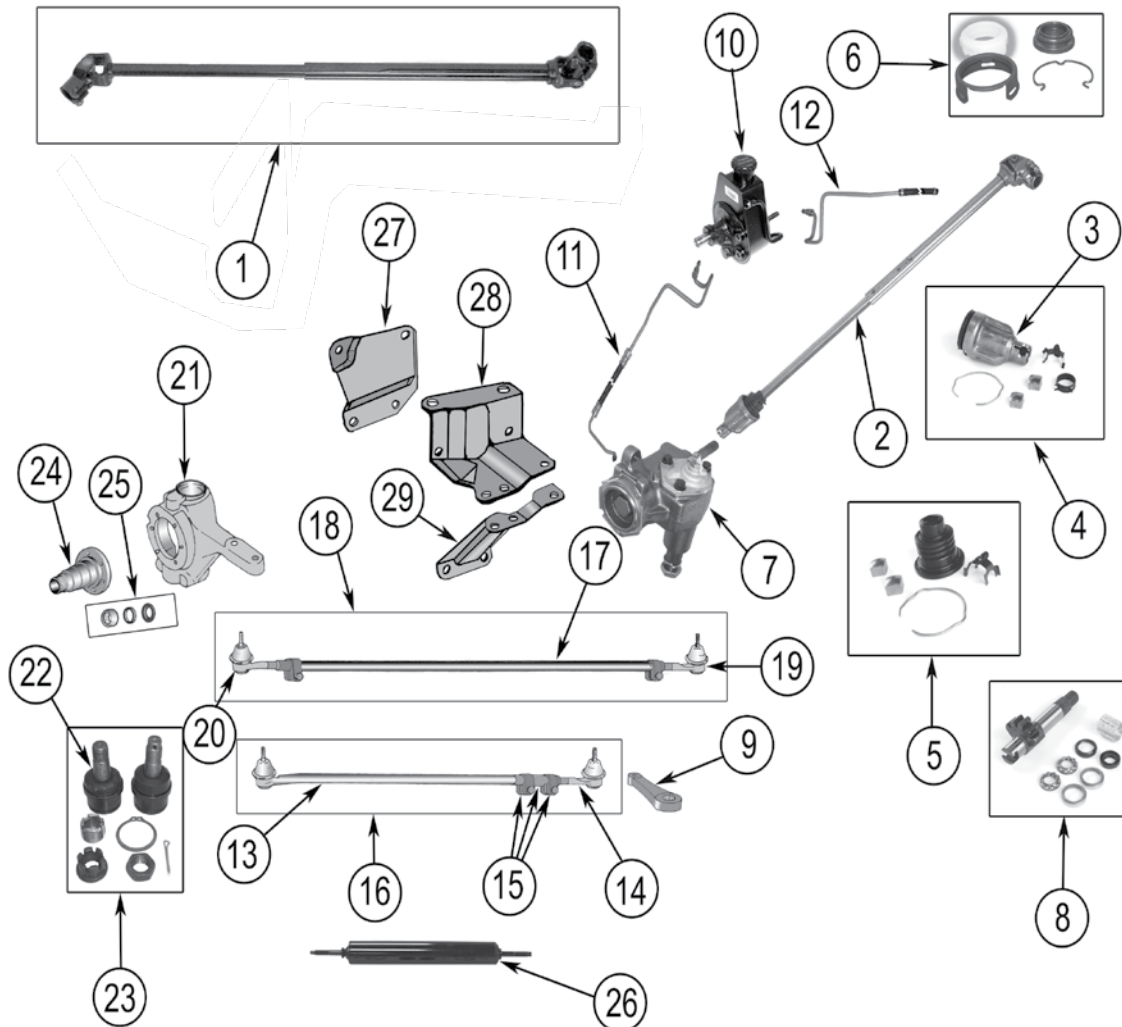

Steering & Suspension

CJ 1976 - 1986

ITEM #	DESCRIPTION	YEARS	COMMENTS	REPLACES PART #
1	Shaft, Steering	72/86	Heavy Duty - w/ Manual Steering	5353135HD
		72/86	Heavy Duty- w/ Power Steering	5354934HD
2 15	Shaft, Steering	72/86	w/ Manual Steering	J5353135
		72/86	w/ Power Steering	J5354934
3	Coupling, Steering Shaft	72/86	w/ Manual Steering	J8121299
		72/86	w/ Power Steering	J0998710
4	Coupling Kit, Steering Shaft	72/86	w/ Manual Steering	8121299K
		72/86	w/ Power Steering	998710K
5	Boot Kit, Steering Shaft	72/86	Includes 1 Boot, 2 Clips & 2 Bearings	8132676K
6	Bearing Kit, Steering Shaft	76/86	Upper, Includes 2 Bearings, 1 Clip, 1 Retainer	4487696K
7	Gear Assembly, Steering	72/86	LHD, w/ Manual Steering	J0994509
		80/86	LHD, w/ Power Steering	5363231R
8	Repair Kit, Gear Assembly	72/86	w/ Manual Steering	8120221K
9	Pitman Arm	76/86	w/ Power Steering	J5356104
		76/86	w/ Manual Steering	J5356106