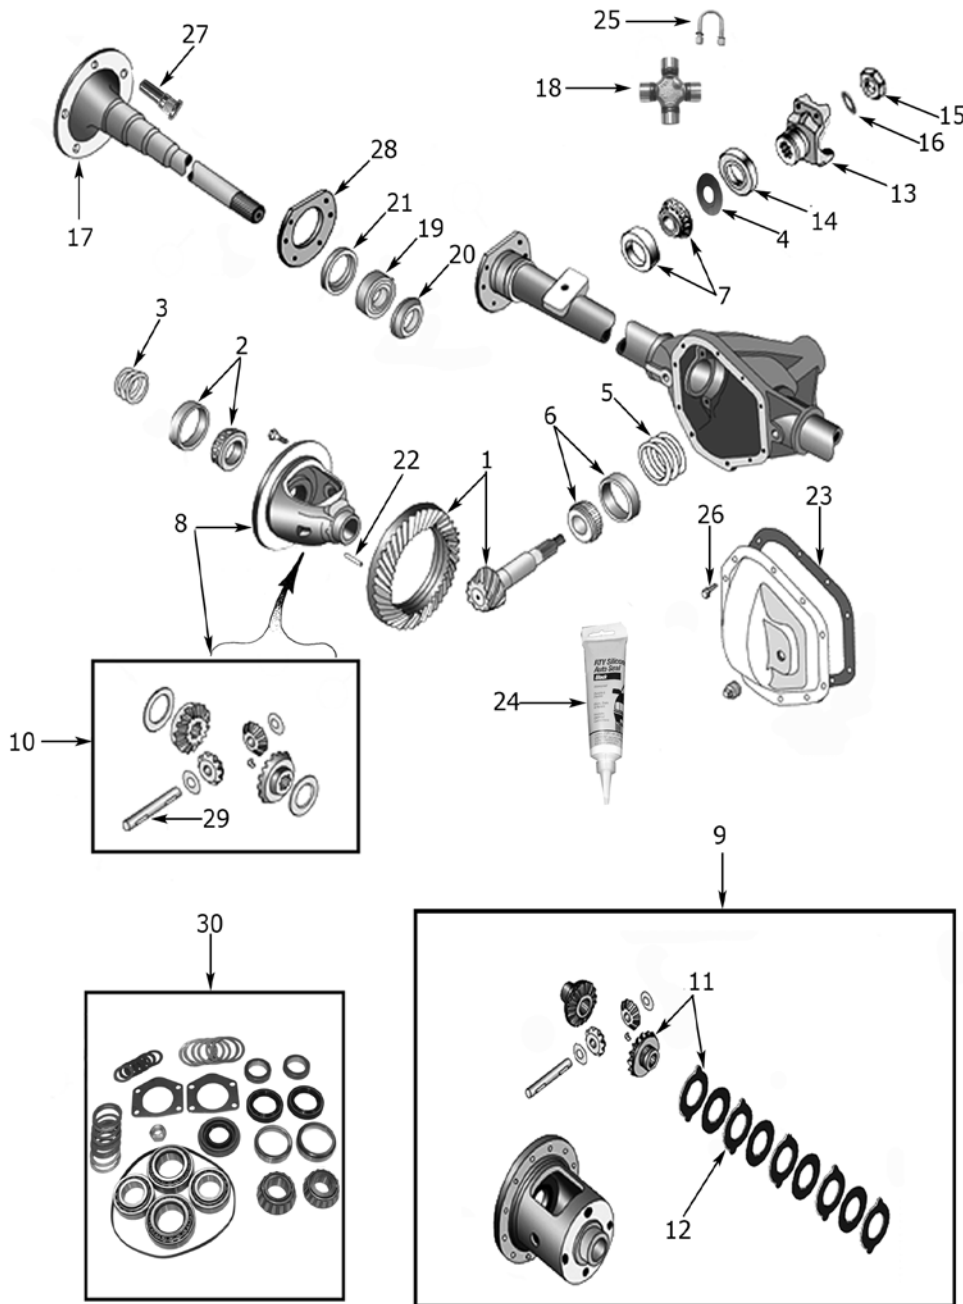

Axle / Differential

MODEL 44 REAR AXLE

CJ 1986

CJ 1986

ITEM #	DESCRIPTION	COMMENTS	RATIO	REPLACES PART #
1	Ring & Pinion Set	(49/18)	2.72	J8134222 *
		(43/13)	3.31	J8134219
		(46/13)	3.54	J8129217
		(45/11)	4.09	J8129225
		(50/11)	4.56	83503087
2	Side Bearing Set	2 Bearings & 2 Cups	All	J8124071
3	Shim Set, Carrier		All	J8129222
4	Slinger, Pinion		All	J0636566
5	Shim Set, Pinion		All	J8129221
6	Bearing Kit, Pinion	Inner (Cup & Cone)	All	J8124051
7	Bearing Kit, Pinion	Outer (Cup & Cone)	All	J8124052
8	Case Assy, Standard	Includes Gear Set	2.72, 3.31, 3.54	83503073
		Includes Gear Set	4.09, 4.56	83503067
9	Case Assy, Locking	Includes Gears & Plates	2.72, 3.31, 3.54	83505431
		Includes Gears & Plates	4.09, 4.56	4741098
10	Gear Set, Differential	Standard	All	83503068
12	Disc Kit, Locking Differential		All	J0994345
13	Yoke, Driveshaft		All	J8131656
14	Seal, Pinion	w/ Dust Slinger on Yoke	All	J0998092
		w/o Dust Slinger on Yoke	All	83503390
15	Nut, Pinion		All	J0801367
16	Washer, Pinion		All	J4004913
17	Axle Assembly	Right, 28.79" Long	All	83503074 *
		Left, 25.29" Long	All	83503075 *
18	U-Joint		All	J8126614
		Heavy Duty	All	8126614SP
19	Bearing, Wheel		All	83503064
20	Ring, Axle Bearing Retaining		All	83503077
21	Seal, Axle		All	83503063
22	Pin, Differential Shaft	(Roll Type)	All	J0636360
23	Gasket, Differential Cover		All	J8122409
24	RTV Silicone Sealant		All	J8993317
25	U-Bolt Kit, (U-Joint)		All	A490K
26	Bolt, Differential Cover		All	J0273573
27	Stud, Wheel		All	J5355719
28	Retainer, Axle		All	83504190
29	Shaft, Differential		All	83503069

CROWN MASTER KIT

30	Master Bearing, Seal, & Hardware Kit		All	D44Y-MASKIT

* This Part # not carried by Crown Automotive