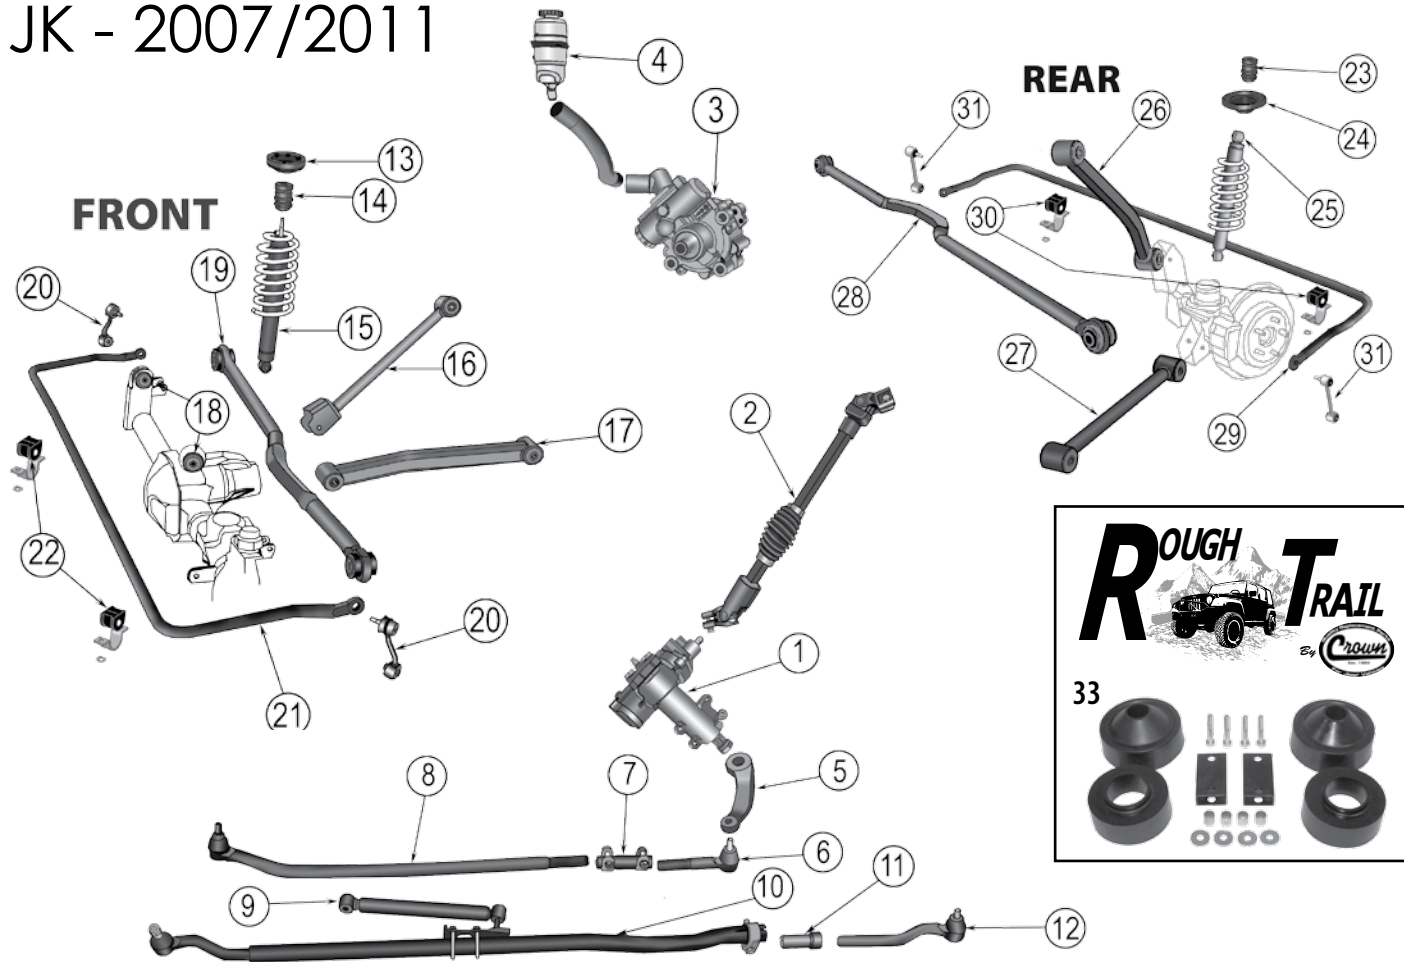

Steering & Suspension

JK - 2007/2011

ITEM #	DESCRIPTION	YEARS	COMMENTS	REPLACES PART #		
1	Gear, Power Steering	07/09	LHD	2 Door	52059897AD *	
		10/11	LHD	2 Door	68052897AA *	
		07/09	RHD	2 Door	52059898AD *	
		10/11	RHD	2 Door	68052898AA *	
		07/09	LHD	4 Door	52060172AE *	
		10/11	LHD	4 Door	52126348AA *	
		07/09	LHD	4 Door	52060172AE *	
		07/09	RHD	4 Door	52060188AE *	
		07/11	RHD	4 Door	52126349AA *	
		2	Shaft, Intermediate, Lower	07/11	All	55351281AB *
3	Pump Assembly, Power Steering	07/11	All	w/ 3.8, Includes Pulley w/ 2.8 Turbo Diesel	52059899AE 52060171AE *	
4	Reservoir, Power Steering Pump	07/11	All		52126151AB *	
5	Arm, Pitman	07/11	LHD		52060056AC	
		07/11	RHD		52060057AC *	
	Drop Pitman Arm <i>R_T</i>	07/11	LHD	w/ up to 6" Lift	JK4ARM	
6	Tie Rod End	07/11	All	Drag Link at Pitman Arm	52060049AE	
7	Adjuster Assembly	07/12	LHD	Drag Link	52126122AC *	
		07/11	RHD	Drag Link	52126123AC *	

* This Part # not yet carried by Crown Automotive

Check Out Chapter 19 for **ROUGH TRAIL BY CROWN** HD Upgrades and Other Aftermarket Products. For Additional Steering & Suspension Kits, See Chapter 20.

Copyright © 2012 Crown Automotive Sales Co., Inc. All rights reserved.