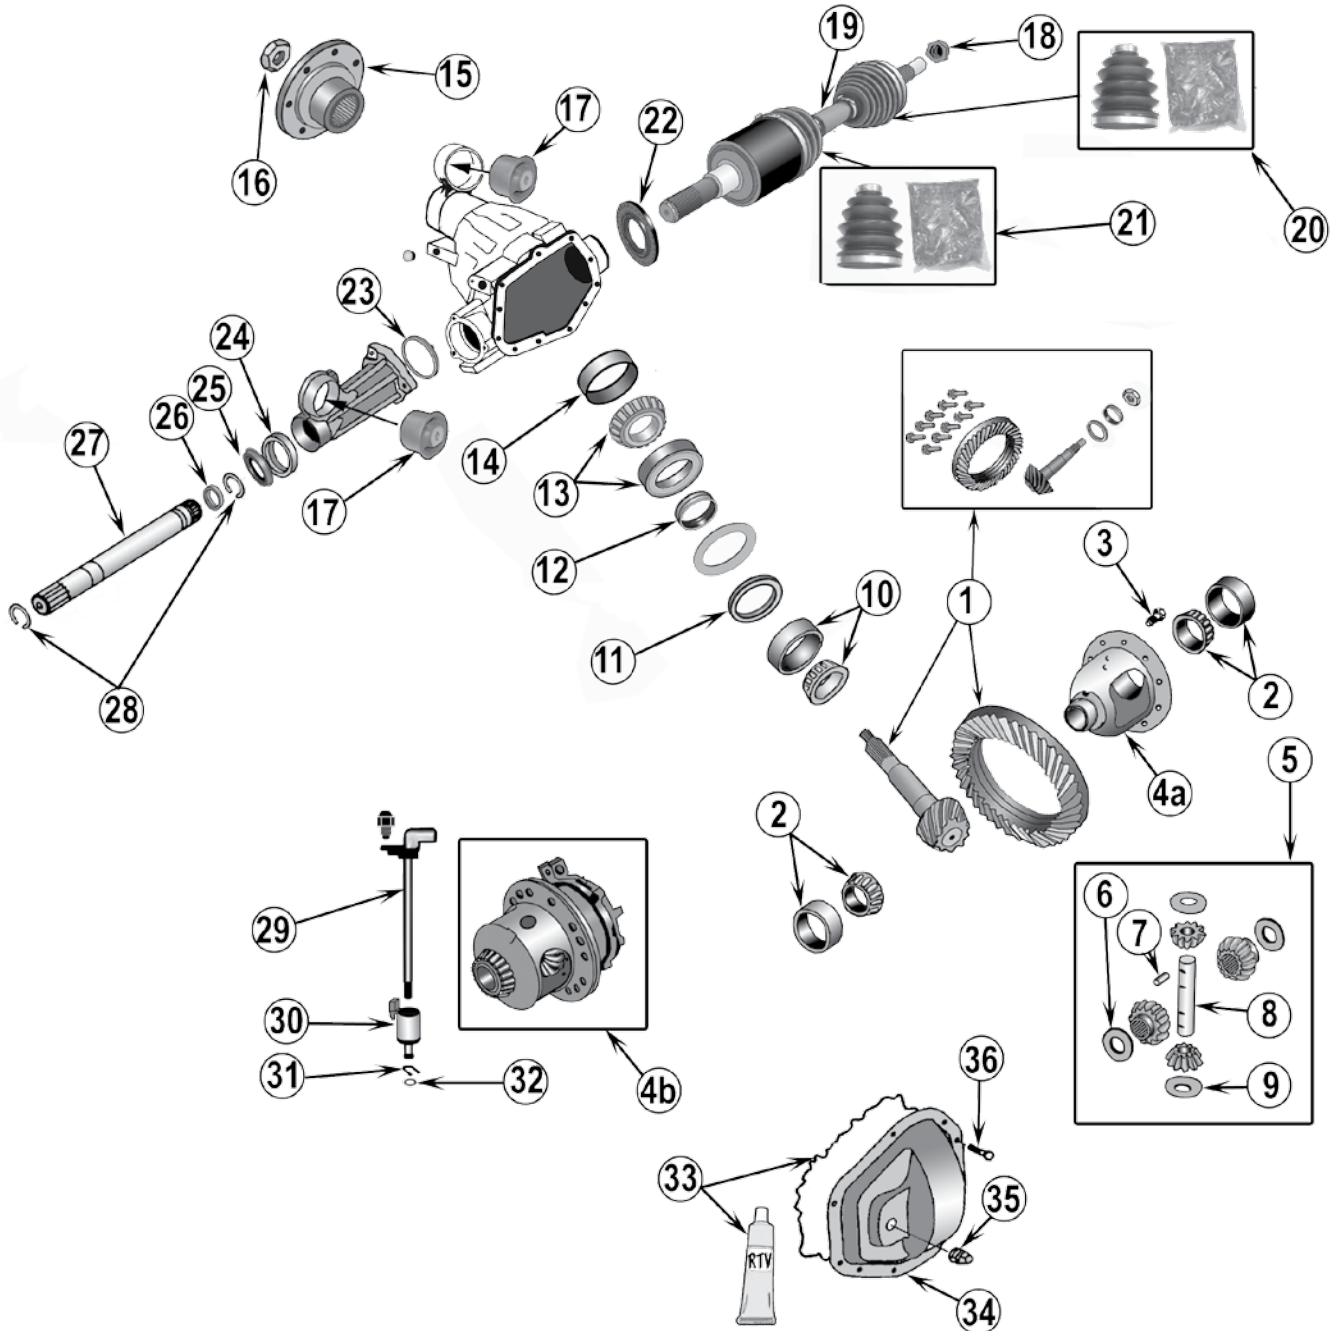

Axle / Differential

MODEL 200MM FRONT AXLE

WK 2005 - 2010

XK 2006 - 2010

ITEM #	DESCRIPTION	YEAR	RATIO / COMMENTS	REPLACES PART #
1	Gear Kit, Ring & Pinion	05/08	3.07 Ratio	5135691AB *
		09/10	3.07 Ratio	5135691AC *
		05/10	3.55 Ratio	5135939AC *
		05/10	3.73 Ratio	5135661AC *

* This Part # not currently carried by Crown Automotive