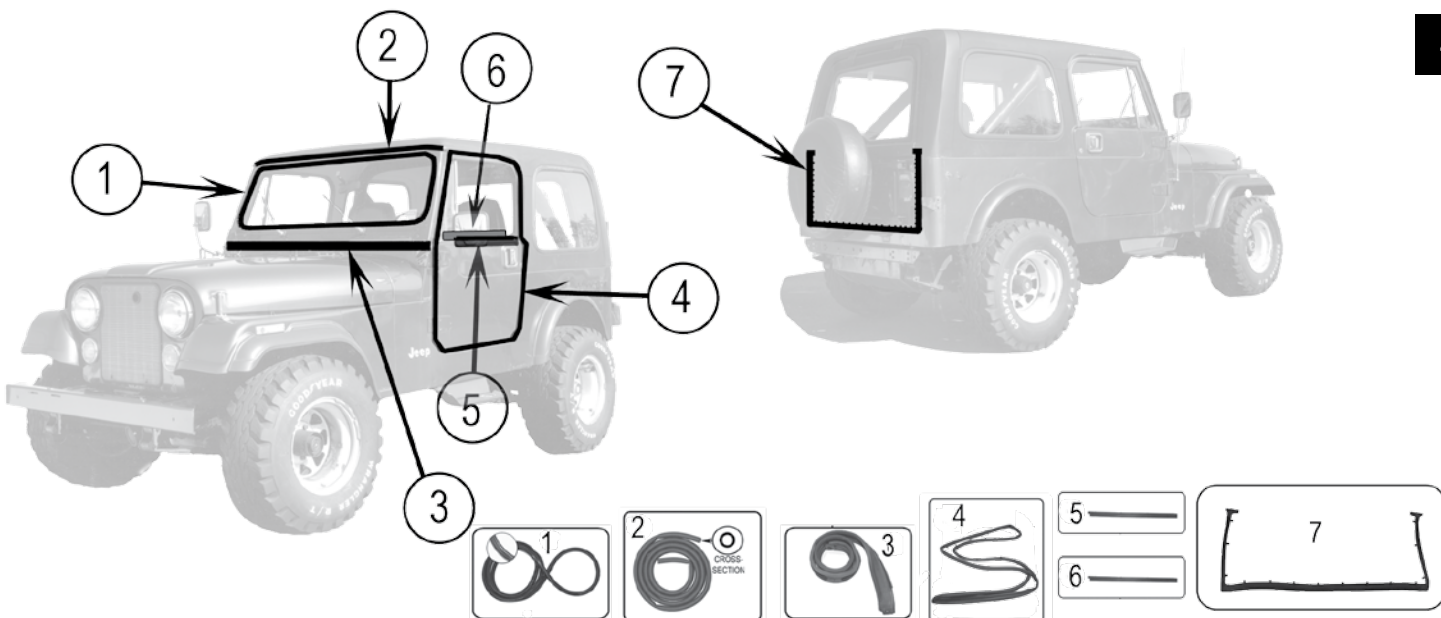

CJ - WEATHERSTRIP / SEAL 1976 - 1986

4

ITEM #	DESCRIPTION	POSITION	YEARS	COMMENTS	REPLACES PART #
1	Weatherstrip, Windshield Glass		76/86		J5453949
2	Weatherstrip, Windshield Frame to Top		76/86	w/ Hardtop	55052607
3	Weatherstrip, Cowl to Windshield Frame		76/86		J5453950
4	Weatherstrip, Door	Right	76/86	w/ Full Steel Door	55176222
		Left	76/86	w/ Full Steel Door	55176223
5	Weatherstrip, Door Glass, Outer	Right	76/86		55024254
		Left	76/86		55024255
6	Weatherstrip, Door Glass, Inner	Right	82/86	w/ Movable Vent Glass	J5762384
		Left	82/86	w/ Movable Vent Glass	J5762385
7	Weatherstrip, Tailgate		76/86	Includes Clips	J5457112