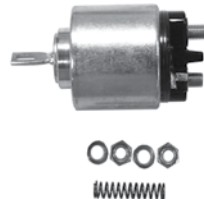

STARTER SOLENOIDS

YEARS	ENGINE	COMMENTS	REPLACES PART #
87/93	2.5	Fuel Injection	83502614
87/98	4.0		83503655
88/91	4.2, 5.9		83503655
93/98	5.2, 5.9		83503355