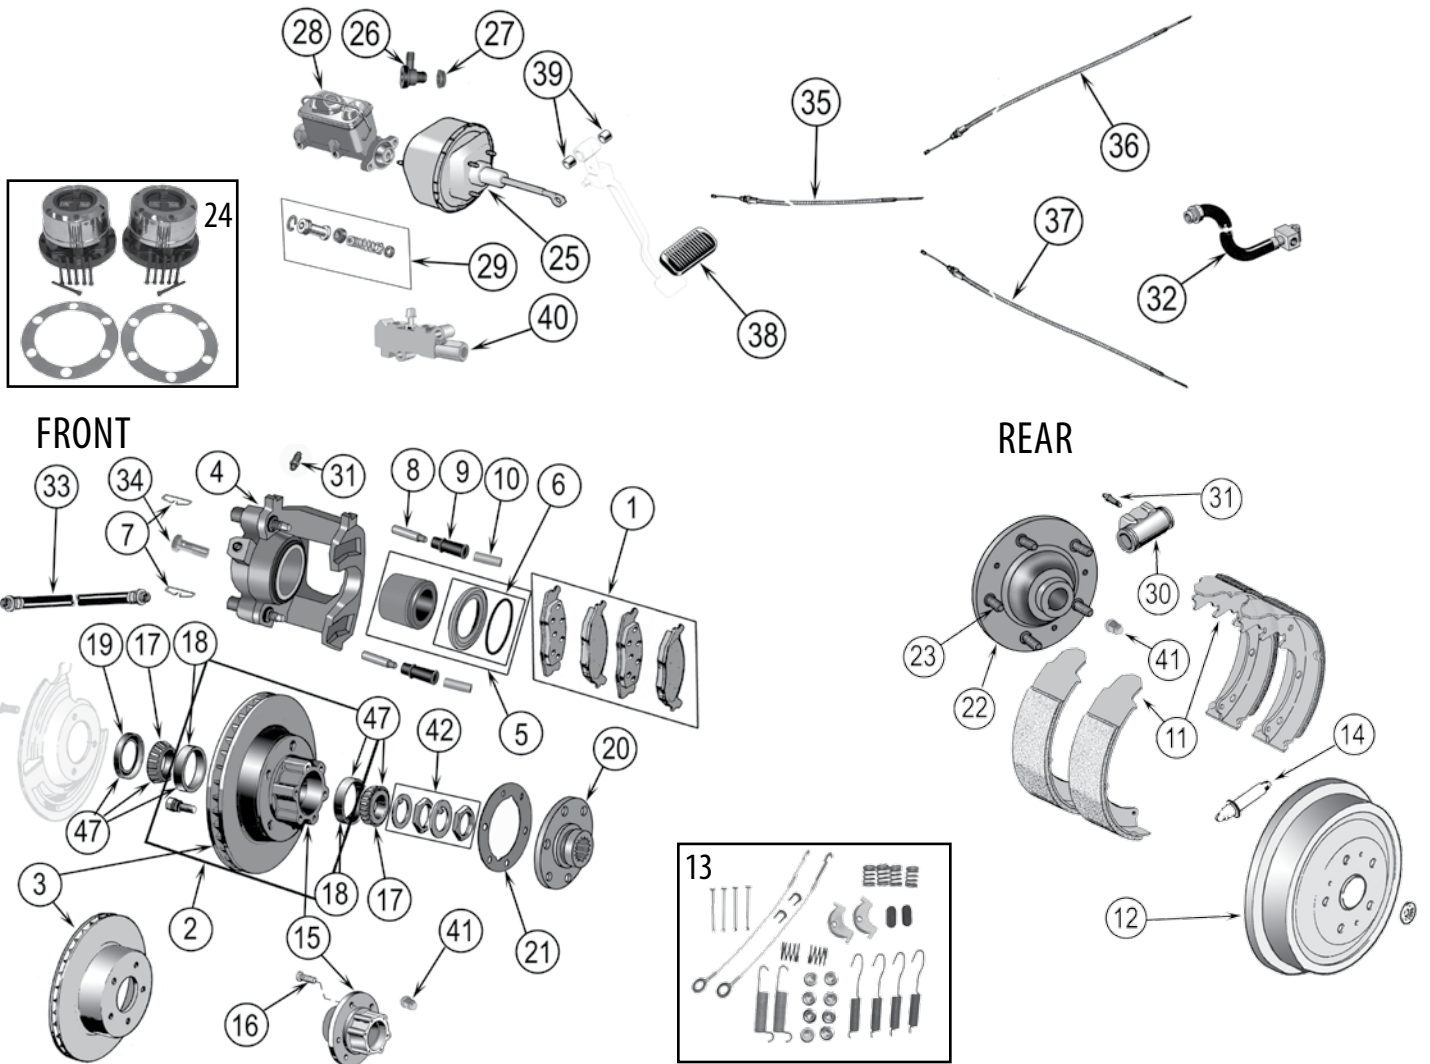

Brake

CJ 1976 - 1986

ITEM #	DESCRIPTION	YEARS	COMMENTS	REPLACES PART #

FRONT DISC BRAKES

1	Pad Set	78/81 82/86	Semi-Metallic Semi-Metallic	J8131785 83501167
2	Hub & Rotor Assembly	78/81 81/86	w/ 6 Bolt Flange Mounting w/ 5 Bolt Flange Mounting	J5358568 J5363421
3	Rotor Only	78/86	7/8" Thick, w/ 2 Bolt Caliper Plate	5363421R
4	Caliper Assembly	78/81 78/81 82/86 82/86	Right, Less Pads Left, Less Pads Right, Less Pads Left, Less Pads	J8131649 J8131648 J8133846 J8133847
5	Piston Kit, Caliper	78/81 82/86	Includes 1 Piston, 1 Seal & 1 Boot Includes 1 Piston, 1 Seal & 1 Boot	J8127582 J8133845