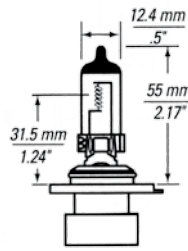

MFG # 194
REPLACES PART #
L000194

MFG # 194NA
REPLACES PART #
L00194NA

7/16" BULB - 11.5 MM

MFG # H3
REPLACES PART #
4728646

1/2" BULB - 13 MM

MFG 9005XS
REPLACES PART #
154846AA

MFG 9006XS
REPLACES PART #
154870AA