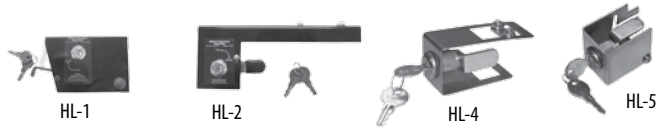

HOOD LOCKS

Model	Years	Replaces Part #
CJ-5, 6, 7, 8	72/86	HL-1
YJ	87/95	HL-2
TJ	1997	HL-3
TJ	98/06	HL-4
JK	07/10	HL-5

TRAILER HITCH KIT

Includes: Bolts & Washers

NEW!

07/12 JK Wrangler™
2" Receiver
Replaces Part #
52060290K