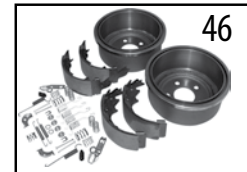

CROWN KITS

ITEM #	DESCRIPTION	YEARS	COMMENTS	VEHICLE	REPLACES PART #
41	Shoe Set Master Kit	84/89	w/ 10" x 1.75" Drums, Incl. Shoe, Lining Set & Hardware	XJ, MJ	8133818MK
		90/3-9-00	w/ 9" x 2.5" Drums, Incl. Shoe, Lining Set & Hardware	XJ, MJ	4723367MK
		3-10-00/01	w/ 9" x 2.5" Drums, Incl. Shoe, Lining Set & Hardware	XJ	5019536MK
42	Pad Set Master Kit, Front	90/01	w/ 4WD, Incl. Pads, Bushings, Sleeves, Clips & Pins	XJ, MJ	4778058MK
		92-1/2/01	w/ 2WD, Incl. Pads, Bushings, Sleeves, Clips & Pins	XJ, MJ	4778058MK
43	Stainless Steel Brake Hose Kit	84/01	Left, Right, & Rear	XJ	7425
44	Drum Brake Service Kit	84/89	w/ Dana 35, 10" x 1-3/4" Drums	XJ, MJ	52001151K
		86/93	w/ Dana 44, 10" x 2-1/2" Drums	XJ, MJ	52001915K
		90/3-9-00	w/ 9" x 2-1/2" Drums	XJ, MJ	52005350K-E
		3-10-00/01	w/ 9" x 2-1/2" Drums	XJ	52005350K-L
45	Disc Brake Service Kit	84/89	w/ 4WD	XJ, MJ	3251156K
		90/99	w/ 4WD, w/ 2-Piece Composite Rotor	XJ, MJ	52008440K
		92-1/2/99	w/ 2WD, w/ 2-Piece Composite Motor	XJ, MJ	52008440K
		99/01	w/ 1-Piece Cast Rotor	XJ	5016434K

For Additional Brake Kits, See Chapter 20.

Copyright © 2012 Crown Automotive Sales Co., Inc. All rights reserved.