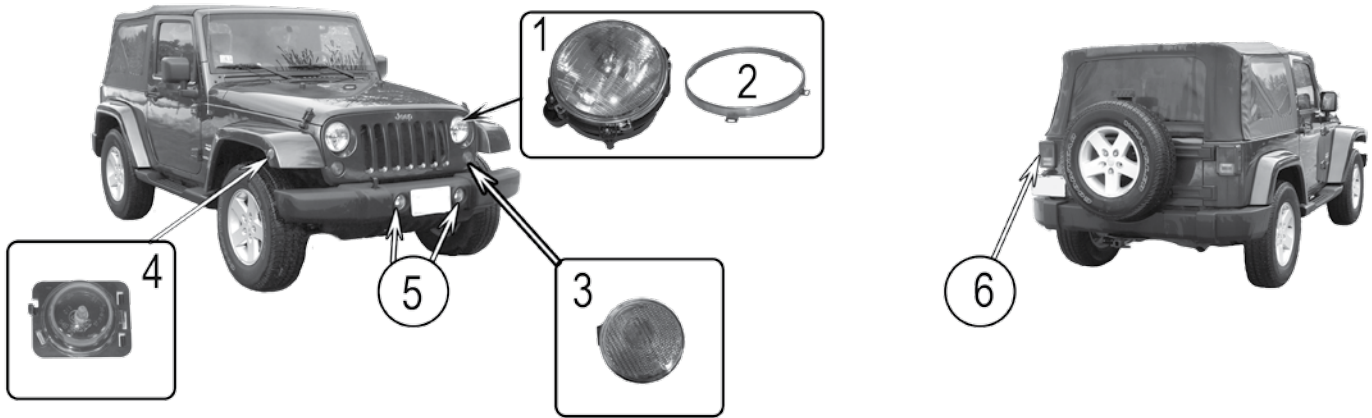

Lamps and Mirrors

JK - 2007 - 2011

LAMPS

ITEM #	DESCRIPTION	YEARS	SIDE	COLOR / COMMENTS	REPLACES PART #
1	Headlamp Assembly	07/11	Right	USA & Canada	55078148AC
		07/11	Left	USA & Canada	55078149AC
2	Retainer, Headlamp	07/11	L or R		68003772AA
3	Lamp, Park and Turn	07/11	Right	Amber Lens	55077884AD
		07/11	Left	Amber Lens	55077885AD
		07/11	Right	Clear Lens w/ Amber Bulb	55077884ADC
		07/11	Left	Clear Lens w/ Amber Bulb	55077885ADC
		07/11	Right	Repeater, Export	55077894AD
		07/11	Left	Repeater, Export	55077895AD
4	Lamp, Side Marker	07/11	Right	Amber Lens	55078144AA
		07/11	Left	Amber Lens	55078145AA
		07/11	Right	Clear Lens w/ Amber Bulb	55078144AAC
		07/11	Left	Clear Lens w/ Amber Bulb	55078145AAC
		07/11	Right	Repeater, Export	55077894AD
5	Lamp, Fog, Front	07/09	L or R		4805856AB *
		10/12	L or R		5182026AA
6	Tail Lamp	07/11	Right	Includes Wiring Harness	55077890AC
		07/11	Left	Includes Wiring Harness	55077891AC
		07/11	Right	Export; Includes Lamp, Bulbs & Wire Harness	55078146AC
		07/11	Left	Export; Includes Lamp, Bulbs & Wire Harness	55078147AC
7	Wiring, Tail Lamp	07/11	L or R	Not Visible In Photo	68004166AA

* This Part # not yet carried by Crown Automotive

8   **Clear Parking & Sidemarker Kit**   **07/11**

**Contains a Pair of Clear Sidemarkers and
Parking Lamps w/ Amber Bulbs**

JK-CR-4