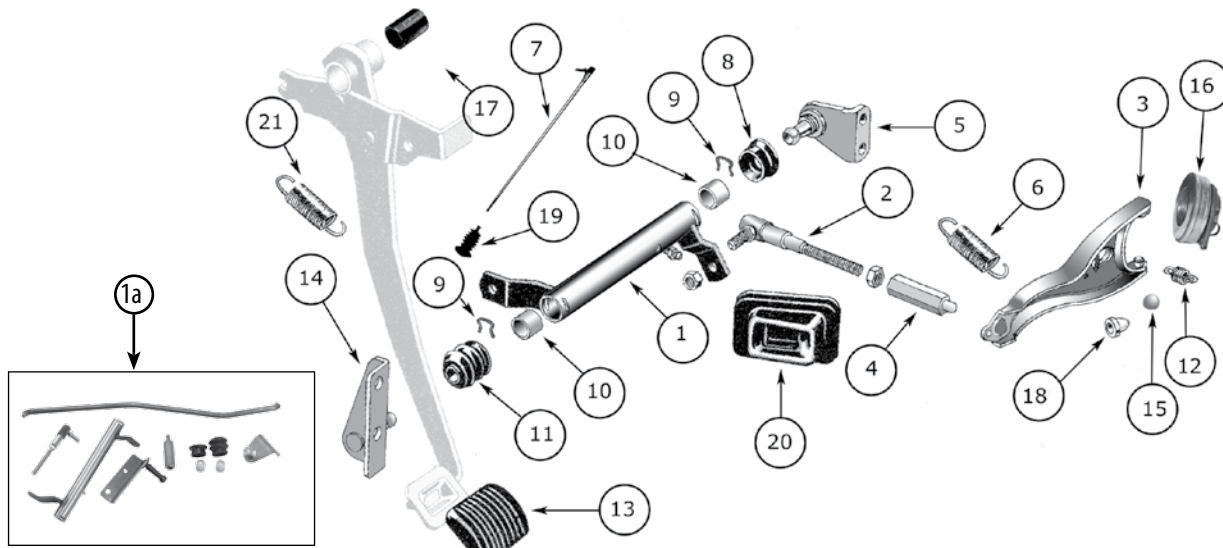

3.7L
2.8L Turbo Diesel

* This Part # not yet carried by Crown Automotive

Clutch

CLUTCH LINKAGE HARDWARE - CJ-5, 6, 7, 8

ITEM #	DESCRIPTION	YEAR	ENGINE	REPLACES PART #
1a	Kit, Includes 1,2,4,5,7,8,9,10,11,14,19	76/80	4.2L (LHD), 5.0L	5360104K
1	Bellcrank, Clutch Release	76/86	4.2L (LHD), 5.0L	J5364621
2	Rod, Clutch Fork Release (w/ Pin) Rod, Adjustable (w/ Nut)	80/86 74/86	4.2L (LHD), 5.0L 4.2L (LHD), 5.0L	J5359943 J8126668
3	Fork, (Lever), Clutch Throwout	80/86	2.5L GM, 4.2L, 5.0L	J5361620
4	Adjuster, Clutch Wear	72/80 81/86	4.2L (LHD), 5.0L 4.2L (LHD), 5.0L	J5351209 J5359735
5	Bracket & Pivot (Bellhousing Side)	76/86	4.2L (LHD), 5.0L	J5360112
6	Spring, Throwout Lever Return	72/86	4.2L (LHD), 5.0L	J5351252
7	Rod, Bellcrank To Pedal Shaft	76/86	4.2L (LHD), 5.0L	J5364620
8	Boot, Outer	72/86	4.2L (LHD), 5.0L	J3167049
9	Retainer, (Clip) Boot	72/86	4.2L (LHD), 5.0L	J3169769
10	Bushing, Pivot	72/86	4.2L (LHD), 5.0L	J3167067
11	Boot, Inner	72/86	4.2L (LHD), 5.0L	J3170937
12	Spring, Throwout Lever (In Housing)	76/86 81/86	2.5L (GM), 4.2L (LHD), 5.0L 4.2L (RHD)	J3222799 J3199503
13	Pad, Clutch Pedal	46/86	All	J5363508
14	Bracket & Pivot (Body Side)	76/86	4.2L (LHD), 5.0L	J5355339
15	Ball, Throwout Lever	72/86	All	J0169162
16	Sleeve, Clutch Throwout Bearing	76/80 81/86 83/86	4.2L, 5.0L GM 2.5L, 4.2L, 5.0L AMC 2.5L	J3241263 J5361614 53000175
17	Bearing, Clutch Pedal	71/81 82/86	GM 2.5L, 4.2L, 5.0L All	J0949169 J0946177
18	Pivot, To Throwout Lever	80/86	4.2L(RHD), 2.5L GM, 2.5L AMC	J3217479
19	Boot, Rod To Pedal Shaft	76/86	4.2L (LHD), 5.0L	5355322
20	Boot, Clutch Fork (Lever At Housing)	80/86 81/86	4.2L (LHD), 5.0L GM 2.5L, 4.2L (RHD) w/ T176, T177 Transm.	3236453 J3180370
21	Spring, Clutch Pedal Return	72/86	All	J5351118