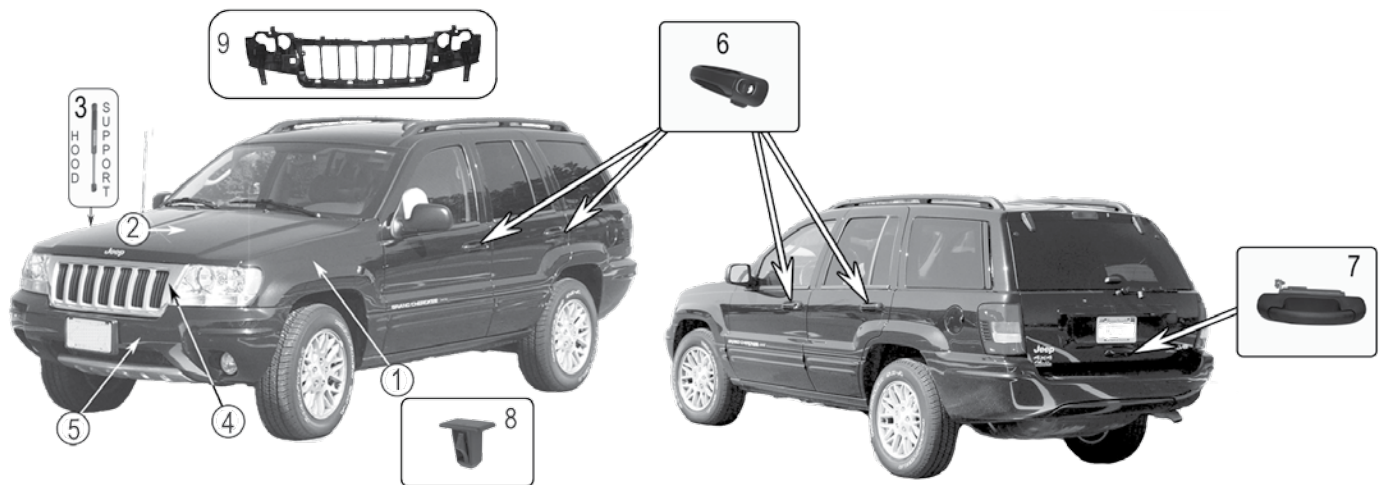

CROWN KITS

10	Header Panel Kits	93/95	w/ Chrome Grille	55054886K
		96/98	w/ Chrome Grille	55054996K

Also includes Grille, not pictured.

* This Part # not yet carried by Crown Automotive

Body

WJ - EXTERIOR 1999 - 2004