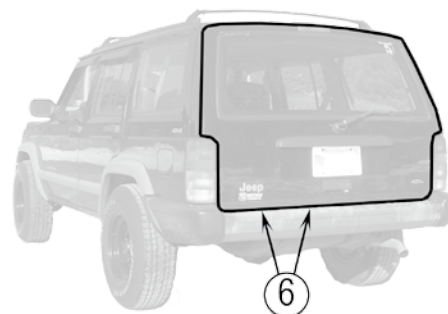

XJ - WEATHERSTRIP / SEAL 1984 - 2001

4

ITEM #	DESCRIPTION	POSITION	YEARS	COMMENTS	REPLACES PART #
1.	Weatherstrip, Window Glass	Outer, Front, Right	84/96	4 Door	55235408
		Outer, Front, Left	84/96	4 Door	55235409
		Outer, Front, Right	84/96	2 Door	55235406
		Outer, Front, Left	84/96	2 Door	55235407
2	Weatherstrip, Window Glass	Outer, Rear , L or R	84/96	4 Door	55235404
3	Weatherstrip, Window Glass	Inner, Front, Right	84/96	4 Door	55005528
		Front, Left	84/96	4 Door	55005529
4	Weatherstrip, Door	Front or Rear, L or R	84/96	Cut to Fit	55015782
5	Moulding, Windshield		97/01		55235391AB
6	Weatherstrip, Liftgate		94/01		55015783