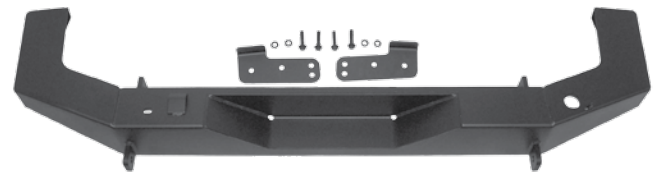

Model	Year	Replaces Part#
JK	07/12	82209740

Heavy Duty Rear Bumper with Provisions for D-Rings and Tire Carrier

Model	Year	Replaces Part#
JK	07/12	82209916

ROCKER PANEL GUARDS

Model	Year	Comments	Replaces Part#
TJ	97/06*	Set of 2	TJ4910