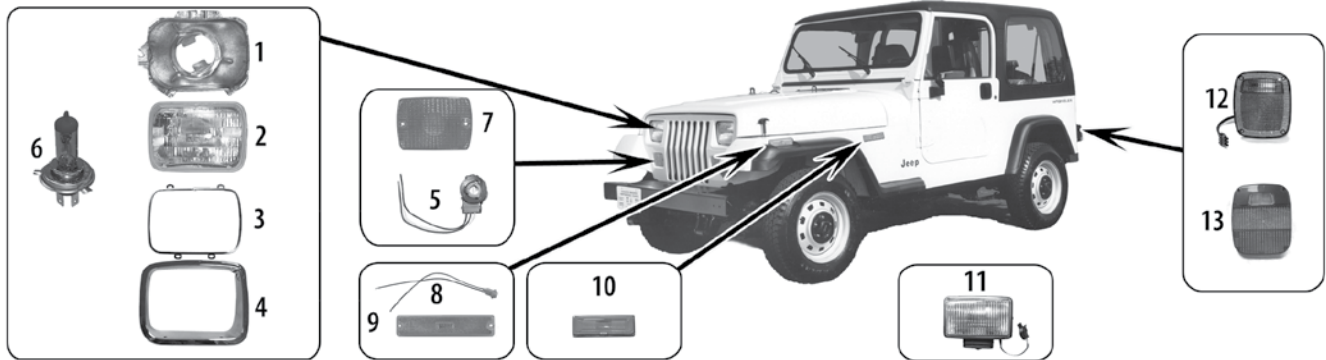

Lamps and Mirrors

YJ - 1987 - 1995

LAMPS

ITEM #	DESCRIPTION/ POSITION	YEARS	SIDE	COLOR / COMMENTS	REPLACES PART #
1	Seat, Headlamp	87/95	Left	LHD, USA and Canada	56001279
		87/95	Right	LHD, USA and Canada	56001278
2	Sealed Beam, Headlight	87/95	L or R	H6054, LHD, USA and Canada	J8134319
3	Ring, Headlamp Retaining	87/95	L or R	LHD, USA and Canada	56001260
4	Bezel, Headlamp	87/95	Left	Chrome, LHD, USA and Canada	56003105
		87/95	Right	Chrome, LHD, USA and Canada	56003104
5	Connector, Parking Lamp	87/93	L or R	LHD, USA and Canada	J8128931
6	Bulb, Headlamp	87/95	L or R	H4-60W, Stock Halogen, Europe	L00H460W
		87/95	L or R	H4-60W, Super White, Europe	H4-60W
7	Parking Lamp	87/93	L or R	Amber	56001378
8	Socket, Sidemarker Bulb	87/95	Front		J5455853
9	Lamp, Sidemarker	87/95	Front	Amber, USA and Canada	56001424
		87/95	Front	Amber, Europe	56003100
10	Lamp, Side Repeater	87/95	L or R	Export, Amber	55055014
11	Fog Lamp	91/93	L or R	Blazer Type	55054739
12	Tail Lamp	87/90	Right		56002134
		87/90	Left	w/ License Lamp	56002135
		91/95	Right		56016720
		91/95	Left	w/ License Lamp	56016721
		87/95	L or R	Europe	J5764204
13	Lens, Tail Lamp	87/95	L or R		J8129642
		87/95	L or R	Europe	83501003

CROWN KITS

14 Fog Lamp Kit

91/93

Set, Left and Right

55054739K

15

15 Clear Parking Lamp Kit

87/93

Contains 2 Lamps & 2 Amber Bulbs

56001378CK

16 Clear Sidemarker Lamp Kit

87/95

Contains 2 Sidemarkers & 2 Amber Bulbs

56001424CK

17 Clear Parking & Sidemarker Kit

87/93

Contains #15 and #16

YJ-CR-4

18 Halogen Lamp Conversion Kit

87/95

Converts Sealed Beam Lamps To Halogen Lamps

HC2000