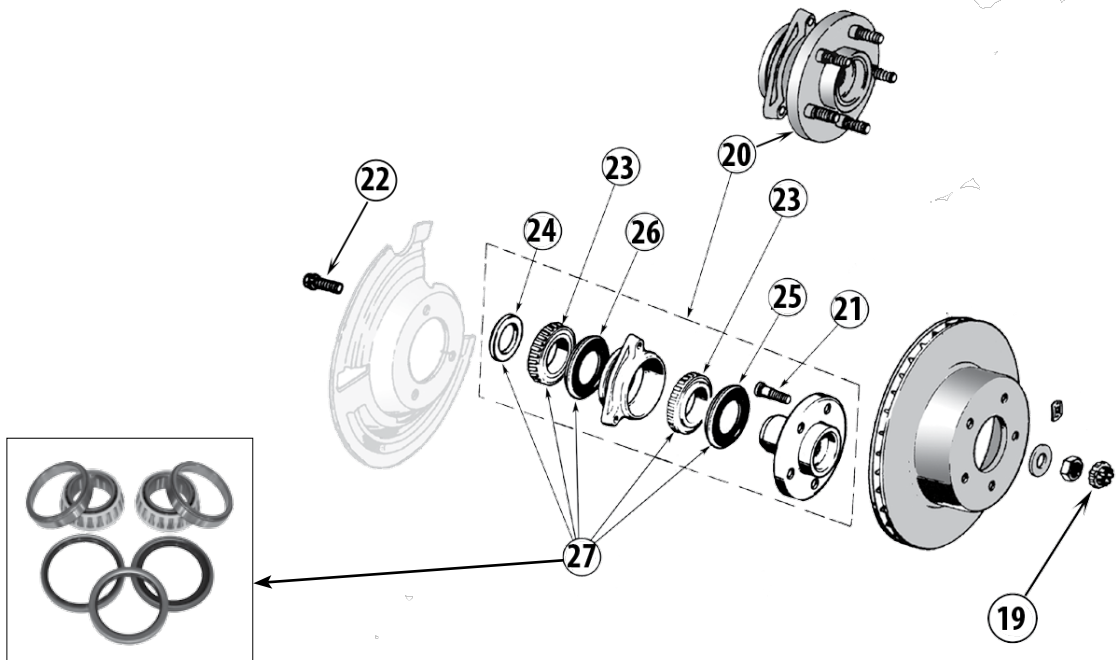

* This Part # no longer carried by Crown Automotive

Continued on next page

Brake

XJ 1984 - 2001 (CONTINUED)

MJ 1986 - 1993

HUBS, ETC. (FRONT)

ITEM #	DESCRIPTION	YEARS	COMMENTS	VEHICLE	REPLACES PART #
19	Retainer, Hub Nut	84/01	Front	XJ, MJ	J4200097
20	Hub & Bearing Assembly	84/89	Tapered Bearing Type	XJ, MJ	53000228
		90/99	w/ 2 Piece Composite Rotor	XJ, MJ	53007449
		99/01	w/ 1 Piece Cast Rotor	XJ	53007449AC
21	Stud, Wheel	84/89		XJ, MJ	J3238138
		90/99	w/ 2 Piece Composite Rotor	XJ, MJ	53007463
		99/01	w/ 1 Piece Cast Rotor	XJ	52098680
22	Bolt, Knuckle To Hub	84/01		XJ, MJ	34201535
23	Bearing, Front Hub	84/89	Includes 1 Bearing and 1 Cup	XJ, MJ	53000238
24	Seal, Front Hub	84/89	Inner	XJ, MJ	53000239
25	Seal, Front Hub	84/89	Outer	XJ, MJ	J3238137
26	Seal, Front Hub	84/89	Center	XJ, MJ	53000237
27	Kit, Bearing & Seal, Front Hub	84/89	Includes 2 Bearings, 2 Cups and 3 Seals	XJ, MJ	53000238K