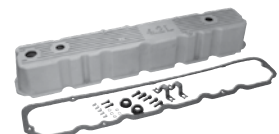

Description	Replaces Part #
Red	53020323-ALR
Yellow	53020323-ALY
Black	53020323-ALB

Aluminum Valve Covers

For 81/86 w/ 4.2L Engines

Includes: Gasket, Bridges, Grommets & Hardware