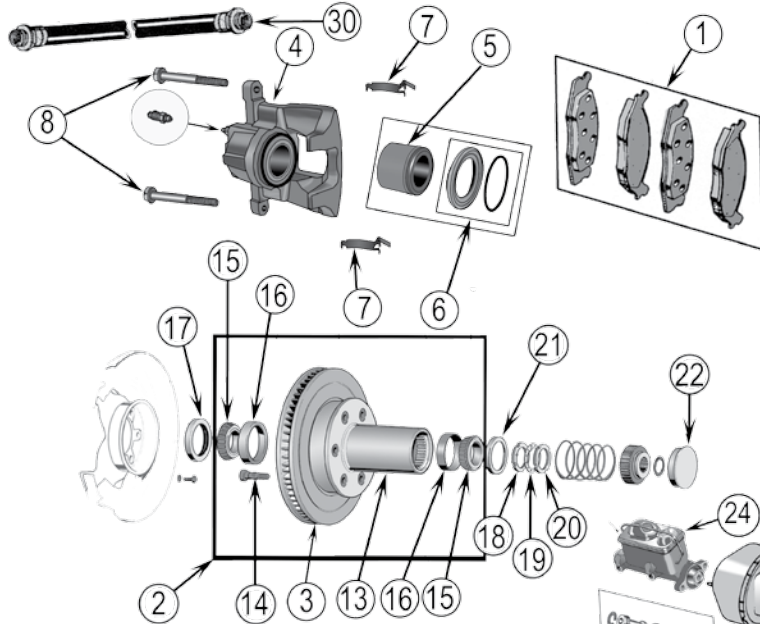

Brake

SJ - 1974 - 1991 J-SERIES 1974 - 1988

FRONT

REAR