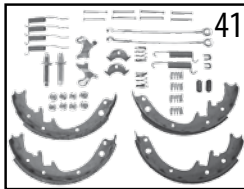

CROWN KITS

ITEM #	DESCRIPTION	YEARS	COMMENTS	VEHICLE	REPLACES PART #
41	Shoe Set Master Kit	84/89	w/ 10" x 1.75" Drums, Incl. Shoe, Lining Set & Hardware	XJ, MJ	8133818MK
		90/3-9-00	w/ 9" x 2.5" Drums, Incl. Shoe, Lining Set & Hardware	XJ, MJ	4723367MK
		3-10-00/01	w/ 9" x 2.5" Drums, Incl. Shoe, Lining Set & Hardware	XJ	5019536MK
42	Pad Set Master Kit, Front	90/01	w/ 4WD, Incl. Pads, Bushings, Sleeves, Clips & Pins	XJ, MJ	4778058MK
		92-1/2/01	w/ 2WD, Incl. Pads, Bushings, Sleeves, Clips & Pins	XJ, MJ	4778058MK
43	Stainless Steel Brake Hose Kit	84/01	Left, Right, & Rear	XJ	7425
44	Drum Brake Service Kit	84/89	w/ Dana 35, 10" x 1-3/4" Drums	XJ, MJ	52001151K
		86/93	w/ Dana 44, 10" x 2-1/2" Drums	XJ, MJ	52001915K
		90/3-9-00	w/ 9" x 2-1/2" Drums	XJ, MJ	52005350K-E
		3-10-00/01	w/ 9" x 2-1/2" Drums	XJ	52005350K-L
45	Disc Brake Service Kit	84/89	w/ 4WD	XJ, MJ	3251156K
		90/99	w/ 4WD, w/ 2-Piece Composite Rotor	XJ, MJ	52008440K
		92-1/2/99	w/ 2WD, w/ 2-Piece Composite Motor	XJ, MJ	52008440K
		99/01	w/ 1-Piece Cast Rotor	XJ	5016434K

For Additional Brake Kits, See Chapter 20.

Copyright © 2012 Crown Automotive Sales Co., Inc. All rights reserved.