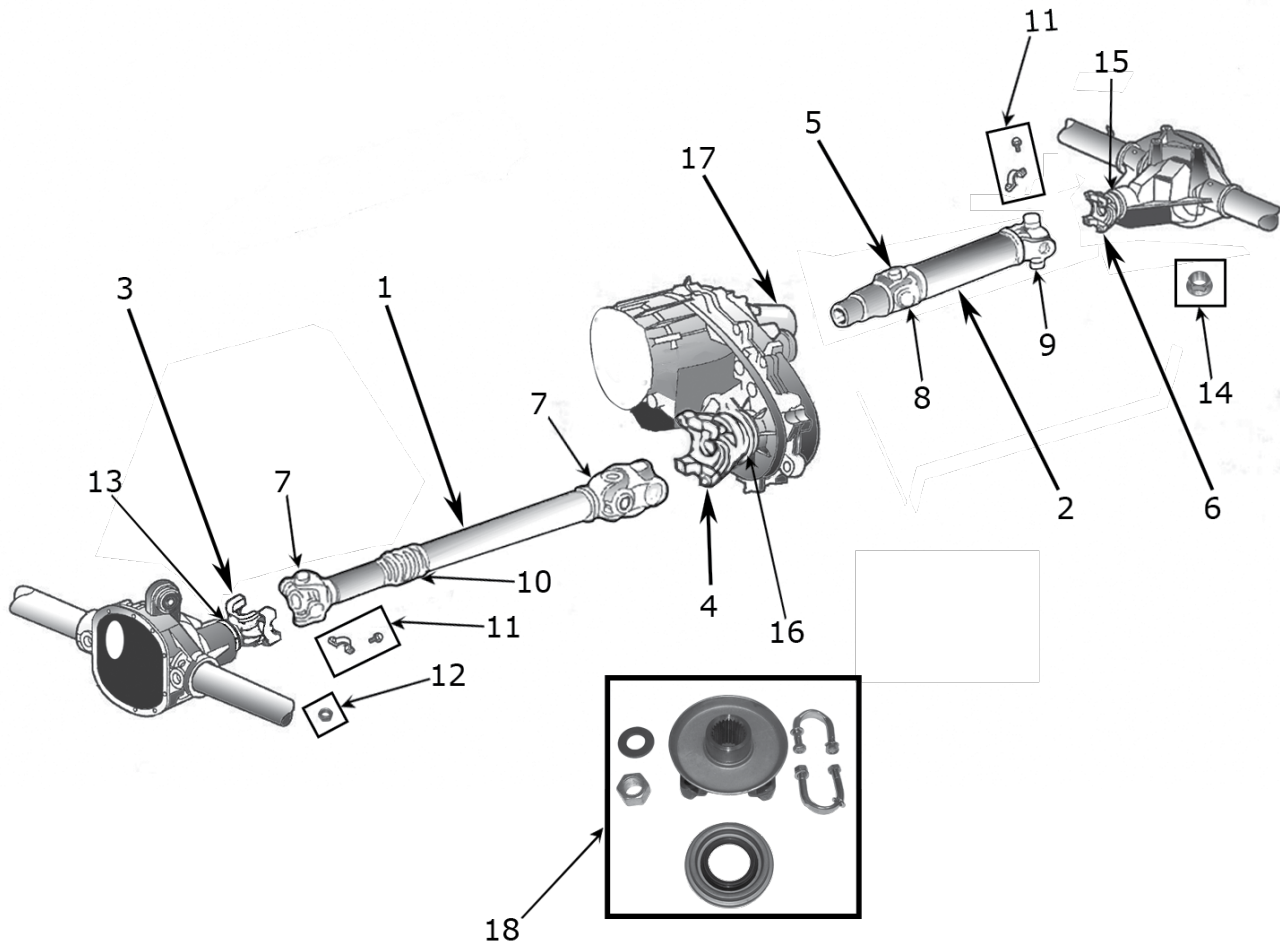

Propeller Shafts

YJ 1987 - 1995

ITEM#	YEARS	ENGINE	TRANSMISSION	COLLAPSED LENGTH	NOTES	REPLACES PART #
1	PROPELLER SHAFT, FRONT					
	87/95	2.5		38.000		53004369
	87/95	4.2, 4.0	Manual			53002001
	87/95	4.2, 4.0	Automatic	38.000		53004369