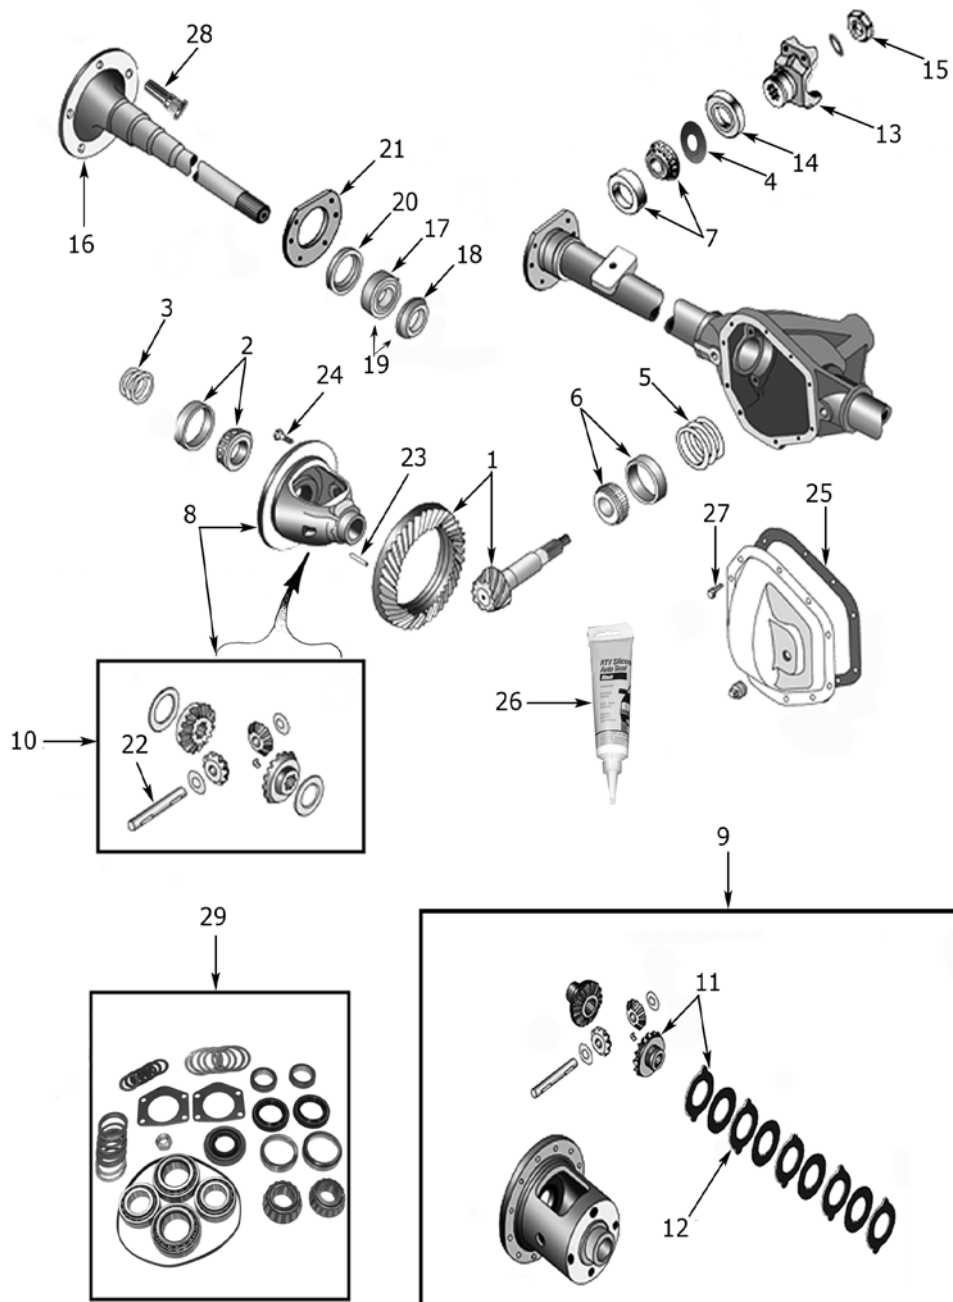

Axle / Differential

MODEL 44 REAR AXLE

XJ 1987 - 1990

MJ 1986 - 1993

MODEL 44 REAR AXLE

Axle / Differential

XJ 1987 - 1990 • MJ 1986 - 1993

ITEM #	DESCRIPTION	COMMENTS	YEARS	RATIO	REPLACES PART #
1	Ring & Pinion Set	(43/14) (31492/30060)	87/93	3.07	83504197
		(46/13) (32171/18437)	87/93	3.54	4137749
		(45/11) (32073/18520)	86/93	4.09	J8129225
2	Side Bearing Set	(2 Bearings & 2 Cups)	86/93	All	J8124071
3	Shim Set, Carrier		86/93	All	J8129222
4	Slinger, Pinion		86/93	All	J0636566
5	Shim Set, Pinion		86/93	All	J8129221
6	Bearing Kit, Pinion	Inner (Cup & Cone)	86/93	All	J8124051
7	Bearing Kit, Pinion	Outer (Cup & Cone)	86/93	All	J8124052
8	Case Assembly	Standard (Includes Gear Set)	86/93	3.07, 3.54	83503073
		Standard (Includes Gear Set)	86/93	4.09	83503067
9	Case Assembly, Locking	Includes Gears & Plates	86/93	3.07, 3.54	83505431
10	Gear Set, Differential	Standard Differential	86/93	All	83503068
11	Gear Set, Differential	w/ Trac-Lok, Shaft Held w/ Roll Pin	86/89	All	83505432
		w/ Trac-Lok, Shaft Held w/ 2 Rings	90/93	All	J8129220
12	Disc Kit, Differential	w/ Trac-Lok Differential	86/93	All	J0994345
13	Yoke, Pinion	w/ Trac-Lok Differential	86/90	All	J8131656
		w/ Standard Differential	86/93	All	J8131656
		w/ Trac-Lok Differential	91/93	All	83503388
14	Seal, Pinion	w/ Trac-Lok Differential	86/90	All	J0998092
		w/ Standard Differential	86/93	All	J0998092
		w/ Trac-Lok Differential	91/93	All	83503390
15	Nut, Pinion		86/93	All	J0801367
16	Axle Assembly	Right 29.75" Long	86/93	All	83504960
		Left 29.25" Long	86/93	All	83504961
17	Bearing, Wheel		86/93	All	83503064
18	Ring, Axle Bearing	Retaining	86/93	All	83503077
19	Bearing & Ring Set	Includes #'s 17 & 18	86/93	All	994262K
20	Seal, Wheel Bearing		86/93	All	83503063
21	Retainer		86/93	All	83504190
22	Shaft, Differential		86/93	All	83503069
23	Pin, Differential Shaft	Roll Type	86/93	All	J0636360
24	Bolt Kit, Ring Gear to Carrier	10 Included	86/93	All	4720891
25	Gasket, Differential Cover		86/93	All	J8122409
26	RTV Silicone Sealant		86/93	All	J8993317
27	Bolt, Differential Cover		86/93	All	J0273573
28	Stud, Wheel		86/87	All	83503066
			88/93	All	83503053

CROWN MASTER KIT

29	Master Bearing, Seal, & Hardware Kit		86/93	All	D44Y-MASKIT