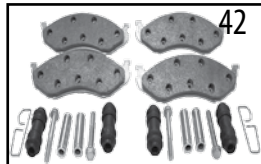

CROWN KITS

ITEM #	DESCRIPTION	YEARS	COMMENTS	VEHICLE	REPLACES PART #
41	Shoe Set Master Kit	84/89	w/ 10" x 1.75" Drums, Incl. Shoe, Lining Set & Hardware	XJ, MJ	8133818MK
		90/3-9-00	w/ 9" x 2.5" Drums, Incl. Shoe, Lining Set & Hardware	XJ, MJ	4723367MK
		3-10-00/01	w/ 9" x 2.5" Drums, Incl. Shoe, Lining Set & Hardware	XJ	5019536MK
42	Pad Set Master Kit, Front	90/01	w/ 4WD, Incl. Pads, Bushings, Sleeves, Clips & Pins	XJ, MJ	4778058MK
		92-1/2/01	w/ 2WD, Incl. Pads, Bushings, Sleeves, Clips & Pins	XJ, MJ	4778058MK
43	Stainless Steel Brake Hose Kit	84/01	Left, Right, & Rear	XJ	7425
44	Drum Brake Service Kit	84/89	w/ Dana 35, 10" x 1-3/4" Drums	XJ, MJ	52001151K
		86/93	w/ Dana 44, 10" x 2-1/2" Drums	XJ, MJ	52001915K
		90/3-9-00	w/ 9" x 2-1/2" Drums	XJ, MJ	52005350K-E
		3-10-00/01	w/ 9" x 2-1/2" Drums	XJ	52005350K-L
45	Disc Brake Service Kit	84/89	w/ 4WD	XJ, MJ	3251156K
		90/99	w/ 4WD, w/ 2-Piece Composite Rotor	XJ, MJ	52008440K
		92-1/2/99	w/ 2WD, w/ 2-Piece Composite Motor	XJ, MJ	52008440K
		99/01	w/ 1-Piece Cast Rotor	XJ	5016434K

For Additional Brake Kits, See Chapter 20.

Copyright © 2012 Crown Automotive Sales Co., Inc. All rights reserved.