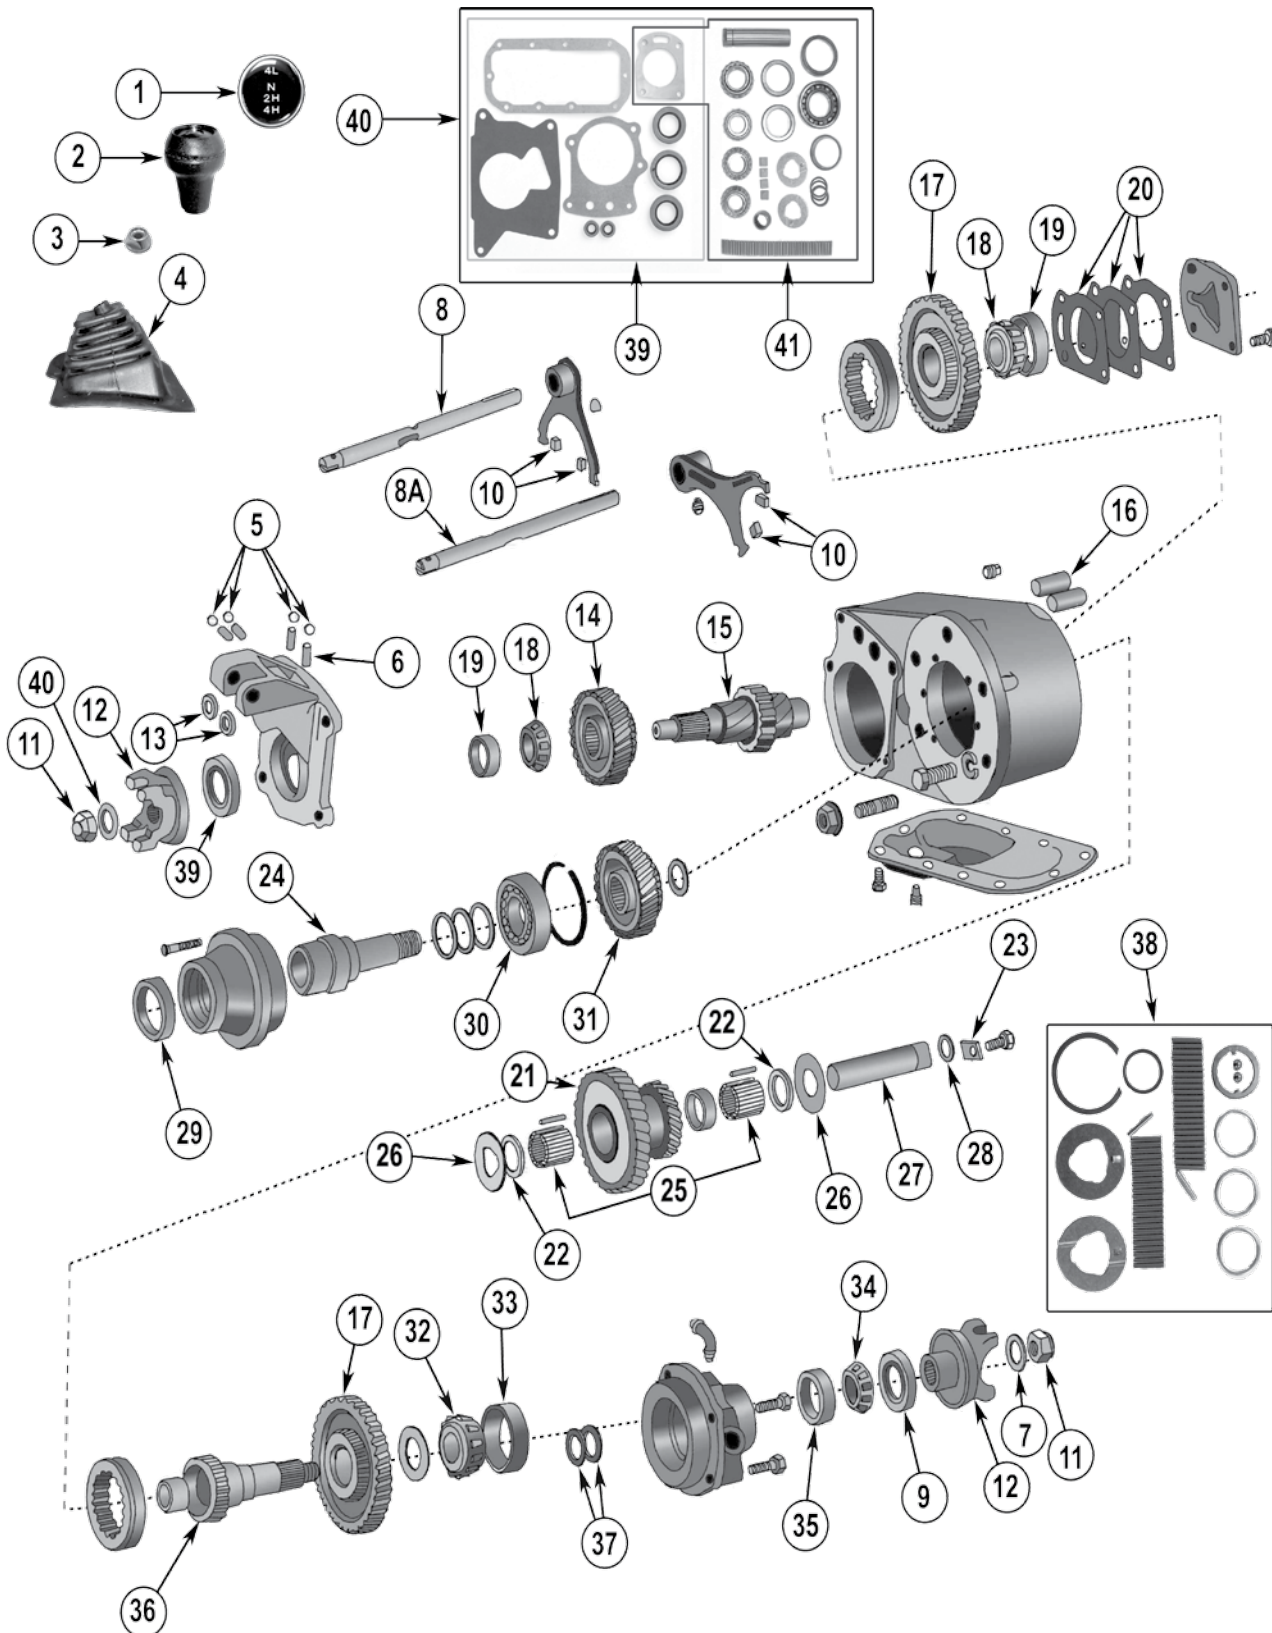

Transfer Case

DANA MODEL 300

ITEM#	DESCRIPTION	COMMENTS	REPLACES PART #
1	Insert, Shift Knob		J3241430
2	Knob, Shift		J3241062
3	Nut, Shift Control		J4006495
4	Boot, Shifter	w/ SR4, T4, T5 w/ T176 - T177 (Double Boot)	J5752009 5752141
5	Ball, Chrome		453593
6	Poppet Spring, Shift Rod		J0939001
7	Washer, Yoke	Rear Output	J4004913
8	Rod, Shift	Front	J8131673
8A	Rod, Shift	Rear	J8131672
9	Seal, Output	Front or Rear Output	J8131669
10	Pod, Shift Fork	4 Required	J8131670
11	Nut, Output	Front or Rear Output	J0801367
12	Yoke, Output	Bolt & Strap Type, Front or Rear Output U-Bolt Yoke, Front or Rear Output	J8131656 J0935685
13	Seal, Shift Rod	2 Required	JA000974
14	Gear, Front Output		J8131680
15	Shaft, Front Output		J8131660
16	Cap, Shift Rod	2 Required	J0934281
17	Gear, Sliding Drive	2 Required	J8131679 *
18	Bearing Cone, Front Output	Front or Rear	J3156063
19	Bearing Cup, Front Output	Front or Rear	J3156062
20	Shim Set, Front Output Access Cover		J8131668
21	Gear, Intermediate		J8131678 *
22	Spacer, Intermediate Shaft	2 Required	J0809295
23	Plate, Intermediate Shaft Lock		JA001001
24	Shaft, Input		J8131687 *
25	Needle Bearing, Intermediate Gear	48 Required	J0809294
26	Thrust Washer, Intermediate Shaft	2 Required	J8121813
27	Shaft, Intermediate		J0942115
28	Seal, Intermediate Shaft		J0942114
29	Seal, Input		J8131684
30	Bearing, Input		J8131682
31	Gear, Input		J8131685
32	Bearing Cone, Rear Output Shaft	Front	J8134239
33	Bearing Cup, Rear Output Shaft	Front	J0052800
34	Bearing Cone, Rear Output Shaft	Rear	J0933737
35	Bearing Cup, Rear Output Shaft	Rear	J3124570
36	Shaft, Rear Output		J8133793 *
37	Shim Kit, Rear Output		J0933743

CROWN KITS

38	Small Parts Kit	J0935758
39	Gasket & Seal Kit	D300-GS
40	Master Overhaul Kit	D300-MASKIT
41	Bearing Kit	D300-BK

* This Part # not carried by Crown Automotive