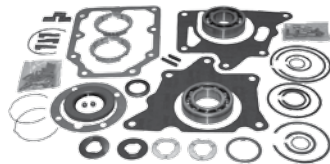

T150-MASKIT

For 76/79 CJ-5, 7
w/ T-150 3-Speed
Transmission