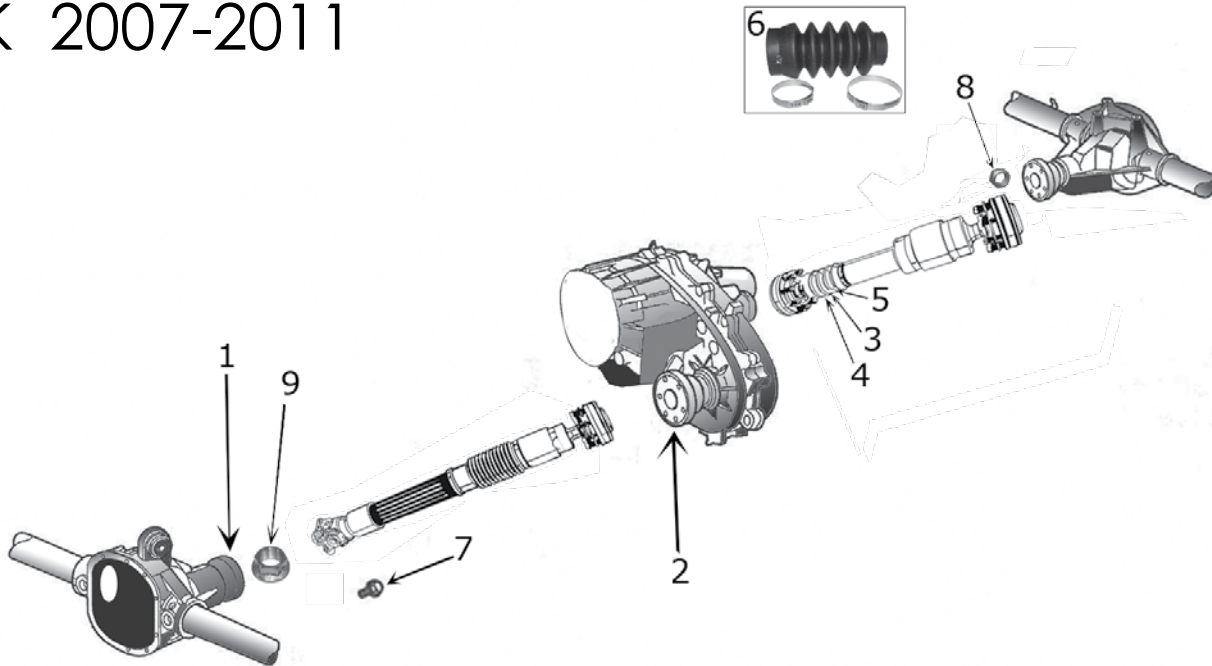

Propeller Shafts

JK 2007-2011

ITEM #	YEARS	NOTES	REPLACES PART#
1	07/11		68004070AB
2	07/10	w/o Rubicon	68004070AB
3	07/10	w/ 2 Doors	5083001AA
4	07/11	w/ 2 Doors	5013825AA
5	07/11	w/ 2 Doors	5013626AA
6	07/11	w/ 2 Doors	5083001K
7	07/11	4 Required	5191037AD
8	07/11		5191197AA
9	07/11		J3182601