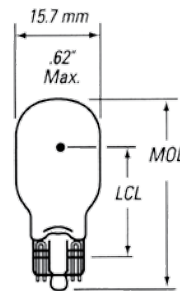

MFG 9055
REPLACES PART #
L0009055

19/32" BULB - 15.2 MM

MFG # 9004 / HB1
REPLACES PART #
4388238

MFG #9007LL
REPLACES PART #
L0009007QL

5/8" BULB - 16 MM

MFG #906
REPLACES PART #
G9436750

MFG #921
REPLACES PART #
L0000921