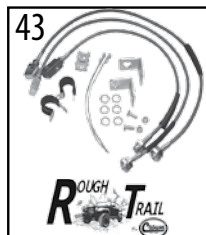

CROWN KITS

ITEM #	DESCRIPTION	YEARS	COMMENTS	VEHICLE	REPLACES PART #
41	Shoe Set Master Kit	84/89	w/ 10" x 1.75" Drums, Incl. Shoe, Lining Set & Hardware	XJ, MJ	8133818MK
		90/3-9-00	w/ 9" x 2.5" Drums, Incl. Shoe, Lining Set & Hardware	XJ, MJ	4723367MK
		3-10-00/01	w/ 9" x 2.5" Drums, Incl. Shoe, Lining Set & Hardware	XJ	5019536MK
42	Pad Set Master Kit, Front	90/01	w/ 4WD, Incl. Pads, Bushings, Sleeves, Clips & Pins	XJ, MJ	4778058MK
		92-1/2/01	w/ 2WD, Incl. Pads, Bushings, Sleeves, Clips & Pins	XJ, MJ	4778058MK
43	Stainless Steel Brake Hose Kit	84/01	Left, Right, & Rear	XJ	7425
44	Drum Brake Service Kit	84/89	w/ Dana 35, 10" x 1-3/4" Drums	XJ, MJ	52001151K
		86/93	w/ Dana 44, 10" x 2-1/2" Drums	XJ, MJ	52001915K
		90/3-9-00	w/ 9" x 2-1/2" Drums	XJ, MJ	52005350K-E
		3-10-00/01	w/ 9" x 2-1/2" Drums	XJ	52005350K-L
45	Disc Brake Service Kit	84/89	w/ 4WD	XJ, MJ	3251156K
		90/99	w/ 4WD, w/ 2-Piece Composite Rotor	XJ, MJ	52008440K
		92-1/2/99	w/ 2WD, w/ 2-Piece Composite Motor	XJ, MJ	52008440K
		99/01	w/ 1-Piece Cast Rotor	XJ	5016434K

For Additional Brake Kits, See Chapter 20.

Copyright © 2012 Crown Automotive Sales Co., Inc. All rights reserved.