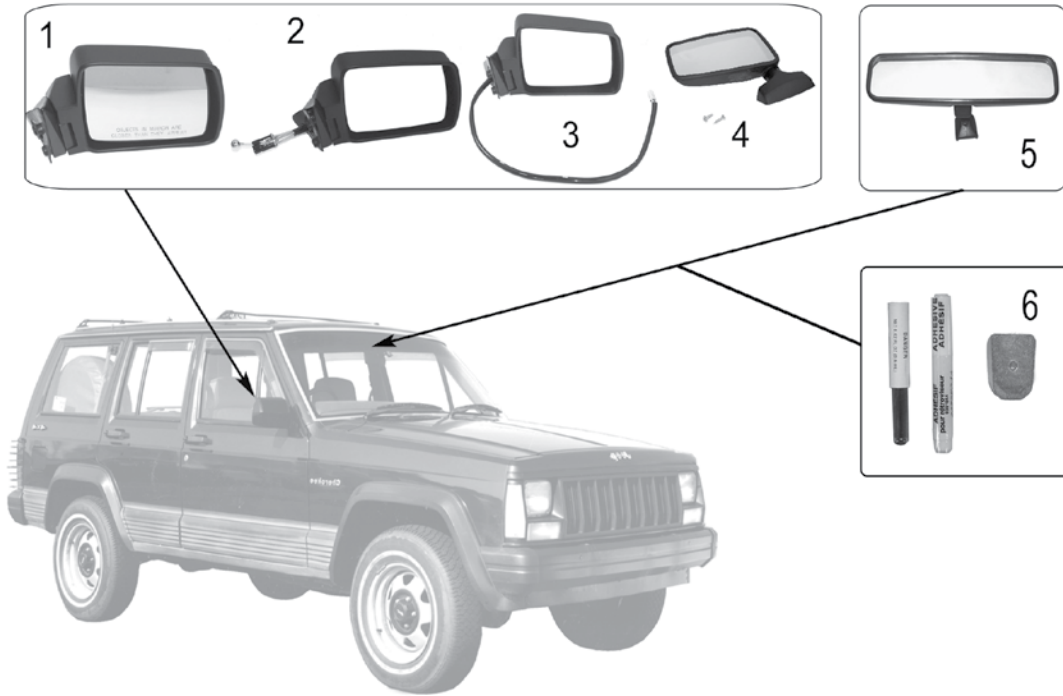

Lamps and Mirrors

XJ - 1984 - 2001 MIRRORS