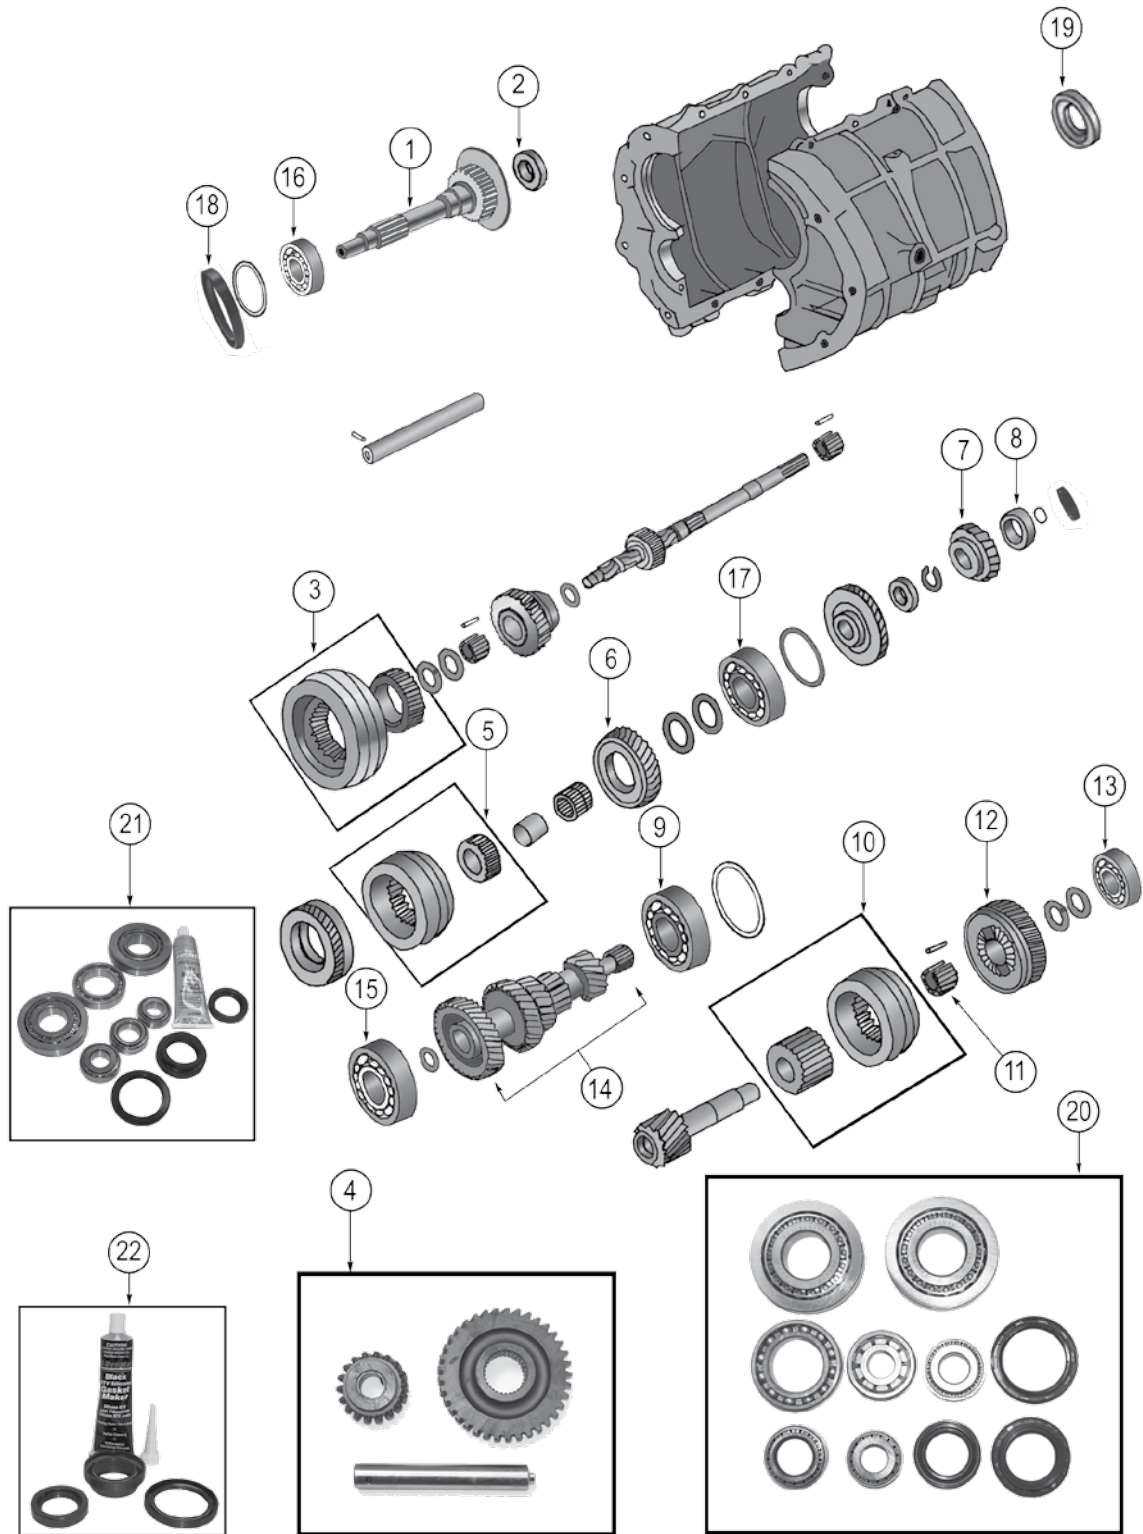

CROWN KITS

22

Shift Knob Kit

T176, T177

3241067K

Manual Transmission

BA 10/5 TRANSMISSION

ITEM #	DESCRIPTION	COMMENTS	REPLACES PART #
1	Shaft, Input		83505205
2	Bearing, Input Shaft	Rear	83504410
3	Synchronizer, 3rd & 4th Gear		83504103
4	Gear Kit, Reverse/Idler		83504500
5	Synchronizer, 1st & 2nd Gear		83504089
6	Gear, 1st	32 Teeth 34 Teeth	83505444 83503214 *
7	Gear, 5th	53 X 27 Teeth 51 X 28 Teeth	83504099 83505452 *
8	Bearing, Main Shaft		83503249
9	Bearing, Intermediate Shaft	Rear	83505448
10	Synchronizer, 5th Gear		83503246
11	Bearing, 5th Intermediate Gear		83503207
12	Gear, 5th Intermediate	51 X 28 Teeth 53 X 27 Teeth	83505451 83503243 *
13	Bearing, 5th Intermediate Gear		83503201
14	Cluster Gear	22-12-22-29-37 Teeth	83505445
15	Bearing, Intermediate Shaft	Front	83503209
16	Bearing, Input Shaft	Front	83505447
17	Bearing, Main Shaft	Between 1st and Reverse	83505447
18	Seal, Input		83503234
19	Seal, Output		83503250