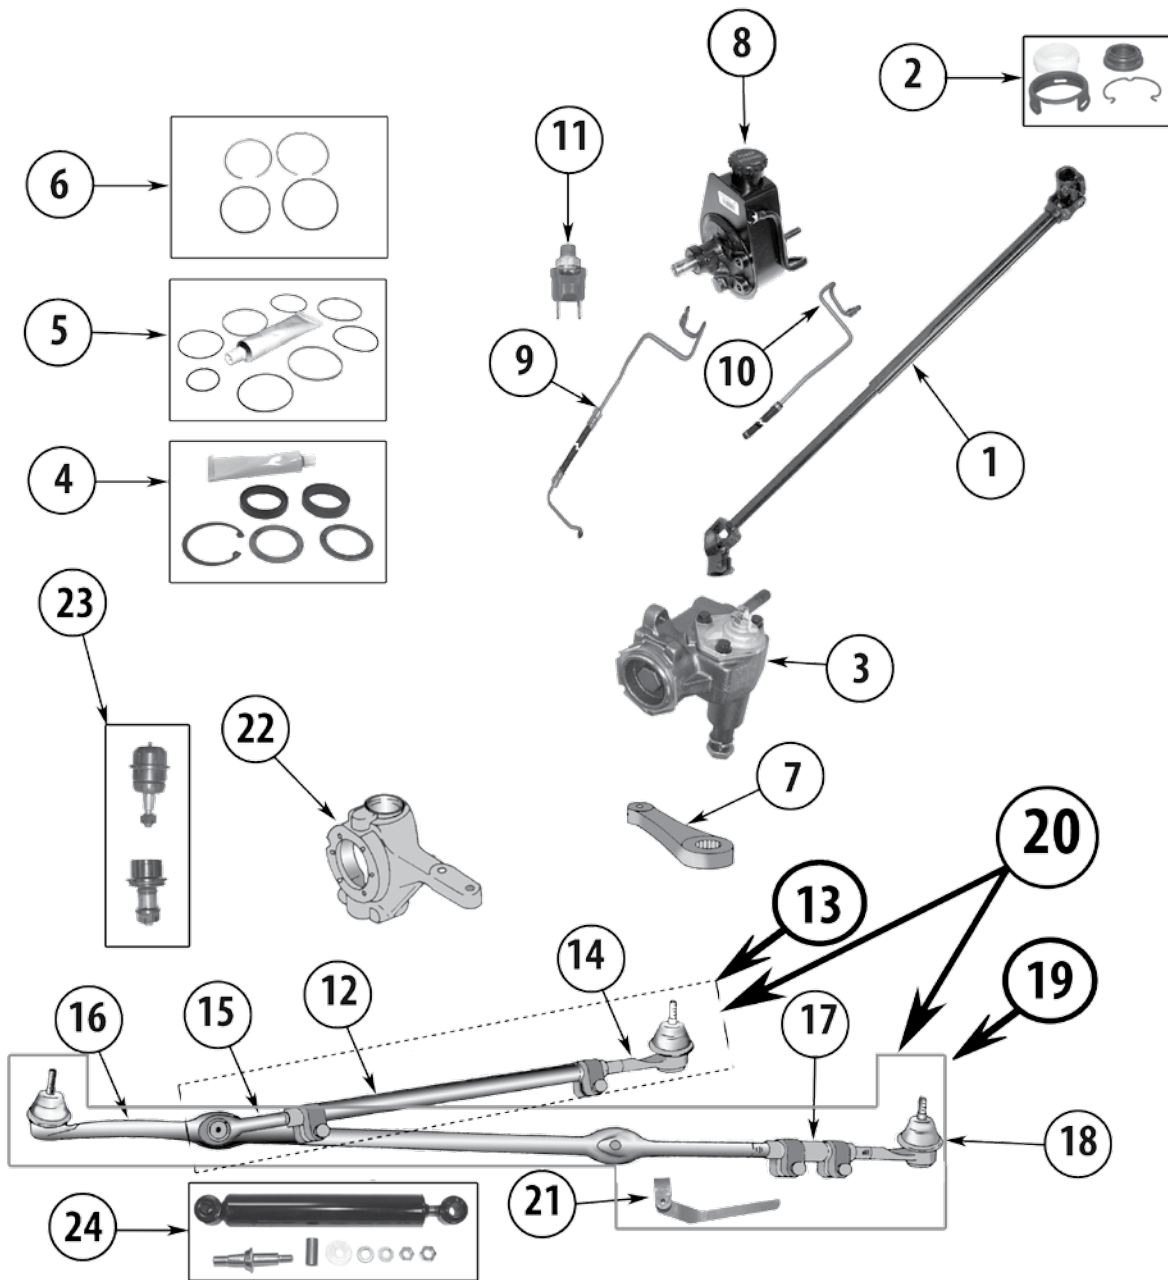

Steering & Suspension

YJ - 1987/1995

ITEM #	DESCRIPTION	POSITION	YEARS	COMMENTS	REPLACES PART #
1	Shaft, Steering	Lower	87/95	w/ Power Steering; Incl. Hardware	52007017
2	Bearing Kit, Steering Shaft		87/95	Incl. 2 Bearings, 1 Retainer & 1 Clip	4487696K
3	Gear Assembly, Steering		87/95	w/ Power Steering, LHD	52002085R
			94/95	w/ Power Steering, RHD	52006511
			87/95	w/ Manual Steering, LHD	52000089
4	Seal Kit, Gear Assembly	Sector (Pitman) Shaft	87/95	w/ Power Steering, LHD	J8134568
5	Seal Kit, Gear Assembly	Valve Assembly	87/95	w/ Power Steering, LHD	J3204833

Check Out Chapter 19 for **ROUGH TRAIL BY CROWN** HD Upgrades and Other Aftermarket Products. For Additional Steering & Suspension Kits, See Chapter 20.
Copyright © 2012 Crown Automotive Sales Co., Inc. All rights reserved.