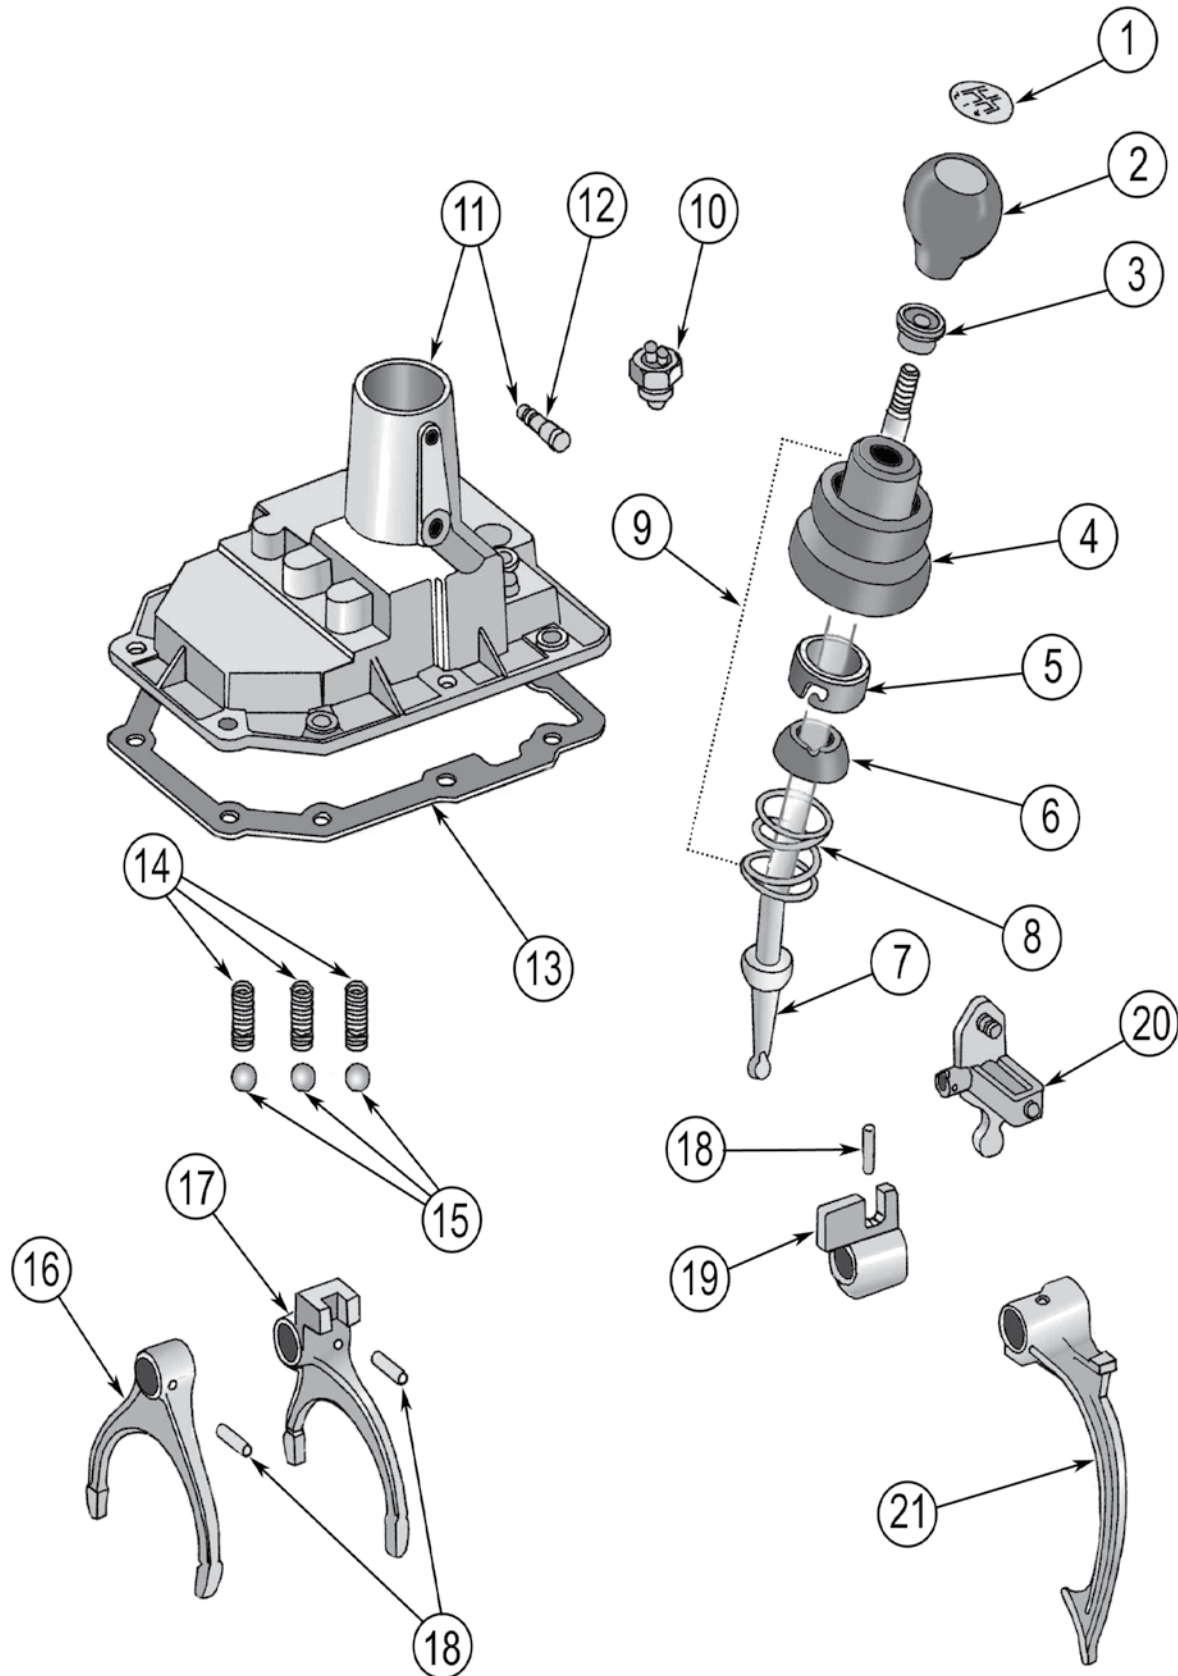

Manual Transmission

T176 & T177 SHIFT COVER

ITEM #	DESCRIPTION	MODEL	REPLACES PART #
1	Insert, Shift Knob	T176, T177	J3241067
2	Knob, Shift	T176, T177	J3241062
3	Nut, Shift Control	T176, T177	J4006495
4	Boot, Shift Lever	T176, T177	J8132422
5	Cap, Shift Housing	T176, T177	J8134667
6	Retainer, Shift Housing Spring	T176, T177	J8132420
7	Lever, Shift, CJ-5,7,8 (LHD)	T176, T177	J5359835
8	Spring, Shift Lever	T176, T177	J8127059
9	Shift Lever Repair Kit (Includes #4,5,6,8)	T176, T177	SLR-176K
10	Switch, Back Up Lamp	T176, T177	J5751207
11	Cover, Shift (Includes 2 of #12)	T176, T177	J8134292
12	Pin, Shift Lever (2 Required)	T176, T177	J8132407
13	Gasket, Shift Cover	T176, T177	J8132428
14	Spring, Shift Interlock (3 Required)	T176, T177	J8126828
15	Ball, Shift Interlock (3 Required)	T176, T177	453593
16	Fork, 3rd & 4th Gear Shift	T176, T177	J8132412
17	Fork, 1st & 2nd Gear Shift	T176, T177	J8134429
18	Pin, Shift Fork Retaining	T176, T177	J8134040
19	Lug, 3rd & 4th Gear Shift Fork	T176, T177	J8133794
20	Arm Assembly, Reverse Rocker	T176, T177	J8132815
21	Fork, Reverse Gear Shift	T176, T177	J8132413

CROWN KITS

22

Shift Knob Kit

T176, T177

3241067K