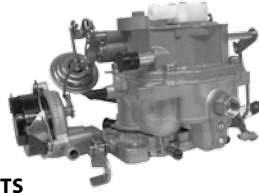

FUEL FILTERS

PLEASE REFER TO THE
FILTERS SECTION, PAGE 8-1

FACTORY NEW CARBURETORS

REPLACES PART #

BBD42S

VEHICLE	YEARS	COMMENTS
CJ-5,7,8	81/86	w/ 4.2L (258)
YJ	87/90	w/ 4.2L (258)
SJ, J-Series	81/86	w/ 4.2L (258)
BBD Type, Less Stepper Motor		
Replaces Tag #: 8308, 8309, 8311, 8335, 8336, 8337, 8349, 8351, 8355, 8363, 8366		