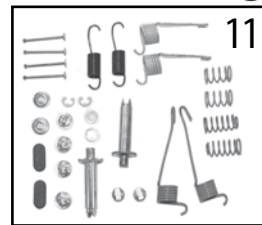

ITEM #	DESCRIPTION	YEARS	COMMENTS	LENGTH	VEHICLES	REPLACES PART #

FRONT DISC BRAKES

1	Pad Set	74/91	Semi-Metallic		SJ, J-10, J-20	83504371
2	Hub & Rotor Assembly	74/91			SJ, J-10	J5357391 *
3	Rotor Only	74/91			SJ, J-10	5357391R
		79/88			J-20	5359275R
4	Caliper Assembly	74/78	Right, Less Pads		SJ, J-10, J-20	J8124379
		74/78	Left, Less Pads		SJ, J-10, J-20	J8124378
5	Piston, Caliper	74/91	Piston Only		SJ, J-10, J-20	J8124571
6	Seal Kit, Caliper	74/91	Includes 1 Seal and 1 Boot		SJ, J-10, J-20	J8126755
7	Spring, Pad Support	74/91			SJ, J-10, J-20	J8124573
8	Bolt, Caliper Housing	74/91			SJ, J-10, J-20	J8124572

REAR DRUM BRAKES

9	Shoe & Lining Set	77/91		11" x 2"	SJ, J-10	J8127782
		79/88		12" x 2-1/2"	J-20	J8130362
10	Drum	74/91		11" x 2"	SJ, J-10	J5359281
		79/88		12" x 2-1/2"	J-20	J8124957
11	Small Parts Kit- Master	77/91		11" x 2"	SJ, J-10	4636775
		79/88		12" x 2-1/2"	J-20	4636776
12	Adjuster Kit	77/91	Left	11" x 2"	SJ, J-10	J8124513
		77/91	Right	11" x 2"	SJ, J-10	J8124514
		79/88	Left	12" x 2-1/2"	J-20	J8124524
		79/88	Right	12" x 2-1/2"	J-20	J8124525

* This Part # no longer carried by Crown Automotive