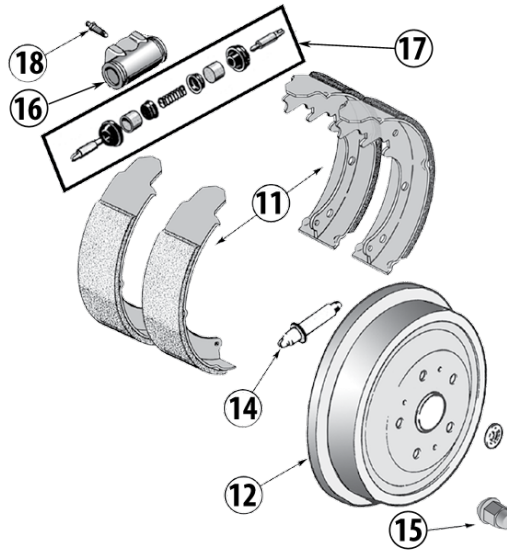

REAR DRUM BRAKES

ITEM #	DESCRIPTION	YEARS	COMMENTS	VEHICLE	REPLACES PART #	
11	Shoe & Lining Set	84/89	10" X 1-3/4"	XJ, MJ	J8133818	
		86/93	w/ Dana 44 w/ 10" X 2-1/2"	XJ, MJ	83502385	
		90/3-10-00	9" X 2-1/2"	XJ, MJ	4423606	
		3-10-00 /01	9" X 2-1/2"	XJ	5019536AA	
		91/01	10" X 1-3/4"	XJ, MJ	4713365	
12	Drum	84/89	10" X 1-3/4"	XJ, MJ	52001151	
		86/93	w/ Dana 44 w/ 10" X 2-1/2"	XJ, MJ	52001915	
		90/01	9" X 2-1/2"	XJ, MJ	52005350	
		91/01	10" X 1-3/4"	XJ, MJ	52007502	
13	Small Parts Kit- Master	86/93	w/ Dana 44 w/ 10 X 2-1/2"	XJ, MJ	4636778	
		90/01	9" X 2-1/2"	XJ, MJ	4636779	
		84/89	10" X 1-3/4"	XJ, MJ	4636777	
14	Adjuster Kit	Left	84/89	10" X 1-3/4"	XJ, MJ	52001215
		Right	84/89	10" X 1-3/4"	XJ, MJ	52001216
		Left	86/93	10" X 2-1/2" w/ Model 44 Axle	XJ, MJ	52001215
		Right	86/93	10" X 2-1/2" w/ Model 44 Axle	XJ, MJ	52001216
		Left	90/01	9" X 2-1/2", 10" X 1-3/4"	XJ, MJ	4713357
		Right	90/01	9" X 2-1/2", 10" X 1-3/4"	XJ, MJ	4713356
15	Nut, Lug	84/01	Stainless Steel	XJ, MJ	J4006956	
		84/01	Black	XJ, MJ	J4006956BLK	
16	Wheel Cylinder	84/01	Right, 10" X 1-3/4"	XJ, MJ	52000848	
		84/01	Left, 10" X 1-3/4"	XJ, MJ	52000849	
		86/93	Right, 10" x 2-1/2"	XJ, MJ	52000848	
		86/93	Left, 10" x 2-1/2"	XJ, MJ	52000849	
		90/96	L or R, w/o ABS, w/ 9" Brakes	XJ, MJ	4423601	
		90/96	L or R, w/ ABS, w/ 9" Brakes	XJ, MJ	4313056	
		97/3-9-00	L or R, w/ 9" Brakes	XJ	4423601	
		3-10-00/01	L or R, w/ 9" Brakes	XJ	4313056	
17	Repair Kit, Wheel Cylinder	84/01	w/ 10" Brakes	XJ, MJ	83500987	
		90/01	w/ 9" Brakes, w/ 13/16" Bore	XJ, MJ	5252630	
		90/01	w/ 9" Brakes w/ 3/4" Bore	XJ, MJ	5252631	
18	Screw, Bleeder	84/01	w/ Dana 44, 3/8" - 24	XJ, MJ	J8129722	
		87/01	w/ Dana 35, Chry. 8.25, 5/16" - 24	XJ, MJ	3766674	

* This Part # no longer carried by Crown Automotive

Continued on next page