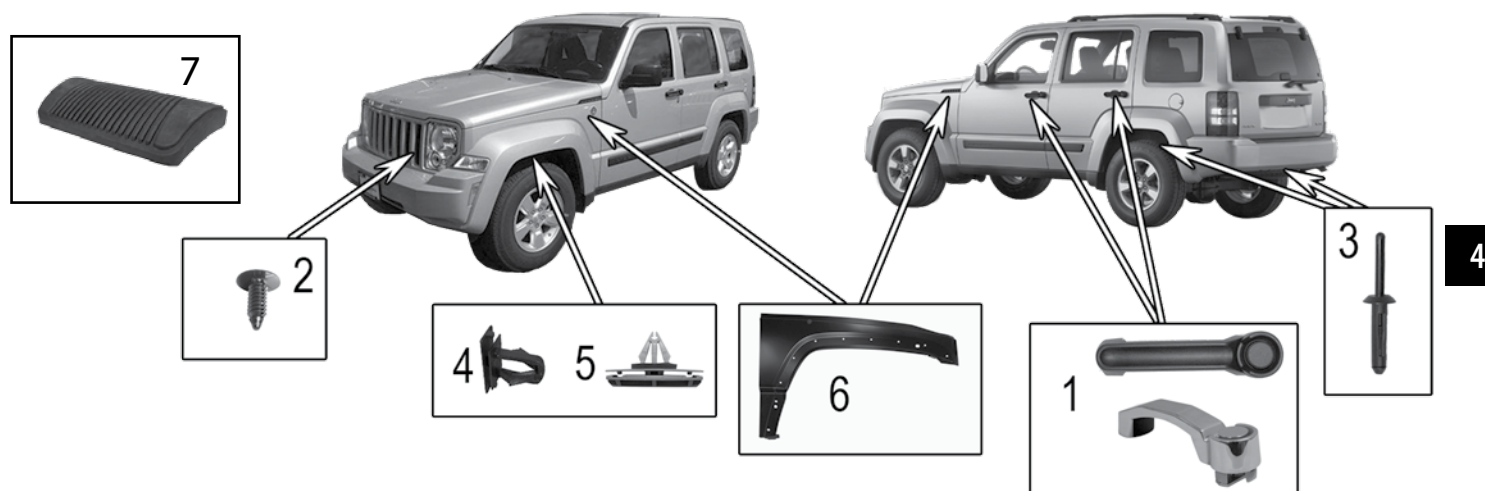

KK - 2008 / 2011

EXTERIOR

ITEM #	DESCRIPTION	YEARS	COMMENTS	REPLACES PART #
1	Handle, Door, Exterior, Black	08/09	Front or Back, Left or Right, Full or Half Doors	4589164AF
<i>Rt</i>	Handle, Door, Exterior, Stainless	08/09	Front or Back, Left or Right, Full or Half Doors	87500
<i>Rt</i>	Door Handle Set, Stainless	08/09	Contains 4 Handles	87500K4
2	Pin, Push	2008	Front Fascia	6036155AA
3	Rivet	08/10	Rear Fascia and Fender Wheel Applique	6506007AA
4	Retainer	2008	Attaches Fender Wheel Applique	55156429AA
5	Clip	2008	Attaches Fender Flares	55157055AA
6	Fender	08/11	Right , USA Only	55399010AB
		08/11	Left, USA Only	55399011AB

INTERIOR

ITEM #	DESCRIPTION	YEARS	COMMENTS	REPLACES PART #
7	Pad, Pedal, Brake	08/11	w/ Automatic Transmission	68031956AA