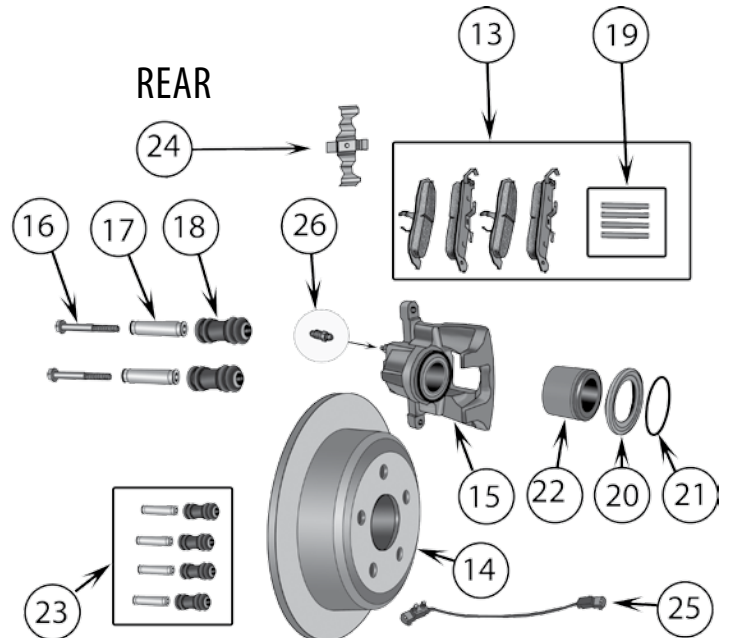

Brake

WK 2005 - 2010

XK 2006 - 2010

FRONT

REAR

ITEM# DESCRIPTION

YEARS/MODELS COMMENTS

REPLACES
PART #

FRONT DISC BRAKES

ITEM#	DESCRIPTION	YEARS/MODELS	COMMENTS	REPLACES PART #
1	Pad Kit	05/10 WK, XK	w/o SRT 8 Package	5080868AA
		06/10 WK	w/ SRT 8 Package (Slippers NOT Incl.)	5174311AB
2	Rotor, Brake	05/10 WK, XK	w/o SRT 8 Package	52089269AB
		06/10 WK	w/ SRT 8 Package	5290733AB
3	Caliper Assembly, Front, Right	05/10 WK, XK	w/o SRT 8 Package, Less Pads	5143692AB
	Caliper Assembly, Front, Left	06/10 WK	w/ SRT 8 Package - Red, Less Pads	68002158AA *
4	Piston, Caliper	05/10 WK, XK	w/o SRT 8 Package, Less Pads	5143693AB
		06/10 WK	w/ SRT 8 Package - Red, Less Pads	68002159AA *

For Additional Brake Kits, See Chapter 20.

Copyright © 2012 Crown Automotive Sales Co., Inc. All rights reserved.