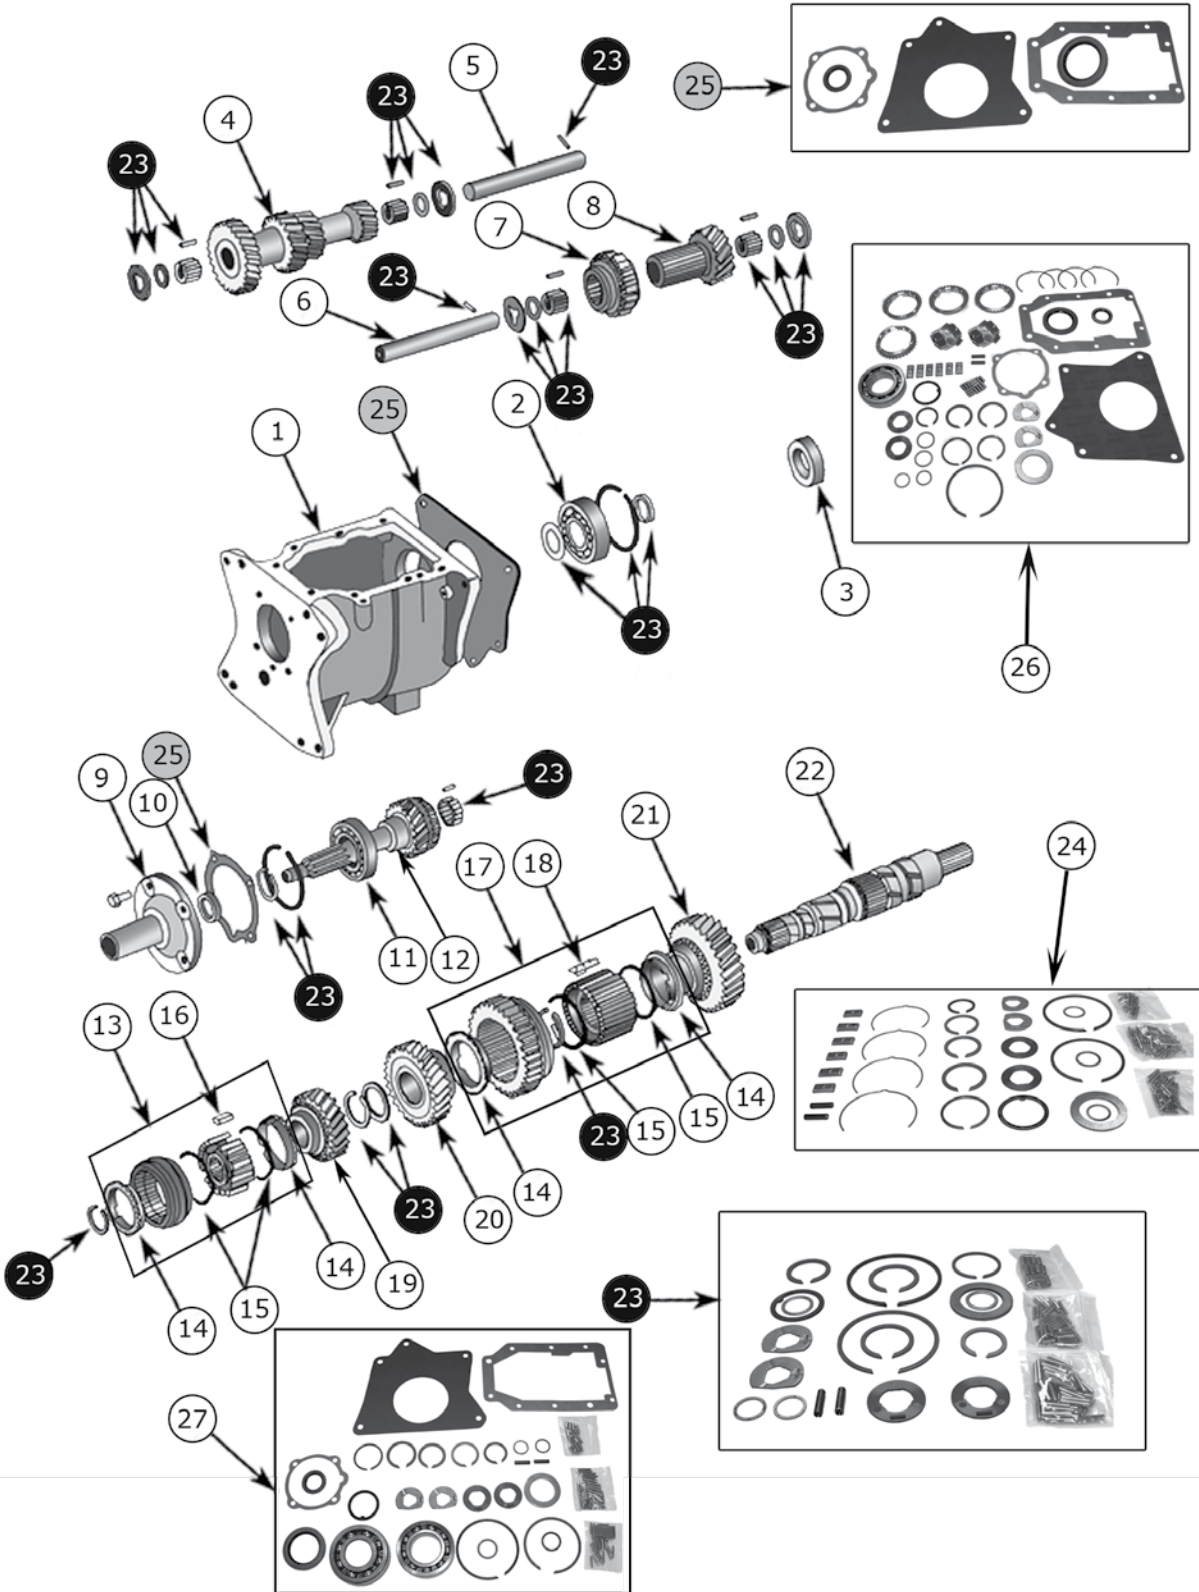

Manual Transmission

T176 & T177 TRANSMISSIONS

ITEM #	DESCRIPTION	MODEL	COMMENTS	REPLACES PART #
1	Case, Transmission	T176, T177		J8132375
2	Bearing, Main Shaft	T176, T177	Rear	J8136623
3	Seal, Output	T176, T177		J5359457
4	Cluster Gear	T176	33-26-24-15 Teeth	J8132391
		T177	34-27-25-15 Teeth	J8132393
5	Countershaft	T176, T177		J8132397
6	Shaft, Reverse Idler	T176, T177		J8132398
7	Gear, Reverse Sliding	T176, T177		J8132402
8	Gear, Reverse Idler	T176, T177		J8132399
9	Retainer, Front Bearing	T176, T177	w/ Trans. 5359389, 5359390, 3-3/4" O/A	J8132372
10	Seal, Input	T176, T177		83300041
11	Bearing, Input	T176, T177	Front	J8132426
12	Shaft, Input	T176	20 Teeth	J8132369
		T177	19 Teeth	J8132401
13	Synchronizer Assembly, 3rd & 4th Gear	T176, T177		J8132376
14	Synchronizer Repair Kit	T176, T177	Includes 4 Blocking Rings	J8132378
15	Spring, Synchronizer	T176, T177	2 Required Per Synchronizer	J8132377
16	Plate, Synchronizer, 3rd & 4th Gear	T176, T177	3 Required	J8124895
17	Synchronizer Assembly, 1st & 2nd Gear	T176, T177		83504096
18	Plate, Synchronizer, 1st & 2nd Gear	T176, T177	3 Required	J8132387
19	Gear, 3rd	T176	23 Teeth	J8132379
		T177	22 Teeth	J8132429
		T176, T177	25 Teeth	J8132380
20	Gear, 2nd	T176	33 Teeth	J8132382
		T177	32 Teeth	J8132384
		T176, T177	34 Teeth	J8132383
21	Gear, 1st	T176, T177		J8132389
22	Main Shaft	T176, T177		J8132374

CROWN KITS

23	Small Parts Kit	Includes #s 15, 16, 18 & 23	T170-50
24	Small Parts Master Kit	T176, T177	T170-50-MK
25	Gasket & Seal Kit	T176, T177	T170-GS
26	Master Overhaul Kit	Includes #s 3, 11, 14, 15, 16, 18, 23 & 25	BK-T170
27	Installation Kit	Includes #s 2, 11, 23 & 25	T170-BSG