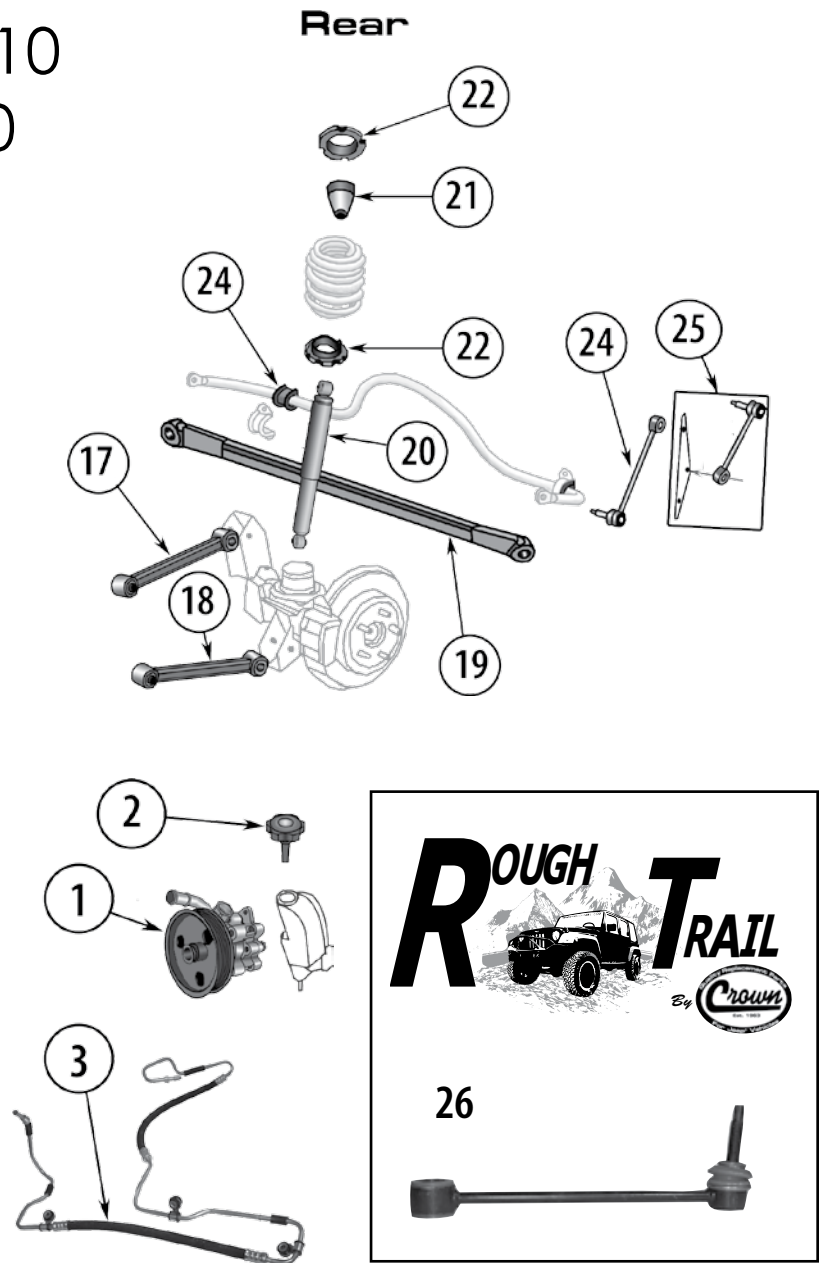

Steering & Suspension

WK, WH - 2005 / 2010
XK, XH - 2006 / 2010

ITEM #	DESCRIPTION	POSITION	YEARS	MODEL(S)	COMMENTS	REPLACES PART #
1	Pump, Power Steering		05/10	All	5.7L Engine	52089883AD
2	Cap, Steering Reservoir		05/10	All	3.0TD, 3.7, 4.7, 5.7	5143614AA
3	Hose, Pressure		05/10	All	3.7, 4.7	52089325AD
4	Tie Rod End	Left	05/10	All		5143555AA
		Right	05/10	All		5143556AA