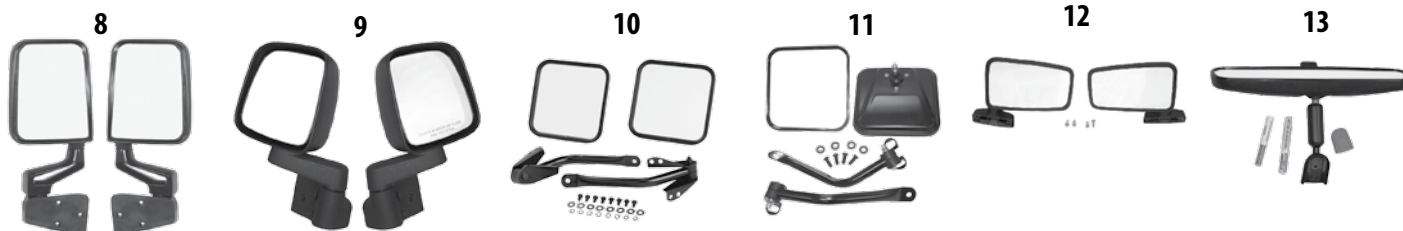

CROWN KITS

8	Side Mirror Kit	87/95	Pair	Black	82200834K
		87/95	Pair	Chrome	82200834CK
9	Side Mirror Kit, 03/06 TJ Style	87/95	Pair	Black	55395060K
10	Mirror Kit, Front Windshield Mount	87/95	Pair	Black	5462736K
		87/95	Pair	Stainless	5751193STK
11	Mirror Kit, Side Windshield Mount	87/95	Pair	Black	488618
		87/95	Pair	Stainless	488418
12	Mirror Kit, Door	87/93	Pair	Small w/ Full Hard Doors	55027207K
13	Rear View Mirror & Mount Kit	87/95	Incl. Mirror, Mount & Adhesive, 9.75" Mirror		8993023K
		87/95	Incl. Mirror, Mount & Adhesive, 8.5" Mirror		5965338K