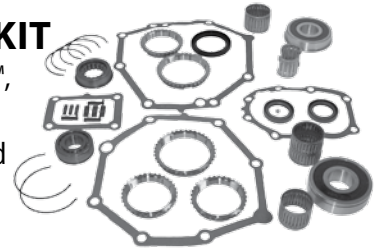

AX4E-AX5E-MASKIT

For 84/11-5-88 CJ, YJ Wrangler™,
XJ Cherokee™, MJ Comanche™
w/ AX4 4-Speed or AX5 5-Speed
Transmission