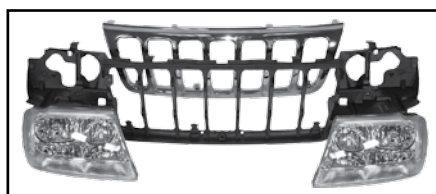

CROWN KITS

8 Header Panel Kit

99/03

55155498K