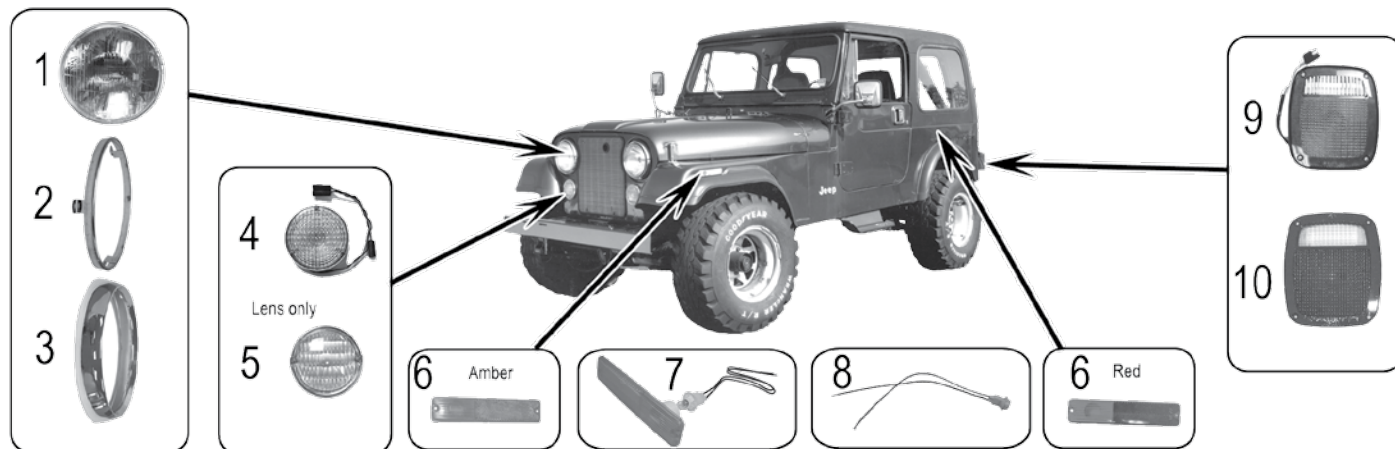

Lamps and Mirrors

CJ - 1972 - 1986

LAMPS

ITEM #	DESCRIPTION / POSITION	YEARS	SIDE	COLOR / COMMENTS	REPLACES PART #
1	Sealed Beam, Headlight	69/86	L or R	6014	J8124687
2	Retaining Ring, Sealed Beam	69/86	L or R		J8128749
3	Bezel, Headlamp	72/86	L or R	Chrome	J5460087
4	Parking Lamp	69/75	L or R	Includes Bulb & Harness	J0989852
		76/86	L or R	Includes Bulb & Harness	J5752771
5	Lens, Parking Lamp	69/75	L or R	Clear	J0991402
		76/86	L or R	Clear	J8127449
6	Lens, Sidemarker	72/86	Front	Amber	J0994020
		72/80	Rear	Red	J0994021
7	Sidemarker Kit	72/86	Front	Amber, Incl. Socket & Bulb	994020K
		72/80	Rear	Red, Incl. Socket & Bulb	994021K
8	Socket & Wiring, Sidemarker	72/86	All		J5455853
9	Tail Lamp	76/80	Left	Black Body	J5457197
		76/80	Right	Black Body	J5457198
		76/80	Left	Chrome Body	5457197C
		76/80	Right	Chrome Body	5457198C
		81/86	Right	Black Body w/ Sidemarker	J5758254
		81/86	Left	Black Body w/ Sidemarker	J5758255
		81/86	Right	Chrome Body w/ Sidemarker	5758254C
		81/86	Left	Chrome Body w/ Sidemarker	5758255C
10	Lens, Tail Lamp	76/86	L or R		J8129642

Halogen Lamp Conversion Kit

69/86

Converts sealed beam lamps to halogen lamps

HC1000