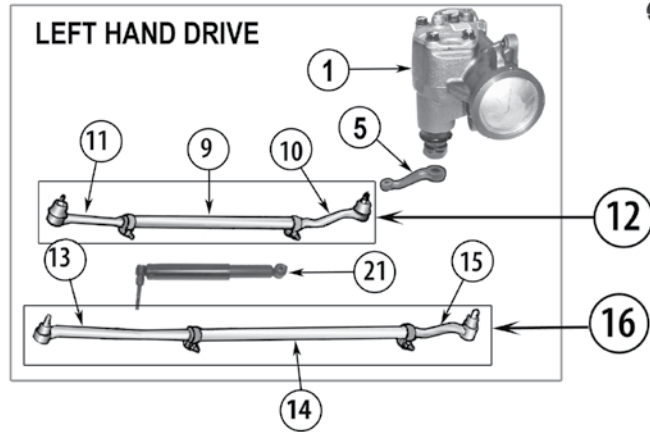

Steering & Suspension

WJ, WG - 1999/2004
(CONTINUED)

ITEM #	DESCRIPTION	POSITION	YEARS	MODEL(S)	COMMENTS	REPLACES PART #
21	Damper, Steering		99/04	All		52088251AB
22	Track Bar	Front	99/04	All	w/ LHD, w/ 4.0, 4.7	52088305AB
23	Control Arm	Front, Upper	99/04	All	Includes Bushing	52088208AB
24	Bushing, Control Arm	Front, Upper	99/04	All	Body or Axle End	52088214
25	Control Arm	Front, Lower	99/04	WJ	Includes Bushings	52088217AB
			99/02	WG	Includes Bushings	52088217AB
			03/04	WG		52080306AB *
26	Bushing, Control Arm	Front, Lower	99/04	All	Body Side	52037830
27	Shock Absorber	Front	99/04	WJ	Standard Duty	5014730AF
			99/04	WJ	Heavy Duty	5014732AC
28	Grommet, Shock Absorber	Front, Upper	99/04	All		52088289
29	Bumper, Jounce	Front	99/04	All		52088256
30	Isolator, Coil Spring	Front, Upper	99/04	All		52088257
31	Isolator, Coil Spring	Front, Lower	99/04	All		52088401
32	Control Arm	Rear, Upper	99/04	All	Includes Bushings	52088422AB
33	Control Arm	Rear, Lower	99/04	All	Includes Bushings	52088355AB
34	Bushing, Control Arm	Rear, Upper	99/04	All		52088425
35	Bushing, Control Arm	Rear, Lower	99/04	All	Frame Side	52037830
36	Shock Absorber	Rear	99/04	WJ		52088221AF
37	Link, Stabilizer Bar	Rear	99/04	All		52088319AB
38	Bushing, Stabilizer Bar	Rear	99/04	All		52088738AC
39	Stabilizer Bar	Rear	99/04	All		52088739AD
40	Ball Joint Assembly	Rear, Upper Arm	99/04	All		52088808AB
41	Bumper, Jounce	Rear	99/04	All		52088352
42	Isolator, Coil Spring	Rear, Lower	99/04	All		52088402AB
43	Isolator, Coil Spring	Rear, Upper	99/04	All		52088346AB

CROWN KITS AND *ROUGH TRAIL BY CROWN* UPGRADES

12	Drag Link Assembly	Pitman to Knuckle	99/04	All	LHD	52088463K
16	Tie Rod Assembly	Knuckle to Knuckle	99/04	All		52088870K
44	Performance Sway Bar Link		99/04	Rear, w/ Polyurethane Bushings		52088319AB-P
			99/04	Front, w/ Polyurethane Bushings		52088283P
45	2" Spacer Lift Kit		99/04			WJ2SP

* This Part # not yet carried by Crown Automotive