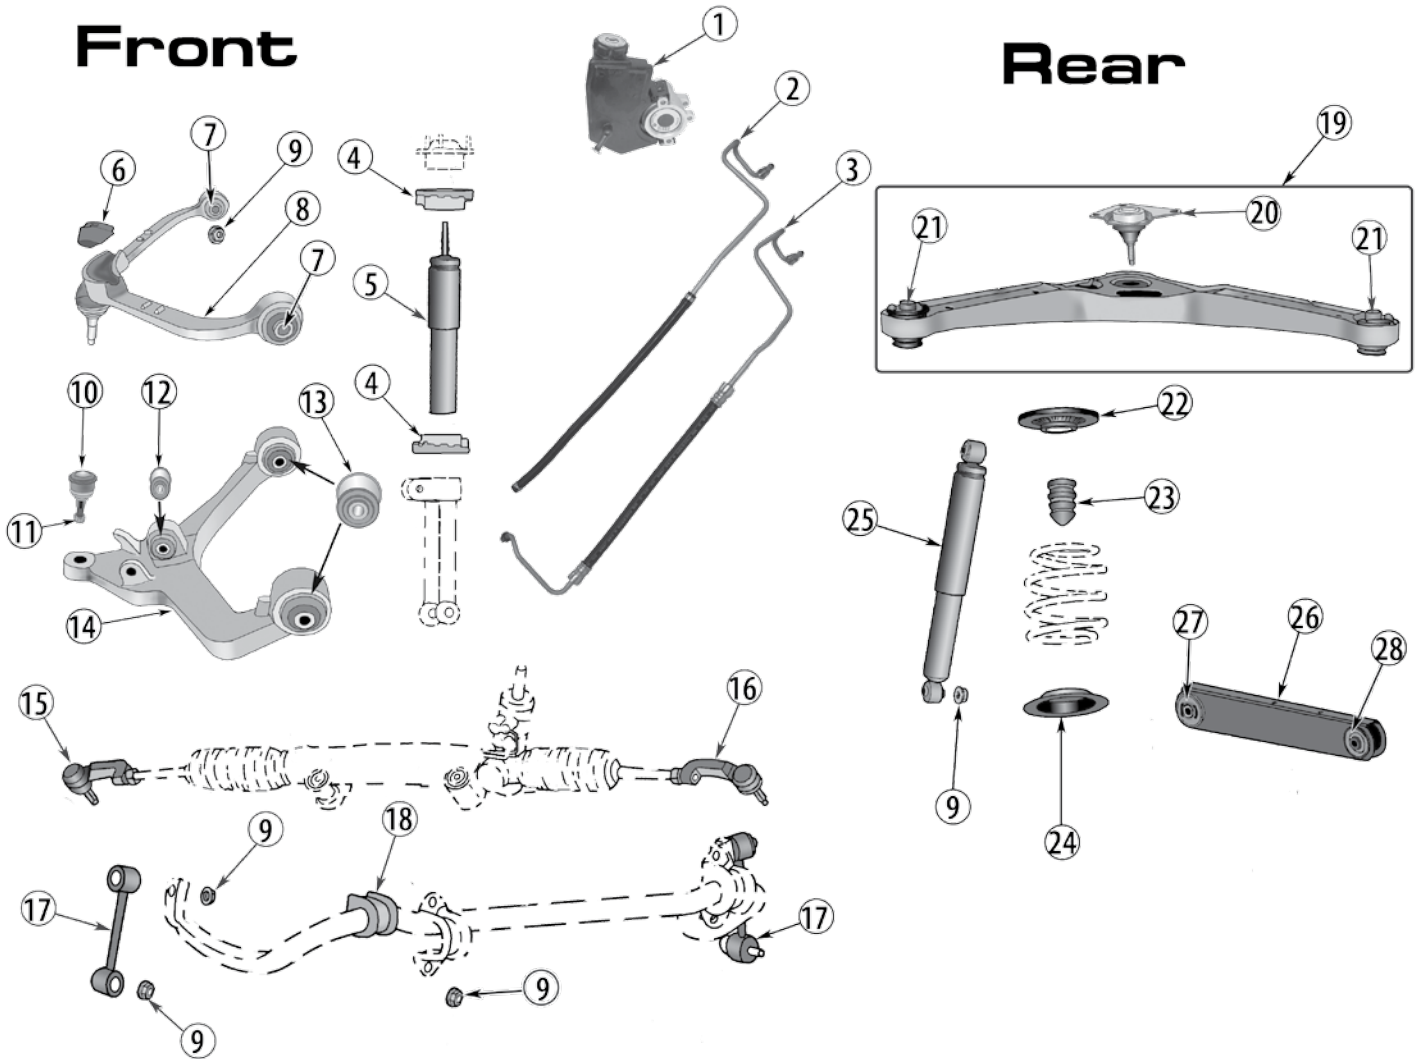

Steering & Suspension

KJ - 2002/2007

ITEM#	DESCRIPTION	POSITION	YEARS	COMMENTS	REPLACES PART #
1	Pump, Power Steering		02/05 02/06	w/ 2.4 Engine w/ 3.7 Engine	52088711AE * 52088710AE
2	Hose, Power Steering, Return	Reservoir to Pump	02/06	w/ 2.4 Engine	52088718AC *
3	Hose, Power Steering, Pressure		02/03 04/05 03/05 02/03 04/07	w/ 2.4 Engine w/ 2.4 Engine w/ 2.8 Engine w/ 3.7 Engine w/ 3.7 Engine	52088722AF * 52128786AA * 52088726AE * 52088714AH 52128940AF
4	Isolator, Coil Spring	Front, Upper or Lower	02/07		52088686AA
5	Shock Absorber	Front	02/07		52088650AF
6	Bumper, Jounce	Front	02/07		52088684AB
7	Bushing, Control Arm	Front, Upper	02/07		52088634AB
8	Control Arm	Front, Upper	02/07	Includes Bushings & Ball Joint	52088632AB
9	Nut, Mounting		02/07		6502697
10	Ball Joint	Front, Lower	02/07		5114037AC
11	Nut, Ball Joint	Front, Lower	02/07	Nylon Locking	6505623AA
12	Bushing, Control Arm	Front, Lower	02/07	To Clevis	52088746AA
13	Bushing, Control Arm	Front, Lower	02/07	To Body	52088649AC
14	Control Arm	Front, Lower, Right Front, Lower, Left	02/07 02/07	Includes Bushings Includes Bushings	52088636AF 52088637AF
15	Tie Rod End	Right, Outer	02/05 06/07		5072444AA 52125483AA
16	Tie Rod End	Left, Outer	02/05 06/07		5072445AA 52125484AA
17	Link, Stabilizer Bar	Front	02/07		52088662AB
18	Bushing, Stabilizer Bar	Front	02/07		52088778AA
19	Control Arm	Rear, Upper	02/07	Includes Ball Joint & Bushings	52088901AD
20	Ball Joint, Control Arm	Rear, Upper	02/07		52088647AB
21	Bushing, Control Arm	Rear, Upper	02/07		52088425
22	Isolator, Coil Spring	Rear, Upper	02/07		52088707AA
23	Bumper, Jounce	Rear	02/07		52088705AB
24	Isolator, Coil Spring	Rear, Lower	02/07		52128524AA
25	Shock Absorber	Rear	02/07		52088673AC
26	Control Arm	Rear, Lower	02/03 04/07	Includes Bushings Includes Bushings	52088682AB 52128866AA
27	Bushing, Control Arm	Rear, Lower	02/03 04/07	To Axle To Axle	52089065AA 52129094AA
28	Bushing, Control Arm	Rear, Lower	02/03 04/07	To Body To Body	52088648AA 52128864AA

* This Part # not yet carried by Crown Automotive