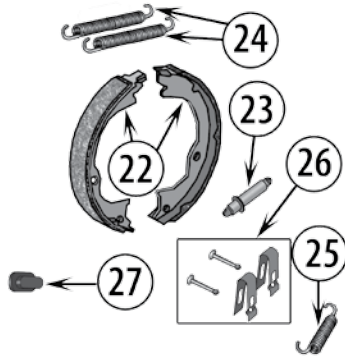

Brake

KK 2008 - 2011

FRONT

PARKING

HYDRAULICS

REAR

ITEM	DESCRIPTION	YEAR	POSITION	COMMENTS	REPLACES PART #

FRONT DISC BRAKES

1	Pad Set	08/11			68003701AA
2	Rotor, Brake	08/11		w/ 11.89" Rotor	52109938AB
		08/11		w/ 13.09" Rotor	4779599AA
3	Caliper Assembly	08/11	Left	w/ 11.89" Rotor, Less Pads	68003707AA
		08/11	Right	w/ 11.89" Rotor, Less Pads	68003697AA
		08/11	Left	w/ 13.09" Rotor, Less Pads	68044862AA *
		08/11	Right	w/ 13.09" Rotor, Less Pads	68044863AA *
4	Piston & Seal Kit	08/11		Includes 1 Piston, 1 Seal and 1 Boot	68003698AA
5	Pin Kit, Caliper	08/11		w/ 11.89" Rotor, Incl. 2 Pins and 2 Boots	68003706AA
		08/11		w/ 13.09" Rotor, Incl. 2 Pins, 2 Bolts and 2 Boots	68049018AA
6	Spring Kit, Brake Pad	08/11		Includes (8) Springs	68003705AA
7	Screw, Bleeder	08/11			5093343AA