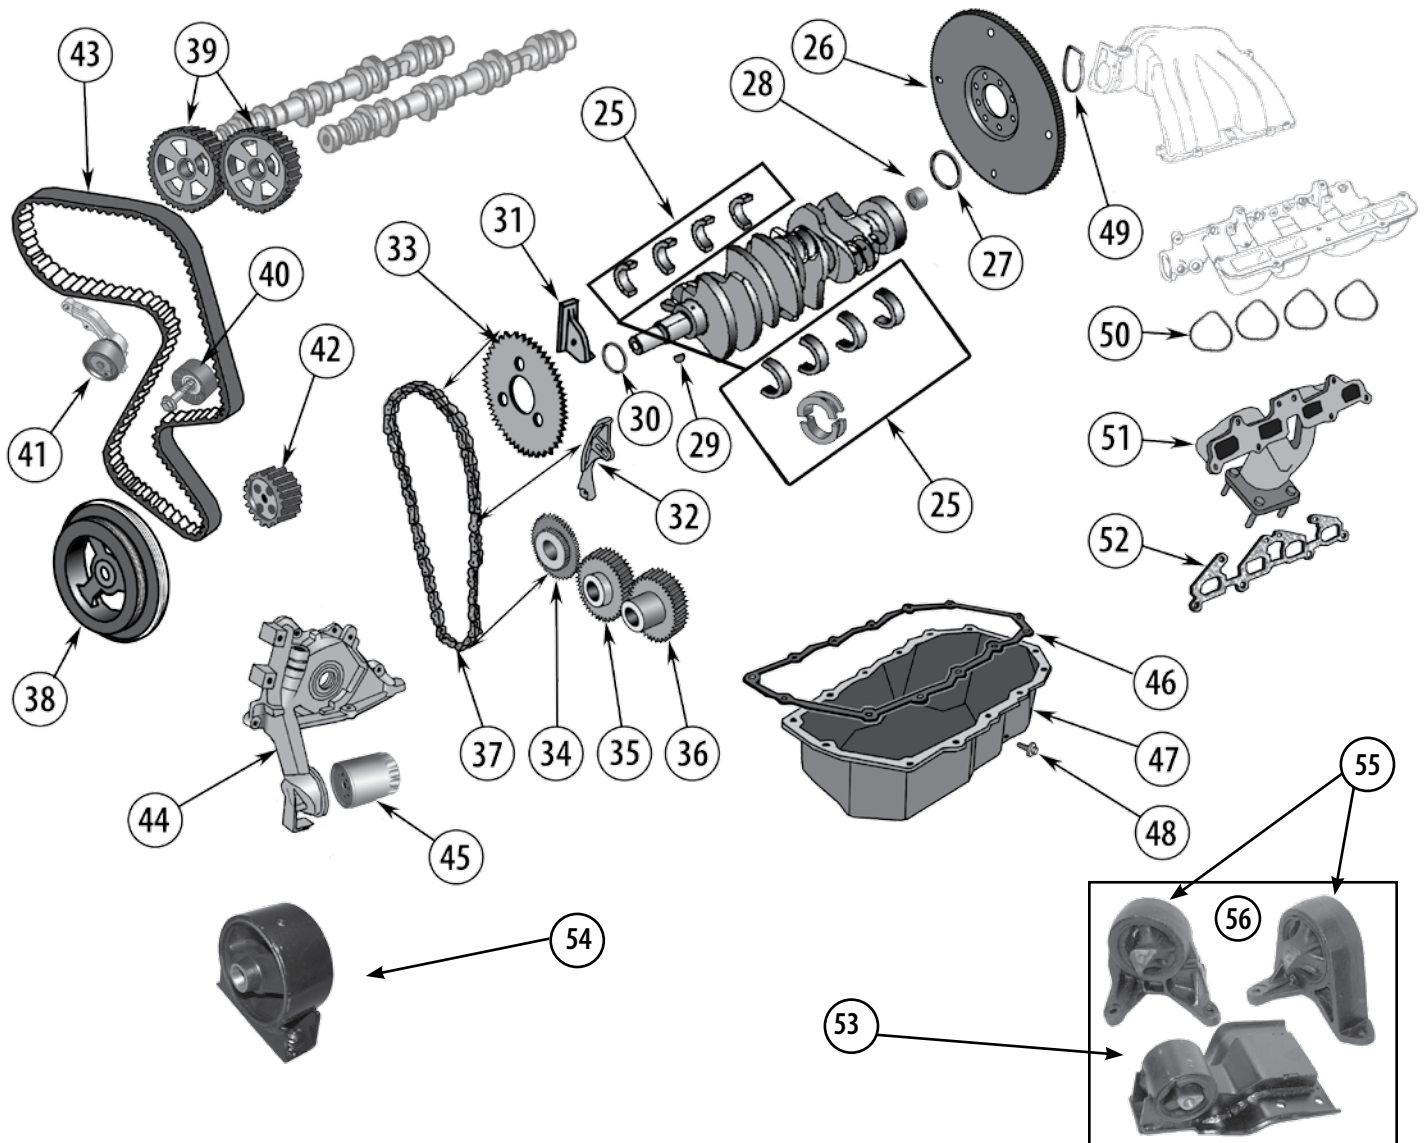

Engine

2.4 LITER DOHC ENGINE (CONTINUED)

ITEM #	DESCRIPTION	YEAR	COMMENT	REPLACES PART #
25	Bearing Set, Crankshaft Main	02/06	Standard (4 + 1 Thrust)	5012582K
		02/06	.25mm Undersize (4 + 1)	5012584K
26	Flywheel	2002, KJ		53010481AB *
		03/06		52104578AD *
27	Seal, Rear Main Crankshaft	02/06		4621939AB
28	Bearing, Pilot	02/04		52104337AA
		05/06		53009181
29	Key, Crankshaft Sprocket	02/06		6035473 *
30	Seal, Front Main Crankshaft	02/06		4667198
		07/10		2142125000