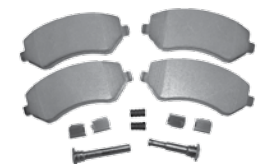

Replaces Part #
5066427MK

Front
02/07 KJ Liberty™
Includes: Brake Pads, Springs and Caliper Pin Kit