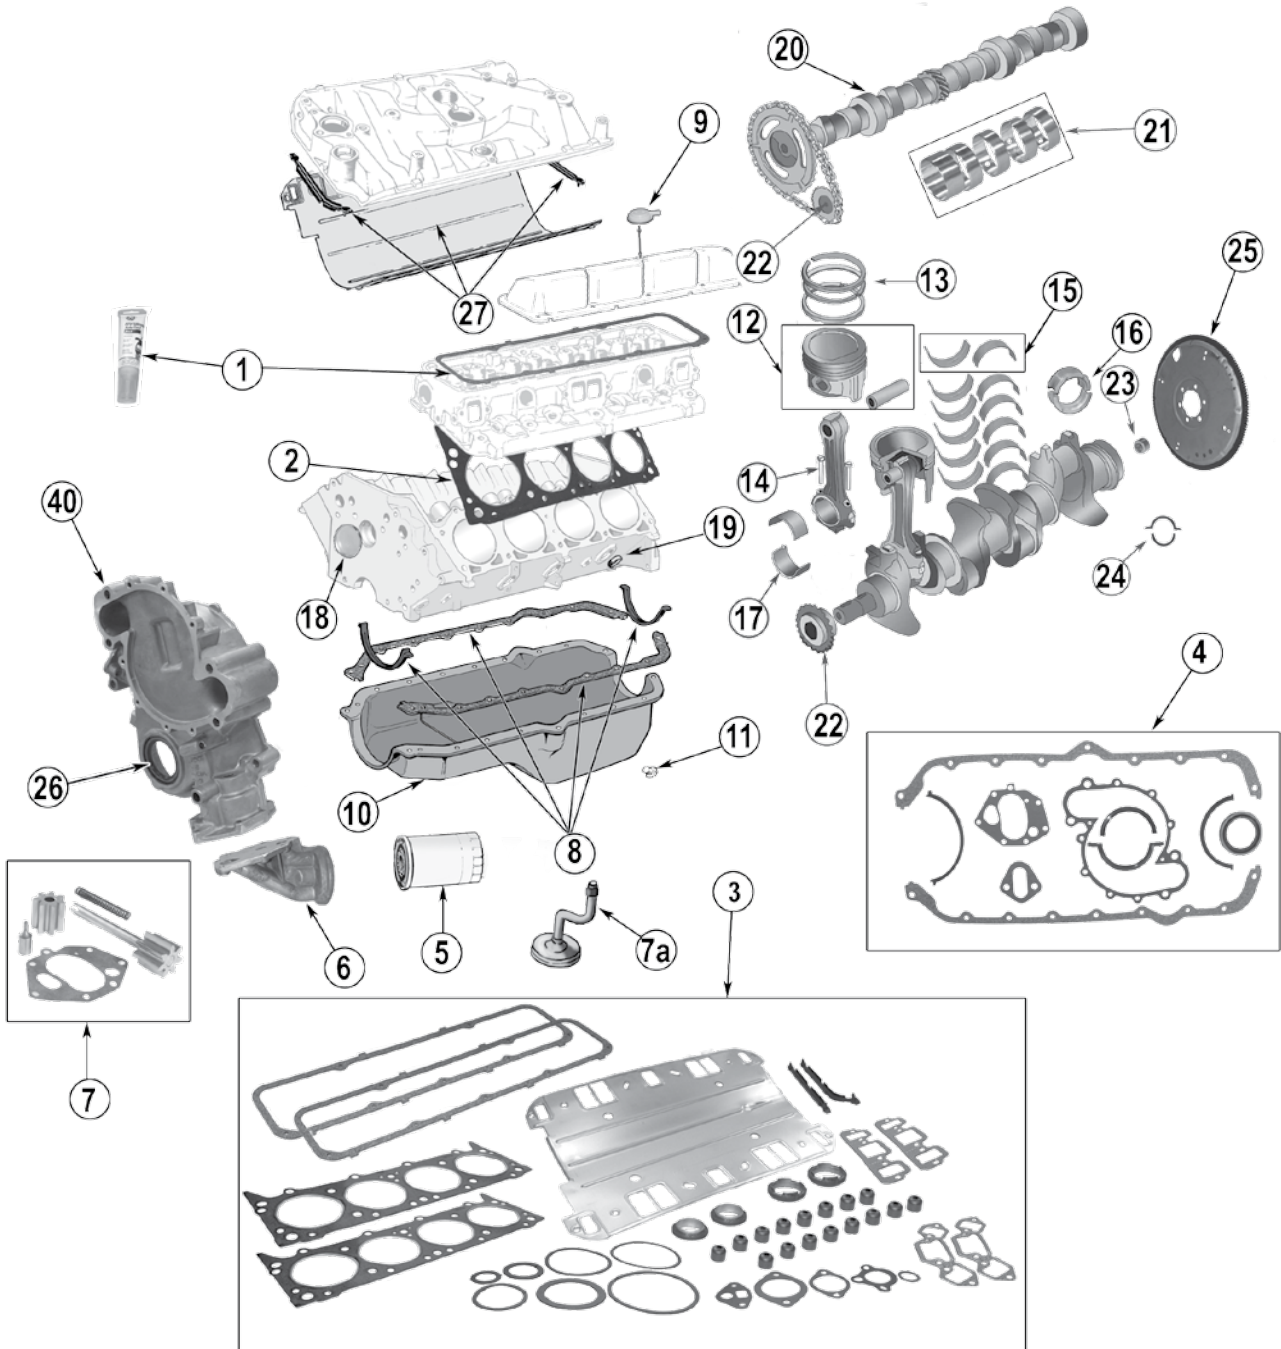

* This Part # not yet carried by Crown Automotive

Engine

AMC V-8 ENGINES

71/81 5.0 (AMC 304)

71/91 5.9 (AMC 360)

ITEM #	YEARS	ENGINE	DESCRIPTION	COMMENTS	REPLACES PART #
1	72/80	5.0, 5.9	Gasket, Valve Cover	Cork	J3181291
	81/91	5.0, 5.9		Use RTV Silicone	J8993317
2	72/81	5.0	Gasket, Cylinder Head		J3197636
	72/91	5.9			J3227352