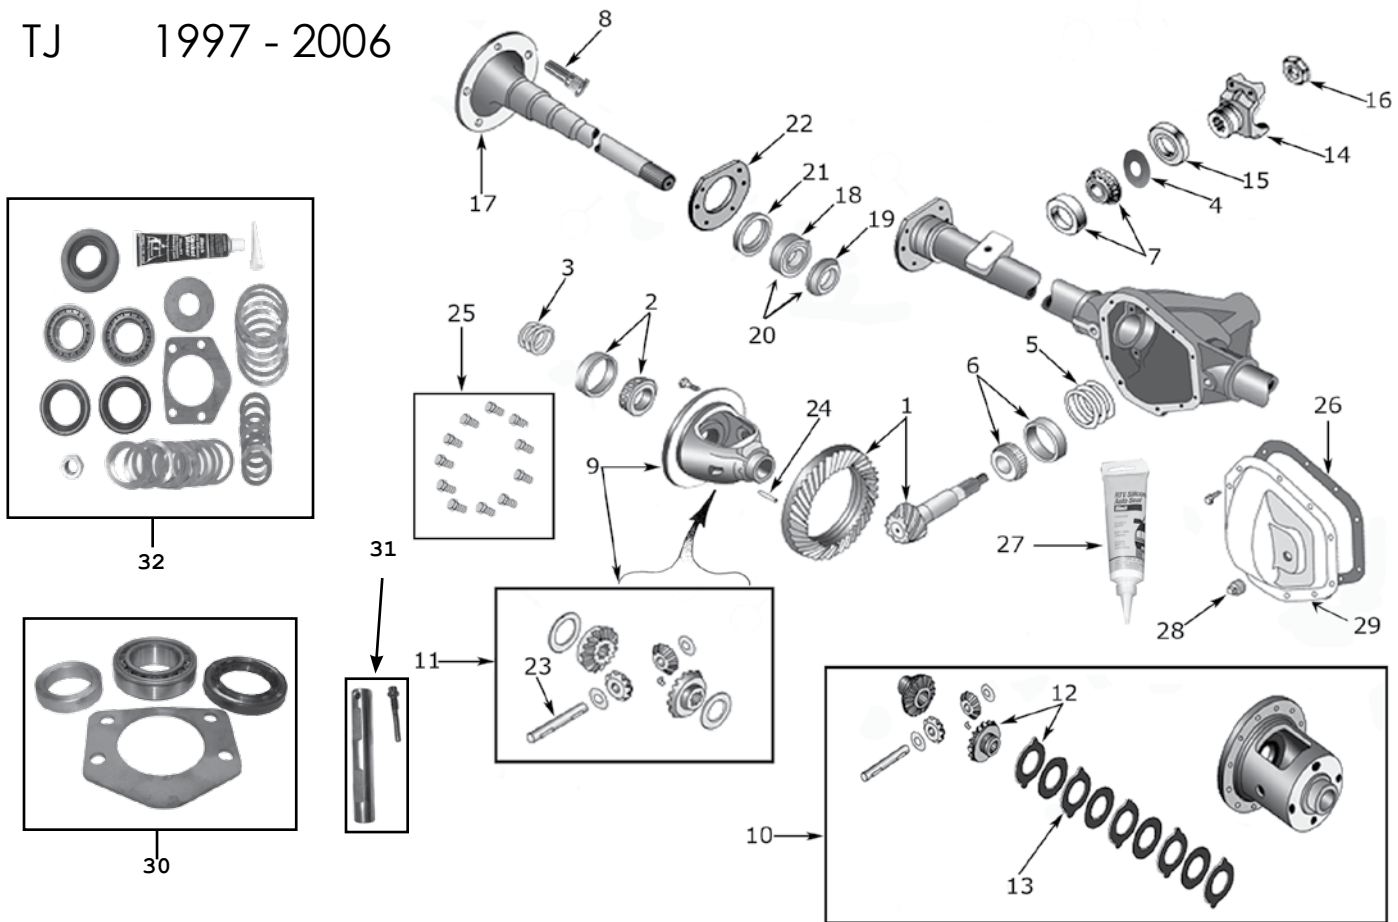

Axle / Differential

MODEL 44 REAR AXLE

TJ 1997 - 2006

ITEM #	DESCRIPTION	COMMENTS	YEARS	RATIO	REPLACES PART #
1	Ring & Pinion Set	w/ 3/8" Ring Gear Bolts (31492/30060)	97/03	3.07 (43/14)	83504197
		w/ 7/16" Ring Gear Bolts	03/06	3.07 (43/14)	5103018AB *
		w/ 3/8" Ring Gear Bolts (46638/47238)	97/03	3.55 (39/11)	4882841
		w/ 3/8" Ring Gear Bolts (32072/18515)	97/03	3.73 (41/11)	J8124777
		w/ 7/16" Ring Gear Bolts	03/06	3.73 (41/11)	5103016AB *
		w/ 7/16" Ring Gear Bolts (45564/45565)	97/03	4.10 (41/10)	4882844
			03/06	4.11 (41/10)	5127180AA
2	Bearing Set, Differential	2 Bearings & 2 Cups	97/06	All	J8124071
3	Shim Set, Carrier	w/ or w/o Tru-Lok	97/02	All	J8129222
		w/ or w/o Tru-Lok	03/06	All	5093047AA
4	Slinger, Pinion	w/ or w/o Tru-Lok	97/06	All	J0636566
5	Shim Set, Pinion	w/o Trac-Lok	97/06	All	J8129221
6	Bearing Kit, Pinion	Inner (Cup & Cone)	97/06	All	J8124051
7	Bearing Kit, Pinion	Outer (Cup & Cone)	97/06	All	J8124052
8	Stud, Wheel		97/02	All	83503053
			03/06	All	53007463
9	Case Assembly, Standard	(Less Gear Set) (3/8" Bolts)	00/03	All	J8130017
		(Includes Gear Set) (7/16" Bolts)	03/06	All	5103031AA *

* This Part # not yet carried by Crown Automotive