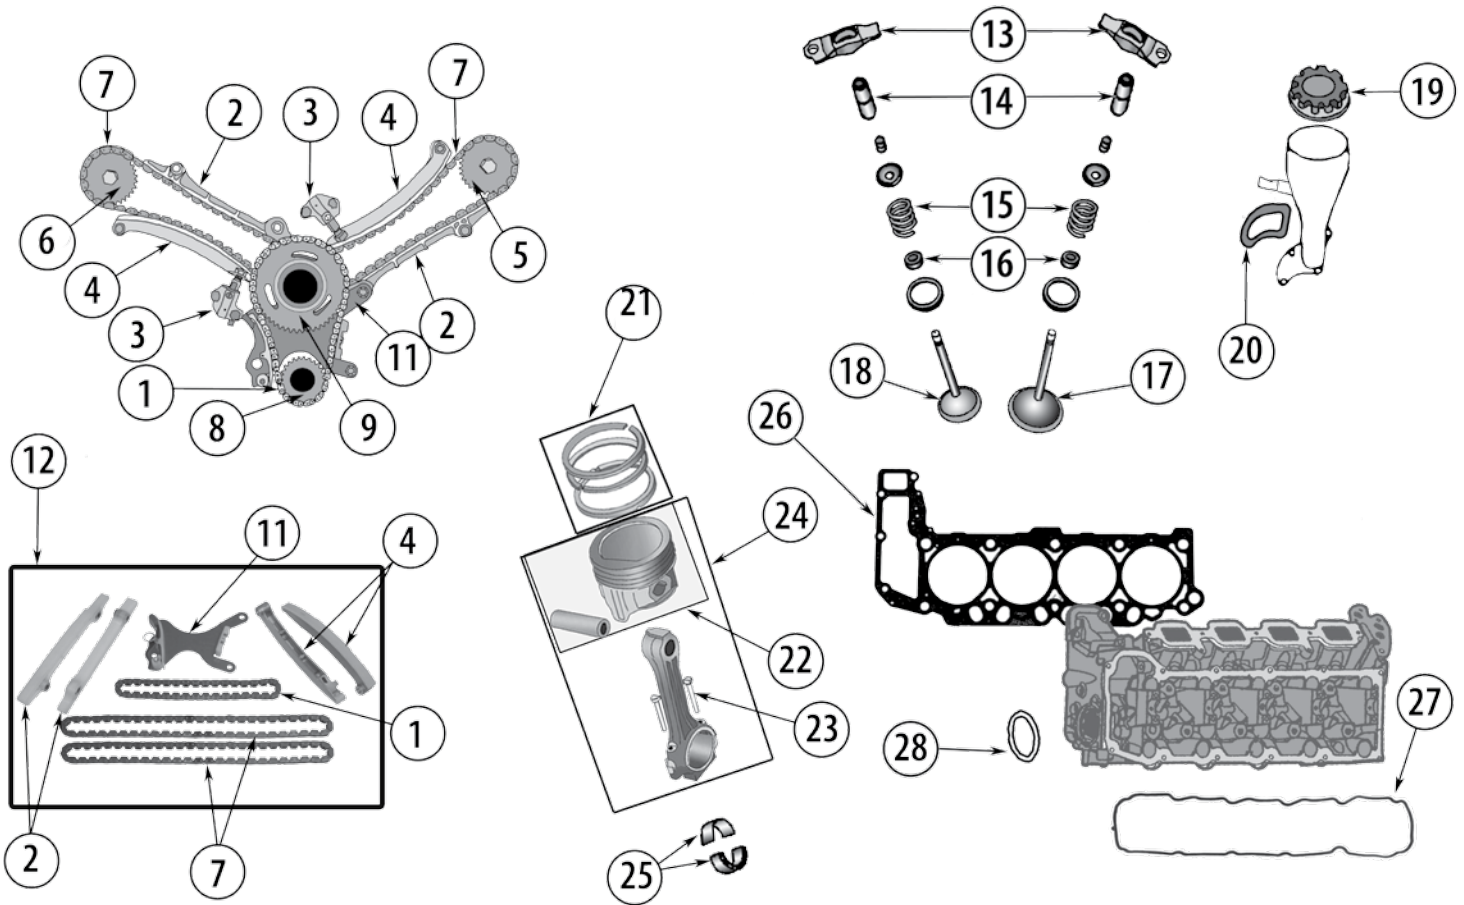

Engine

4.7 LITER DAIMLER CHRYSLER ENGINE

ITEM #	DESCRIPTION	YEARS	COMMENTS	REPLACES PART #
1	Chain, Timing	99/06	Primary	53020680
2	Guide, Timing Chain	99/09	Secondary, Left or Right	53021796AA
3	Tensioner, Timing Chain	99/09	Secondary, Right	53020779
		99/09	Secondary, Left	53021168AA
4	Arm, Timing Chain	99/06	Secondary, Left or Right	53020910
5	Sprocket, Camshaft	99/06	Left	53020938
		07/09	Left	53021968AA *
6	Sprocket, Camshaft	99/04	Right	53021169AA
		05/06	Right	53021393AA
		07/09	Right	53021965AA *
7	Chain, Timing	99/06	Secondary, Left or Right	53020778
8	Sprocket, Crankshaft	99/09		53020679
9	Sprocket, Primary Idler	99/06		5013868AB *
		07/08		68003353AA *
		2009		53021170AA

* This Part # not yet carried by Crown Automotive