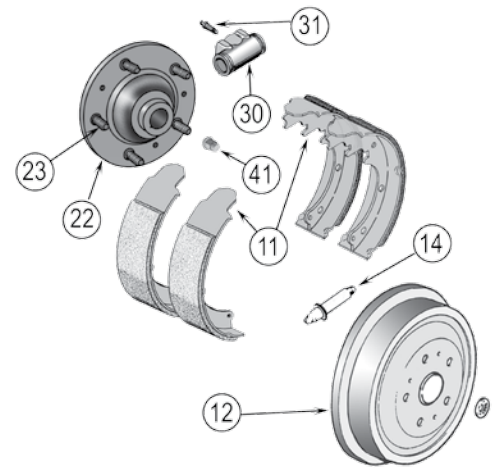

REAR

ITEM #	DESCRIPTION	YEARS	COMMENTS	REPLACES PART #
HOSES				
32	Hose, at Rear Axle	79/80	17¾" Long	J5359570
		81/86	18¾" Long	J5362842
33	Hose, Front (to Caliper)	78/81	Square End Hose	J5359037
		82/83	CJ-5 Only	J5363917
		82/86	Left, CJ-7, CJ-8	J5363908
		82/86	Right, CJ-7, CJ-8	J5363756
34	Bolt, Hose Inlet	82/86		6035911AA