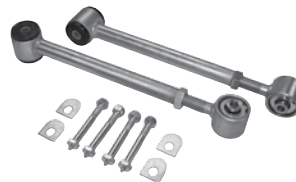

ADJUSTABLE CONTROL ARM KITS

Use these arms to beef up your stock suspension or build your own custom suspension kit.