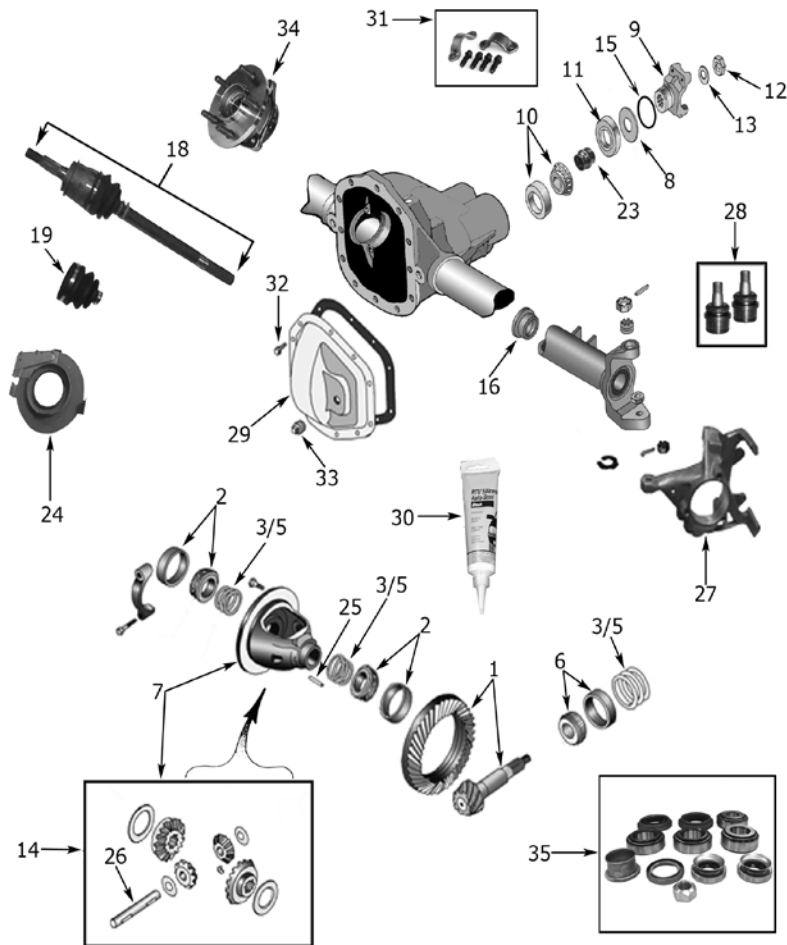

Axle / Differential

MODEL 30 FRONT AXLE

WJ 1999 - 2004

ITEM #	DESCRIPTION	COMMENTS	YEAR	RATIO	REPLACES PART #
1	Ring & Pinion Set		99/04	3.55	5012476AA
			99/04	3.73	5012447AB
			99/00	3.91	5014402AA
2	Side Bearing Set		9/04	All	J8126500
3, 5	Shim Set, Master	(Side & Pinion)	99/04	All	5017134AA *
6	Bearing Set, Pinion	Inner	99/04	All	J8126499
7	Case, Differential		99/04	3.55	5012477AA
		(w/o Vari-Lok Diff.)	99/04	3.73, 3.91	5252590
		(w/ Vari-Lok Diff.)	99/04	3.73, 3.91	5012519AB
8	Slinger, Pinion		99/04	All	J0636566

* This Part # not currently carried by Crown Automotive