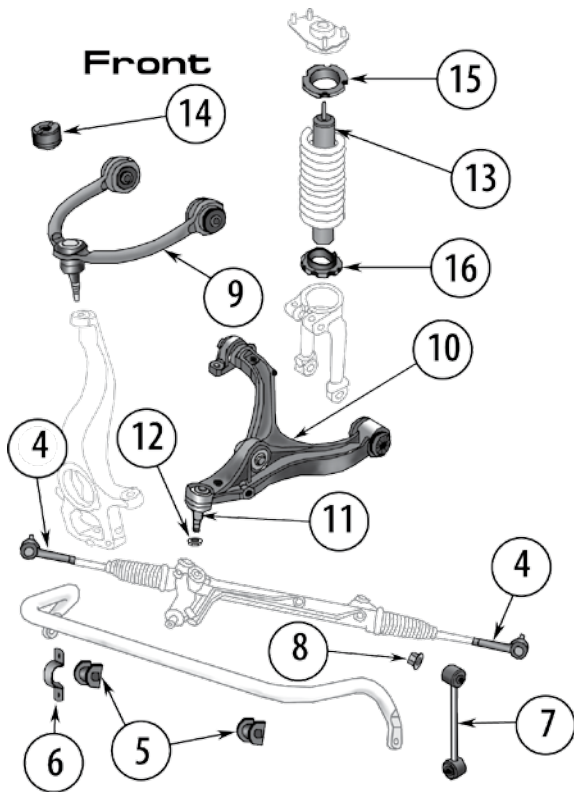

Steering & Suspension

WK, WH - 2005 / 2010
XK, XH - 2006 / 2010

ITEM #	DESCRIPTION	POSITION	YEARS	MODEL(S)	COMMENTS	REPLACES PART #
1	Pump, Power Steering		05/10	All	5.7L Engine	52089883AD
2	Cap, Steering Reservoir		05/10	All	3.0TD, 3.7, 4.7, 5.7	5143614AA
3	Hose, Pressure		05/10	All	3.7, 4.7	52089325AD
4	Tie Rod End	Left	05/10	All		5143555AA
		Right	05/10	All		5143556AA