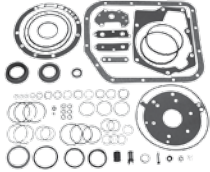

OVERHAUL KITS FOR AUTOMATIC TRANSMISSIONS

NEW!

REPLACES PART # **4863907-KT**

94/98 ZJ, ZG Grand Cherokee™ w/
42RE, 42RF, 44RE