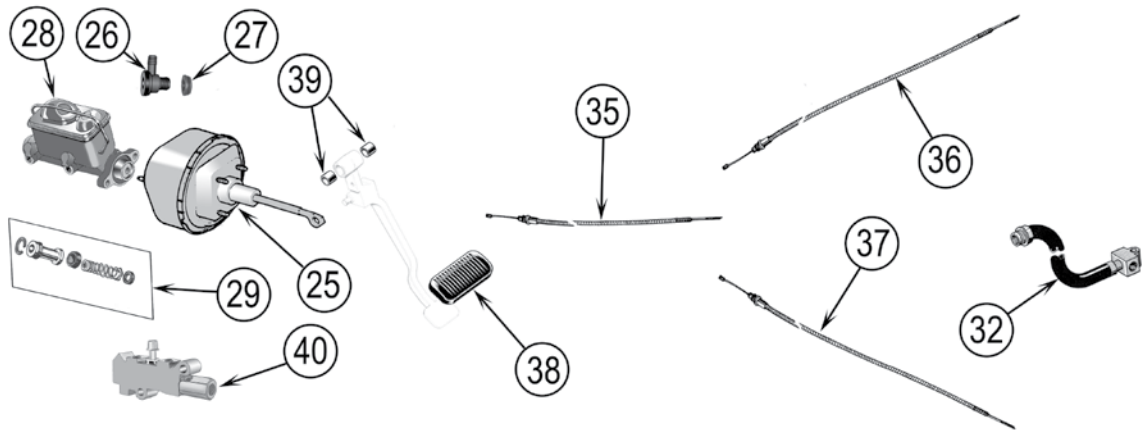

Brake

CJ 1976 - 1986 (CONTINUED)