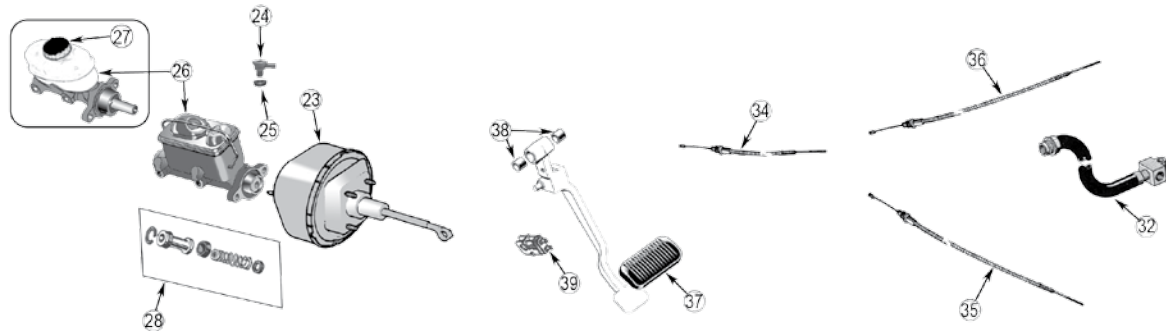

Brake

YJ 1987 - 1995

FRONT

REAR