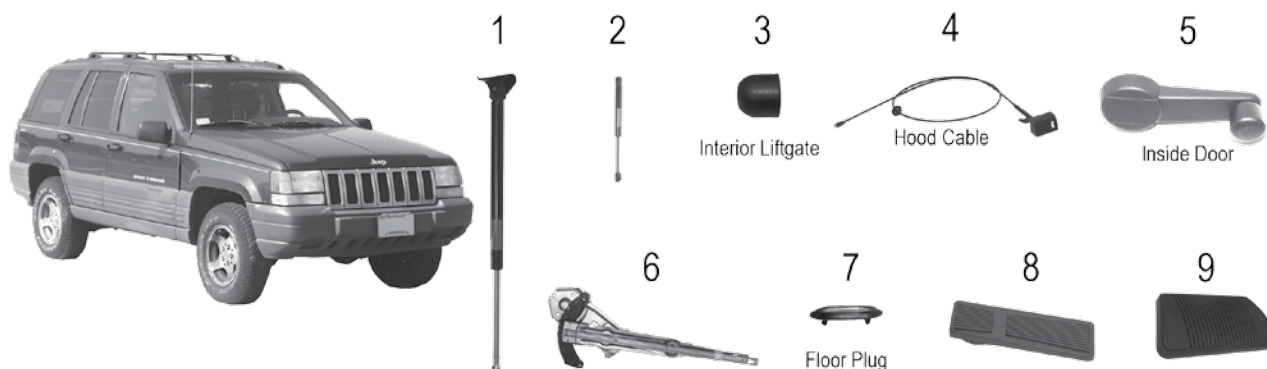

ZJ - INTERIOR 1993 - 1998