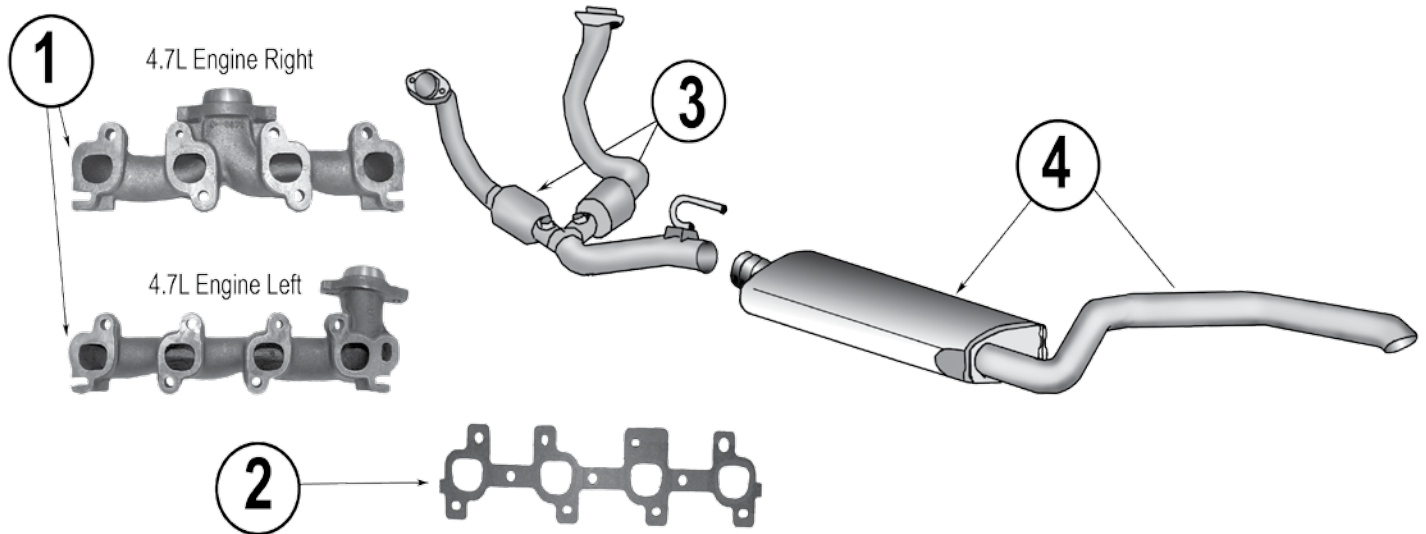

WJ - 1999-2004

ITEM #	DESCRIPTION	ENGINE	YEARS	COMMENTS	REPLACES PART #
1	Manifold, Exhaust	4.0	99/04	Front	53010196
		4.0	99/04	Rear	53010199
		4.7	99/04	Left	53030933
		4.7	99/04	Right	53030934
2	Gasket, Manifold	4.0	99/04		4854038
		4.7	99/04	Left	53030813
		4.7	99/04	Right	53030812
3	Catalytic Converter	4.7	99/00	w/ CA or European III Emissions	52101093AB
		4.7	2001		52101093AB
4	Muffler and Tailpipe	4.0	99/01		5096297AA
		4.7	99/01		5096298AA