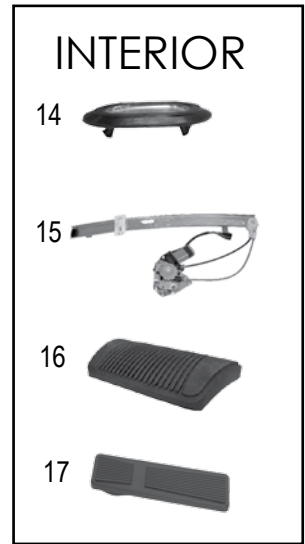

Body

KJ - 2002 / 2007

EXTERIOR

ITEM #	DESCRIPTION	POSITION	YEARS	COMMENTS	REPLACES PART #
1	Fender	Right Left	02/04 02/04		55177100AD 55177101AD
2	Hood		02/04 05/07	w/o Renegade Package	55177200AD 55177200AF
3	Support, Hood		02/07		55360411AB
4	Fascia, Front Bumper		02/04	Gray	5GJ63HS5AC
	Fascia, Front Bumper		02/04	Primed (Paintable)	5066606AB
5	Cover, Fog Lamp Opening	Right Left	02/04 02/04		55156018AB 55156019AA
6	Grille, Radiator		02/04		55156608AA
7	Reinforcement, Grille		02/04		55155800AC
8	Pin, Push		02/06	Attaches Fender Wheel Applique	6036155AA
9	Rivet		02/07	Attaches Fender Wheel Applique	6506007AA
10	Retainer		02/07	Attaches Fender Wheel Applique	55156429AA
11	Clip		05/07	Attaches Fender Flares	55157055AA
12	Handle, Exterior Door	Front, Right Front, Left Front, Right Rear, Right Rear, Left	02/07 02/07 03/07 02/07 02/07	w/ Key Hole, Black, Textured w/o Key Hole, Black, Textured w/o Key Hole, Black, Textured Black, Textured Black, Textured	55360332AF 55360333AF 55360614AB 55360334AF 55360335AF
13	Support, Glass (Liftgate)	L or R	02/07		55360171AC

INTERIOR

14	Plug, Floor		02/07	30 x 50 MM	55360966AA
15	Regulator, Window, Rear	Right Left	02/2-25-06 02/2-25-06		55360034AJ 55360035AJ
16	Pad, Pedal, Brake		02/07	w/ Automatic Transmission	68031956AA
17	Pad, Pedal, Accelerator		02/06		53003932AB

Check Out Chapter 19 for **ROUGH TRAIL BY CROWN** HD Upgrades and Other Aftermarket Products. For Additional Body Kits and Stainless Steel Accessories, See Chapter 20.

Copyright © 2012 Crown Automotive Sales Co., Inc. All rights reserved.