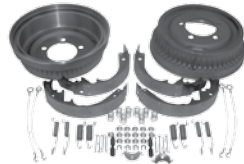

Replaces Part #
5352476K

Front or Rear
74/78 CJ-5 w/ 11" Drums
74/75 CJ-6 w/ 11" Drums
76/78 CJ-7 w/ 11" Drums