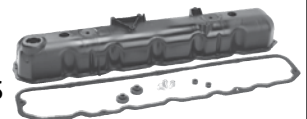

Replaces Part #
8983501398K
J3237851