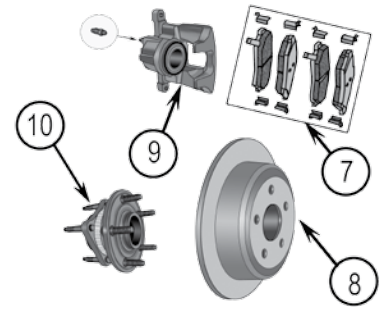

Brake

MK - 2007-2011

FRONT

REAR DISC

REAR DRUM

PARKING