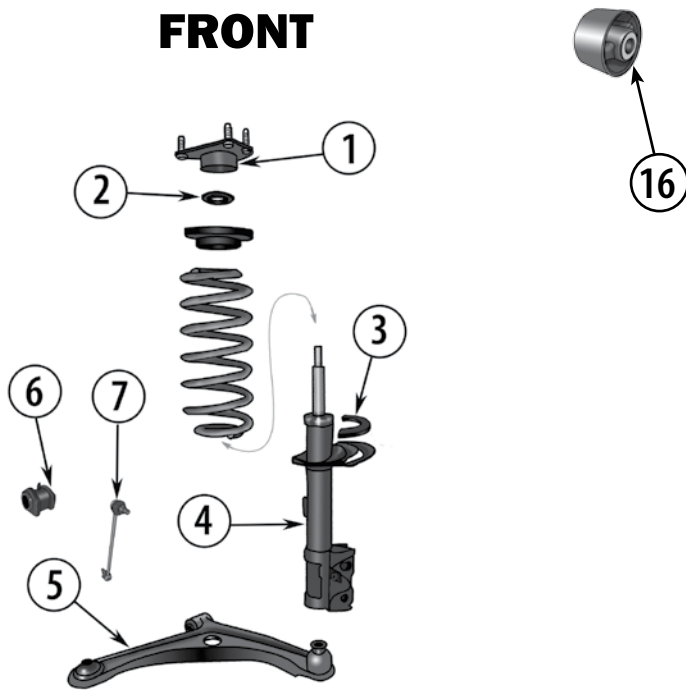

MK - 2007/2011

FRONT