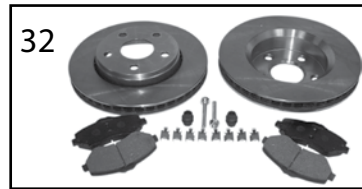

Brake

JK 2007 - 2011

ITEM #	DESCRIPTION	YEAR	POSITION/COMMENTS	REPLACES PART #
FRONT DISC BRAKES				
1	Pad Kit, Front Disc Brake	07/11		68003701AA
2	Rotor, Brake	07/12	11.89" Diameter	52060137AB
		08/11	Export, 13" Diameter	68040177AA
3	Caliper, Disc Brake	07/11	Right, Less Pads, w/ 11.89" Rotor	68003697AA
		07/11	Left, Less Pads, w/ 11.89" Rotor	68003707AA
		08/11	Right, Less Pads, Export, w/ 13" Rotor	68044863AA *
		08/11	Left, Less Pads, Export, w/ 13" Rotor	68044862AA *
4	Piston Kit, Caliper	07/11	Includes 1 Piston, 1 Seal and 1 Boot	68003698AA
5	Pin Kit, Caliper	07/11	w/ 11.89" Rotor	68003706AA
		08/11	Export, w/ 13" Rotor	68049018AA
6	Spring Kit, Pad Set	07/11		68003705AA
7	Bleeder Screw, Brake	07/11		5093343AA
8	Hub & Bearing	07/11	Includes Sensor	52060398AC
9	Stud, Wheel	07/11		68003282AA *
10	Sensor Package, Wheel Speed	07/11	Included In Hub	68003281AA *

* This Part # not yet carried by Crown Automotive

For Additional Brake Kits, See Chapter 20.
Copyright © 2012 Crown Automotive Sales Co., Inc. All rights reserved.