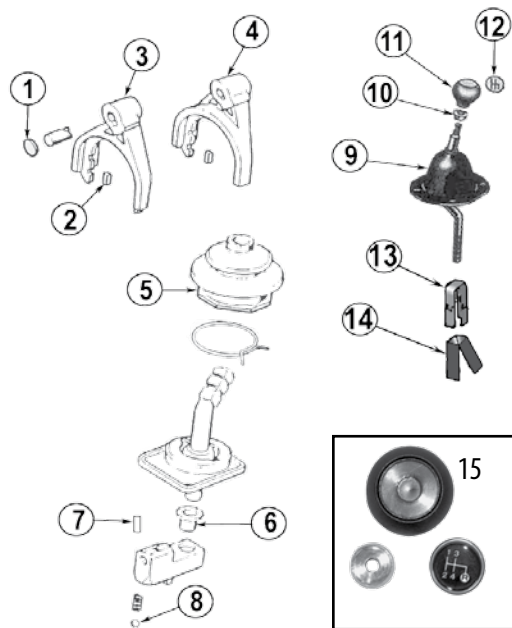

ITEM #	DESCRIPTION	COMMENTS	REPLACES PART #
11	Shaft, Input	10 Splines 14 Splines	83500975 83500968
12	Synchronizer Assembly, 3rd & 4th Gear		83510192
13	Blocking Ring Set, 3rd & 4th Gear	Includes 2 Rings	J8134058
14	Spring, Synchronizer, 3rd & 4th Gear	2 Required	J8134021
15	Plate, Synchronizer, 3rd & 4th Gear	Late Style¹, 3 Required Early Style¹, 3 Required	83510193 J8127418
16	Gear, 3rd	29 Teeth 27 Teeth	83500285 83500380
17	Gear, 2nd		J8134024
18	Main Shaft Assembly	w/o Needle Roller 1st Gear w/ Needle Roller 1st Gear	83501166 83500963 *
19	Blocking Ring Set, 1st and 2nd Gear	Includes 2 Rings	J8127403
20	Plate, Synchronizer, 2nd Gear	3 Required	J8127401
21	Slider, 1st & Reverse Gear		1351-070-002
22	Gear, 1st	Used w/o Needle Rollers Used w/ Needle Rollers	83501103 * 83500965 *
23	Bearing, Output Shaft		J8134030
24	Needle Bearing, 1st Gear	84/86	83500969
25	RTV Silicone Sealant		J8993317
26	Switch, Back Up Lamp		J8134068

CROWN KITS

27	Small Parts Kit	T4-50
28	Master Small Parts Kit (Includes #26)	T4-50-MK
29	Master Overhaul Kit	T4-MASKIT
30	Master Bearing Kit	BK-T4M

ITEM #	DESCRIPTION	REPLACES PART #
1	Plug	J8127473
2	Insert, Shift Fork	J8133418
3	Fork, 3rd & 4th Gear Shift	J8134048
4	Fork, 1st & 2nd Gear Shift	J8134049 *
5	Boot, Shifter	J8134064
6	Sleeve, Shifter	83502930
7	Pin, Shift Lever	J8134040
8	Ball, Chrome	453593
9	Boot, Shifter	J5752010
10	Nut, Shift Control	J4006495
11	Knob, Shift	J3241062
12	Insert, Shift Knob	J3241067
13	Clip, Shift Lever	J3241239
14	Isolator, Shift Lever	J3241481

CROWN KITS

15 Kit, Shift Knob 3241067K

¹ Early Style Synchronizer Plates do not have wings.
Late Style Synchronizer Plates have 2 wings per plate.

* This Part # not carried by Crown Automotive