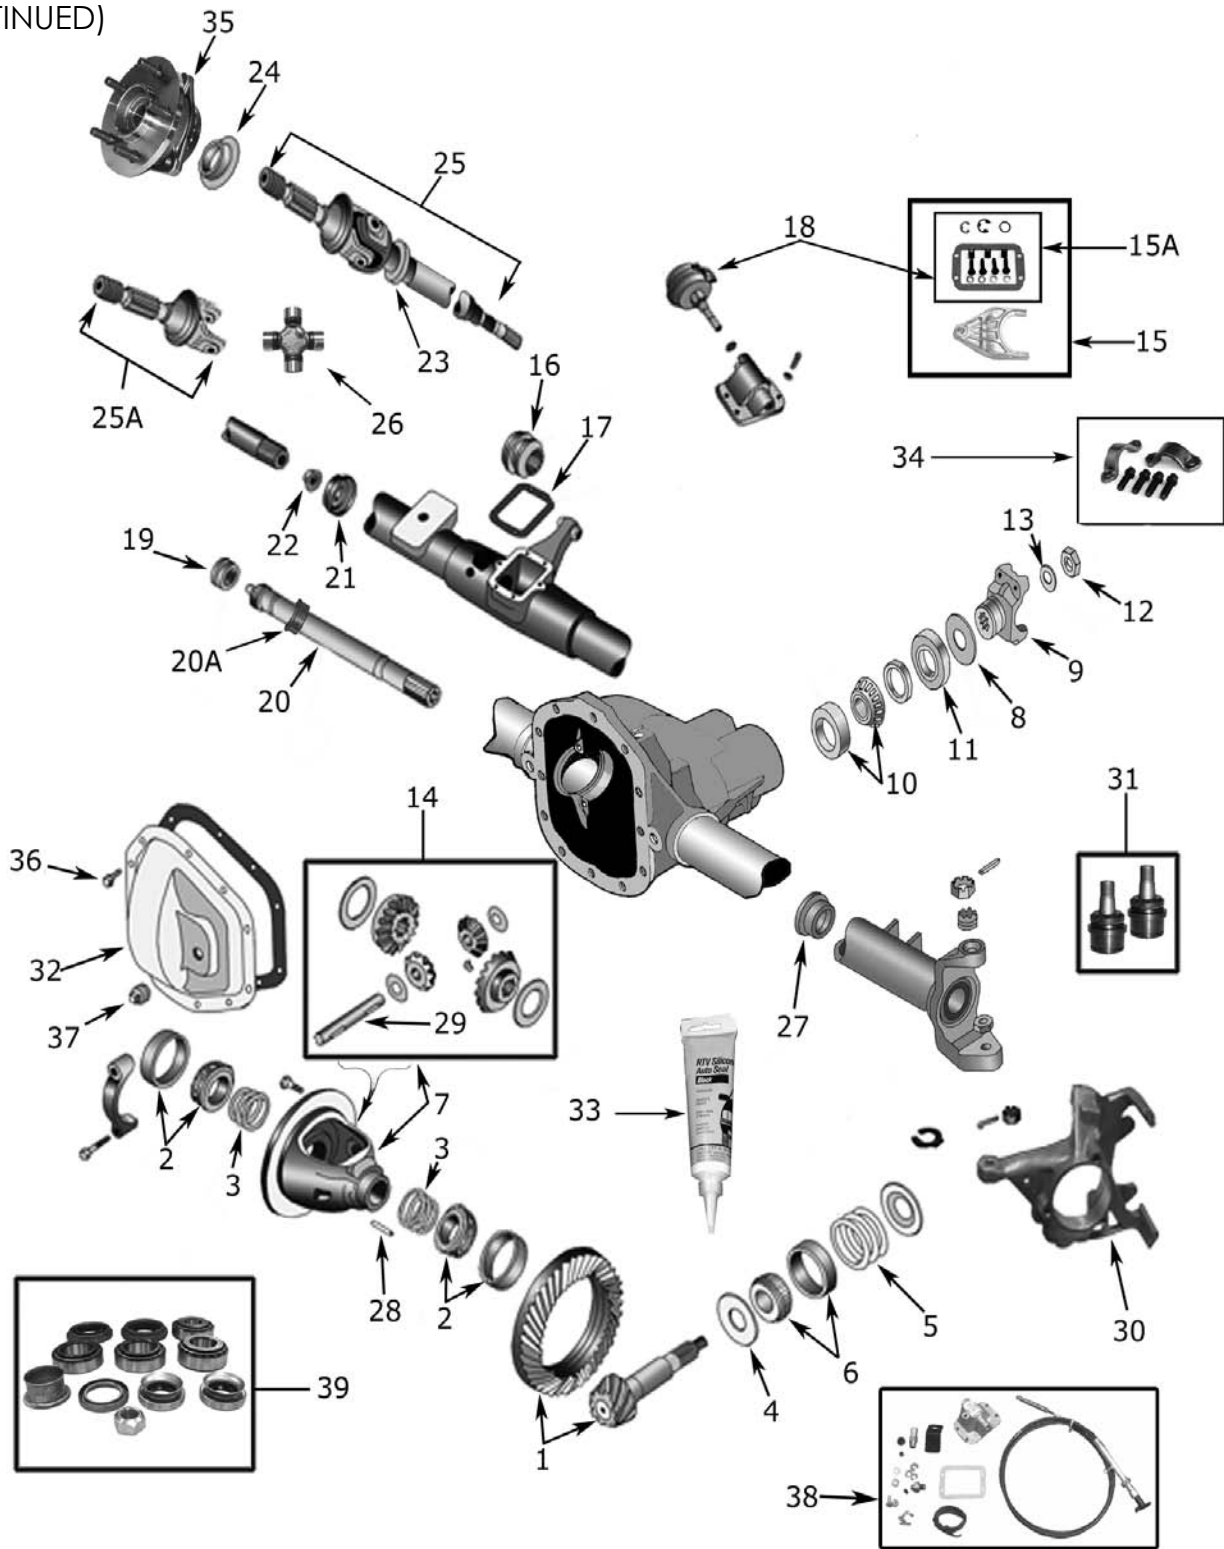

Axle / Differential

MODEL 30 FRONT AXLE

YJ 1987 - 1995

(CONTINUED)

MODEL 30 FRONT AXLE

Axle / Differential

YJ 1987 - 1995

ITEM #	DESCRIPTION	COMMENTS	YEARS	RATIO	REPLACES PART #
20A	Collar, Disconnect Axle Intermediate		90/95	All	5252687
21	Seal, Intermediate Axle	(2.29" O.D.) (2.12" O.D.)	87/95 87/95	All All	83500199 83503504
22	Bearing, Outer Shaft	w/ Disconnect Axle w/ Disconnect Axle	87/89 90/95	All All	J8134213 5252686
23	Slinger, Axle Shaft Inner	(Steel) (Plastic)	87/89 90/95	All All	J8126232 4797769
24	Slinger, Outer Axle Shaft (If Required)		87/95	All	83500201
25	Axle Assembly	Right, w/o ABS, w/ Disconnect Right, w/o ABS, w/o Disconnect Left, w/o ABS, w/ or w/o Disc. Right, w/ ABS, w/ Disconnect Left, w/ ABS, w/ or w/o Disconnect	87/95 87/95 87/95 91/95 91/95	All All All All All	5252145 4874302 4874303 4741033 4874307
25A	Shaft, Axle Outer	w/o ABS w/ ABS	87/95 91/95	All All	83500184 4713190
26	U-Joint, Front Axle	(1.06" Cap) (w/o ABS) (1.06" Cap) (w/o ABS) Heavy Duty (1.187" Cap) (w/ ABS) (1.187" Cap) (w/ ABS) Heavy Duty	87/95 87/95 91/95 91/95	All All All All	J8136616 8126637SP J8126638 8126638SP
27	Seal, Axle Shaft Inner	Left Right (O.D. 2.29") Right (O.D. 2.125")	87/95 87/95 87/95	All All All	J8121781 83500199 83503504
28	Pin, Differential Shaft	(Roll Type)	87/95	All	J0636360
29	Shaft, Differential		87/95	All	5003840AA
30	Knuckle, Steering	Right Left Right Left	87/89 87/89 90/95 90/95	All All All All	53000626 53000625 52067576 52067577
31	Ball Joint Kit		87/95	All	83500202
32	Cover, Differential		87/95	All	4713451
33	RTV Silicone Sealant		87/95	All	J8993317
34	Strap & Bolt Kit	U-Joint- Hex Head U-Joint- Torx (12 point)	87/95 87/95	All All	4006698K 4006928K
35	Hub Assembly, Front		87/89 90/95	All All	53000228 53007449
36	Bolt, Differential Cover	(10 Required)	87/95	All	J0273573
37	Plug, Differential Cover	1/2"-14	87/95	All	J4004751
38	Posi-Lok	(Eliminates Front Vacuum Unit)	87/95	All	PSL900

CROWN MASTER KIT

39 Bearing & Seal Kit 87/95 All D30E-MASKIT