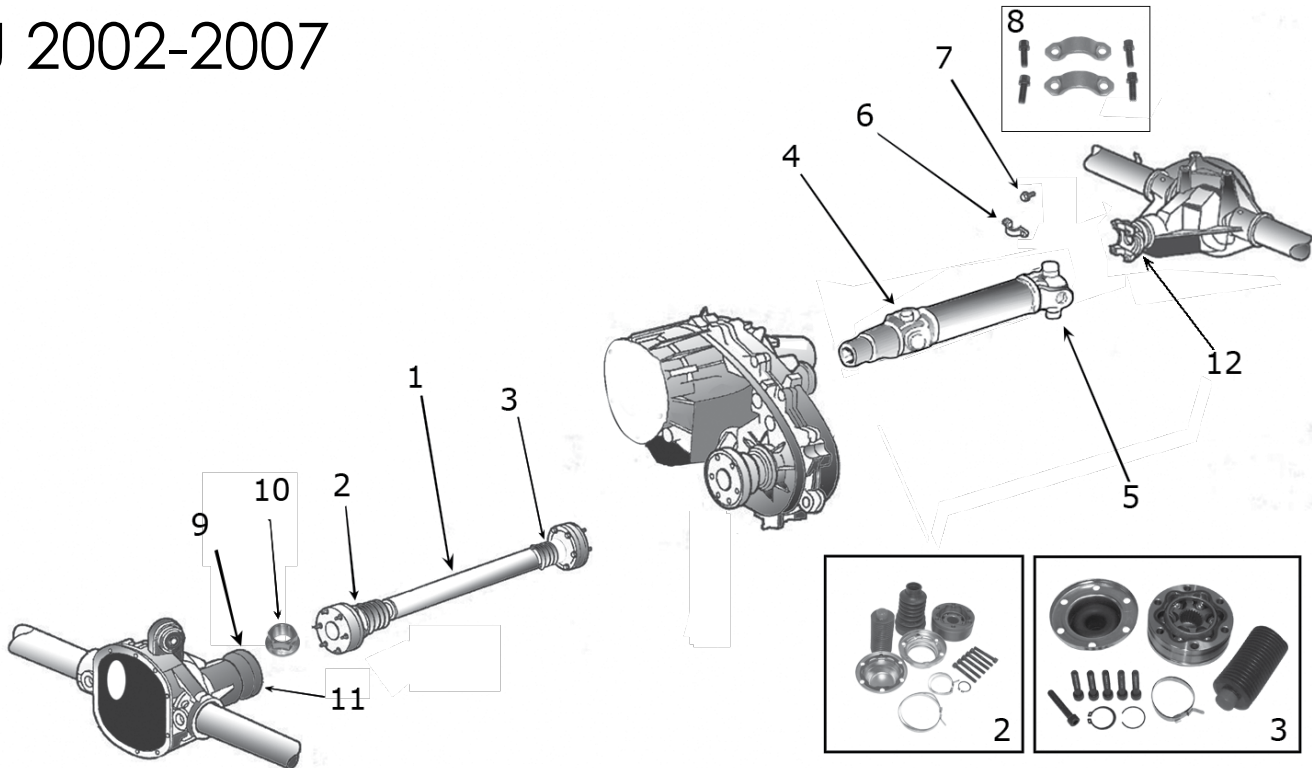

Propeller Shafts

KJ 2002-2007

YEARS	ENGINE	TRANSMISSION	COLLAPSED LENGTH	NOTES	REPLACES PART #
1 PROPELLER SHAFT, FRONT					
02/04	2.4	Automatic			52111594AA
02/04	3.7	45RFE	30.000		52111597AA
02/07	3.7	42RLE, NV3550, NSG370	30.250		52111596AA

2 CV JOINT REPAIR KIT, FRONT PROPELLER SHAFT, AXLE END					520994FRK
02/07					

3 CV JOINT REPAIR KIT, FRONT PROPELLER SHAFT, TRANSFER CASE END					520994RRK
02/07					

	U-JOINT SERIES	REPLACES PART#		
		SEALED	GREASABLE	GREASABLE SPICER
4 U-JOINT, REAR PROPELLER SHAFT, REAR				
02/05	ALL 2.4L	Manual	1310	4882793 J8126614 8126614SP
02/12-1-02	ALL 3.7L	Manual	1330	5014733AA 4746936
12-2-02/05	ALL 3.7L	Manual	1310	4882793 J8126614 8126614SP
06/07	4WD 3.7L	Manual	1330	5014733AA 4746936
06/07	2WD 3.7L	Manual	1310	4882793 J8126614 8126614SP
02/07	ALL 3.7L	42RLE	1310	4882793 J8126614 8126614SP

* This Part # not yet carried by Crown Automotive