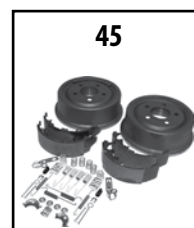

MISCELLANEOUS

37	Pad, Brake Pedal	87/95	w/ Manual Transmission, 2.5" Wide	52002750
		87 / 2-15-93	w/ Automatic Transmission, 6" Wide	52002749
		2-16-93 / 95	w/ Automatic Transmission, 5" Wide	52078540
38	Bushing, Pedal	87/95	Bronze	J0946177
39	Switch, Brake Lamp	87/90	w/ Cruise Control	J3225787
		87/90	w/o Cruise Control	J3215938
		91/95	All	56006247
40	Nut, Wheel	87/95	Stainless Capped	J4006956
		87/95	Black	J4006956BLK

CROWN KITS

41	Stainless Steel Brake Hose Kit	87/95	Left, Right, Front & Rear	7425
42	Pad Set Master Kit	87/89	Front, Incl. Pads, Caliper Bushings, Clips & Bolts	83501167MK
		90/95	Front, Incl. Pads, Caliper Bushings, Sleeves, Clips & Pins	4778058MK
43	Wheel Bearing Kit	87/89	Includes 2 Bearings, 2 Cups & 3 Seals	53000238K
44	Shoe Set Master Kit	87/89	w/ 10" x 1-3/4" Drums, Incl. Shoes & Hardware	8133818MK
		90/95	w/ 9" x 2.5" Drums, Incl. Shoes & Hardware	4723367MK
45	Drum Brake Service Kit	87/95	w/ Dana 44 w/ 10" x 2-1/2" Drums (KDX)	52001915K
		87/89	w/ Dana 35 w/ 10" x 1-3/4" Drums	52001151K
		90/95	w/ 9" x 2-1/2" Drums	52005350K-E
46	Disc Brake Service Kit	87/89	Includes Pads, Rotors, Springs, Bushings & Pins	3251156K
		90/95	Includes Pads, Rotors, Springs, Bushings, Sleeves & Pins	52008440K

* This Part # not carried by Crown Automotive