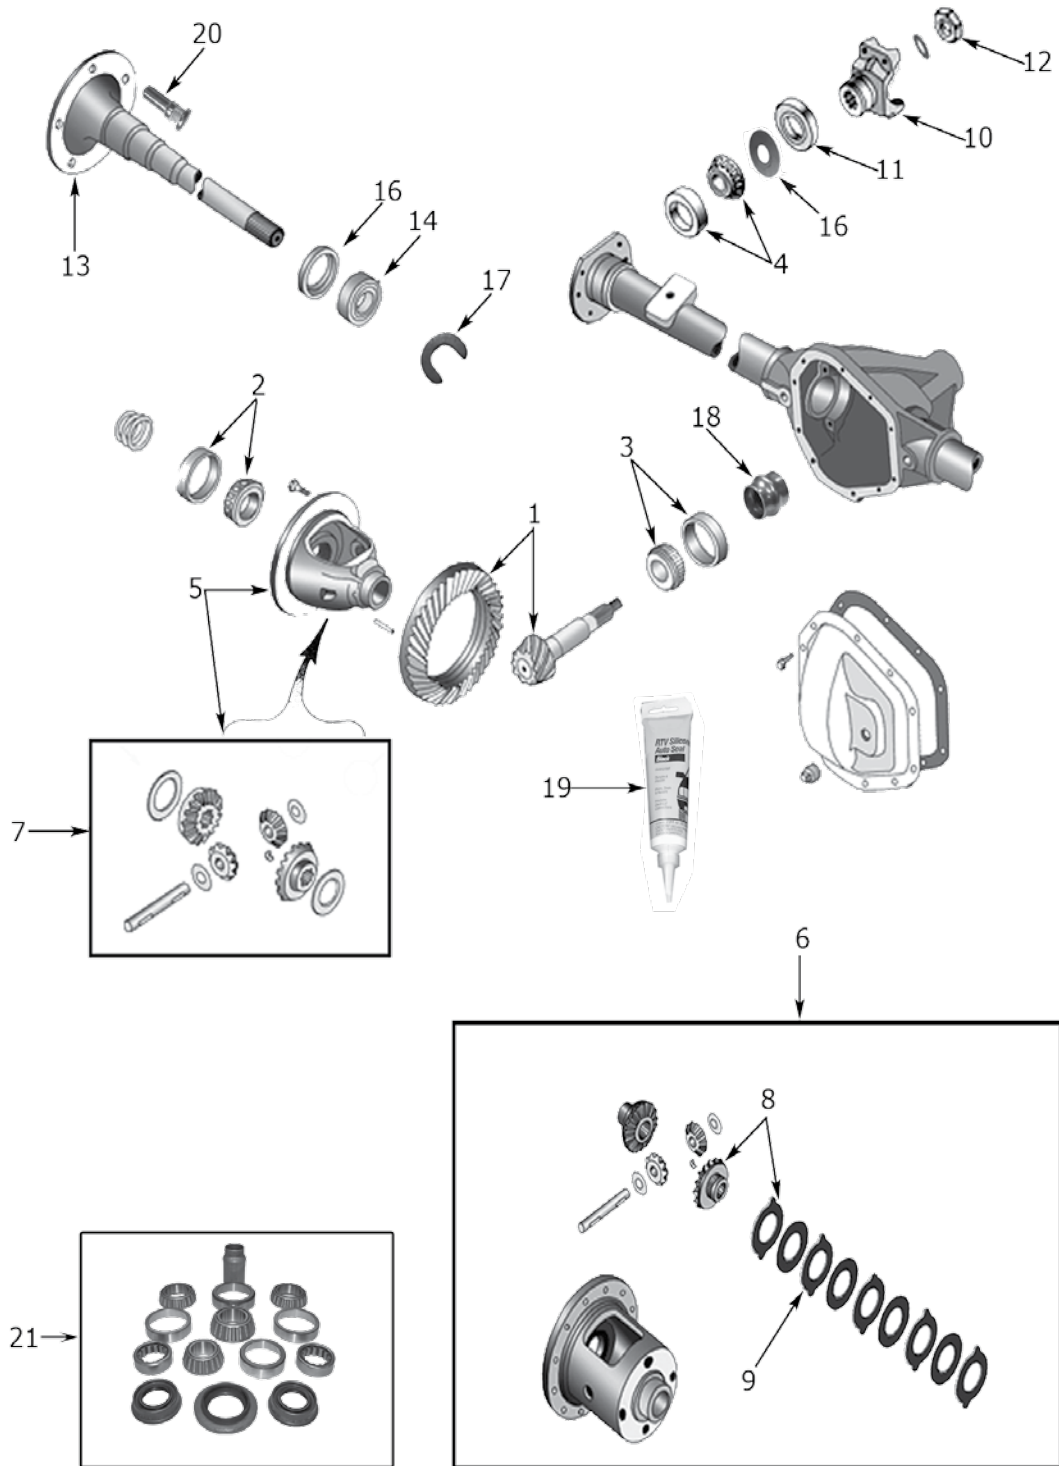

ZJ, ZG 1993 - 1998

ITEM#	DESCRIPTION	COMMENTS	YEARS	RATIO	REPLACES PART #
1	Ring & Pinion Set	(42469 / 42725)	1993	3.55, (39-11)	83504376
		(46131 / 46132)	94/98	3.55, (39-11)	4761676
		(46135 / 46136)	93/98	3.73, (41-11)	4761678
		Optional - Complete Kit	93/98	4.56, (41-9)	D35-456TJ
2	Bearing Set, Differential	2 Bearings & 2 Cups	93/98	All	J8126500
3	Shim Set, Carrier		93/98	All	83503004
4	Spacer, Pinion	(Crush Sleeve)	93/98	All	3175779
5	Shim Set, Pinion		93/98	All	83503003
6	Bearing Set, Pinion	Inner	93/98	All	05252507
7	Case, Differential	Standard	93/98	3.55, 3.73	44590
8	Case Assembly, Differential	Standard (Includes Gear Set)	93/98	All	4740834
9	Case Assembly	w/ Trac-Lok	93/98	All	83505021
10	Gear & Plate Kit	w/ Trac-Lok	93/98	All	5252497
11	Plate Kit	w/ Trac-Lok	93/98	All	83500263
12	Gear Set, Differential	w/ Standard Differential	93/98	All	4740670
13	Bearing Set, Pinion	Outer	93/98	All	05252508
14	Seal, Pinion		93/98	All	83504946
15	Nut, Pinion		93/98	All	J3182601
16	Yoke, Pinion	(2.97" Overall Height)	93/96	All	83503318
		(3.29" Overall Height)	96/98	All	5072212AA
17	Strap & Bolt Kit, U-Joint	Hex Head	93/98	All	4006698K
		12 Point Head	93/98	All	4006928K
18	Retainer, Axle Shaft		93/98	All	5252505
19	Axle Assy	Right, (29.00") w/ Drum Brakes	93/96	All	4713192
		Left, (30.62") w/ Drum Brakes	93/96	All	4713193
		Right, (29.00") w/ Disc Brakes	94/98	All	4762194
		Left, (30.62") w/ Disc Brakes	94/98	All	4762195
20	Stud, Wheel	w/ Drum Brakes	93/96	All	83503053
		w/ Disc Brakes	94/98	All	53007463
21	Seal, Axle Shaft, Outer		93/98	All	4856336
22	Bearing, Outer Axle		93/98	All	J8134036
23	Pin, Differential Shaft	(Threaded Type)	93/98	All	5252502
24	Gasket, Differential Cover		93/98	All	35AX-CG
25	RTV Silicone Sealant		93/98	All	J8993317

CROWN KITS

26	Bearing & Seal Kit, Master Kit		93/98	All	D35-MASKIT
27	Pinion Bearing & Seal, Master Kit		93/98	All	D35-PBK
28	Pinion & Carrier Bearing, Master Kit		93/98	All	3171166K
29	Shaft & Pin Kit, Differential	(Threaded Type)	93/98	All	5252502K

Axle / Differential

MODEL 44 REAR AXLE

ZJ, ZG 1994 - 1998