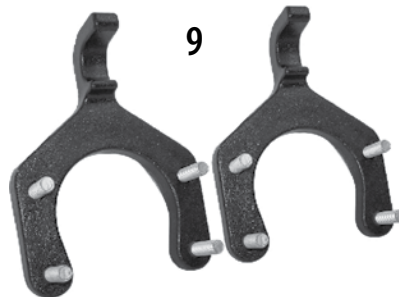

Body

JK - 2007 - 2012

EXTERIOR

CROWN KITS