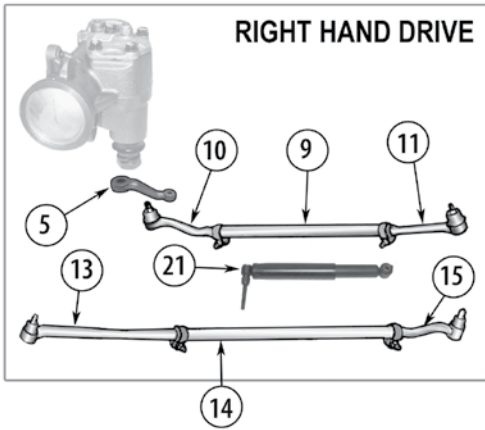

Steering & Suspension

WJ, WG - 1999/2004
(CONTINUED)

ITEM #	DESCRIPTION	POSITION	YEARS	MODEL(S)	COMMENTS	REPLACES PART #
21	Damper, Steering		99/04	All		52088251AB
22	Track Bar	Front	99/04	All	w/ LHD, w/ 4.0, 4.7	52088305AB
23	Control Arm	Front, Upper	99/04	All	Includes Bushing	52088208AB
24	Bushing, Control Arm	Front, Upper	99/04	All	Body or Axle End	52088214
25	Control Arm	Front, Lower	99/04	WJ	Includes Bushings	52088217AB
			99/02	WG	Includes Bushings	52088217AB
			03/04	WG		52080306AB *
26	Bushing, Control Arm	Front, Lower	99/04	All	Body Side	52037830
27	Shock Absorber	Front	99/04	WJ	Standard Duty	5014730AF
			99/04	WJ	Heavy Duty	5014732AC
28	Grommet, Shock Absorber	Front, Upper	99/04	All		52088289
29	Bumper, Jounce	Front	99/04	All		52088256
30	Isolator, Coil Spring	Front, Upper	99/04	All		52088257
31	Isolator, Coil Spring	Front, Lower	99/04	All		52088401
32	Control Arm	Rear, Upper	99/04	All	Includes Bushings	52088422AB
33	Control Arm	Rear, Lower	99/04	All	Includes Bushings	52088355AB
34	Bushing, Control Arm	Rear, Upper	99/04	All		52088425
35	Bushing, Control Arm	Rear, Lower	99/04	All	Frame Side	52037830
36	Shock Absorber	Rear	99/04	WJ		52088221AF
37	Link, Stabilizer Bar	Rear	99/04	All		52088319AB
38	Bushing, Stabilizer Bar	Rear	99/04	All		52088738AC
39	Stabilizer Bar	Rear	99/04	All		52088739AD
40	Ball Joint Assembly	Rear, Upper Arm	99/04	All		52088808AB
41	Bumper, Jounce	Rear	99/04	All		52088352
42	Isolator, Coil Spring	Rear, Lower	99/04	All		52088402AB
43	Isolator, Coil Spring	Rear, Upper	99/04	All		52088346AB

CROWN KITS AND *ROUGH TRAIL BY CROWN* UPGRADES

12	Drag Link Assembly	Pitman to Knuckle	99/04	All	LHD	52088463K
16	Tie Rod Assembly	Knuckle to Knuckle	99/04	All		52088870K
44	Performance Sway Bar Link		99/04	Rear, w/ Polyurethane Bushings		52088319AB-P
			99/04	Front, w/ Polyurethane Bushings		52088283P
45	2" Spacer Lift Kit		99/04			WJ2SP

* This Part # not yet carried by Crown Automotive