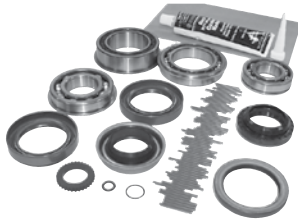

TRANSFER CASE MASTER OVERHAUL KITS