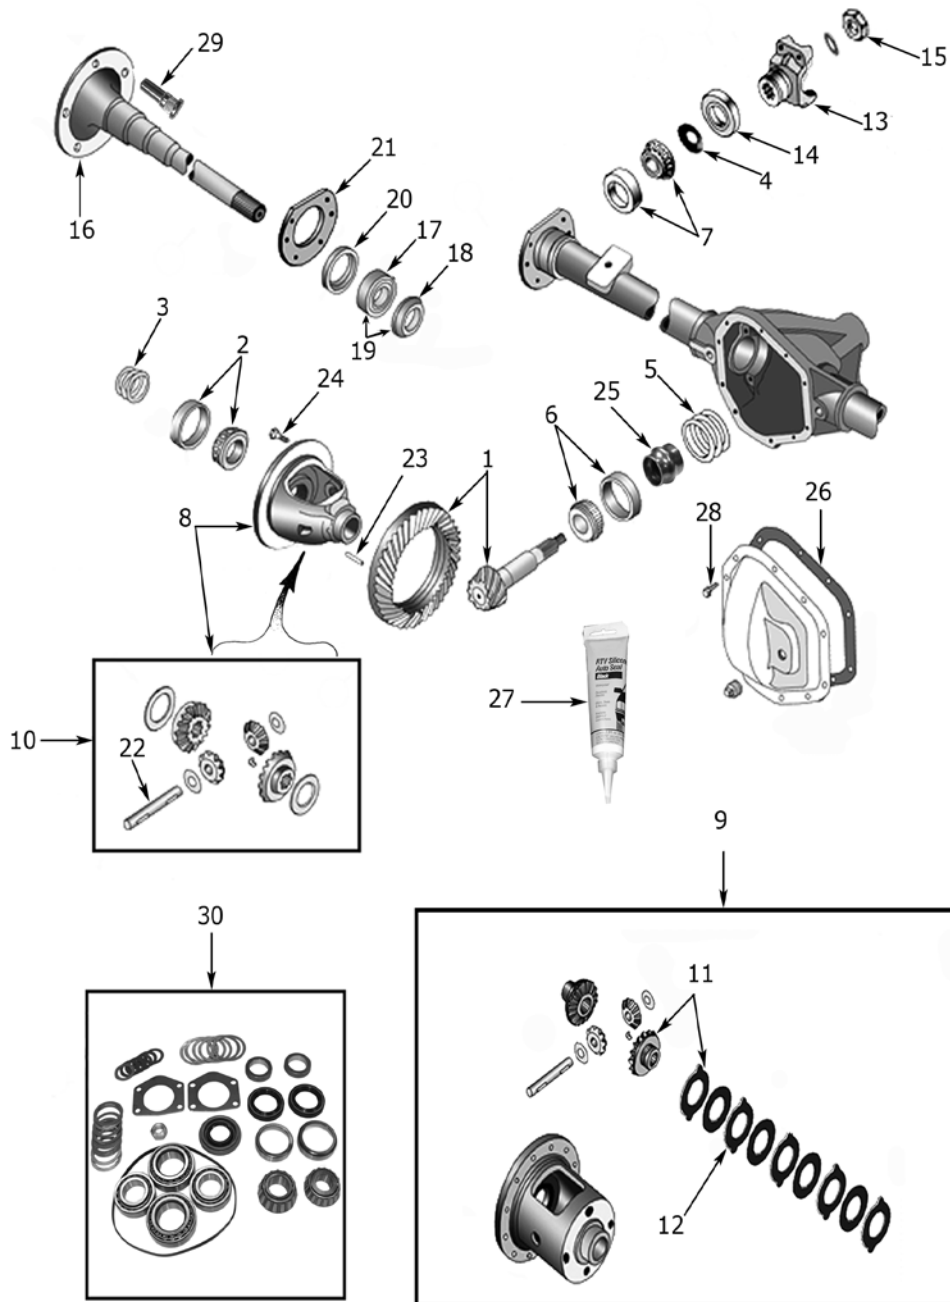

Axle / Differential

MODEL 44 REAR AXLE

YJ 1987 - 1995

MODEL 44 REAR AXLE

Axle / Differential

YJ 1987 - 1995

ITEM #	DESCRIPTION	COMMENTS	YEARS	RATIO	REPLACES PART #
1	Ring & Pinion Set	(43/14) (31492/30060)	87/93	3.07	83504197
		(46/13) (32171/18437)	87/95	3.54	4137749
		(43/14) (32073/18520)	91/95	4.09	J8129225
2	Bearing Set, Differential	(2 Bearings & 2 Cups)	87/95	All	J8124071
3	Shim Set, Carrier		87/95	All	J8129222
4	Slinger, Pinion		87/95	All	J0636566
5	Shim Set, Pinion		87/95	All	J8129221
6	Bearing Kit, Pinion	Inner (Cup & Cone)	87/95	All	J8124051
7	Bearing Kit, Pinion	Outer (Cup & Cone)	87/95	All	J8124052
8	Case Assembly, Standard	(Includes Gear Set)	87/95	3.07, 3.54	83503073
9	Case Assembly	Locking (Includes Gears & Plates)	87/95	3.07, 3.54	83505431
		Locking (Includes Gears & Plates)	91/95	4.09	4741098
10	Gear Set, Differential	Standard	87/95	All	83503068
11	Gear Set, Differential	Locking, Shaft Held w/ Roll Pin	87/95	All	83505432
		Locking, Shaft Held w/ 2 Rings	87/95	All	J8129220
12	Disc Kit	Locking Differential	87/95	All	J0994345
13	Yoke, Driveshaft	3.0" Long	87/95	All	83503388
		3.7" Long	94/95	All	4797689 *
14	Seal, Pinion		87/95	All	83503390
15	Nut, Pinion		87/95	All	J0801367
16	Axle Assembly	Right, 29.75" Long	87/95	All	83504960
		Left, 29.25" Long	87/95	All	83504961
17	Bearing, Wheel		87/95	All	83503064
18	Ring, Axle Bearing	Retaining	87/95	All	83503077
19	Bearing & Ring Set	Includes #'s 17 & 18 above	87/95	All	994262K
20	Seal, Wheel Bearing		87/95	All	83503063
21	Retainer, Axle Shaft		87/95	All	83504190
22	Shaft, Differential		87/95	All	83503069
23	Pin, Differential Shaft	Roll Type	87/95	All	J0636360
24	Bolt Kit, Ring Gear	10 Included	87/95	All	4720891
25	Spacer, Collapsible	w/ Std. Differential	94/95	All	4864214
26	Gasket, Differential Cover		87/95	All	J8122409
27	RTV Silicone Sealant		87/95	All	J8993317
28	Bolt, Differential Cover		87/95	All	J0273573
29	Stud, Wheel		87/95	All	83503053

CROWN MASTER KIT

30 Master Bearing Seal & Hardware Kit 87/95 All D44Y-MASKIT

* This Part # not carried by Crown Automotive