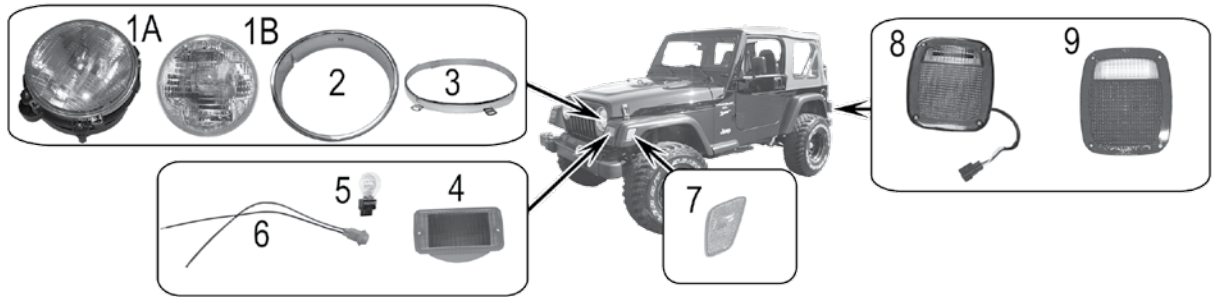

Lamps and Mirrors

TJ - 1997 - 2006

LAMPS

ITEM #	DESCRIPTION / POSITION	YEARS	SIDE	COLOR / COMMENTS	REPLACES PART #
1A	Headlamp Assembly	97/06	Right	w/ Leveling Device & Retainer	55055032AE
		97/06	Left	w/ Leveling Device & Retainer	55055033AE
1B	Sealed Beam, Headlamp	97/06	L or R	7" Round, H6024	L0JH6024
		97/06	L or R	7" Round Blue (H6024BL)	154905AA
2	Bezel, Headlamp	97/06	Right	Chrome	55055046
		97/06	Left	Chrome	55055047
3	Retainer, Headlamp	97/06	L or R	Chrome	4874378
4	Parking Lamp	97/03	Right	Amber	55156488AA
		97/03	Left	Amber	55156489AA
		04/06	Right	Amber	55157032AA
		04/06	Left	Amber	55157033AA
		97/06	Right	Clear w/ Amber Bulb	55156488AAC
		97/06	Left	Clear w/ Amber Bulb	55156489AAC
5	Parking Lamp Bulb	97/06	L or R	Clear	L0003157
		97/06	L or R	Amber	L03157NA
6	Socket, Sidemarker Bulb	97/06	L or R		J5455853
7	Lamp, Sidemarker	97/06	Right	Amber	55155628AB
		97/06	Left	Amber	55155629AB
		97/06	Right	Clear w/ Amber Bulb	55155628ABC
		97/06	Left	Clear w/ Amber Bulb	55155629ABC
8	Tail Lamp	1997	Right		56016720
		1997	Left		56016721
		98/06	Right		56018648AC
		98/06	Left		56018649AC
		97/06	L or R	Europe	55155624AC
9	Lens, Tail Lamp	97/06	L or R		J8129642
		97/06	L or R	Europe	4856459 *