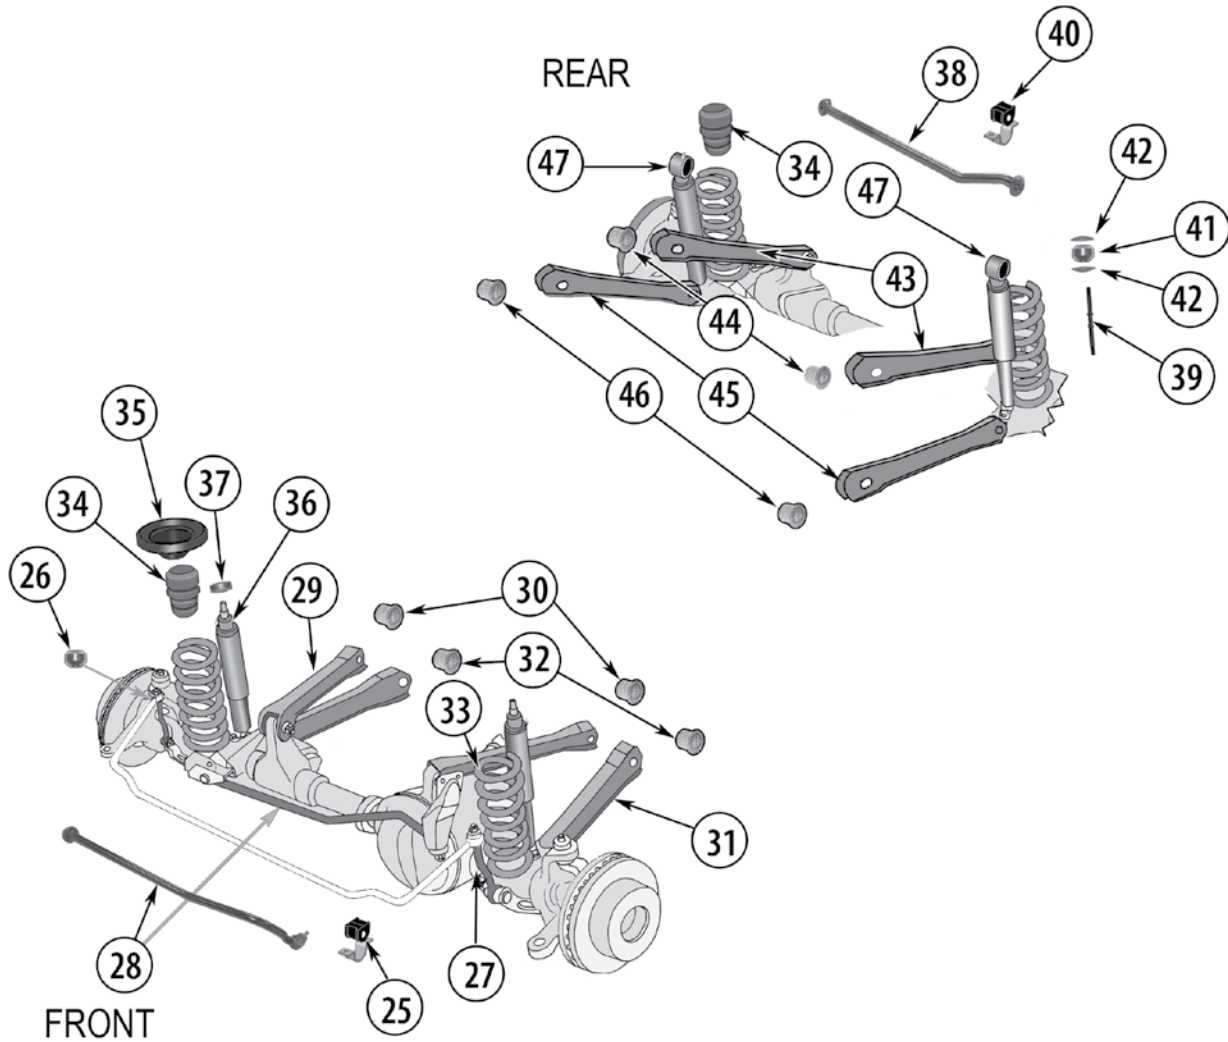

Steering & Suspension

ZJ, ZG - 1993/1998 (CONTINUED)

ITEM #	DESCRIPTION	POSITION	YEARS	MODEL(S)	COMMENT	REPLACES PART #
28	Track Bar	Front	93/98	All	LHD	52088432
			94/98	All	RHD	53054317
29	Control Arm	Front, Upper	93/98	All		52087711

Check Out Chapter 19 for **ROUGH TRAIL BY CROWN** HD Upgrades and Other Aftermarket Products. For Additional Steering & Suspension Kits, See Chapter 20.
Copyright © 2012 Crown Automotive Sales Co., Inc. All rights reserved.