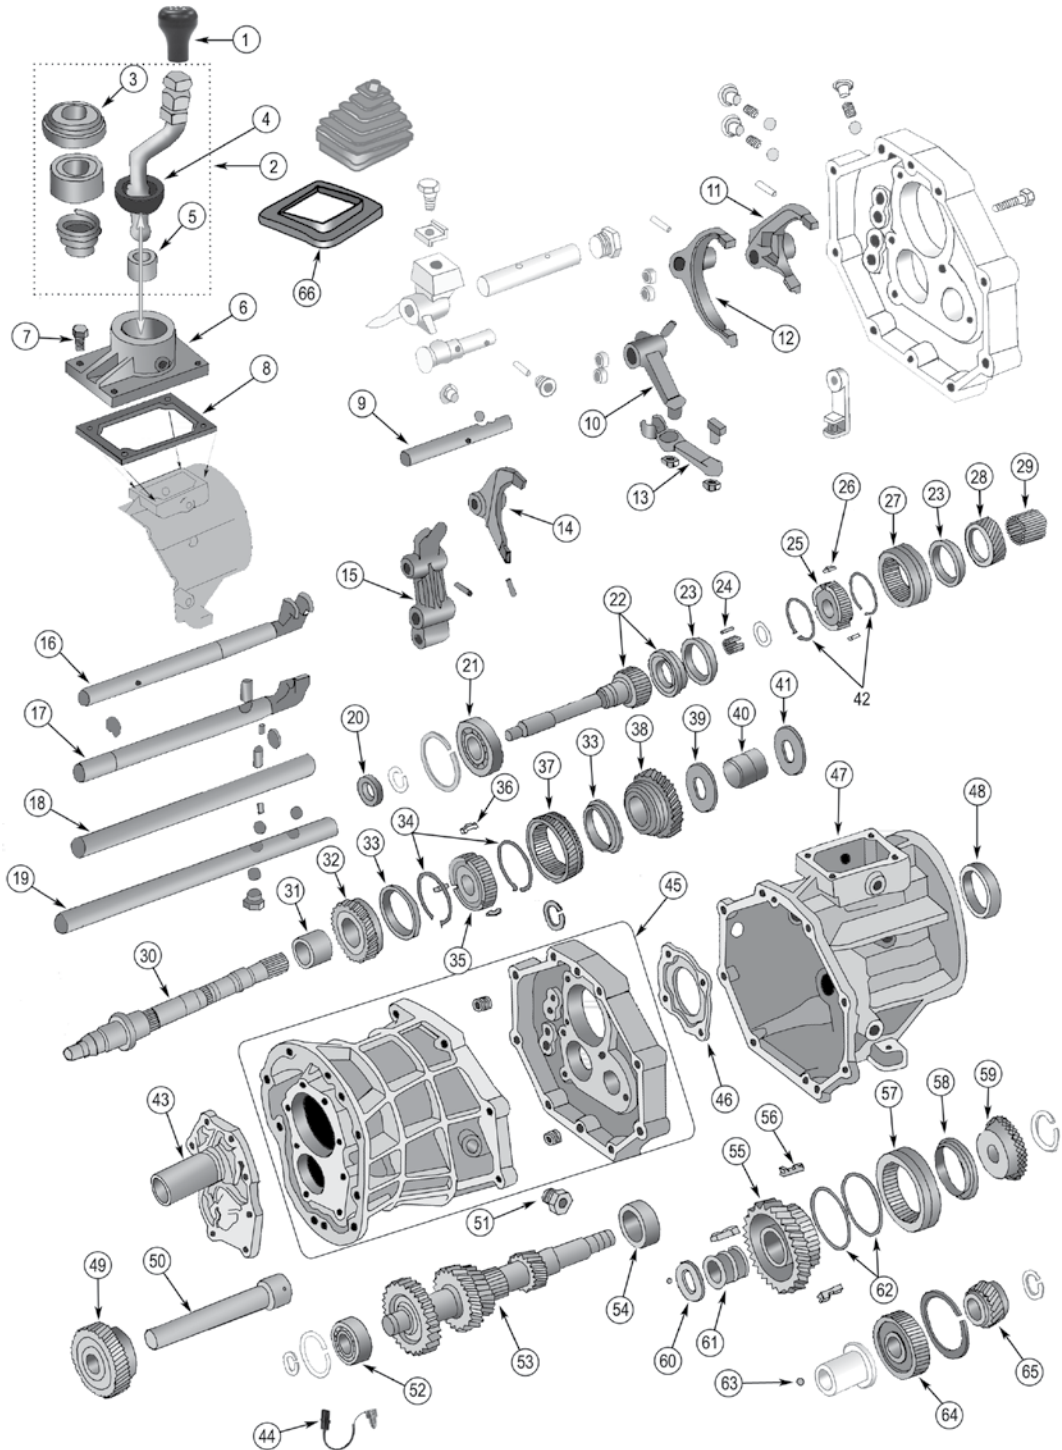

Manual Transmission

AX15 TRANSMISSION

ITEM #	DESCRIPTION	COMMENTS	REPLACES PART #
1	Knob, Gear Shift		53000605
2	Lever Assembly, Gear Shift	YJ XJ, MJ w/ 4.0L	5252055 5252042
3	Boot, Gear Shift		83500520
4	Seal, Shift Retainer		4864226X
5	Bushing, Shift Lever		83500519
6	Retainer, Shift Control		4864226 *
7	Bolt, Shift Lever Housing		83500525
8	Gasket, Shift Retainer	88/96 XJ, MJ / 88/95 YJ / 93 ZJ	5252043
9	Shaft, Rear Reverse Gear		5252065
10	Fork, Reverse Gear Shift		5252056
11	Fork, 1st & 2nd Gear Shift		5252057
12	Fork, 3rd & 4th Gear Shift		5252058
13	Arm, Reverse Shift		5252060
14	Fork, 5th Gear Shift		5252059
15	Head, Reverse Gear Shift		5252064
16	Shaft, 3rd & 4th Gear Shift		5252068
17	Shaft, Gearshift		5252066
18	Shaft, Front Reverse Gear Shift		5252070
19	Shaft, 5th Gear Shift		5252071
20	Seal, Input		5252053
21	Bearing, Input Shaft	Front	83506074
22	Shaft, Input	88/91, Pilot Diameter: 5/8" 92/97, Pilot Diameter: 3/4" 98/99	5252081 4636370 4897048AA *
23	Blocking Ring, 3rd & 4th Gear Synchronizer	88/12-12-97 12-13-97/99	83506253 4897052AA *
24	Bearing, Input Shaft	Rear	83506078
25	Hub, Synchronizer, 3rd & 4th Gear		83506248
26	Key, Synchronizer, 3rd & 4th Gear	3 Required	83506251
27	Sleeve, Synchronizer, 3rd & 4th Gear	88/97 98/99	83506249 4897050AA *
28	Gear, 3rd	88/97 98/99	5252079 4897047AA *
29	Bearing, 3rd Gear	Caged Roller Bearing	83506077
30	Shaft Output	LHD / 4WD	83506243
31	Bearing, 2nd Gear	Caged Roller Bearing	83506076
32	Gear, 2nd		4636369
33	Blocking Ring, 1st & 2nd Gear Synchronizer		83506252

* This Part # not carried by Crown Automotive

Continued on next page