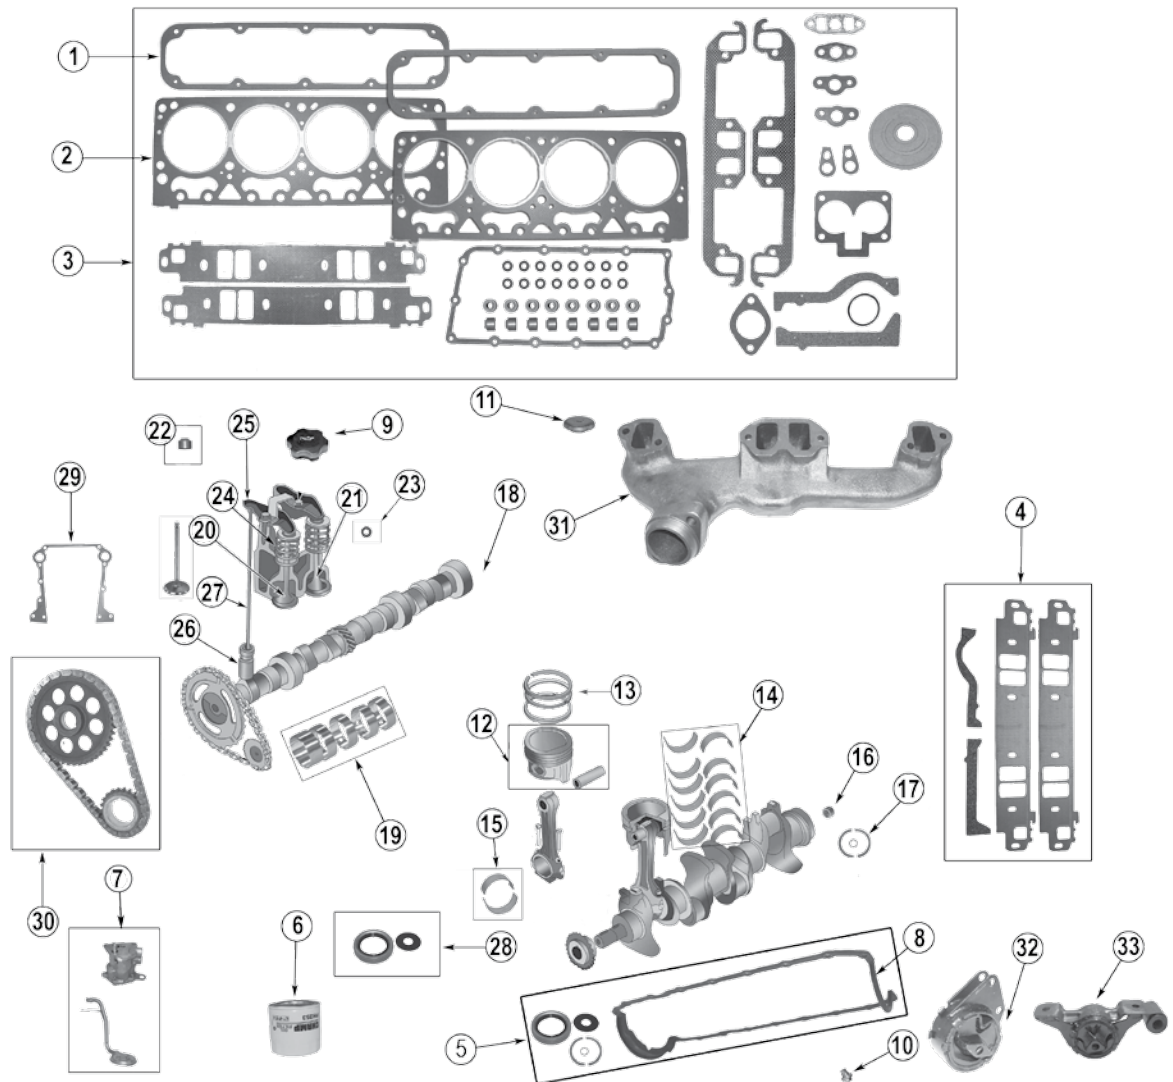

Engine

CHRYSLER V-8 ENGINES

93/98 5.2 (318)

1998 5.9 (360)

ITEM #	YEARS	ENGINE	DESCRIPTION	COMMENTS	REPLACES PART #
1	93/98	5.2, 5.9	Gasket, Valve Cover		53006695
2	93/98	5.2	Gasket, Cylinder Head		53020490
	1998	5.9			53020366
3	93/98	5.2	Gasket Set, Upper		4741963
	1998	5.9			4897386AD
4	93/98	5.2, 5.9	Gasket Set, Intake Manifold		4897383AB
5	93/98	5.2	Gasket Set, Lower		4720740AC
	1998	5.9			4746001AC
6	93/98	5.2, 5.9	Oil Filter		5281090
7	93/98	5.2, 5.9	Pump, Oil		2806270