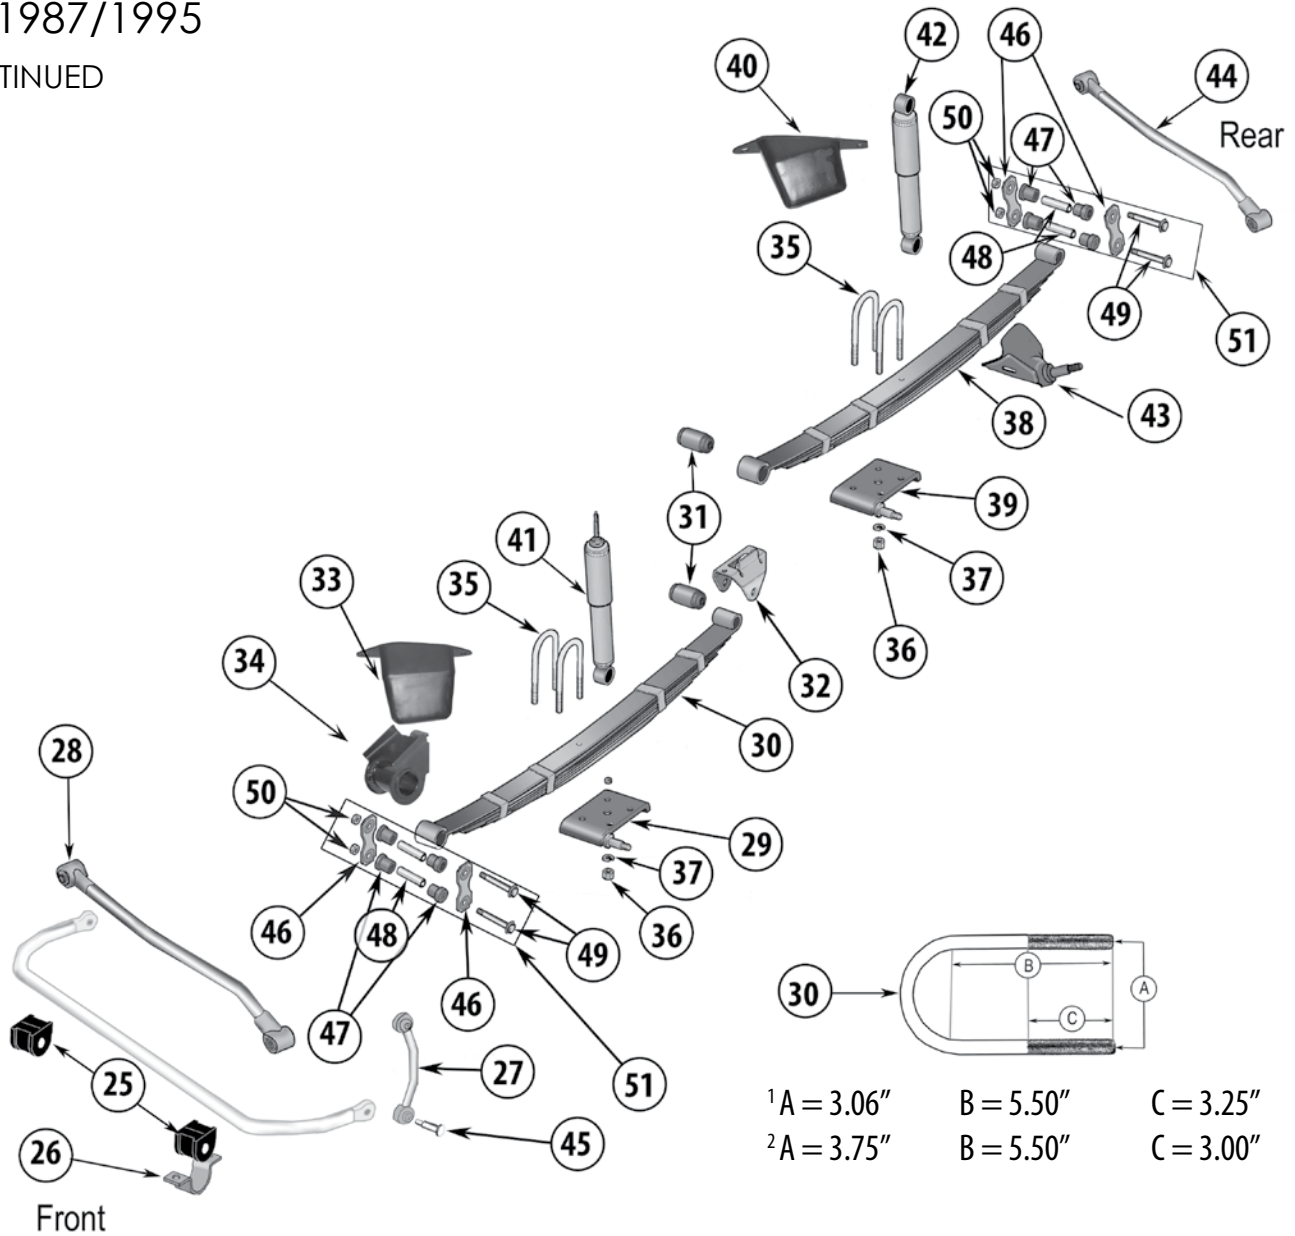

Steering & Suspension

YJ - 1987/1995

CONTINUED

ITEM #	DESCRIPTION	POSITION	YEARS	COMMENTS	REPLACES PART #
25	Bushing, Stabilizer Bar	Front	87/95	2 Required	52003143
26	Bracket, Stabilizer Bar Cushion	Front, Left	87/95		52040047
27	Link, Stabilizer Bar	Front	87/95		52002609
28	Track Bar	Front	87/95		52040403
29	Plate, Leaf Spring	Front, Left	87/95		52040407
		Front, Right	87/95	Except Egypt & Venezuela	52040348
30	Leaf Spring Assembly	Front	87/95	Standard, 4 Leaves, Less Bushings	4636975
		Front	87/95	Heavy Duty, 4 Leaves, Less Bushings	52003448
31	Bushing, Leaf Spring	Front or Rear, Pivot	87/95		J5355369
32	Bracket, Spring Hanger	Front or Rear	87/95	Pivot End	52040320
33	Bumper, Jounce	Front	87/95	4.25" Height	52040426

Check Out Chapter 19 for **ROUGH TRAIL BY CROWN** HD Upgrades and Other Aftermarket Products. For Additional Steering & Suspension Kits, See Chapter 20.

Copyright © 2012 Crown Automotive Sales Co., Inc. All rights reserved.