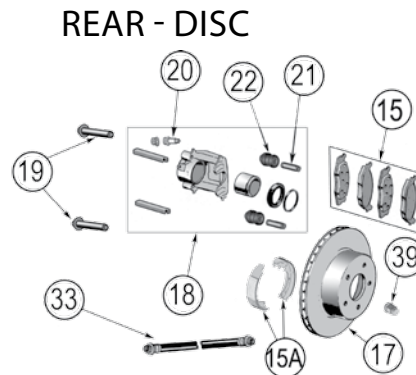

Brake

TJ 1997 - 2006

ITEM # DESCRIPTION

YEARS

COMMENTS

REPLACES PART

FRONT DISC BRAKES

1	Pad Set	97/06	Semi-Metallic	5252531
2	Rotor	97/99	2 Piece Composite Type	52005000
		99/06	1 Piece Cast Type	5016434AA
3	Caliper Assy.	97/06	Right, Less Pads	5252984
		97/06	Left, Less Pads	5252985
4	Piston Kit, Caliper	97/06	Includes 1 Piston, 1 Seal & 1 Boot	5252614
5	Seal Kit, Caliper	97/06	Includes 1 Seal & 1 Boot	J8133852
6	Spring, Caliper Support	97/06	"Anti-Rattle"	J3239865
7	Pin, Caliper	97/06		5253000
8	Bushing, (Boot), Caliper	97/06	Outer	4383471
9	Sleeve, Caliper	97/06		4423573
10	Screw, Bleeder	97/06		J8129722
11	Retainer, Hub Nut	97/06		J4200097

REAR - DRUM BRAKES

12	Shoe & Lining Set	97/ 3-9-00	9" x 2-1/2"	4423606
		3-10-00 /06	9" x 2-1/2"	5019536AA
13	Drum	97/06	9" x 2-1/2"	52005350
14	Small Parts Kit- Master	97/06	Includes Springs, Cables & Guides	4636779

REAR - DISC BRAKES

15	Pad Set	03/06	Semi-Metallic	5093511TI
15A	Shoe & Lining Set	03/06	Parking Brake	5093390AA
16	Hardware Kit, Parking Brake	03/06	Includes Springs, Pins, Clips, Slippers & Adjusters	5093390HK
17	Rotor	03/06		52128411AB
18	Caliper Assembly	03/06	Right, Less Pads	5093542AA
		03/06	Left, Less Pads	5191825AA

For Additional Brake Kits, See Chapter 20.

Copyright © 2012 Crown Automotive Sales Co., Inc. All rights reserved.