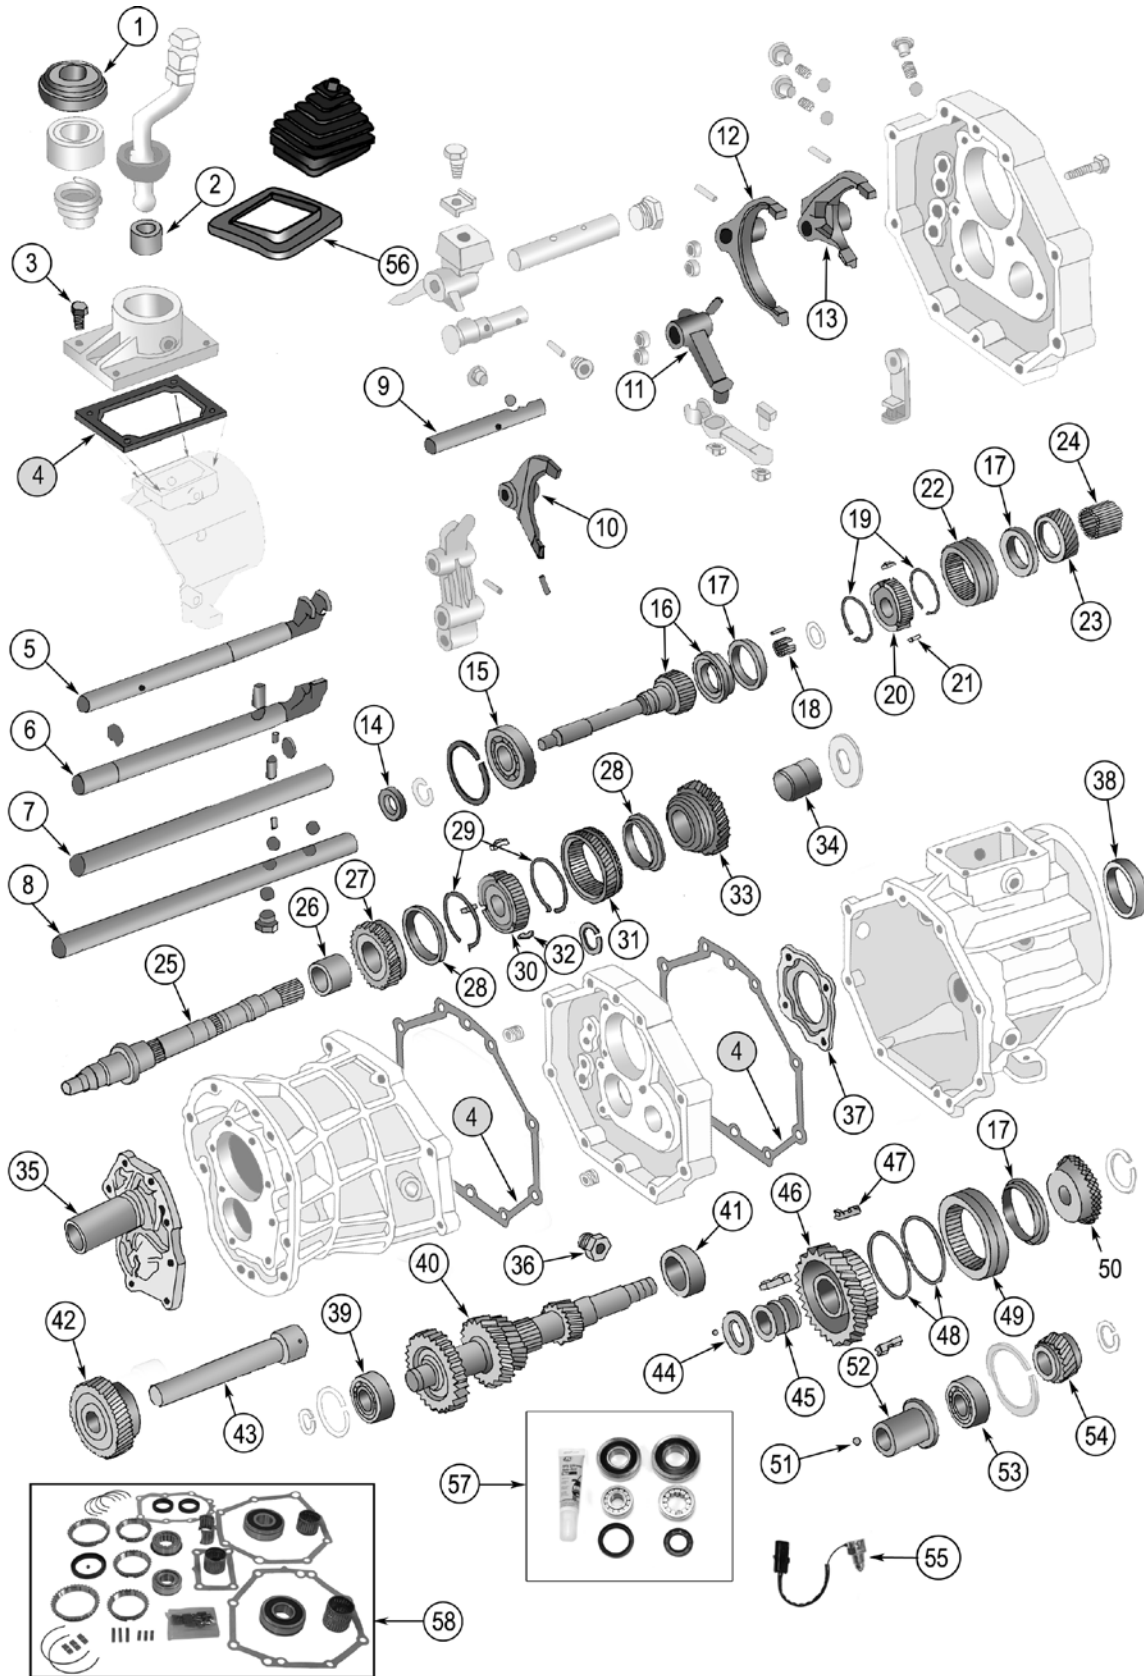

Manual Transmission

AX4 & AX5 TRANSMISSIONS

ITEM #	DESCRIPTION	COMMENTS	MODEL	REPLACES PART#
1	Boot, Gear Shift		AX4, AX5	83500520
2	Bushing, Shift Lever		AX4, AX5	83500519
3	Bolt, Shift Lever Housing	XJ, MJ Only	AX4, AX5	83500525
4	Gasket and Seal Kit	Includes All Gaskets & Front Oil Seal	AX4, AX5	AX-GS
5	Shaft, 3rd & 4th Gear Shift		AX4	83506048 *
			AX5	83506047
6	Shaft, 1st & 2nd Gear Shift		AX4, AX5	83506055
7	Shaft, Front Reverse Gear Shift		AX4	83506053
		84/4-1-93	AX5	83506052
8	Shaft, 5th Gear Shift	84/4-1-93	AX5	83500538
		4-2-93/02	AX5	4746660
9	Shaft, Rear Reverse Gear Shift		AX4, AX5	83500536
10	Fork, 5th Gear Shift	84/4-1-93	AX5	83500637
		4-2-93/02	AX5	4746656
11	Fork, Reverse Gear Shift		AX4, AX5	83500526
12	Fork, 3rd & 4th Gear Shift	11-6-88/02, Includes Synchronizer Sleeve	AX4, AX5	4740236
13	Fork, 1st & 2nd Gear Shift		AX4, AX5	83502662
14	Seal, Input		AX4, AX5	83500501
15	Bearing, Input Shaft	Front, 84/85	AX4, AX5	83500643
		Front, 86/02	AX4, AX5	83502681
16	Shaft, Input	84/85	AX4, AX5	83500554 *
		86/11-5-88	AX4, AX5	83502682
		11-6-88/99 (Except Diesel)	AX4, AX5	83506020
17	Blocking Ring, 3rd & 4th Gear Synchronizer		AX4, AX5	83500566
18	Needle Bearing, Input Shaft	13 Required	AX4, AX5	83502680
19	Spring, 3rd & 4th Gear Synchronizer		AX4, AX5	83500568
20	Hub, 3rd & 4th Gear Synchronizer	84/11-5-88	AX4, AX5	83500562
		11-6-88/02	AX4, AX5	83506027
21	Key, 3rd & 4th Gear Synchronizer	84/11-5-88	AX4, AX5	83500565
		11-6-88/02	AX4, AX5	83506029
22	Sleeve, 3rd & 4th Gear Synchronizer	84/11-5-88	AX4, AX5	83500563
		11-6-88/02, Includes Fork	AX4, AX5	4740236
23	Gear, 3rd		AX4, AX5	83500552
24	Bearing, 3rd Gear	Caged Roller Bearing	AX4, AX5	83500576
25	Main Shaft	LHD, 4WD	AX4, AX5	83503105
26	Bearing, 2nd Gear	Caged Roller Bearing	AX4, AX5	83500577
27	Gear, 2nd	84/11-5-88	AX4, AX5	83500551
		11-6-88/02	AX4, AX5	83506018
28	Blocking Ring, 1st & 2nd Gear Synchronizer		AX4, AX5	83500567
29	Spring, 1st & 2nd Gear Synchronizer		AX4, AX5	83500569
30	Hub, 1st & 2nd Gear Synchronizer		AX4, AX5	83500561
31	Gear, 1st & 2nd Reverse Sliding	84/97	AX4, AX5	83500555
		98/02	AX5	4897101AA *

* This Part # not carried by Crown Automotive

Continued on next page