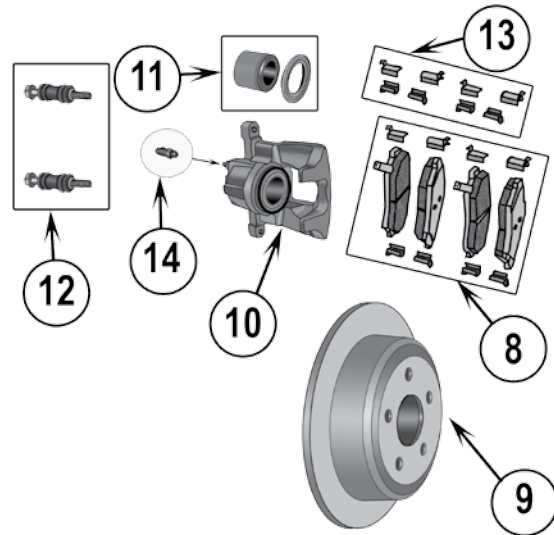

REAR

ITEM	DESCRIPTION	YEAR	POSITION	COMMENTS	REPLACES PART #

FRONT DISC BRAKES

1	Pad Set	08/11			68003701AA
2	Rotor, Brake	08/11		w/ 11.89" Rotor	52109938AB
		08/11		w/ 13.09" Rotor	4779599AA
3	Caliper Assembly	08/11	Left	w/ 11.89" Rotor, Less Pads	68003707AA
		08/11	Right	w/ 11.89" Rotor, Less Pads	68003697AA
		08/11	Left	w/ 13.09" Rotor, Less Pads	68044862AA *
		08/11	Right	w/ 13.09" Rotor, Less Pads	68044863AA *
4	Piston & Seal Kit	08/11		Includes 1 Piston, 1 Seal and 1 Boot	68003698AA
5	Pin Kit, Caliper	08/11		w/ 11.89" Rotor, Incl. 2 Pins and 2 Boots	68003706AA
		08/11		w/ 13.09" Rotor, Incl. 2 Pins, 2 Bolts and 2 Boots	68049018AA
6	Spring Kit, Brake Pad	08/11		Includes (8) Springs	68003705AA
7	Screw, Bleeder	08/11			5093343AA