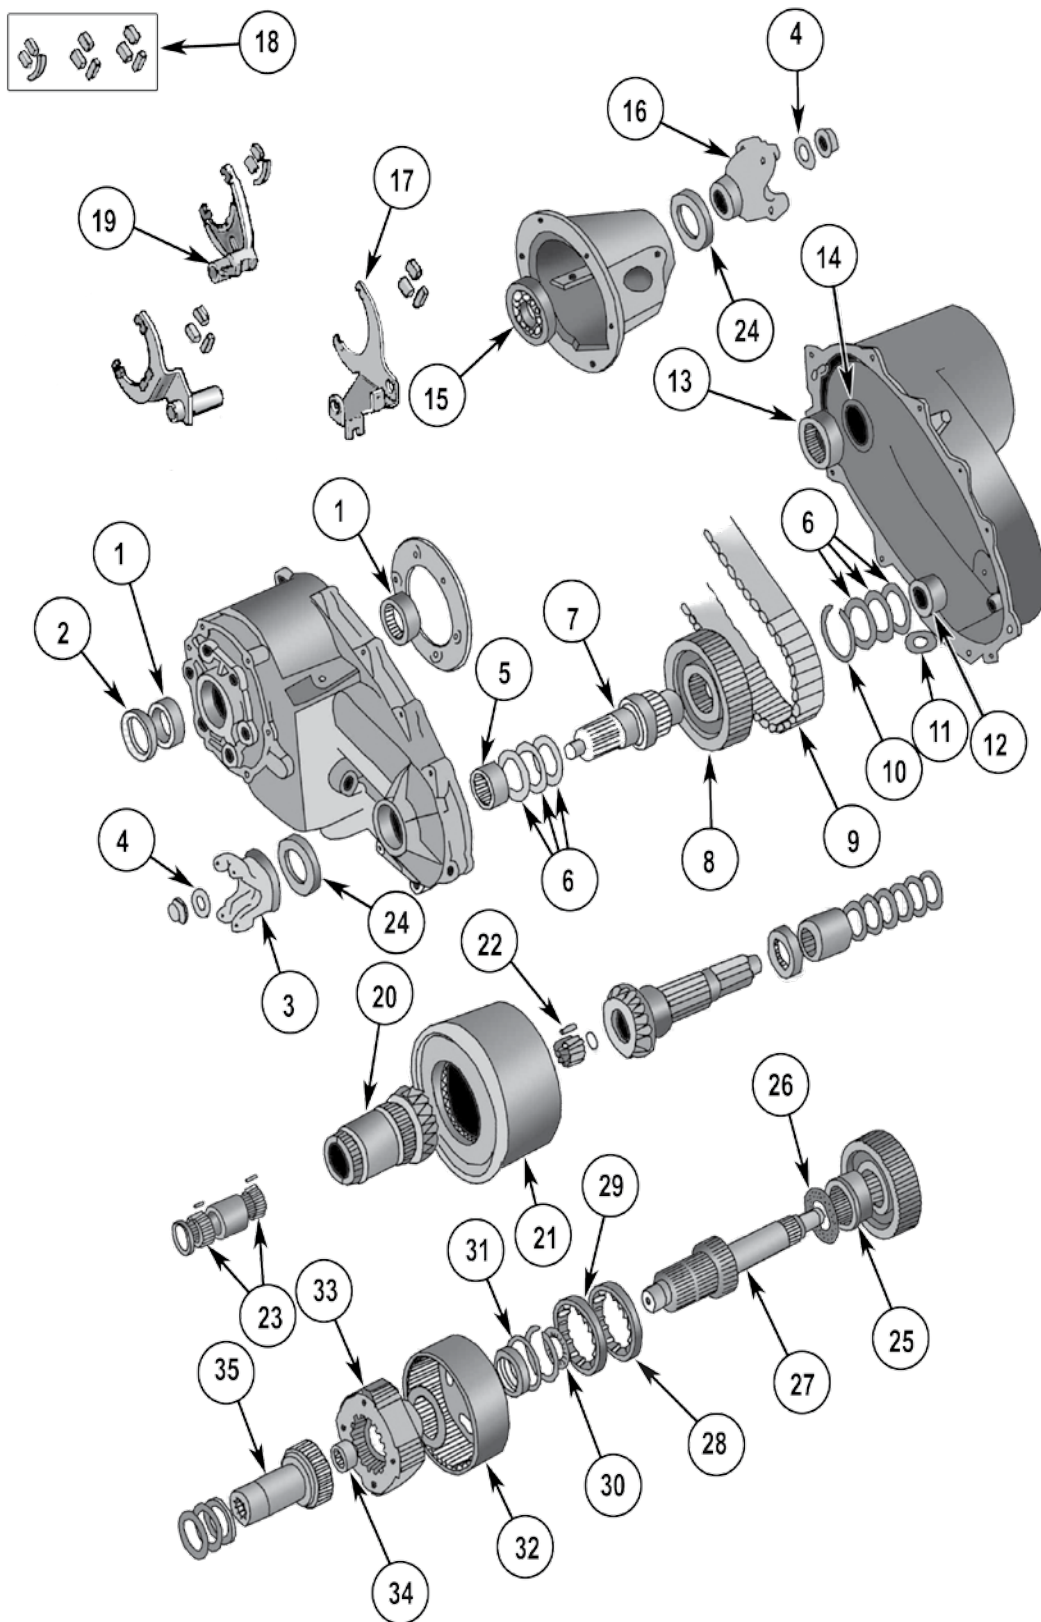

Transfer Case

NP 228/229

ITEM #	DESCRIPTION	COMMENTS	REPLACES PART #
1	Bearing, Input Shaft		J8130868
2	Seal, Input Shaft		J5359457
3	Yoke, Front Output		4856142
4	Seal Washer, Output Shaft	Front or Rear	J8130815
5	Bearing, Front Output Shaft	Front	J8130869
6	Bearing Assembly, Front Output Shaft	2 Required	J8130819
7	Shaft, Front Output		J8130850 *
8	Sprocket, Drive		83500491 *
9	Chain, Transfer Case		J8130831
10	Retaining Ring		J8130802 *
11	Magnet		3681601
12	Bearing, Front Output Shaft	Rear	4269189
13	Bearing, Rear Output Shaft	Front	J8133644 *
14	Seal, Rear Output		J8130982
15	Bearing, Rear Output Shaft	Rear	J8136626
16	Yoke, Rear Output	82/89 90/91	83503578 * 13775 *
17	Fork, Mode Shift		J8134275 *
18	Pad Kit, Shift Fork		15866
19	Fork, Range Shift		15618
20	Side Gear		13836 *
21	Viscous Coupling	NP228 NP229	83502517 * J8130800 *
22	Roller Bearing		J8130804 *
23	Roller Kit, Side Gear	Includes 85 Roller Bearings	J8130846
24	Seal, Output Shaft	Front or Rear	4762899
25	Side Clutch Gear		J8133633 *
26	Main Shaft Thrust Washer		J8130844 *
27	Main Shaft		15636 *
28	Collar, Shift		16111
29	Collar, Shift		16112
30	Thrust Bearing, Main Shaft		J8130879
31	Thrust Washer		4167959 *
32	Annulus Gear		4167954 *
33	Planetary Gear		4329198 *
34	Bearing, Input Shaft	Rear	J8130878
35	Shaft, Input		83500492

* This Part # not yet carried by Crown Automotive