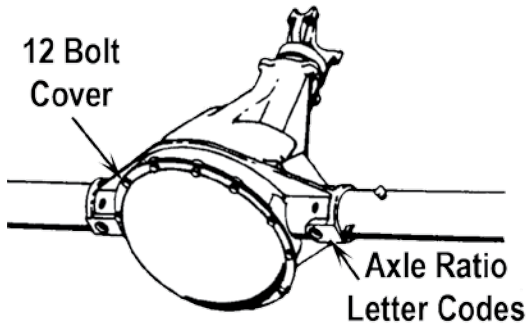

AXLE IDENTIFICATION CHART

AMC MODEL 20 REAR AXLE