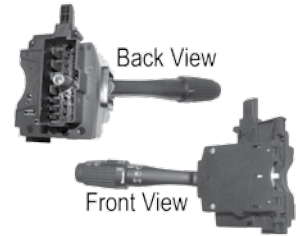

MULTI-FUNCTION SWITCHES

REPLACES PART #
56009135

97/00 TJ • 97/01 XJ

REPLACES PART #
5016708AD

01/06 TJ, Left Side, w/o Fog Lamps

REPLACES PART #
5016709AD

01/06 TJ Left, w/ Front Fog Lamps

REPLACES PART #
4728424

95/96 XJ, w/ Intermittant Wipers
93/96 ZJ, w/ Tilt
97/98 ZJ

REPLACES PART #
56042302AG

99/07 WJ w/ Automatic Headlamp
& Fog Lamps (US/Canada)

REPLACES PART #
56042299AG

99/04 WJ w/o Auto Headlamps
w/o Fog Lamps

REPLACES PART #
56042300AG

99/04 WJ w/o Auto Headlamps
w/ Fog Lamps

REPLACES PART #
56042301AG

99/04 WJ w/ Auto Headlamps
w/o Fog Lamps