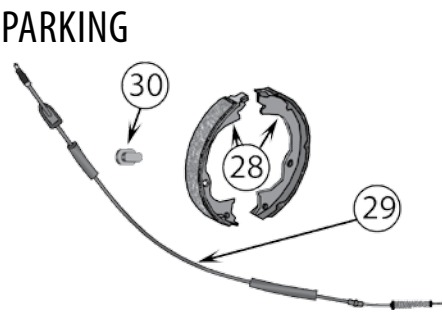

Brake

JK 2007 - 2011

ITEM #	DESCRIPTION	YEAR	POSITION/COMMENTS	REPLACES PART #
FRONT DISC BRAKES				
1	Pad Kit, Front Disc Brake	07/11		68003701AA
2	Rotor, Brake	07/12	11.89" Diameter	52060137AB
		08/11	Export, 13" Diameter	68040177AA
3	Caliper, Disc Brake	07/11	Right, Less Pads, w/ 11.89" Rotor	68003697AA
		07/11	Left, Less Pads, w/ 11.89" Rotor	68003707AA
		08/11	Right, Less Pads, Export, w/ 13" Rotor	68044863AA *
		08/11	Left, Less Pads, Export, w/ 13" Rotor	68044862AA *
4	Piston Kit, Caliper	07/11	Includes 1 Piston, 1 Seal and 1 Boot	68003698AA
5	Pin Kit, Caliper	07/11	w/ 11.89" Rotor	68003706AA
		08/11	Export, w/ 13" Rotor	68049018AA
6	Spring Kit, Pad Set	07/11		68003705AA
7	Bleeder Screw, Brake	07/11		5093343AA
8	Hub & Bearing	07/11	Includes Sensor	52060398AC
9	Stud, Wheel	07/11		68003282AA *
10	Sensor Package, Wheel Speed	07/11	Included In Hub	68003281AA *

* This Part # not yet carried by Crown Automotive

For Additional Brake Kits, See Chapter 20.
Copyright © 2012 Crown Automotive Sales Co., Inc. All rights reserved.