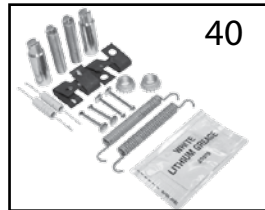

* This Part # not yet carried by Crown Automotive

Continued on next page

Brake

WK 2005 - 2010 • XK 2006 - 2010 (CONTINUED)

FRONT

HYDRAULICS

PARKING

REAR