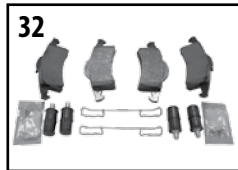

CROWN KITS

31	Front Brake Pad Master Kit	99/04	(Akebono Type) Incl. Pads, Springs & Pin Kit	5093183MK
		99/02	(Teves Type) Inc. Pads, Springs & Pin Kit	5011969MK
32	Rear Brake Pad Master Kit	99/04	Incl. Pads, Springs & Pin Kit	5011970MK
33	Rear Brake Service Kit	99/04	Incl. Rotors, Pads, Shoes & Hardware	52098666K
34	Disc Brake Service Kit, Front	99/02	w/ Teves Calipers, Incl. Rotors, Pads, Springs, Pin Kit	52098672K-E
35	Disc Brake Service Kit, Front	99/04	w/ Akebono Calipers, Inc. Rotors, Pads, Springs, Pin Kit	52098672K-L