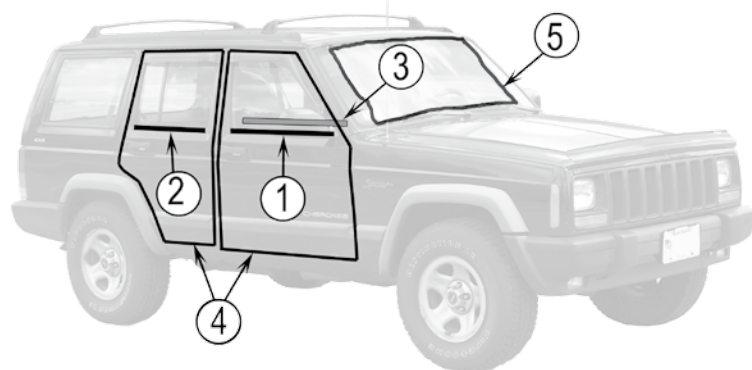

XJ - WEATHERSTRIP / SEAL 1984 - 2001

4

ITEM #	DESCRIPTION	POSITION	YEARS	COMMENTS	REPLACES PART #
1.	Weatherstrip, Window Glass	Outer, Front, Right	84/96	4 Door	55235408
		Outer, Front, Left	84/96	4 Door	55235409
		Outer, Front, Right	84/96	2 Door	55235406
		Outer, Front, Left	84/96	2 Door	55235407
2	Weatherstrip, Window Glass	Outer, Rear , L or R	84/96	4 Door	55235404
3	Weatherstrip, Window Glass	Inner, Front, Right	84/96	4 Door	55005528
		Front, Left	84/96	4 Door	55005529
4	Weatherstrip, Door	Front or Rear, L or R	84/96	Cut to Fit	55015782
5	Moulding, Windshield		97/01		55235391AB
6	Weatherstrip, Liftgate		94/01		55015783