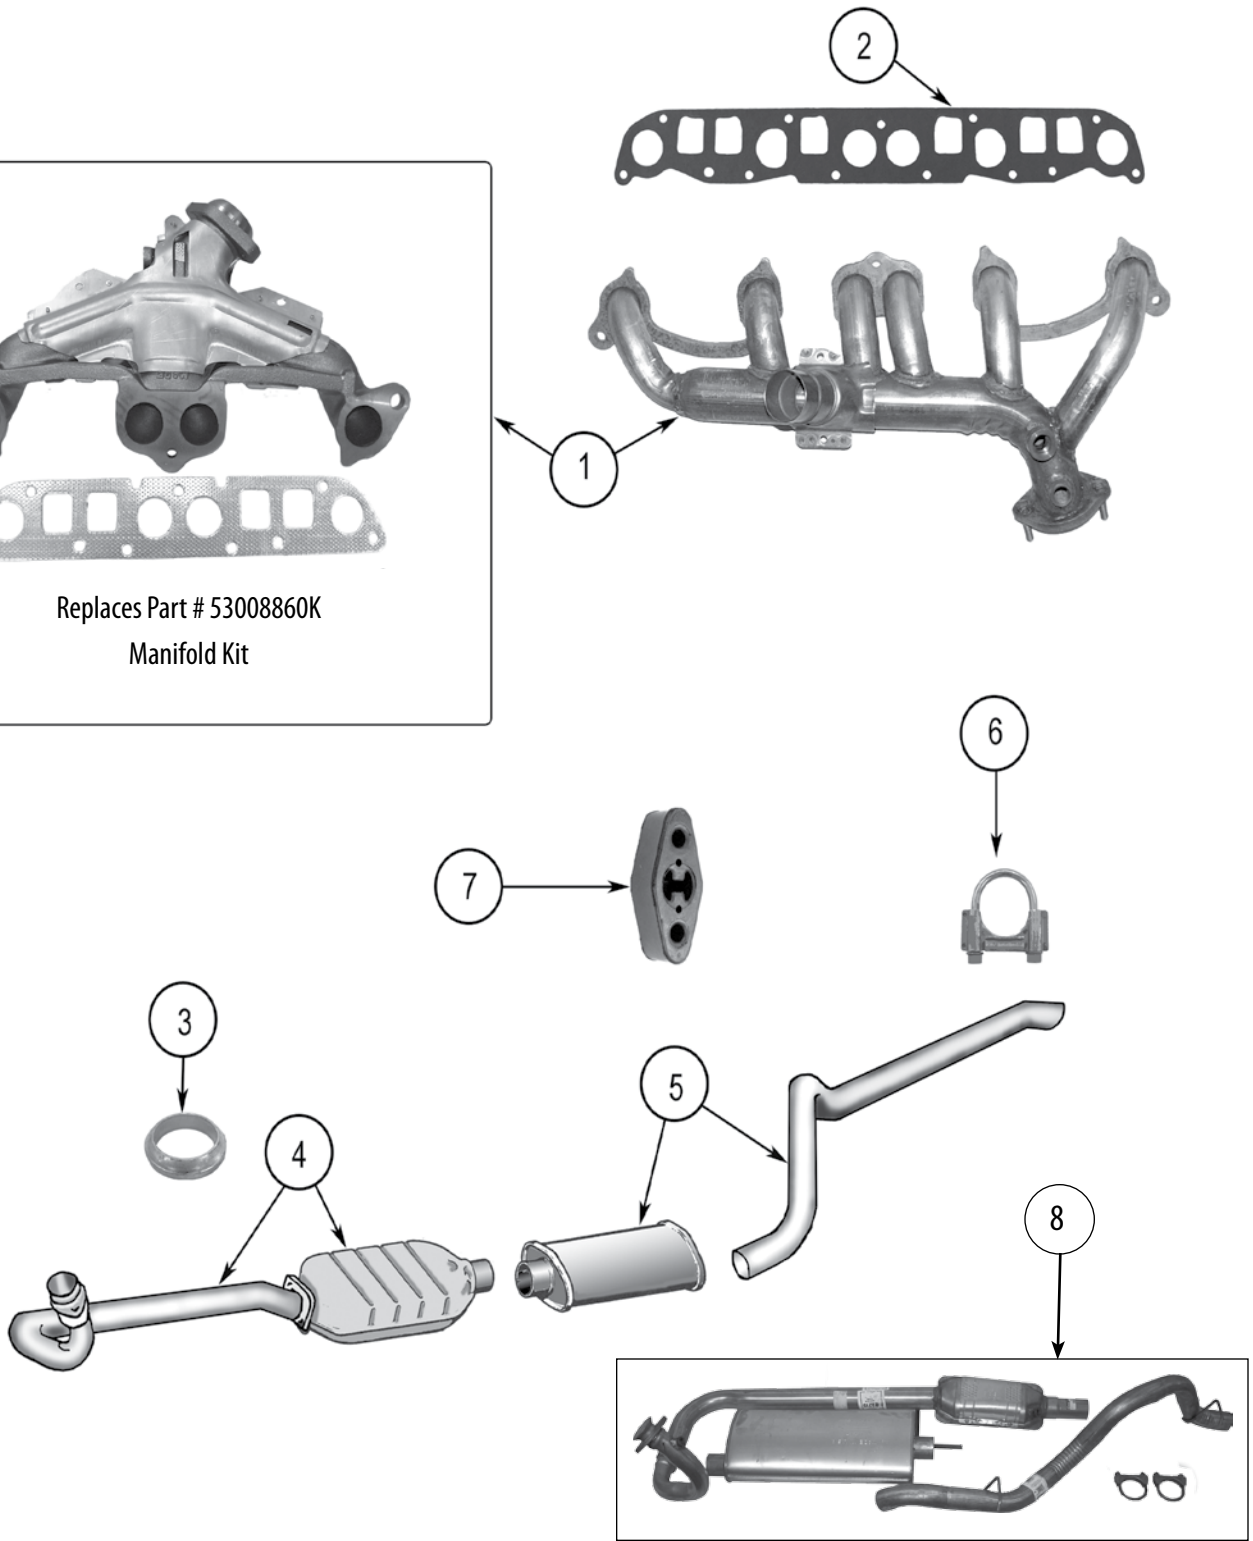

Exhaust

TJ - 1997-2006

ITEM #	DESCRIPTION	ENGINE	YEARS	COMMENTS	REPLACES PART #
1	Manifold, Exhaust	2.5	97/02	Includes Gasket	53008860K
		4.0	97/99	Includes Flex Bellows	4883385
		4.0	00/06	Front	53010196
		4.0	00/06	Rear	53010199
2	Gasket, Exhaust Manifold	2.5	97/02	Intake and Exhaust	J3242854
		4.0	97/99	Intake and Exhaust	53010238
		4.0	00/06	Intake and Exhaust	4854038
		2.4	03/06		4781255AA
3	Seal, Front Pipe to Manifold	4.0	97/99		52005431
4	Pipe & Catalytic Converter	2.5	97/99		52018933
		2.5	2000	Up to Jan 24, 2000 w/ Fed. Emiss. w/o Flange	52018933
		2.5	2000	After Jan 24,2000 w/ Flange	52018933AE *
		2.5	01/02		52101194AA *
		4.0	97/98		52018934
		4.0	1999	w/ Federal Emissions	52018934
		4.0	2000	Up to Jan 24, 2000	52101170AA *
		4.0	2000	After Jan 24, 2000-USA, w/ 01 Europe III	52101170AB *
5	Muffler & Tailpipe	2.5	97/02		52019242AC
		4.0	97/98		52019241
		4.0	99/00	Up to Jan 24, 2000, w/o Flange	52019241AC
		4.0	00/06	After Jan 24,2000, w/ Flange	52019241AF
		2.4	03/06		52019241AF
6	Clamp	All	97/06	2.00"	J8126663
		All	97/06	2.25"	83300061
		All	97/06	2.50"	4004445
7	Insulator, Tailpipe Hanger	All	97/06	2 Required	52101035
CROWN KITS					
8	Exhaust Kit	2.5	97/99		52018933K
		2.5	2000	w/ Fed. Emissions	52018933K
		4.0	97/98		52018934K
		4.0	1999	w/ Fed. Emissions	52018934K

* This Part # not carried by Crown Automotive