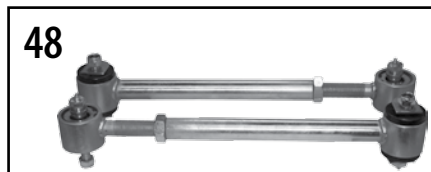

Steering & Suspension

ZJ, ZG - 1993/1998 (CONTINUED)

ITEM #	DESCRIPTION	POSITION	YEARS	MODEL(S)	COMMENT	REPLACES PART #
28	Track Bar	Front	93/98	All	LHD	52088432
			94/98	All	RHD	53054317
29	Control Arm	Front, Upper	93/98	All		52087711

Check Out Chapter 19 for **ROUGH TRAIL BY CROWN** HD Upgrades and Other Aftermarket Products. For Additional Steering & Suspension Kits, See Chapter 20.
Copyright © 2012 Crown Automotive Sales Co., Inc. All rights reserved.