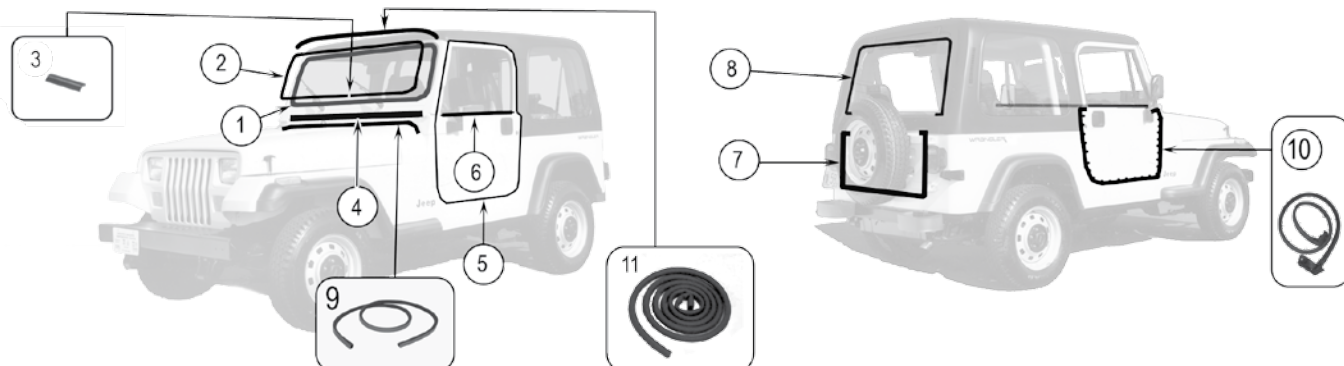

CROWN KITS

15 Window Regulator Kit, Includes Regulator, Black Handle and Screw

Right
Left

87/95
87/95

w/ Full Steel Doors
w/ Full Steel Doors

55074990K
55074991K

YJ - WEATHERSTRIP / SEAL 1987 -1995

ITEM #	DESCRIPTION	POSITION	YEARS	COMMENTS	REPLACES PART #
1	Weatherstrip, Windshield		87/95		55019988
2	Moulding, Windshield		87/95	"T" shaped	55010655
3	Cap, Weatherstrip (Clip)		87/95		55134656
4	Weatherstrip, Cowl To Windshield Frame		87/90		J5453950
			91/95		55009127
5	Weatherstrip, Door	Right	87/95	w/ Full Steel Doors	55176222
		Left	87/95	w/ Full Steel Doors	55176223
6	Weatherstrip, Door Glass	Right	87/95	Outer	55024254
		Left	87/95	Outer	55024255
		Right	87/95	Inner	J5762384
		Left	87/95	Inner	J5762385
7	Weatherstrip, Tailgate		87/95		55009742
8	Weatherstrip, Liftgate		87/95		55010064
9	Weatherstrip, Cowl to Hood		87/95		55008119
10	Weatherstrip, Door	Right	87/95	w/ Half Doors	55009828
		Left	87/95	w/ Half Doors	55009829
11	Weatherstrip, Windshield Frame to Top		87/95	w/ Hard Top	55052607