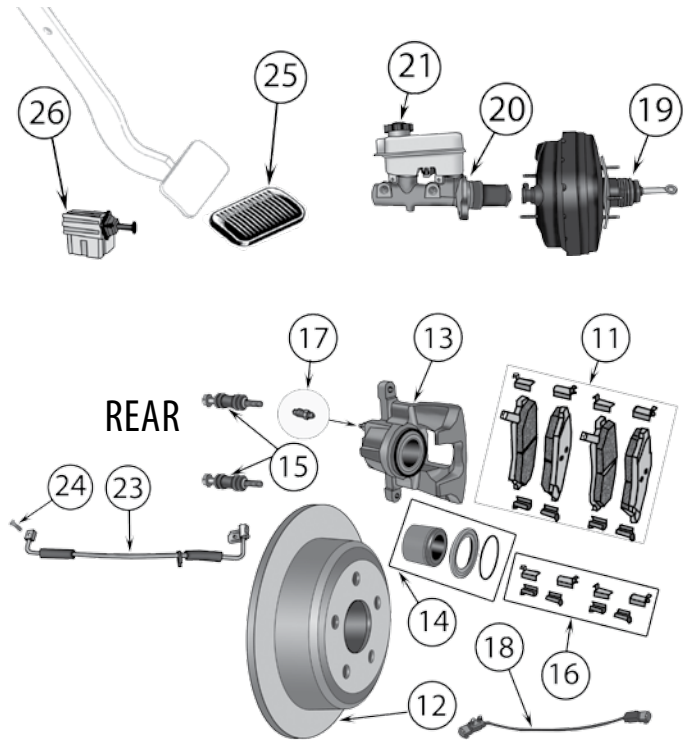

Brake

JK 2007 - 2011

ITEM #	DESCRIPTION	YEAR	POSITION/COMMENTS	REPLACES PART #
FRONT DISC BRAKES				
1	Pad Kit, Front Disc Brake	07/11		68003701AA
2	Rotor, Brake	07/12	11.89" Diameter	52060137AB
		08/11	Export, 13" Diameter	68040177AA
3	Caliper, Disc Brake	07/11	Right, Less Pads, w/ 11.89" Rotor	68003697AA
		07/11	Left, Less Pads, w/ 11.89" Rotor	68003707AA
		08/11	Right, Less Pads, Export, w/ 13" Rotor	68044863AA *
		08/11	Left, Less Pads, Export, w/ 13" Rotor	68044862AA *
4	Piston Kit, Caliper	07/11	Includes 1 Piston, 1 Seal and 1 Boot	68003698AA
5	Pin Kit, Caliper	07/11	w/ 11.89" Rotor	68003706AA
		08/11	Export, w/ 13" Rotor	68049018AA
6	Spring Kit, Pad Set	07/11		68003705AA
7	Bleeder Screw, Brake	07/11		5093343AA
8	Hub & Bearing	07/11	Includes Sensor	52060398AC
9	Stud, Wheel	07/11		68003282AA *
10	Sensor Package, Wheel Speed	07/11	Included In Hub	68003281AA *

* This Part # not yet carried by Crown Automotive

For Additional Brake Kits, See Chapter 20.
Copyright © 2012 Crown Automotive Sales Co., Inc. All rights reserved.