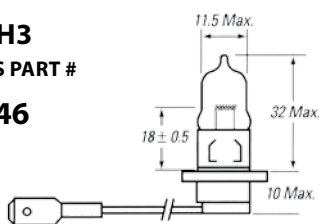

7/16" BULB - 11.5 MM

MFG # H3
REPLACES PART #
4728646