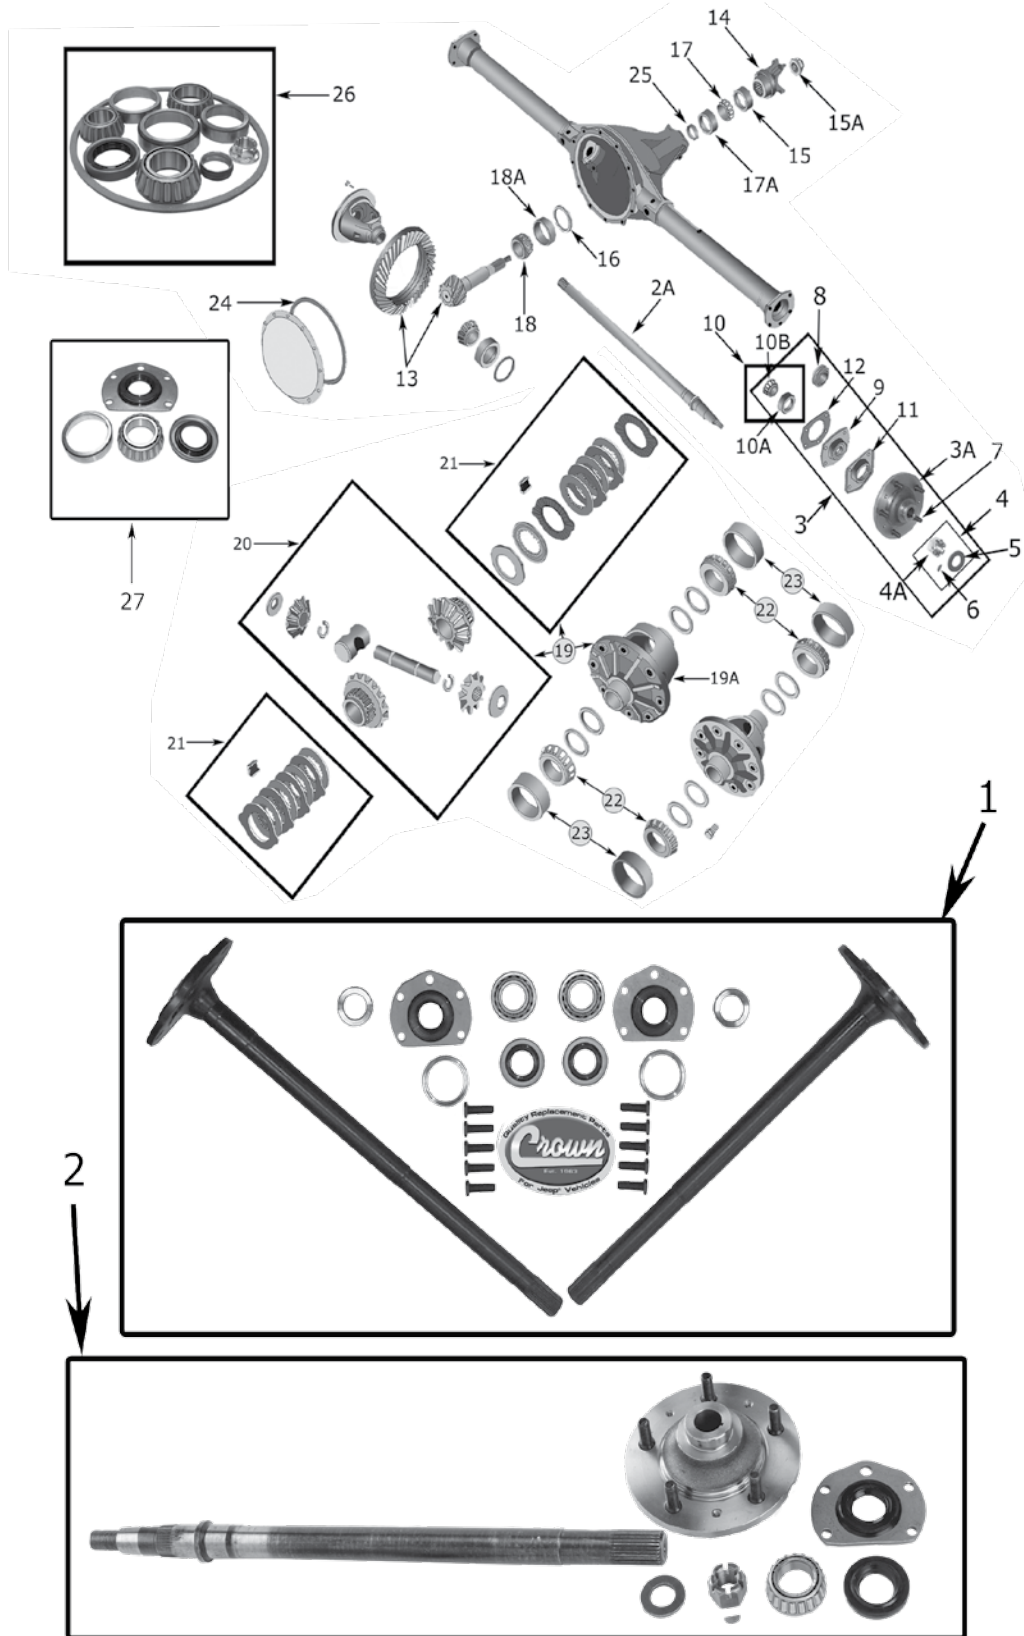

Axle / Differential

MODEL 20 REAR AXLE

CJ, SJ AND (J-SERIES) 1976 - 1986 (CONTINUED)

CJ'S • SJ • (J-SERIES) 1976 - 1986 (CONTINUED)

1

ITEM#	DESCRIPTION	YEAR/MODEL	COMMENTS	REPLACES PART #
10A	Cup, Bearing, Axle	76/86 CJ		J5360955
10B	Cone, Bearing, Axle	76/86 CJ		J3150046
11	Retainer, Axle Shaft	76/86 CJ		J3184573
		80/86 SJ		J8133197
12	Shim, Wheel Bearing	76/86 CJ	.003" Thick	J3141319
		76/86 CJ	.010" Thick	J3141320
13	Gear & Pinion Set	CJ & SJ	2.73 Ratio (41/15)	J8132699
		CJ & SJ	3.31 Ratio (43/13)	J8132700
		CJ & SJ	3.54 Ratio (39/11)	J4486825
		CJ & SJ	4.10 Ratio (41/10)	J8127072
		CJ & SJ	4.56 Ratio (41/9)	J8134410
14	Yoke, Pinion	CJ & SJ	U-Bolt Type	J8129201
		CJ & SJ	Strap & Bolt Type	83502058
15	Seal, Pinion	CJ & SJ		83504946
15A	Nut, Pinion Lock	CJ & SJ		J3182601
16	Shim Set, Pinion	CJ & SJ	(.093 - .098 Thicknesses)	3205533K
17	Cone, Bearing Pinion, Outer	CJ & SJ		J3172135
17A	Bearing Cup, Pinion, Outer	CJ & SJ		J3172134
18	Bearing Cone, Pinion, Inner	CJ & SJ		J3172563
18A	Cup, Bearing Pinion, Inner	CJ & SJ		J3172564
19	Case Assembly, Trac-Lok	CJ	3.31, 3.54, 3.73, 4.10, 4.56	J3212192
19A	Case Only, Trac-Lok	CJ	3.31, 3.54, 3.73, 4.10, 4.56	J8120280
20	Gear Set, Differential	CJ & SJ	(Standard)	J8127092
		CJ & SJ	(Trac-Lok)	J8120326
21	Disc Kit, Differential	CJ & SJ	(Trac-Lok)	J8120325
22	Bearing Cone, Differential Case	CJ & SJ		J3172565
23	Bearing Cup, Differential Case Side	CJ & SJ		J3172566
24	Gasket, Differential Cover	CJ & SJ		J3172122
25	Spacer, Pinion	CJ & SJ		J3185971
26	Bearing & Seal Kit	76/86 CJ		AM20BK
27	Bearing & Seal Kit	76/86 CJ	(Need 2 Kits Per Axle)	3150046K
		80/86 SJ		J8130510