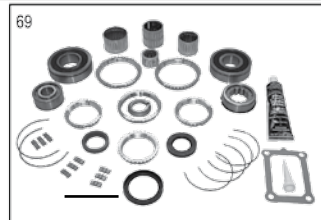

Manual Transmission

AX15 TRANSMISSION

CONTINUED

ITEM #	DESCRIPTION	COMMENTS	REPLACES PART #
34	Spring, 1st & 2nd Gear Synchronizer	2 Required	83506254
35	Hub, 1st & 2nd Gear Synchronizer		83506247
36	Key, 1st & 2nd Gear Synchronizer	3 Required	83506250
37	Gear, 1st & 2nd Reverse Sliding Gear		5252082
38	Gear, 1st		4636368
39	Spacer, Output Shaft		83506280 *
40	Bearing, 1st Gear	Caged Roller Bearing	83506075
41	Thrust Washer, 1st Gear		83506246 *
42	Spring, 3rd & 4th Gear Synchronizer	2 Required	83506255
43	Retainer, Front Bearing	88/91 92/93 94/99	5252052 * 4636367 4636382
44	Switch, Back Up Lamp		83500629
45	Case, Transmission		5252034
46	Retainer, Rear Bearing		5252036
47	Adapter, Transfer Case	XJ, MJ, ZJ w/ 4WD YJ, TJ	4636372 * 4636373 *
48	Seal, Output	4WD	83503108
49	Gear, Reverse Idler		5252084
50	Shaft, Reverse Idler		83506258
51	Plug, Drain		83500512
52	Bearing, Cluster Gear	Front	83506259
53	Cluster Gear		4636371
54	Bearing, Cluster Gear	Rear	83506080
55	5th Gear Counter	88/92 Up to Serial No. 00705123 92/99 After Serial No. 00705123	4637535 4637527
56	Key, 5th Gear Synchronizer	88/92 Up to Serial No. 00705123 92/99 After Serial No. 00705123	83506256 4637532
57	Sleeve, 5th Gear Synchronizer		83506257
58	Blocking Ring, 5th Gear Synchronizer	88/92 Up to Serial No. 00705123 92/99 After Serial No. 00705123	83506253 4637533
59	Gear, 5th Splined		83506242
60	Thrust Washer, Cluster Gear 5th Gear		83506245
61	Bearing, 5th Gear	Caged Roller Bearing	83506079
62	Spring, 5th Gear Synchronizer	88/92 Up to Serial No. 00705123, 2 Required 92/99 After Serial No. 00705123, 2 Required	83506254 4637534
63	Ball, Reverse		83500573
64	Bearing, Output Shaft		83506073
65	Gear, 5th	Main Shaft Side	5252083
66	Bezel, Gearshift Lever Boot	84/94 XJ, MJ / 97/04 TJ	53000056AB

CROWN KITS

67	Bearing and Seal Kit	AX15-BK
68	Gasket and Seal Kit	AX15-GS
69	Master Overhaul Kit	AX15-MASKIT

* This Part # not carried by Crown Automotive