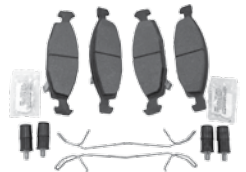

Replaces Part #
5011969MK

Front
99/04 WJ, WG Grand Cherokee™ w/ Teves (Black) Calipers
Includes: Brake Pads, Springs and Caliper Pin Kit