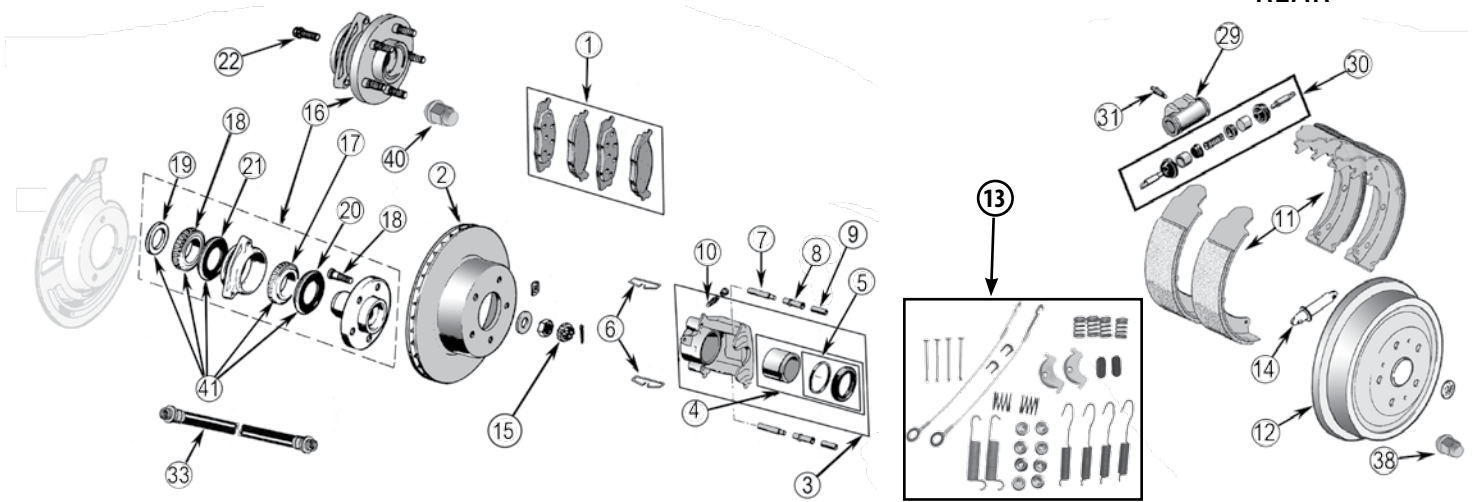

ITEM #	DESCRIPTION	YEARS	COMMENTS	REPLACES PART #

FRONT DISC BRAKES

1	Pad Set	87/89	Semi-Metallic	83501167
		90/95	Semi-Metallic	5252531
2	Rotor	87/89	1 Piece Cast Type	J3251156
		90/95	2 Piece Composite Type	52005000
3	Caliper Assembly	87/89	Right, Less Pads	J8133846
		87/89	Left, Less Pads	J8133847
		90/95	Right, Less Pads	5252984
		90/95	Left, Less Pads	5252985
4	Piston Kit, Caliper	87/89	Includes 1 Piston, 1 Seal and 1 Boot	J8133845
		90/95	Includes 1 Piston, 1 Seal and 1 Boot	5252614
5	Seal Kit, Caliper	87/95	Includes 1 Seal and 1 Boot	J8133852
6	Spring, Caliper Support	87/95	"Anti-Rattle Clip"	J3239865
7	Pin, Caliper	87/89		83504655
		90/95		5253000
8	Bushing, (Boot), Caliper Pin	87/89		52001701
		90/95		4383471
9	Sleeve, Caliper	87/89		J3239867
		90/95		4423573
10	Bleeder Screw, Front	87/95		J8129722

For Additional Brake Kits, See Chapter 20.

Copyright © 2012 Crown Automotive Sales Co., Inc. All rights reserved.