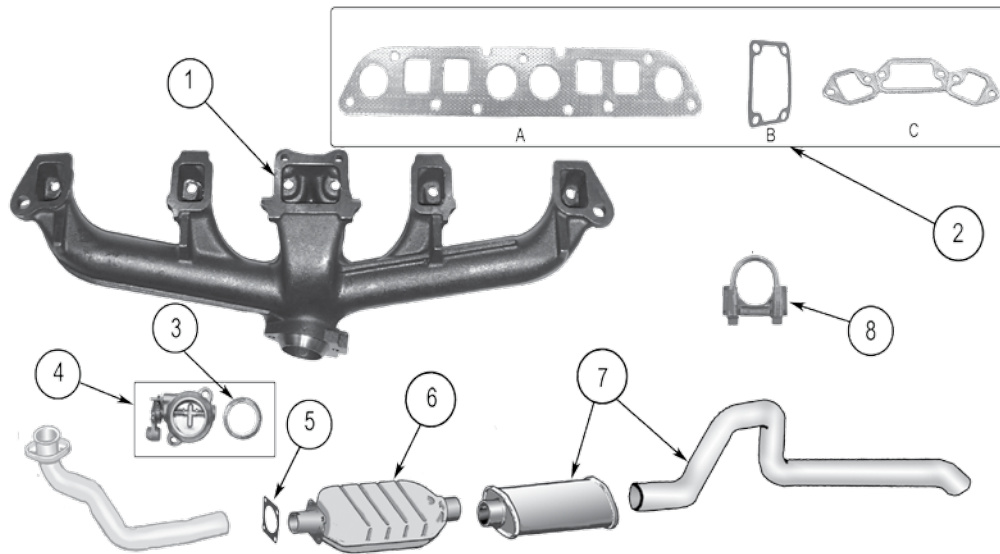

Exhaust

CJ - 1976-1986

ITEM #	DESCRIPTION/ POSITION	ENGINE	YEARS	COMMENTS	REPLACES PART #
1	Manifold, Exhaust	2.5L AMC	83/86	Complete Kit (w/ Gasket)	53008860K
		3.8L (232)	72/79		J8124999
		4.2L (258)	72/79		J8124999
		4.2L (258)	80/86	If w/o Emission Pump Use (6) G444618 Plugs	J3237427
		5.0L (304)	72/81	Left Side	J8122442
		5.0L (304)	72/81	Right Side	J8121274
2A	Gasket, Exhaust Manifold	2.5L AMC	83/86		J3242854
		4.2L (258)	72/86		J3242855
2B		4.2L (258)	72/79	Intake To Exhaust	J3184277
2C		5.0L (304)	72/81	L or R, Exhaust Man. to Cyl. Head	J3237270
3	Seal, Front Pipe to Manifold	4.2L (258)	72/79		J3223546
		5.0L (304)	74/81		J3223547
4	Damper, Exhaust to Manifold	5.0L (304)	75/81	Includes Damper & Seal	J3238998
5	Gasket, Catalytic Converter	All	75/86	w/ Flanged Catalytic Converter	52017817
6	Catalytic Converter	2.5L AMC	84/86		J5370129
		4.2L (258)	83/86	Except Canada	J5370129
		5.0L (304)	1981		J5370051
7	Muffler Assembly	2.5L ALL	81/86	Includes Tailpipe, USA, (CJ-5,7 Only)	J5362725
		4.2L (258)	81/86	Includes Tailpipe (CJ-5,7 Only)	J5362725
		5.0L (304)	79/81	Includes Tailpipe (CJ-5,7 Only)	J5362725
8	Clamp, Exhaust	All	72/86	2.00"	J8126663
		All	72/86	2.25"	83300061

* This Part # not carried by Crown Automotive