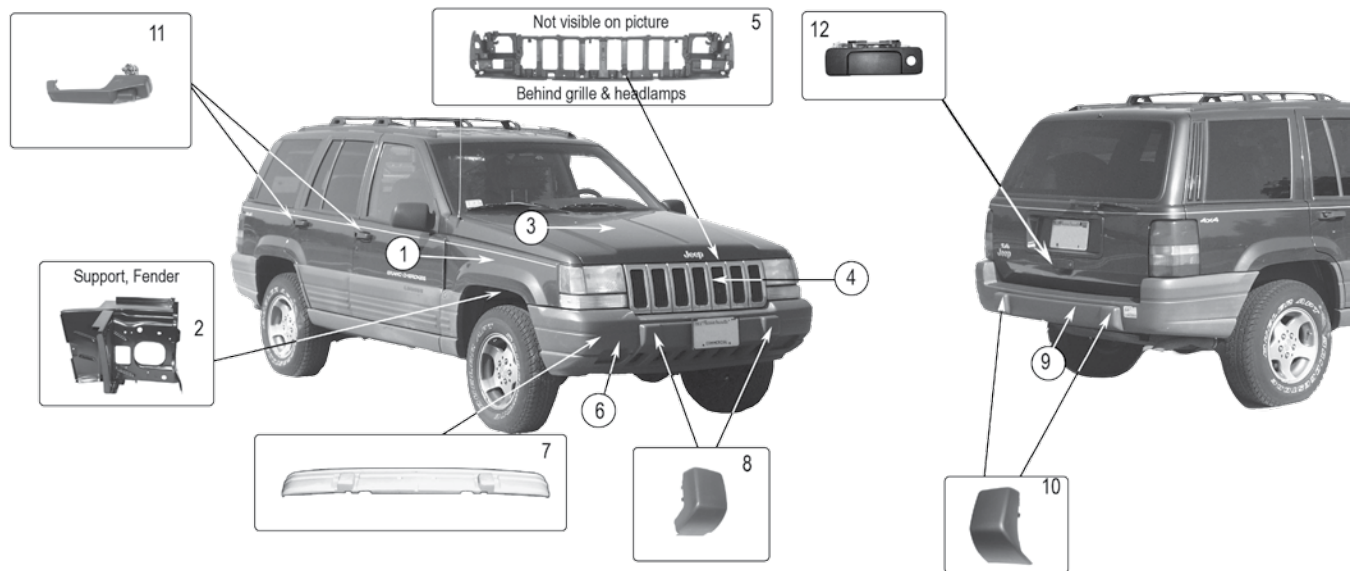

Body

ZJ - EXTERIOR 1993 - 1998

ITEM #	DESCRIPTION	POSITION	YEARS	COMMENTS	REPLACES PART #
1	Fender	Right	93/98		55031834
		Left	93/98		55031835
2	Support, Front Fender	Right	93/94		55254738 *
		Left	93/94		55254739 *
3	Hood		93/98		55255640
4	Grille, Radiator		93/95	Chrome	55054890
			96/98	Chrome	55055059
			93/95	Black	5DF54MX8
5	Header Panel (Reinforcement)		93/95	w/o Headlamp Leveling Device	55054886
			96/98	w/o Headlamp Leveling Device	55054996
6	Fascia, Front Bumper		93/95	Black, Paintable, Limited or Orvis, w/ Fog Lamps	4713455
			93/95	Gray, Laredo w/ or w/o Fog Lamps	55032684
			93/95	Black, Paintable, Limited, w/o Fog Lamps	4761569
			96/98	Black, Paintable, Limited, w/ Fog Lamps	4798891
			96/98	Gray "Laredo", w/ Fog Lamps	5DN63SS5
			96/98	Gray "Laredo", w/o Fog Lamps	5DS04SS5 *
7	Absorber, Front Bumper		93/95		55031452
8	Guard, Front Bumper	Right	93/95		4741102
		Left	93/95		4741103
9	Fascia, Rear Bumper		93/95	Black, Paintable, Limited or Orvis	4713456
			93/95	Gray, Laredo w/ "Nerf Strips"	55032692
10	Guard, Rear Bumper	Right	93/95		4741100
		Left	93/95		4741101
11	Handle, Door - Exterior	Right	93/94	Front Door	55075652
		Left	93/94	Front Door	55075653
		Right	95/98	Front Door	55076092
		Left	95/98	Front Door	55076093
		Right	93/98	Rear Door	55075654
		Left	93/98	Rear Door	55075655
12	Handle, Liftgate		95/96	w/o Flipper Glass, 97 w/ Fixed Backlight	5076016AE
			1997	w/ Fixed Backlight	55076016AE

* This Part # not yet carried by Crown Automotive