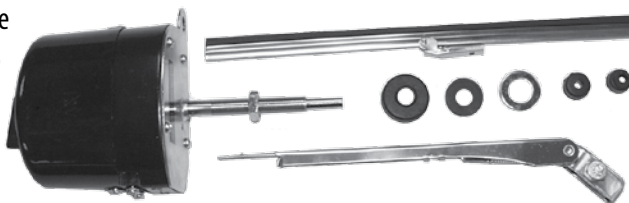

WIPER LINKAGE KITS

For 76-86 CJ-5, 7, 8

Replaces Part #

5453958K

For 97-06 TJs

Replaces Part #

55156374LK

MASTER KIT

For 76-86 CJ-5, 7, 8

Includes Arms & Blades

Replaces Part #

5453958KM

WIPER MOTOR KITS

BLACK 12 VOLT WIPER MOTOR KIT

For MB, CJ-2A, 3A, 3B, 5, 6

Replacing Vacuum Type. Includes: Motor, Arm and Blade

Replaces Part #

12V

12 VOLT STAINLESS STEEL WIPER MOTOR KIT

For MB, CJ-2A, 3A, 3B, 5, 6

Replacing Vacuum Type. Includes: Stainless Steel Motor, Arm and Blade w/ Wiring for Toggle Switch

Replaces Part #

12V-ST