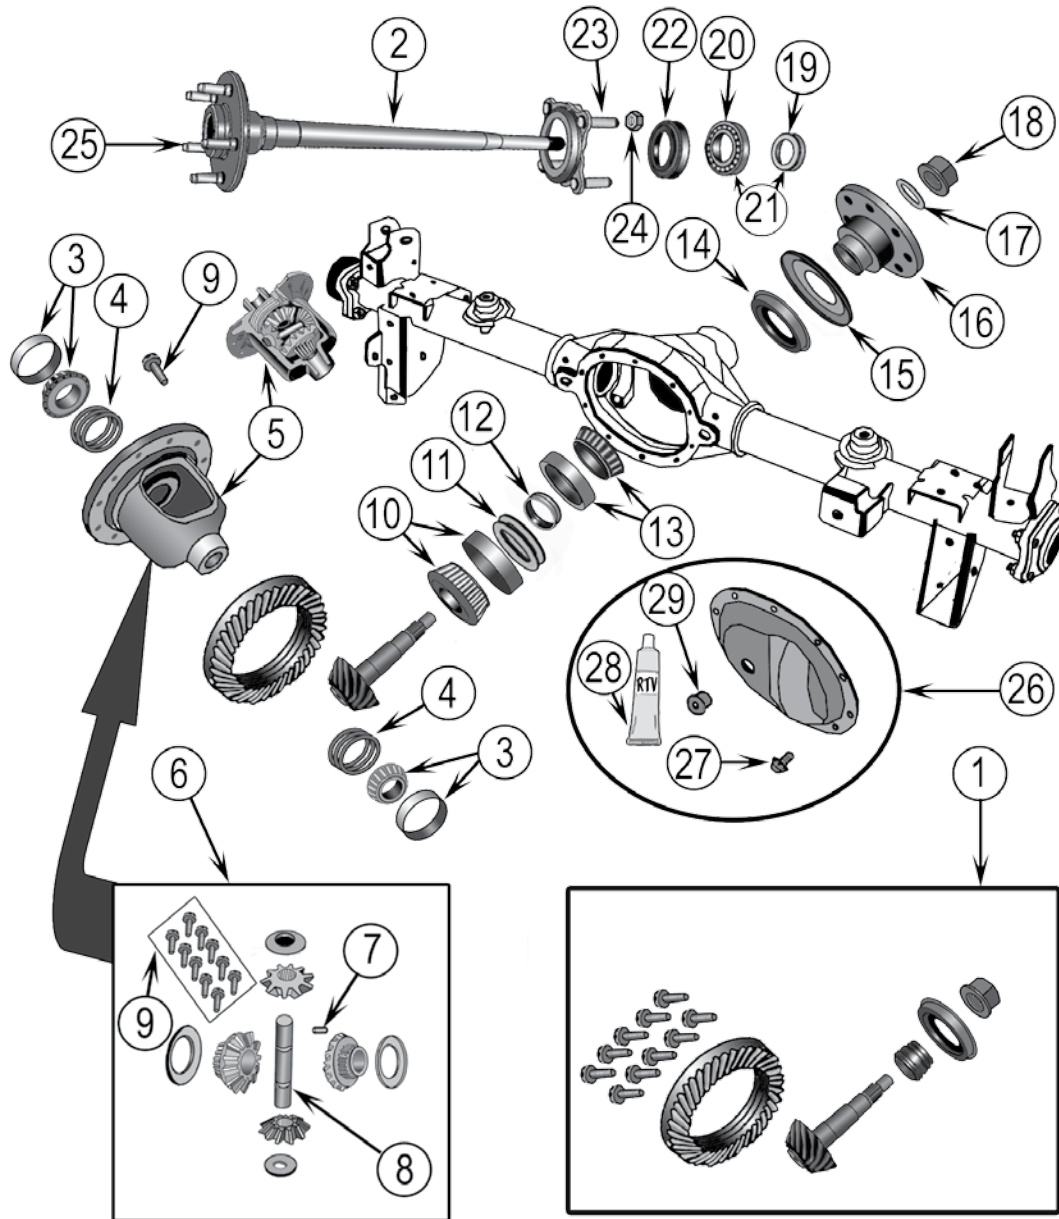

Axle / Differential

MODEL 35 REAR AXLE

JK 2007

ITEM #	DESCRIPTION	COMMENTS	REPLACES PART #
1	Gear Kit, Ring & Pinion	3.21 Axle Ratio 4.10 Axle Ratio	68003525AA * 68003538AA *
2	Shaft, Axle	Left, Includes Bearing, Seal, Retainer, Ring Right, Includes Bearing, Seal, Retainer, Ring	68003533AA 68003534AA