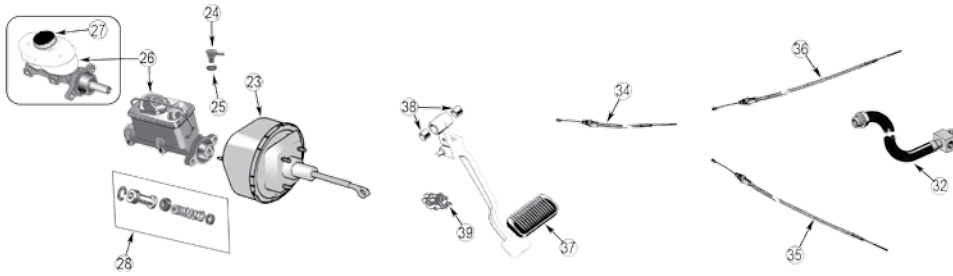

Brake

YJ 1987 - 1995 (CONTINUED)