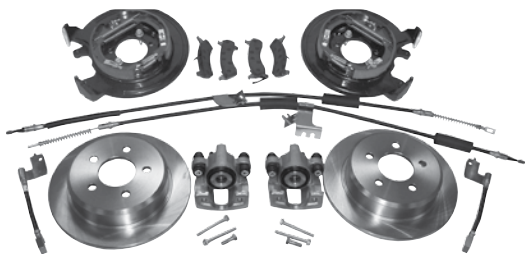

D35DISC

Kit fits Jeep® vehicles w/ Dana 35 Axles:
93/98 ZJ Grand Cherokee™
97/06 TJ Wrangler™
Without ABS

Kit Includes: Pads, Rotors, Parking Brake Assembly, Calipers, Mounting Brackets, Brake Hoses, Parking Brake Cables and Hardware.