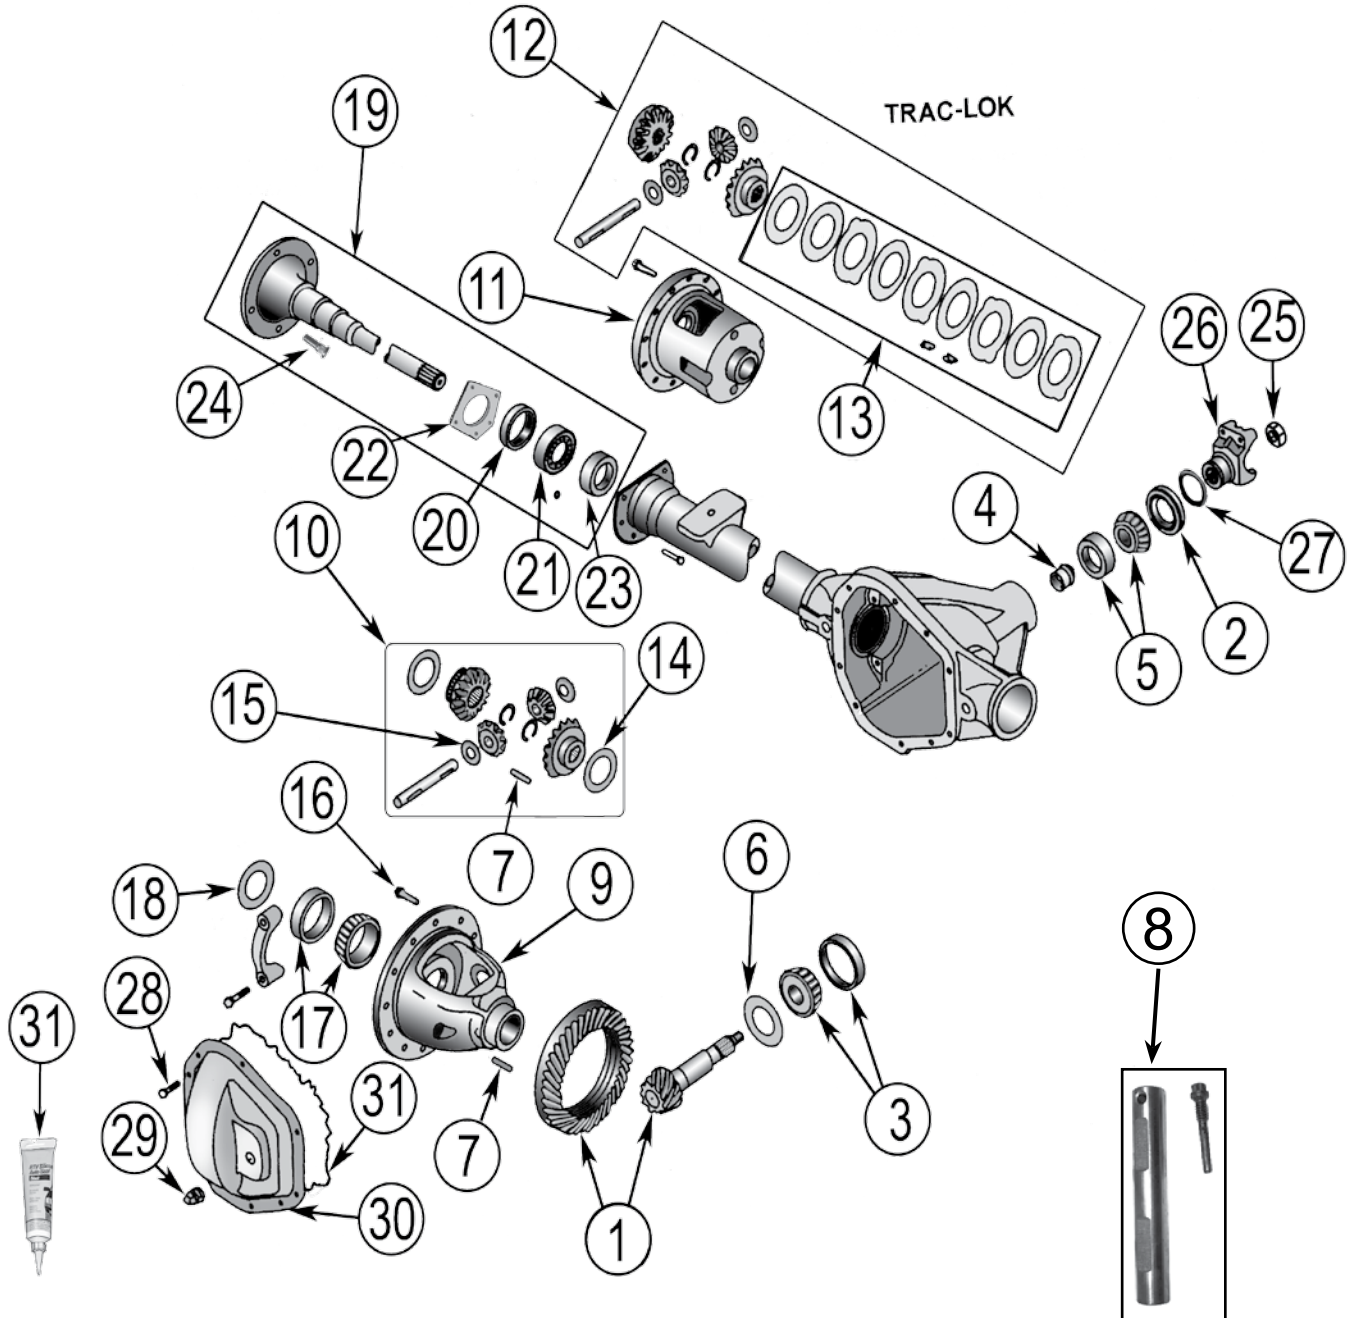

WK 2005 - 2010 • XK 2006 - 2010

ITEM	DESCRIPTION	YEARS	COMMENT	REPLACES PART #
5	Adjuster, Differential Bearing	05/10		3507876AB *
6	Case, Differential	2005	Vari-Lok	52114259AB *
		05/07	Standard Differential	52114574AA *
		08/10	Standard Diff w/o Tag 68031427AA	52114574AA *
		08/10	Standard Diff w/ Tag 68031427AA	68032258AA *
		05/10	Electric Limited Slip Differential	52104674AE *
7	Bolt, Ring Gear	05/06	Electric Limited Slip Differential, Rear	J0649454
		05/07	Standard Differential	6507634AA *
		08/10	w/ Tag 68031427AA	6509207AA *
		08/10	w/o Tag 68031427AA	6508815AA *
8	Gear Package, Differential	05/10	Standard Differential Only	4883087
9	Washer Package, Gear Side Thrust	05/10	Standard Differential Only	4883085
10	Washer, Pinion Gear	05/10	Standard Differential Only, Thrust	2852912 *
11	Shaft, Differential Pinion	05/06	Standard Differential Only	52069657 *
		07/10	Standard Differential Only	52114600AA *
12	Screw, Differential Pinion	05/07	Standard Differential Only	3507724 *
13	Lock, Differential Bearing	05/09		3723859 *
14	Bearing, Drive Pinion	05/09	Outer	J3156063
15	Cup, Pinion Bearing	05/09	Outer	J3156062
17	Spacer, Drive Pinion	05/10	Crush	3507575
18	Cup, Pinion Bearing	05/10	Inner	J3172564
19	Bearing, Drive Pinion	05/10	Inner	J3172563
20	Seal, Drive Pinion	05/10		52070339AB
21	Flange, Driveshaft Yoke	05/10		52114046AC *
22	Nut, Pinion Yoke	05/07		6036572AA*
		08/09	w/o Tag 68031427AA	6036572AA*
		08/09	w/ Tag 68031427AA	6036698AA*
23	Sensor, Wheel Speed	05/10		56044146AB *
24	Screw, Wheel Speed Sensor	05/10	Right or Left	6506968AA *
25	O-Ring, Hub & Bearing to Axle	05/10	Right or Left	52114079AA
26	Harness	05/10	Electric Limited Slip Differential, Rear, Only	52114328AC *
27	Actuator, Axle Locker	05/10	Electric Limited Slip Differential, Rear, Only	52114003AD *
28	Snap Ring	05/10	Electric Limited Slip Differential, Rear, Only	5135813AA *
29	O-Ring	05/10	Electric Limited Slip Differential	5135814AA*
30	Screw & Washer, Diff. Cover	05/07		6033043 *
31	Plug, Differential Cover	05/10		52070428AA *
32	Cover, Differential	05/10	Standard Differential	3723681AC *
		05/10	Electric Limited Slip Differential, Rear	52114002AA *
33	Sealant, RTV	05/10		J8993317
34	Hub & Bearing	05/10		52111884AB
35	Bearing Kit, Differential	05/10	Contains 2 Bearings & 2 Cups	4864213
36	Bearing Kit, Pinion	05/10	Inner	4746979
37	Bearing Kit, Pinion	05/10	Outer	05252508

* Not Yet Carried By Crown Automotive

Axle / Differential

MODEL 35/194MM REAR AXLE

KJ 2002