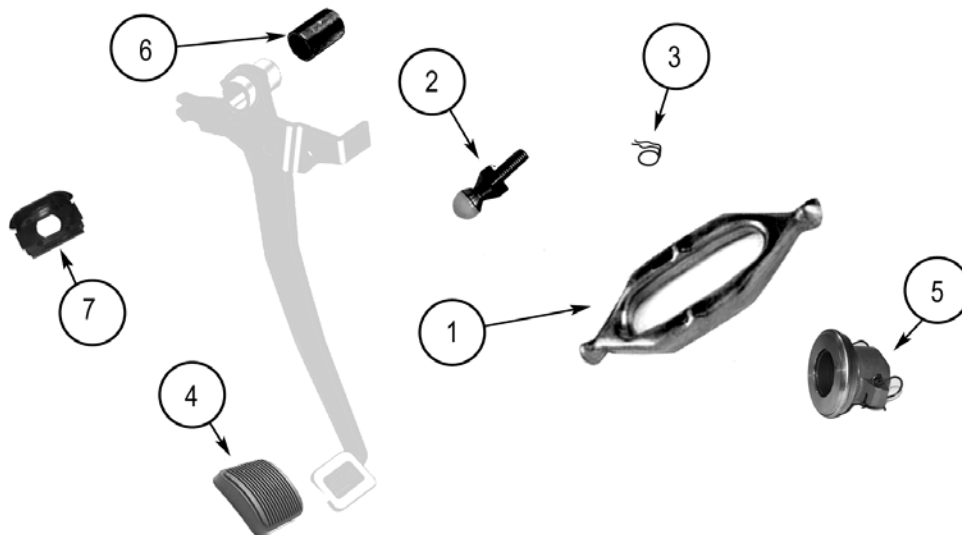

Clutch

CLUTCH LINKAGE HARDWARE - YJ, TJ, JK

ITEM #	DESCRIPTION	MODEL	YEAR	ENGINE	REPLACES PART #
1	Fork (Lever), Clutch Throwout	YJ	94/95	All	53006388
2	Pivot, Clutch Release	YJ	94/95	All	52087542
3	Spring, Throwout Lever (Fork)	YJ	94/95	All	4338855
4	Pad, Clutch Pedal	YJ	87/95	All	52002750
5	Sleeve, Clutch Throwout Bearing	YJ	94/95	All	53008342
6	Bushing, Clutch Pedal	YJ	87/95	All	J0946177
7	Grommet, Timing Probe	YJ	91/95	All	53006010

1	Fork (Lever), Clutch Throwout	TJ	97/06	All	53006388
2	Pivot, Clutch Release	TJ	97/06	All	52087542
3	Spring, Throwout Lever (Fork)	TJ	97/06	All	4338855
4	Pad, Clutch Pedal	TJ	97/06	All	52002750
5	Sleeve, Clutch Throwout Bearing	TJ	97/06	All	53008342
7	Grommet, Timing Probe	TJ	97/04	All	53006010

1	Fork (Lever), Clutch Throwout	JK	07/11	All	53006388
2	Pivot, Clutch Release	JK	07/11	All	52087542
3	Spring, Throwout Lever (Fork)	JK	07/11	All	4338855
4	Pad, Clutch Pedal	JK	07/11	All	52002750
5	Sleeve, Clutch Throwout Bearing	JK	07/11	All	53008342