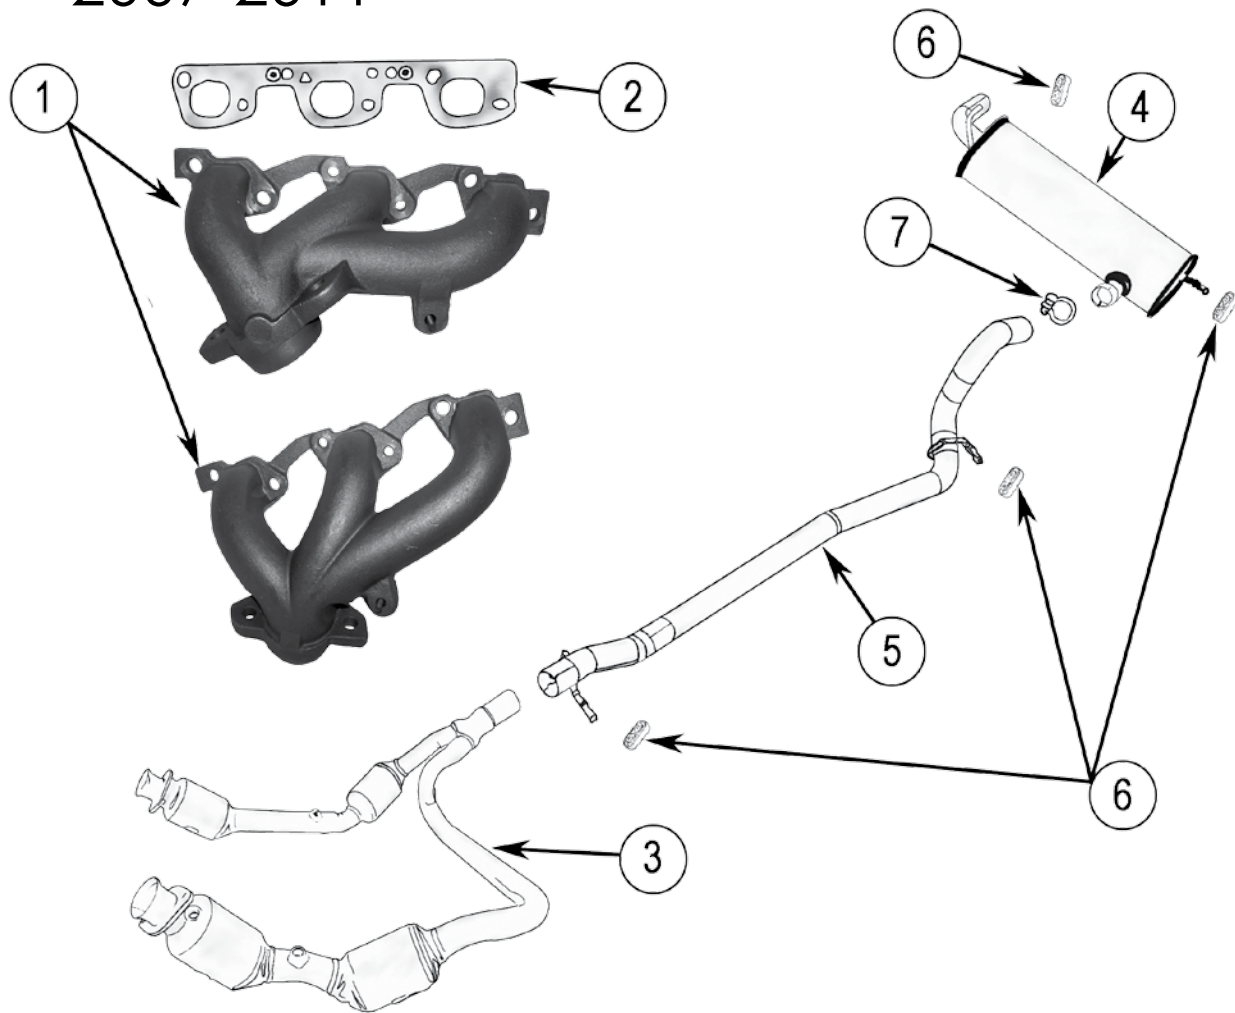

Exhaust

JK - 2007-2011

ITEM #	DESCRIPTION	ENGINE	YEARS	COMMENTS	REPLACES PART #
1	Manifold, Exhaust	3.8 3.8	07/11 07/11	Left Right	4666024AD 4666026AB
2	Gasket, Manifold	3.8	07/11	Left or Right	4892409AA
3	Pipe and Converter, Exhaust	3.8 3.8	07/09 10/11		52059930AG * 68040901AB *
4	Muffler	All	07/11		52059937AH *
5	Pipe, Exhaust Support	3.8 3.8	07/11 07/11	2-Door 4-Door	52059939AG * 52059938AI *
6	Isolator, Exhaust Support	3.8	07/11		52059929AA *
7	Clamp, Exhaust	3.8 3.8	2007 08/11		52110201AA * 55398182AA *