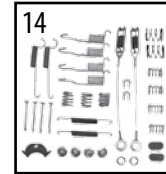

Brake

TJ 1997 - 2006

ITEM # DESCRIPTION

YEARS

COMMENTS

REPLACES PART

FRONT DISC BRAKES

1	Pad Set	97/06	Semi-Metallic	5252531
2	Rotor	97/99	2 Piece Composite Type	52005000
		99/06	1 Piece Cast Type	5016434AA
3	Caliper Assy.	97/06	Right, Less Pads	5252984
		97/06	Left, Less Pads	5252985
4	Piston Kit, Caliper	97/06	Includes 1 Piston, 1 Seal & 1 Boot	5252614
5	Seal Kit, Caliper	97/06	Includes 1 Seal & 1 Boot	J8133852
6	Spring, Caliper Support	97/06	"Anti-Rattle"	J3239865
7	Pin, Caliper	97/06		5253000
8	Bushing, (Boot), Caliper	97/06	Outer	4383471
9	Sleeve, Caliper	97/06		4423573
10	Screw, Bleeder	97/06		J8129722
11	Retainer, Hub Nut	97/06		J4200097

REAR - DRUM BRAKES

12	Shoe & Lining Set	97/ 3-9-00	9" x 2-1/2"	4423606
		3-10-00 /06	9" x 2-1/2"	5019536AA
13	Drum	97/06	9" x 2-1/2"	52005350
14	Small Parts Kit- Master	97/06	Includes Springs, Cables & Guides	4636779

REAR - DISC BRAKES

15	Pad Set	03/06	Semi-Metallic	5093511TI
15A	Shoe & Lining Set	03/06	Parking Brake	5093390AA
16	Hardware Kit, Parking Brake	03/06	Includes Springs, Pins, Clips, Slippers & Adjusters	5093390HK
17	Rotor	03/06		52128411AB
18	Caliper Assembly	03/06	Right, Less Pads	5093542AA
		03/06	Left, Less Pads	5191825AA

For Additional Brake Kits, See Chapter 20.

Copyright © 2012 Crown Automotive Sales Co., Inc. All rights reserved.