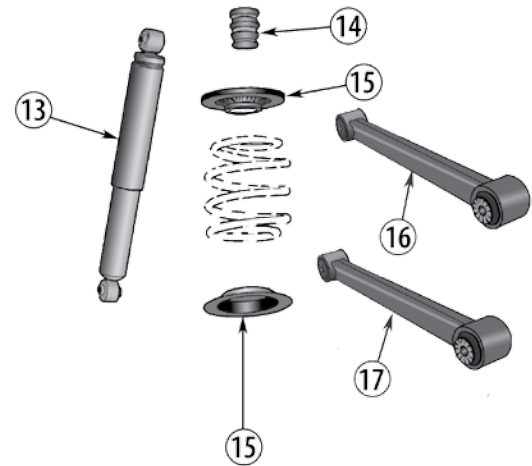

REAR

ITEM#	DESCRIPTION	POSITION	YEARS	COMMENTS	REPLACES PART #
1	Bumper, Jounce	Front	08/11		52109795AC*
2	Arm, Control	Front, Upper, Right	08/11	Includes Bushings & Ball Joint	52125112AE
		Front, Upper, Left	08/11	Includes Bushings & Ball Joint	52125113AE
3	Bushing, Control Arm	Front, Upper	08/11		52125369AA
4	Nut, Hex Lock	Front	08/11	Mounting, LCA or UCA to Knuckle	6505623AA
5	Ball Joint	Front, Lower	08/11		5135651AD
6	Arm, Control	Front, Lower, Right	08/11	Includes Bushings and Ball Joint	52109986AF *
		Front, Lower, Left	08/11	Includes Bushings and Ball Joint	52109987AF *
7	Bushing, Control Arm	Front, Lower	08/10		52088649AD*
8	Isolator, Coil, Spring	Front, Upper or Lower	08/11		52088686AA
9	Shock Absorber	Front	08/12		52088650AF
10	Tie Rod End	Right, Outer	08/11		52125366AA*
		Left, Outer	08/11		52125367AA*
11	Link, Stabilizer Bar	Front	08/11		52125295AC
12	Bushing, Stabilizer Bar	Front	08/10	w/ Standard Suspension	52125327AB *
13	Shock Absorber	Rear	08/11	w/ Standard Suspension	52088673AC
14	Bumper, Jounce	Rear	08/11		52125396AB*
15	Isolator, Coil, Spring	Rear, Upper or Lower	08/11		52089341AE
16	Arm, Control	Rear, Upper	08/12	Includes Bushings	52125321AB
17	Arm, Control	Rear, Lower	08/12	Includes Bushings	52125322AC

* This Part # not yet carried by Crown Automotive

Check Out Chapter 19 for **ROUGH TRAIL BY CROWN** HD Upgrades and Other Aftermarket Products. For Additional Steering & Suspension Kits, See Chapter 20.

Copyright © 2012 Crown Automotive Sales Co., Inc. All rights reserved.