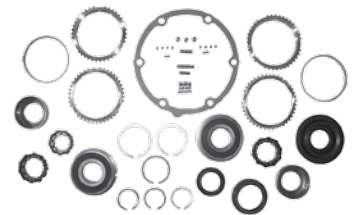

BK-NV3500

NV3500 Transmission Bearing Kit

(For 02/04) **Includes:** All Bearings, Rollers And Seals