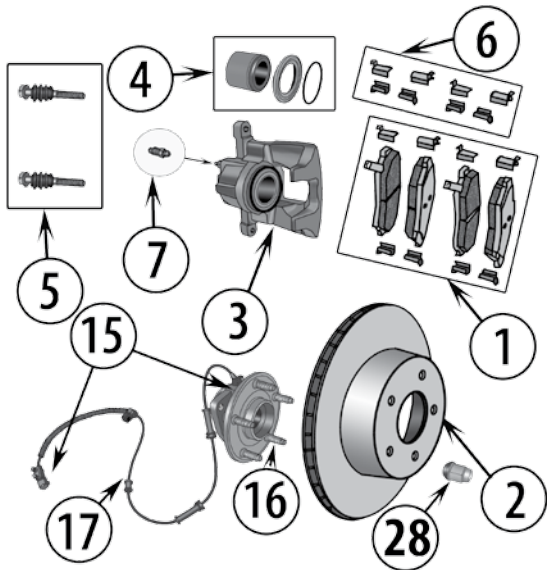

Brake

KK 2008 - 2011

FRONT