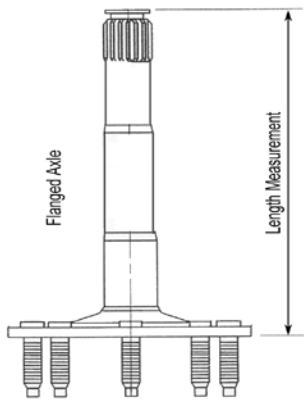

Axle Shaft Quick ID Chart

J0909460	20623-2X	RIGHT	FRONT	25, 27AF	U-JOINT	21-9/16"	10/10	MB, M38, M38A1, CJ2A, CJ3A, CJ3B, CJ5, CJ-6
4720380	73918-2X	RIGHT	FRONT	Model 30	C.V. Joint	38-9/16"	27 / 27	JEEP ZJ 1993/ w/ C.V. Joint
4720381	73918-1X	LEFT	FRONT	Model 30	C.V. Joint	22-11/16"	27 / 27	JEEP ZJ 1993/ w/ C.V. Joint
4874306	75590-2X	RIGHT	FRONT	Model 30	Cardan U-J	38-3/8"	27 / 27	JEEP XJ 91/96 w/ ABS, ZJ 93/ w/ Carden U-Joint axle
4874307	75590-1X	LEFT	FRONT	Model 30	Cardan U-J	23"	27 / 27	JEEP YJ 91/95 w/ ABS, w/ disconnect axle JEEP XJ 91/96 w/ ABS, ZJ 93/ w/ Carden U-Joint axle
4741033	75589-1X	RIGHT	FRONT	Model 30	U-JOINT	22"	15 / 27	JEEP YJ, 1991/96 w/ ABS
4874302	75814-2X	RIGHT	FRONT	Model 30	U-JOINT	38-1/2"	27 / 27	JEEP YJ w/o disconnect 87/95 KDX XJ, MJ, 84/97 w/o ABS, w/o disconnect axle
4874303	75814-1X	LEFT	FRONT	Model 30	U-JOINT	22-5/8"	27 / 27	JEEP YJ w/o disconnect 87/95 KDX
4874306	75815-2X	RIGHT	FRONT	Model 30	U-JOINT	38-3/8"	27 / 27	XJ, MJ, 84/97 w/o ABS, w/o disconnect axle
4874307	75815-1X	LEFT	FRONT	Model 30	U-JOINT	22-9/16"	27 / 27	JEEP XJ, YJ, ZJ, TJ 97/98 w/ ABS
5012456AB		RIGHT	FRONT	SUPER 30	Constant Velocity	40.08"	27 / 27	JEEP WJ GRAND CHEROKEE 99/04 w/o Vari-Lok
5012457AB		LEFT	FRONT	SUPER 30	Constant Velocity	24.31"	27 / 27	JEEP WJ GRAND CHEROKEE 99/04 w/o Vari-Lok
5012748AB		RIGHT	FRONT	SUPER 30	Constant Velocity	14"	27 / 27	JEEP WJ GRAND CHEROKEE 99/04 w/ Vari-Lok
5012749AB		LEFT	FRONT	SUPER 30	Constant Velocity	23.25"	27 / 27	JEEP WJ GRAND CHEROKEE 99/04 w/ Vari-Lok
5252145	75588-1X	RIGHT	FRONT	Model 30	U-JOINT	22"	15 / 27	JEEP YJ 87/95 w/o ABS, w/ disconnect JEEP XJ, 1984 / 97 w/o ABS, w/ disconnect axle
5252586 *	73708-2X	RIGHT	FRONT	Model 30	U-JOINT	38-3/4"	27 / 27	JEEP XJ, MJ, 90/91 w/ ABS, w/o disconnect axle
5252587	74286-1X	LEFT	FRONT	Model 30	U-JOINT	22-5/8"	27 / 27	JEEP XJ, MJ, 90/91 w/ ABS, w/o disconnect axle
J8127598	28179-3X	RIGHT	FRONT	Model 30	U-JOINT	22-7/8"	27 / 27	JEEP CJ-5 77/83, CJ-7 77/81
J8127599	28179-4X	LEFT	FRONT	Model 30	U-JOINT	35-3/4"	27 / 27	JEEP CJ-5 77/83, CJ-7 77/81
J8134293	28179-8X	LEFT	FRONT	Model 30	U-JOINT	37-11/32"	27 / 27	JEEP CJ-7 82/86
J8134294	28179-7X	RIGHT	FRONT	Model 30	U-JOINT	24-9/16"	27 / 27	JEEP CJ-7 82/86