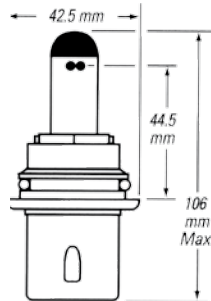

19/32" BULB - 15.2 MM

MFG # 9004 / HB1
REPLACES PART #
4388238

MFG #9007LL
REPLACES PART #
L0009007QL