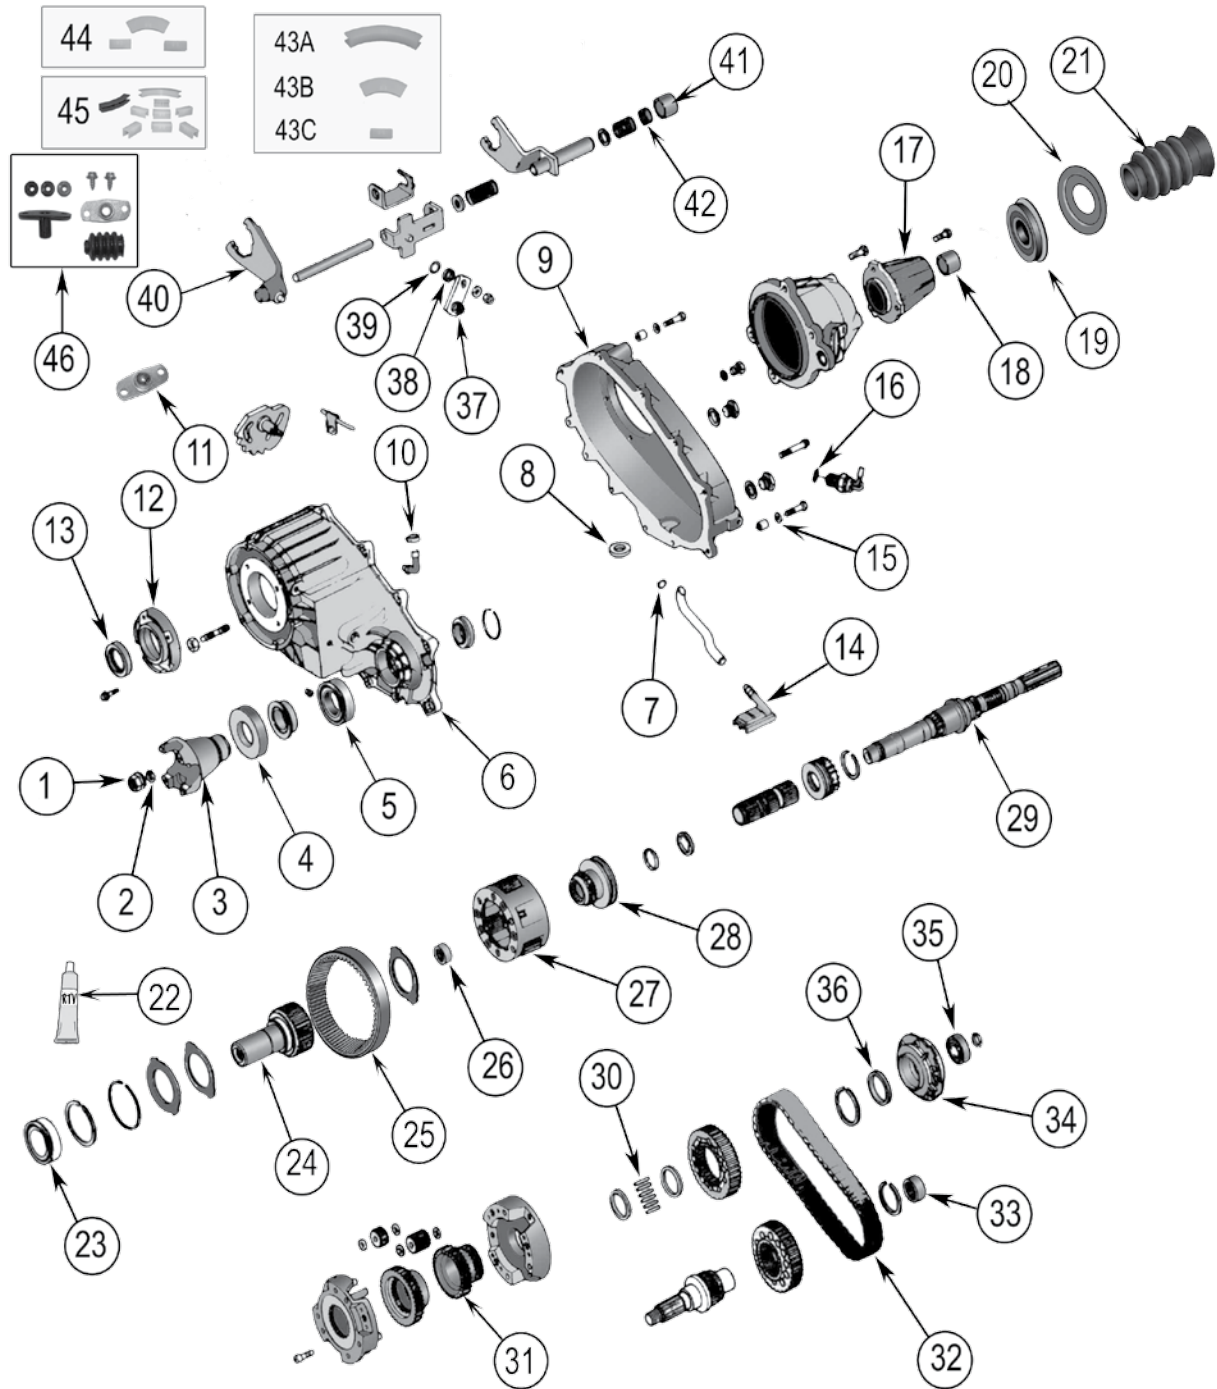

* This Part # not yet carried by Crown Automotive

Transfer Case

NP 242

ITEM #	DESCRIPTION	YEAR/MODEL	REPLACES PART #
1	Nut, Front Yoke	All	4167924
2	Washer Seal, Yoke	All, Rubber	4210973
3	Yoke, Transfer Case	87/95 XJ, ZJ	4856142
		96/01 XJ, ZJ	4798138
4	Seal, Output, Front	87/95	4762899
		96/07	4798125
5	Bearing, Front Output	All, Front	83300000
6	Case Half, Front	93/95 ZJ	4638947
7	O-Ring, Oil Pickup Tube	All	4338942
8	Magnet	All	3681601
9	Case Half, Rear	87/04 XJ, ZJ, WJ	4886373AA
10	Clamp	87/90	J4006047
11	Bearing, Shift	87/01 XJ, ZJ	52078134
12	Retainer, Bearing	87/90	4338972
		91/07	4338973
13	Seal, Input	87/93 XJ	J5359457
		93/98 ZJ, 94/01 XJ, 99/01 WJ, 02 KJ	4167929
		02/04 WJ, 03/07 KJ	5019020AA
14	Filter, Transfer Case Oil	All	4338943
15	Washer	All	83503512 *
16	Seal, Vacuum Switch	All	4338956
17	Extension, Case	87/96 XJ, ZJ	83503156
18	Bushing, Extension Housing	87/99 XJ, 93/96 ZJ	J8134490
19	Seal, Rear Output	87/93 XJ	83501389
		94/95 XJ	4638904
		96/01 XJ	4798117
		93/95 ZJ	4638904
		96/98 ZJ, ZG	4798117
		99/04 WJ	4798117
		02/07 KJ	5072307AA
20	Slinger	94/04 XJ, ZJ, WJ	5016615AA
21	Boot, Driveshaft	94/04 XJ, ZJ, WJ	4798123
22	Sealant, RTV	All	J8993317
23	Bearing, Input Shaft	87/93, Front	4338891
		94/07, Front	4746155