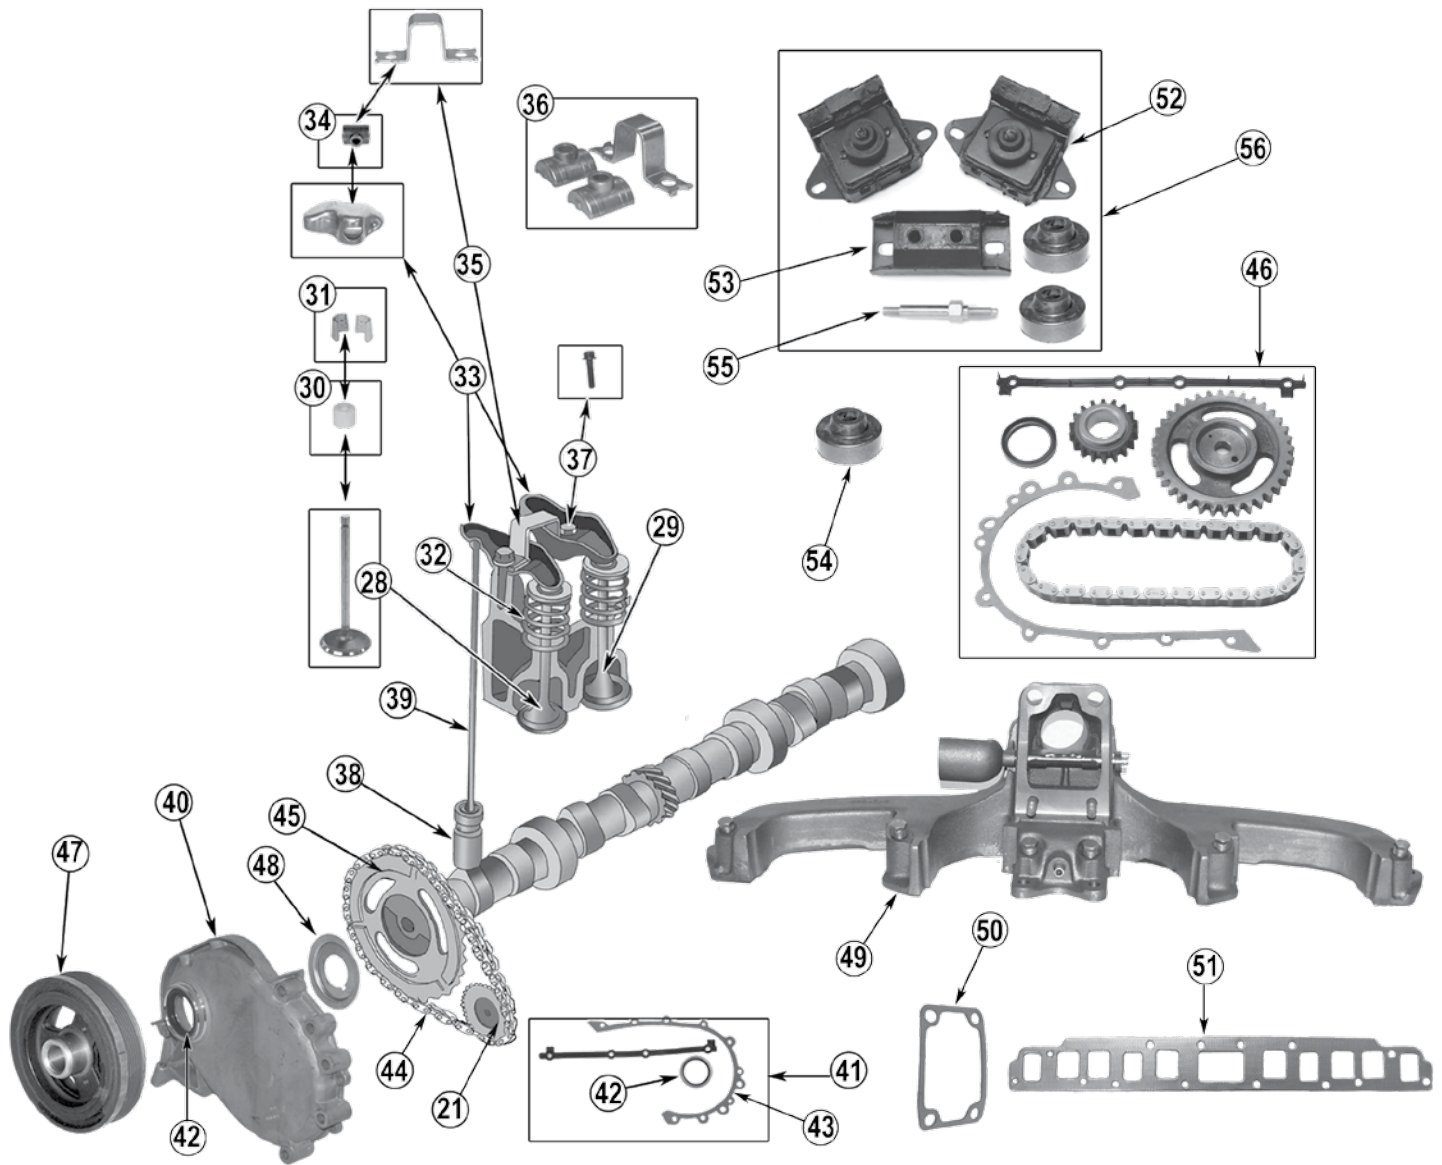

Engine

4.2 LITER (258) AMC ENGINE

CONTINUED

ITEM #	YEARS	DESCRIPTION	COMMENTS	REPLACES PART #
27	72/90	Bearing Set, Camshaft	Set of 4	J3205711
	72/90		Set of 4, .010" Undersize	J3208985
28	73/80	Valve, Intake		J3218732
	81/90		Standard, Except "VAM" Engine	J3240768
	81/90		.015" Oversize	J3240167