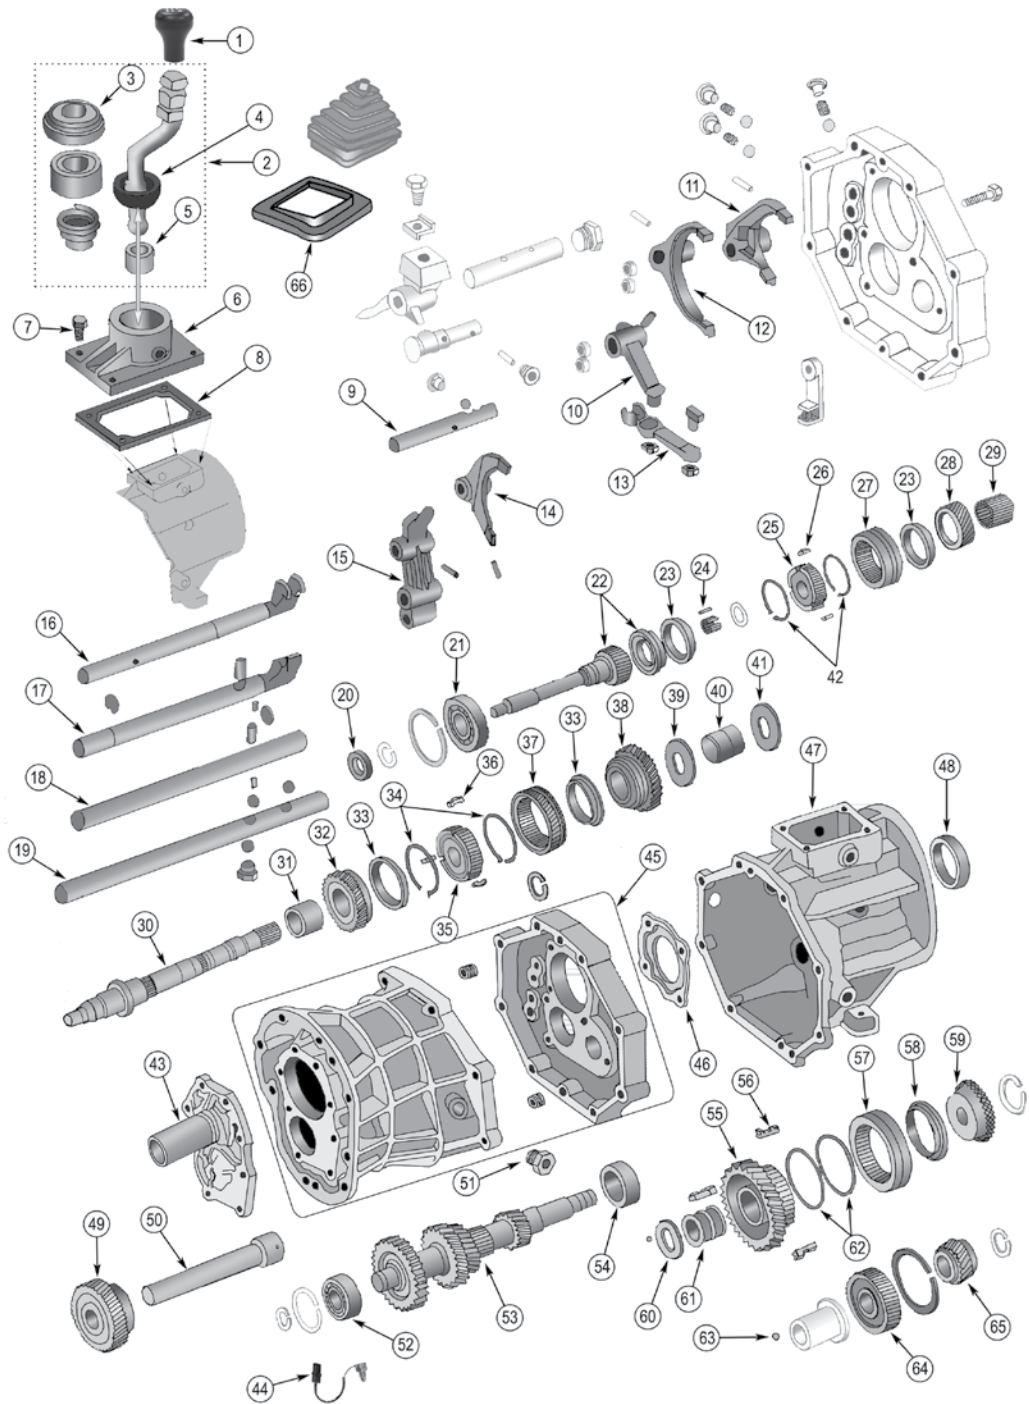

Manual Transmission

AX15 TRANSMISSION

CONTINUED

ITEM #	DESCRIPTION	COMMENTS	REPLACES PART #
34	Spring, 1st & 2nd Gear Synchronizer	2 Required	83506254
35	Hub, 1st & 2nd Gear Synchronizer		83506247
36	Key, 1st & 2nd Gear Synchronizer	3 Required	83506250
37	Gear, 1st & 2nd Reverse Sliding Gear		5252082
38	Gear, 1st		4636368
39	Spacer, Output Shaft		83506280 *
40	Bearing, 1st Gear	Caged Roller Bearing	83506075
41	Thrust Washer, 1st Gear		83506246 *
42	Spring, 3rd & 4th Gear Synchronizer	2 Required	83506255
43	Retainer, Front Bearing	88/91 92/93 94/99	5252052 * 4636367 4636382
44	Switch, Back Up Lamp		83500629
45	Case, Transmission		5252034
46	Retainer, Rear Bearing		5252036
47	Adapter, Transfer Case	XJ, MJ, ZJ w/ 4WD YJ, TJ	4636372 * 4636373 *
48	Seal, Output	4WD	83503108
49	Gear, Reverse Idler		5252084
50	Shaft, Reverse Idler		83506258
51	Plug, Drain		83500512
52	Bearing, Cluster Gear	Front	83506259
53	Cluster Gear		4636371
54	Bearing, Cluster Gear	Rear	83506080
55	5th Gear Counter	88/92 Up to Serial No. 00705123 92/99 After Serial No. 00705123	4637535 4637527
56	Key, 5th Gear Synchronizer	88/92 Up to Serial No. 00705123 92/99 After Serial No. 00705123	83506256 4637532
57	Sleeve, 5th Gear Synchronizer		83506257
58	Blocking Ring, 5th Gear Synchronizer	88/92 Up to Serial No. 00705123 92/99 After Serial No. 00705123	83506253 4637533
59	Gear, 5th Splined		83506242
60	Thrust Washer, Cluster Gear 5th Gear		83506245
61	Bearing, 5th Gear	Caged Roller Bearing	83506079
62	Spring, 5th Gear Synchronizer	88/92 Up to Serial No. 00705123, 2 Required 92/99 After Serial No. 00705123, 2 Required	83506254 4637534
63	Ball, Reverse		83500573
64	Bearing, Output Shaft		83506073
65	Gear, 5th	Main Shaft Side	5252083
66	Bezel, Gearshift Lever Boot	84/94 XJ, MJ / 97/04 TJ	53000056AB

CROWN KITS

67	Bearing and Seal Kit	AX15-BK
68	Gasket and Seal Kit	AX15-GS
69	Master Overhaul Kit	AX15-MASKIT

* This Part # not carried by Crown Automotive