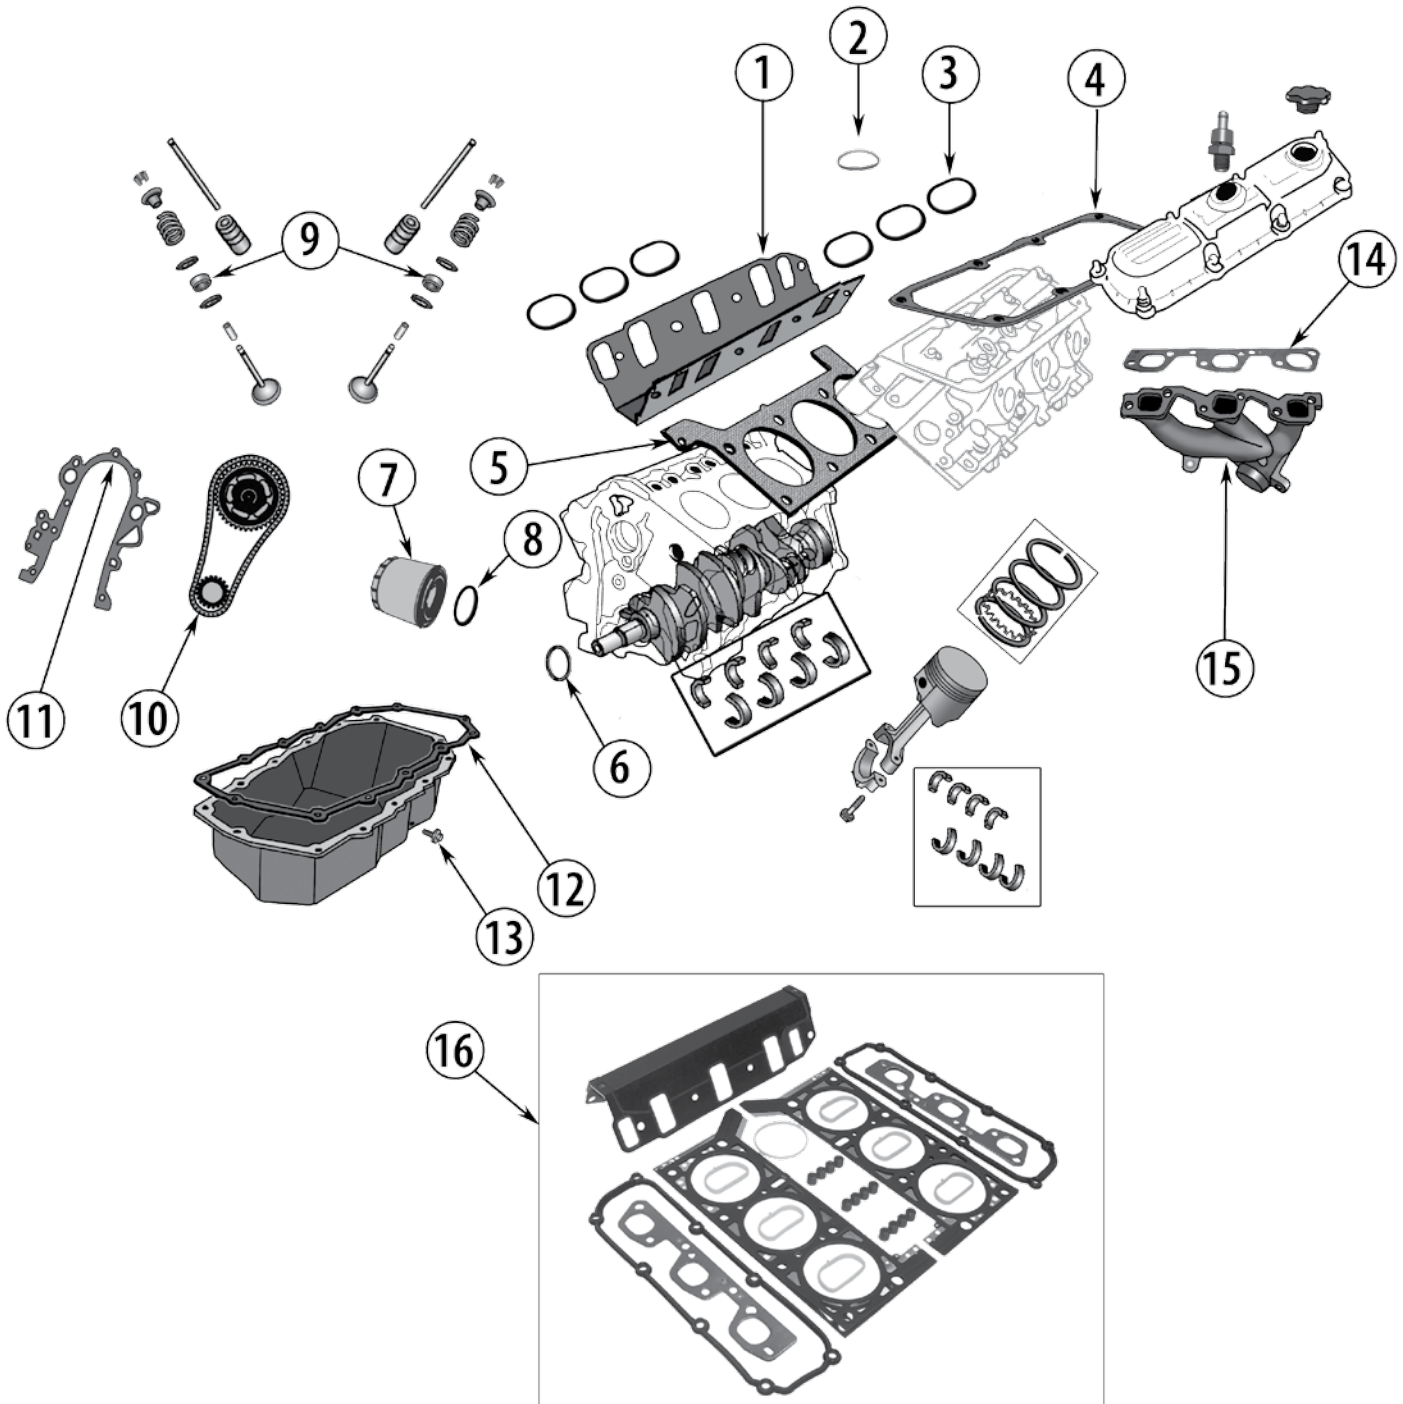

Engine

3.8 LITER ENGINE

ITEM #`	DESCRIPTION	YEARS	COMMENTS	REPLACES PART #
1	Gasket, Intake Manifold	07/11	Lower Manifold to Cyl. Head	4781034AB
2	Gasket, Throttle Body	07/10	JK w/ Intake Manifold Plenum Flush Lip	4666113AA
		08/11	JK w/ Intake Manifold Plenum Recessed Lip	4593899AA *
3	Seal, Intake Manifold	07/11	Upper Manifold to Lower Manifold (6 Required)	4781580AA
4	Gasket, Cylinder Head Cover	07/11	Left or Right	4648987AA
5	Gasket, Cylinder Head	up to 6-30-07	Left	4666033AA *
		7-1-07/11	Left	4666033AB
		up to 6-30-07	Right	4666034AA *
		7-1-07/11	Right	4666034AB
6	Seal, Crankshaft	07/11	Front	4792317AB
7	Filter, Oil	07/11		4105409
8	Seal, Oil Pick Up Tube	07/11		6032920 *
9	Seal, Valve Guide	07/11		4781072AB
10	Chain, Timing	07/11		4666059AA
11	Gasket, Timing Case Cover	07/11		4621987AC *
12	Gasket, Oil Pan	07/11		4448896AB
13	Plug, Oil Pan	07/11		6506214AA
14	Gasket, Exhaust Manifold	07/11	Left or Right	4892409AA
15	Manifold, Exhaust	07/11	Left	4666024AD
		07/11	Right	4666026AB
16	Gasket Set, Upper	up to 6-30-07	(Not Pictured)	68003427AA *
		7-1-07/11	(Not Pictured)	68003427AC
17	Gasket Set, Lower	2007	(Not Pictured)	68003428AA *
		08/11	(Not Pictured)	68029544AB *