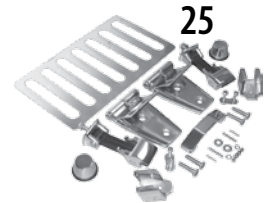

ACCESSORIES & UPGRADES