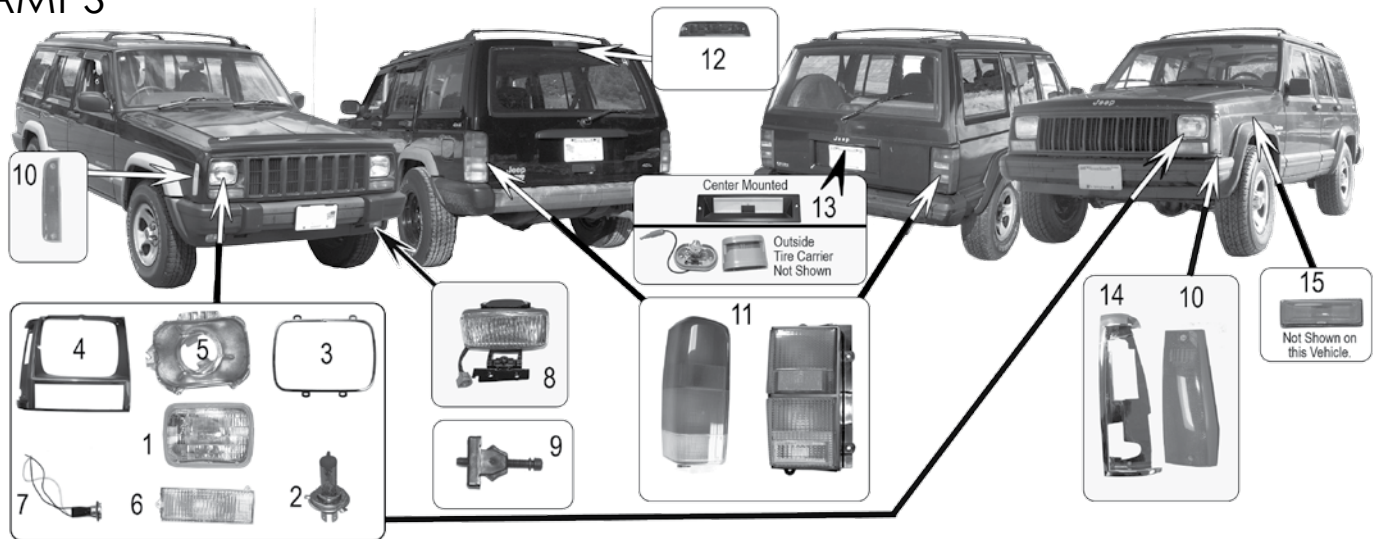

Lamps and Mirrors

XJ - 1984 - 2001

LAMPS

ITEM #	DESCRIPTION	YEARS	SIDE	COLOR / COMMENTS	REPLACES PART #
1	Sealed Beam- Headlight	84/01	L or R	H6054, Halogen, USA/Canada	J8134319
2	Bulb, Headlamp	84/01	L or R	H4-60W, Stock Halogen, Europe	L00H460W
	Bulb Set, Super White	84/01	L & R	H4-60W, Super White, Europe	H4-60W
3	Ring, Headlamp Retaining	84/97	L or R		56001260
4	Bezel, Headlamp	84/90	Left	Grey	55000683
		84/90	Right	Grey	55000682
		84/90	Left	Chrome	55002245
		84/90	Right	Chrome	55002244
		84/90	Left	Black/Chrome - Wagoneer (Dual)	55008047
		84/90	Right	Black/Chrome - Wagoneer (Dual)	55008046
		91/96	Left	Black/Chrome	55034079
		91/96	Right	Black/Chrome	55034078
		91/96	Left	Black/Black	55034075
		91/96	Right	Black/Black	55034074
		91/96	Left	Flat Black/Black	55054931
		91/96	Right	Flat Black/Black	55054930
		97/01	Left	Black	55055137
		97/01	Right	Black	55055136
5	Seat, Headlamp	84/97	Left	LHD, USA/Canada	56001279
		84/97	Right	LHD, USA/Canada	56001278
6	Parking Lamp	84/96	Left	USA/Canada	56000099
		84/96	Right	USA/Canada	56000098
		84/96	Left	Export, Amber	56000853
		84/96	Right	Export, Amber	56000852
		97/01	Left		55055143
		97/01	Right		55055142

For Additional Bulbs and Mini-Bulbs, See Page 6-17

Copyright © 2012 Crown Automotive Sales Co., Inc. All rights reserved.