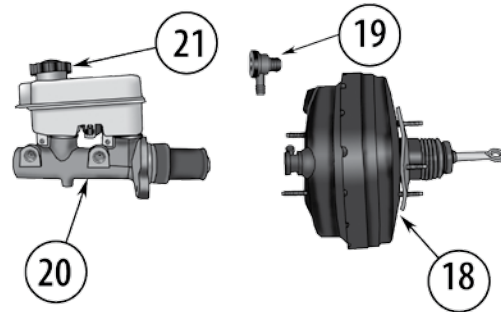

HYDRAULICS