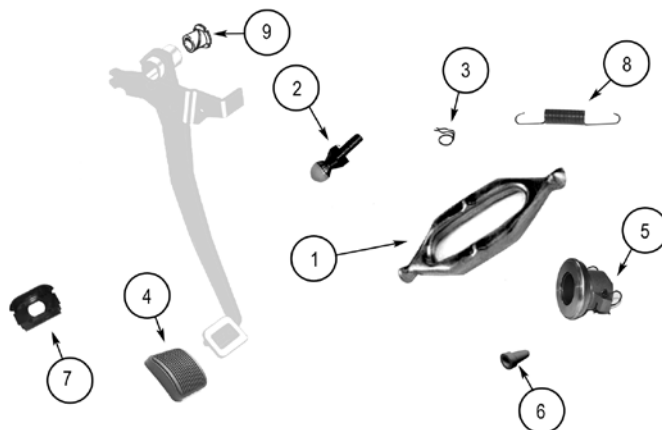

CLUTCH LINKAGE HARDWARE - XJ, MJ, ZJ & ZG

ITEM	DESCRIPTION	MODEL	YEAR	ENGINE	REPLACES PART #
1	Fork (Lever), Clutch Throwout	XJ	94/01	All	53006388
2	Pivot, Clutch Release	XJ	94/01	All	52087542
3	Spring, Throwout Lever (Fork)	XJ	94/01	All	4338855
4	Pad, Clutch Pedal	XJ	84/01	All	52002750
5	Sleeve, Clutch Throwout Bearing	XJ, MJ	84/94	2.1L Diesel	53001162 *
		XJ, MJ	84/86	2.5L	53000175
		XJ, MJ	84/86	2.8L V6	53001092
		XJ	94/01	All	53008342
6	Pivot, Slave To Throwout Lever	XJ, MJ	87/94	2.1L Diesel	J3217479
		XJ, MJ	84/86	All	J3217479
7	Grommet, Timing Probe	XJ	94/01	All	53006010
8	Spring, Clutch Pedal Return	XJ, MJ	84/93	All	52000402
9	Bushing, Clutch Pedal Shaft	XJ, MJ	84/96	All	J3225981
1	Fork (Lever), Clutch Throwout	ZJ	93/96	All	53006388
2	Pivot, Clutch Release	ZJ	93/96	All	52087542
3	Spring, Throwout Lever (Fork)	ZJ	93/96	All	4338855
4	Pad, Clutch Pedal	ZJ	93/96	All	52002750
5	Sleeve, Clutch Throwout Bearing	ZJ	93/96	All	53008342
7	Grommet, Timing Probe	ZJ	93/96	All	53006010
9	Bushing, Clutch Pedal Shaft	ZJ	93/96	All	J3225981
1	Fork (Lever), Clutch Throwout	ZG	97/98	2.5L Turbo Diesel	53006388
2	Pivot, Clutch Release	ZG	97/98	2.5L Turbo Diesel	52087542
3	Spring, Throwout Lever (Fork)	ZG	97/98	2.5L Turbo Diesel	4338855
4	Pad, Clutch Pedal	ZG	97/98	2.5L Turbo Diesel	52002750
5	Sleeve, Clutch Throwout Bearing	ZG	97/98	2.5L Turbo Diesel	53008342
9	Bushing, Clutch Pedal Shaft	ZG	97/98	2.5L Turbo Diesel	J3225981