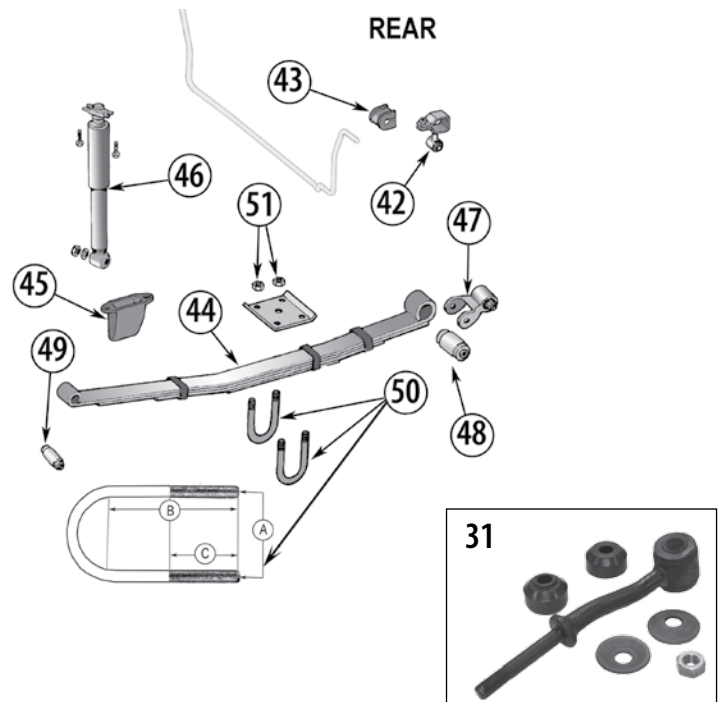

Steering & Suspension

XJ - 1984/2001
MJ - 1986/1993
CONTINUED

ITEM #	DESCRIPTION	POSITION	YEARS	MODEL(S)	COMMENTS	REPLACES PART #
28	Bushing, Stabilizer Bar	Front	84/89	All	.86" ID	52001144
			90/93	All	.95" ID	52006495
			87/96	All	1.04" ID	52003232
			84/93	All	.93" ID	J5365098
			97/01	XJ	1.02" ID, Side Cut	52005653
29	Grommet, Link, Stabilizer Bar	Front	84/01	All		52001132
30	Link, Stabilizer Bar	Front	84/5-20-91	All	7.5" Long	52003360
			5-21-91/01	All	8.25" Long	52037849
31	Link Kit, Stabilizer Bar	Front	84/5-20-91	All	7.5" Long, Incl. Link, Grommets, Nut, Retainers	52003360K
			5-21-91/01	All	8.25" Long, Incl. Link, Grommets, Nut, Retainers	52037849K
32	Track Bar	Front	84/90	All		52003918
			91/01	All	LHD	52088432
			91/01	All	RHD	53054317
33	Control Arm	Front, Upper	84/01	All	Includes Bushing	52087711
34	Bushing, Control Arm	Front, Upper	84/99	All	Axle or Body Side	52087709
			00/01	XJ	Axle or Body Side	52087852
35	Control Arm	Front, Lower	84/01	All		52001162

Check Out Chapter 19 for **ROUGH TRAIL BY CROWN** HD Upgrades and Other Aftermarket Products. For Additional Steering & Suspension Kits, See Chapter 20.
Copyright © 2012 Crown Automotive Sales Co., Inc. All rights reserved.