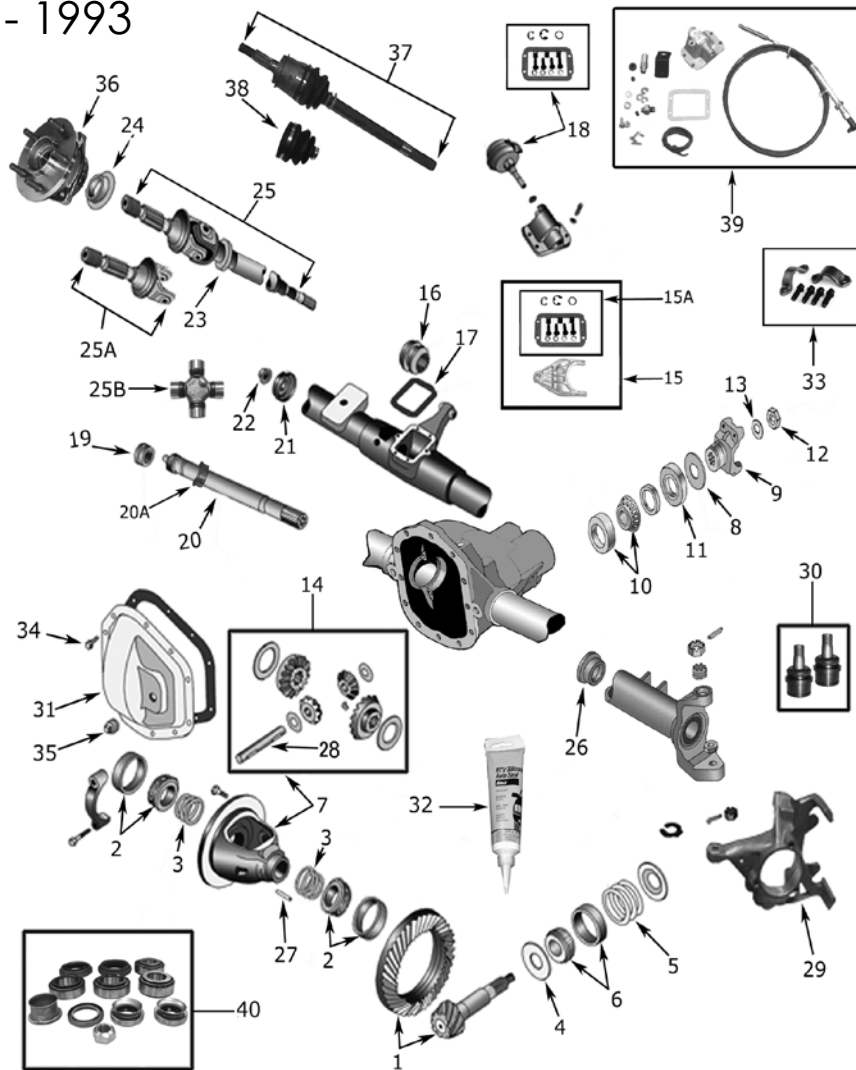

Axle / Differential

MODEL 30 FRONT AXLE

XJ 1984 - 2001 (CONTINUED)

MJ 1986 - 1993

ITEM #	DESCRIPTION	COMMENTS	YEARS	RATIO	REPLACES PART #
21	Seal, Intermediate Axle	(2.29" O.D.) (2.12" O.D.)	84/93	All	83500199 83503504
22	Bearing, Outer Shaft	w/ Disconnect Axle w/ Disconnect Axle	84/89 90/93	All All	J8134213 5252686
23	Slinger, Axle Shaft Inner	Steel Plastic Plastic	84/89 90/96 97/01	All All All	J8126232 4797769 46849
24	Slinger, Outer Axle Shaft		84/01	All	83500201
25	Axle Assembly, Right	w/o ABS, w/ Disconnect w/o ABS, w/o Disconnect	84/93 84/01	All All	5252145 4874302

* This Part # not currently carried by Crown Automotive