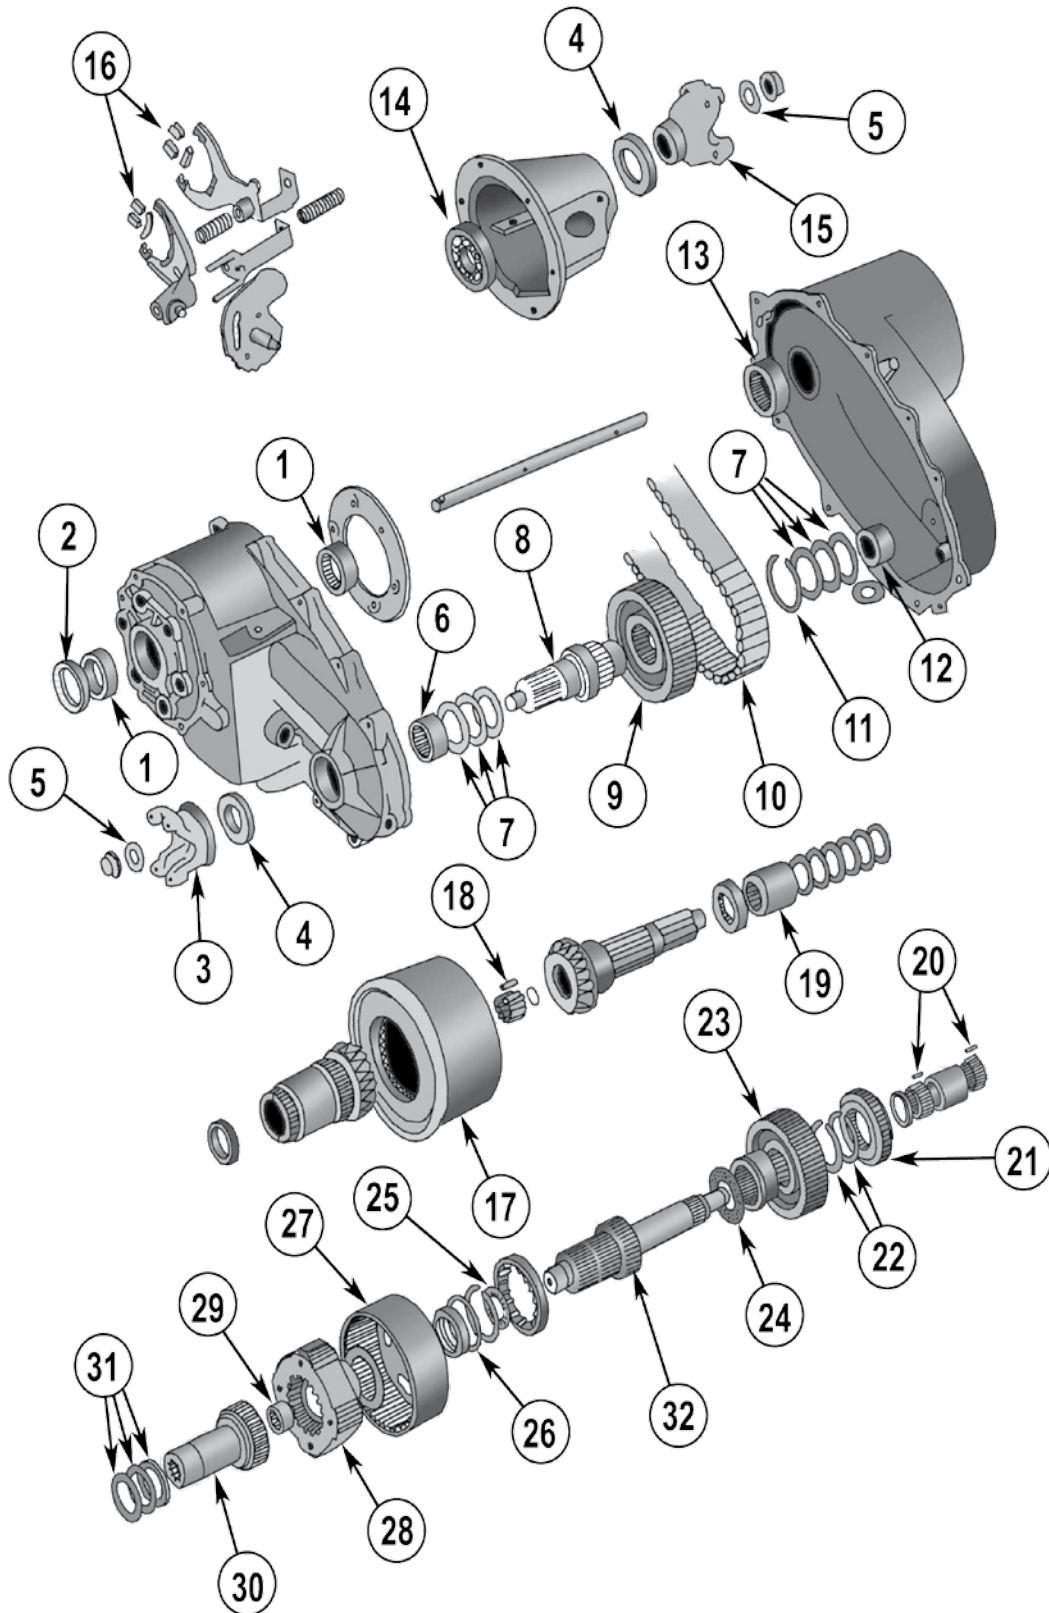

Transfer Case

NP 219

ITEM #	DESCRIPTION	COMMENTS	REPLACES PART #
1	Bearing, Input Shaft		J8130868
2	Seal, Input Shaft		J5359457
3	Yoke, Front Output		4856142
4	Seal, Output Shaft	Front or Rear	4762899
5	Seal Washer, Output Shaft	Front or Rear	J8130815
6	Bearing, Front Output Shaft	Front	J8130869
7	Bearing Assembly, Front Output Shaft	2 Required	J8130819
8	Shaft, Front Output		J8130850 *
9	Sprocket, Front Output Shaft		J8130849 *
10	Chain, Transfer Case		J8130831
11	Retaining Ring		J8130802 *
12	Bearing, Front Output Shaft	Rear	4269189
13	Bearing, Rear Output Shaft	Front	J8130835 *
14	Bearing, Rear Output Shaft	Rear	J8136626
15	Yoke, Rear Output		J8130817 *
16	Pad Kit, Shift Fork		J8130859
17	Viscous Coupling		J8130800 *
18	Pilot Roller Bearing		J8130804 *
19	Gear, Speedometer Drive		J8130827
20	Roller Kit, Side Gear	Includes 85 Roller Bearings	J8130846
21	Gear, Viscous Clutch		J8130801 *
22	Retaining Ring		J8130802 *
23	Sprocket, Main Shaft		J8130849 *
24	Thrust Washer, Main Shaft		J8130844 *
25	Thrust Bearing, Main Shaft		J8130879
26	Thrust Washer		J8130865 *
27	Annulus Gear		4167954 *
28	Planetary Gear		4329198 *
29	Bearing, Input		J8130878
30	Gear, Input		J8130877 *
31	Thrust Bearing Kit, Input		J8130875
32	Main Shaft		J8130842 *

* This Part # not carried by Crown Automotive