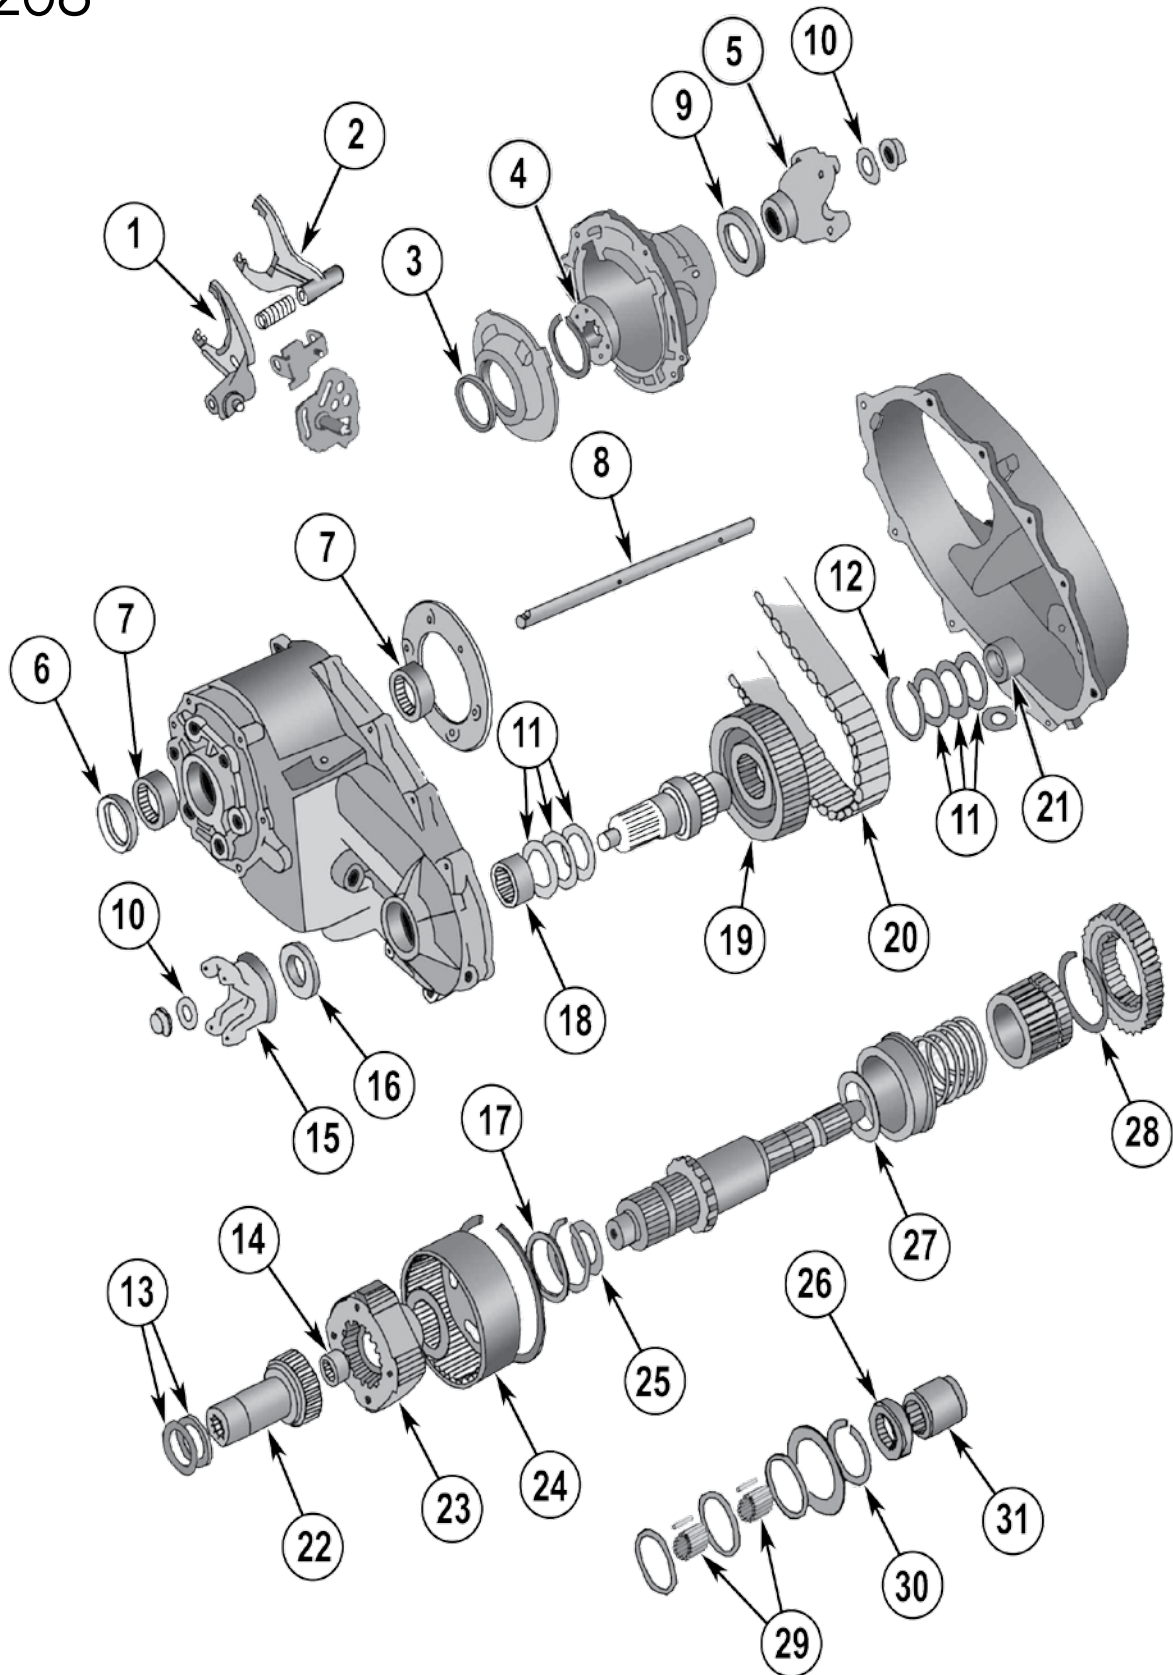

Transfer Case

NP 208

ITEM #	DESCRIPTION	COMMENTS	REPLACES PART #
1	Fork, Range Shift		J8130858 *
2	Fork, Mode Shift		J8130851
3	Seal, Oil Pump Housing		J8130982
4	Bearing, Rear Output		J8136626
5	Yoke, Rear Output	80/86 87/88	J8130817 * 83503578 *
6	Seal, Input Shaft		J5359457
7	Bearing, Input Shaft		J8130868
8	Shift Rail		J8130822 *
9	Seal, Rear Output Shaft		J8130808
10	Seal Washer, Output Shaft	Front or Rear	J8130815
11	Bearing Assembly, Front Output Shaft		J8130819
12	Retaining Ring		4167991 *
13	Thrust Bearing Kit, Input		J8130875
14	Bearing, Input Shaft		J8130878
15	Yoke, Front Output		4856142
16	Seal, Front Output		4762899
17	Thrust Washer		J8130865 *
18	Bearing, Front Output Shaft	Front	J8130869
19	Sprocket, Driven		J8130975 *
20	Chain, Transfer Case		J8130977
21	Bearing, Rear Output Shaft	Rear	4269189
22	Gear, Input		J8130877 *
23	Planetary Gear		J8130862 *
24	Annulus Gear		J8130864 *
25	Thrust Bearing, Main Shaft		J8130879
26	Oil Pump		J8130826 *
27	Thrust Washer		J8130967 *
28	Ring, Sprocket Stop		4167984 *
29	Roller Bearing Kit		J8130972
30	Ring, Retaining		J8130974
31	Gear, Speedometer Drive		J8130827

* This Part # not carried by Crown Automotive