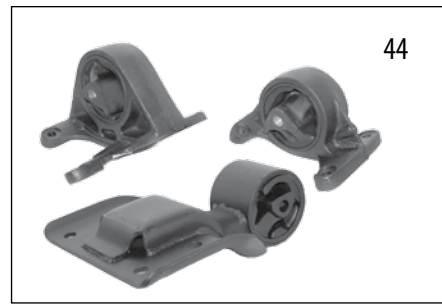

3.7 LITER DAIMLER-CHRYSLER ENGINE (CONTINUED)

ITEM #	DESCRIPTION	YEAR	COMMENTS	REPLACES PART #
22	Valve, Exhaust	03/11	Standard	53021916AB *
23	Valve, Intake	02/11	Standard	53020747AB
24	Seal, Valve Guide	02/11		53020752AD
25	Adjuster, Valve Leash	02/04		53021077
		05/11		53021894AA *
26	Rocker Arm, Valve	02/11		53020742AC
27	Timing Kit	02/11	Includes Chains, Tensioners and Guides	5019423AD
28	Chain, Timing	02/11	Primary (1 Required)	53020680
29	Chain, Timing	02/11	Secondary (2 Required)	53021295AA
30	Arm, Timing Chain	02/11	Secondary (2 Required)	53021292AB
31	Guide, Timing Chain	02/11	Secondary, Right	53021293AA
		02/11	Secondary, Left	53021294AA
32	Tensioner, Timing Chain	02/11	Primary	53020681
33	Sprocket, Camshaft	02/11	Left	53021290AA
		02/11	Right	53021291AF
34	Tensioner, Timing Chain	02/11	Secondary, Right	53021249AA
35	Tensioner, Timing Chain	02/11	Secondary, Left	53021250AA
36	Sprocket, Crankshaft	02/11		53020679
37	Sprocket, Idler	02/11		53021170AA
38	Cap, Oil Filler	02/06		53032389AC
		08/11		53022221AA *
39	Gasket, Oil Fill Housing	02/11		53020889AC
40	O-Ring, Crankcase Vent	02/06		4137726
41	Insulator, Engine Mount	02/05	KJ, Right	52059226AB
		02/05	KJ, Left	52059227AC
42	Mount, Transmission	02/03	KJ w/ 4WD, W/ 45RFE Trans.	52002334AB
		03/05	KJ w/ 4WD, w/ 42RLE Trans.	52128654AA
		2005	KJ w/ 2WD, W/ Manual Trans.	52128654AA

CROWN KITS

43	Motor Mount Kit	02/03	KJ w/ 4WD w/ 45 RFE Auto Transmission	52059226K-E
44	Motor Mount Kit	03/05	KJ w/ 4WD w/ 42 RLE Auto Transmission	52059226K-L
		2005	KJ w/ 2WD w/ Manual Trans.	52059226K-L