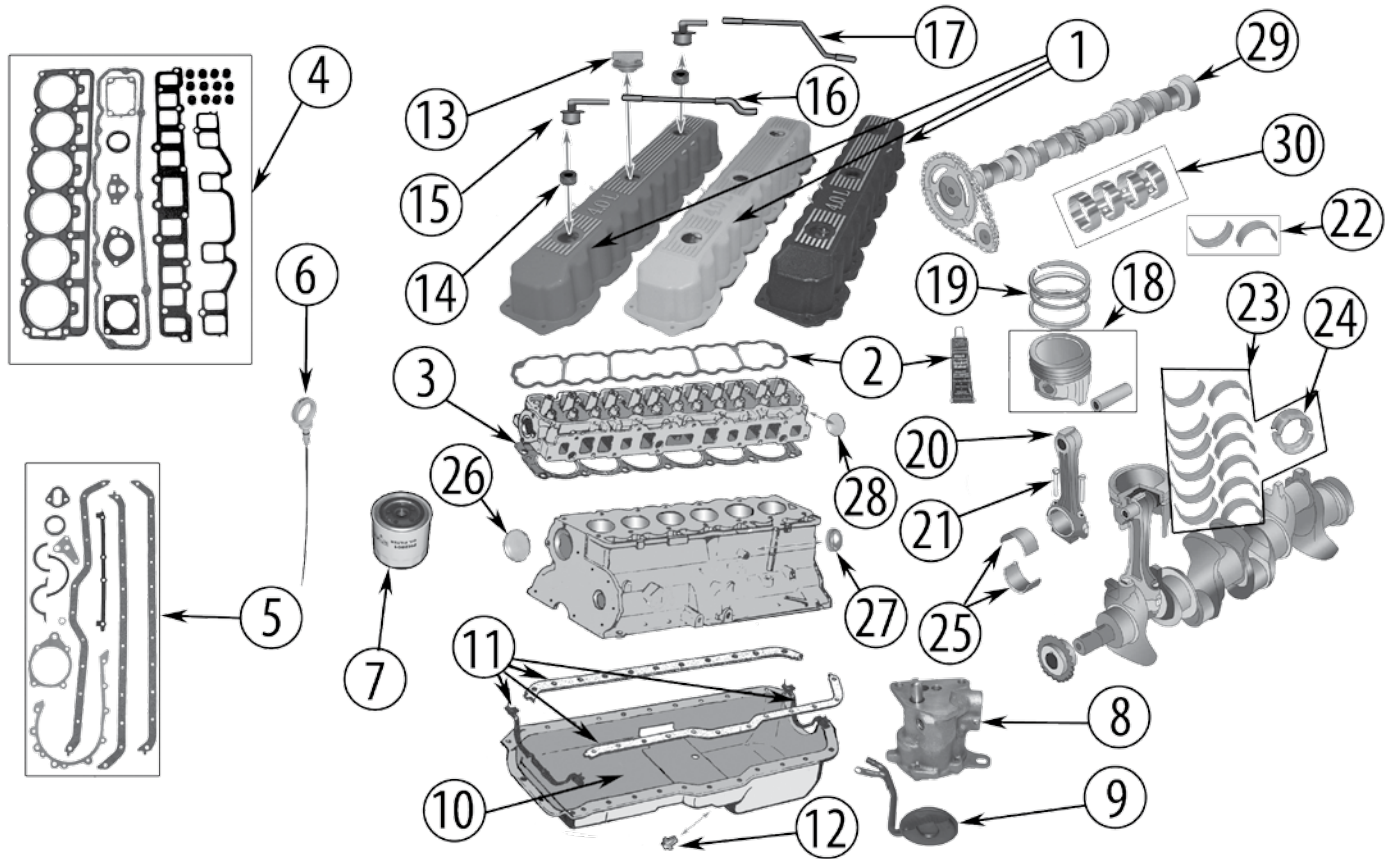

Engine

4.0 LITER (242) AMC ENGINE

ITEM #	YEARS	DESCRIPTION	COMMENTS	REPLACES PART #	
1	87/90	Valve Cover		4626078 *	
	91/92			4856816 *	
	93/04	Valve Cover, Aluminum	Black - Some Modification May Be Needed	53020323-ALB	
	93/04		Yellow - Some Modification May Be Needed	53020323-ALY	
	93/04		Red - Some Modification May Be Needed	53020323-ALR	
2	87/95	Gasket, Valve Cover	Use RTV Silicone	J8993317	
	96/06			53020758AC	
3	87/03	Gasket, Cylinder Head		33007143	
	04/06			53010587AA	
4	87/90	Gasket Set, Upper		4761015	
	91/98			4636982AD	
	1999		TJ	4636982AD	
	1999		XJ, WJ	5012365AD	
	00/06		All	5012365AD	
	5	87/91	Gasket Set, Lower	w/ Cork & Rubber Oil Pan Set	J8125722
92/99			w/ 1 Piece Pan Gasket	4713221	
2000			TJ w/ 1 Piece Pan Gasket	4713221	
2000			XJ, WJ w/ 1 Piece Pan Gasket	5017432AC	
01/06				5017432AC	

* This Part # not yet carried by Crown Automotive