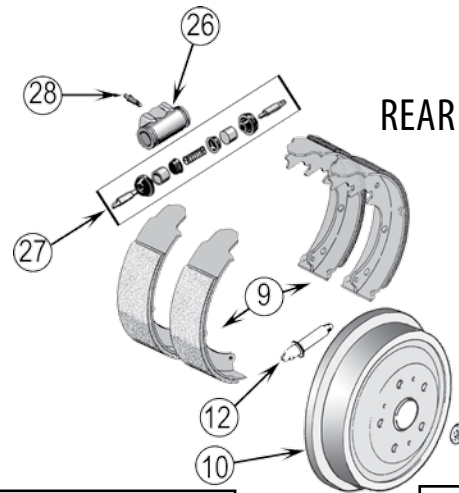

Brake

SJ - 1974 - 1991 J-SERIES 1974 - 1988

FRONT

REAR