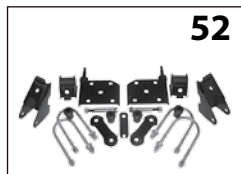

CROWN KITS AND *ROUGH TRAIL* BY CROWN UPGRADES

2	Bearing Kit, Steering Column		87/95	Incl. 2 Bearings, 1 Clip, 1 Retainer	4487696K
13	Drag Link Assembly	Pitman Arm to Tie Rod	87/90	Incl. 2 Ends, Adj. Sleeve & Hardware	52002700K
			91/95	Incl. 2 Ends, Adj. Sleeve & Hardware	52006608K
19	Tie Rod Assembly	Knuckle to Knuckle	87/90	Incl. 2 Ends, Adj. Sleeve & Hardware	52002541K
			91/95	Incl. 2 Ends, Adj. Sleeve & Hardware	52005739K
51	Shackle Kit, Leaf Spring	Front or Rear	87/95	4 Required Per Vehicle	52040415K
52	Spring Mount Kit	Front	87/95	Incl. Brackets, Plates U-Bolts & Shackle Kits	52040407K
53	Spring Mount Kit	Rear, w/ Dana 35	87/95	Incl. Brackets, Plates U-Bolts & Shackle Kits	52006421K
54	Shackle Kit, Heavy Duty	Front or Rear	87/95	3/4" Lift, Greasable, Includes 2 Shackles	52040415KHD
		Front and Rear	87/95	3/4" Lift, Greasable, Includes 4 Shackles	52040415KHD2