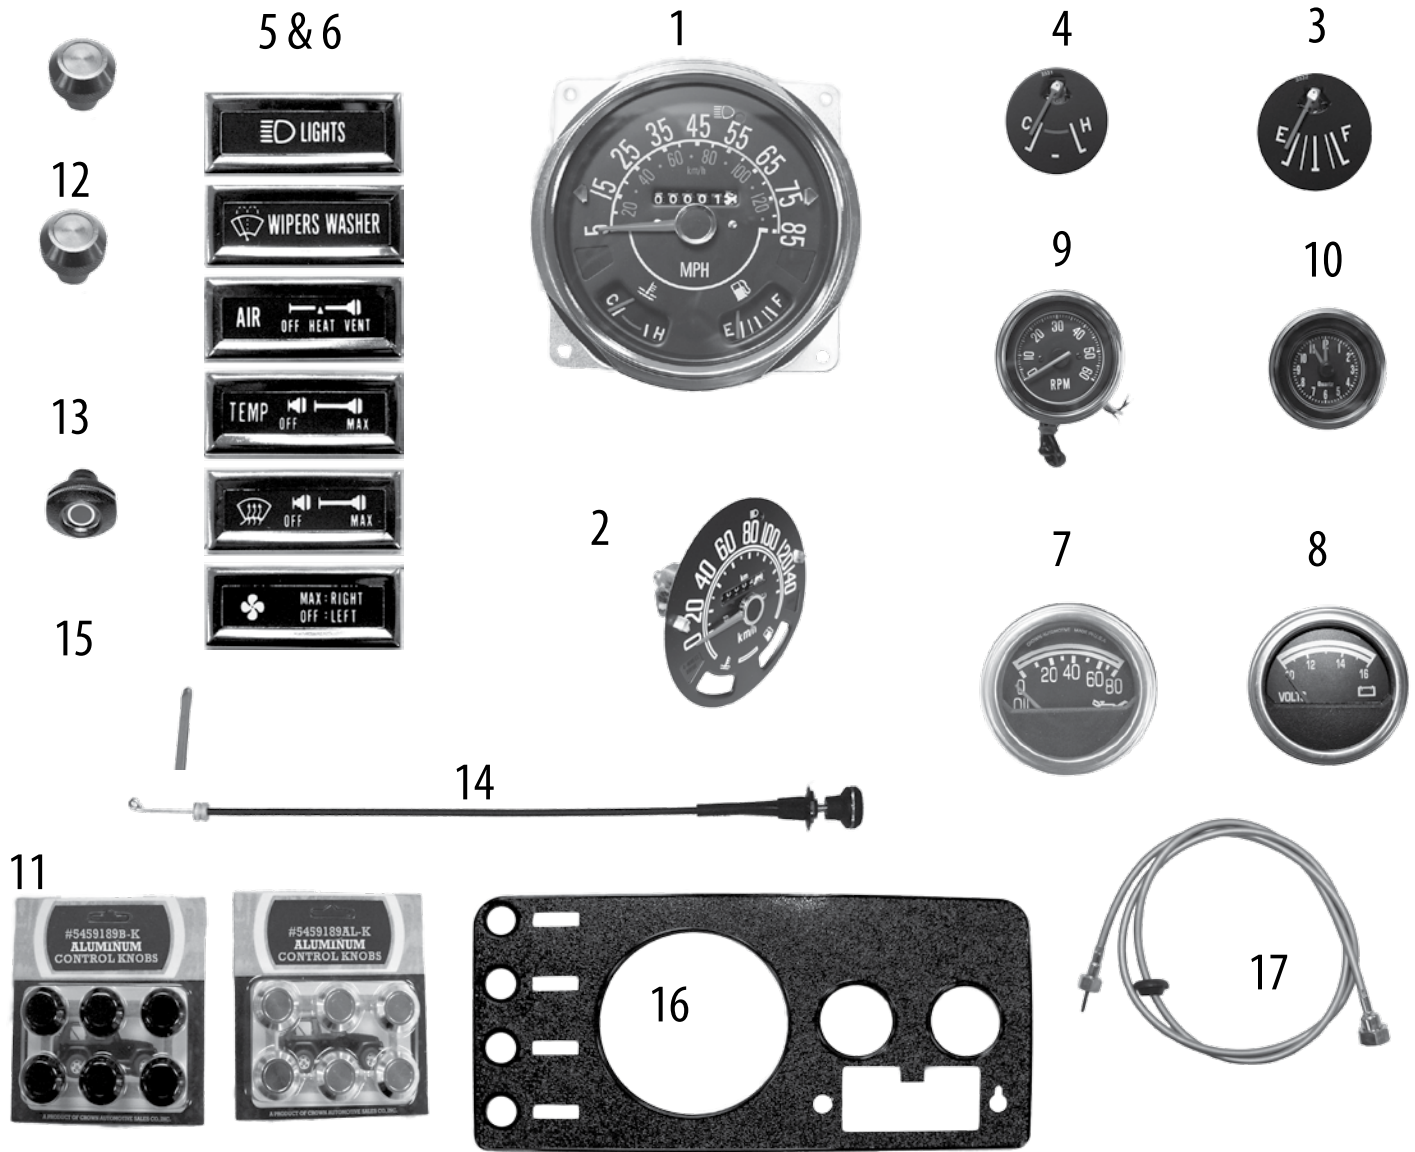

Electrical

CJ 1972/1986 INSTRUMENT PANEL

CJ INSTRUMENT PANEL

ITEM #	DESCRIPTION	YEARS	COMMENTS	REPLACES PART #
1	Cluster, Speedometer	55/79	Miles (90 MPH)	914845
		80/86	Miles (85 MPH)	J5761110
2	Speedometer	82/86	Kilometers	J8134186
3	Fuel Gauge	72/86	Inside Cluster	J8126919
4	Temperature Gauge	72/86	Inside Cluster	J8126920
5	Lamp, Indicator	76/86	"LIGHTS"	J5752813
		76/86	"WIPER-WASHER"	J5752814
		76/86	"AIR"	J5752815
		76/86	"TEMP"	J5752816
		76/86	"DEFROSTER"	J5752817
76/86	"FAN"	J5752818		
6	Lamp Kit	76/86		5752813K
7	Gauge, Oil Pressure	76/86		J5750279
8	Voltmeter	76/86		J8126659
9	Tachometer	76/86	4, 6, & 8 Cylinders	J5459418
10	Clock	76/86		J5761330
11	Knob Set, 6 Piece	76/86	Black	5459189B-K
		76/86	Aluminum	5459189AL-K
12	Knob, Aluminum	76/86	Black	5459189B
		76/86	Aluminum	5459189AL
13	Knob	76/86	OEM Style- Oval	J5459189
14	Cable, Control	78/86	Heater	J5463655
		78/86	Temperature	J5463656
		78/86	Fresh Air	J5463657
		78/86	3 Piece Kit, (Incl. Heater, Temperature, Air)	5463657K
15	Knob, Headlight Switch	76/86	Round	J5752810
16	Panel, Dash Overlay	76/86	Black	J5457117
		76/86	Black w/o Radio Cutout	5457117NR
17	Cable, Speedometer	77/86	w/ Manual Transmission - 69"	J5351777
		76/79	w/ Automatic Transmission - 80"	J5351776

YJ INSTRUMENT PANEL

18	Gauge, Fuel	92/95	"Unleaded Fuel Only"	56004879
19	Gauge, Temperature	92/95	USA, Fahrenheit	56004881