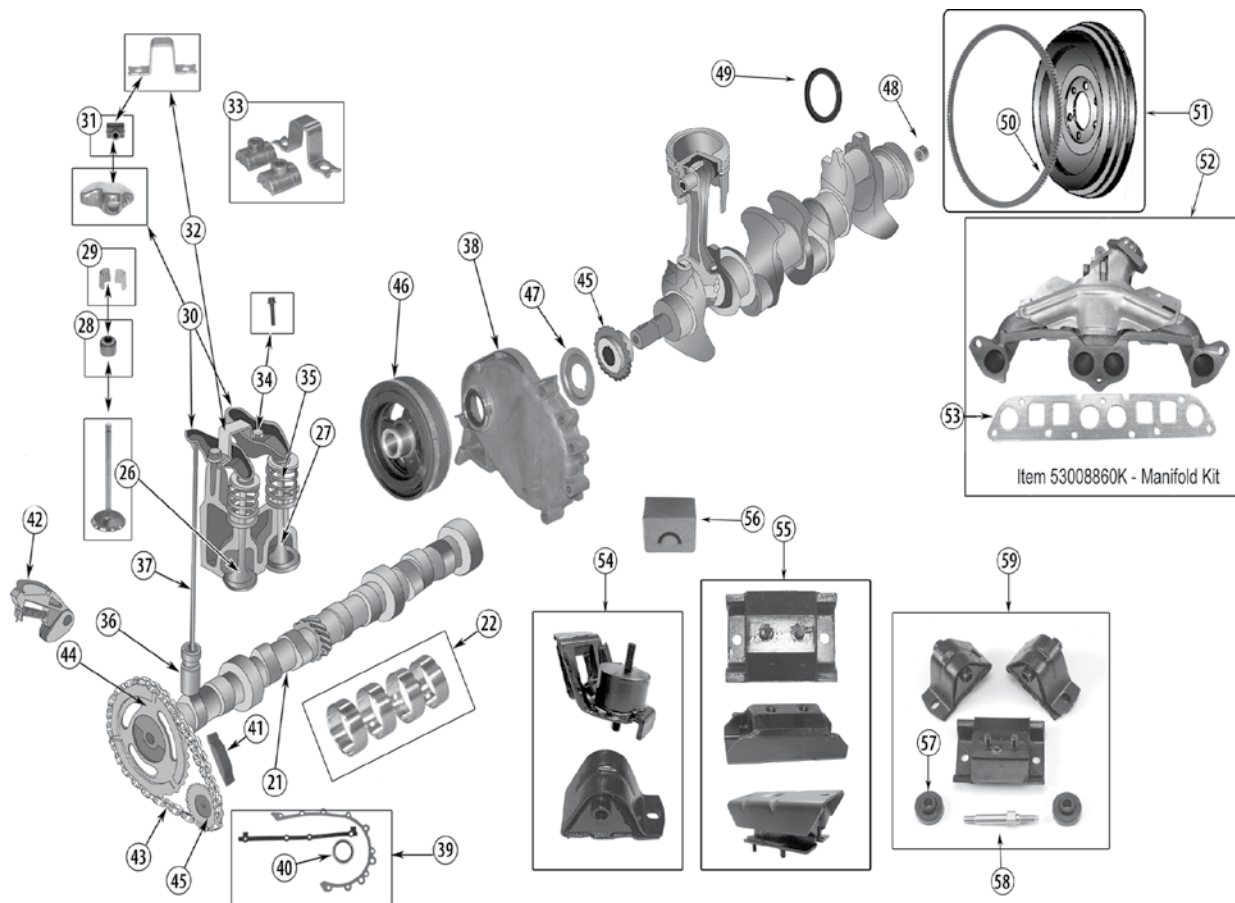

Continued on next page

Engine

2.5 LITER (150) AMC ENGINE

CONTINUED

ITEM #	YEARS	DESCRIPTION	COMMENTS	REPLACES PART #
27	83/90 87/98 99/02	Valve, Exhaust, Std. w/ 1 Radius Cut Groove w/ 3 Grooves	w/ 1 Square Cut Groove	33002429 33003860 53010513AA
28	83/02 83/02	Seal, Valve Exhaust	Intake	53009886 53009887
29	83/90 87/98 99/02	Lock, Valve Retainer w/ 1 Radius Cut Groove w/ 3 Radius Cut Grooves	w/ 1 Square Cut Groove	J3242664 33003521 53010515AA
30	83/02	Rocker Arm		J3242393
31	83/02	Pivot, Rocker Arm		J3235090
32	83/02	Bridge, Rocker Arm		J3236513
33	83/02	Pivot Kit	Contains 2 Pivots & 1 Bridge	3236513K
34	83/02	Bolt, Rocker Arm		J8120512
35	83/87 88/95 96/02	Spring, Valve 2.00" Long, Conical	1.82" Long, Cylindrical	J3242678 * 53021056 53010388
36	83/02	Tappet (Lifter)		J3222276
37	83/02	Push Rod		J3241709