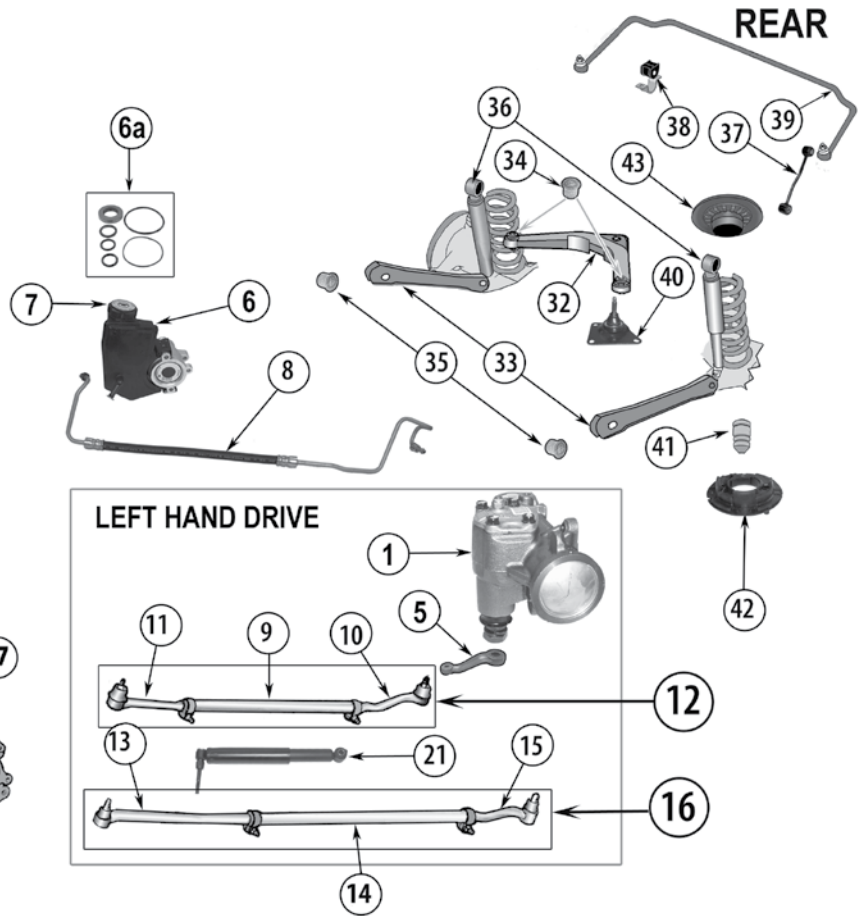

Steering & Suspension

WJ, WG - 1999/2004
(CONTINUED)

ITEM #	DESCRIPTION	POSITION	YEARS	MODEL(S)	COMMENTS	REPLACES PART #
21	Damper, Steering		99/04	All		52088251AB
22	Track Bar	Front	99/04	All	w/ LHD, w/ 4.0, 4.7	52088305AB
23	Control Arm	Front, Upper	99/04	All	Includes Bushing	52088208AB
24	Bushing, Control Arm	Front, Upper	99/04	All	Body or Axle End	52088214
25	Control Arm	Front, Lower	99/04	WJ	Includes Bushings	52088217AB
			99/02	WG	Includes Bushings	52088217AB
			03/04	WG		52080306AB *
26	Bushing, Control Arm	Front, Lower	99/04	All	Body Side	52037830
27	Shock Absorber	Front	99/04	WJ	Standard Duty	5014730AF
			99/04	WJ	Heavy Duty	5014732AC
28	Grommet, Shock Absorber	Front, Upper	99/04	All		52088289
29	Bumper, Jounce	Front	99/04	All		52088256
30	Isolator, Coil Spring	Front, Upper	99/04	All		52088257
31	Isolator, Coil Spring	Front, Lower	99/04	All		52088401
32	Control Arm	Rear, Upper	99/04	All	Includes Bushings	52088422AB
33	Control Arm	Rear, Lower	99/04	All	Includes Bushings	52088355AB
34	Bushing, Control Arm	Rear, Upper	99/04	All		52088425
35	Bushing, Control Arm	Rear, Lower	99/04	All	Frame Side	52037830
36	Shock Absorber	Rear	99/04	WJ		52088221AF
37	Link, Stabilizer Bar	Rear	99/04	All		52088319AB
38	Bushing, Stabilizer Bar	Rear	99/04	All		52088738AC
39	Stabilizer Bar	Rear	99/04	All		52088739AD
40	Ball Joint Assembly	Rear, Upper Arm	99/04	All		52088808AB
41	Bumper, Jounce	Rear	99/04	All		52088352
42	Isolator, Coil Spring	Rear, Lower	99/04	All		52088402AB
43	Isolator, Coil Spring	Rear, Upper	99/04	All		52088346AB

CROWN KITS AND *ROUGH TRAIL BY CROWN* UPGRADES

12	Drag Link Assembly	Pitman to Knuckle	99/04	All	LHD	52088463K
16	Tie Rod Assembly	Knuckle to Knuckle	99/04	All		52088870K
44	Performance Sway Bar Link		99/04	Rear, w/ Polyurethane Bushings		52088319AB-P
			99/04	Front, w/ Polyurethane Bushings		52088283P
45	2" Spacer Lift Kit		99/04			WJ2SP

* This Part # not yet carried by Crown Automotive