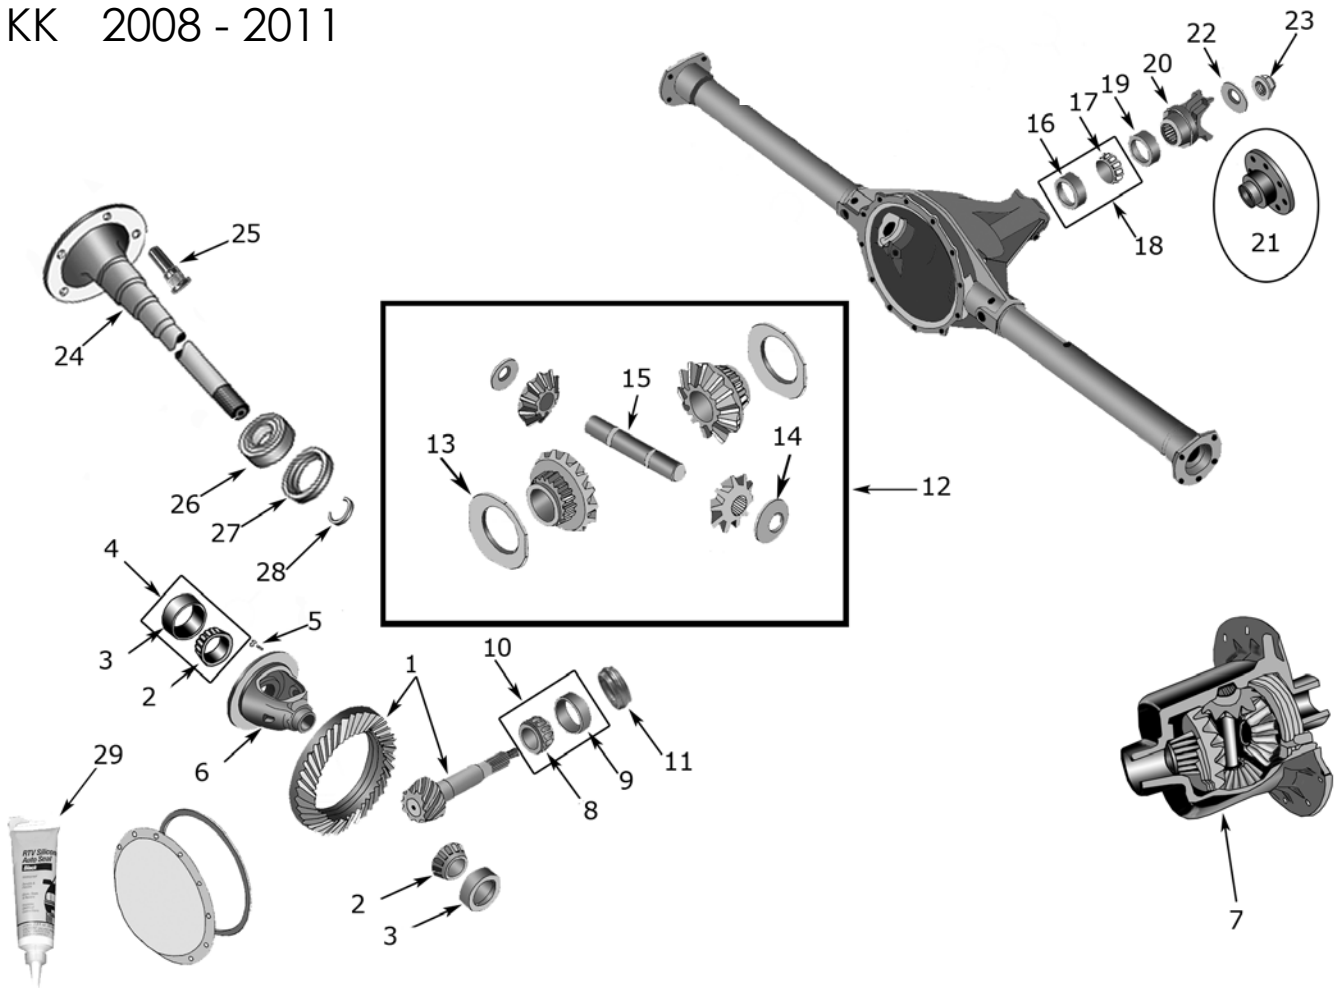

Axle / Differential

CHRYSLER 8.25" REAR AXLE

KJ 2002 - 2007

KK 2008 - 2011

ITEM #	DESCRIPTION	MODEL	YEARS	COMMENTS	REPLACES PART#

1	Gear Kit, Ring & Pinion	KJ	02/04	Ratio: 3.73 w/ 3/8" Bolts	5018719AA *
		KJ	2004	Ratio: 3.73 w/ M10-1 Bolts	5135809AB *
		KJ, KK	05/11	Ratio: 3.73	5143812AA
		KJ	02/04	Ratio: 4.10 w/ 3/8" Bolts	4720973
		KJ	04/05	Ratio: 4.10 w/ M10-1 Bolts	5140914AB *
		KJ	2005	Ratio: 3.55	4856540
		KJ	06/07	Ratio: 3.55 w/ M10-1 Bolts	5135943AB *
		KK	08/10	Ratio: 3.21	5140867AD *
		KK	08/09	Ratio: 3.73	5143812AA
2	Bearing, Differential	KJ, KK	02/11		J3172565
3	Cup, Differential	KJ, KK	02/11		J3172566
4	Bearing & Cup Kit, Differential	KJ, KK	02/11	Contains 2 Bearings & 2 Cups	4864213
5	Bolt, Ring Gear Mounting	KJ, KK	02/04	w/ 3/8" Bolts (10 Needed)	J0649454
		KJ, KK	04/08	w/ M10-1 Thread (10 Needed)	6507634AA *
		KK	09/11		J0649454
6	Case Only, Differential, Standard	KJ	02/04	w/ 3/8" Bolts	52069428 *

* This Part # not yet carried by Crown Automotive