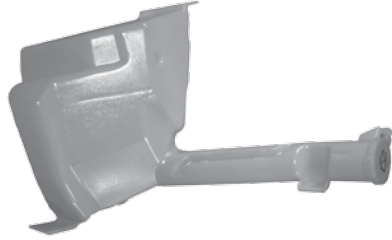

Wiper

RESERVOIR, WINDSHIELD WASHER

For 02/04 WJ, WG

Replaces Part #
5069421AA