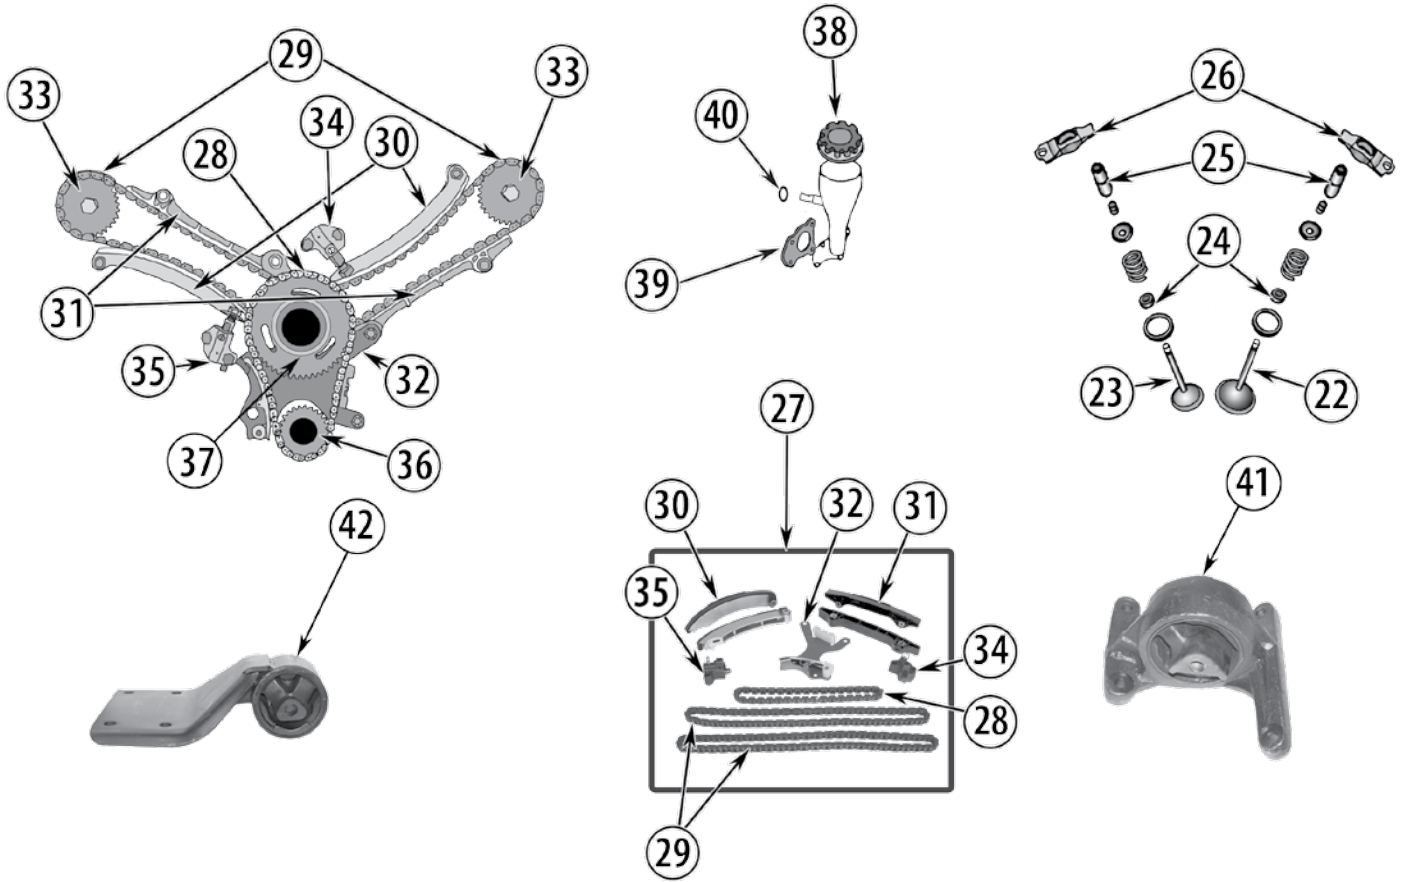

3.7 LITER DAIMLER-CHRYSLER ENGINE (CONTINUED)

ITEM #	DESCRIPTION	YEAR	COMMENTS	REPLACES PART #
22	Valve, Exhaust	03/11	Standard	53021916AB *
23	Valve, Intake	02/11	Standard	53020747AB
24	Seal, Valve Guide	02/11		53020752AD
25	Adjuster, Valve Leash	02/04		53021077
		05/11		53021894AA *
26	Rocker Arm, Valve	02/11		53020742AC
27	Timing Kit	02/11	Includes Chains, Tensioners and Guides	5019423AD
28	Chain, Timing	02/11	Primary (1 Required)	53020680
29	Chain, Timing	02/11	Secondary (2 Required)	53021295AA
30	Arm, Timing Chain	02/11	Secondary (2 Required)	53021292AB
31	Guide, Timing Chain	02/11	Secondary, Right	53021293AA
		02/11	Secondary, Left	53021294AA
32	Tensioner, Timing Chain	02/11	Primary	53020681
33	Sprocket, Camshaft	02/11	Left	53021290AA
		02/11	Right	53021291AF
34	Tensioner, Timing Chain	02/11	Secondary, Right	53021249AA
35	Tensioner, Timing Chain	02/11	Secondary, Left	53021250AA
36	Sprocket, Crankshaft	02/11		53020679
37	Sprocket, Idler	02/11		53021170AA
38	Cap, Oil Filler	02/06		53032389AC
		08/11		53022221AA *
39	Gasket, Oil Fill Housing	02/11		53020889AC
40	O-Ring, Crankcase Vent	02/06		4137726
41	Insulator, Engine Mount	02/05	KJ, Right	52059226AB
		02/05	KJ, Left	52059227AC
42	Mount, Transmission	02/03	KJ w/ 4WD, W/ 45RFE Trans.	52002334AB
		03/05	KJ w/ 4WD, w/ 42RLE Trans.	52128654AA
		2005	KJ w/ 2WD, W/ Manual Trans.	52128654AA

CROWN KITS

43	Motor Mount Kit	02/03	KJ w/ 4WD w/ 45 RFE Auto Transmission	52059226K-E
44	Motor Mount Kit	03/05	KJ w/ 4WD w/ 42 RLE Auto Transmission	52059226K-L
		2005	KJ w/ 2WD w/ Manual Trans.	52059226K-L