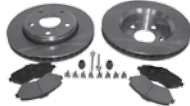

FRONT DISC BRAKE SERVICE KITS

NEW!

Replaces Part #
5016434K
99/06 TJ Wrangler™ w/ 1-Piece Cast Rotor; 99/01 XJ Cherokee™ w/ 1-Piece Cast Rotor

Replaces Part #
52060137K
07/12 JK Wrangler™ w/ 11.89" Rotors

Replaces Part #
52098672K-E
99/02 WJ, WG (Europe) Grand Cherokee™ w/ Teves (Black) Calipers

Replaces Part #
52098672K-L
99/04 WJ, WG Grand Cherokee™ w/ Akebono (Silver) Calipers

Replaces Part #
5356183RK
76/78 CJ-5,6,7 w/ 6-Bolt Caliper Plate

Replaces Part #
5358568RK
78/81 CJ-5,7,8 w/ 6 Bolt Flange Mounting w/ 2 Bolt Caliper Plate

Replaces Part #
5363421RK
81/86 CJ-5,7,8 w/ 5 Bolt Flange Mounting

Replaces Part #
3251156K
84/89 XJ Cherokee™ w/ 4WD
84/89 MJ Comanche™ w/ 4WD
87/89 YJ Wrangler™

Replaces Part #
52008440K
97/99 TJ Wrangler™ w/ 2-Piece Composite Rotor
90/95 YJ Wrangler™
90/99 XJ Cherokee™, MJ Comanche™ w/ 4WD w/ 2-Piece Composite Rotor
92/1-2 - 99 XJ Cherokee™, MJ Comanche™ w/ 2WD w/ 2-Piece Composite Rotor
93/98 ZJ, ZG (Europe) Grand Cherokee™

REAR DISC BRAKE SERVICE KITS

NEW!

Replaces Part #
52128411K
03/06 TJ Wrangler™ w/ Rear Disc Brakes; 03/07 KJ Liberty™

Replaces Part #
52098666K
99/04 WJ, WG Grand Cherokee™ w/ Rear Disc Brakes

Replaces Part #
52089275K
05/10 WK, WH Grand Cherokee™ w/o SRT8 Package
06/10 XK, XH Commander™

Replaces Part #
52060147K
07/11 JK Wrangler™ w/ Rear Disc Brakes

SHOE SET MASTER KITS

Replaces Part #
4723367MK
For 9" x 2-1/2" Brakes
90/95 YJ Wrangler™, 90/3-9-00 XJ Cherokee™
97/3-9-00 TJ Wrangler™
Includes: Shoe & Lining Set and Hardware Kit

Replaces Part #
5019536MK
For 9" x 2-1/2" Brakes
3-10-00/06 TJ Wrangler™ 3-10-00/01 XJ Cherokee™
Includes: Shoe & Lining Set and Hardware Kit