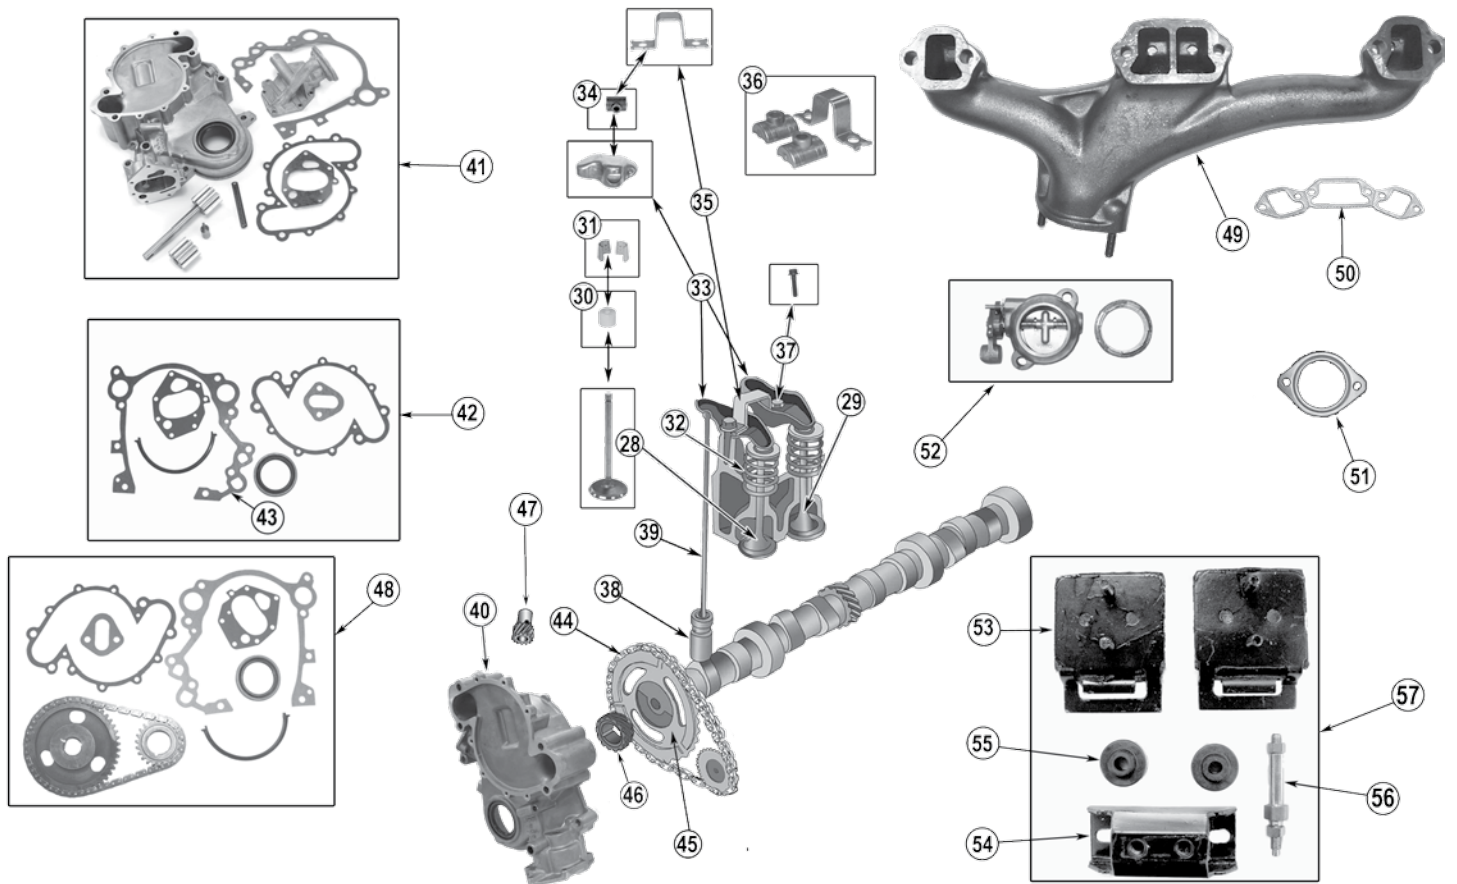

* This Part # not carried by Crown Automotive

Continued on next page

Engine

AMC V-8 ENGINES

71/81 5.0 (AMC 304) • 71/92 5.9 (AMC 360)

CONTINUED

ITEM #	YEARS	ENGINE	DESCRIPTION	COMMENTS	REPLACES PART #
28	74/80	5.0	Valve, Intake	Standard	J3218732
	1981	5.0		Standard	J3240768
	73/91	5.9		Standard	J3229657
29	73/80	5.0	Valve, Exhaust	Standard	J3224597
	1981	5.0		Standard	J3240767
	73/74	5.9		Standard	J3218731
	75/91	5.9		Standard	J3224598