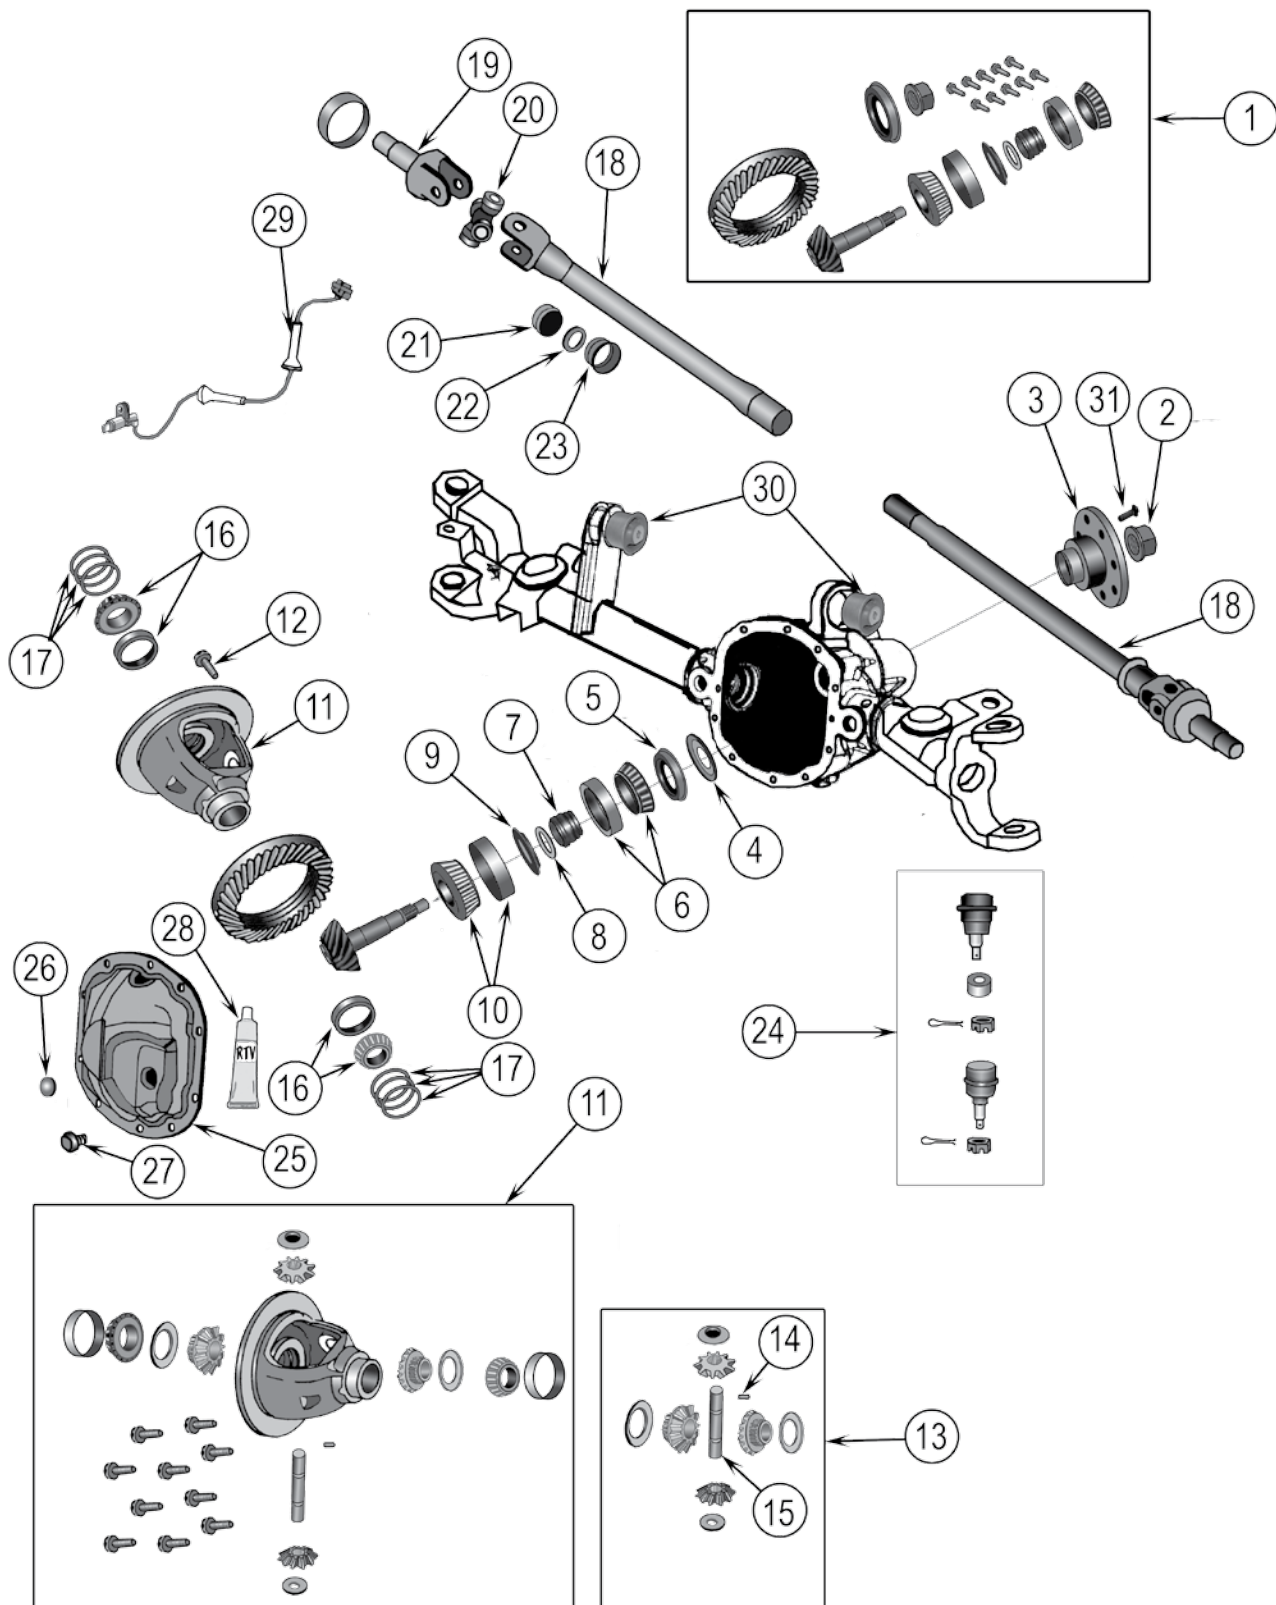

Axle / Differential

MODEL 30 FRONT AXLE

JK 2007 - 2011

JK 2007 - 2011

ITEM #	DESCRIPTION	YEAR	COMMENTS	REPLACES PART #
1	Gear Kit, Ring & Pinion	07/11	3.21 Ratio	68004071AA *
		08/11	3.73 Ratio	68019333AB
		2007	4.11 Ratio	68004094AB
2	Nut, Pinion Yoke	07/11		J3182601
3	Flange, Driveshaft Yoke	07/11		68004070AB
4	Slinger, Drive Pinion	07/11		68004073AA
5	Seal, Drive Pinion	07/11		68004072AA
6	Bearing, Drive Pinion	07/11	Outer Bearing & Cup	J8126499
7	Spacer, Crush	07/11		5066047AA
8	Shim Kit, Pinion Shaft	07/11	.035" - .039"	4856368
		07/11	.040" - .044"	4856369
		07/11	.045" - .049"	4856370
		07/11	.050" - .054"	4856371
9	Baffle, Drive Pinion	07/11		68004076AA *
10	Bearing, Drive Pinion	07/11	Inner Bearing & Cup	4746979
11	Case Assembly, Differential, Std.	07/11	3.21 Ratio w/ Internal Parts	68004074AA *
		07/11	3.73, 4.11 Ratio w/ Internal Parts	68026549AA
12	Bolt, Differential	07/11	To Ring Gear (10 Required)	J0649454
13	Gear Kit, Center Differential	07/11	w/ Standard Differential	68004075AA
14	Pin, Differential Shaft	07/11		J0636360
15	Shaft, Differential	07/11		5003840AA
16	Bearing Set, Differential Side	07/11	Consists of 2 Bearings & 2 Cups	J8126500
17	Shim Kit, Differential	07/11		5066539AA *
18	Shaft, Axle	07/11	Right	68004080AA
		07/11	Left	68004081AA
19	Shaft, Stub	07/11	Right or Left	68004079AA
20	U-Joint Kit	07/11	Right or Left	J8126638
		07/11	Right or Left, Heavy Duty	8126638SP
21	Slinger, Oil	07/11		5083669AA
22	Guide, Axle Shaft	07/11		68004090AA *
23	Seal, Axle Drive Shaft	07/11		5014852AB
24	Ball Joint Kit	07/11	Includes 1 Upper & 1 Lower Ball Joint w/ Hardware	68004085AA
25	Cover, Differential	07/11		68004077AA *
26	Plug, Differential Cover	2007		5137582AA
		08/11		J4004751
27	Bolt, Differential Cover	07/11	10 Required	J0273573
28	Sealant, RTV	07/11		J8993317
29	Sensor Kit, Wheel Speed	07/11		68003281AA *
30	Bushing, Control Arm	07/11	Front Upper	52060138AA
31	Bolt, Hex Head M12	07/11	Propeller Shaft to Front Axle	5191037AD

* This Part # not currently carried by Crown Automotive

Check Out Chapter 19 for **ROUGH TRAIL BY CROWN** HD Upgrades and Other Aftermarket Products. For Additional Axle / Differential Kits, See Chapter 20.
Copyright © 2012 Crown Automotive Sales Co., Inc. All rights reserved.