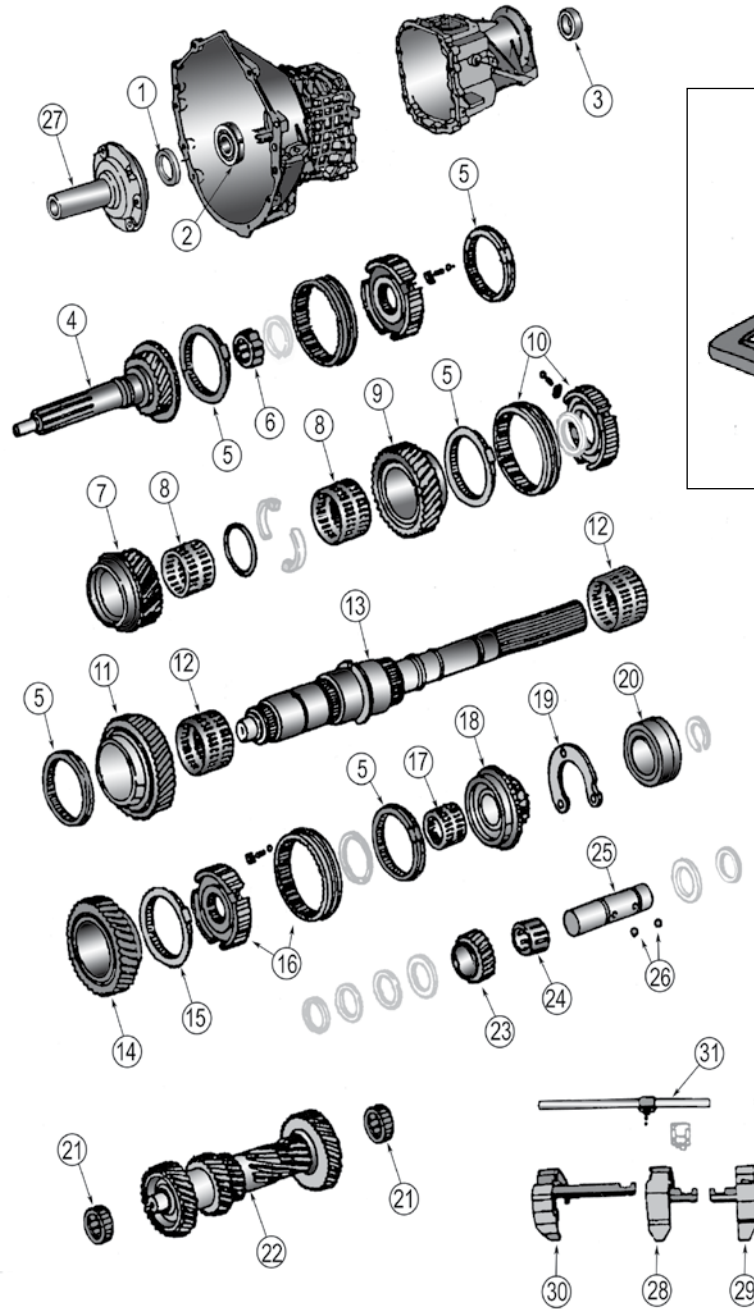

Manual Transmission

NV-3550, 5-SPEED TRANSMISSION

ITEM # DESCRIPTION

APPLICATION

COMMENTS

REPLACES PART

1 Seal, Input Shaft
2 Bearing, Input Shaft
3 Seal, Output Shaft
4 Shaft, Input
5 Synchronizer Blocking Ring
6 Needle Bearing, Input Shaft

00/04 XJ,TJ & KJ
00/04 XJ,TJ & KJ
00/04 XJ,TJ & KJ
00/02 XJ & KJ
00/01 XJ & TJ
02/04 KJ & TJ
00/04 XJ,TJ & KJ
00/04 XJ,TJ & KJ

4WD
2WD
For Gears 1-5

4741296
4874174AB
4741118
4741119 *
5013302AA *
5019723AA
4741277
4741878

* This Part # not yet carried by Crown Automotive

For Additional Transmission Kits, Including Overhaul Kits, See Chapter 20.
Copyright © 2012 Crown Automotive Sales Co., Inc. All rights reserved.