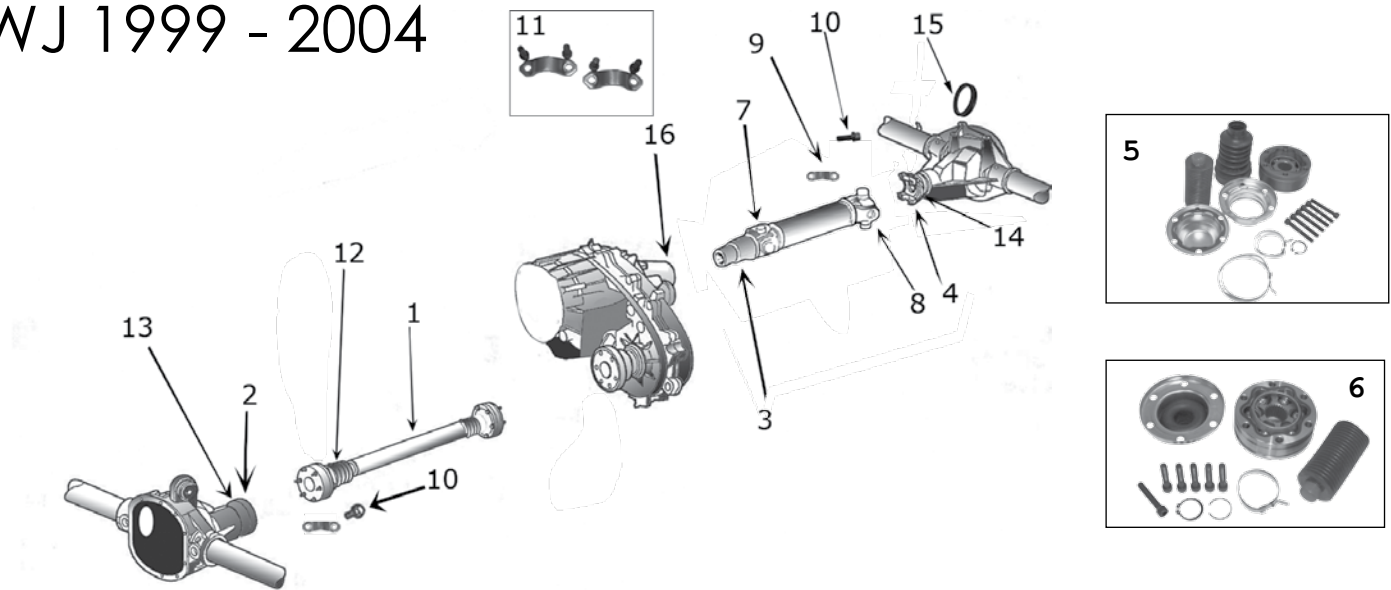

Propeller Shafts

WJ 1999 - 2004

YEARS	ENGINE	COLLAPSED LENGTH	NOTES	REPLACES PART #
1 PROPELLER SHAFT, FRONT				
99/12-12-00	4.0	34.625		52099497AC
99/12-12-00	4.7	33.250		52099498AD
99/00	3.1TD			52099499AG
01/03	4.7	32.000		52853500AA
2 YOKE, PINION, FRONT AXLE				
99/00				5012444AA
2001			w/ CV Style Yoke	5012444AA
3 YOKE, SLIP, REAR PROPELLER SHAFT				
99/00			w/ 2WD	5010030AA
99/9-13-99			w/ NV247	83502855
99/00	4.0		w/ NP242	4882714
4 YOKE, PINION, REAR AXLE				
99/04			w/ Dana Model 35	5072212AA
99/04			w/ Dana Model 44, 3.73	5012840AA
99/01			w/ Dana Model 44, 3.91	5015003AA*
5 CV JOINT REPAIR KIT, FRONT PROPELLER SHAFT, AXLE END				
99/04				520994FRK
6 CV JOINT REPAIR KIT, FRONT PROPELLER SHAFT, TRANSFER CASE END				
99/04				520994RRK

* This Part # not yet carried by Crown Automotive