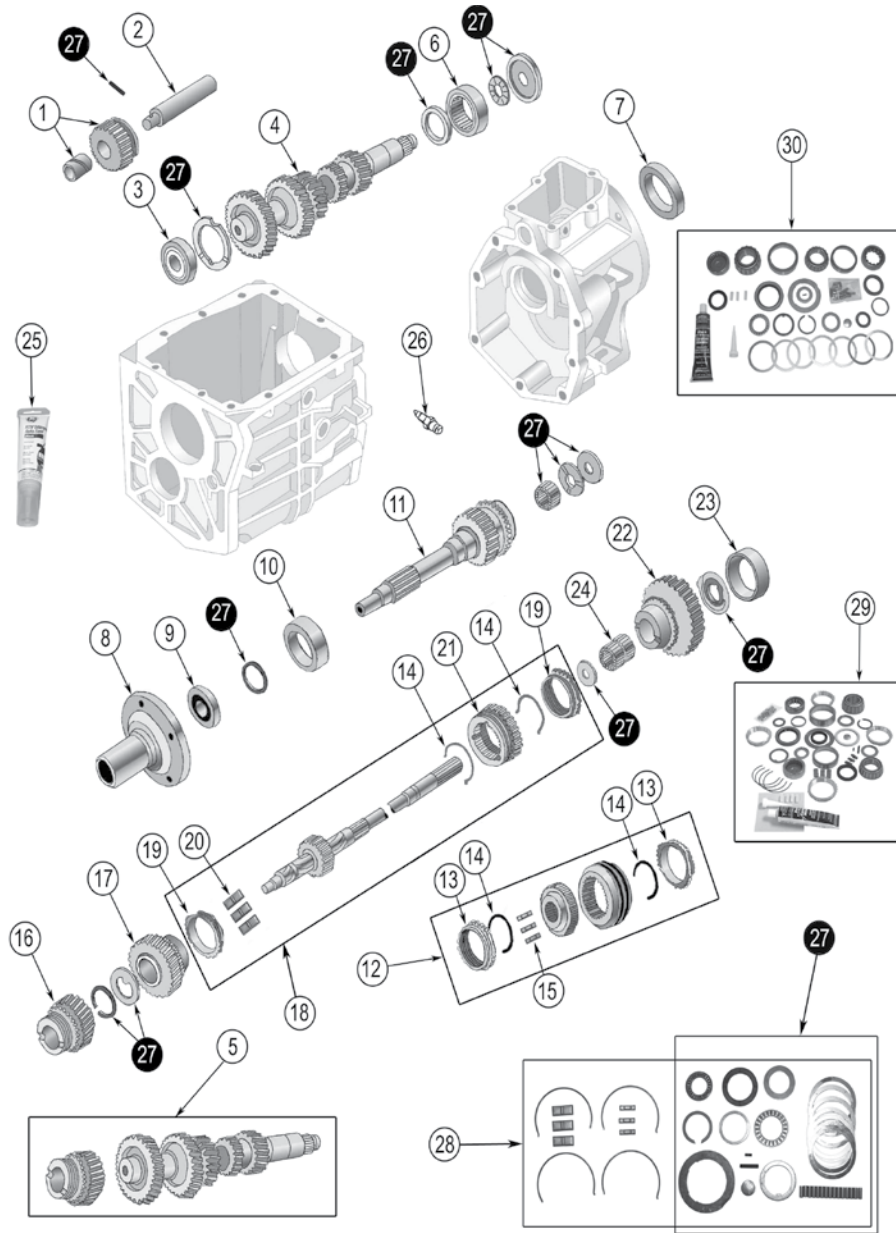

Manual Transmission

T4 TRANSMISSION

ITEM # DESCRIPTION

1	Gear, Reverse Idler
2	Shaft, Reverse Idler
3	Bearing, Cluster, Front
4	Cluster Gear
5	Cluster Gear Kit
6	Bearing, Rear Cluster, Rear
7	Seal, Output
8	Retainer, Bearing, Front
9	Seal, Input
10	Bearing, Input Shaft, Front

COMMENTS

37-34-23-15-14 Teeth
37-32-23-15-14 Teeth
Incl. 27T 3rd Gear & Cluster Gear

REPLACES PART

J8134038
J8134039 *
J8134033
J8134031
83500970
83500970K
J8134036
J8132672
J8134013
J8132779
J8134015

* This Part # not carried by Crown Automotive

For Additional Transmission Kits, Including Overhaul Kits, See Chapter 20.
Copyright © 2012 Crown Automotive Sales Co., Inc. All rights reserved.